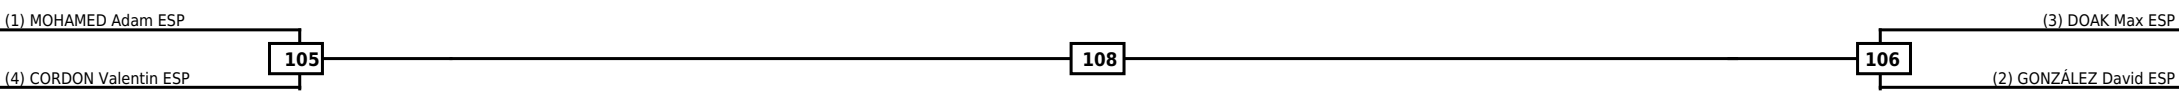

Semifinals	Final	Semifinals

Classification

LEGEND	RSC: Win by Referee stops contest	WDR: Win by Withdrawal	DQB: Win by Disqualification for Unsportsmanlike behavior
(x)Seed	PTF: Win by Final score	DSQ: Win by Disqualification	R: Round