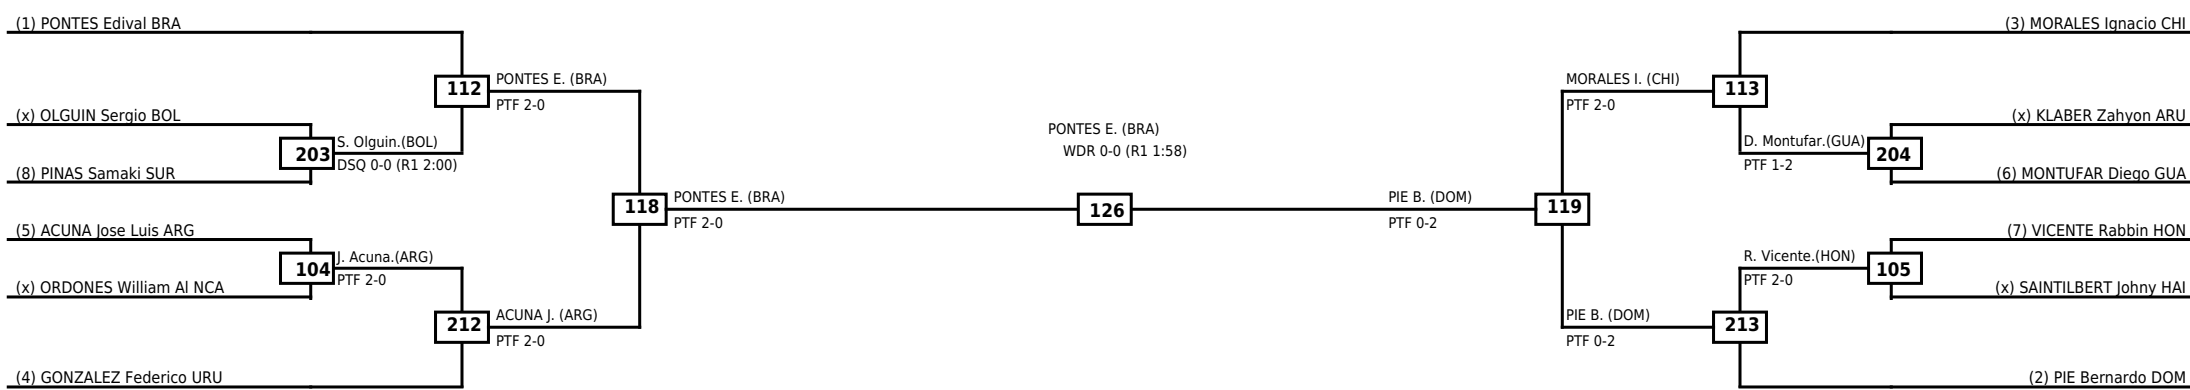

Round of 16 Quarterfinals Semifinals Final Semifinals Quarterfinals Round of 16

Classification
1 CHURCHILL Joaquin CHI
2 RODRIGUES Henrique Marques BRA
3 CALDERON Kelvin CUB
3 HERNANDEZ Moises DOM

LEGEND RSC: Win by Referee stops contest WDR: Win by Withdrawal DQB: Win by Disqualification for Unsportsmanlike behavior
 (x)Seed PTF: Win by Final score DSQ: Win by Disqualification R: Round

Round of 16 Quarterfinals Semifinals Final Semifinals Quarterfinals Round of 16

Classification
1 PONTES Edival BRA
2 PIE Bernardo DOM
3 ACUNA Jose Luis ARG
3 MORALES Ignacio CHI

LEGEND RSC: Win by Referee stops contest WDR: Win by Withdrawal DQB: Win by Disqualification for Unsportsmanlike behavior
 (x)Seed PTF: Win by Final score DSQ: Win by Disqualification R: Round