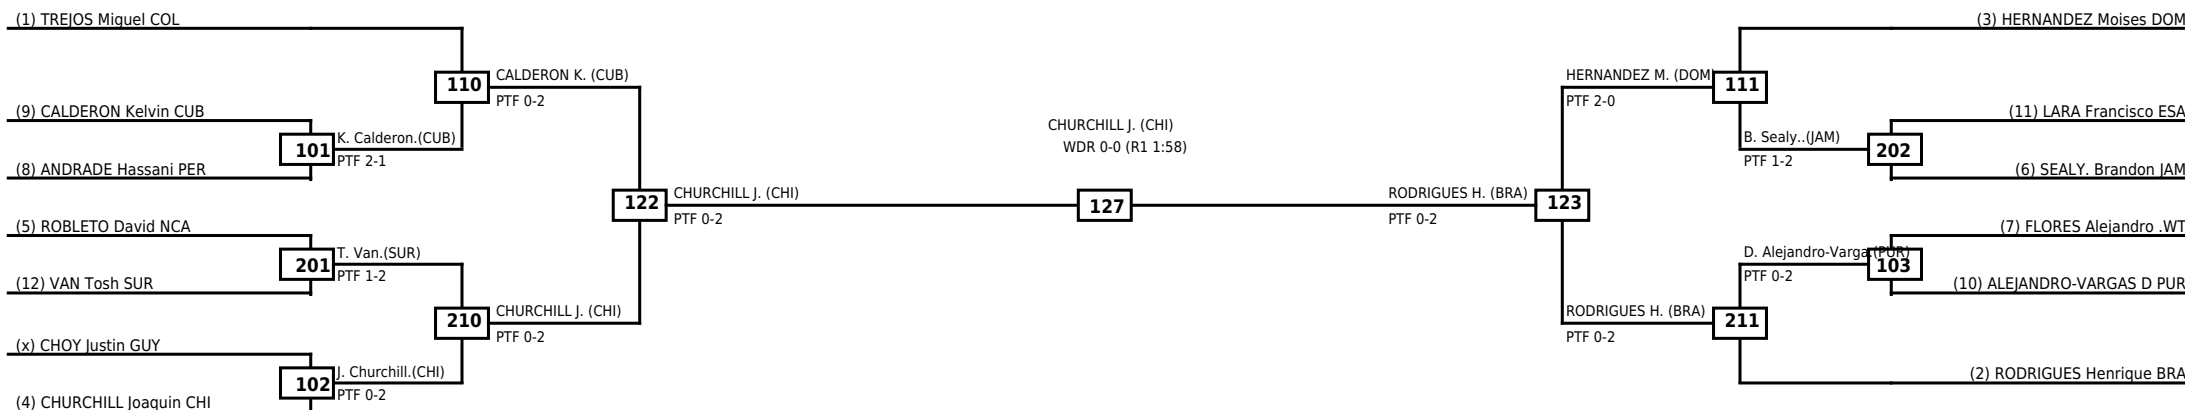

Round of 16 Quarterfinals Semifinals Final Semifinals Quarterfinals Round of 16

Classification
1 CHURCHILL Joaquin CHI
2 RODRIGUES Henrique Marques BRA
3 CALDERON Kelvin CUB
3 HERNANDEZ Moises DOM

LEGEND RSC: Win by Referee stops contest WDR: Win by Withdrawal DQB: Win by Disqualification for Unsportsmanlike behavior
 (x)Seed PTF: Win by Final score DSQ: Win by Disqualification R: Round

Round of 16 Quarterfinals Semifinals Final Semifinals Quarterfinals Round of 16

Classification
1 PONTES Edival BRA
2 PIE Bernardo DOM
3 ACUNA Jose Luis ARG
3 MORALES Ignacio CHI

LEGEND RSC: Win by Referee stops contest WDR: Win by Withdrawal DQB: Win by Disqualification for Unsportsmanlike behavior
 (x)Seed PTF: Win by Final score DSQ: Win by Disqualification R: Round