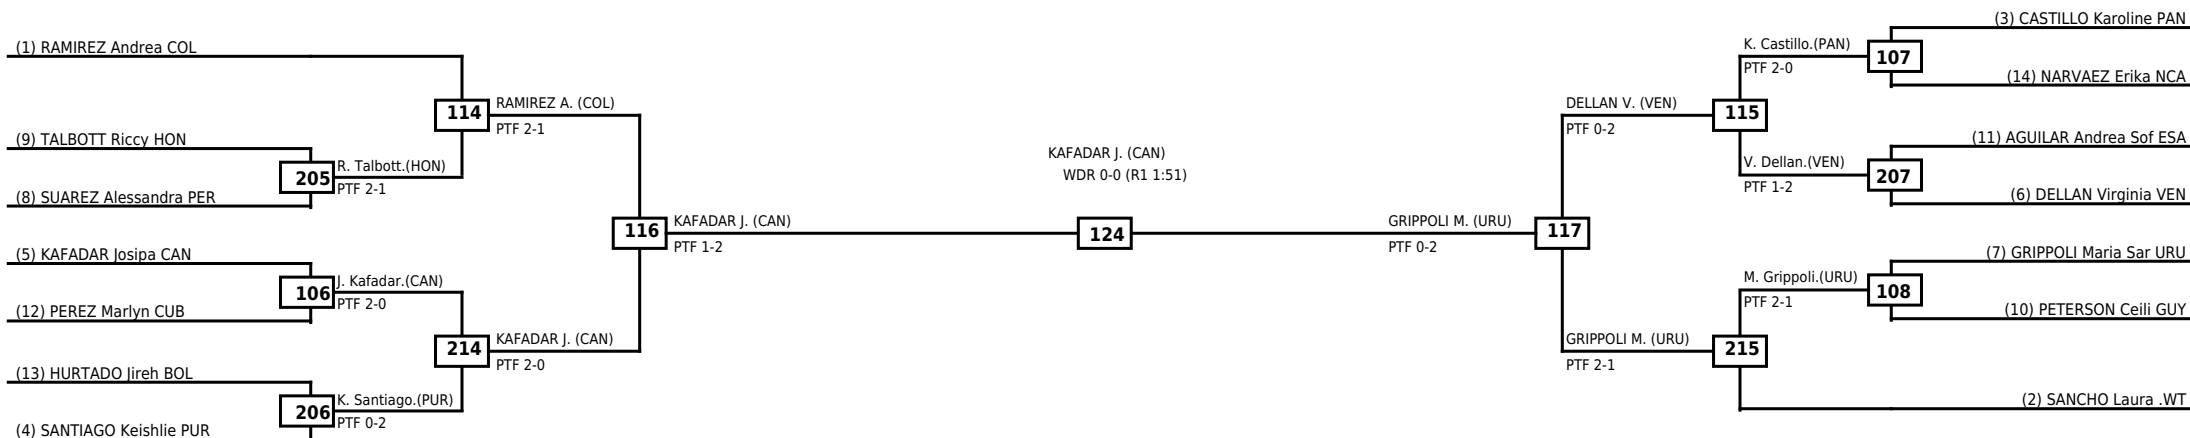

Round of 16 Quarterfinals Semifinals Final Semifinals Quarterfinals Round of 16

Classification
1 PONTES Edival BRA
2 PIE Bernardo DOM
3 ACUNA Jose Luis ARG
3 MORALES Ignacio CHI

LEGEND RSC: Win by Referee stops contest WDR: Win by Withdrawal DQB: Win by Disqualification for Unsportsmanlike behavior
 (x)Seed PTF: Win by Final score DSQ: Win by Disqualification R: Round

Quarterfinals Semifinals Final Semifinals Quarterfinals

Classification
1 TEACHOUT Kristina USA
2 RODRIGUEZ Madelyn Andrea DOM
3 GALLARDO Claudia CHI
3 SOLTERO Leslie MEX

LEGEND RSC: Win by Referee stops contest WDR: Win by Withdrawal DQB: Win by Disqualification for Unsportsmanlike behavior
 (x)Seed PTF: Win by Final score DSQ: Win by Disqualification R: Round

Round of 16 Quarterfinals Semifinals

Final

Semifinals

Quarterfinals Round of 16

Classification
1 KAFADAR Josipa CAN
2 GRIPPOLI Maria Sara URU
3 DELLAN Virginia VEN
3 RAMIREZ Andrea COL

LEGEND RSC: Win by Referee stops contest WDR: Win by Withdrawal DQB: Win by Disqualification for Unsportsmanlike behavior
 (x)Seed PTF: Win by Final score DSQ: Win by Disqualification R: Round