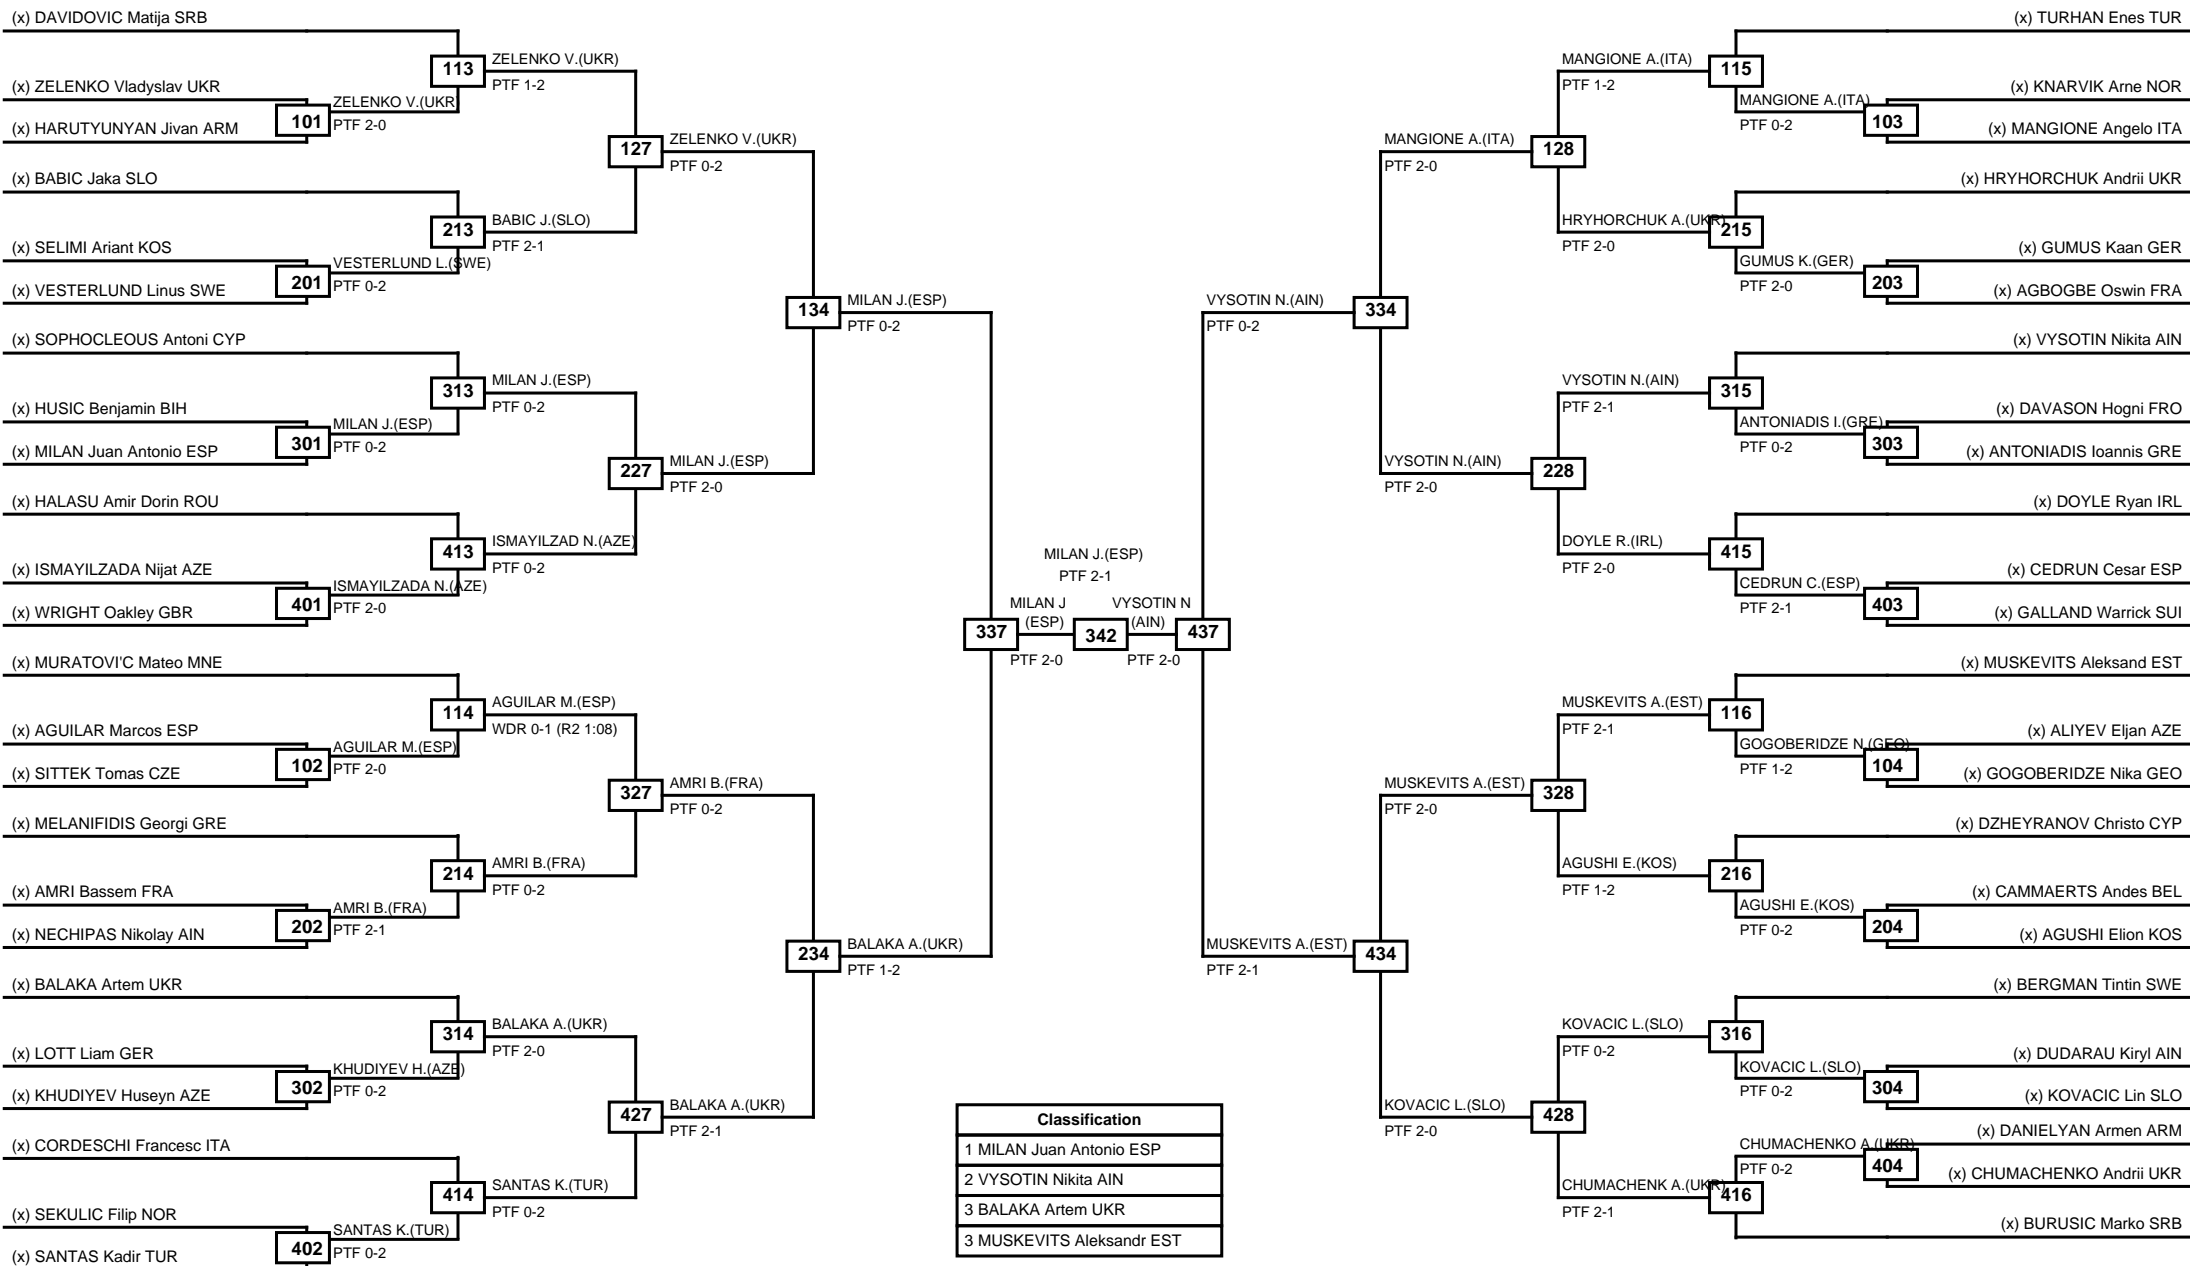

Round of 64   Round of 32   Round of 16   Quarterfinals   Semifinals   Final   Semifinals   Quarterfinals   Round of 16   Round of 32   Round of 64

LEGEND   RSC: Win by Referee stops contest   WDR: Win by Withdrawal   DQB: Win by Disqualification for Unsportsmanlike behavior  
 (x)Seed   PFT: Win by Final score   DSQ: Win by Disqualification   R: Round