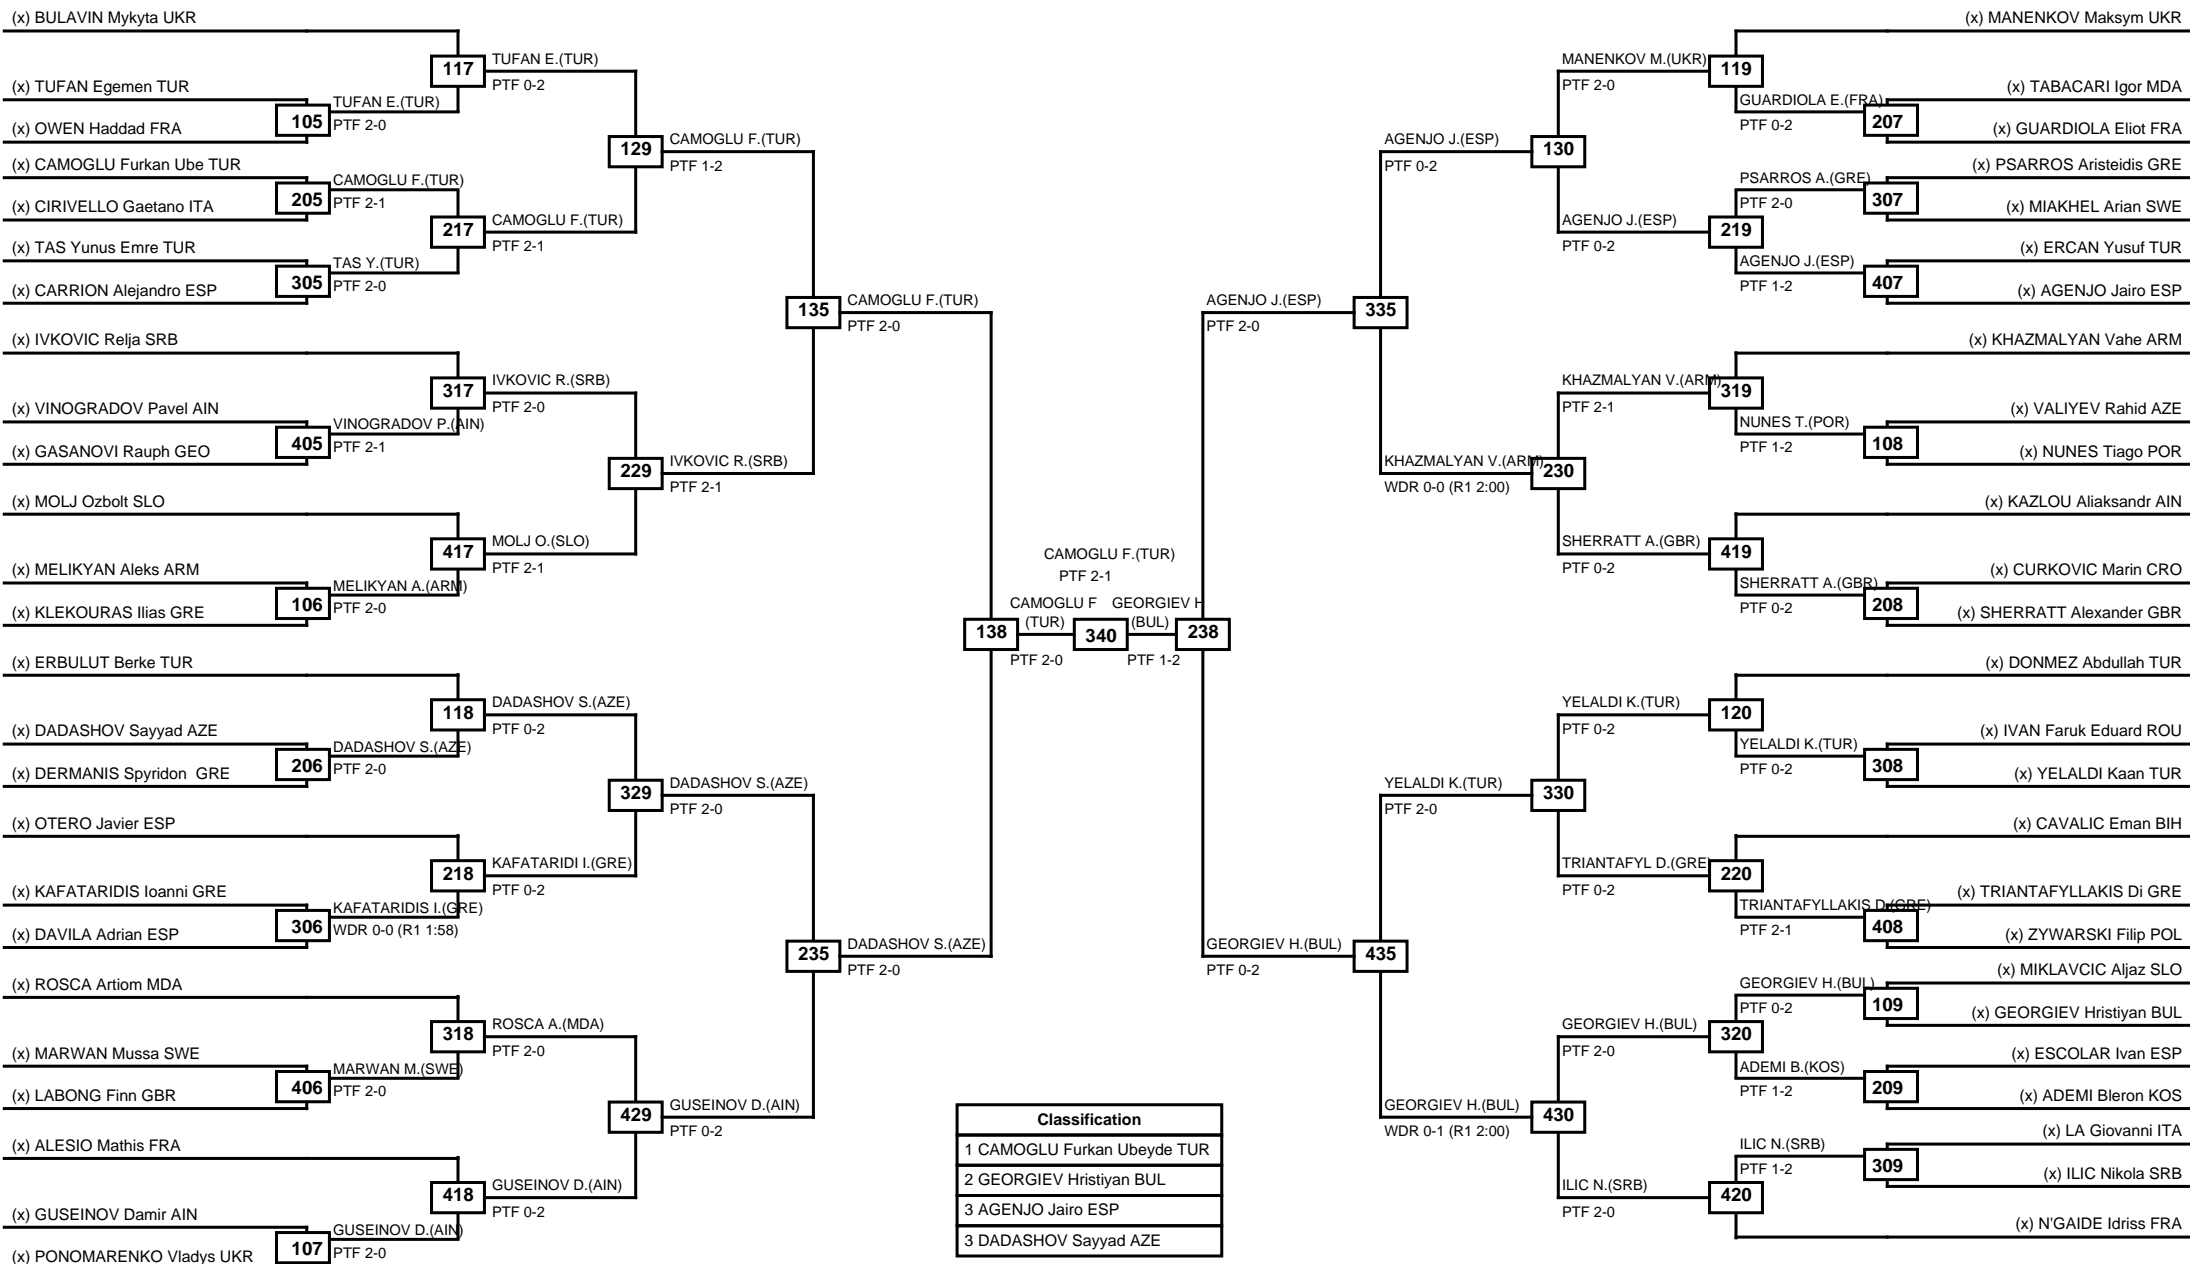

Round of 64   Round of 32   Round of 16   Quarterfinals   Semifinals   Final   Semifinals   Quarterfinals   Round of 16   Round of 32   Round of 64

LEGEND   RSC: Win by Referee stops contest   WDR: Win by Withdrawal   DQB: Win by Disqualification for Unsportsmanlike behavior  
 (x)Seed   PFT: Win by Final score   DSQ: Win by Disqualification   R: Round

LEGEND RSC: Win by Referee stops contest   WDR: Win by Withdrawal   DQB: Win by Disqualification for Unsportsmanlike behavior  
 (x)Seed   PFT: Win by Final score   DSQ: Win by Disqualification   R: Round