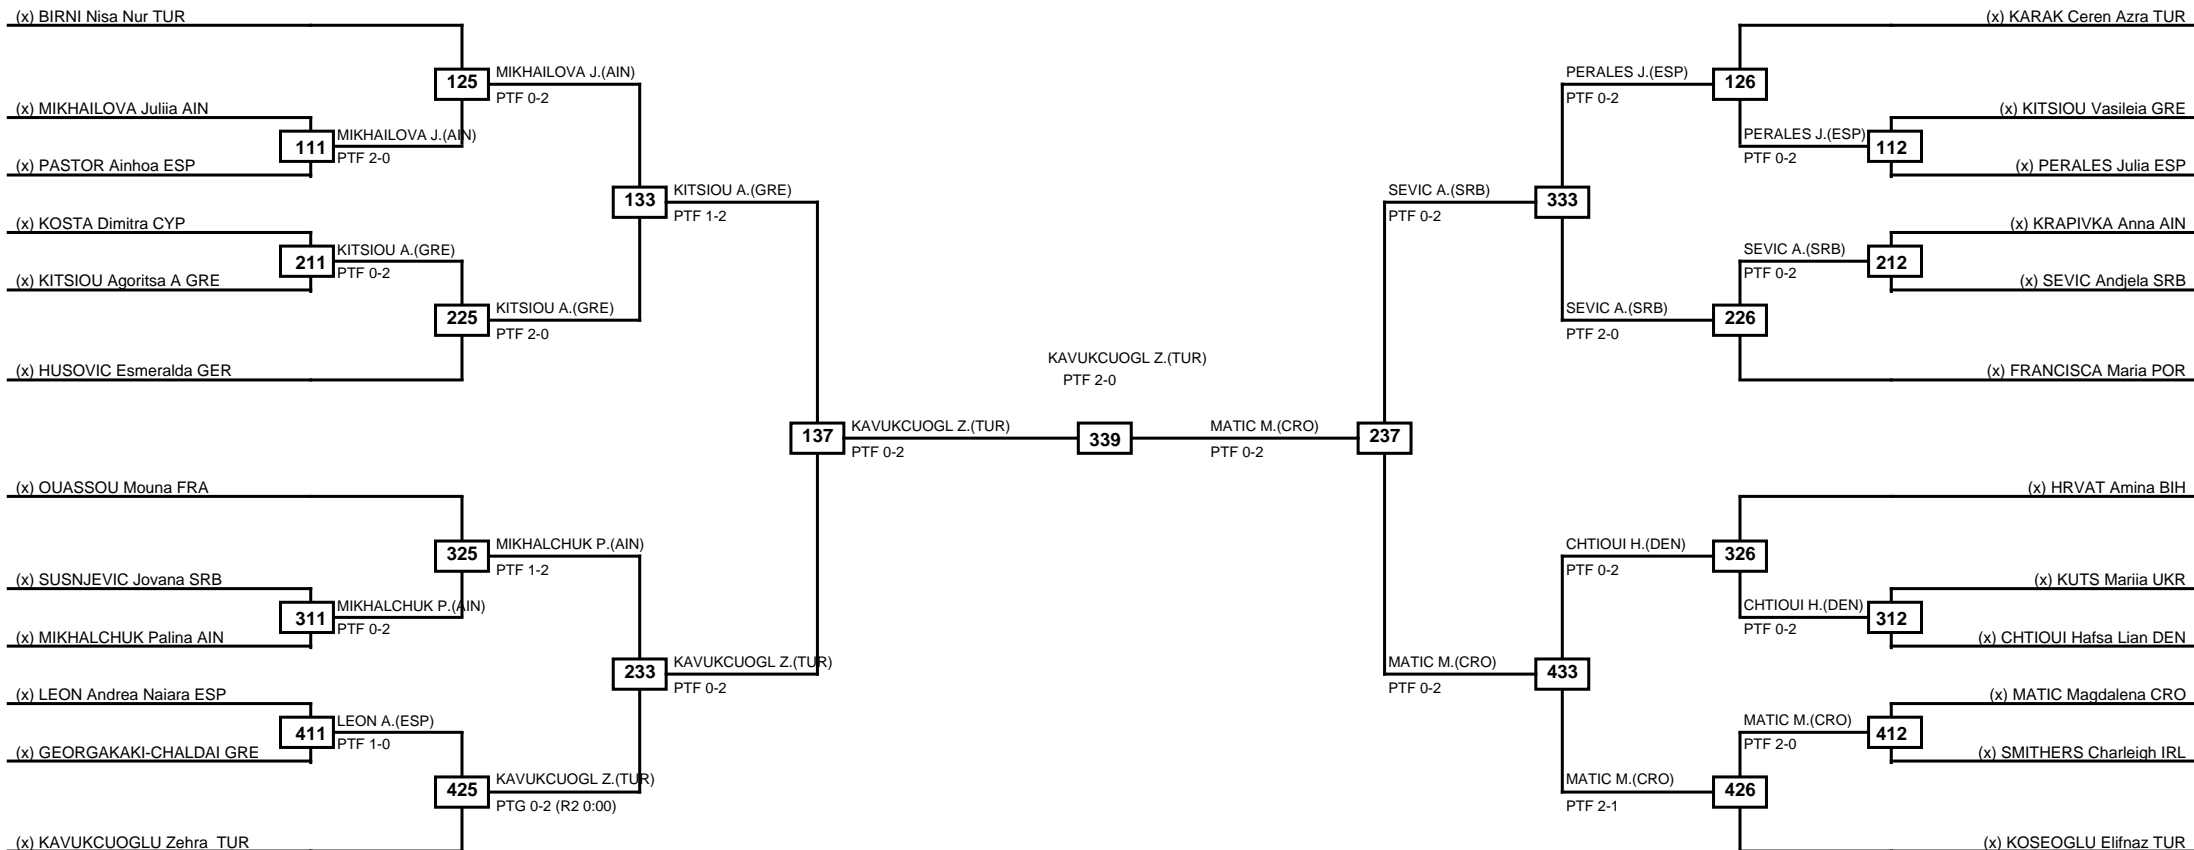

Round of 64   Round of 32   Round of 16   Quarterfinals   Semifinals   Final   Semifinals   Quarterfinals   Round of 16   Round of 32   Round of 64

LEGEND   RSC: Win by Referee stops contest   WDR: Win by Withdrawal   DQB: Win by Disqualification for Unsportsmanlike behavior  
 (x)Seed   PFT: Win by Final score   DSQ: Win by Disqualification   R: Round

Round of 32   Round of 16   Quarterfinals   Semifinals   Final   Semifinals   Quarterfinals   Round of 16   Round of 32

Classification
1 KAVUKCUOGLU Zehra Begum TUR
2 MATIĆ Magdalena CRO
3 KITSIOU Agoritsa Artemia GRE
3 SEVIC Andjela SRB