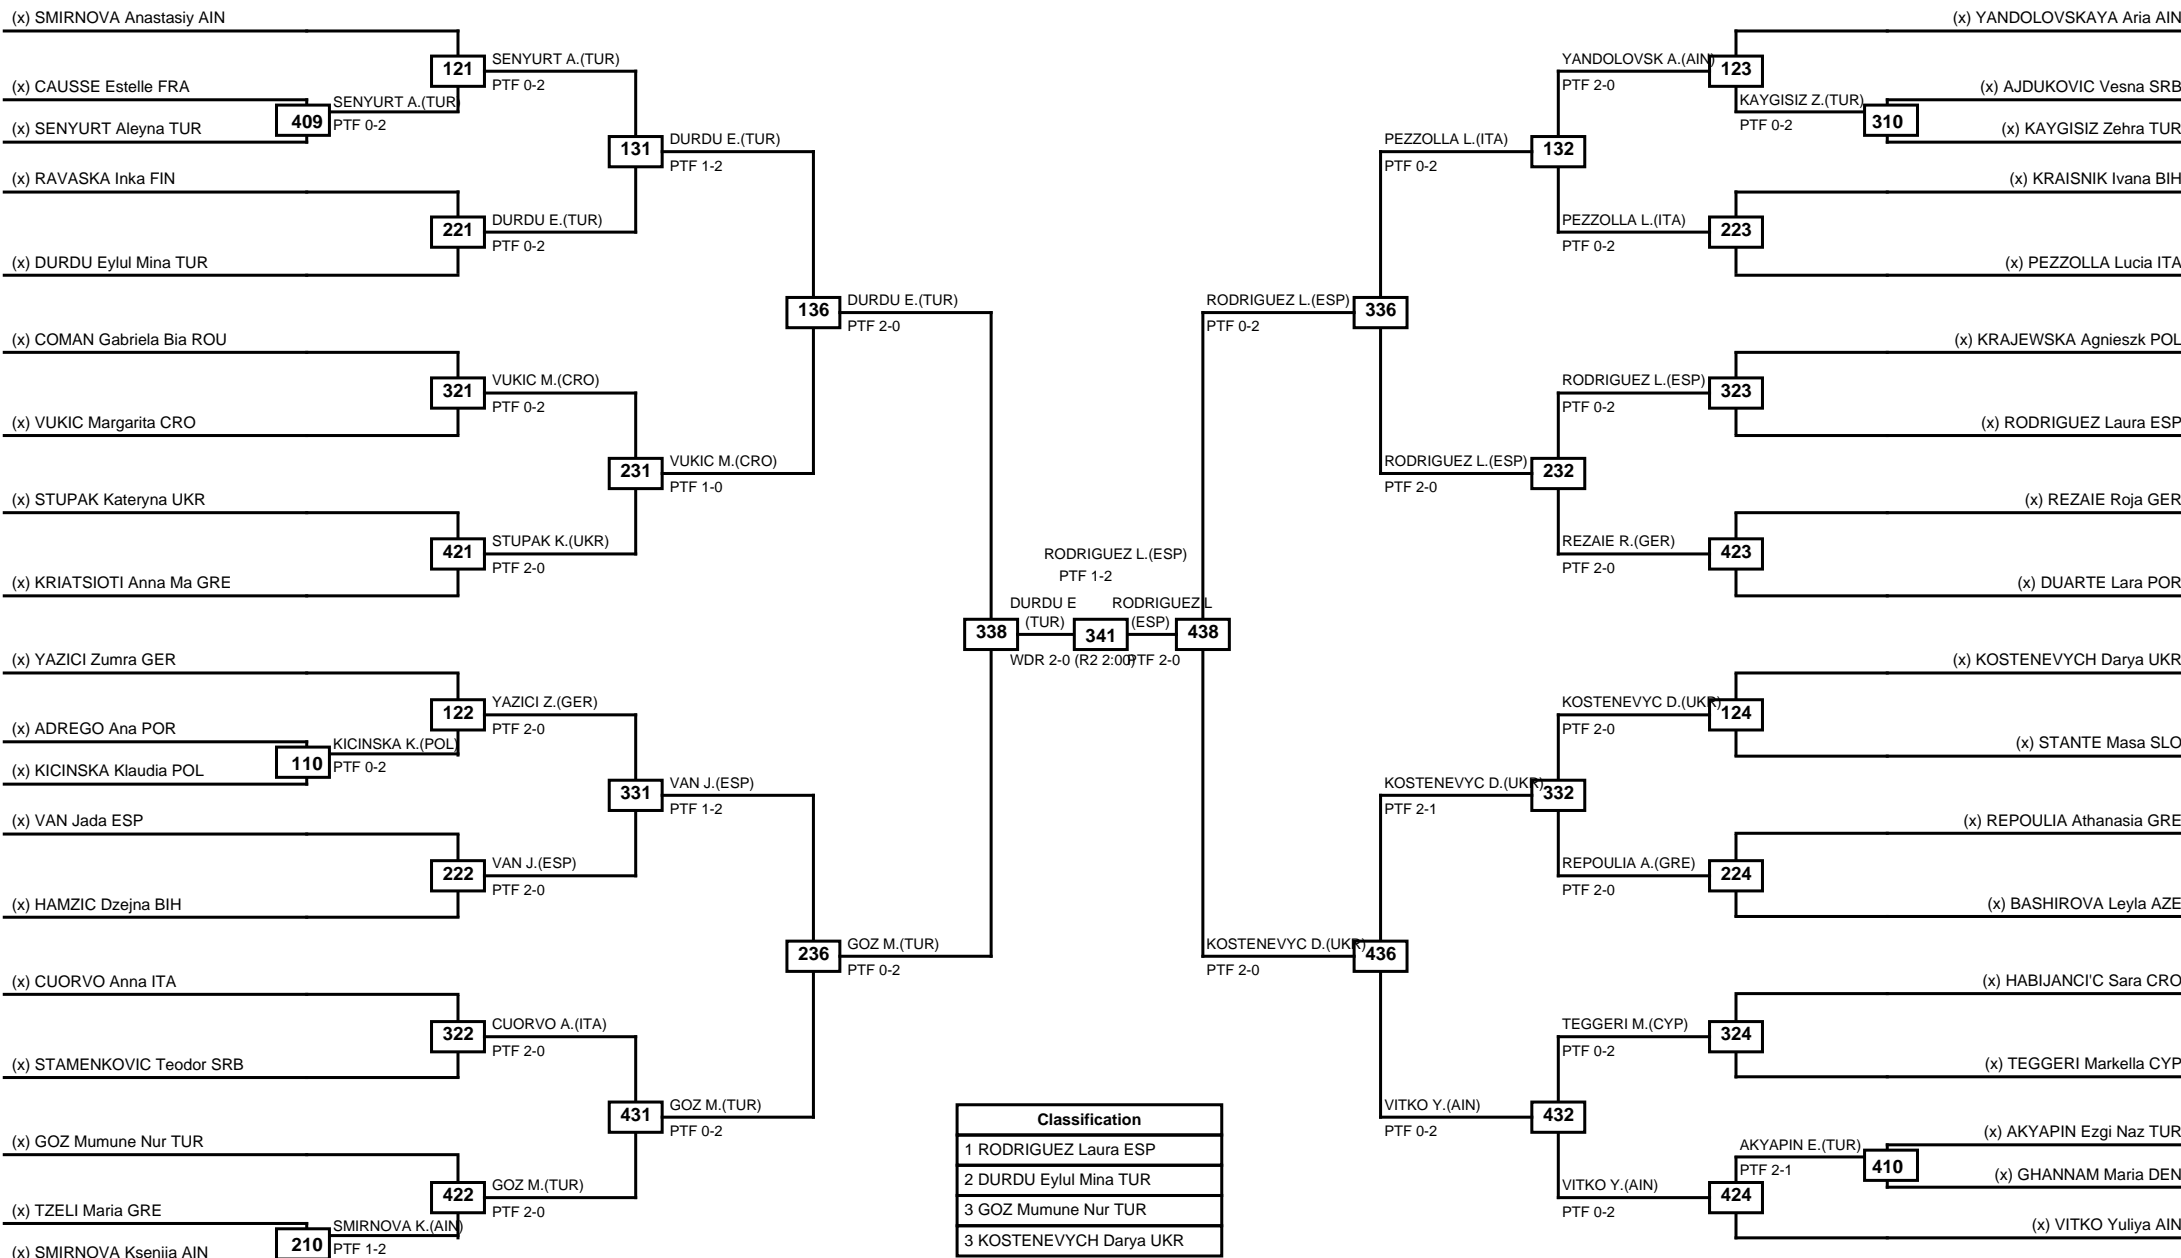

Round of 64   Round of 32   Round of 16   Quarterfinals   Semifinals   Final   Semifinals   Quarterfinals   Round of 16   Round of 32   Round of 64

LEGEND   RSC: Win by Referee stops contest   WDR: Win by Withdrawal   DQB: Win by Disqualification for Unsportsmanlike behavior  
 (x)Seed   PFT: Win by Final score   DSQ: Win by Disqualification   R: Round

LEGEND RSC: Win by Referee stops contest   WDR: Win by Withdrawal   DQB: Win by Disqualification for Unsportsmanlike behavior  
 (x)Seed   PFT: Win by Final score   DSQ: Win by Disqualification   R: Round