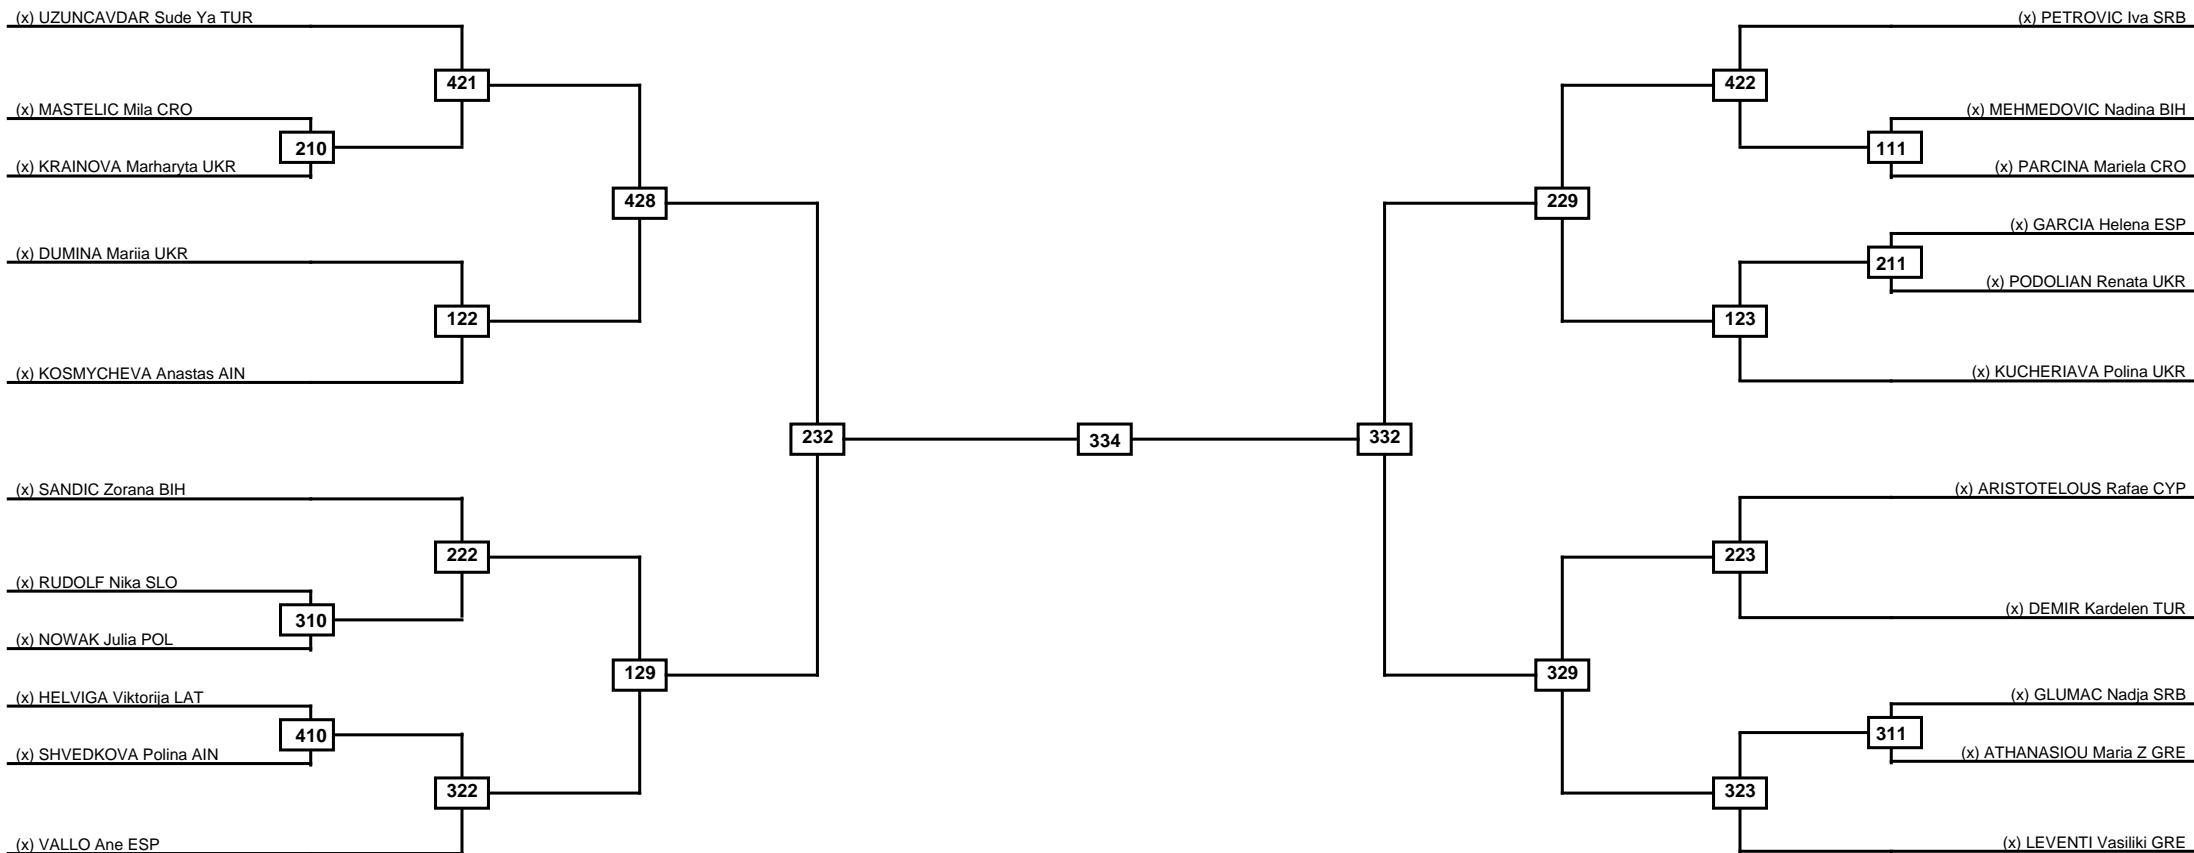

Round of 32 Round of 16 Quarterfinals Semifinals Final Semifinals Quarterfinals Round of 16 Round of 32

Classification

LEGEND RSC: Win by Referee stops contest WDR: Win by Withdrawal DQB: Win by Disqualification for Unsportsmanlike behavior
 (x)Seed PFT: Win by Final score DSQ: Win by Disqualification R: Round

Round of 64 Round of 32 Round of 16 Quarterfinals Semifinals Final Semifinals Quarterfinals Round of 16 Round of 32 Round of 64

LEGEND RSC: Win by Referee stops contest WDR: Win by Withdrawal DQB: Win by Disqualification for Unsportsmanlike behavior
 (x)Seed PFT: Win by Final score DSQ: Win by Disqualification R: Round