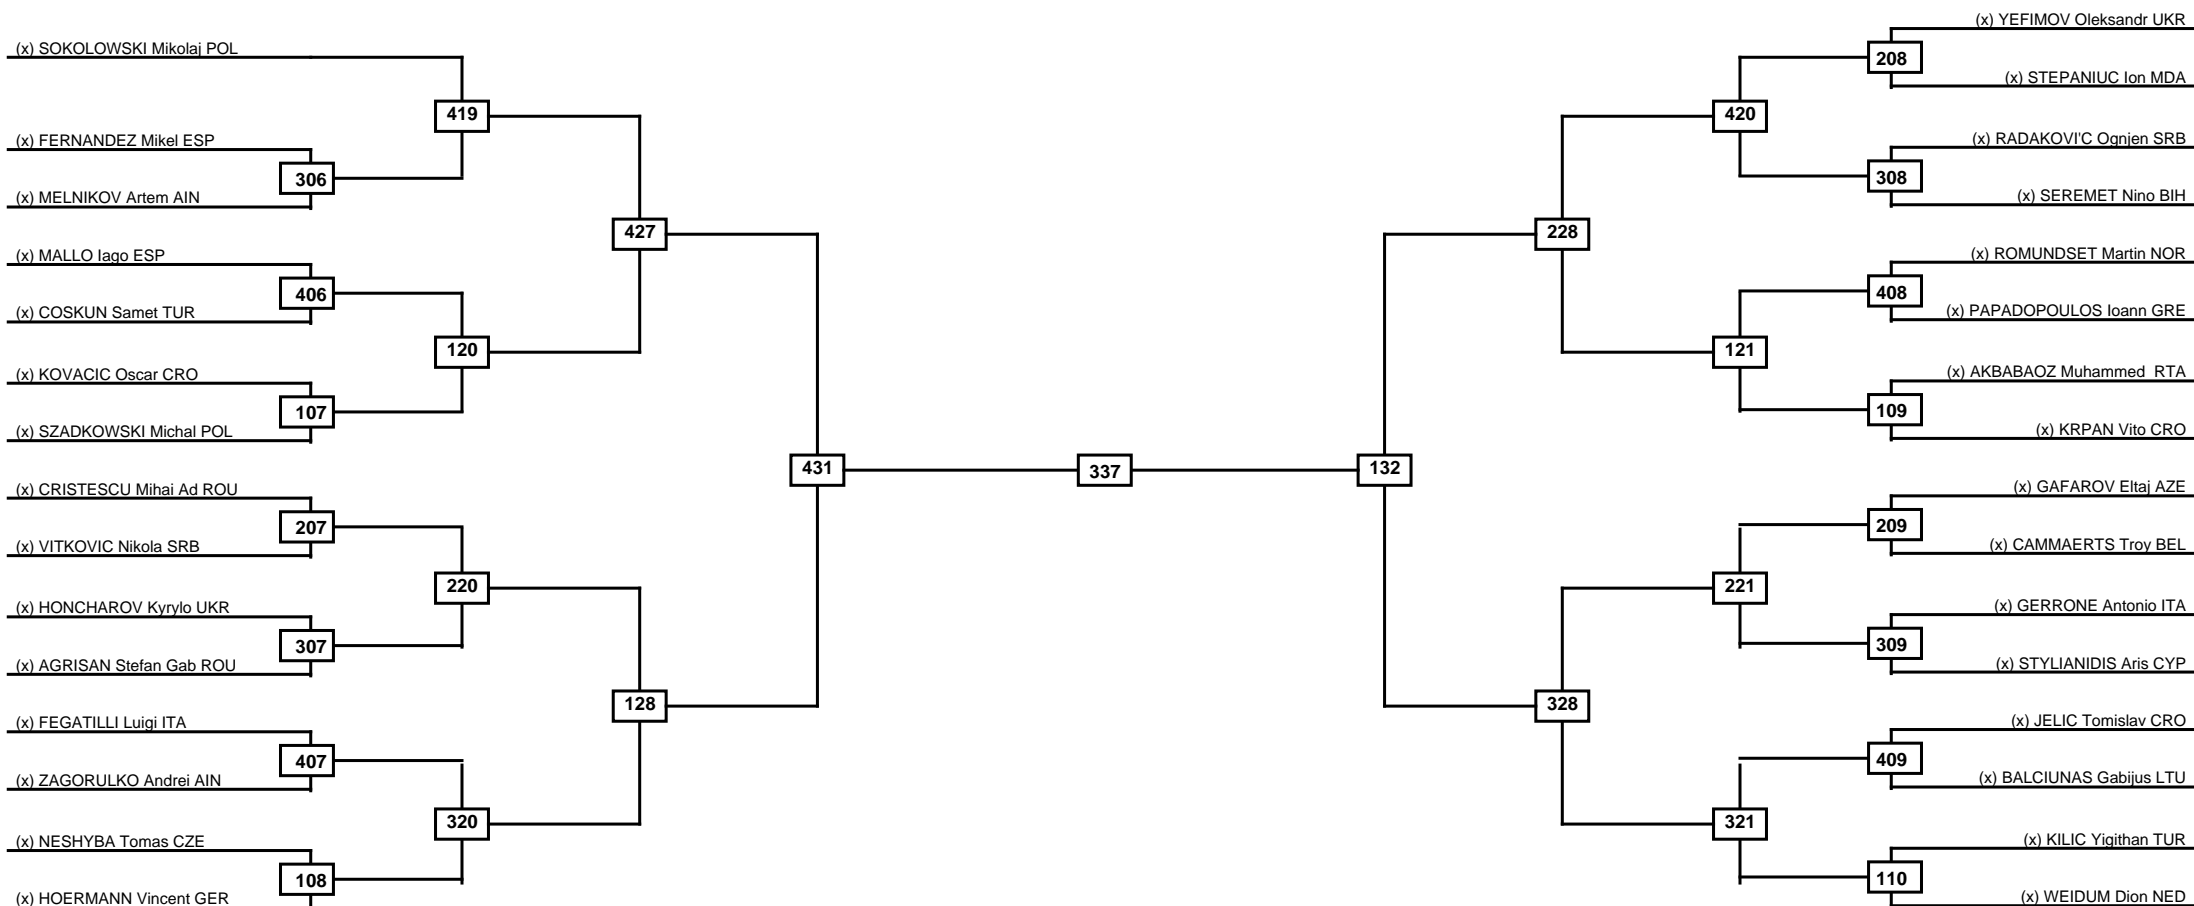

Round of 32 Round of 16 Quarterfinals Semifinals Final Semifinals Quarterfinals Round of 16 Round of 32

Classification

LEGEND RSC: Win by Referee stops contest WDR: Win by Withdrawal DQB: Win by Disqualification for Unsportsmanlike behavior
 (x)Seed PFT: Win by Final score DSQ: Win by Disqualification R: Round

Round of 64 Round of 32 Round of 16 Quarterfinals Semifinals Final Semifinals Quarterfinals Round of 16 Round of 32 Round of 64

LEGEND RSC: Win by Referee stops contest WDR: Win by Withdrawal DQB: Win by Disqualification for Unsportsmanlike behavior
 (x)Seed PFT: Win by Final score DSQ: Win by Disqualification R: Round