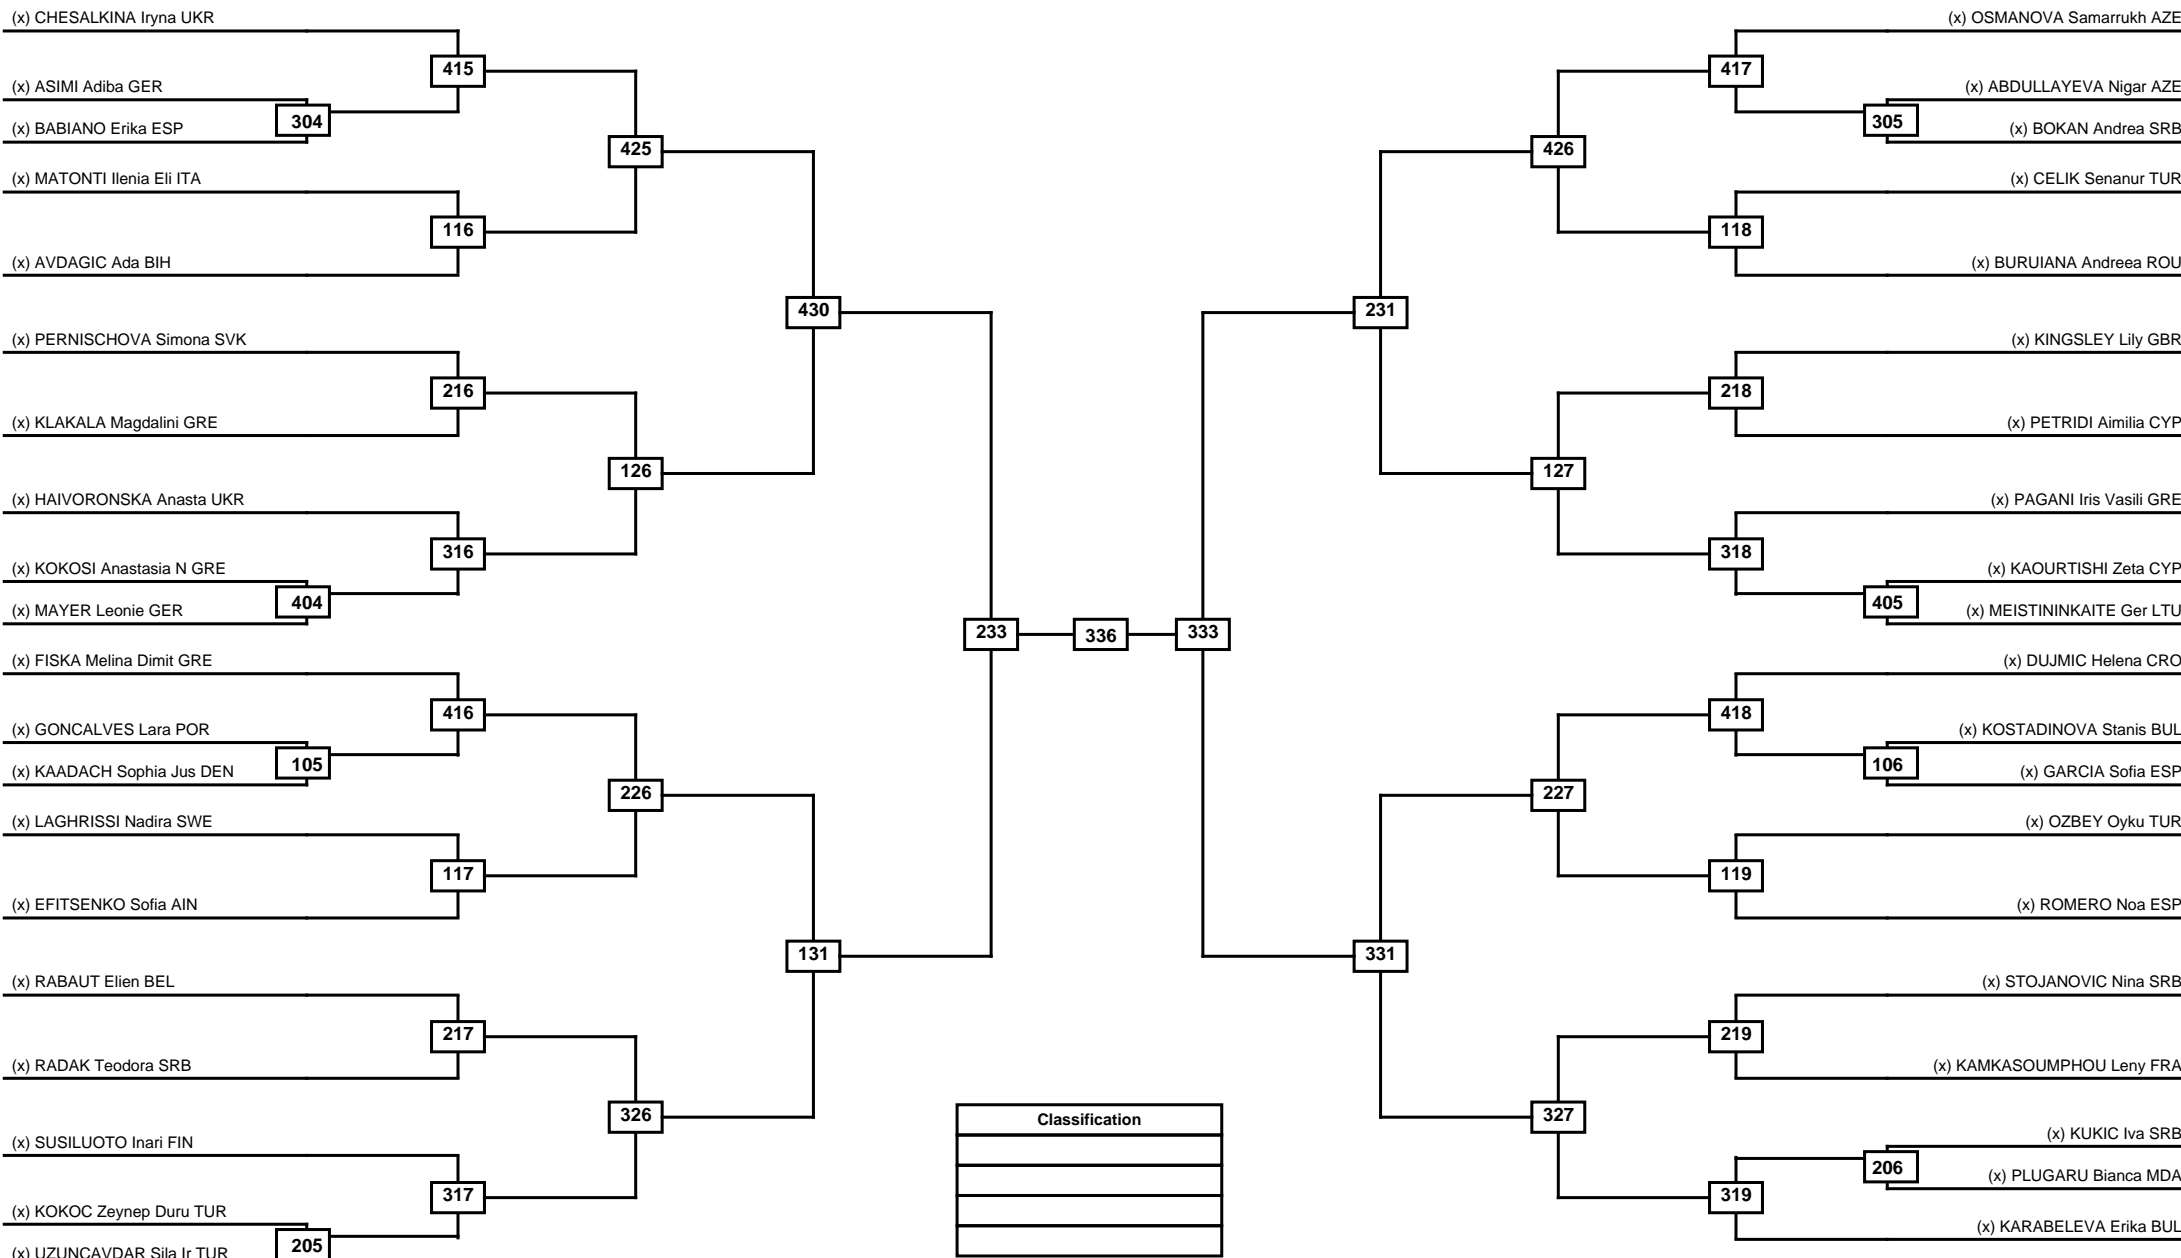

Round of 32 Round of 16 Quarterfinals Semifinals Final Semifinals Quarterfinals Round of 16 Round of 32

Classification

LEGEND RSC: Win by Referee stops contest WDR: Win by Withdrawal DQB: Win by Disqualification for Unsportsmanlike behavior
 (x)Seed PFT: Win by Final score DSQ: Win by Disqualification R: Round

Round of 64 Round of 32 Round of 16 Quarterfinals Semifinals Final Semifinals Quarterfinals Round of 16 Round of 32 Round of 64

LEGEND RSC: Win by Referee stops contest WDR: Win by Withdrawal DQB: Win by Disqualification for Unsportsmanlike behavior
 (x)Seed PFT: Win by Final score DSQ: Win by Disqualification R: Round