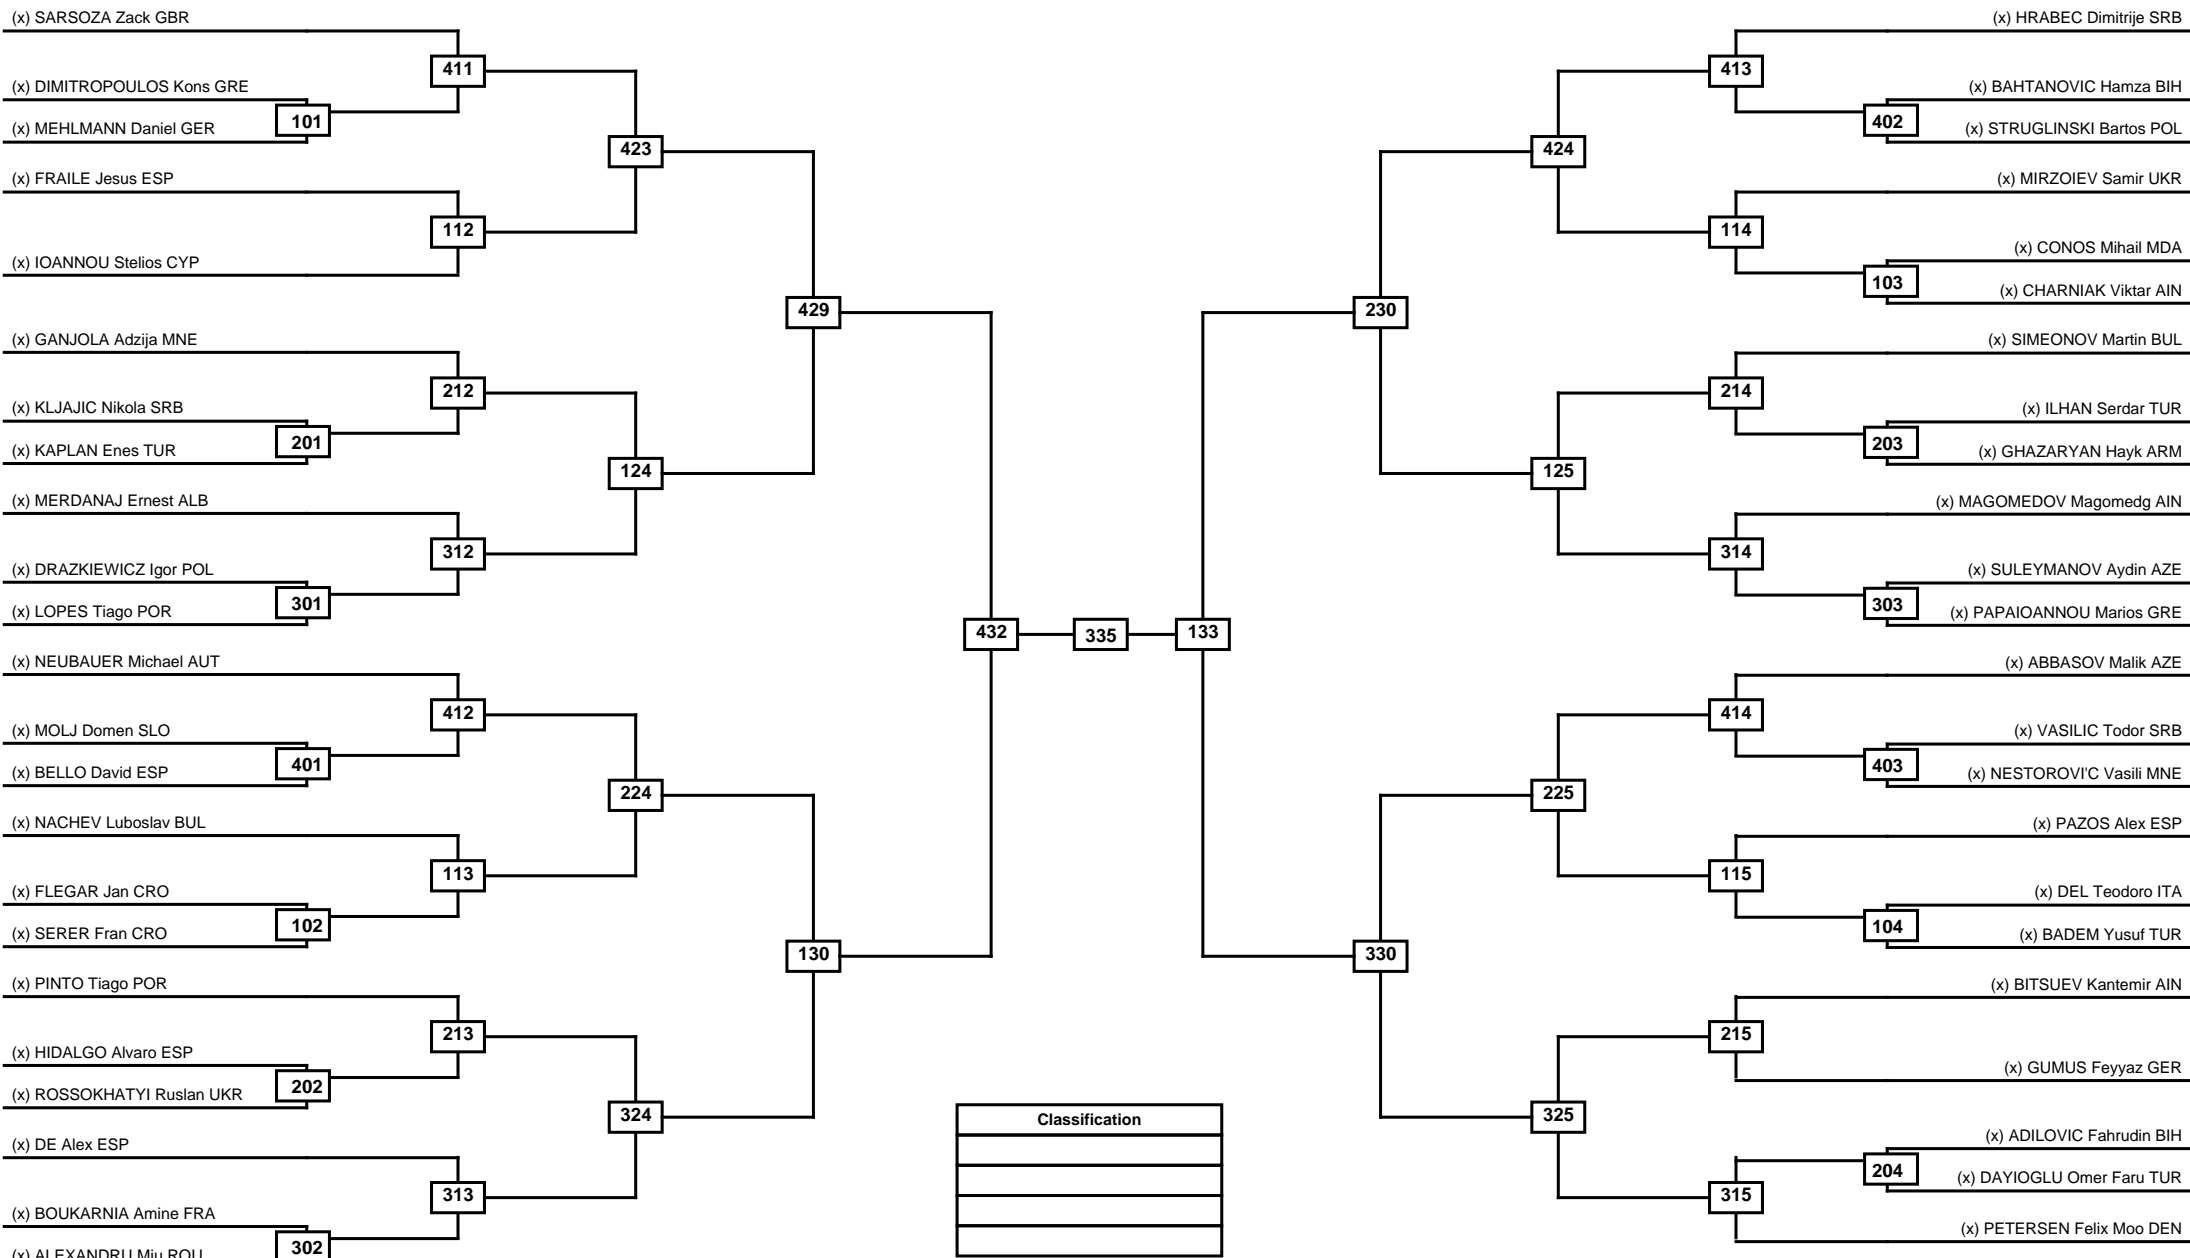

Round of 32 Round of 16 Quarterfinals Semifinals Final Semifinals Quarterfinals Round of 16 Round of 32

Classification

LEGEND RSC: Win by Referee stops contest WDR: Win by Withdrawal DQB: Win by Disqualification for Unsportsmanlike behavior
 (x)Seed PFT: Win by Final score DSQ: Win by Disqualification R: Round

Round of 64 Round of 32 Round of 16 Quarterfinals Semifinals Final Semifinals Quarterfinals Round of 16 Round of 32 Round of 64

LEGEND RSC: Win by Referee stops contest WDR: Win by Withdrawal DQB: Win by Disqualification for Unsportsmanlike behavior
 (x)Seed PFT: Win by Final score DSQ: Win by Disqualification R: Round