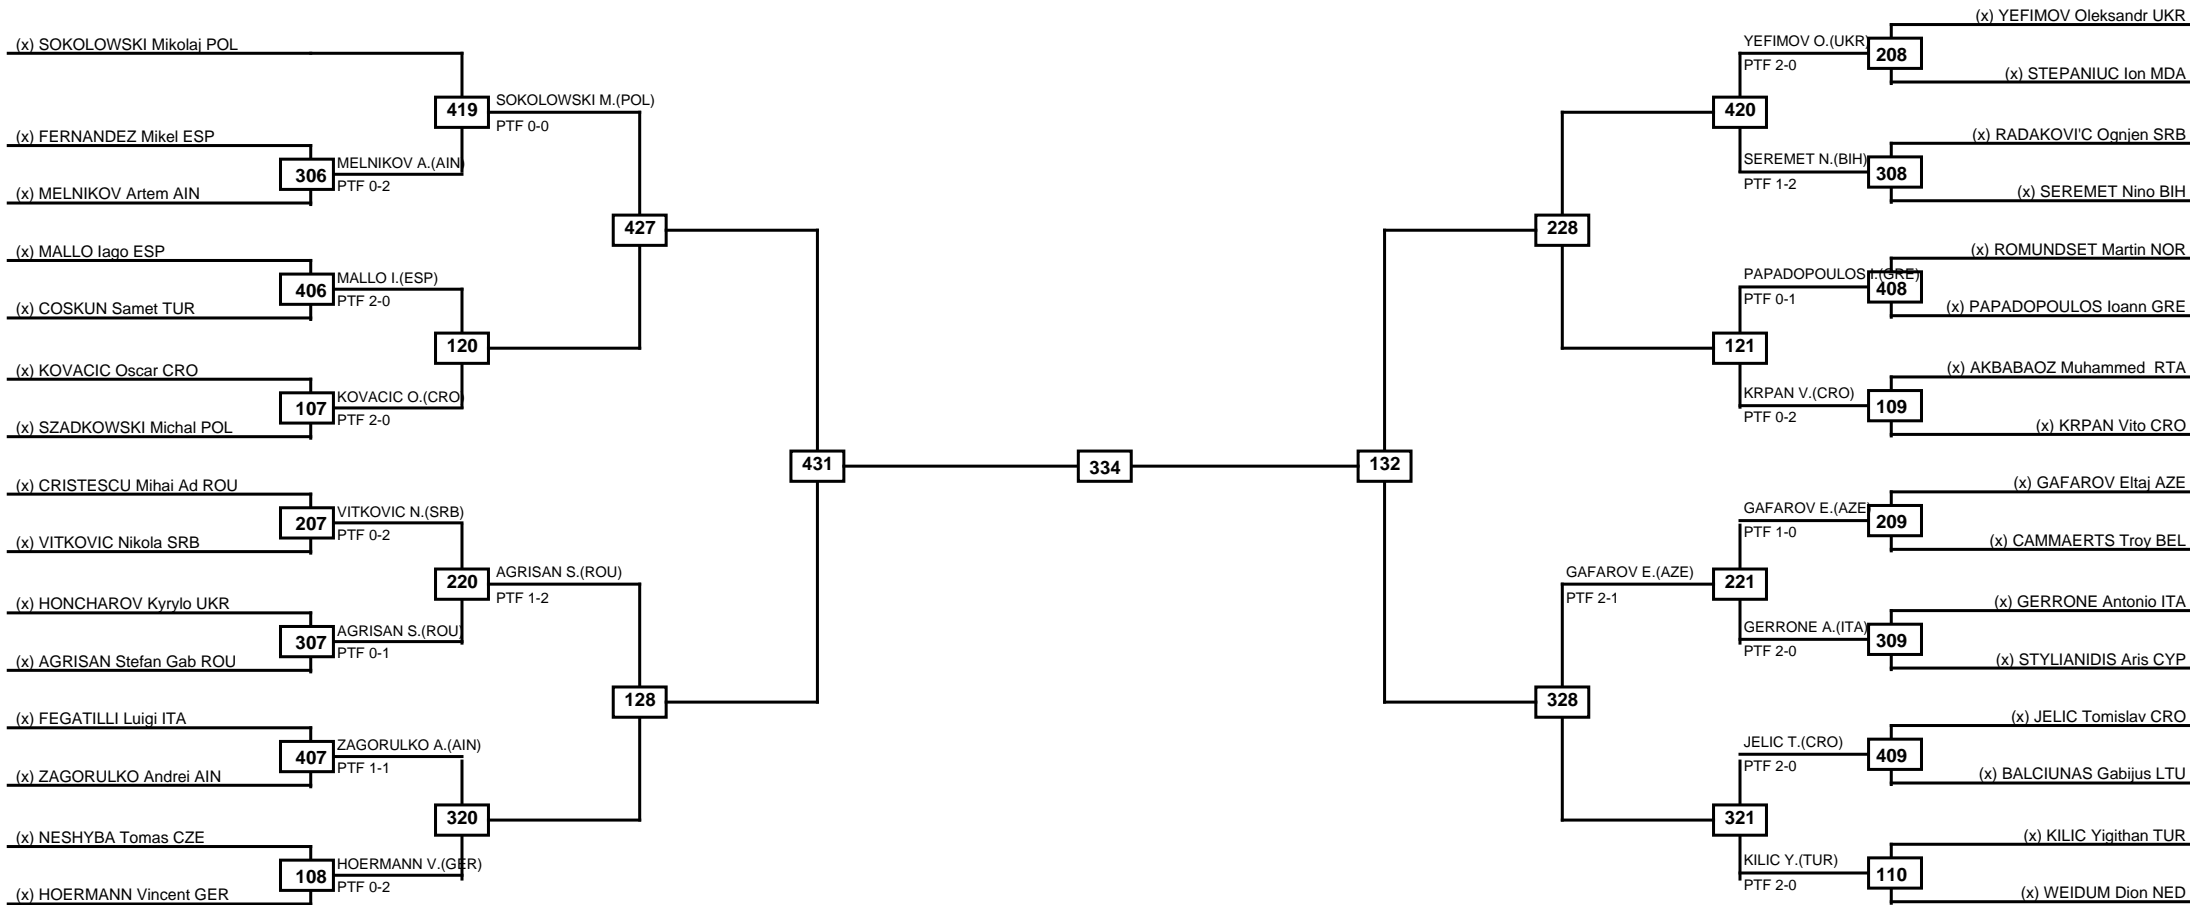

Round of 32 Round of 16 Quarterfinals Semifinals Final Semifinals Quarterfinals Round of 16 Round of 32

Classification

LEGEND RSC: Win by Referee stops contest WDR: Win by Withdrawal DQB: Win by Disqualification for Unsportsmanlike behavior
 (x)Seed PFT: Win by Final score DSQ: Win by Disqualification R: Round

Round of 64 Round of 32 Round of 16 Quarterfinals Semifinals Final Semifinals Quarterfinals Round of 16 Round of 32 Round of 64

LEGEND RSC: Win by Referee stops contest WDR: Win by Withdrawal DQB: Win by Disqualification for Unsportsmanlike behavior
 (x)Seed PFT: Win by Final score DSQ: Win by Disqualification R: Round