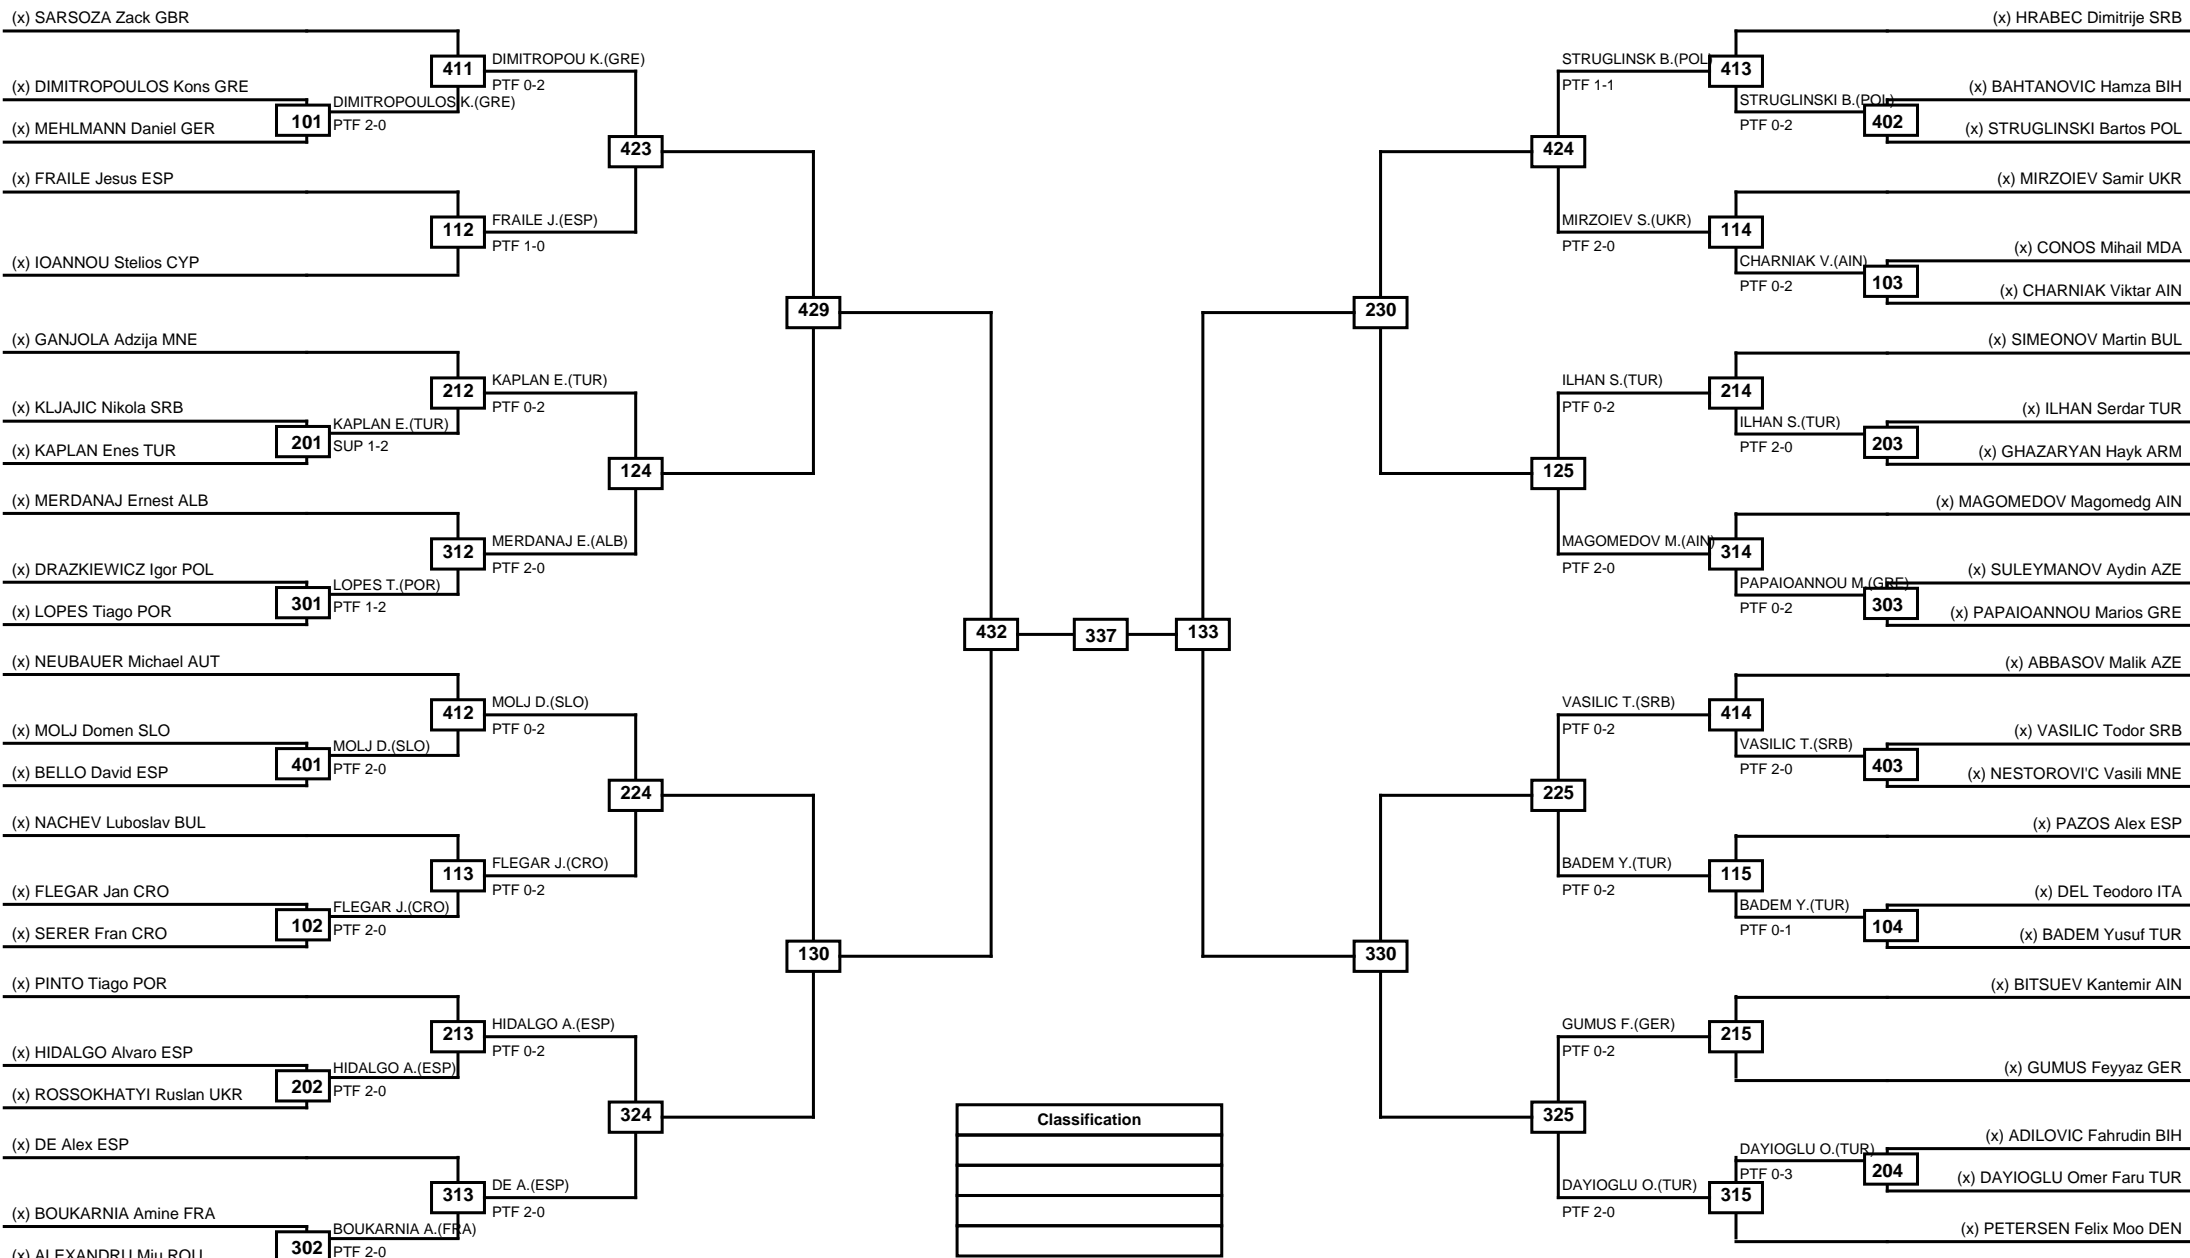

Round of 32 Round of 16 Quarterfinals Semifinals Final Semifinals Quarterfinals Round of 16 Round of 32

Classification

LEGEND RSC: Win by Referee stops contest WDR: Win by Withdrawal DQB: Win by Disqualification for Unsportsmanlike behavior
 (x)Seed PFT: Win by Final score DSQ: Win by Disqualification R: Round

Round of 64 Round of 32 Round of 16 Quarterfinals Semifinals Final Semifinals Quarterfinals Round of 16 Round of 32 Round of 64

LEGEND RSC: Win by Referee stops contest WDR: Win by Withdrawal DQB: Win by Disqualification for Unsportsmanlike behavior
 (x)Seed PFT: Win by Final score DSQ: Win by Disqualification R: Round