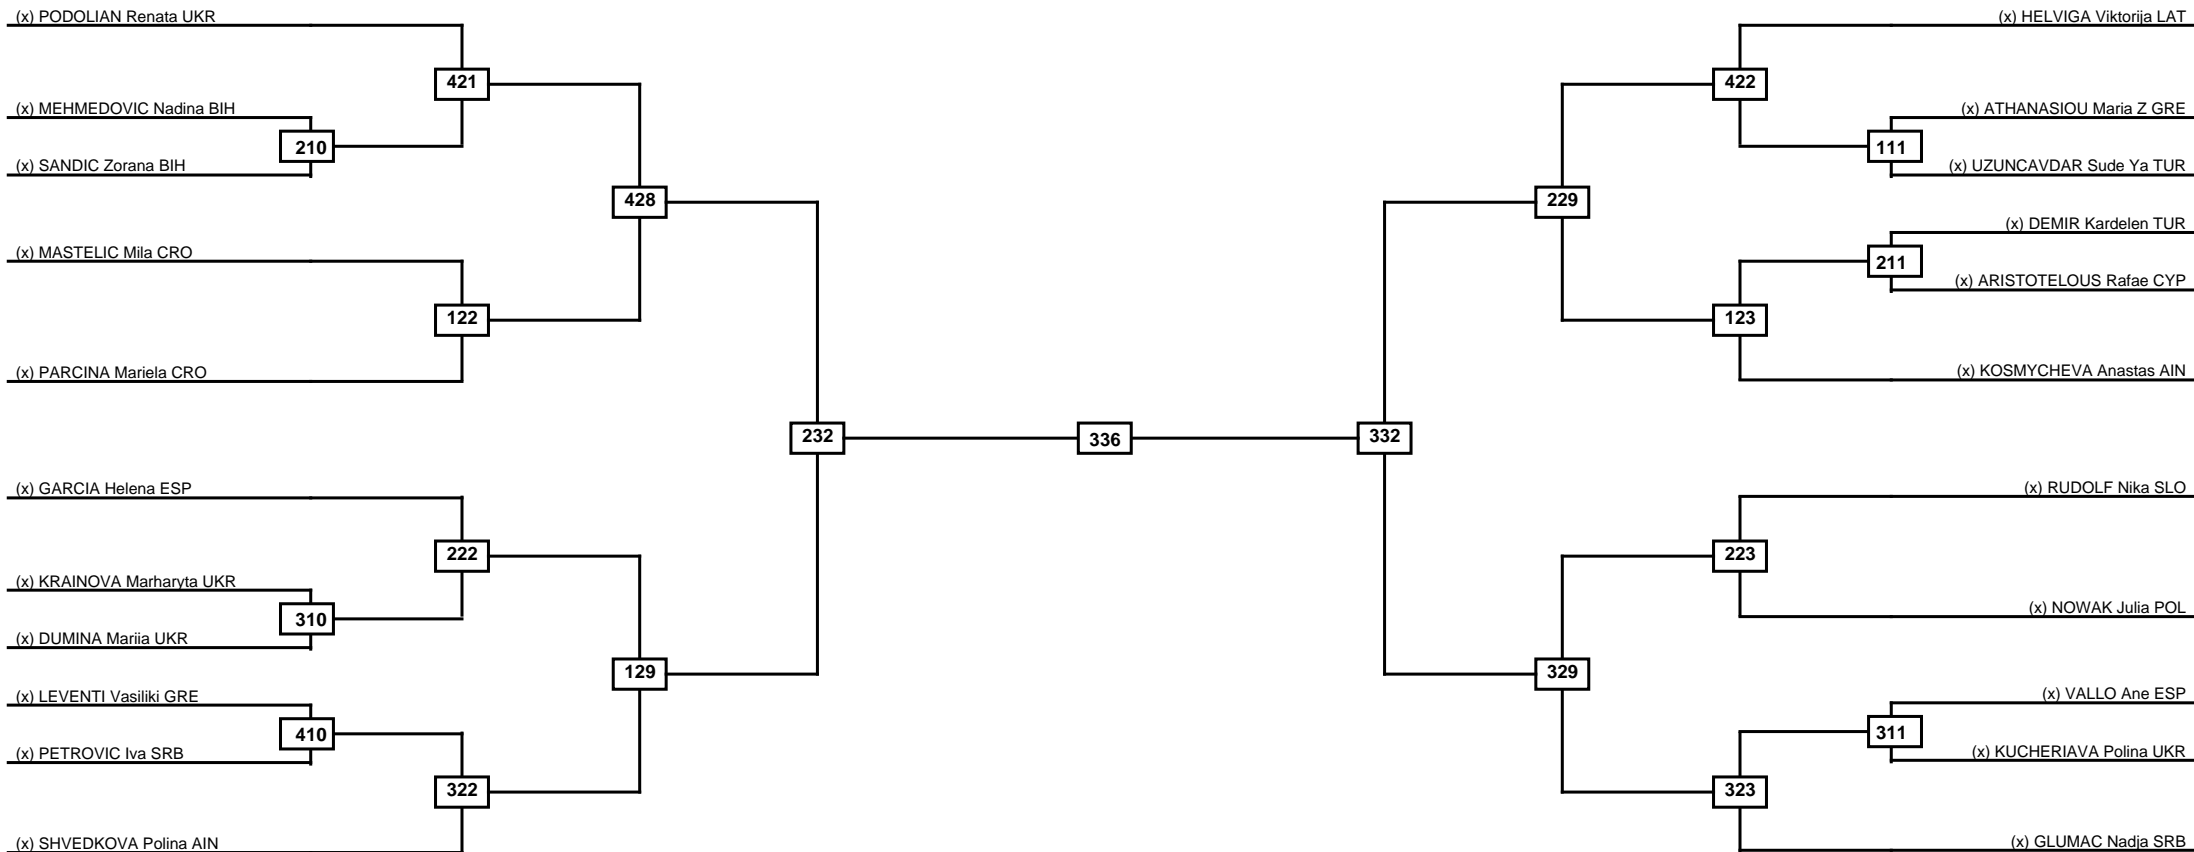

Round of 32 Round of 16 Quarterfinals Semifinals Final Semifinals Quarterfinals Round of 16 Round of 32

Classification

LEGEND RSC: Win by Referee stops contest WDR: Win by Withdrawal DQB: Win by Disqualification for Unsportsmanlike behavior
 (x)Seed PFT: Win by Final score DSQ: Win by Disqualification R: Round

Round of 64 Round of 32 Round of 16 Quarterfinals Semifinals Final Semifinals Quarterfinals Round of 16 Round of 32 Round of 64

LEGEND RSC: Win by Referee stops contest WDR: Win by Withdrawal DQB: Win by Disqualification for Unsportsmanlike behavior
 (x)Seed PFT: Win by Final score DSQ: Win by Disqualification R: Round