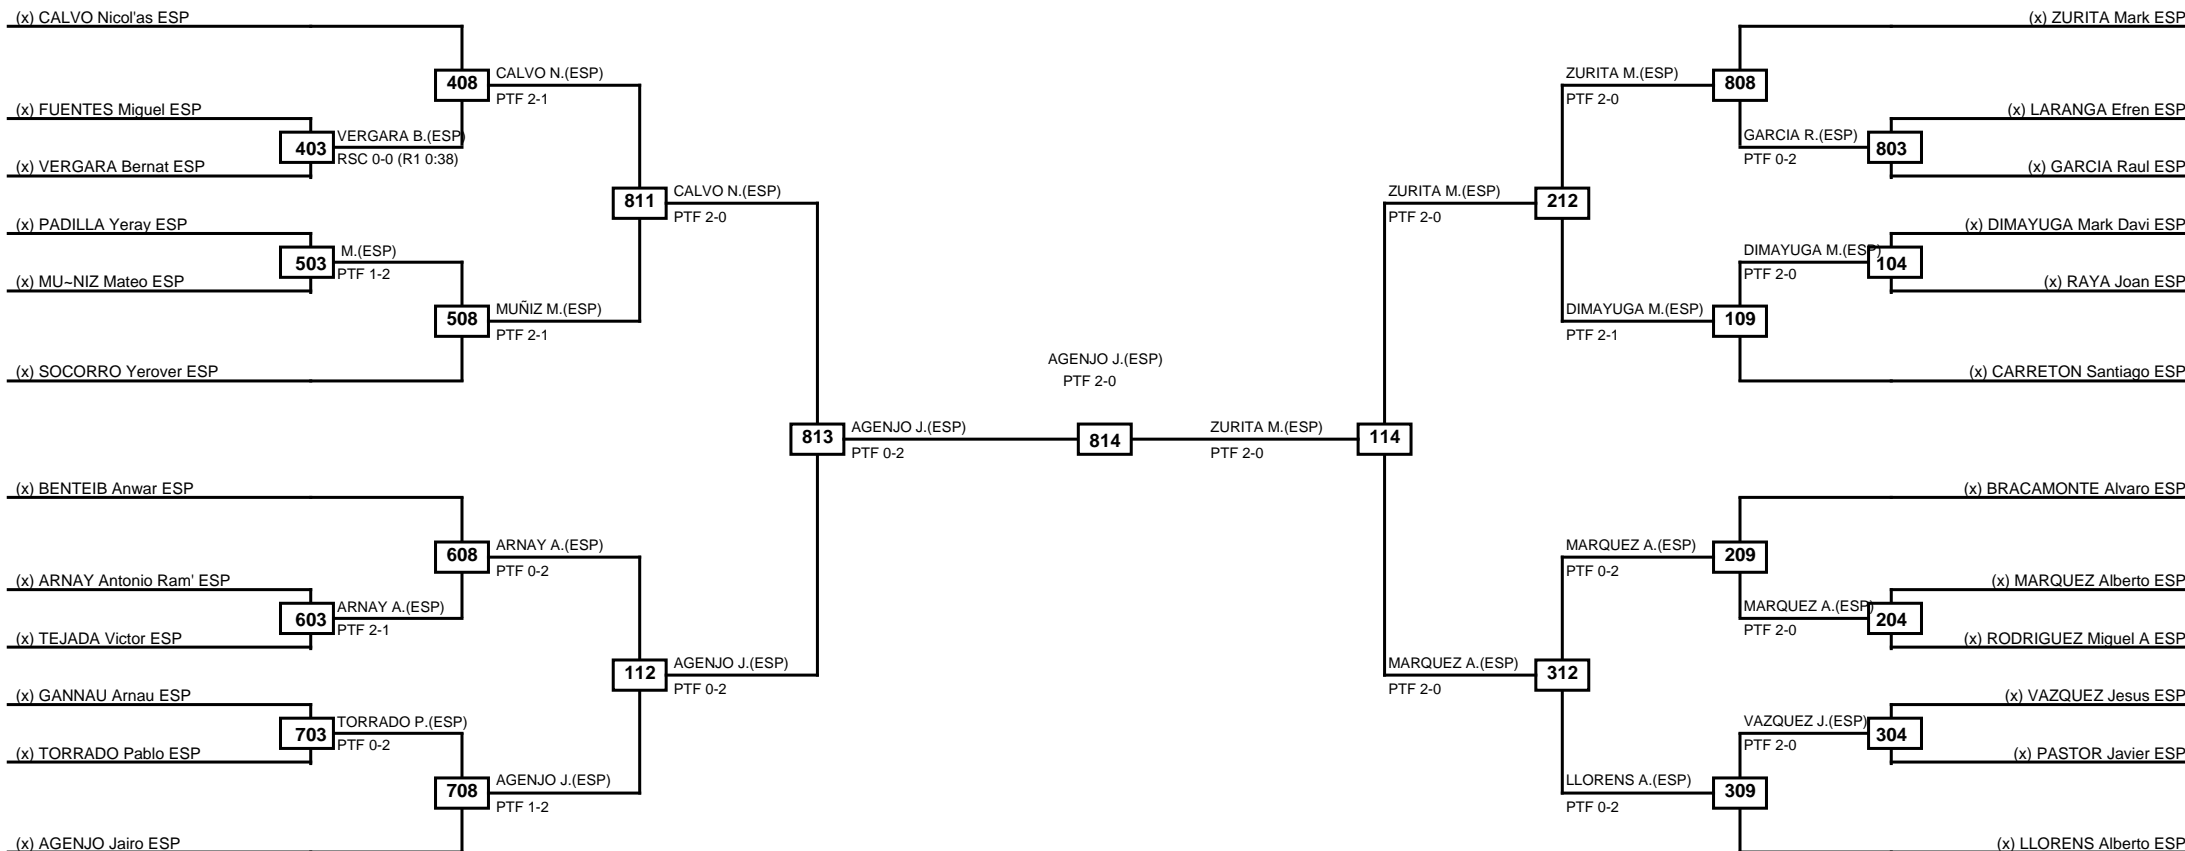

Round of 32   Round of 16   Quarterfinals   Semifinals   Final   Semifinals   Quarterfinals   Round of 16   Round of 32

Classification
1 AGENJO Jairo ESP
2 ZURITA Mark ESP
3 CALVO FERNANDEZ Nicol'as ESP
3 MARQUEZ GARCIA Alberto ESP

LEGEND RSC: Win by Referee stops contest   WDR: Win by Withdrawal   DQB: Win by Disqualification for Unsportsmanlike behavior
(x)Seed   PFT: Win by Final score   DSQ: Win by Disqualification   R: Round