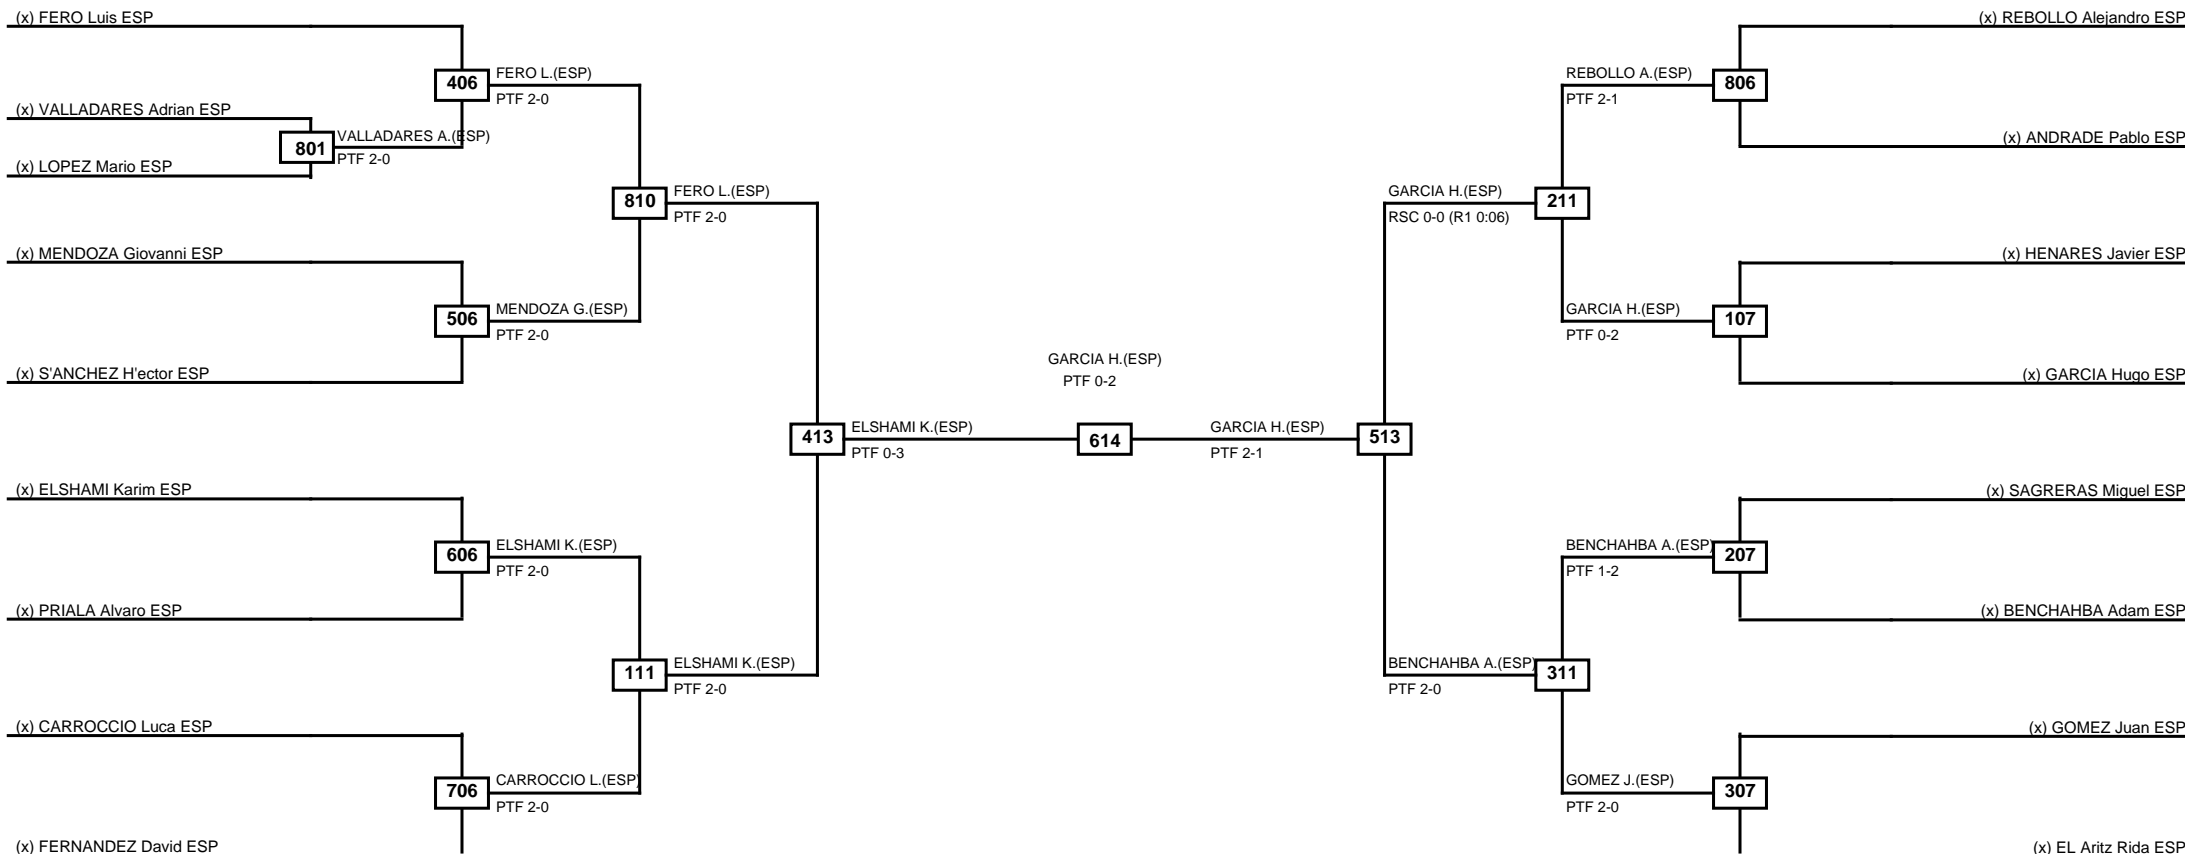

Round of 32   Round of 16   Quarterfinals   Semifinals   Final   Semifinals   Quarterfinals   Round of 16   Round of 32

Classification
1 GARCIA CARRERAS Hugo ESP
2 ELSHAMI AHMED Karim ESP
3 FERRO GOMEZ Luis ESP
3 BENCHAHBA Adam ESP

LEGEND RSC: Win by Referee stops contest   WDR: Win by Withdrawal   DQB: Win by Disqualification for Unsportsmanlike behavior  
 (x)Seed   PFT: Win by Final score   DSQ: Win by Disqualification   R: Round

Round of 64   Round of 32   Round of 16   Quarterfinals   Semifinals   Final   Semifinals   Quarterfinals   Round of 16   Round of 32   Round of 64

LEGEND RSC: Win by Referee stops contest   WDR: Win by Withdrawal   DQB: Win by Disqualification for Unsportsmanlike behavior  
 (x)Seed   PFT: Win by Final score   DSQ: Win by Disqualification   R: Round