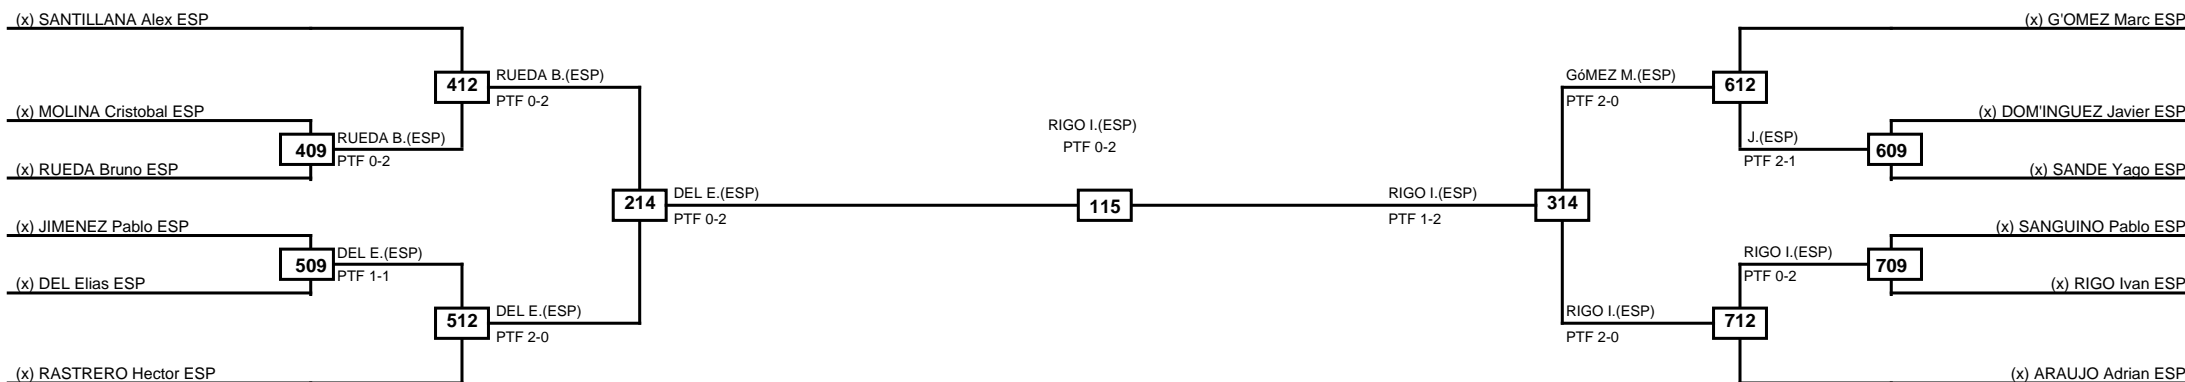

Round of 16   Quarterfinals   Semifinals   Final   Semifinals   Quarterfinals   Round of 16

Classification
1 RIGU CALDERON Ivan ESP
2 DEL HIERRO PALACIO Elias ESP
3 GÁÑEZ ESPADA Marc ESP
3 RUEDA MARTINEZ Bruno ESP

LEGEND   RSC: Win by Referee stops contest   WDR: Win by Withdrawal   DQB: Win by Disqualification for Unsportsmanlike behavior
(x)Seed   PFT: Win by Final score   DSQ: Win by Disqualification   R: Round