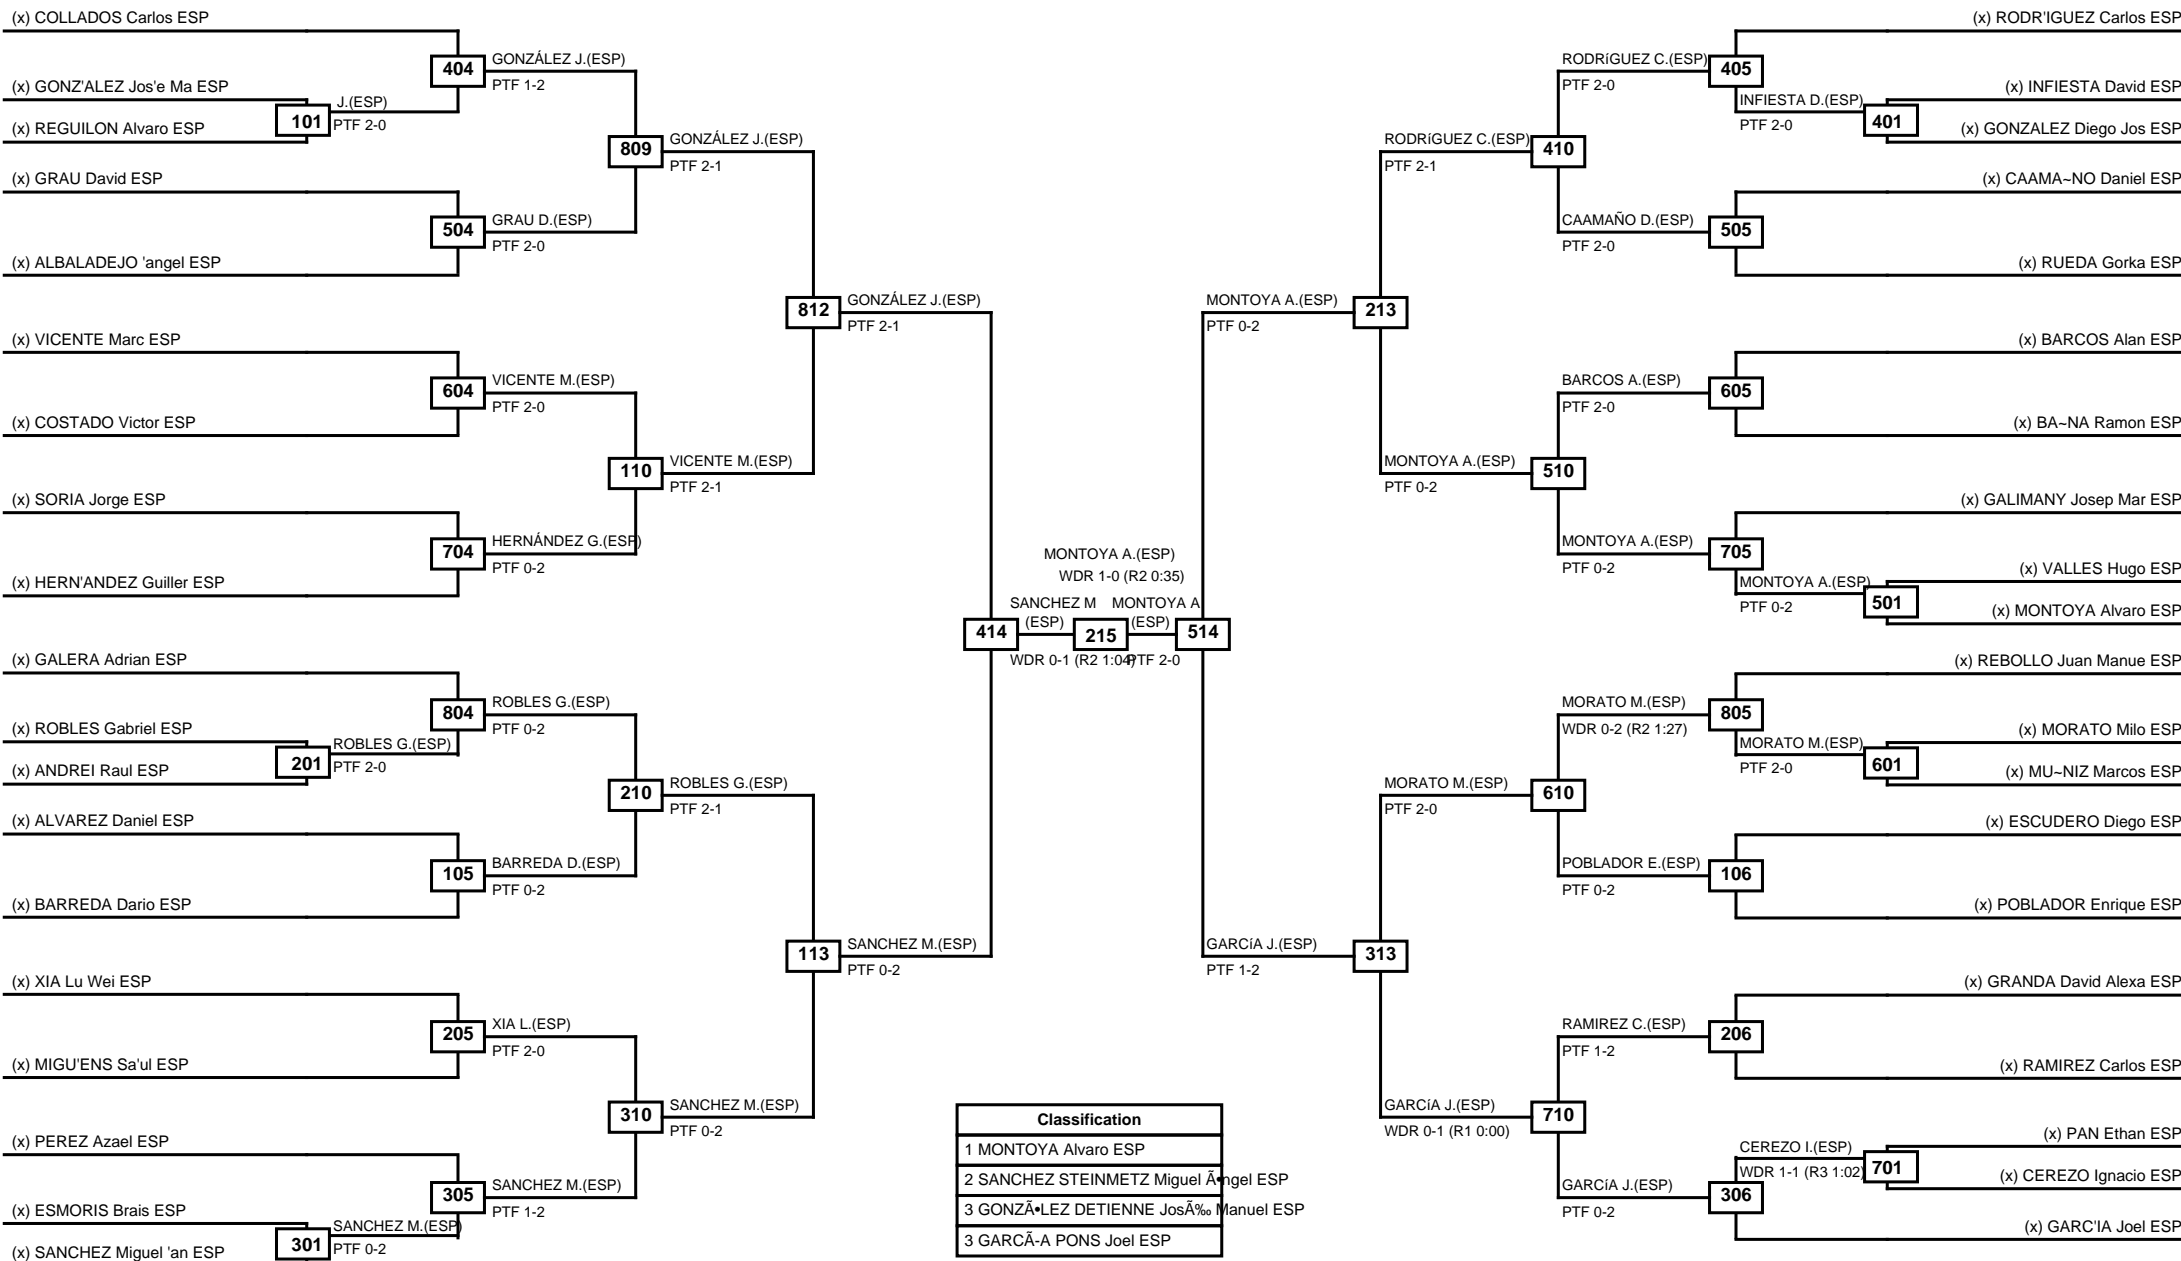

LEGEND RSC: Win by Referee stops contest   WDR: Win by Withdrawal   DQB: Win by Disqualification for Unsportsmanlike behavior  
 (x)Seed   PFT: Win by Final score   DSQ: Win by Disqualification   R: Round

Round of 64   Round of 32   Round of 16   Quarterfinals   Semifinals   Final   Semifinals   Quarterfinals   Round of 16   Round of 32   Round of 64

LEGEND RSC: Win by Referee stops contest   WDR: Win by Withdrawal   DQB: Win by Disqualification for Unsportsmanlike behavior  
 (x)Seed   PFT: Win by Final score   DSQ: Win by Disqualification   R: Round