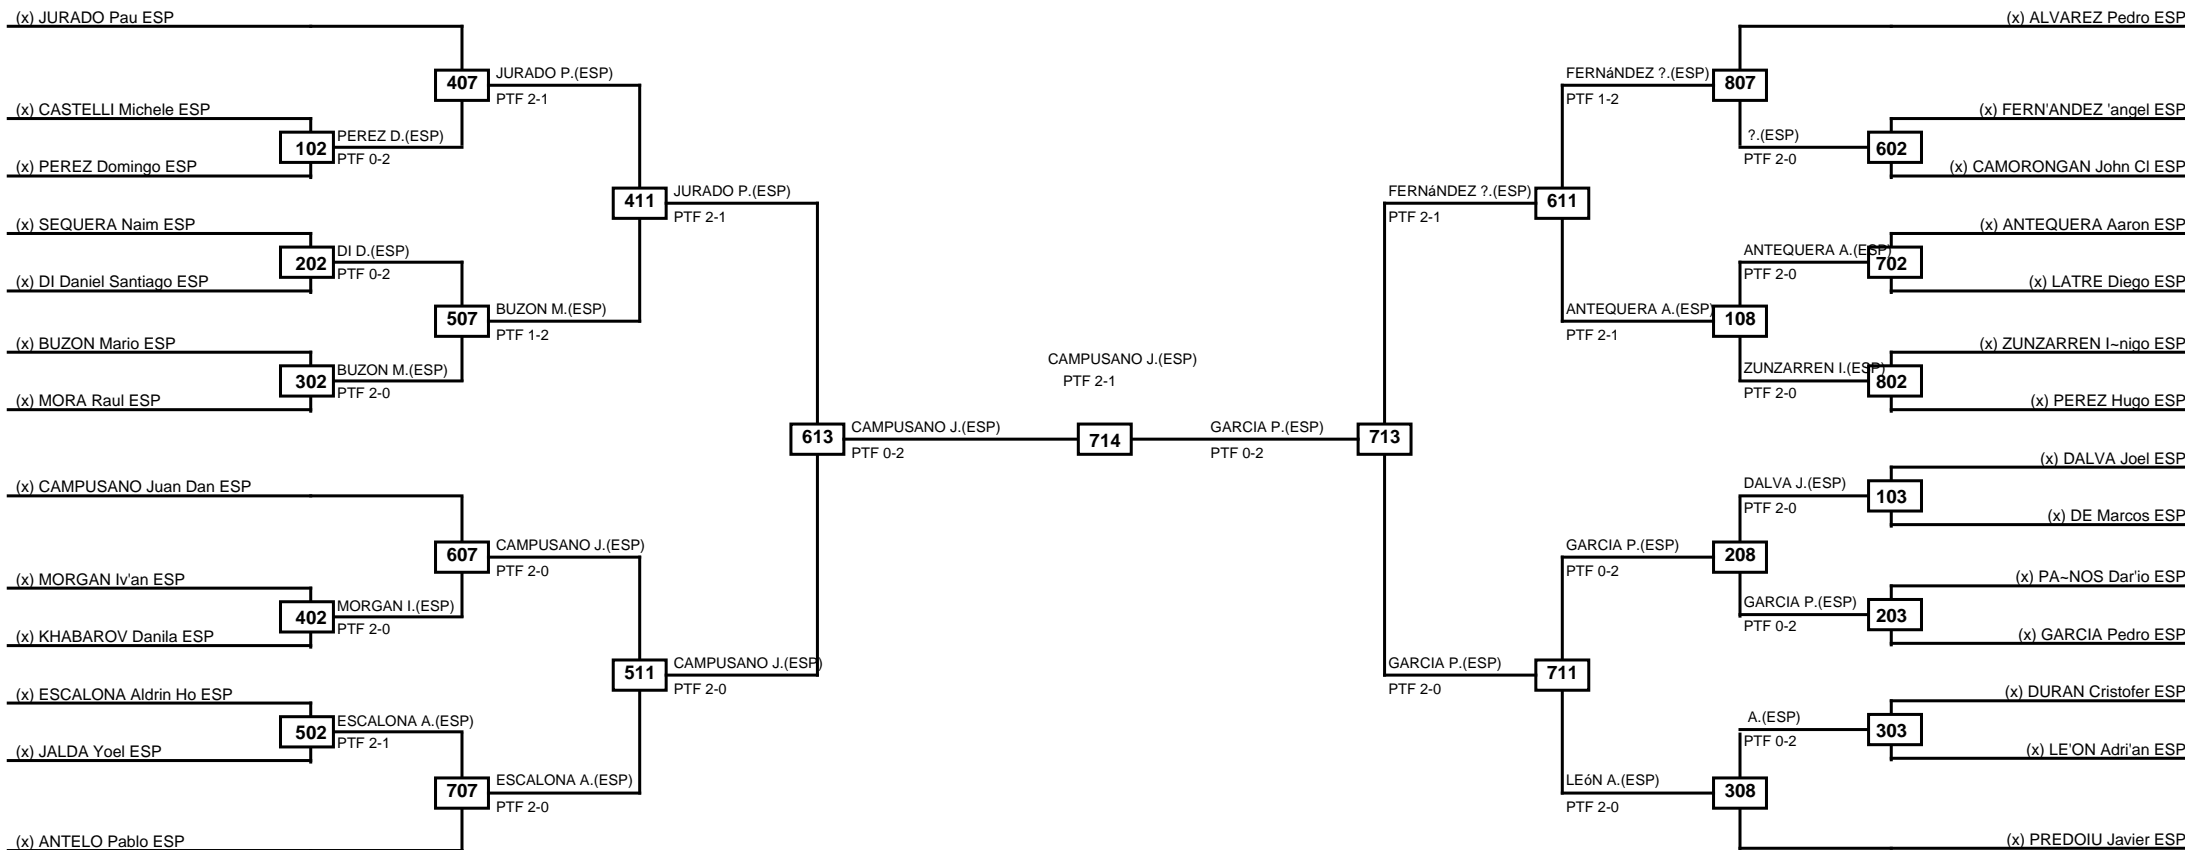

Round of 32   Round of 16   Quarterfinals   Semifinals   Final   Semifinals   Quarterfinals   Round of 16   Round of 32

Classification	
1	CAMPUSANO ESTEVEZ Juan Daniel ESP
2	GARCIA KLAIL Pedro ESP
3	JURADO Pau ESP
3	FERNÁNDEZ JIMÁNEZ Ángel ESP

LEGEND RSC: Win by Referee stops contest   WDR: Win by Withdrawal   DQB: Win by Disqualification for Unsportsmanlike behavior
(x)Seed   PFT: Win by Final score   DSQ: Win by Disqualification   R: Round