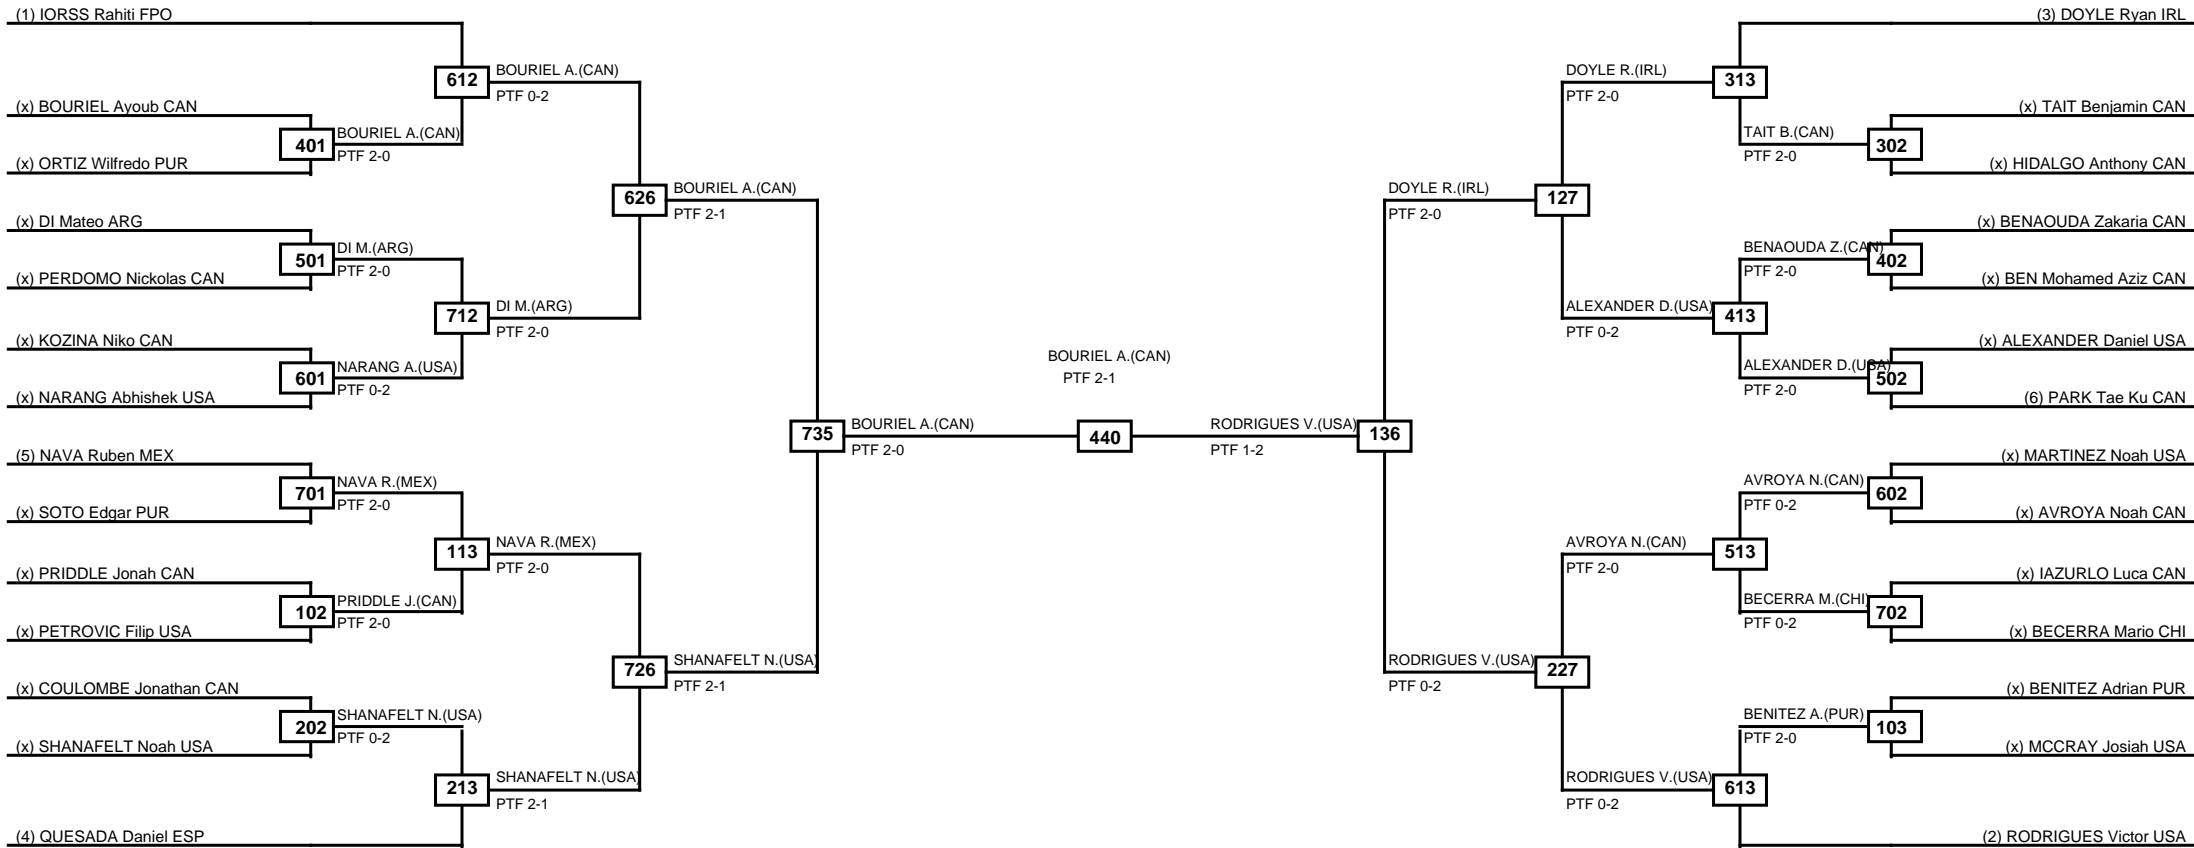

Round of 32   Round of 16   Quarterfinals   Semifinals   Final   Semifinals   Quarterfinals   Round of 16   Round of 32

Classification
1 BOURIEL Ayoub CAN
2 RODRIGUES Victor USA
3 DOYLE Ryan IRL
3 SHANAFELT Noah USA

LEGEND RSC: Win by Referee stops contest   WDR: Win by Withdrawal   DQB: Win by Disqualification for Unsportsmanlike behavior
(x)Seed   PFT: Win by Final score   DSQ: Win by Disqualification   R: Round