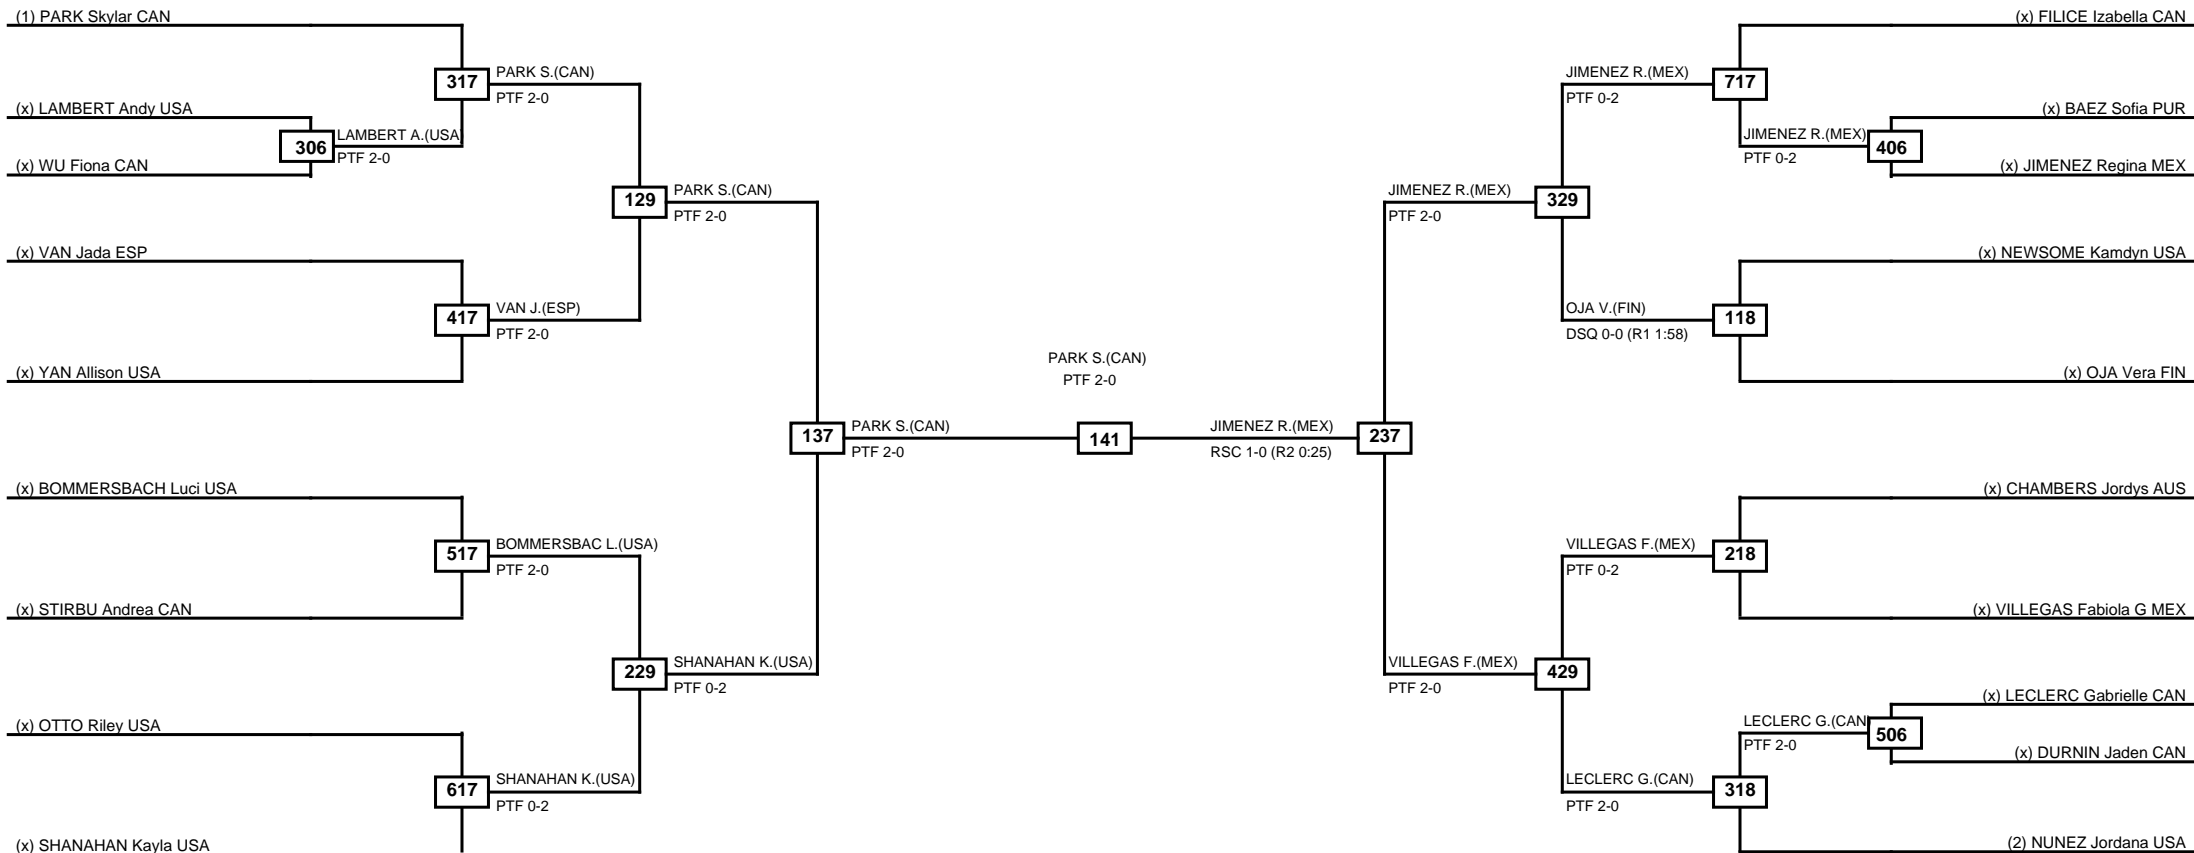

Round of 16 Quarterfinals Semifinals Final Semifinals Quarterfinals Round of 16

Classification
1 BREWSTER Ella CAN
2 SANTERRE Frederique CAN
3 ST-PIERRE Alycia CAN
3 IORSS Kawehi FPO

LEGEND RSC: Win by Referee stops contest WDR: Win by Withdrawal DQB: Win by Disqualification for Unsportsmanlike behavior
 (x)Seed PFT: Win by Final score DSQ: Win by Disqualification R: Round

Round of 32 Round of 16 Quarterfinals Semifinals Final Semifinals Quarterfinals Round of 16 Round of 32

LEGEND RSC: Win by Referee stops contest WDR: Win by Withdrawal DQB: Win by Disqualification for Unsportsmanlike behavior
(x)Seed PFT: Win by Final score DSQ: Win by Disqualification R: Round