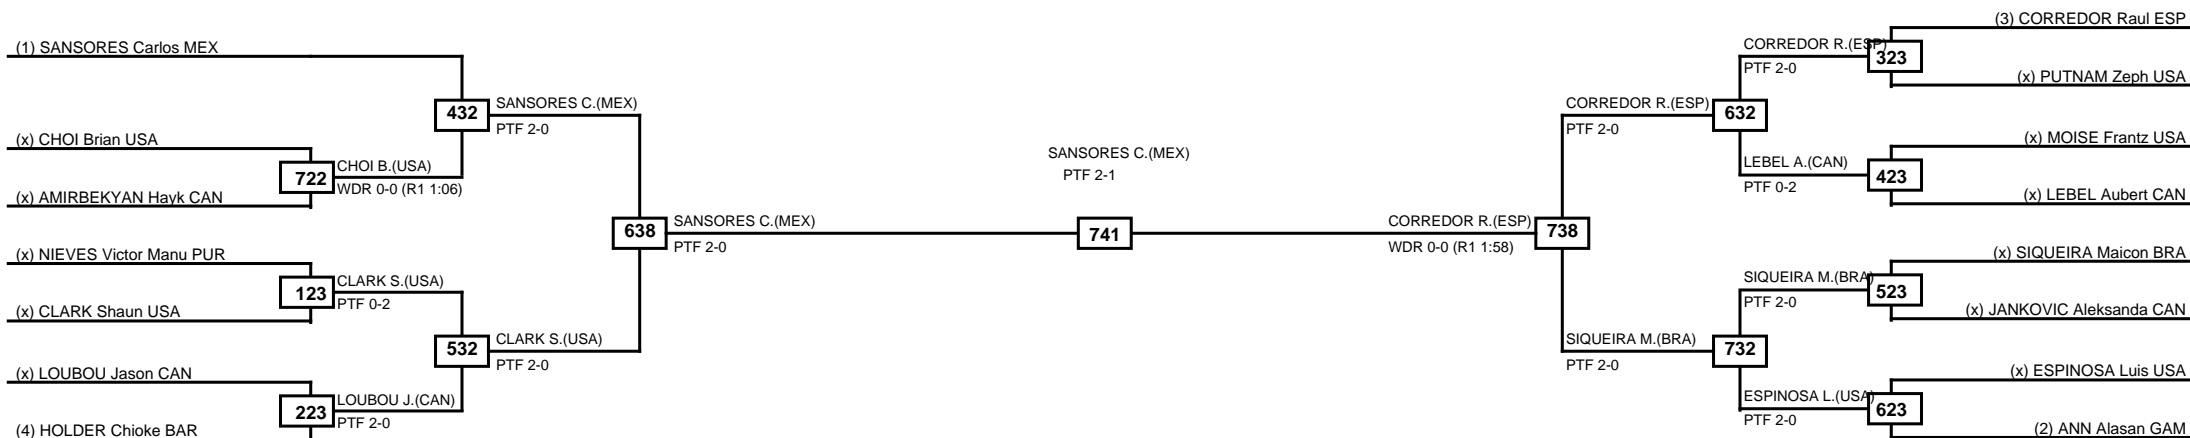

Round of 32 Round of 16 Quarterfinals Semifinals Final Semifinals Quarterfinals Round of 16 Round of 32

Classification
1 CHIOK Chun Yin HKG
2 SALIM Sharif Gergely HUN
3 RODRIGUEZ Ilay PUR
3 OMAR Rayan CAN

LEGEND RSC: Win by Referee stops contest WDR: Win by Withdrawal DQB: Win by Disqualification for Unsportsmanlike behavior
(x)Seed PFT: Win by Final score DSQ: Win by Disqualification R: Round

Round of 32 Round of 16 Quarterfinals Semifinals Final Semifinals Quarterfinals Round of 16 Round of 32

Round of 16
Quarterfinals
Semifinals
Final
Semifinals
Quarterfinals
Round of 16

Classification
1 SANSORES Carlos MEX
2 CORREDOR Raul ESP
3 CLARK Shaun USA
3 SIQUEIRA Maicon BRA

LEGEND RSC: Win by Referee stops contest WDR: Win by Withdrawal DQB: Win by Disqualification for Unsportsmanlike behavior
 (x)Seed PFT: Win by Final score DSQ: Win by Disqualification R: Round