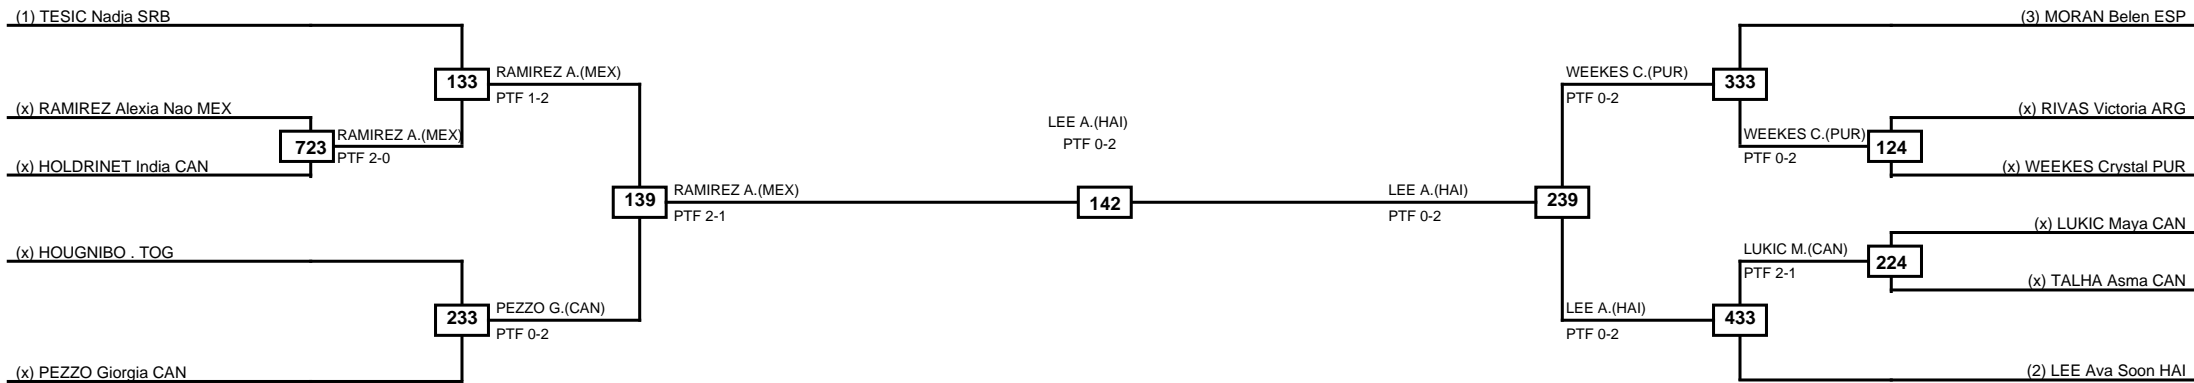

Round of 16
Quarterfinals
Semifinals
Final
Semifinals
Quarterfinals
Round of 16

Classification
1 SANSORES Carlos MEX
2 CORREDOR Raul ESP
3 CLARK Shaun USA
3 SIQUEIRA Maicon BRA

LEGEND RSC: Win by Referee stops contest WDR: Win by Withdrawal DQB: Win by Disqualification for Unsportsmanlike behavior
 (x)Seed PFT: Win by Final score DSQ: Win by Disqualification R: Round

Round of 16	Quarterfinals	Semifinals	Final	Semifinals	Quarterfinals	Round of 16
-------------	---------------	------------	-------	------------	---------------	-------------

Classification
1 LEE Ava Soon HAI
2 RAMIREZ Alexia Naomi MEX
3 PEZZO Giorgia CAN
3 WEEKES Crystal PUR