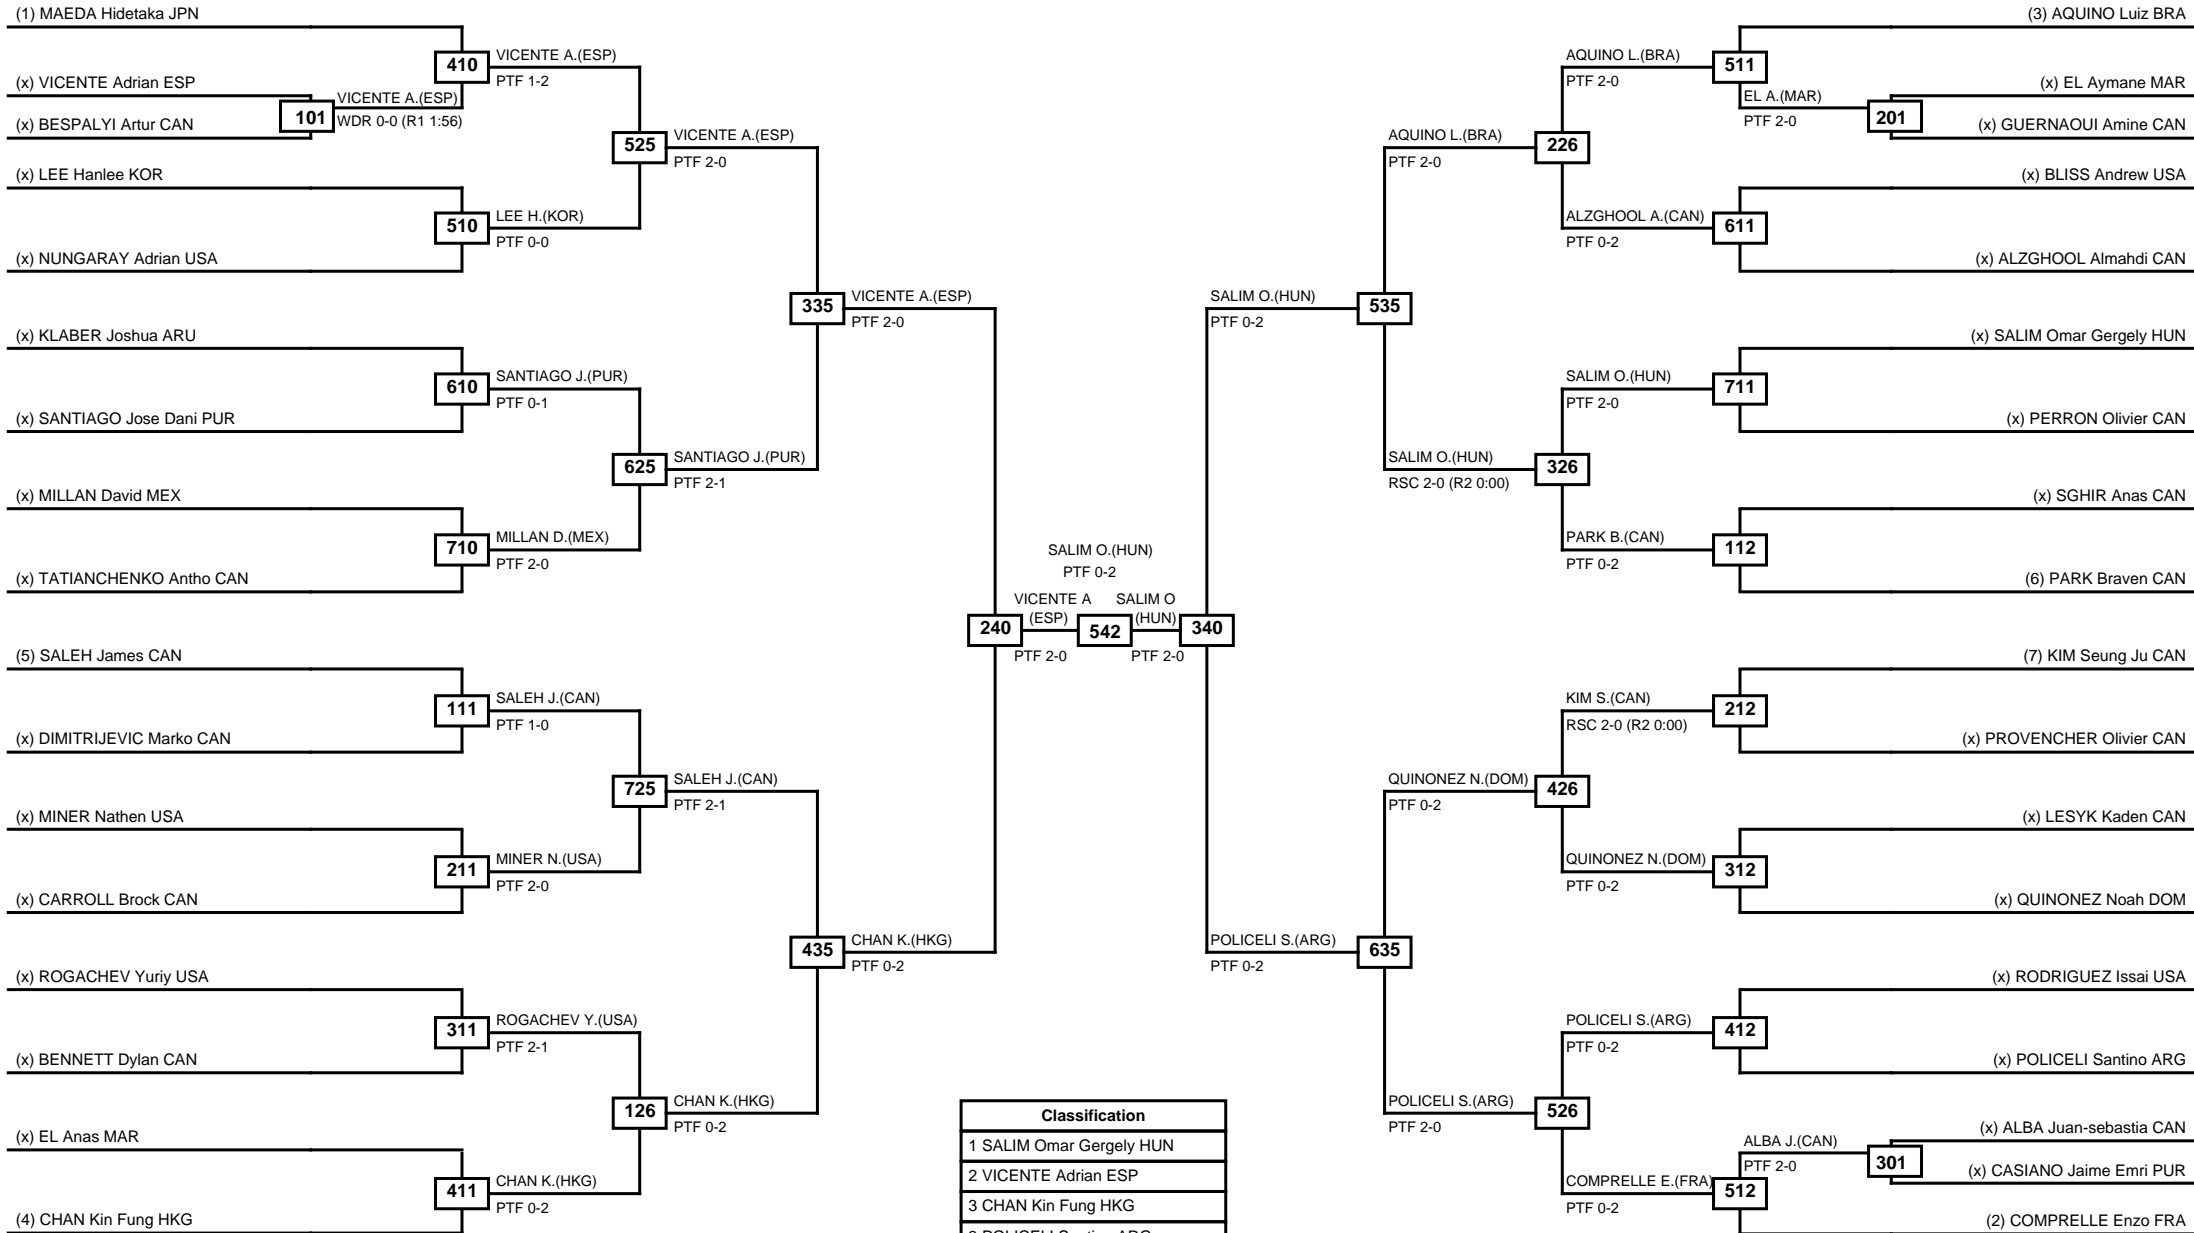

Round of 32 Round of 16 Quarterfinals Semifinals Final Semifinals Quarterfinals Round of 16 Round of 32

Classification
1 RODRIGUEZ Maikol USA
2 SOUZA Joao Victor BRA
3 JAFARZADEHPOUR Saman CAN
3 TSURUOKA Rei JPN

LEGEND RSC: Win by Referee stops contest WDR: Win by Withdrawal DQB: Win by Disqualification for Unsportsmanlike behavior
 (x)Seed PFT: Win by Final score DSQ: Win by Disqualification R: Round

Round of 64 Round of 32 Round of 16 Quarterfinals Semifinals Final Semifinals Quarterfinals Round of 16 Round of 32 Round of 64