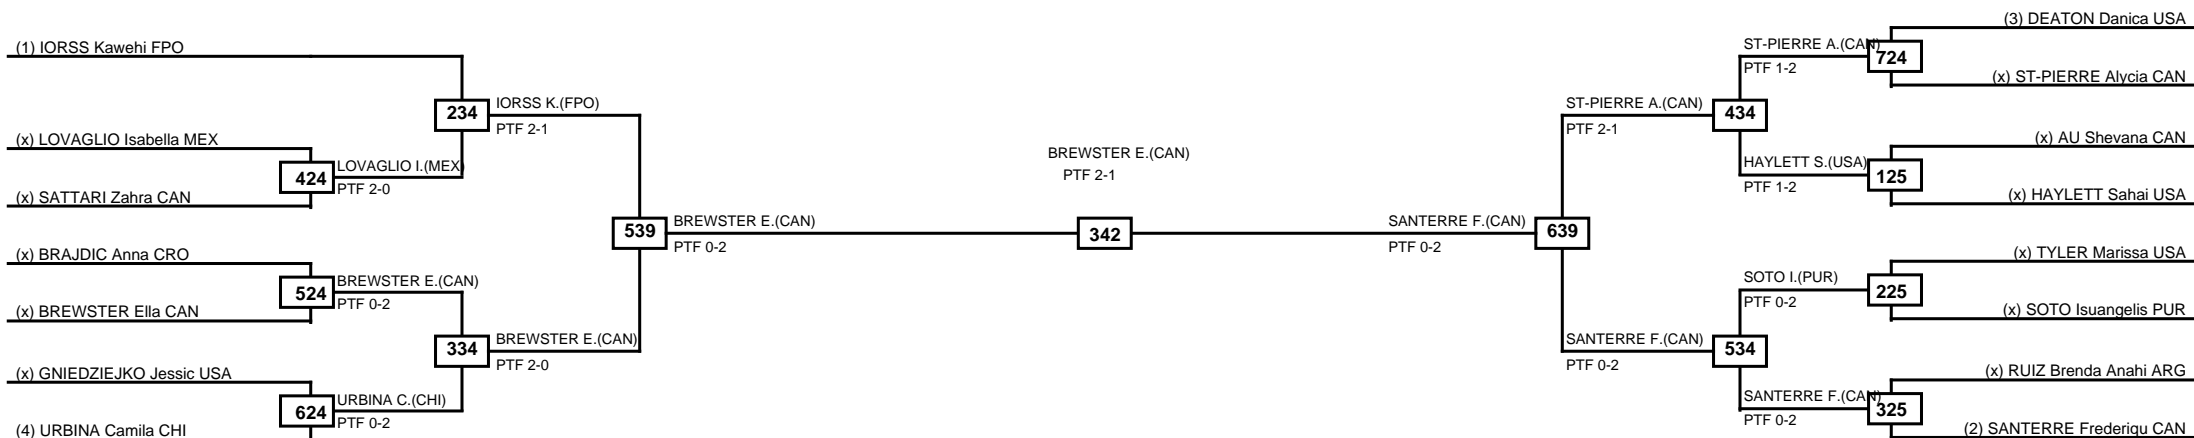

Round of 16   Quarterfinals   Semifinals   Final   Semifinals   Quarterfinals   Round of 16

Classification
1 BREWSTER Ella CAN
2 SANTERRE Frederique CAN
3 ST-PIERRE Alycia CAN
3 IORSS Kawehi FPO

LEGEND RSC: Win by Referee stops contest   WDR: Win by Withdrawal   DQB: Win by Disqualification for Unsportsmanlike behavior
(x)Seed   PFT: Win by Final score   DSQ: Win by Disqualification   R: Round