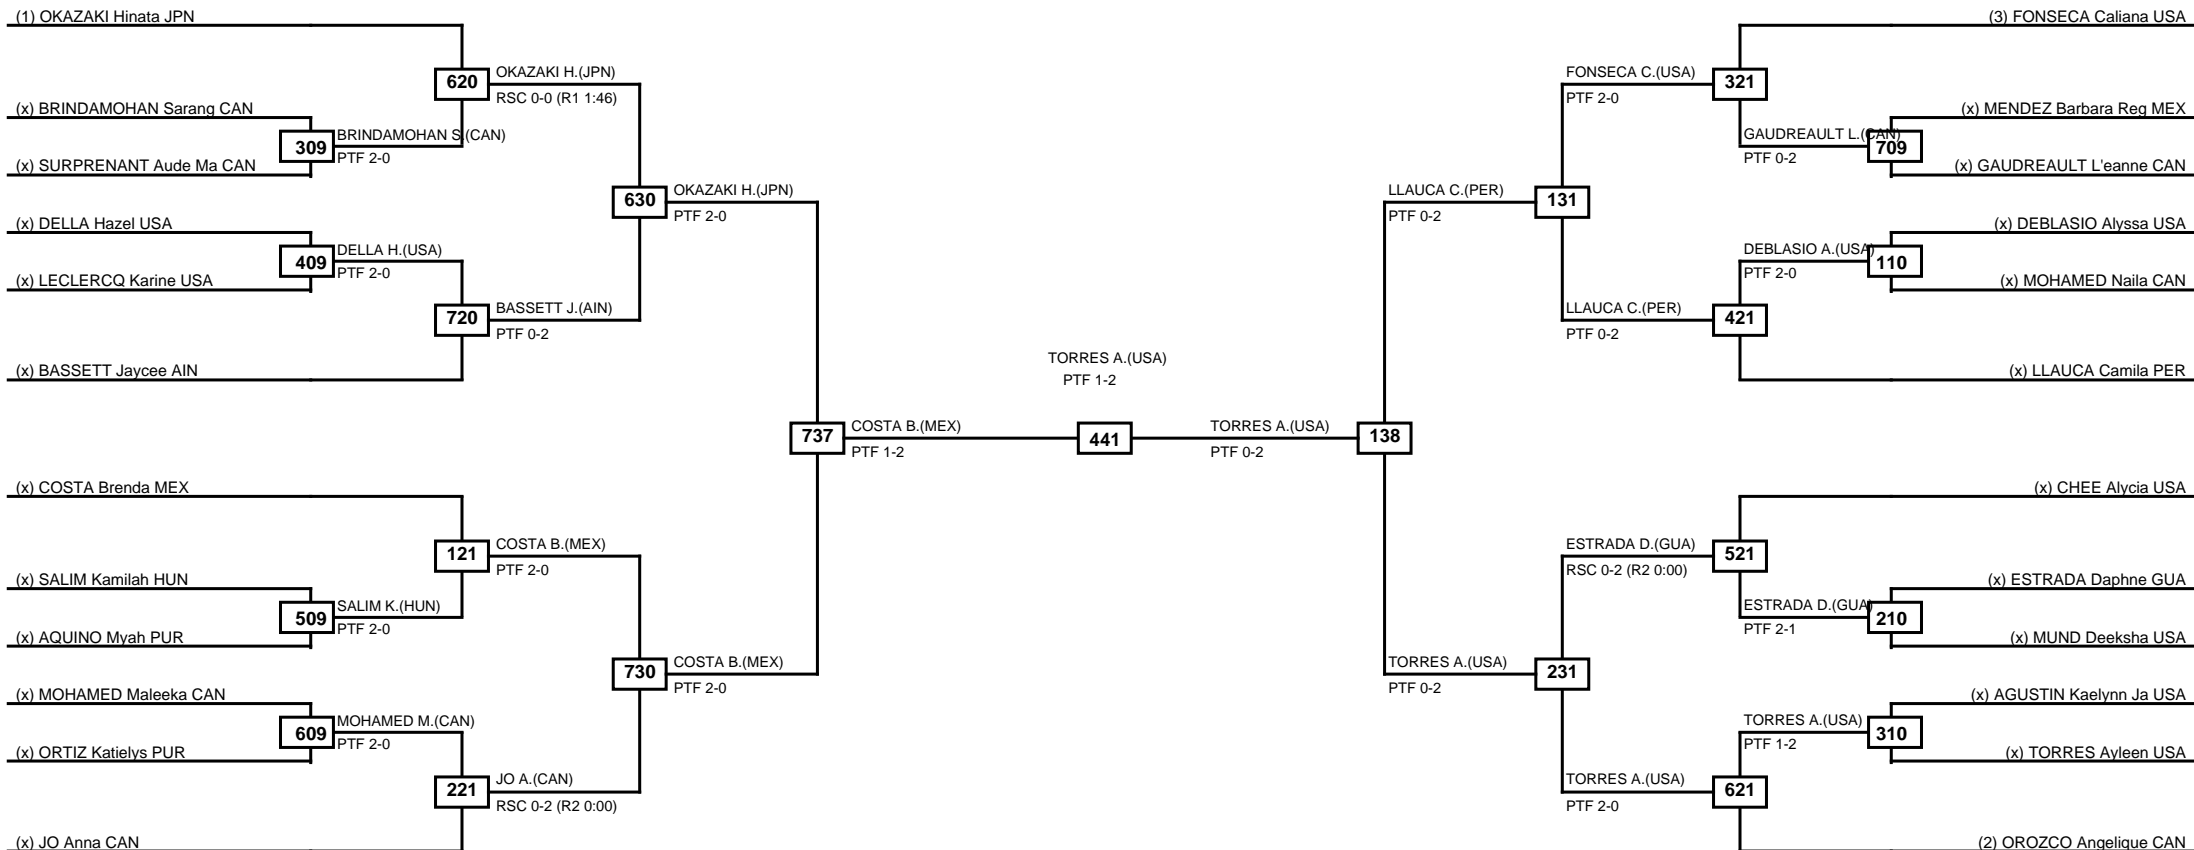

Round of 32   Round of 16   Quarterfinals   Semifinals   Final   Semifinals   Quarterfinals   Round of 16   Round of 32

Classification
1 TORRES Ayleen USA
2 COSTA Brenda MEX
3 OKAZAKI Hinata JPN
3 LLAUCA Camila PER

LEGEND RSC: Win by Referee stops contest   WDR: Win by Withdrawal   DQB: Win by Disqualification for Unsportsmanlike behavior
(x)Seed   PFT: Win by Final score   DSQ: Win by Disqualification   R: Round