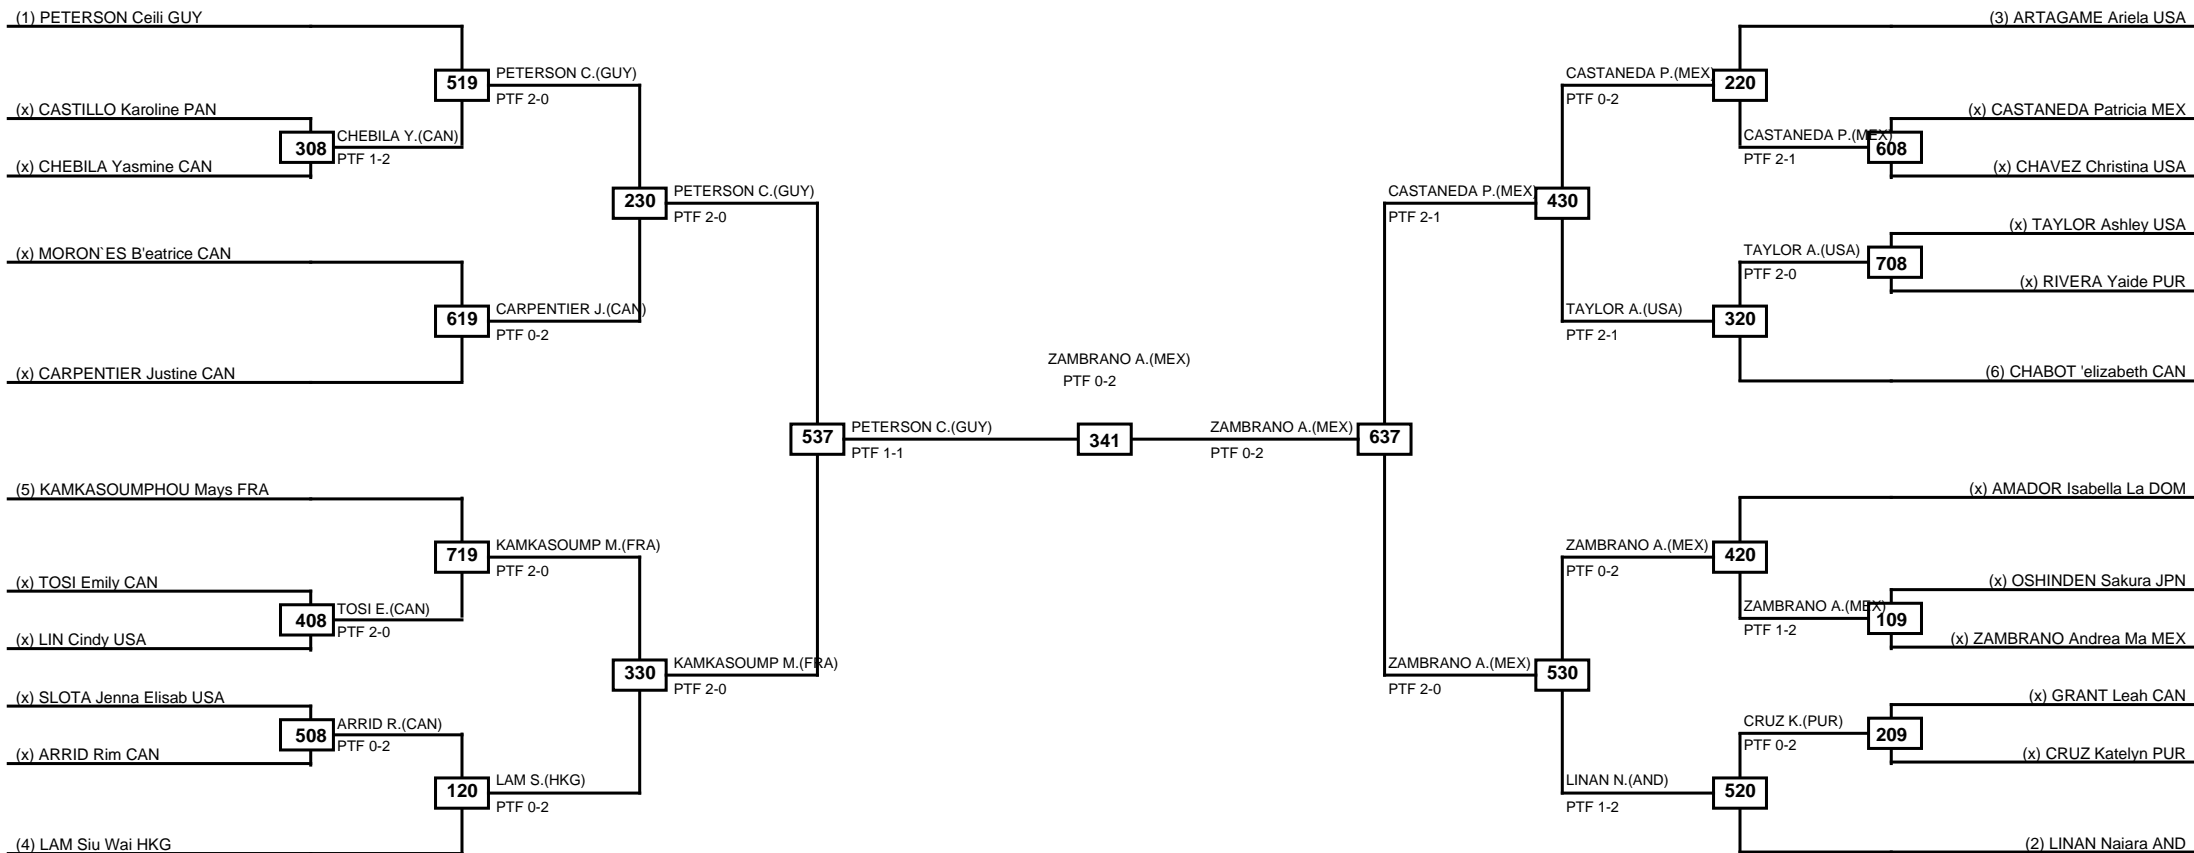

Round of 32 Round of 16 Quarterfinals Semifinals Final Semifinals Quarterfinals Round of 16 Round of 32

LEGEND RSC: Win by Referee stops contest WDR: Win by Withdrawal DQB: Win by Disqualification for Unsportsmanlike behavior
(x)Seed PFT: Win by Final score DSQ: Win by Disqualification R: Round

Round of 32 Round of 16 Quarterfinals Semifinals Final Semifinals Quarterfinals Round of 16 Round of 32

Classification
1 PEREZ Alma Maria ESP
2 KLAkala Magdalini GRE
3 FERRERIRA Nadia MEX
3 TATIANCHENKO Sophia CAN

LEGEND RSC: Win by Referee stops contest WDR: Win by Withdrawal DQB: Win by Disqualification for Unsportsmanlike behavior
 (x)Seed PFT: Win by Final score DSQ: Win by Disqualification R: Round

Round of 32 Round of 16 Quarterfinals Semifinals Final Semifinals Quarterfinals Round of 16 Round of 32