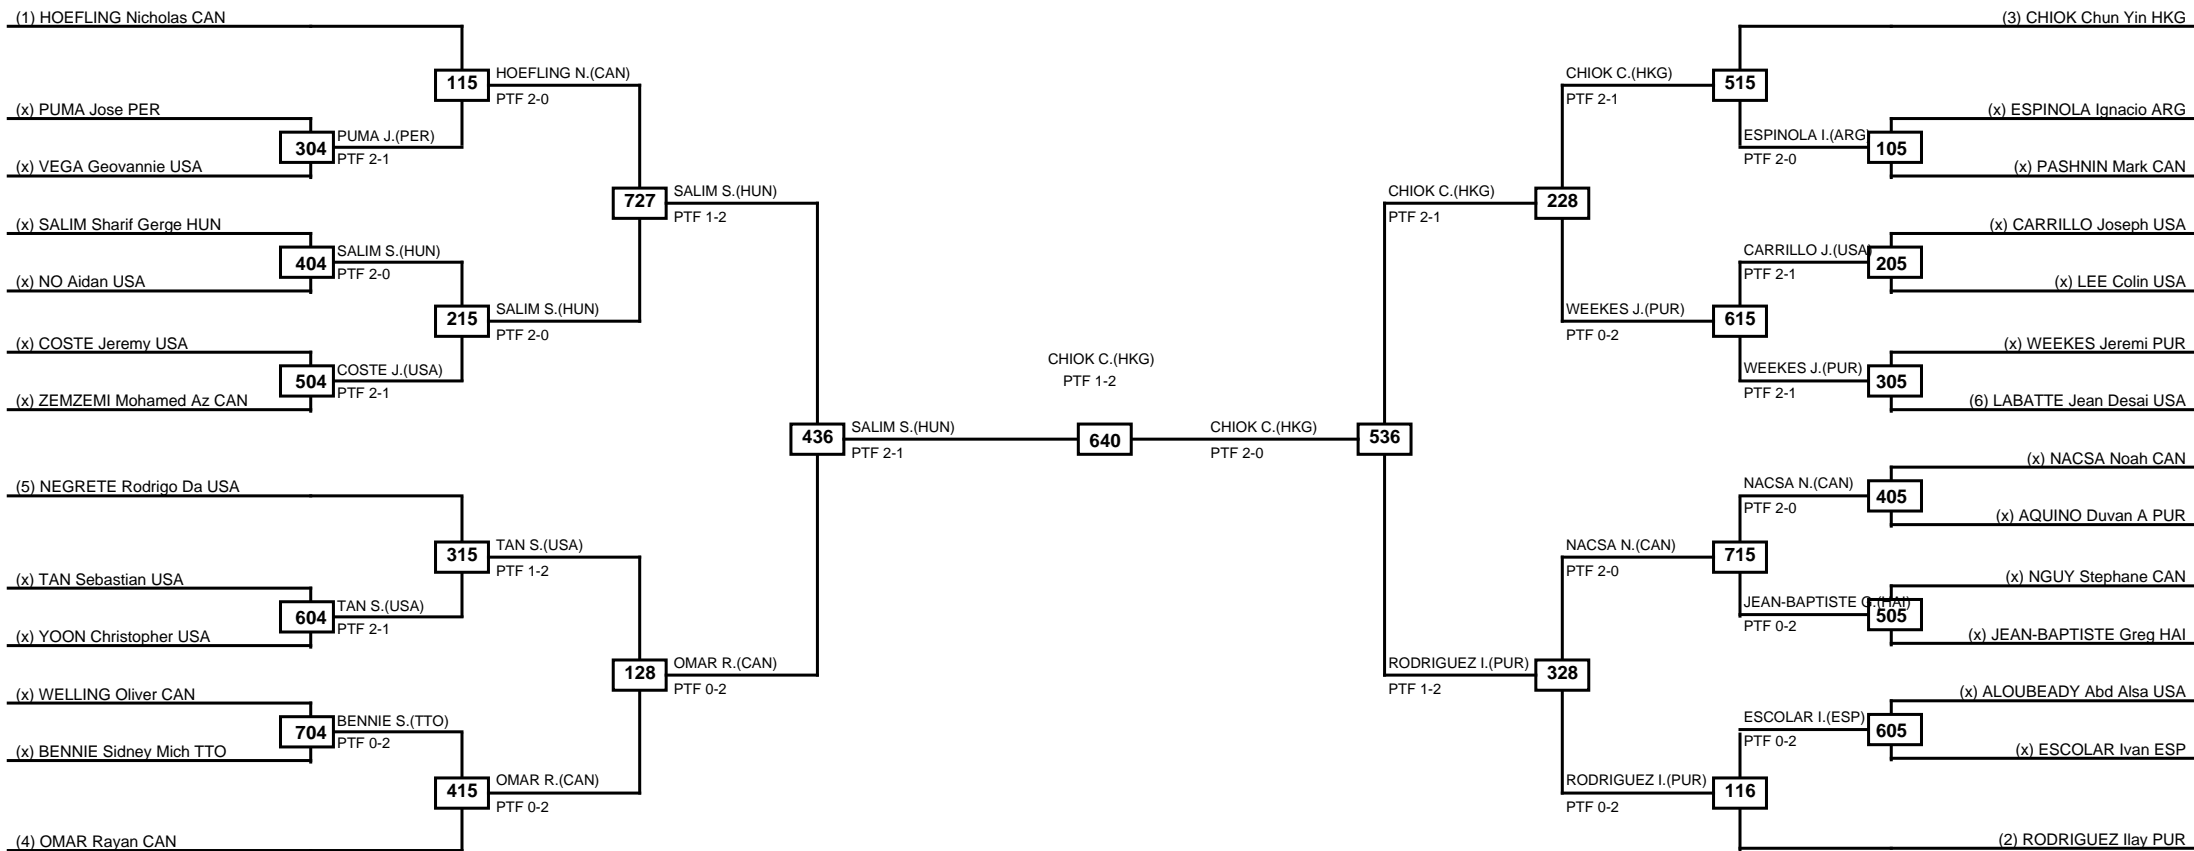

Round of 32   Round of 16   Quarterfinals   Semifinals   Final   Semifinals   Quarterfinals   Round of 16   Round of 32

Classification
1 CHIOK Chun Yin HKG
2 SALIM Sharif Gergely HUN
3 RODRIGUEZ Ilay PUR
3 OMAR Rayan CAN

LEGEND   RSC: Win by Referee stops contest   WDR: Win by Withdrawal   DQB: Win by Disqualification for Unsportsmanlike behavior
(x)Seed   PFT: Win by Final score   DSQ: Win by Disqualification   R: Round