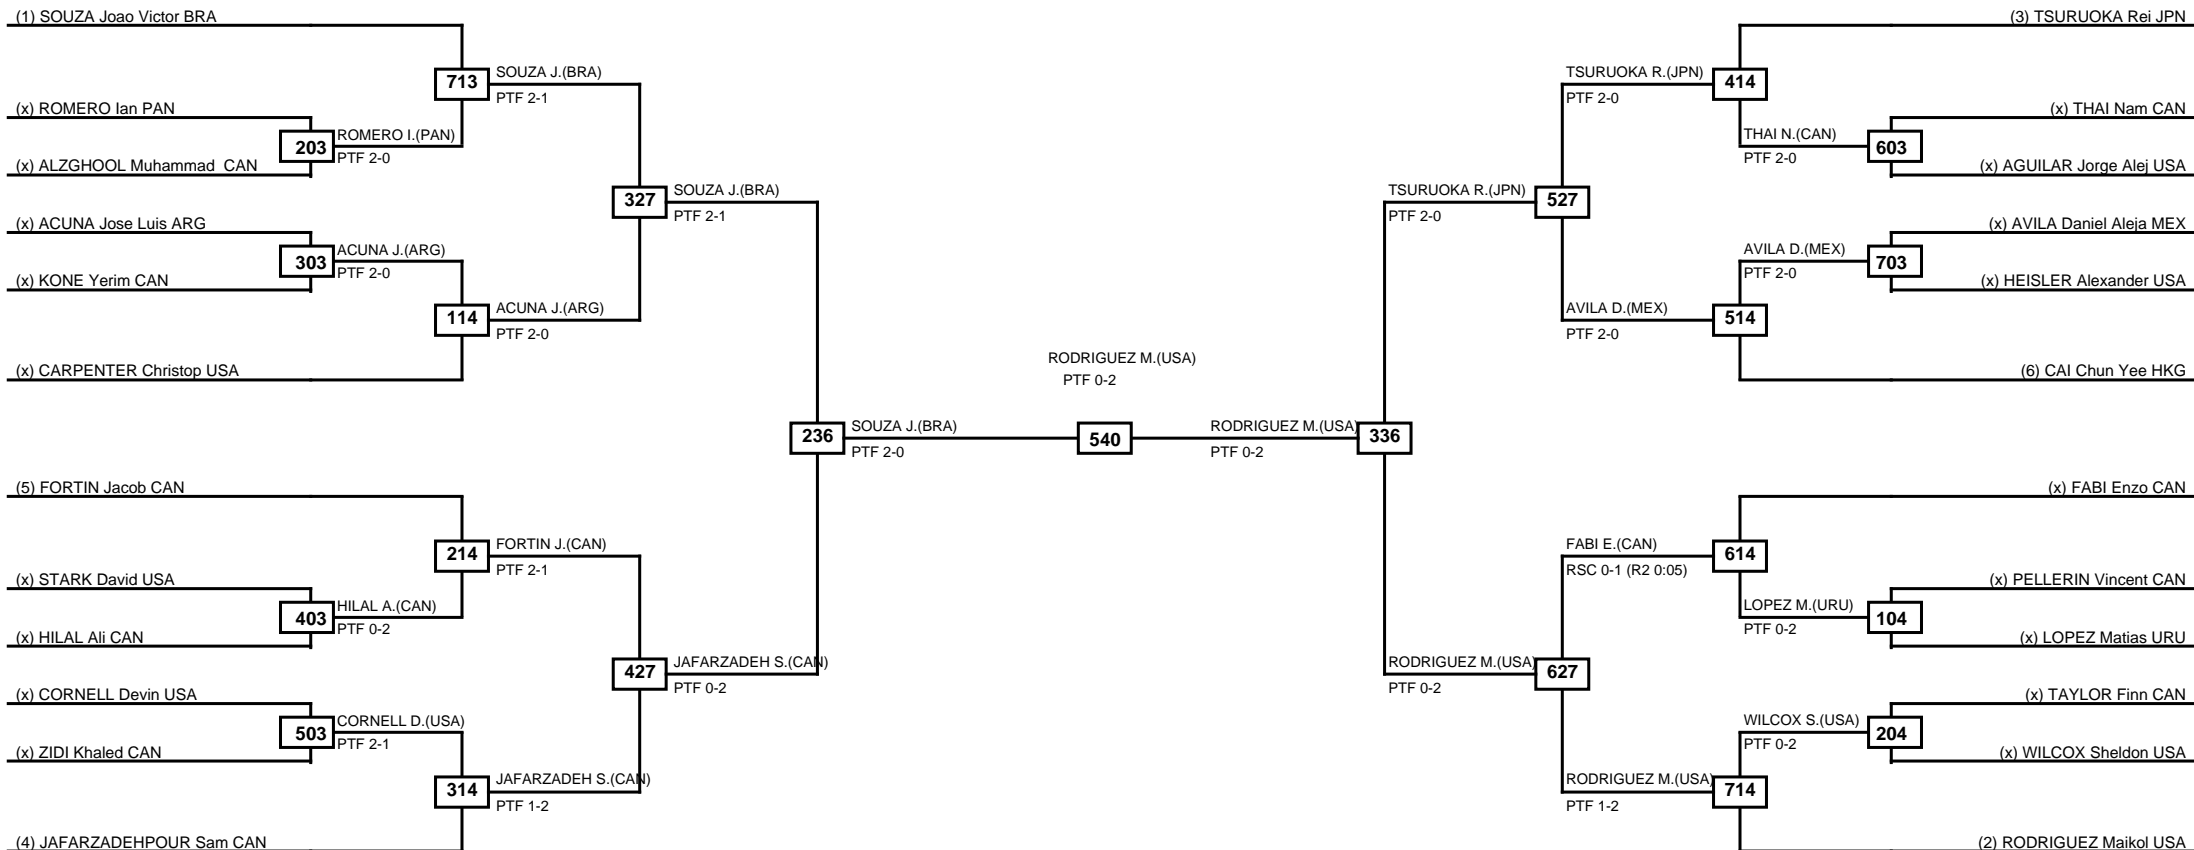

Round of 32 Round of 16 Quarterfinals Semifinals Final Semifinals Quarterfinals Round of 16 Round of 32

Classification
1 BOURIEL Ayoub CAN
2 RODRIGUES Victor USA
3 DOYLE Ryan IRL
3 SHANAFELT Noah USA

LEGEND RSC: Win by Referee stops contest WDR: Win by Withdrawal DQB: Win by Disqualification for Unsportsmanlike behavior
(x)Seed PFT: Win by Final score DSQ: Win by Disqualification R: Round

Round of 32 Round of 16 Quarterfinals Semifinals Final Semifinals Quarterfinals Round of 16 Round of 32

Classification
1 RODRIGUEZ Maikol USA
2 SOUZA Joao Victor BRA
3 JAFARZADEHPOUR Saman CAN
3 TSURUOKA Rei JPN

LEGEND RSC: Win by Referee stops contest WDR: Win by Withdrawal DQB: Win by Disqualification for Unsportsmanlike behavior
 (x)Seed PFT: Win by Final score DSQ: Win by Disqualification R: Round

Round of 64 Round of 32 Round of 16 Quarterfinals Semifinals Final Semifinals Quarterfinals Round of 16 Round of 32 Round of 64