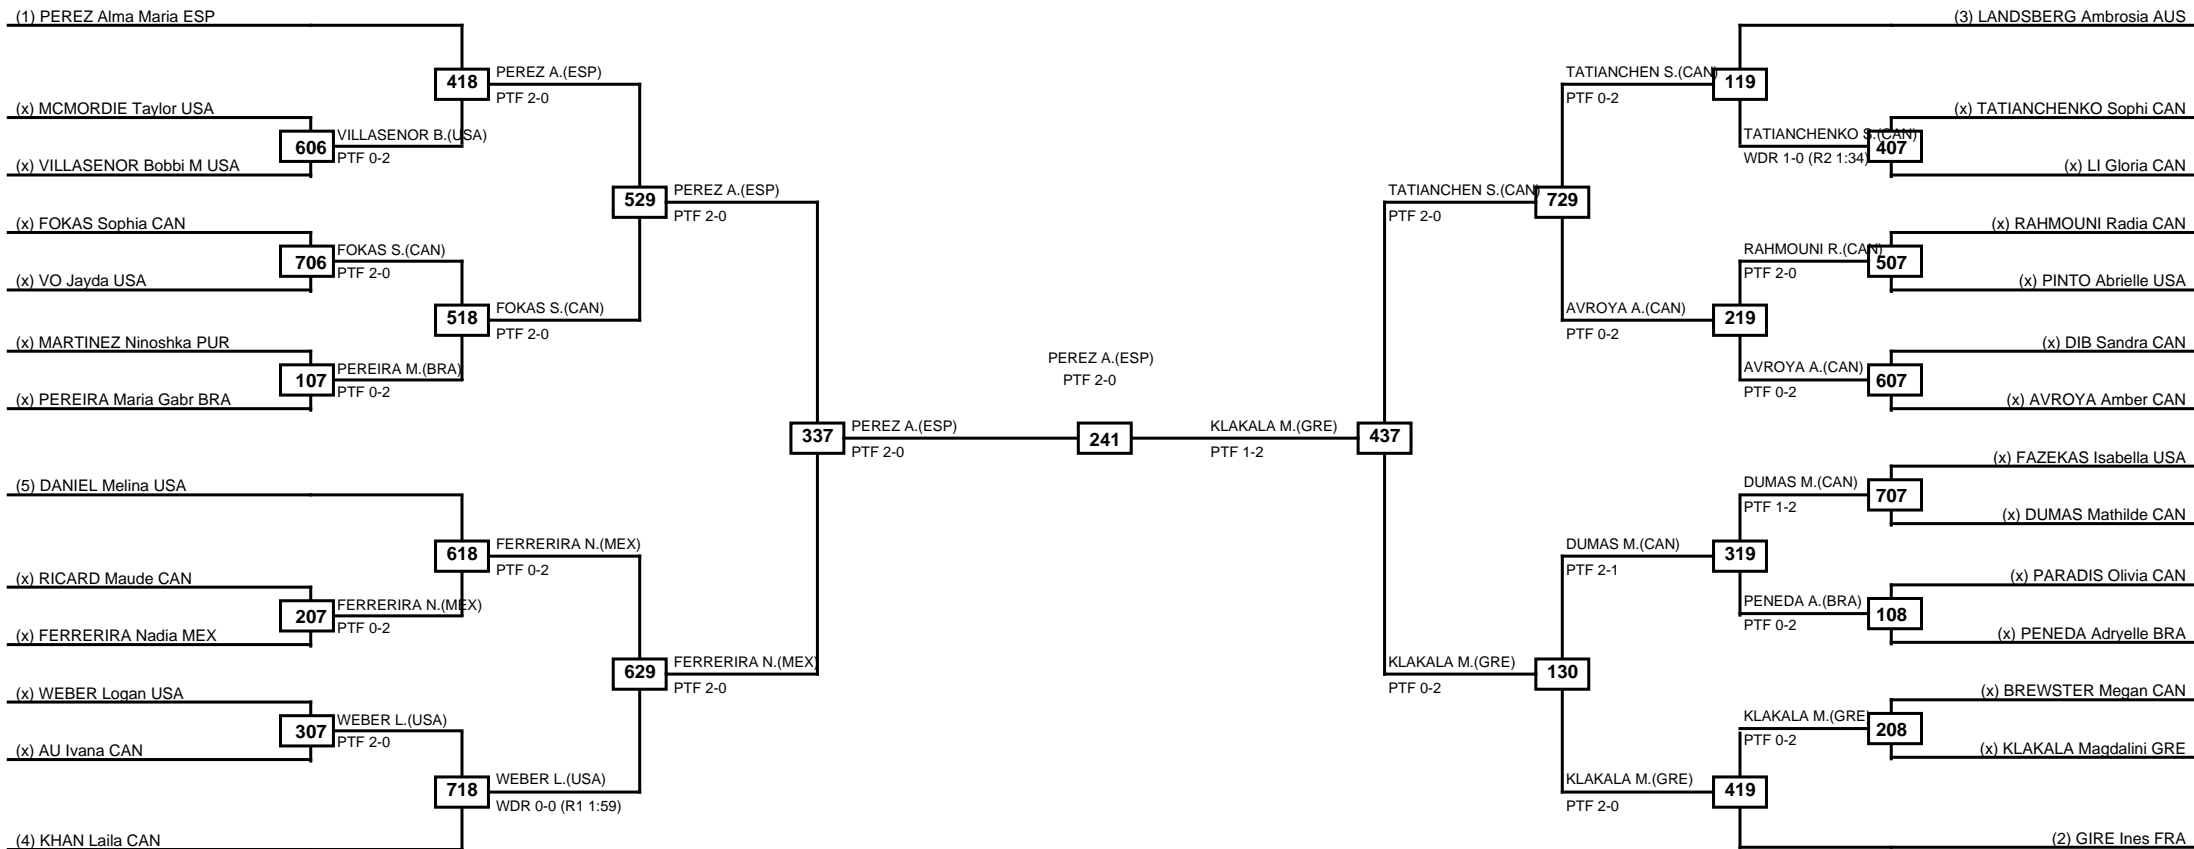

Round of 32   Round of 16   Quarterfinals   Semifinals   Final   Semifinals   Quarterfinals   Round of 16   Round of 32

Classification
1 PEREZ Alma Maria ESP
2 KLAkala Magdalini GRE
3 FERRERIRA Nadia MEX
3 TATIANCHENKO Sophia CAN

LEGEND RSC: Win by Referee stops contest   WDR: Win by Withdrawal   DQB: Win by Disqualification for Unsportsmanlike behavior
(x)Seed   PFT: Win by Final score   DSQ: Win by Disqualification   R: Round