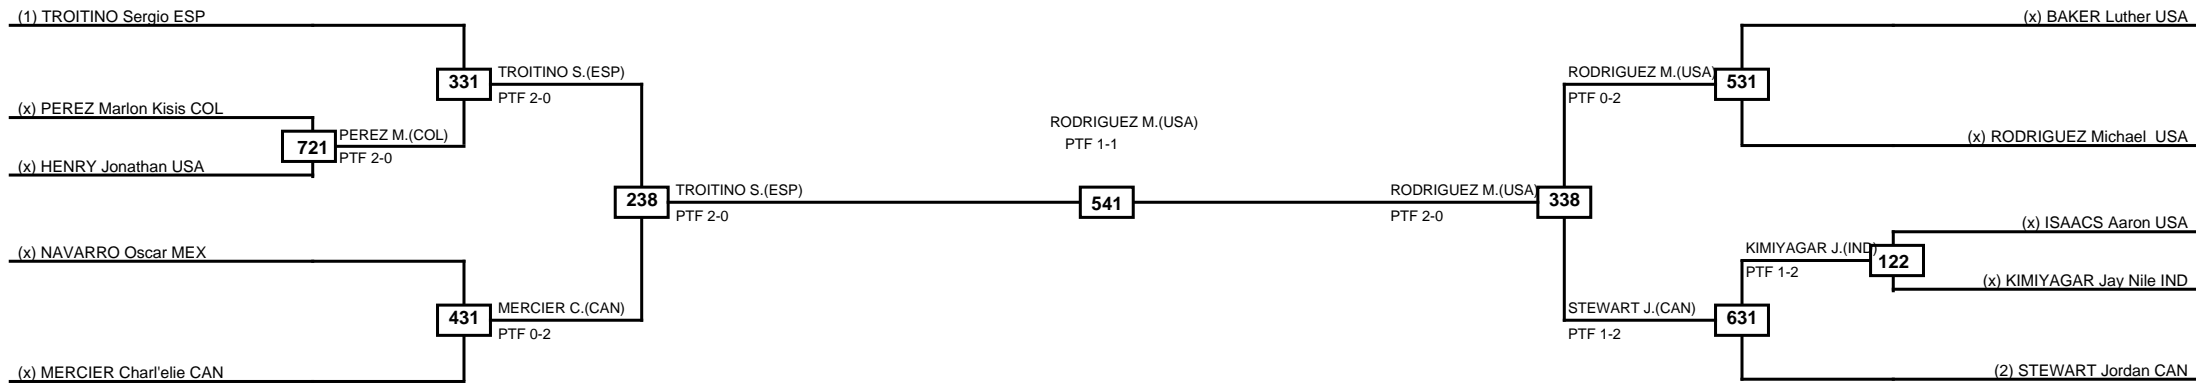

Round of 16 Quarterfinals Semifinals Final Semifinals Quarterfinals Round of 16

Classification
1 RODRIGUEZ Michael C. USA
2 TROITINO Sergio ESP
3 MERCIER Charli'elie CAN
3 STEWART Jordan CAN

LEGEND RSC: Win by Referee stops contest WDR: Win by Withdrawal DQB: Win by Disqualification for Unsportsmanlike behavior
 (x)Seed PFT: Win by Final score DSQ: Win by Disqualification R: Round

Round of 16 Quarterfinals Semifinals Final Semifinals Quarterfinals Round of 16

Classification
1 RUIZ Ramon ESP
2 MILAN Juan Antonio ESP
3 CASAS Iker MEX
3 ROBLETO David NCA

LEGEND RSC: Win by Referee stops contest WDR: Win by Withdrawal DQB: Win by Disqualification for Unsportsmanlike behavior
 (x)Seed PFT: Win by Final score DSQ: Win by Disqualification R: Round