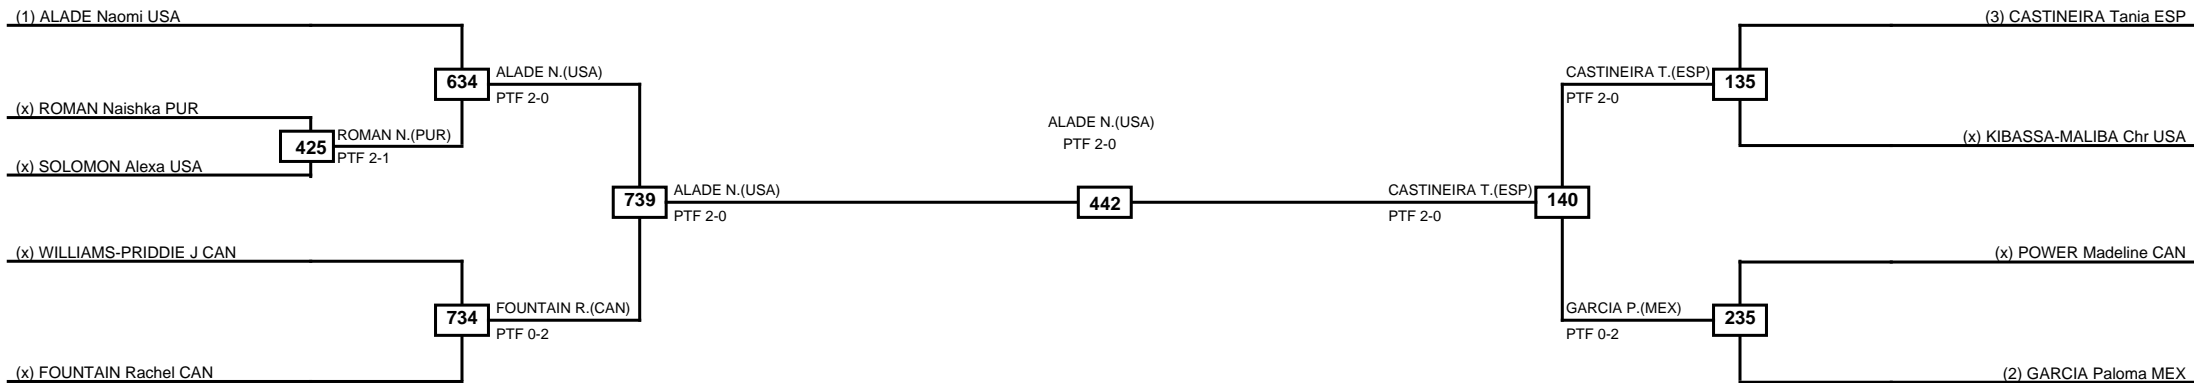

Round of 32 Round of 16 Quarterfinals Semifinals Final Semifinals Quarterfinals Round of 16 Round of 32

Classification
1 TORRES Ayleen USA
2 COSTA Brenda MEX
3 OKAZAKI Hinata JPN
3 LLAUCA Camila PER

LEGEND RSC: Win by Referee stops contest WDR: Win by Withdrawal DQB: Win by Disqualification for Unsportsmanlike behavior
 (x)Seed PFT: Win by Final score DSQ: Win by Disqualification R: Round

Round of 16	Quarterfinals	Semifinals	Final	Semifinals	Quarterfinals	Round of 16
-------------	---------------	------------	-------	------------	---------------	-------------

Classification
1 ALADE Naomi USA
2 CASTINEIRA Tania ESP
3 GARCIA Paloma MEX
3 FOUNTAIN Rachel CAN