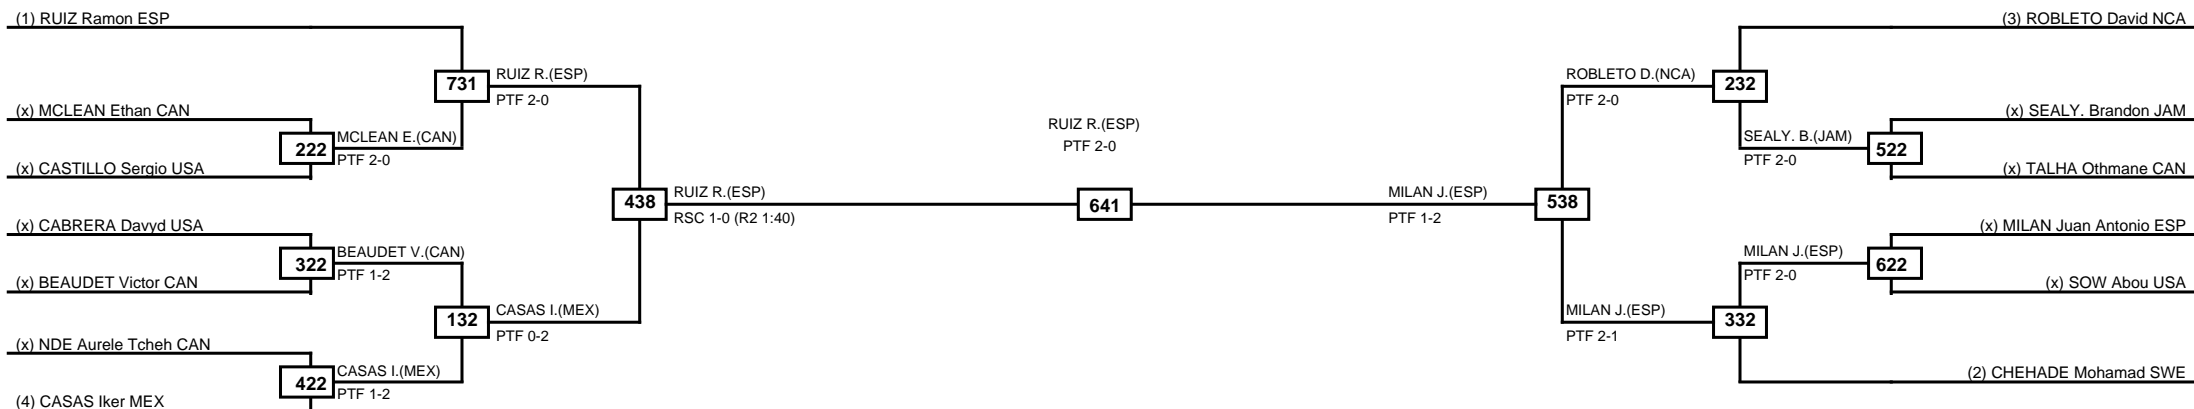

Round of 16 Quarterfinals Semifinals Final Semifinals Quarterfinals Round of 16

Classification
1 RODRIGUEZ Michael C. USA
2 TROITINO Sergio ESP
3 MERCIER Charli'elie CAN
3 STEWART Jordan CAN

LEGEND RSC: Win by Referee stops contest WDR: Win by Withdrawal DQB: Win by Disqualification for Unsportsmanlike behavior
 (x)Seed PFT: Win by Final score DSQ: Win by Disqualification R: Round

Round of 16 Quarterfinals Semifinals Final Semifinals Quarterfinals Round of 16

Classification
1 RUIZ Ramon ESP
2 MILAN Juan Antonio ESP
3 CASAS Iker MEX
3 ROBLETO David NCA

LEGEND RSC: Win by Referee stops contest WDR: Win by Withdrawal DQB: Win by Disqualification for Unsportsmanlike behavior
 (x)Seed PFT: Win by Final score DSQ: Win by Disqualification R: Round