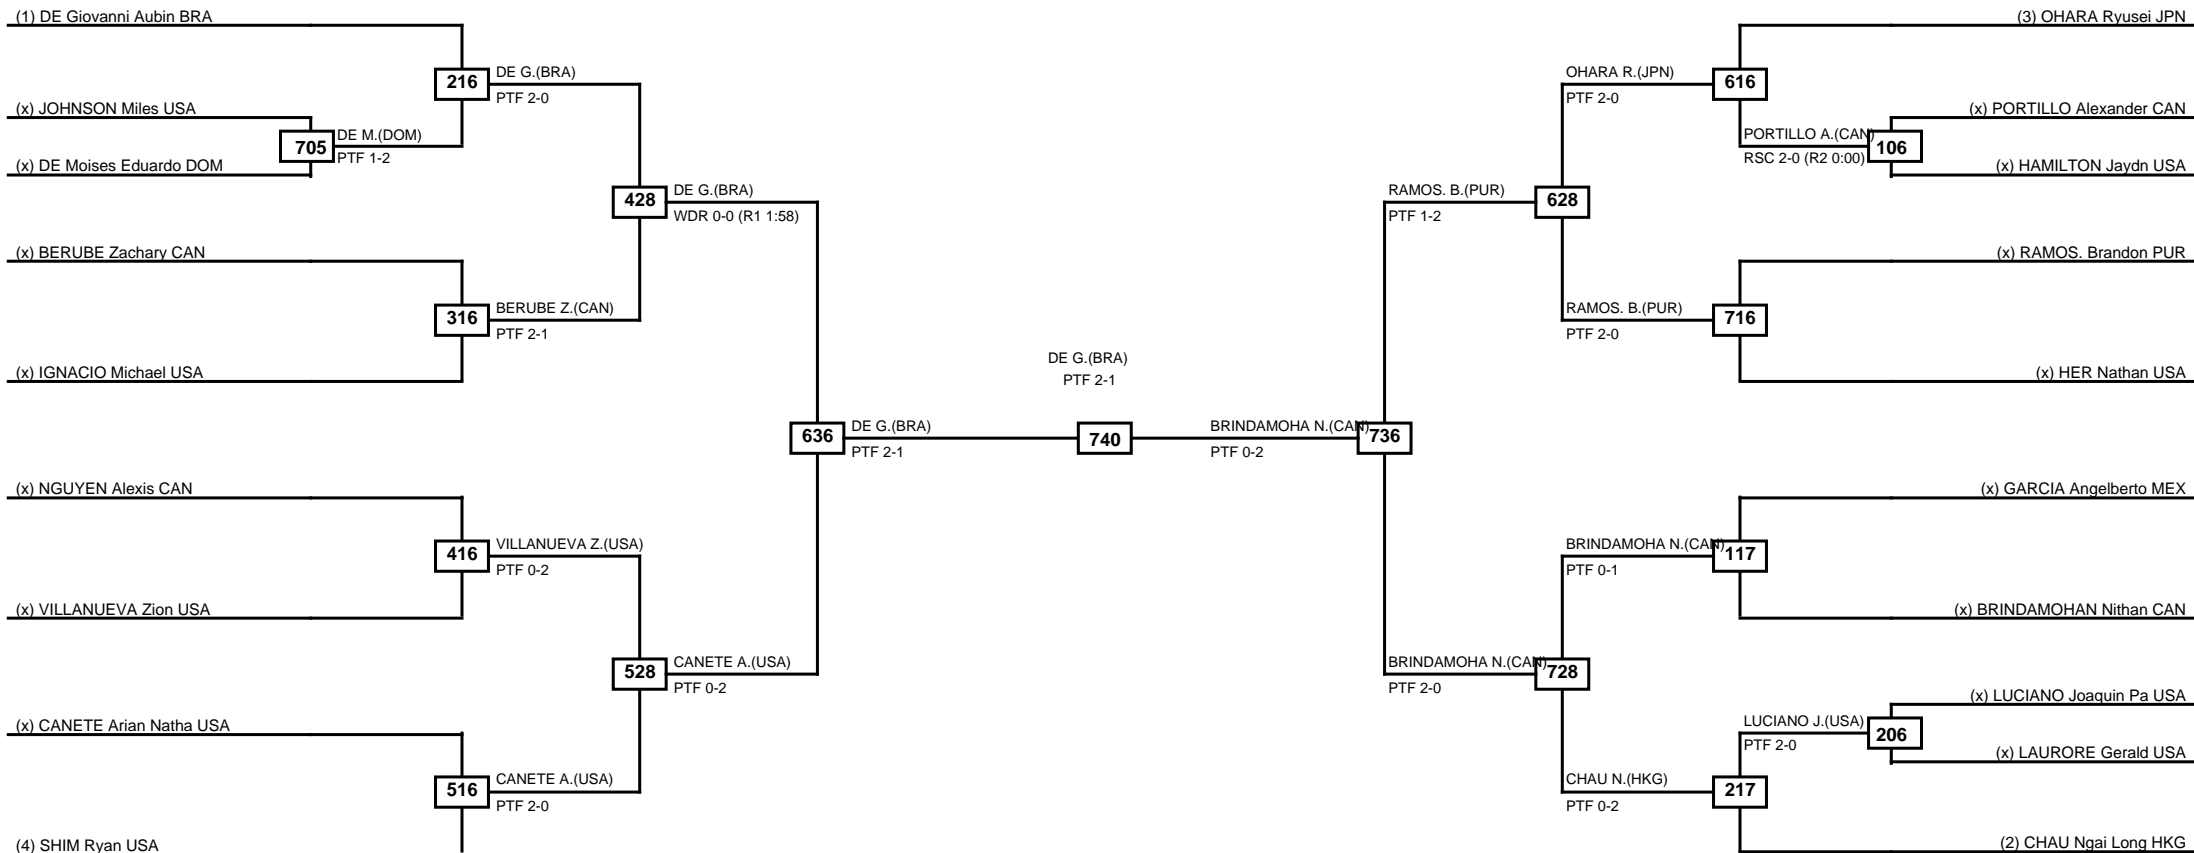

Round of 32 Round of 16 Quarterfinals Semifinals Final Semifinals Quarterfinals Round of 16 Round of 32

Classification
1 CHIOK Chun Yin HKG
2 SALIM Sharif Gergely HUN
3 RODRIGUEZ Ilay PUR
3 OMAR Rayan CAN

LEGEND RSC: Win by Referee stops contest WDR: Win by Withdrawal DQB: Win by Disqualification for Unsportsmanlike behavior
(x)Seed PFT: Win by Final score DSQ: Win by Disqualification R: Round

Round of 32 Round of 16 Quarterfinals Semifinals Final Semifinals Quarterfinals Round of 16 Round of 32