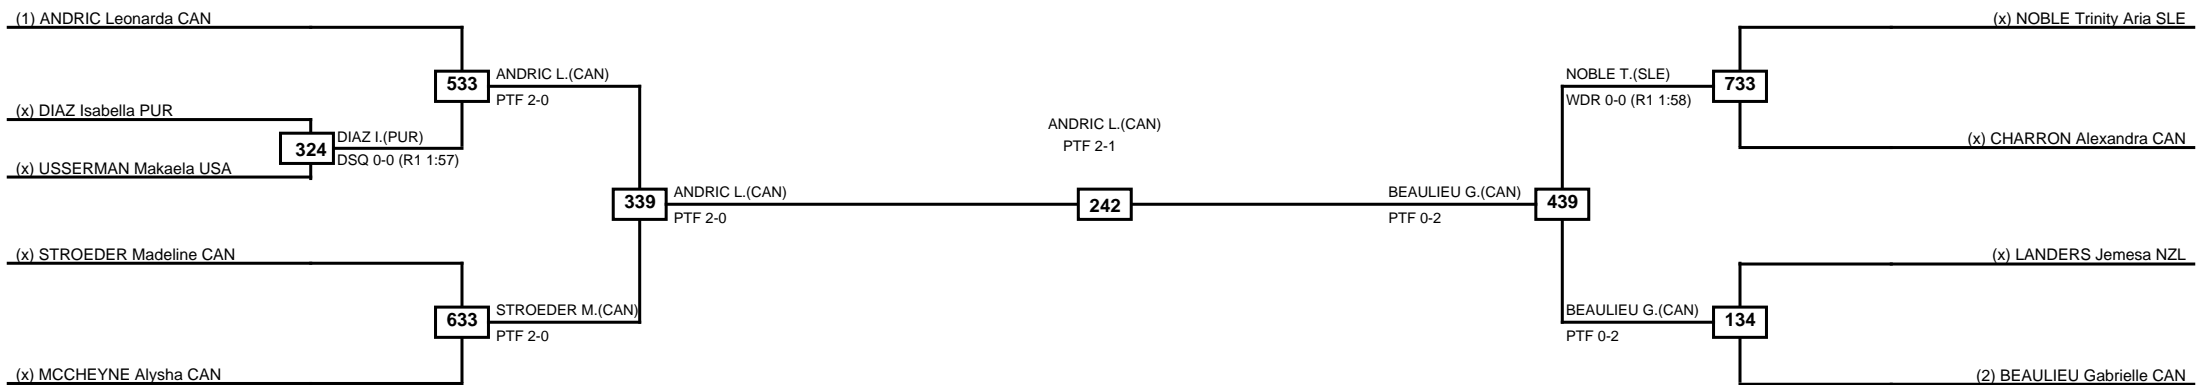

Round of 16	Quarterfinals	Semifinals	Final	Semifinals	Quarterfinals	Round of 16

Classification
1 ANDRIC Leonarda CAN
2 BEAULIEU Gabrielle CAN
3 STROEDER Madeline CAN
3 NOBLE Trinity Arianna Isabella SLE

LEGEND	RSC: Win by Referee stops contest	WDR: Win by Withdrawal	DQB: Win by Disqualification for Unsportsmanlike behavior
(x)Seed	PFT: Win by Final score	DSQ: Win by Disqualification	R: Round