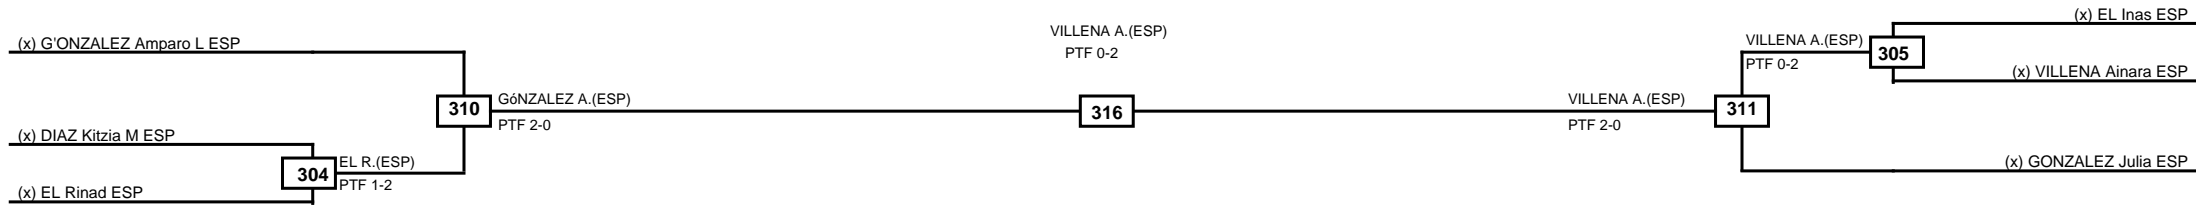

Quarterfinals Semifinals

Final

Semifinals

Quarterfinals

Classification
1 VILLENA DIEGO Ainara ESP
2 GÁÑZALEZ REYES Amparo Lucía-a ESP
3 EL FOUNTI Rinad ESP
3 GONZALEZ PINO Julia ESP

LEGEND RSC: Win by Referee stops contest WDR: Win by Withdrawal DQB: Win by Disqualification for Unsportsmanlike behavior
(x)Seed PTF: Win by Final score DSQ: Win by Disqualification R: Round