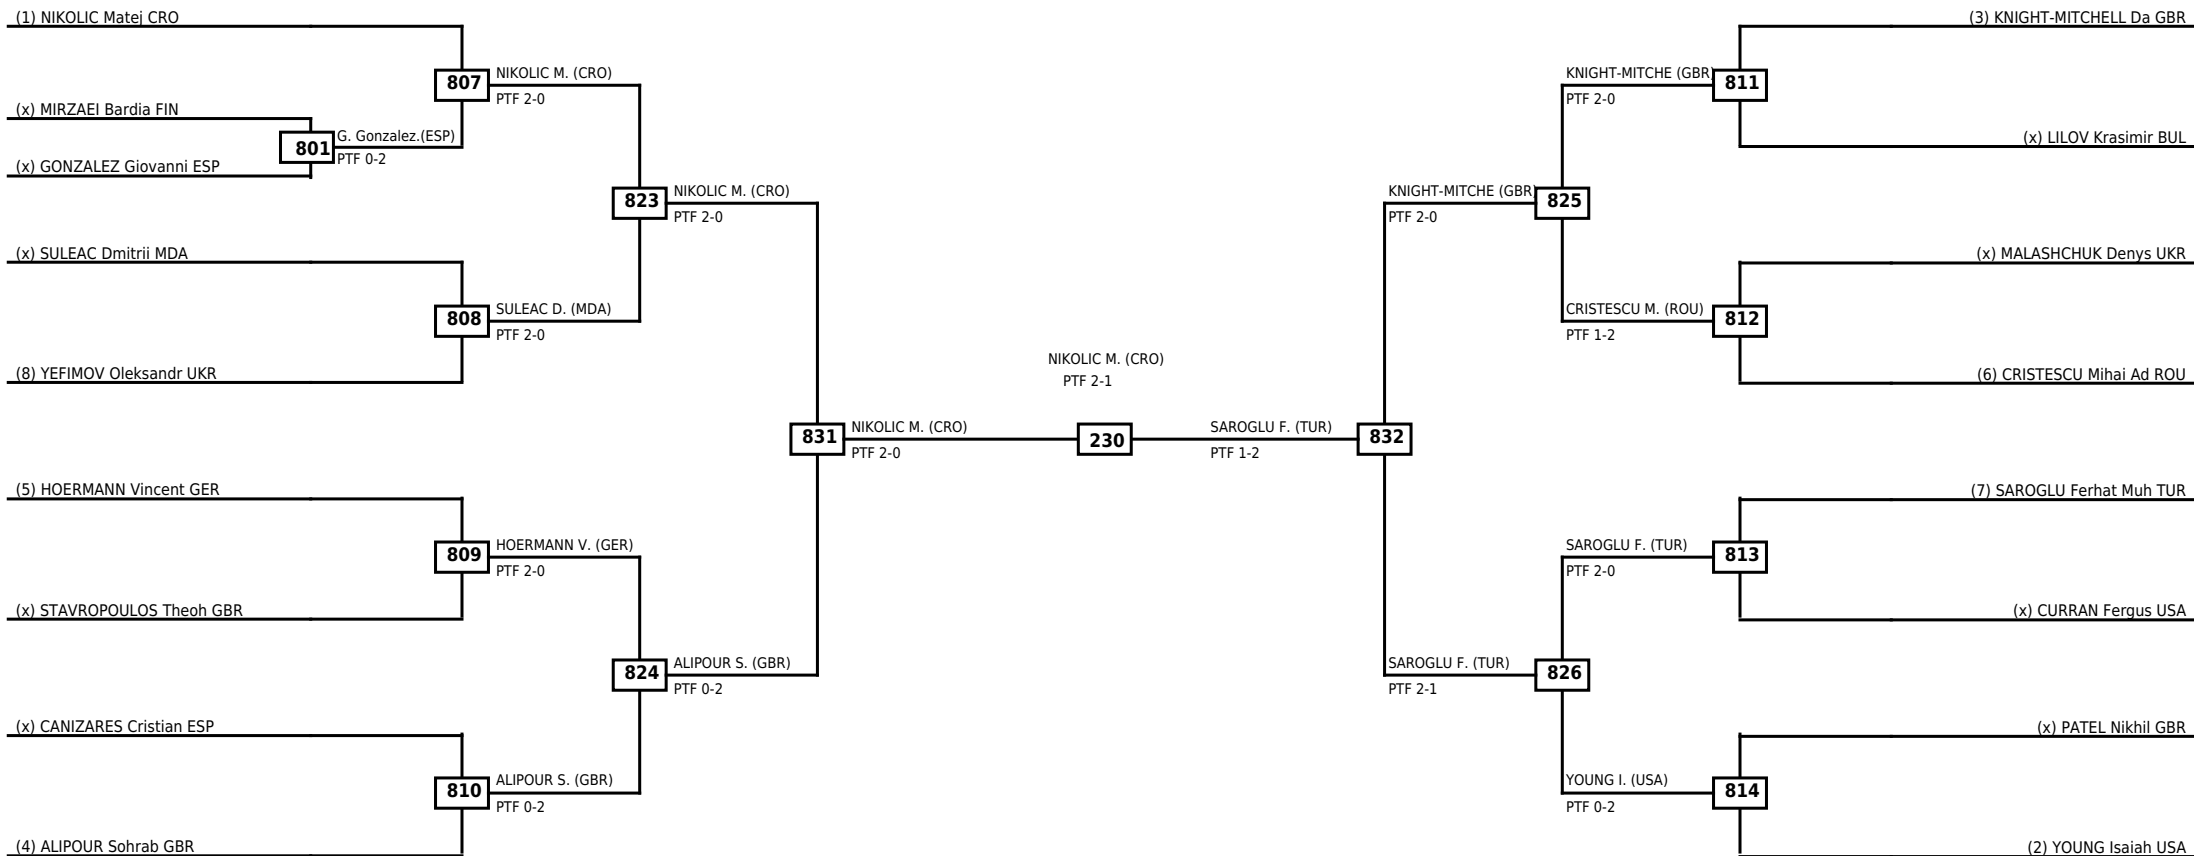

Quarterfinals	Semifinals	Final	Quarterfinals
---------------	------------	-------	---------------

Classification
1 OBERHOFER Alexander ITA
2 MONTINARO Simone ITA
3 BARRUOL Uggo FRA
3 MEHNANA Nahil FRA

LEGEND RSC: Win by Referee stops contest WDR: Win by Withdrawal DQB: Win by Disqualification for Unsportsmanlike behavior
 (x)Seed PTF: Win by Final score DSQ: Win by Disqualification R: Round

Round of 32 Round of 16 Quarterfinals Semifinals Final Semifinals Quarterfinals Round of 16 Round of 32

Classification
1 NIKOLIC Matej CRO
2 SAROGLU Ferhat Muhammet TUR
3 KNIGHT-MITCHELL Dantrell GBR
3 ALIPOUR Sohrab GBR

LEGEND RSC: Win by Referee stops contest WDR: Win by Withdrawal DQB: Win by Disqualification for Unsportsmanlike behavior
(x)Seed PTF: Win by Final score DSQ: Win by Disqualification R: Round

Round of 32 Round of 16 Quarterfinals Semifinals Final Semifinals Quarterfinals Round of 16 Round of 32