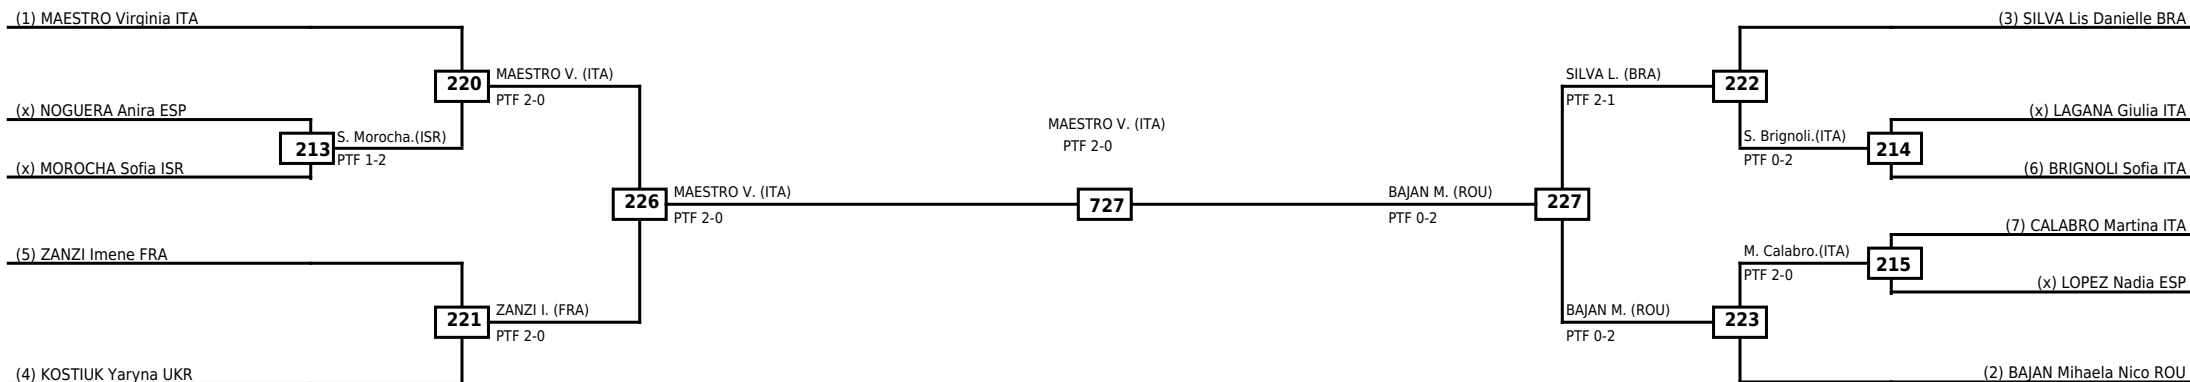

Round of 32 Round of 16 Quarterfinals Semifinals Final Semifinals Quarterfinals Round of 16 Round of 32

Classification
1 AYDIN Ela GER
2 CHRISTY Beth GBR
3 MILLER Montana USA
3 VUKIC Margarita CRO

LEGEND RSC: Win by Referee stops contest WDR: Win by Withdrawal DQB: Win by Disqualification for Unsportsmanlike behavior
(x)Seed PTF: Win by Final score DSQ: Win by Disqualification R: Round

Round of 32 Round of 16 Quarterfinals Semifinals Final Semifinals Quarterfinals Round of 16 Round of 32

Classification
1 SHUMSKY Sofia USA
2 KLAKALA Magdalini GRE
3 SPASOJEVIC Sara CRO
3 AL Elisa ITA

LEGEND RSC: Win by Referee stops contest WDR: Win by Withdrawal DQB: Win by Disqualification for Unsportsmanlike behavior
(x)Seed PTF: Win by Final score DSQ: Win by Disqualification R: Round

Round of 16	Quarterfinals	Semifinals	Final
-------------	---------------	------------	-------

Classification
1 MAESTRO Virginia ITA
2 BAJAN Mihaela Nicoleta Claudia ROU
3 SILVA GONCALVES Lis Danielle BRA
3 ZANZI Imene FRA

LEGEND RSC: Win by Referee stops contest WDR: Win by Withdrawal DQB: Win by Disqualification for Unsportsmanlike behavior
 (x)Seed PTF: Win by Final score DSQ: Win by Disqualification R: Round

Round of 32 Round of 16 Quarterfinals Semifinals Final Semifinals Quarterfinals Round of 16 Round of 32