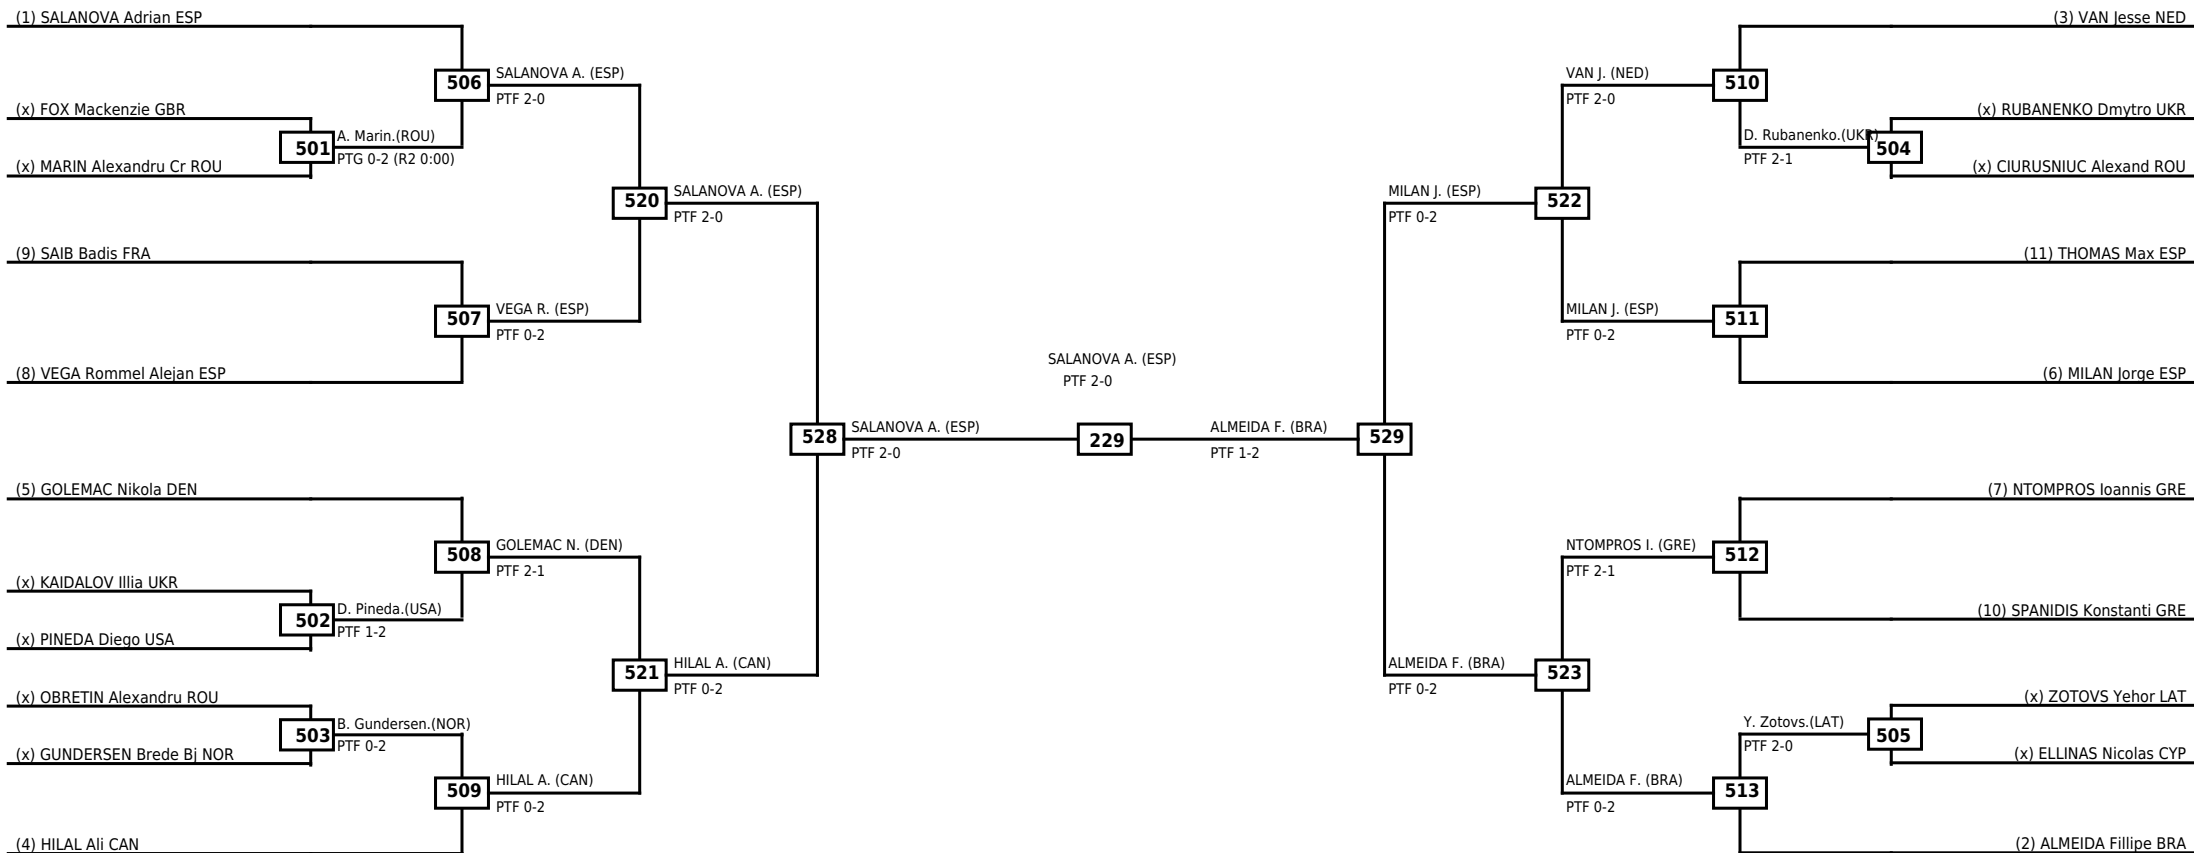

Round of 32 Round of 16 Quarterfinals Semifinals Final Semifinals Quarterfinals Round of 16 Round of 32

Classification
1 NIKOLIC Matej CRO
2 SAROGLU Ferhat Muhammet TUR
3 KNIGHT-MITCHELL Dantrell GBR
3 ALIPOUR Sohrab GBR

LEGEND RSC: Win by Referee stops contest WDR: Win by Withdrawal DQB: Win by Disqualification for Unsportsmanlike behavior
(x)Seed PTF: Win by Final score DSQ: Win by Disqualification R: Round

Round of 32 Round of 16 Quarterfinals Semifinals Final Semifinals Quarterfinals Round of 16 Round of 32

Round of 32 Round of 16 Quarterfinals Semifinals Final Semifinals Quarterfinals Round of 16 Round of 32

Classification
1 SALANOVA Adrian ESP
2 ALMEIDA Fillipe BRA
3 HILAL Ali CAN
3 MILAN Jorge ESP

LEGEND RSC: Win by Referee stops contest WDR: Win by Withdrawal DQB: Win by Disqualification for Unsportsmanlike behavior
 (x)Seed PTF: Win by Final score DSQ: Win by Disqualification R: Round