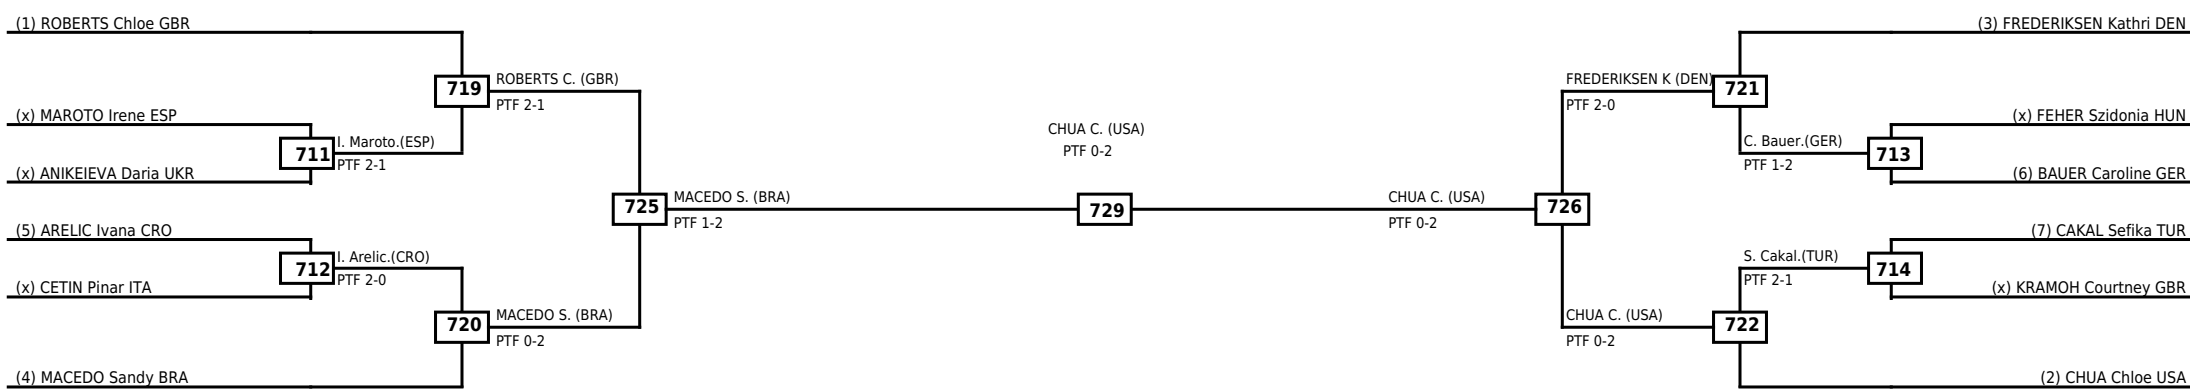

Round of 16	Quarterfinals	Semifinals	Final
-------------	---------------	------------	-------

Classification
1 DEMIRCIOGLU Huseyin Berat TUR
2 GEORGIEVSKI Dejan MKD
3 AGRISAN Stefan Gabriel ROU
3 CARAGEA Tudor Gabriel ROU

LEGEND RSC: Win by Referee stops contest WDR: Win by Withdrawal DQB: Win by Disqualification for Unsportsmanlike behavior
 (x)Seed PTF: Win by Final score DSQ: Win by Disqualification R: Round

Quarterfinals	Semifinals	Final
---------------	------------	-------

Classification
1 OLIVEIRA Mikaela BRA
2 HOERMANN Emily GER
3 LEON Andrea Naiara ESP
3 BAHMANI Zahra GBR

LEGEND RSC: Win by Referee stops contest WDR: Win by Withdrawal DQB: Win by Disqualification for Unsportsmanlike behavior
 (x)Seed PTF: Win by Final score DSQ: Win by Disqualification R: Round

Round of 16	Quarterfinals	Semifinals	Final
-------------	---------------	------------	-------

Classification
1 CHUA Chloe USA
2 MACEDO Sandy BRA
3 FREDERIKSEN Kathrine Kamp Nordentoft DEN
3 ROBERTS Chloe GBR