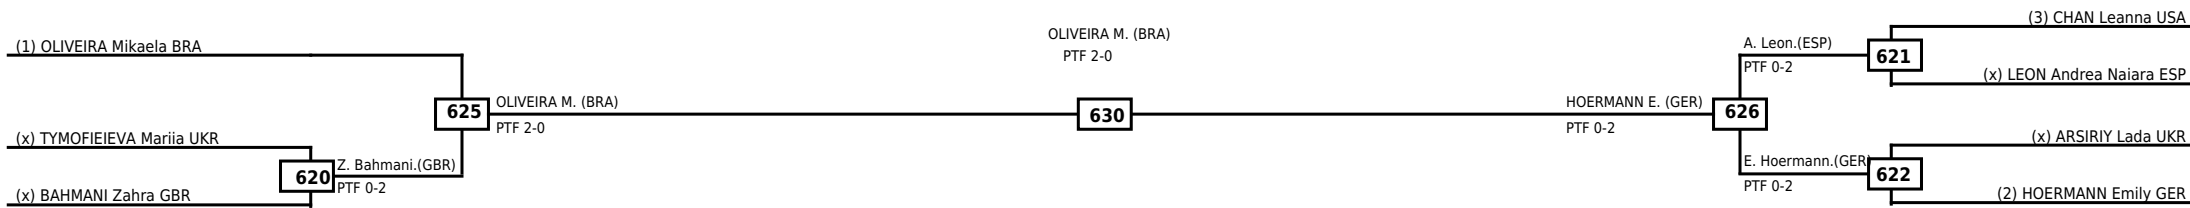

Quarterfinals	Semifinals	Final

Classification
1 OLIVEIRA Mikaela BRA
2 HOERMANN Emily GER
3 LEON Andrea Naiara ESP
3 BAHMANI Zahra GBR

LEGEND RSC: Win by Referee stops contest WDR: Win by Withdrawal DQB: Win by Disqualification for Unsportsmanlike behavior
(x)Seed PTF: Win by Final score DSQ: Win by Disqualification R: Round