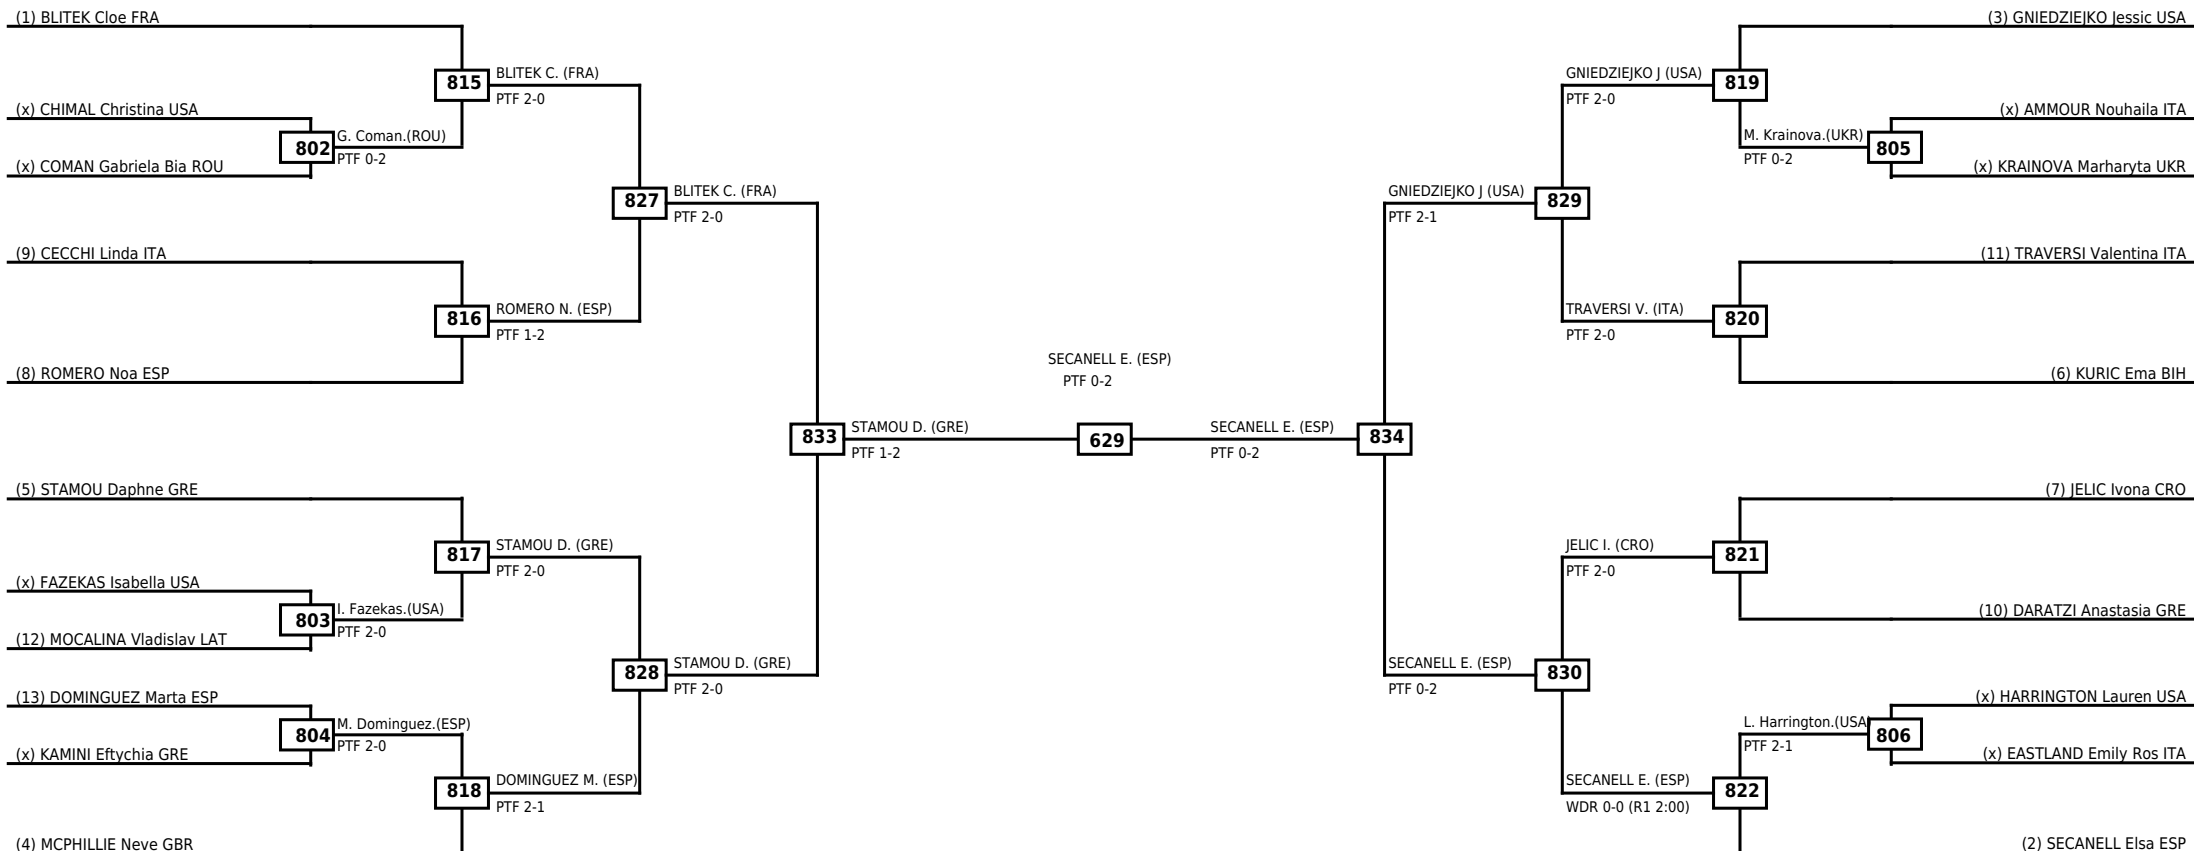

Round of 16	Quarterfinals	Semifinals	Final
-------------	---------------	------------	-------

Classification
1 CHUA Chloe USA
2 MACEDO Sandy BRA
3 FREDERIKSEN Kathrine Kamp Nordentoft DEN
3 ROBERTS Chloe GBR

LEGEND RSC: Win by Referee stops contest WDR: Win by Withdrawal DQB: Win by Disqualification for Unsportsmanlike behavior
 (x)Seed PTF: Win by Final score DSQ: Win by Disqualification R: Round

Round of 32 Round of 16 Quarterfinals Semifinals Final Semifinals Quarterfinals Round of 16 Round of 32