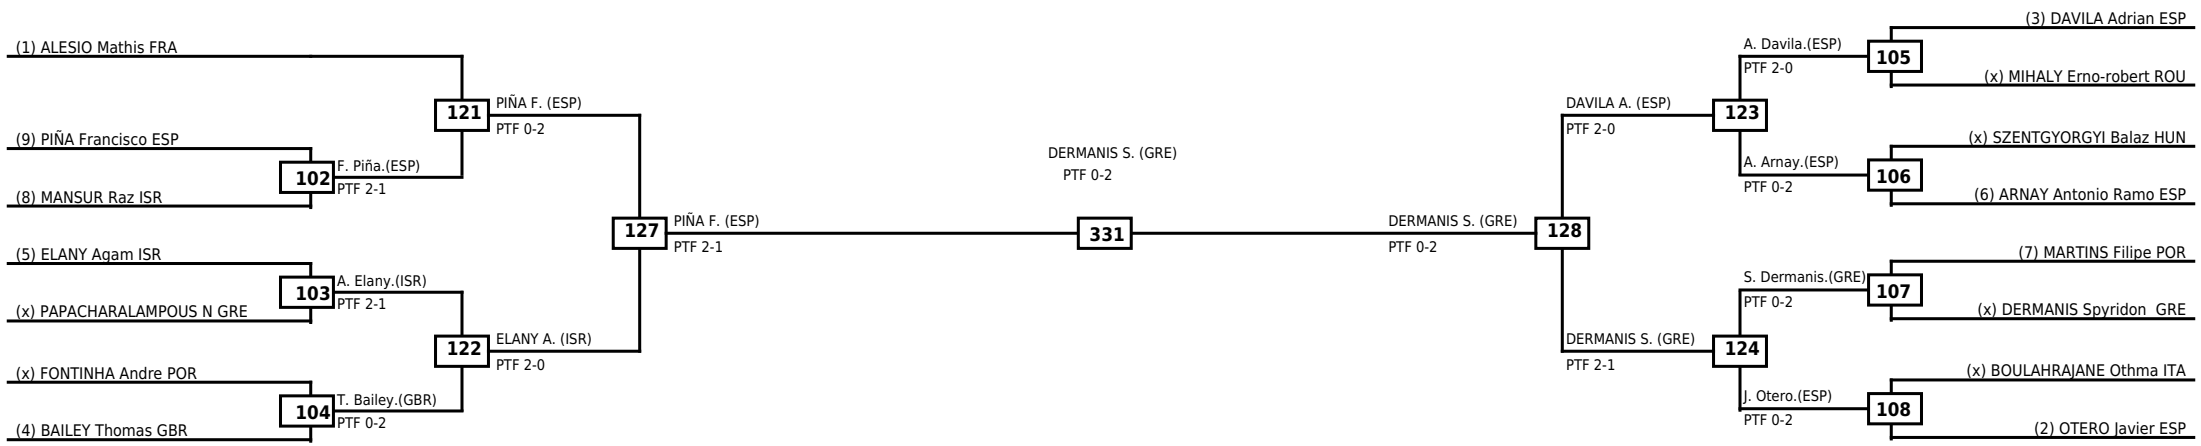

Round of 16	Quarterfinals	Semifinals	Final

Classification
1 DERMANIS Spyridon Michail GRE
2 PIÑA Francisco ESP
3 ELANY Agam ISR
3 DAVILA Adrian ESP

LEGEND RSC: Win by Referee stops contest   WDR: Win by Withdrawal   DQB: Win by Disqualification for Unsportsmanlike behavior
(x)Seed   PTF: Win by Final score   DSQ: Win by Disqualification   R: Round