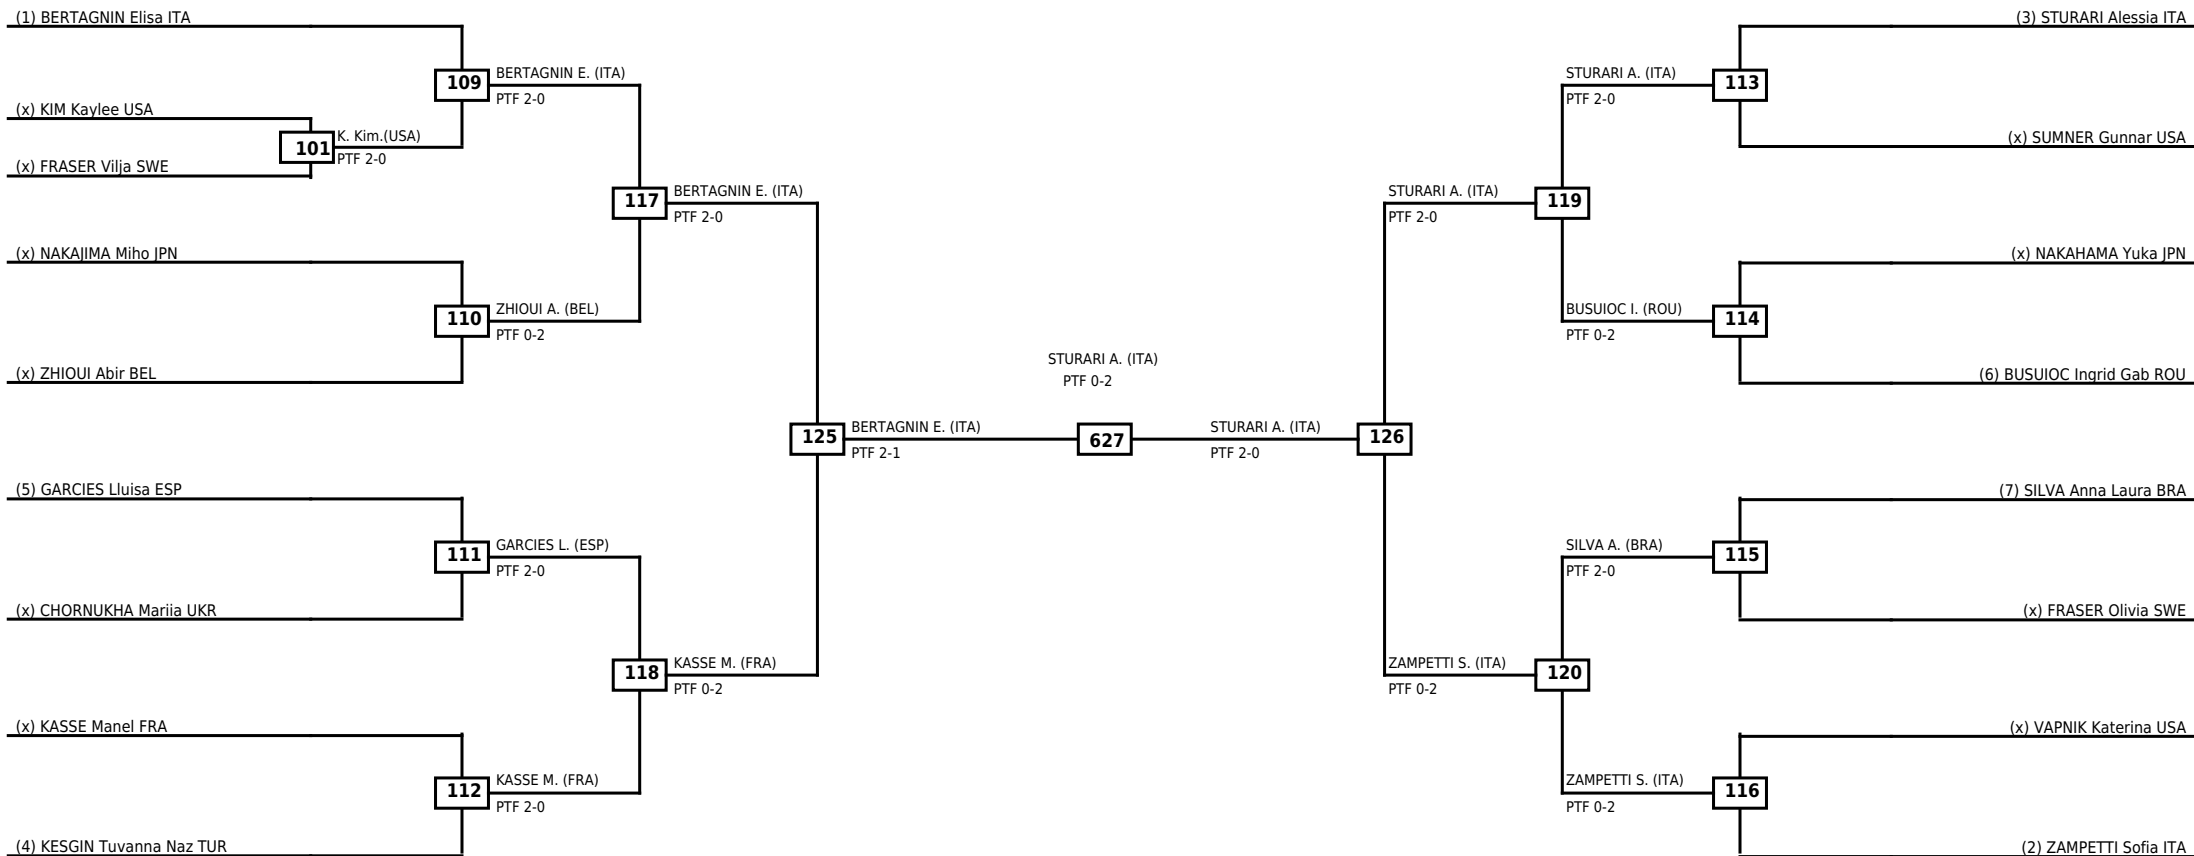

Round of 32 Round of 16 Quarterfinals Semifinals Final Semifinals Quarterfinals Round of 16 Round of 32

Classification
1 SHUMSKY Sofia USA
2 KLAKALA Magdalini GRE
3 SPASOJEVIC Sara CRO
3 AL Elisa ITA

LEGEND RSC: Win by Referee stops contest WDR: Win by Withdrawal DQB: Win by Disqualification for Unsportsmanlike behavior
(x)Seed PTF: Win by Final score DSQ: Win by Disqualification R: Round

Round of 16	Quarterfinals	Semifinals	Final
-------------	---------------	------------	-------

Classification
1 MAESTRO Virginia ITA
2 BAJAN Mihaela Nicoleta Claudia ROU
3 SILVA GONCALVES Lis Danielle BRA
3 ZANZI Imene FRA

LEGEND RSC: Win by Referee stops contest WDR: Win by Withdrawal DQB: Win by Disqualification for Unsportsmanlike behavior
 (x)Seed PTF: Win by Final score DSQ: Win by Disqualification R: Round

Round of 32 Round of 16 Quarterfinals Semifinals Final Semifinals Quarterfinals Round of 16 Round of 32