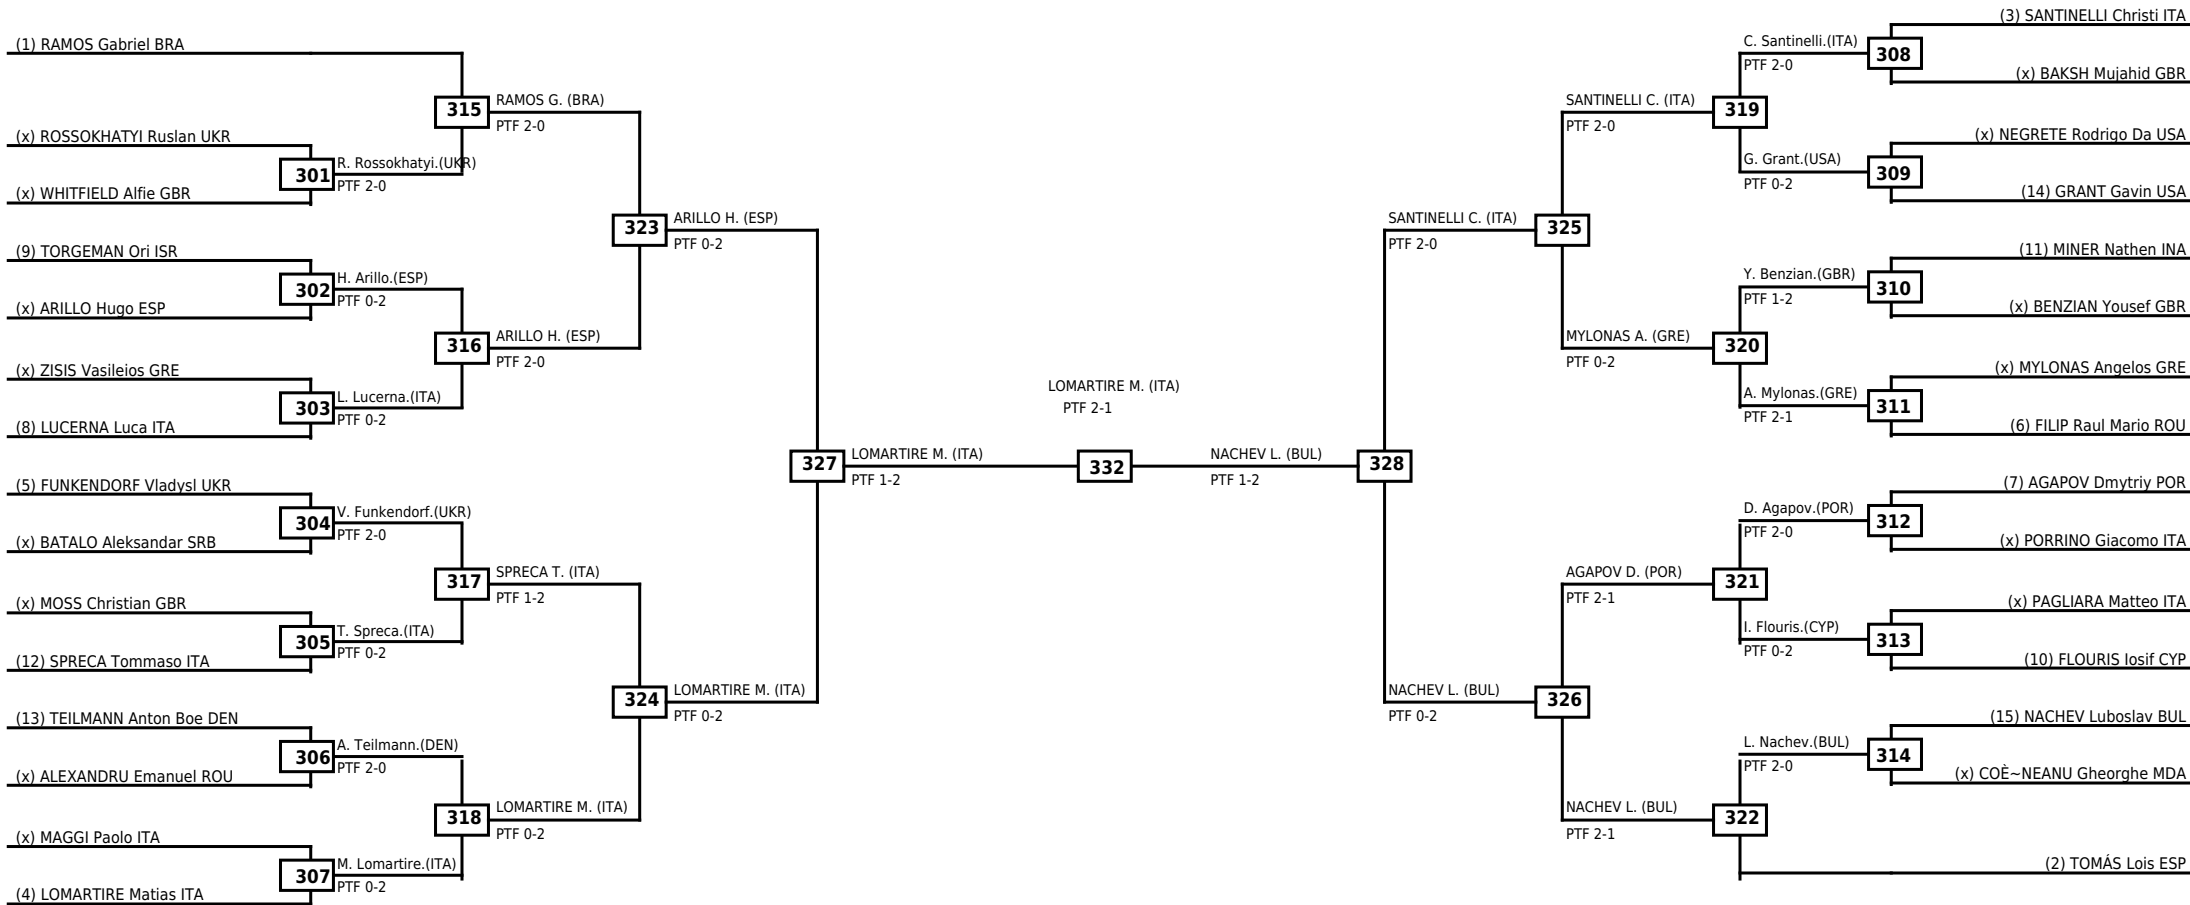

Round of 32   Round of 16   Quarterfinals   Semifinals   Final   Semifinals   Quarterfinals   Round of 16   Round of 32

Classification
1 LOMARTIRE Matias ITA
2 NACHEV Luboslav BUL
3 ARILLO Hugo ESP
3 SANTINELLI Christian ITA

LEGEND RSC: Win by Referee stops contest   WDR: Win by Withdrawal   DQB: Win by Disqualification for Unsportsmanlike behavior
(x)Seed   PTF: Win by Final score   DSQ: Win by Disqualification   R: Round