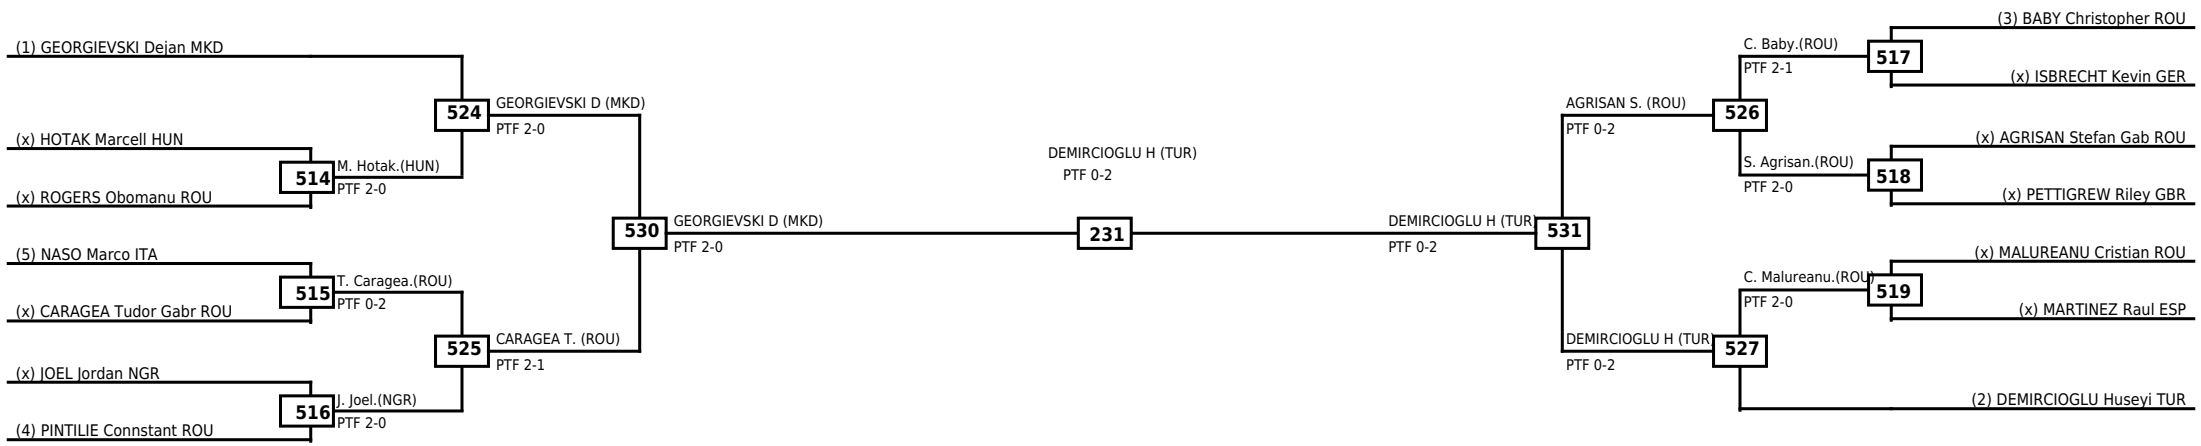

Round of 16	Quarterfinals	Semifinals	Final
-------------	---------------	------------	-------

Classification
1 DERMANIS Spyridon Michail GRE
2 PIÑA Francisco ESP
3 ELANY Agam ISR
3 DAVILA Adrian ESP

LEGEND RSC: Win by Referee stops contest WDR: Win by Withdrawal DQB: Win by Disqualification for Unsportsmanlike behavior
 (x)Seed PTF: Win by Final score DSQ: Win by Disqualification R: Round

Round of 16	Quarterfinals	Semifinals	Final
-------------	---------------	------------	-------

Classification
1 DEMIRCIOGLU Huseyin Berat TUR
2 GEORGIEVSKI Dejan MKD
3 AGRISAN Stefan Gabriel ROU
3 CARAGEA Tudor Gabriel ROU