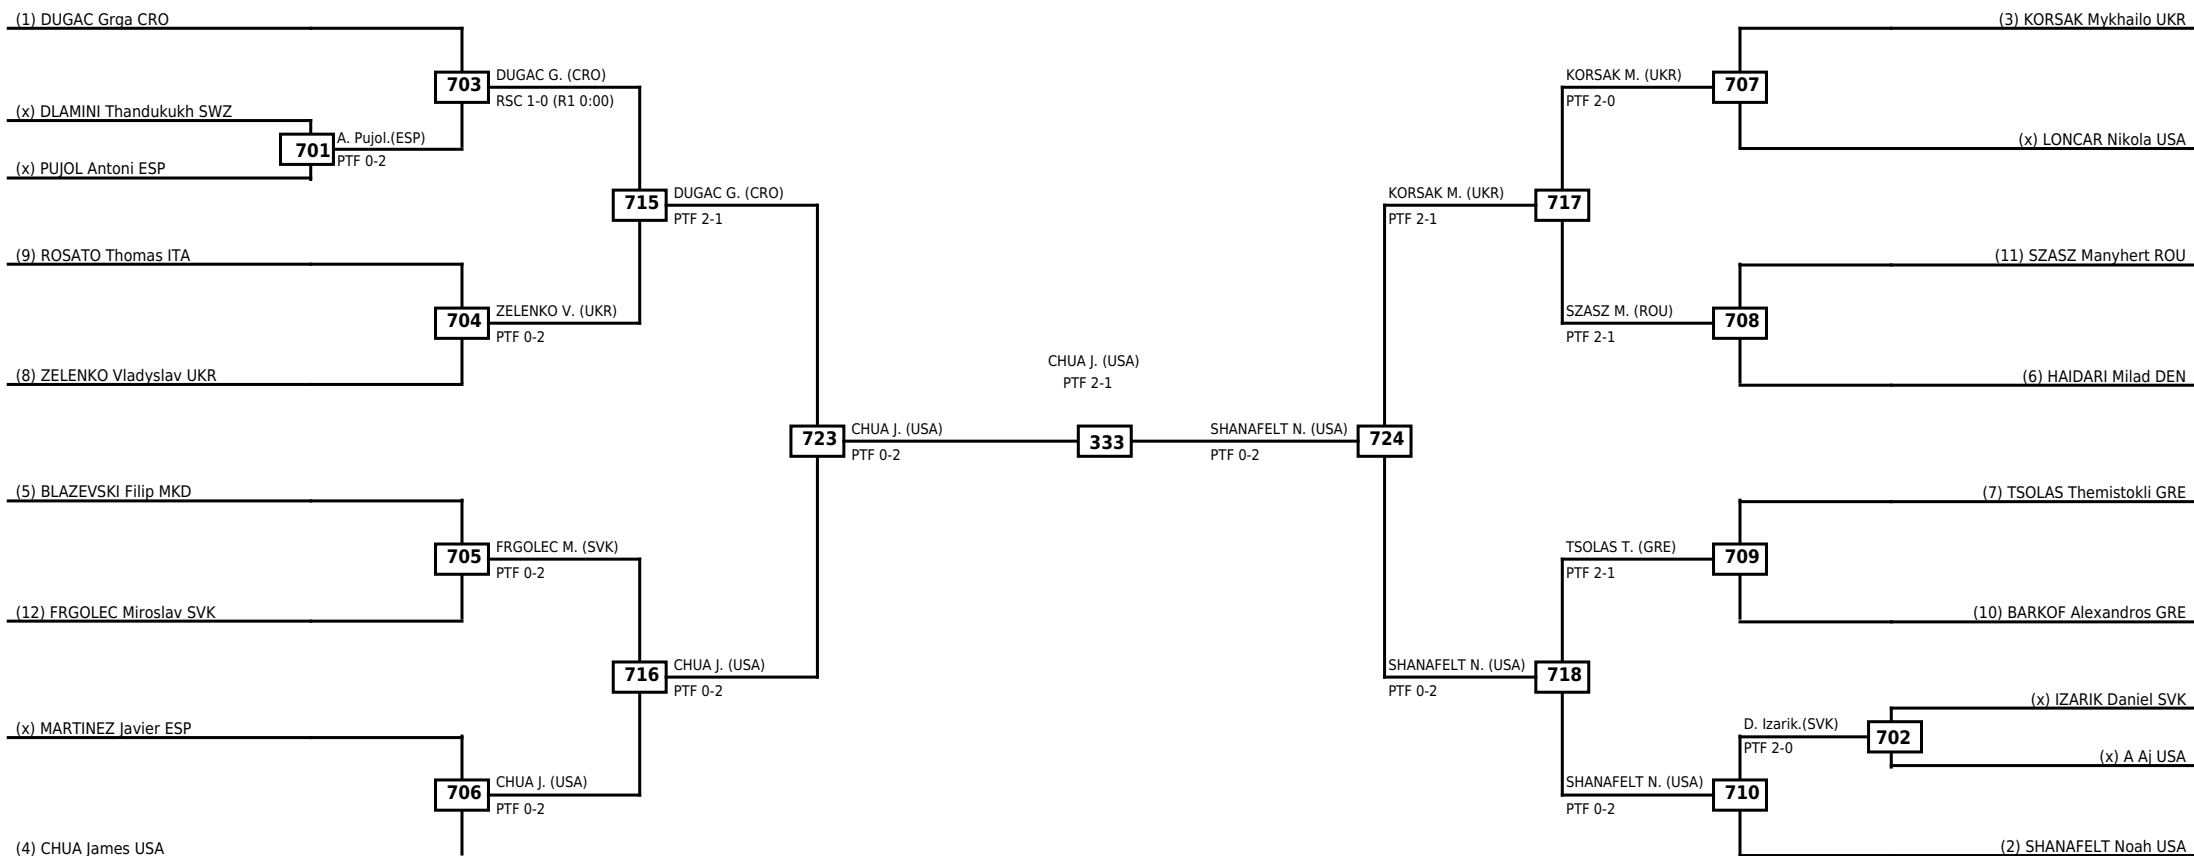

Round of 32 Round of 16 Quarterfinals Semifinals Final Semifinals Quarterfinals Round of 16 Round of 32

Classification
1 NIKOLIC Matej CRO
2 SAROGLU Ferhat Muhammet TUR
3 KNIGHT-MITCHELL Dantrell GBR
3 ALIPOUR Sohrab GBR

LEGEND RSC: Win by Referee stops contest WDR: Win by Withdrawal DQB: Win by Disqualification for Unsportsmanlike behavior
(x)Seed PTF: Win by Final score DSQ: Win by Disqualification R: Round

Round of 32 Round of 16 Quarterfinals Semifinals Final Semifinals Quarterfinals Round of 16 Round of 32