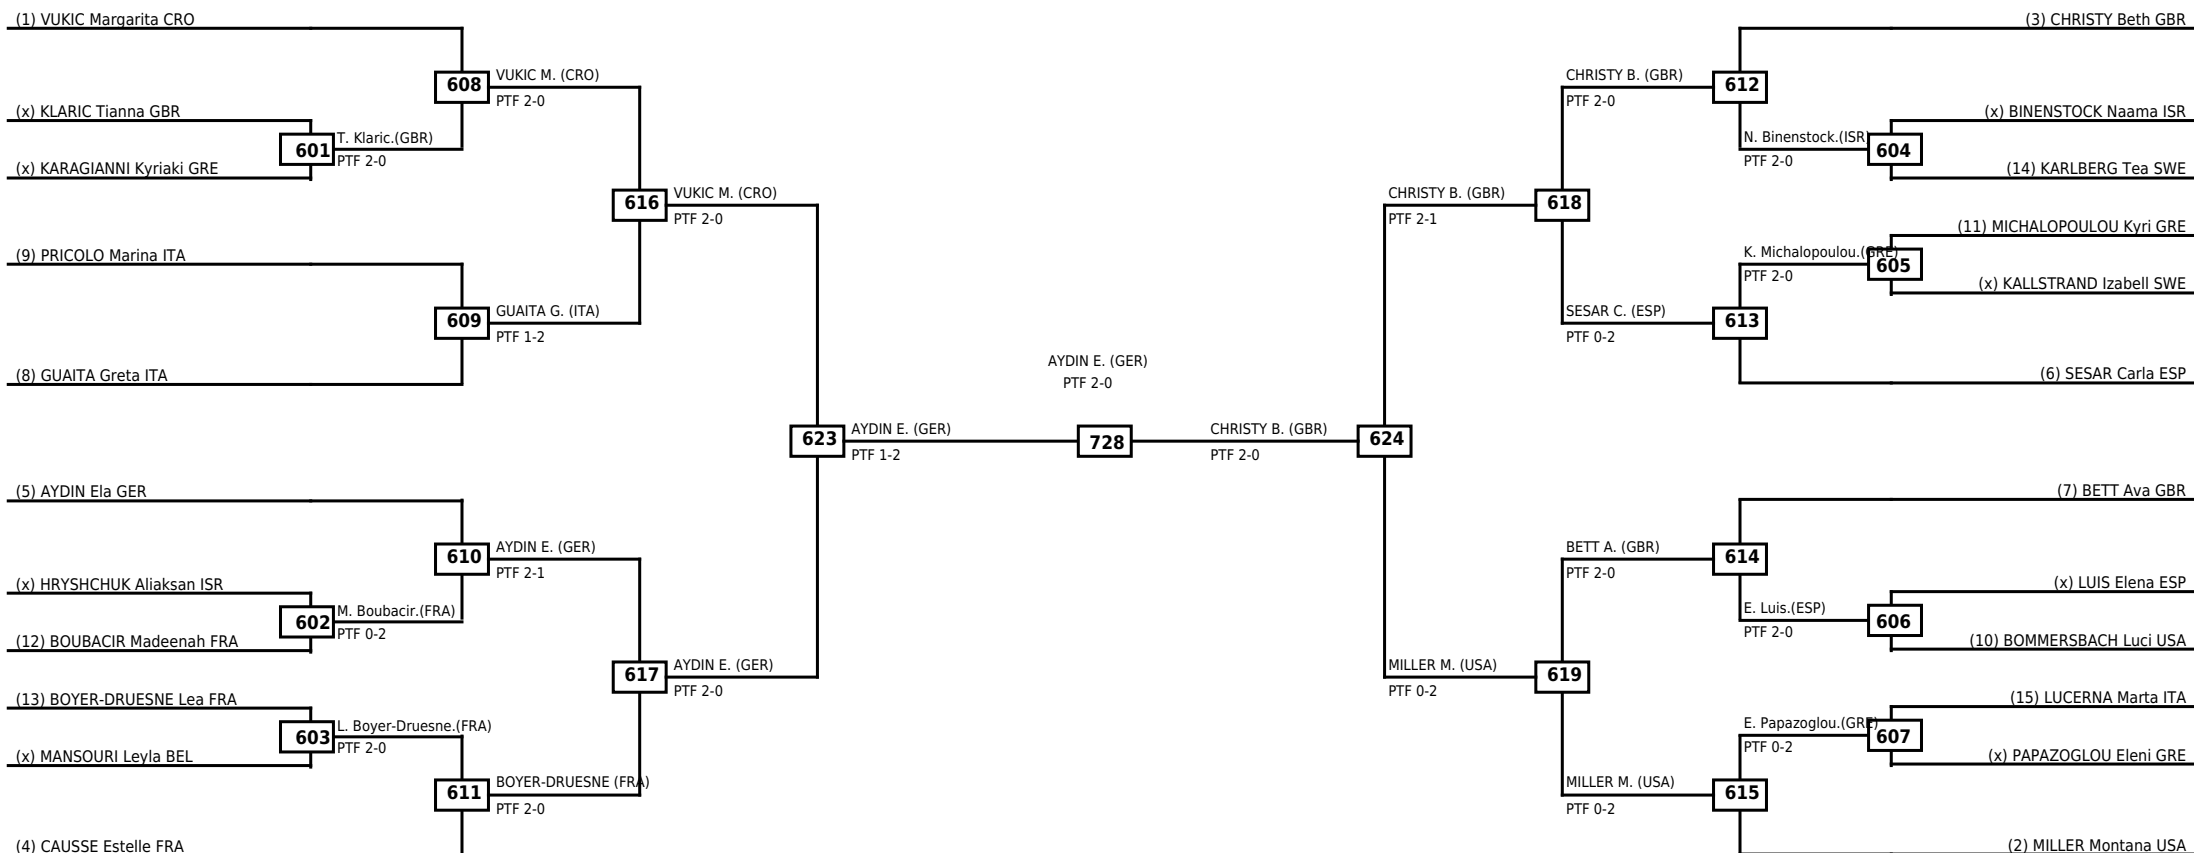

Round of 32   Round of 16   Quarterfinals   Semifinals   Final   Semifinals   Quarterfinals   Round of 16   Round of 32

Classification
1 AYDIN Ela GER
2 CHRISTY Beth GBR
3 MILLER Montana USA
3 VUKIC Margarita CRO

LEGEND   RSC: Win by Referee stops contest   WDR: Win by Withdrawal   DQB: Win by Disqualification for Unsportsmanlike behavior
(x)Seed   PTF: Win by Final score   DSQ: Win by Disqualification   R: Round