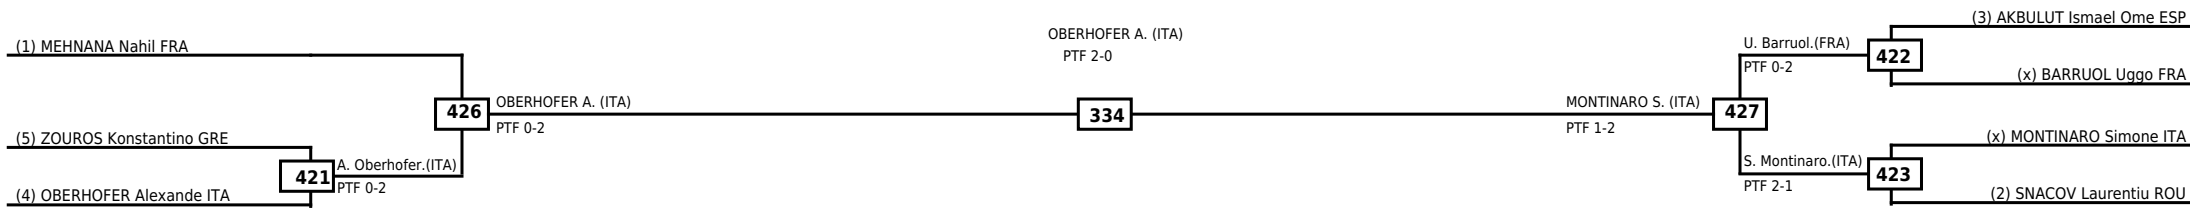

Quarterfinals	Semifinals	Final	Quarterfinals
---------------	------------	-------	---------------

Classification
1 OBERHOFER Alexander ITA
2 MONTINARO Simone ITA
3 BARRUOL Uggo FRA
3 MEHNANA Nahil FRA

LEGEND RSC: Win by Referee stops contest WDR: Win by Withdrawal DQB: Win by Disqualification for Unsportsmanlike behavior
 (x)Seed PTF: Win by Final score DSQ: Win by Disqualification R: Round

LEGEND RSC: Win by Referee stops contest WDR: Win by Withdrawal DQB: Win by Disqualification for Unsportsmanlike behavior
(x)Seed PTF: Win by Final score DSQ: Win by Disqualification R: Round

Round of 32 Round of 16 Quarterfinals Semifinals Final Semifinals Quarterfinals Round of 16 Round of 32