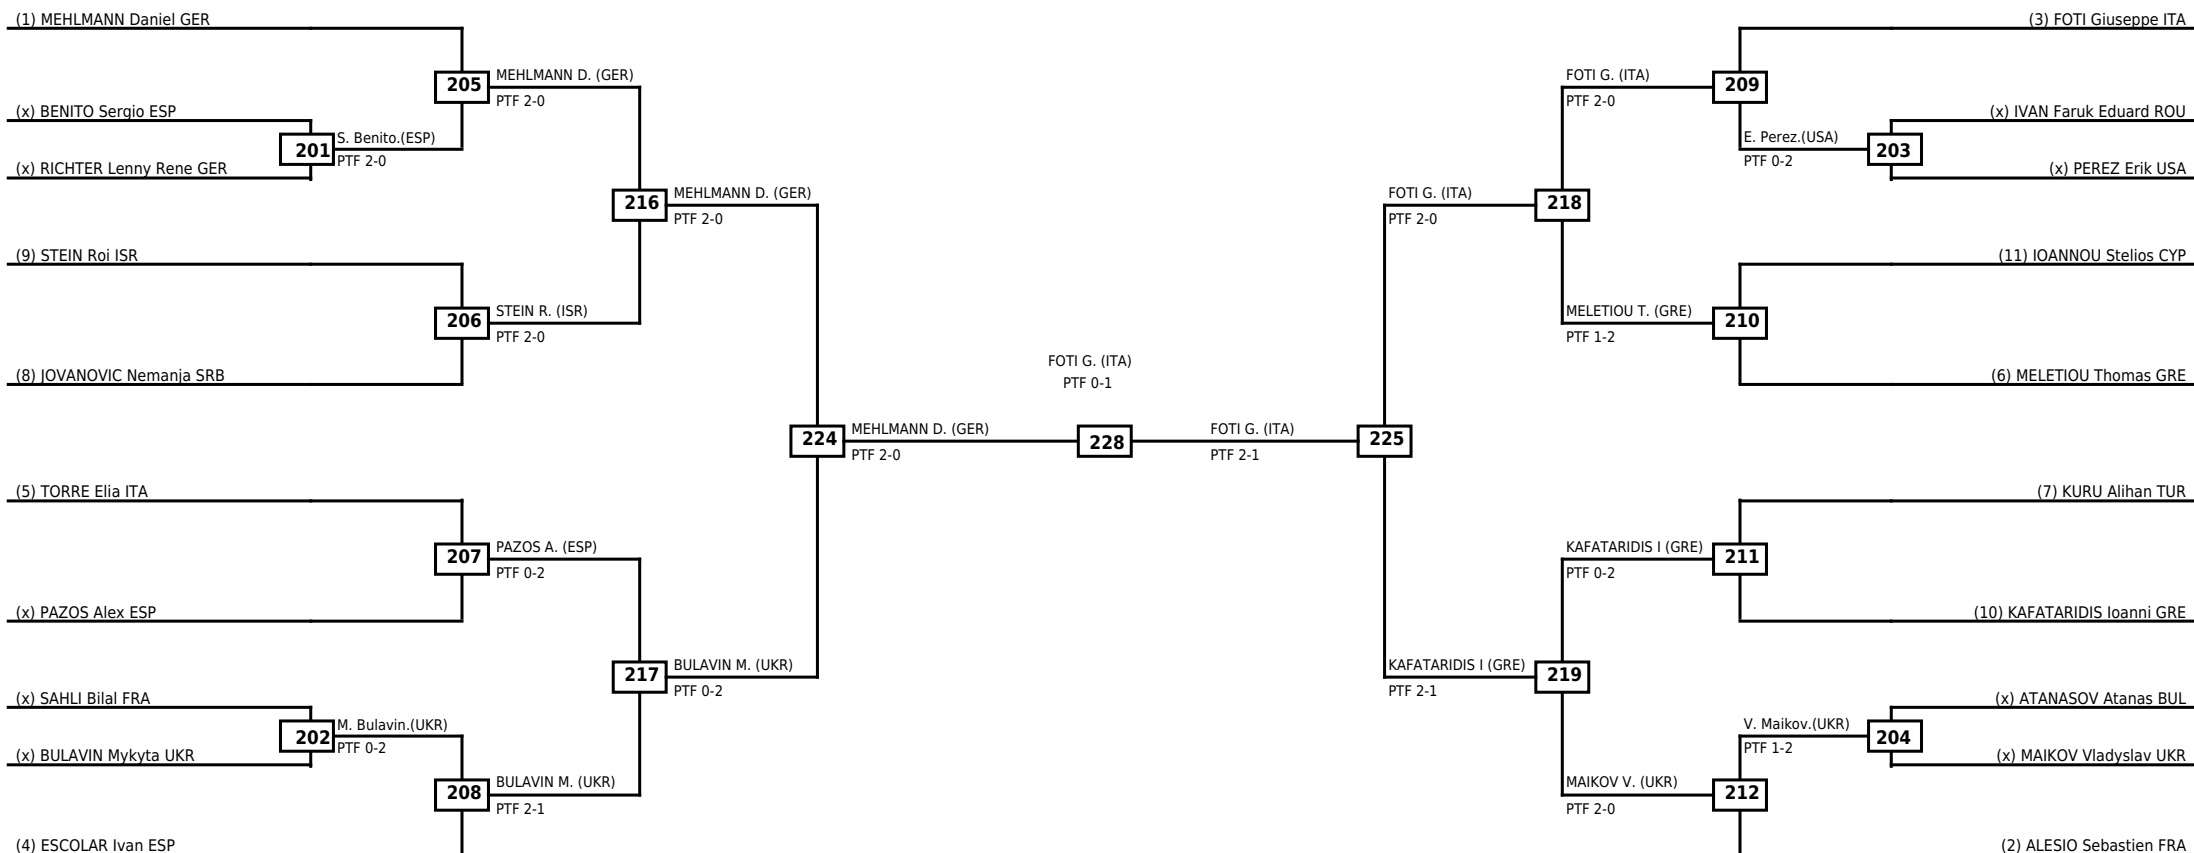

Round of 32 Round of 16 Quarterfinals Semifinals Final Semifinals Quarterfinals Round of 16 Round of 32

Classification
1 SALANOVA Adrian ESP
2 ALMEIDA Fillipe BRA
3 HILAL Ali CAN
3 MILAN Jorge ESP

LEGEND RSC: Win by Referee stops contest WDR: Win by Withdrawal DQB: Win by Disqualification for Unsportsmanlike behavior
 (x)Seed PTF: Win by Final score DSQ: Win by Disqualification R: Round

Round of 32 Round of 16 Quarterfinals Semifinals Final Semifinals Quarterfinals Round of 16 Round of 32

Classification
1 LOMARTIRE Matias ITA
2 NACHEV Luboslav BUL
3 ARILLO Hugo ESP
3 SANTINELLI Christian ITA

LEGEND RSC: Win by Referee stops contest WDR: Win by Withdrawal DQB: Win by Disqualification for Unsportsmanlike behavior
(x)Seed PTF: Win by Final score DSQ: Win by Disqualification R: Round

Round of 32 Round of 16 Quarterfinals Semifinals Final Semifinals Quarterfinals Round of 16 Round of 32