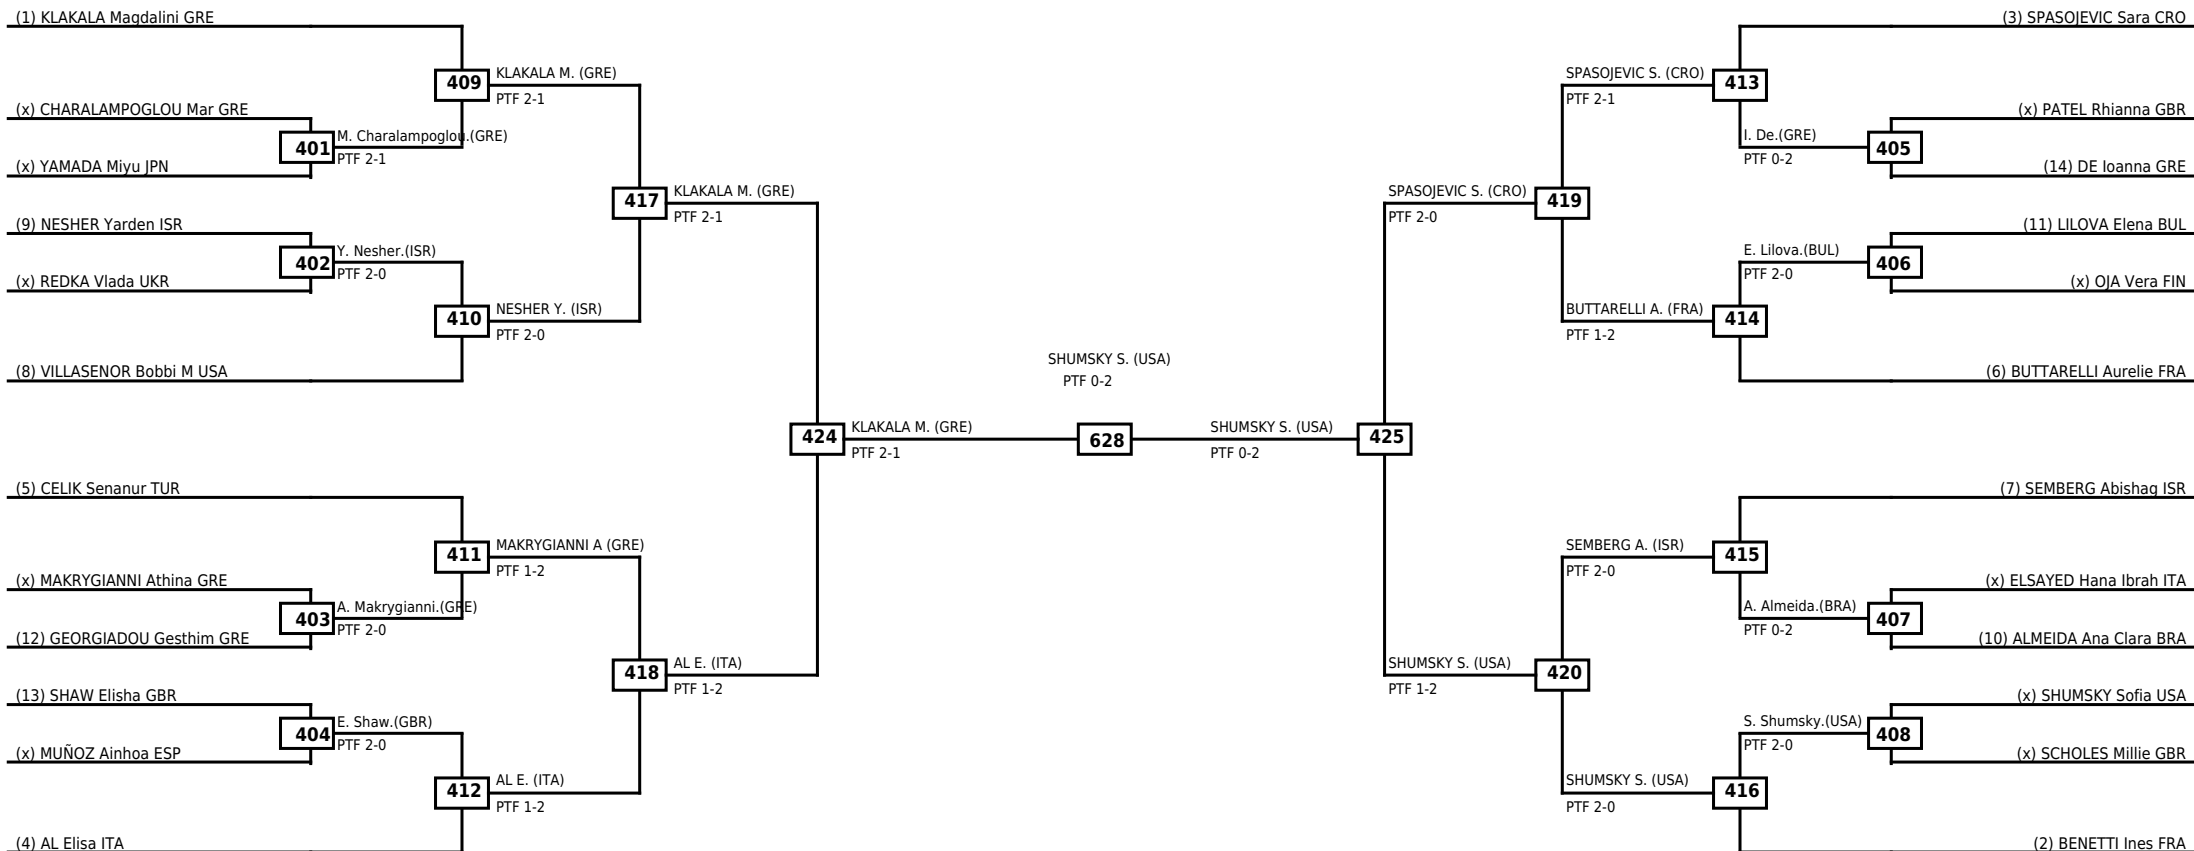

Round of 32 Round of 16 Quarterfinals Semifinals Final Semifinals Quarterfinals Round of 16 Round of 32

Classification
1 AYDIN Ela GER
2 CHRISTY Beth GBR
3 MILLER Montana USA
3 VUKIC Margarita CRO

LEGEND RSC: Win by Referee stops contest WDR: Win by Withdrawal DQB: Win by Disqualification for Unsportsmanlike behavior
(x)Seed PTF: Win by Final score DSQ: Win by Disqualification R: Round

Round of 32 Round of 16 Quarterfinals Semifinals Final Semifinals Quarterfinals Round of 16 Round of 32

Classification
1 SHUMSKY Sofia USA
2 KLAKALA Magdalini GRE
3 SPASOJEVIC Sara CRO
3 AL Elisa ITA

LEGEND RSC: Win by Referee stops contest WDR: Win by Withdrawal DQB: Win by Disqualification for Unsportsmanlike behavior
(x)Seed PTF: Win by Final score DSQ: Win by Disqualification R: Round

Round of 16	Quarterfinals	Semifinals	Final
-------------	---------------	------------	-------

Classification
1 MAESTRO Virginia ITA
2 BAJAN Mihaela Nicoleta Claudia ROU
3 SILVA GONCALVES Lis Danielle BRA
3 ZANZI Imene FRA