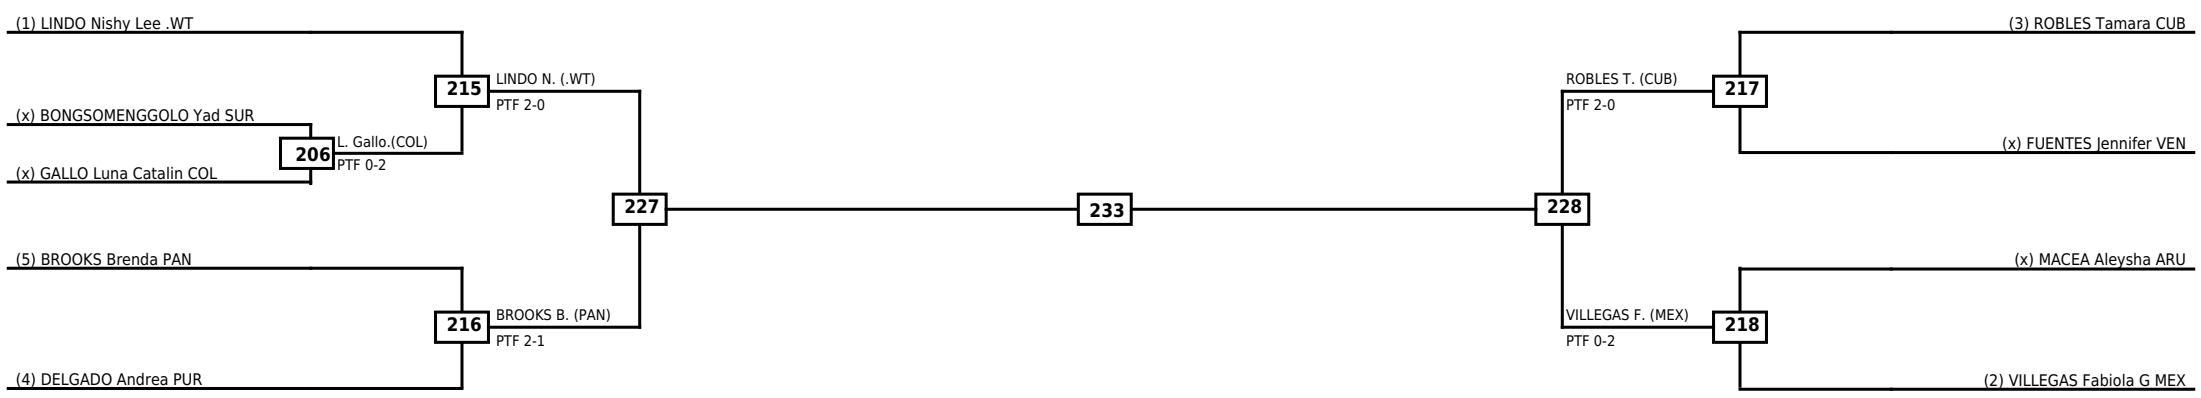

Round of 16	Quarterfinals	Semifinals	Final

Classification

LEGEND RSC: Win by Referee stops contest WDR: Win by Withdrawal DQB: Win by Disqualification for Unsportsmanlike behavior
(x)Seed PTF: Win by Final score DSQ: Win by Disqualification R: Round