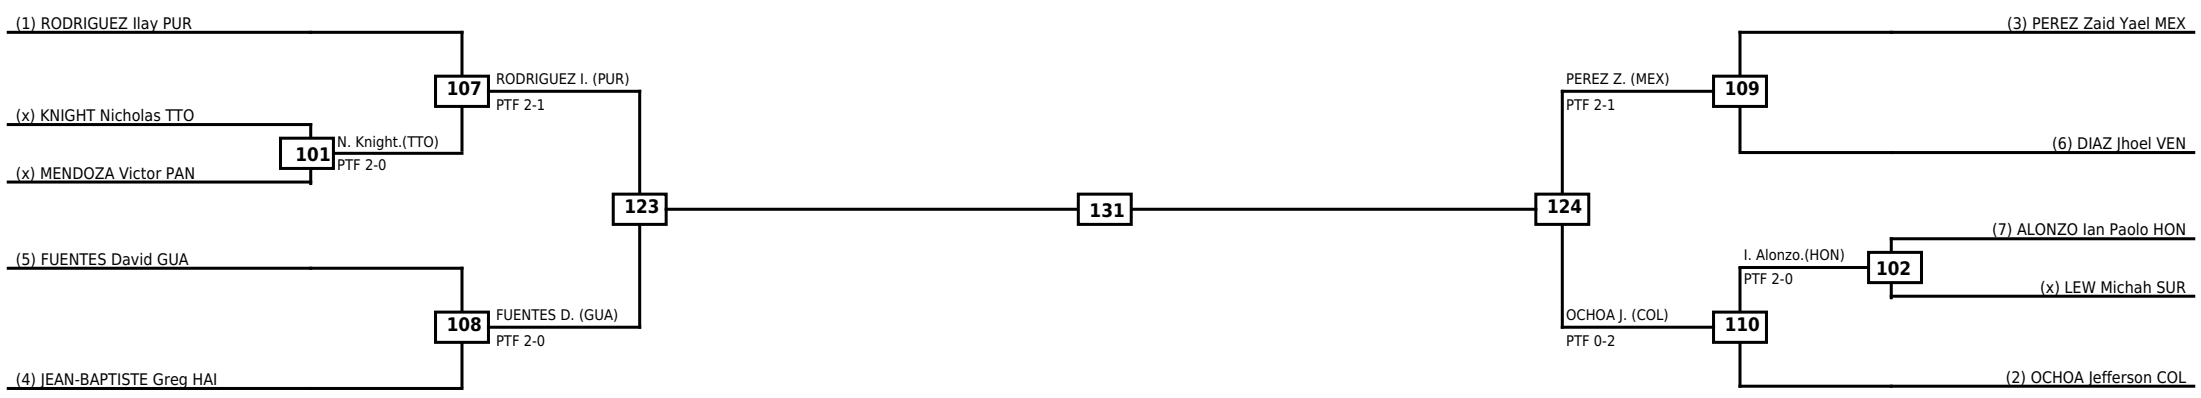

Round of 16	Quarterfinals	Semifinals	Final
-------------	---------------	------------	-------

<b>Classification</b>

LEGEND	RSC: Win by Referee stops contest	WDR: Win by Withdrawal	DQB: Win by Disqualification for Unsportsmanlike behavior
(x)Seed	PTF: Win by Final score	DSQ: Win by Disqualification	R: Round

Round of 16	Quarterfinals	Semifinals	Final
-------------	---------------	------------	-------

Classification

LEGEND RSC: Win by Referee stops contest WDR: Win by Withdrawal DQB: Win by Disqualification for Unsportsmanlike behavior  
 (x)Seed PTF: Win by Final score DSQ: Win by Disqualification R: Round

**Round of 16    Quarterfinals    Semifinals    Final    Semifinals    Quarterfinals    Round of 16**

Classification

LEGEND RSC: Win by Referee stops contest    WDR: Win by Withdrawal    DQB: Win by Disqualification for Unsportsmanlike behavior  
 (x)Seed    PTF: Win by Final score    DSQ: Win by Disqualification    R: Round