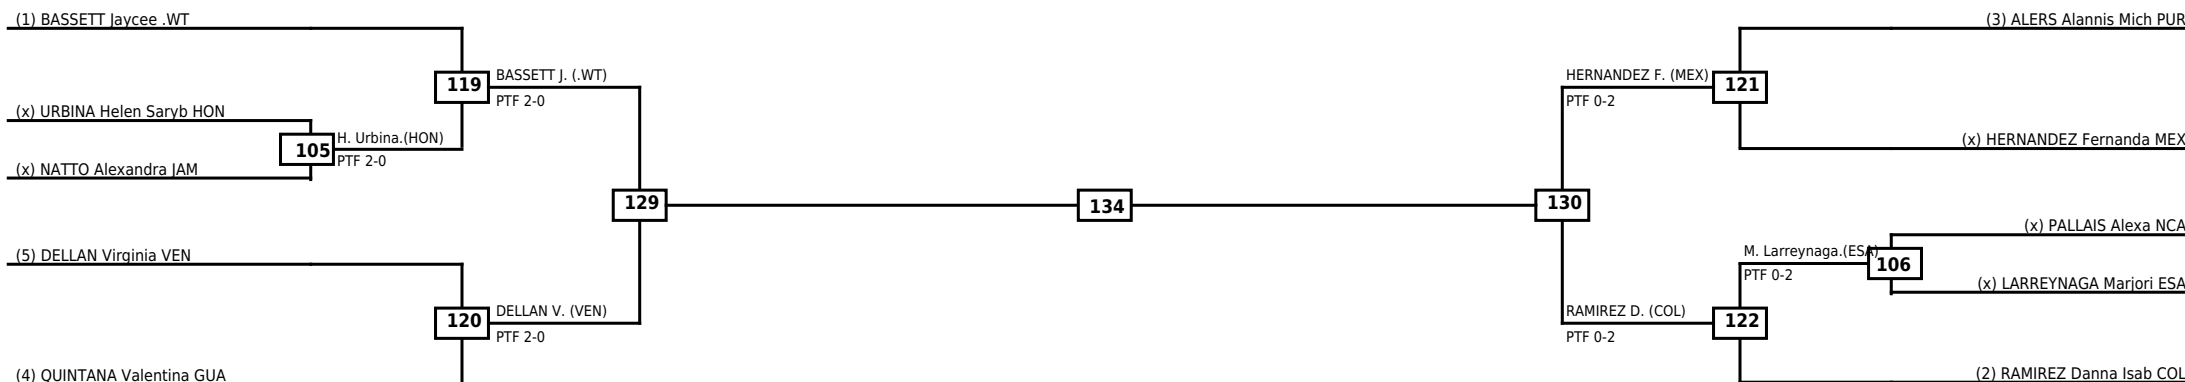

Quarterfinals Semifinals

Final

Semifinals

Quarterfinals

Classification

LEGEND RSC: Win by Referee stops contest WDR: Win by Withdrawal DQB: Win by Disqualification for Unsportsmanlike behavior  
 (x)Seed PTF: Win by Final score DSQ: Win by Disqualification R: Round

Round of 16	Quarterfinals	Semifinals	Final
-------------	---------------	------------	-------

Classification

LEGEND RSC: Win by Referee stops contest WDR: Win by Withdrawal DQB: Win by Disqualification for Unsportsmanlike behavior  
(x)Seed PTF: Win by Final score DSQ: Win by Disqualification R: Round

Round of 16 Quarterfinals Semifinals

Final

Semifinals

Quarterfinals Round of 16

Classification

LEGEND RSC: Win by Referee stops contest WDR: Win by Withdrawal DQB: Win by Disqualification for Unsportsmanlike behavior  
 (x)Seed PTF: Win by Final score DSQ: Win by Disqualification R: Round