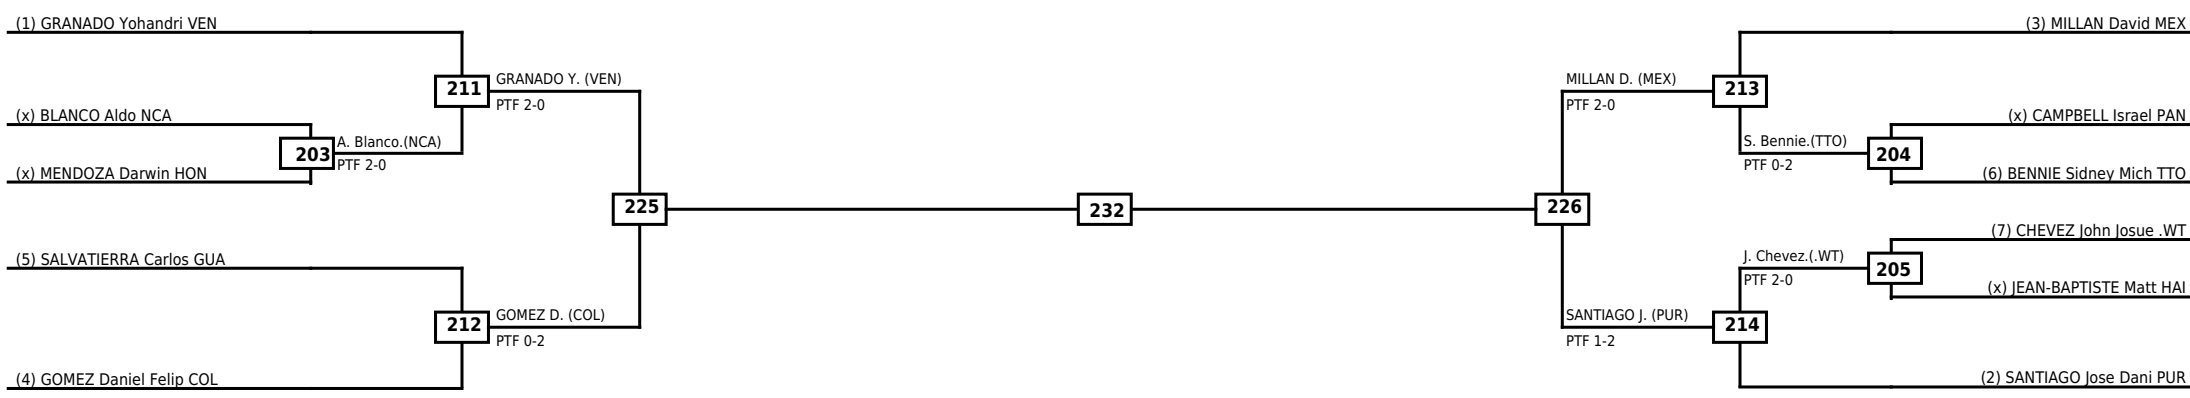

Round of 16   Quarterfinals   Semifinals   Final   Semifinals   Quarterfinals   Round of 16

Classification

LEGEND RSC: Win by Referee stops contest   WDR: Win by Withdrawal   DQB: Win by Disqualification for Unsportsmanlike behavior
(x)Seed   PTF: Win by Final score   DSQ: Win by Disqualification   R: Round