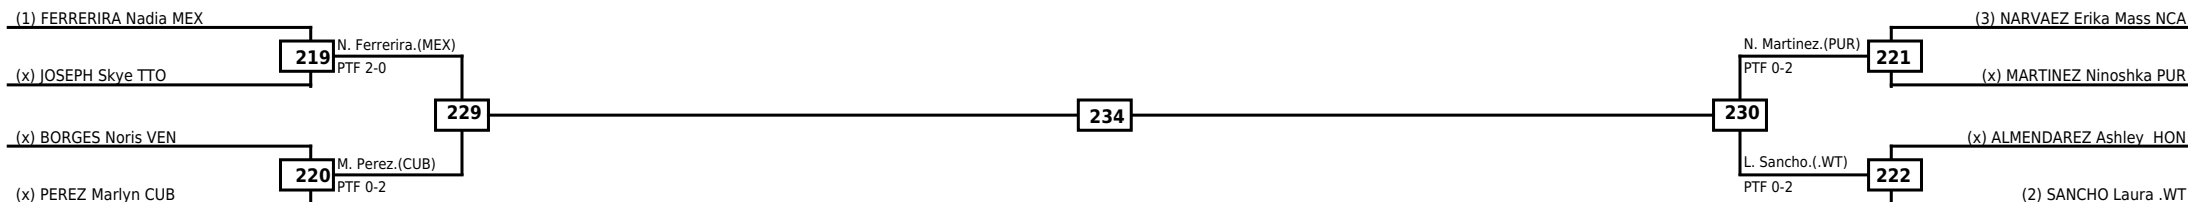

Round of 16	Quarterfinals	Semifinals	Final
-------------	---------------	------------	-------

Classification

LEGEND RSC: Win by Referee stops contest WDR: Win by Withdrawal DQB: Win by Disqualification for Unsportsmanlike behavior  
 (x)Seed PTF: Win by Final score DSQ: Win by Disqualification R: Round

Quarterfinals Semifinals

Final

Semifinals

Quarterfinals

Classification

LEGEND RSC: Win by Referee stops contest WDR: Win by Withdrawal DQB: Win by Disqualification for Unsportsmanlike behavior  
 (x)Seed PTF: Win by Final score DSQ: Win by Disqualification R: Round