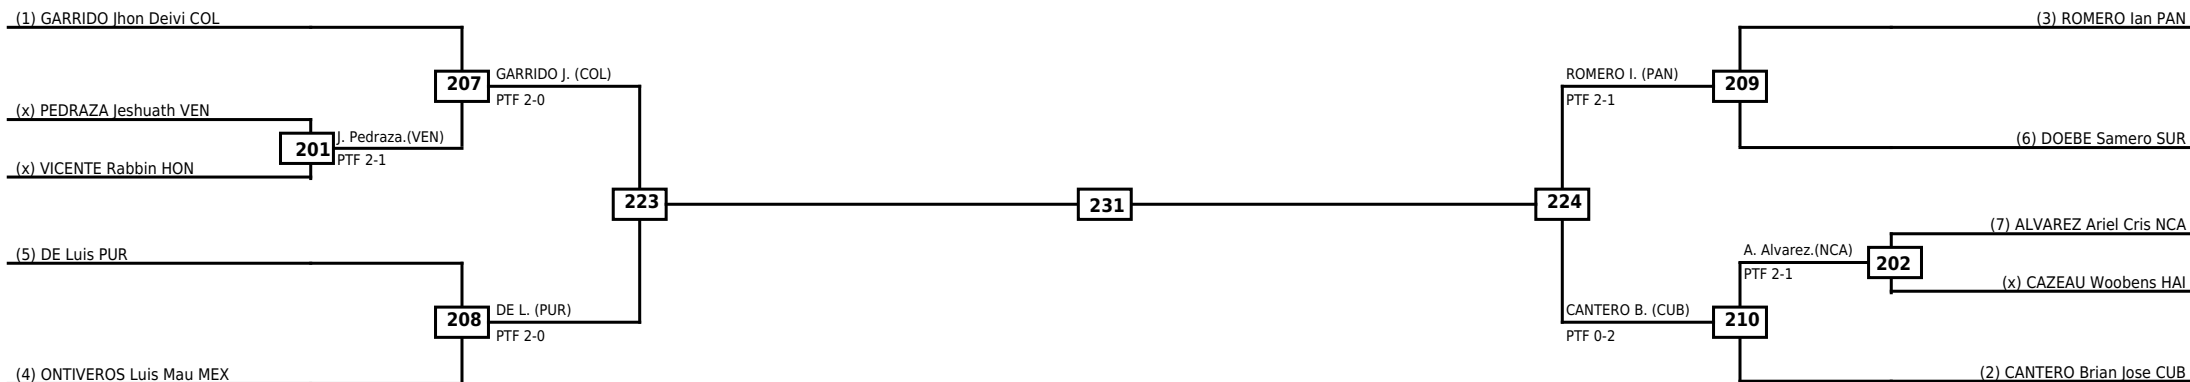

Round of 16	Quarterfinals	Semifinals	Final
-------------	---------------	------------	-------

<b>Classification</b>

LEGEND	RSC: Win by Referee stops contest	WDR: Win by Withdrawal	DQB: Win by Disqualification for Unsportsmanlike behavior
(x)Seed	PTF: Win by Final score	DSQ: Win by Disqualification	R: Round

Round of 16	Quarterfinals	Semifinals	Final
-------------	---------------	------------	-------

Classification

LEGEND RSC: Win by Referee stops contest WDR: Win by Withdrawal DQB: Win by Disqualification for Unsportsmanlike behavior  
 (x)Seed PTF: Win by Final score DSQ: Win by Disqualification R: Round

**Round of 16    Quarterfinals    Semifinals    Final    Semifinals    Quarterfinals    Round of 16**

Classification

LEGEND RSC: Win by Referee stops contest    WDR: Win by Withdrawal    DQB: Win by Disqualification for Unsportsmanlike behavior  
 (x)Seed    PTF: Win by Final score    DSQ: Win by Disqualification    R: Round