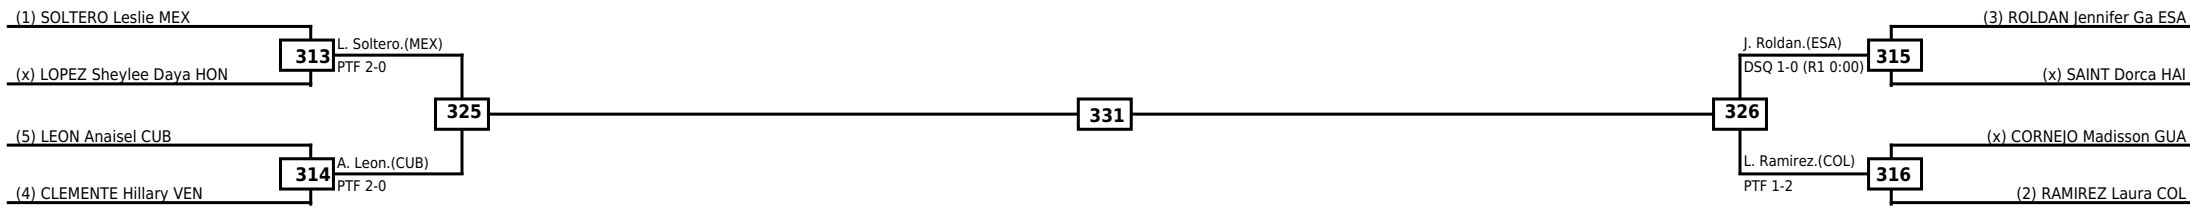

Quarterfinals	Semifinals	Final	Semifinals	Quarterfinals

Classification

LEGEND	RSC: Win by Referee stops contest	WDR: Win by Withdrawal	DQB: Win by Disqualification for Unsportsmanlike behavior
(x)Seed	PTF: Win by Final score	DSQ: Win by Disqualification	R: Round