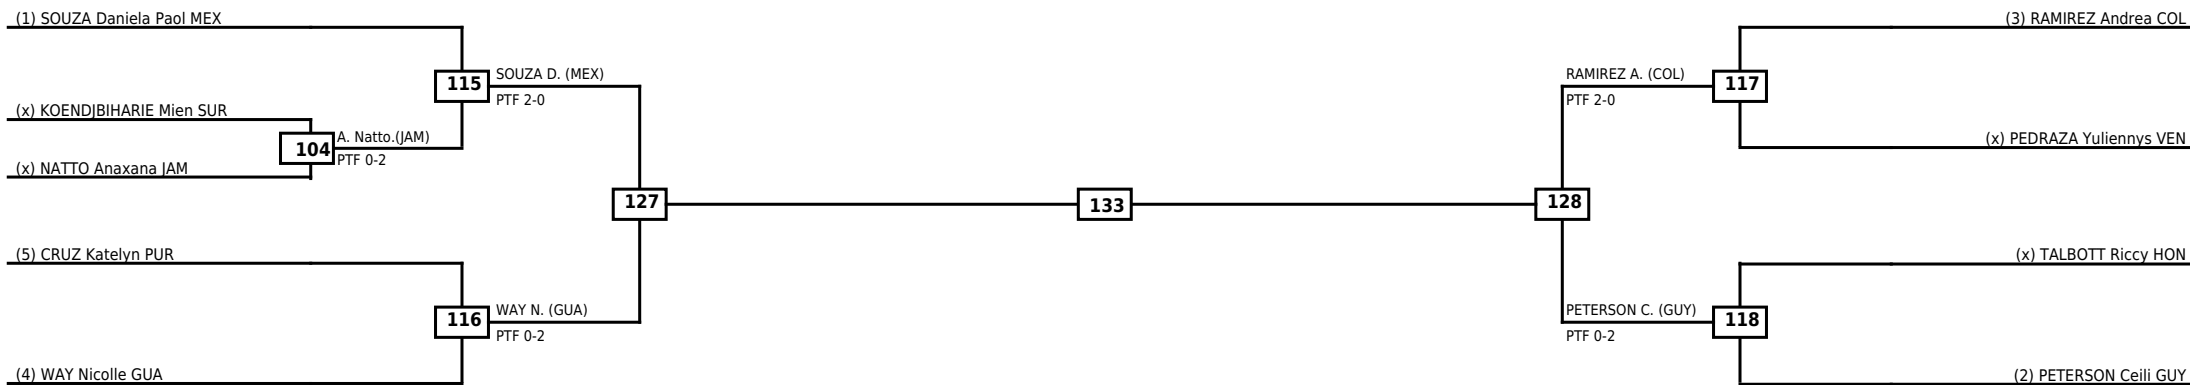

Quarterfinals Semifinals

Final

Semifinals

Quarterfinals

Classification

LEGEND RSC: Win by Referee stops contest WDR: Win by Withdrawal DQB: Win by Disqualification for Unsportsmanlike behavior  
 (x)Seed PTF: Win by Final score DSQ: Win by Disqualification R: Round

Round of 16	Quarterfinals	Semifinals	Final
-------------	---------------	------------	-------

Classification

LEGEND RSC: Win by Referee stops contest WDR: Win by Withdrawal DQB: Win by Disqualification for Unsportsmanlike behavior  
(x)Seed PTF: Win by Final score DSQ: Win by Disqualification R: Round