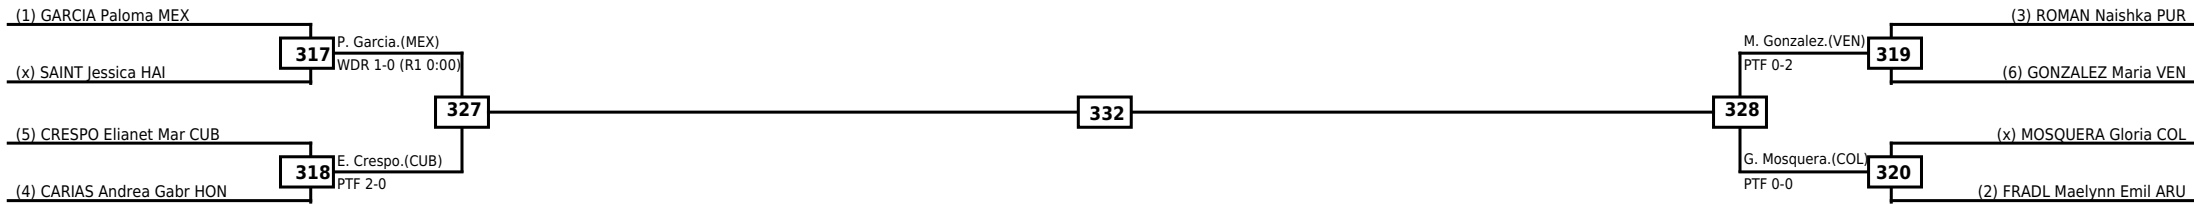

Round of 16	Quarterfinals	Semifinals	Final
-------------	---------------	------------	-------

Classification

LEGEND RSC: Win by Referee stops contest WDR: Win by Withdrawal DQB: Win by Disqualification for Unsportsmanlike behavior  
(x)Seed PTF: Win by Final score DSQ: Win by Disqualification R: Round

Round of 16 Quarterfinals Semifinals

Final

Semifinals

Quarterfinals Round of 16

Classification

LEGEND RSC: Win by Referee stops contest WDR: Win by Withdrawal DQB: Win by Disqualification for Unsportsmanlike behavior  
 (x)Seed PTF: Win by Final score DSQ: Win by Disqualification R: Round

Quarterfinals	Semifinals	Final	Semifinals	Quarterfinals
---------------	------------	-------	------------	---------------

Classification

LEGEND	RSC: Win by Referee stops contest	WDR: Win by Withdrawal	DQB: Win by Disqualification for Unsportsmanlike behavior
(x)Seed	PTF: Win by Final score	DSQ: Win by Disqualification	R: Round