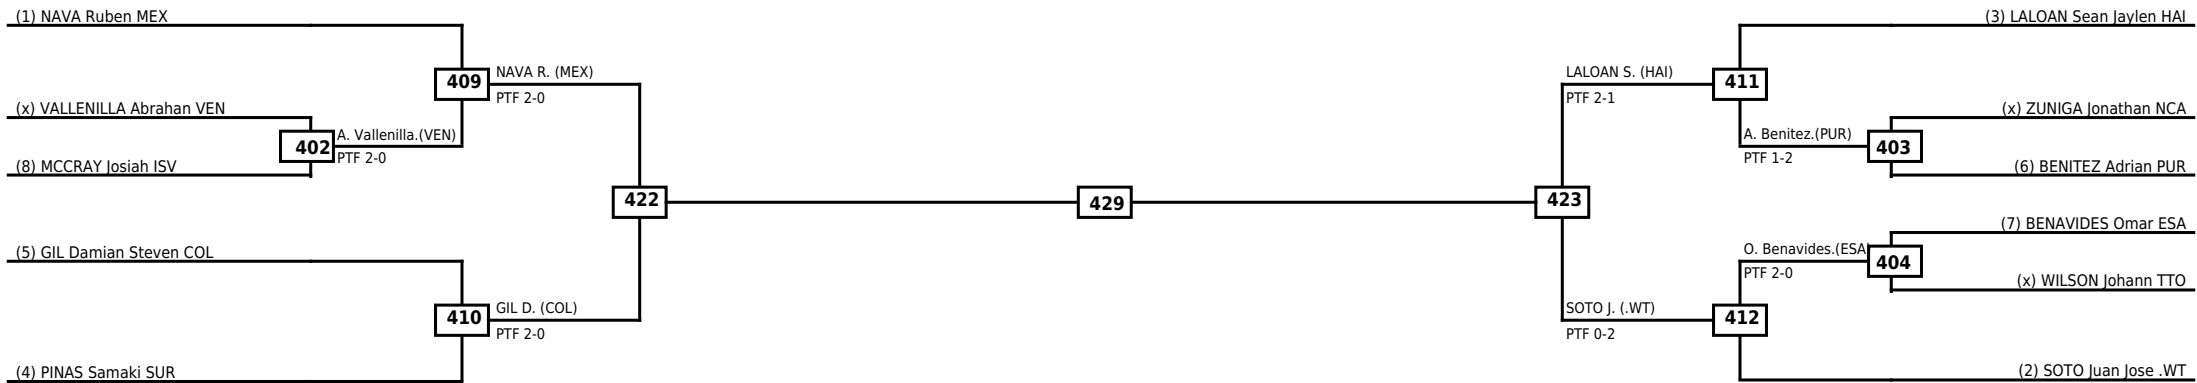

Round of 16	Quarterfinals	Semifinals	Final
-------------	---------------	------------	-------

<b>Classification</b>

LEGEND	RSC: Win by Referee stops contest	WDR: Win by Withdrawal	DQB: Win by Disqualification for Unsportsmanlike behavior
(x)Seed	PTF: Win by Final score	DSQ: Win by Disqualification	R: Round

Round of 16	Quarterfinals	Semifinals	Final
-------------	---------------	------------	-------

Classification

LEGEND RSC: Win by Referee stops contest WDR: Win by Withdrawal DQB: Win by Disqualification for Unsportsmanlike behavior  
 (x)Seed PTF: Win by Final score DSQ: Win by Disqualification R: Round

**Round of 16    Quarterfinals    Semifinals    Final    Semifinals    Quarterfinals    Round of 16**

Classification

LEGEND RSC: Win by Referee stops contest    WDR: Win by Withdrawal    DQB: Win by Disqualification for Unsportsmanlike behavior  
 (x)Seed    PTF: Win by Final score    DSQ: Win by Disqualification    R: Round