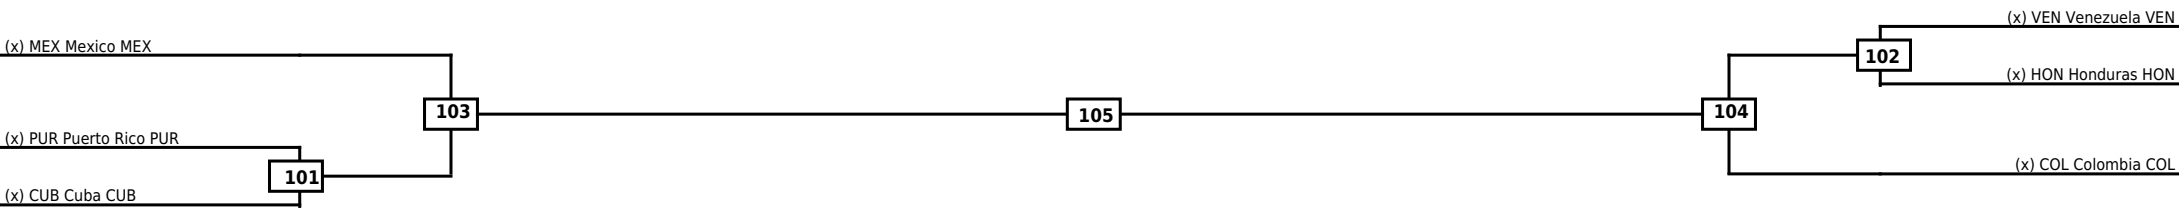

Quarterfinals	Semifinals	Final
---------------	------------	-------

Classification

LEGEND	RSC: Win by Referee stops contest	WDR: Win by Withdrawal	DQB: Win by Disqualification for Unsportsmanlike behavior
(x)Seed	PTF: Win by Final score	DSQ: Win by Disqualification	R: Round