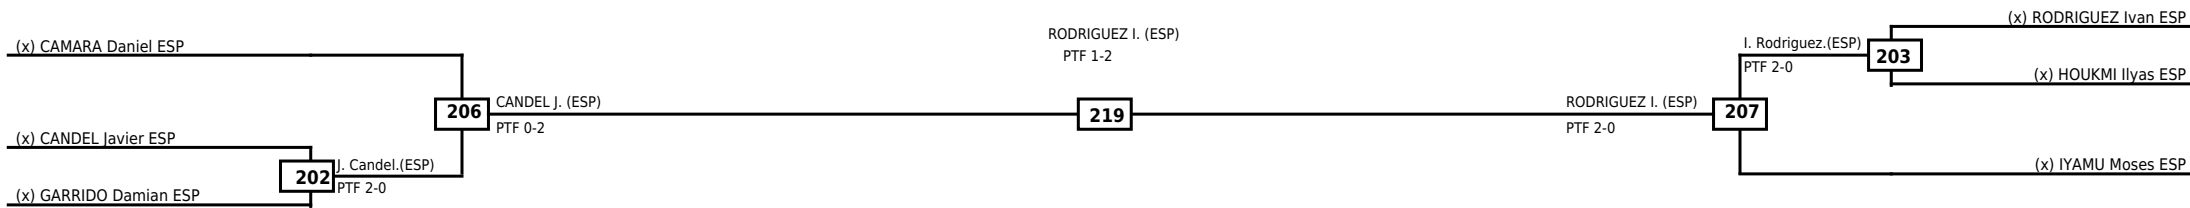

Quarterfinals	Semifinals	Final	Semifinals	Quarterfinals

Classification

LEGEND	RSC: Win by Referee stops contest	WDR: Win by Withdrawal	DQB: Win by Disqualification for Unsportsmanlike behavior
(x)Seed	PTF: Win by Final score	DSQ: Win by Disqualification	R: Round