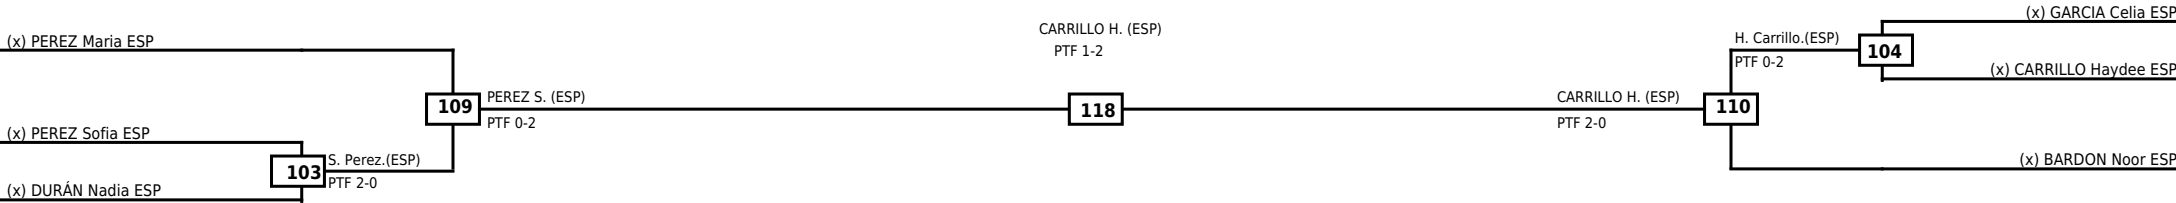

Quarterfinals	Semifinals	Final

Classification

LEGEND	RSC: Win by Referee stops contest	WDR: Win by Withdrawal	DQB: Win by Disqualification for Unsportsmanlike behavior
(x)Seed	PTF: Win by Final score	DSQ: Win by Disqualification	R: Round