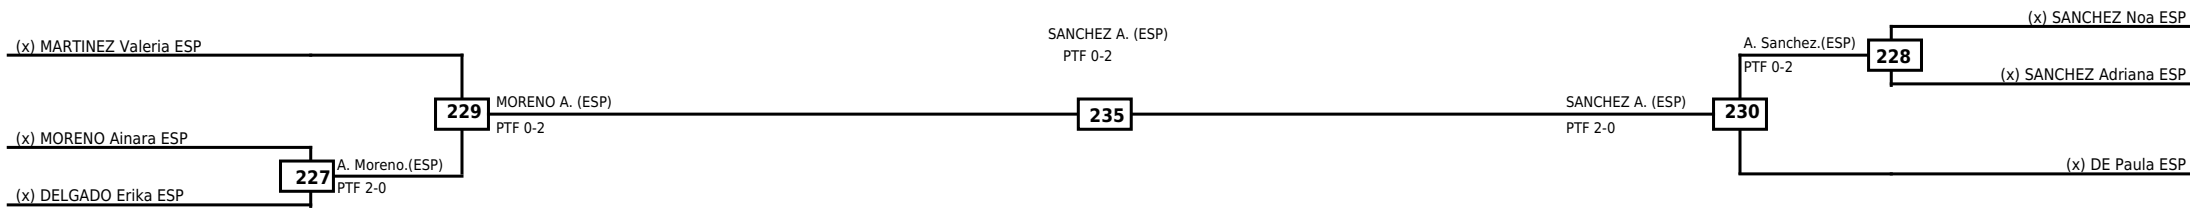

Quarterfinals	Semifinals	Final	Semifinals	Quarterfinals

Classification

LEGEND	RSC: Win by Referee stops contest	WDR: Win by Withdrawal	DQB: Win by Disqualification for Unsportsmanlike behavior
(x)Seed	PTF: Win by Final score	DSQ: Win by Disqualification	R: Round