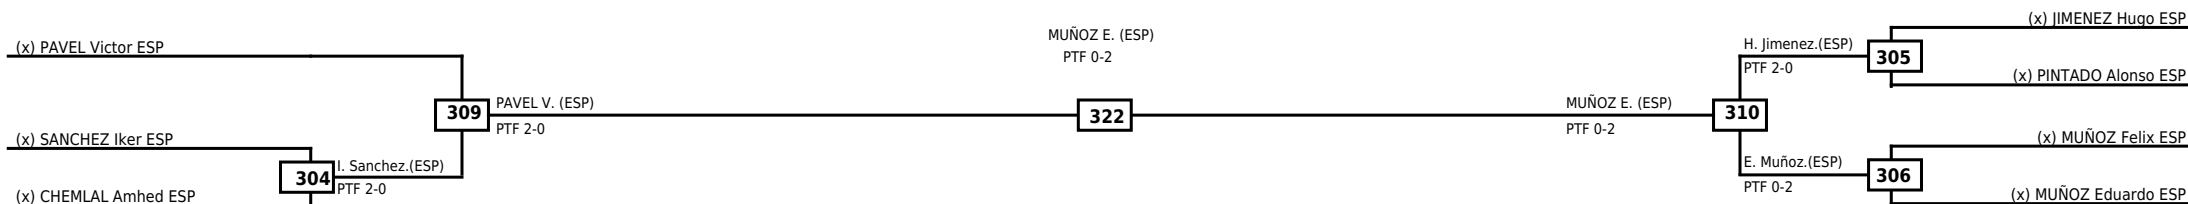

Quarterfinals Semifinals

Final

Semifinals

Quarterfinals

Classification

LEGEND RSC: Win by Referee stops contest WDR: Win by Withdrawal DQB: Win by Disqualification for Unsportsmanlike behavior
(x)Seed PTF: Win by Final score DSQ: Win by Disqualification R: Round