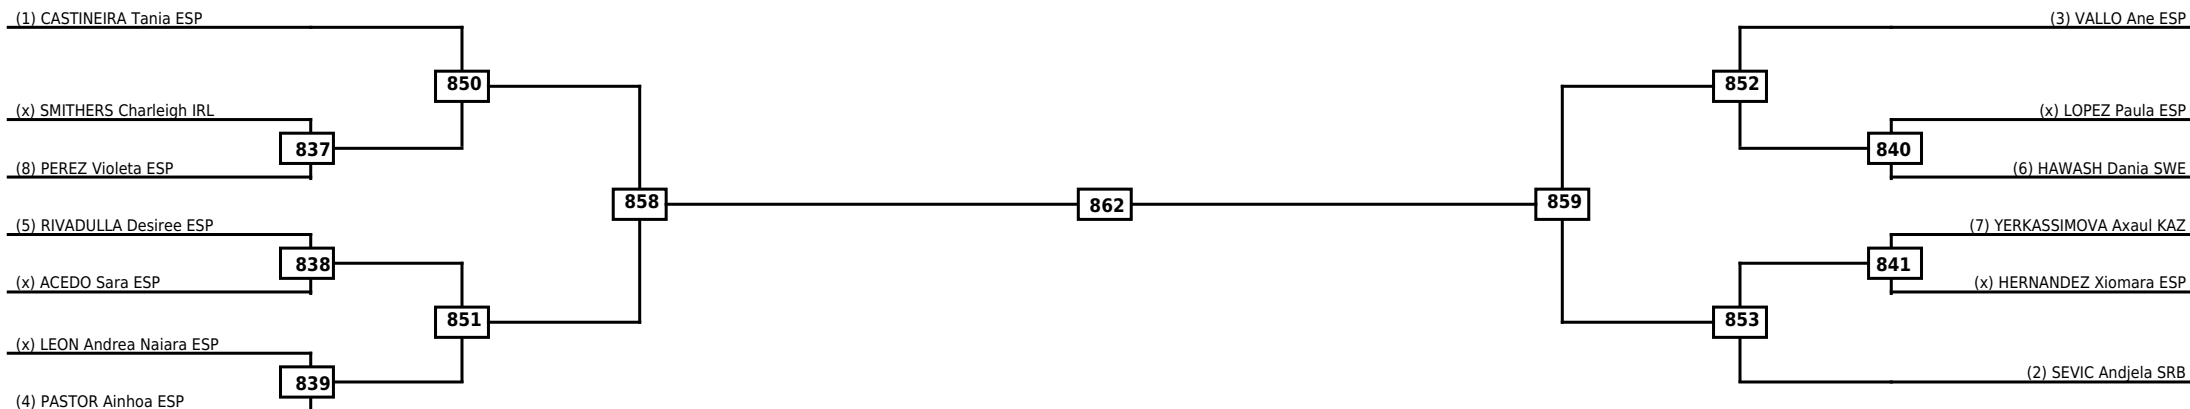

Round of 16	Quarterfinals	Semifinals	Final

Classification

LEGEND	RSC: Win by Referee stops contest	WDR: Win by Withdrawal	DQB: Win by Disqualification for Unsportsmanlike behavior
(x)Seed	PTF: Win by Final score	DSQ: Win by Disqualification	R: Round