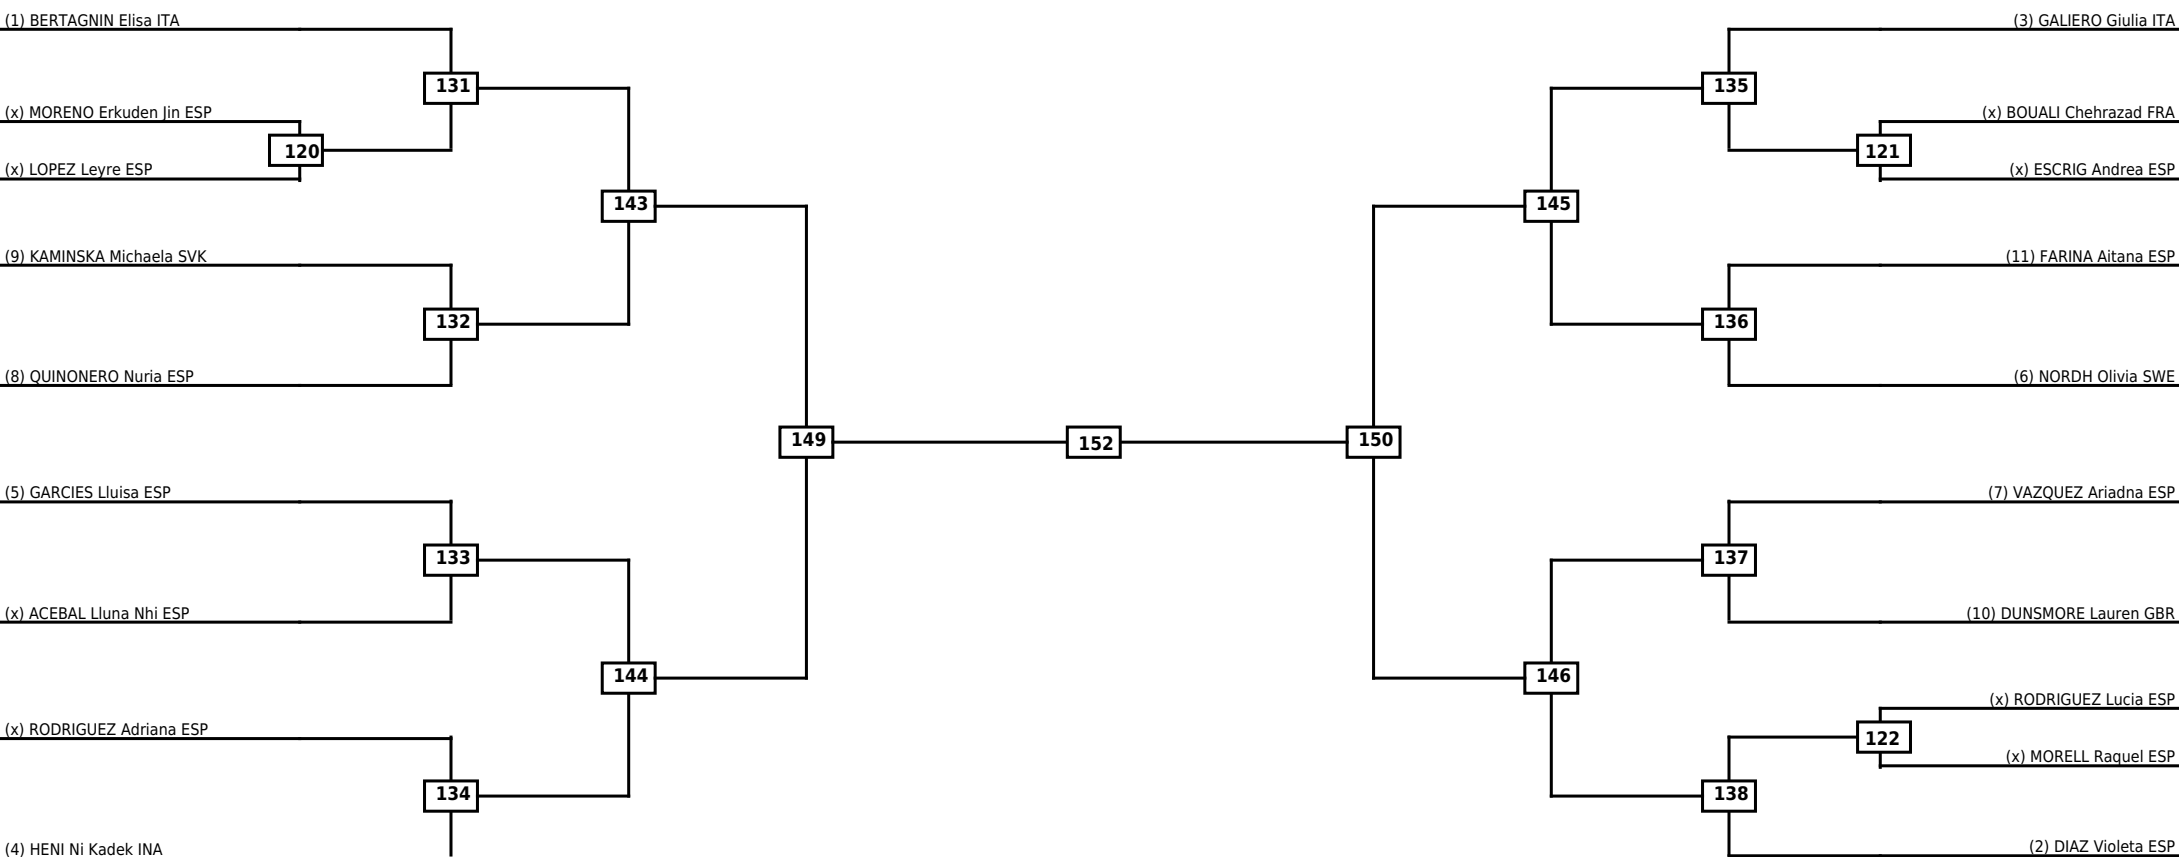

Round of 32	Round of 16	Quarterfinals	Semifinals	Final	Semifinals	Quarterfinals	Round of 16	Round of 32
-------------	-------------	---------------	------------	-------	------------	---------------	-------------	-------------

Round of 64 Round of 32 Round of 16 Quarterfinals Semifinals Final Semifinals Quarterfinals Round of 16 Round of 32 Round of 64

LEGEND RSC: Win by Referee stops contest WDR: Win by Withdrawal DQB: Win by Disqualification for Unsportsmanlike behavior
 (x)Seed PTF: Win by Final score DSQ: Win by Disqualification R: Round

Round of 32 Round of 16 Quarterfinals Semifinals Final Semifinals Quarterfinals Round of 16 Round of 32

Classification

LEGEND RSC: Win by Referee stops contest WDR: Win by Withdrawal DQB: Win by Disqualification for Unsportsmanlike behavior
 (x)Seed PTF: Win by Final score DSQ: Win by Disqualification R: Round