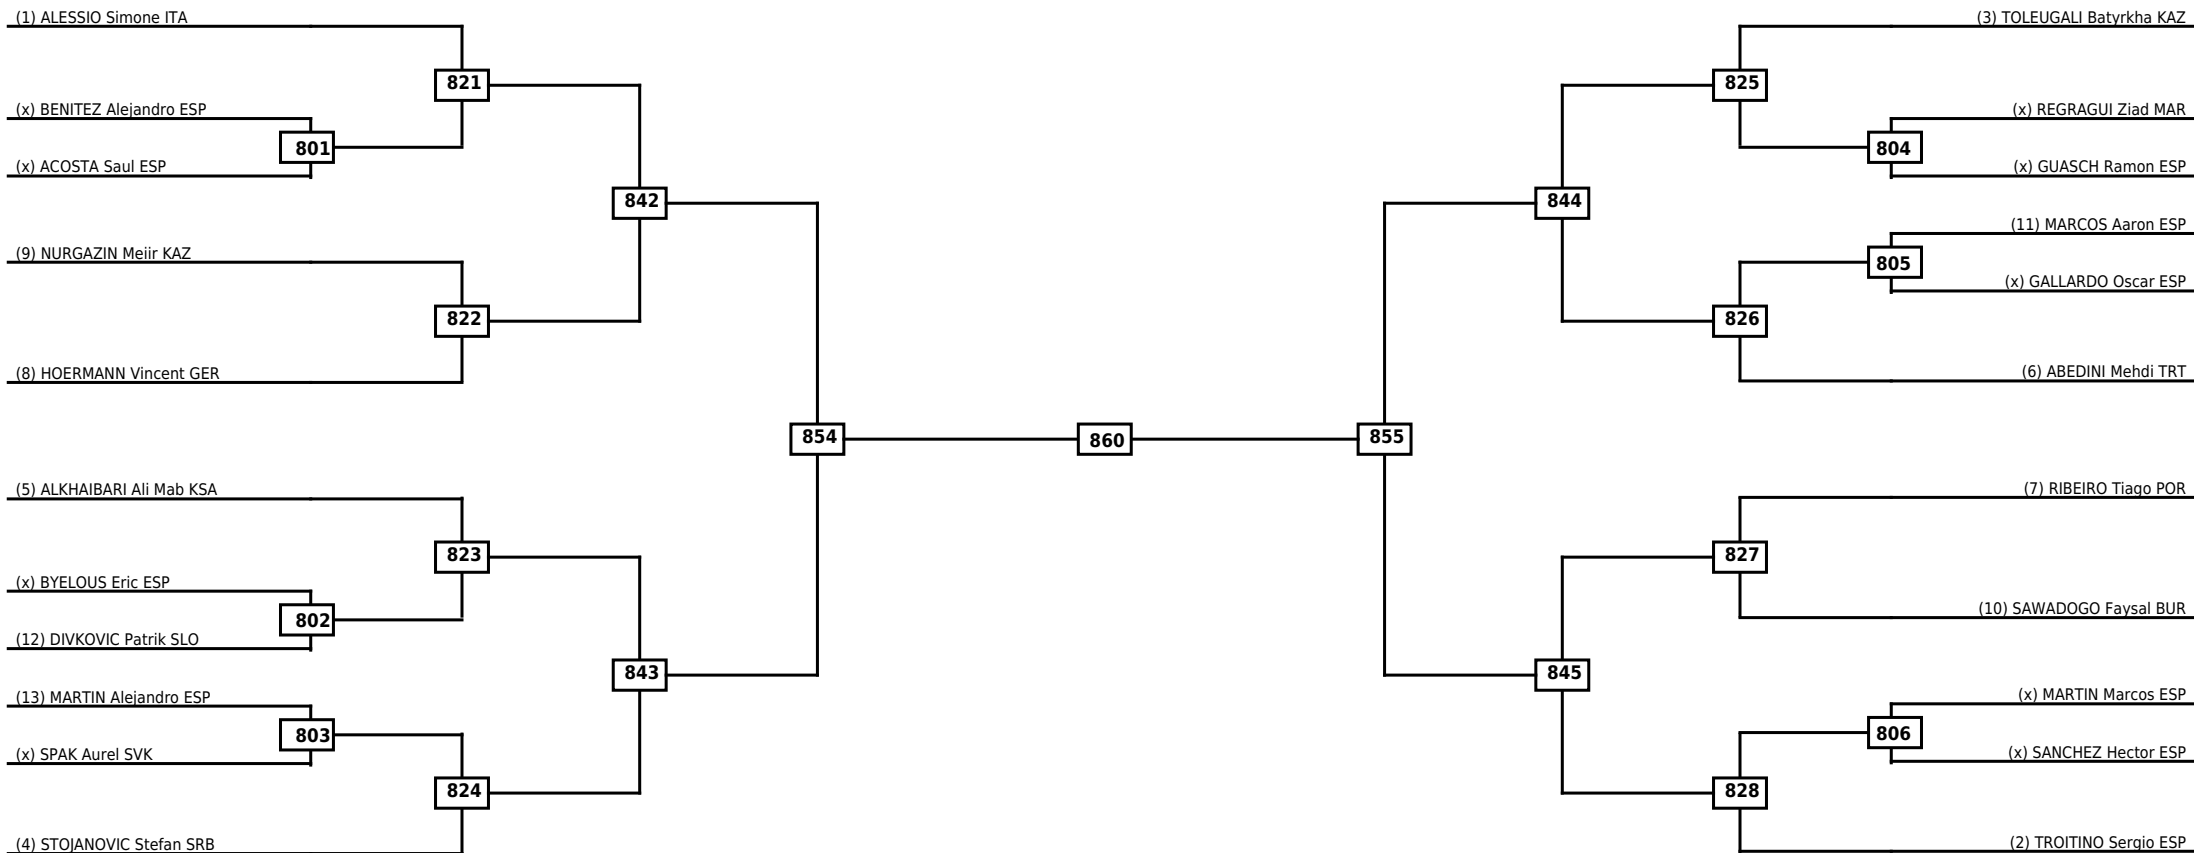

Round of 32 Round of 16 Quarterfinals Semifinals Final Semifinals Quarterfinals Round of 16 Round of 32

Classification

LEGEND RSC: Win by Referee stops contest WDR: Win by Withdrawal DQB: Win by Disqualification for Unsportsmanlike behavior
 (x)Seed PTF: Win by Final score DSQ: Win by Disqualification R: Round

Round of 64 Round of 32 Round of 16 Quarterfinals Semifinals Final Semifinals Quarterfinals Round of 16 Round of 32 Round of 64

LEGEND RSC: Win by Referee stops contest WDR: Win by Withdrawal DQB: Win by Disqualification for Unsportsmanlike behavior
(x)Seed PTF: Win by Final score DSQ: Win by Disqualification R: Round

Round of 32	Round of 16	Quarterfinals	Semifinals	Final	Semifinals	Quarterfinals	Round of 16	Round of 32
-------------	-------------	---------------	------------	-------	------------	---------------	-------------	-------------