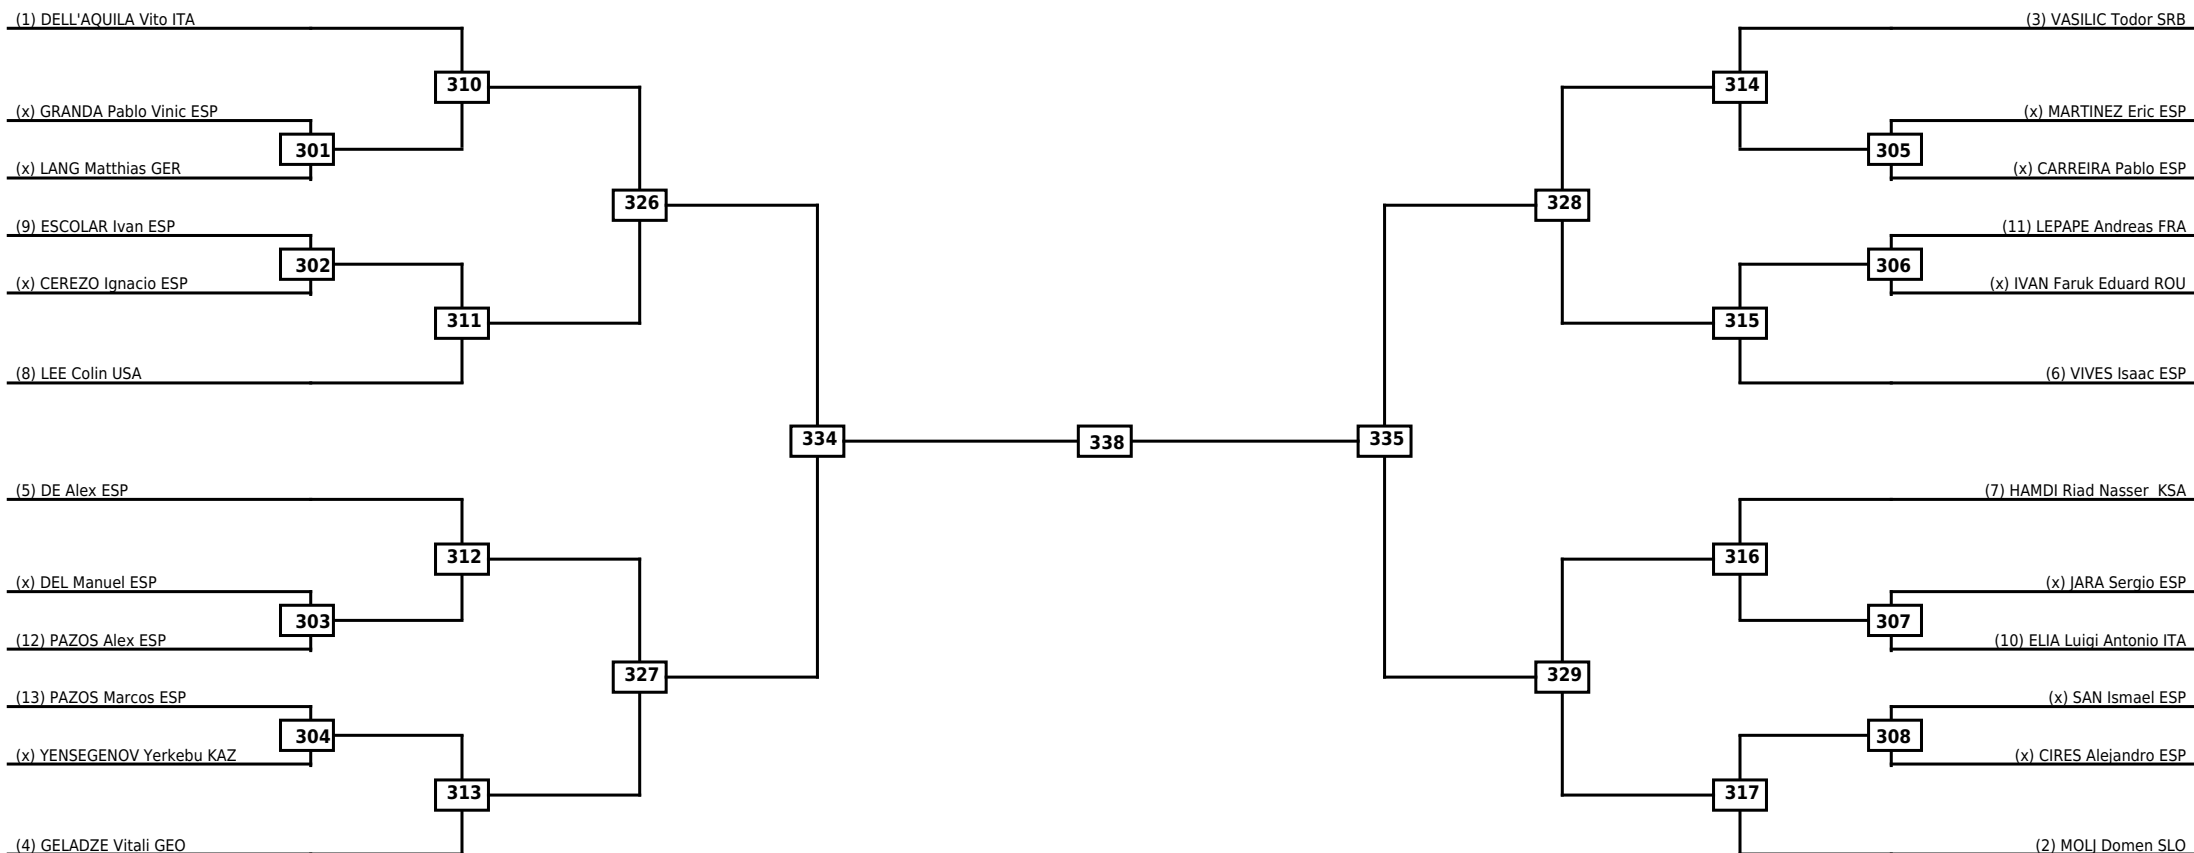

Round of 64 Round of 32 Round of 16 Quarterfinals Semifinals Final Semifinals Quarterfinals Round of 16 Round of 32 Round of 64

LEGEND RSC: Win by Referee stops contest WDR: Win by Withdrawal DQB: Win by Disqualification for Unsportsmanlike behavior
 (x)Seed PTF: Win by Final score DSQ: Win by Disqualification R: Round

Round of 32 Round of 16 Quarterfinals Semifinals Final Semifinals Quarterfinals Round of 16 Round of 32

Classification

LEGEND RSC: Win by Referee stops contest WDR: Win by Withdrawal DQB: Win by Disqualification for Unsportsmanlike behavior
(x)Seed PTF: Win by Final score DSQ: Win by Disqualification R: Round