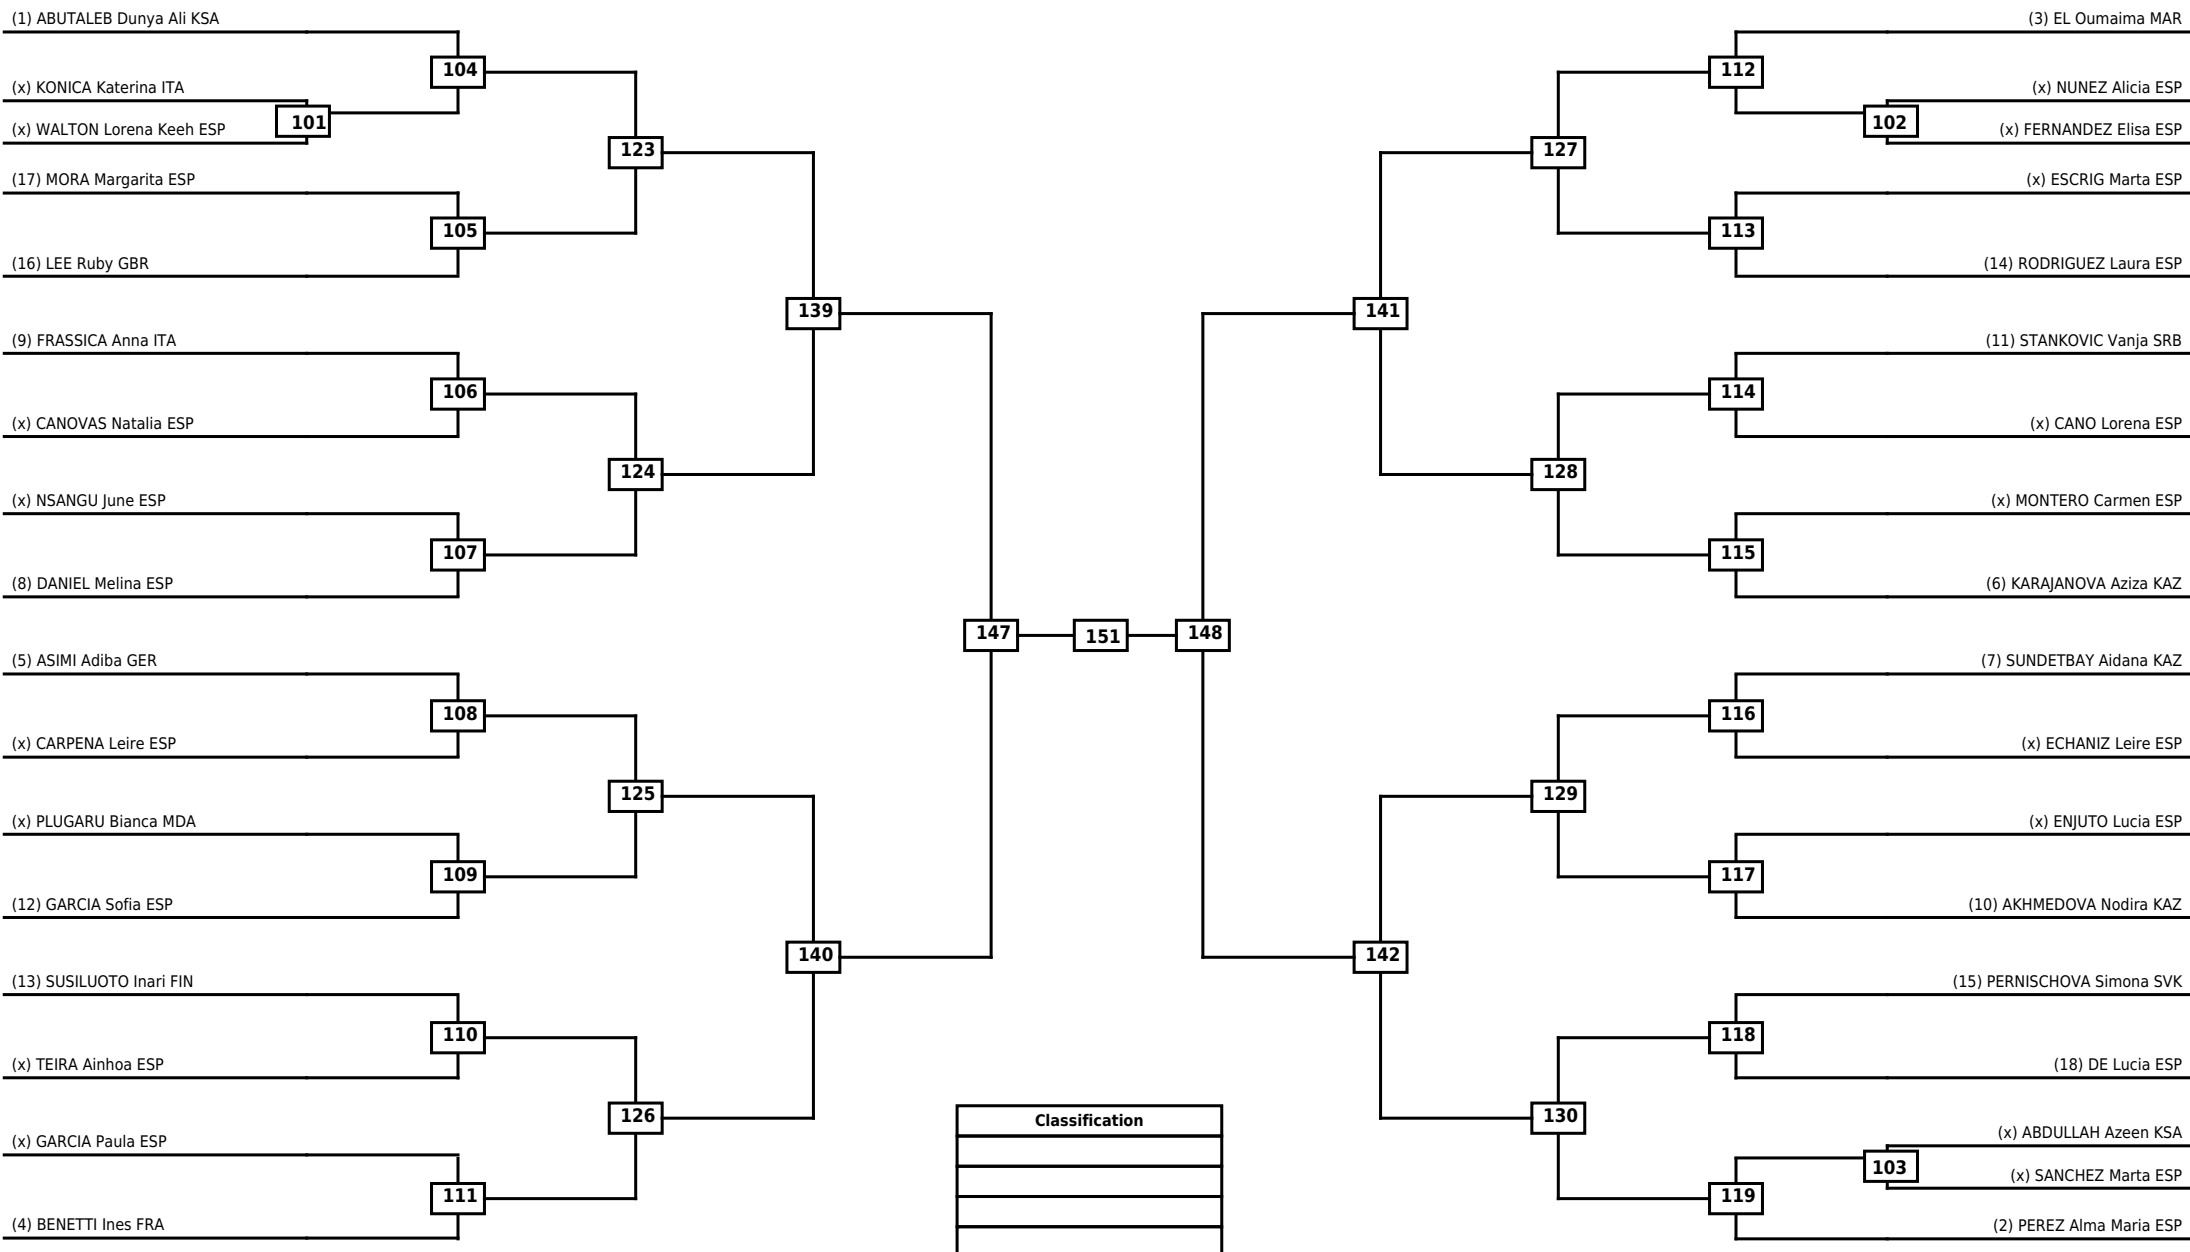

Round of 64   Round of 32   Round of 16   Quarterfinals   Semifinals   Final   Semifinals   Quarterfinals   Round of 16   Round of 32   Round of 64

LEGEND RSC: Win by Referee stops contest   WDR: Win by Withdrawal   DQB: Win by Disqualification for Unsportsmanlike behavior
(x)Seed   PTF: Win by Final score   DSQ: Win by Disqualification   R: Round