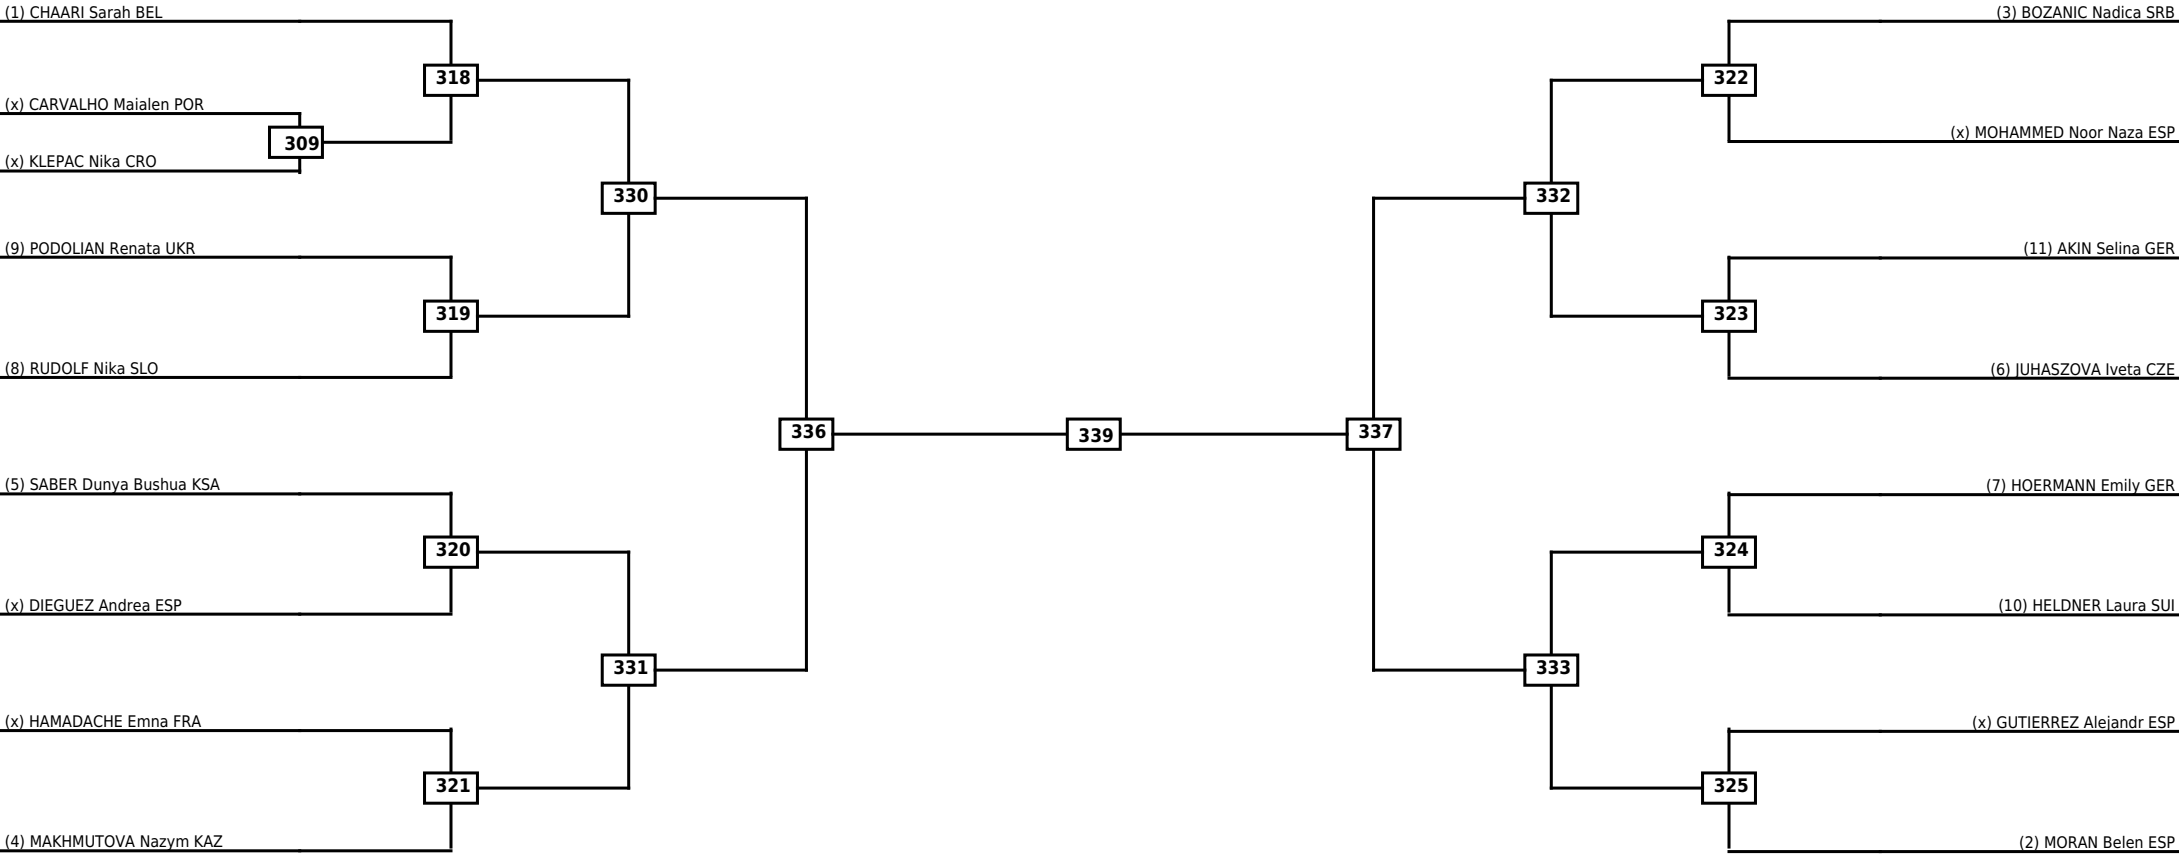

Round of 32 Round of 16 Quarterfinals Semifinals Final Semifinals Quarterfinals Round of 16 Round of 32

Classification

LEGEND RSC: Win by Referee stops contest WDR: Win by Withdrawal DQB: Win by Disqualification for Unsportsmanlike behavior
 (x)Seed PTF: Win by Final score DSQ: Win by Disqualification R: Round

Round of 32	Round of 16	Quarterfinals	Semifinals	Final	Semifinals	Quarterfinals	Round of 16	Round of 32
-------------	-------------	---------------	------------	-------	------------	---------------	-------------	-------------