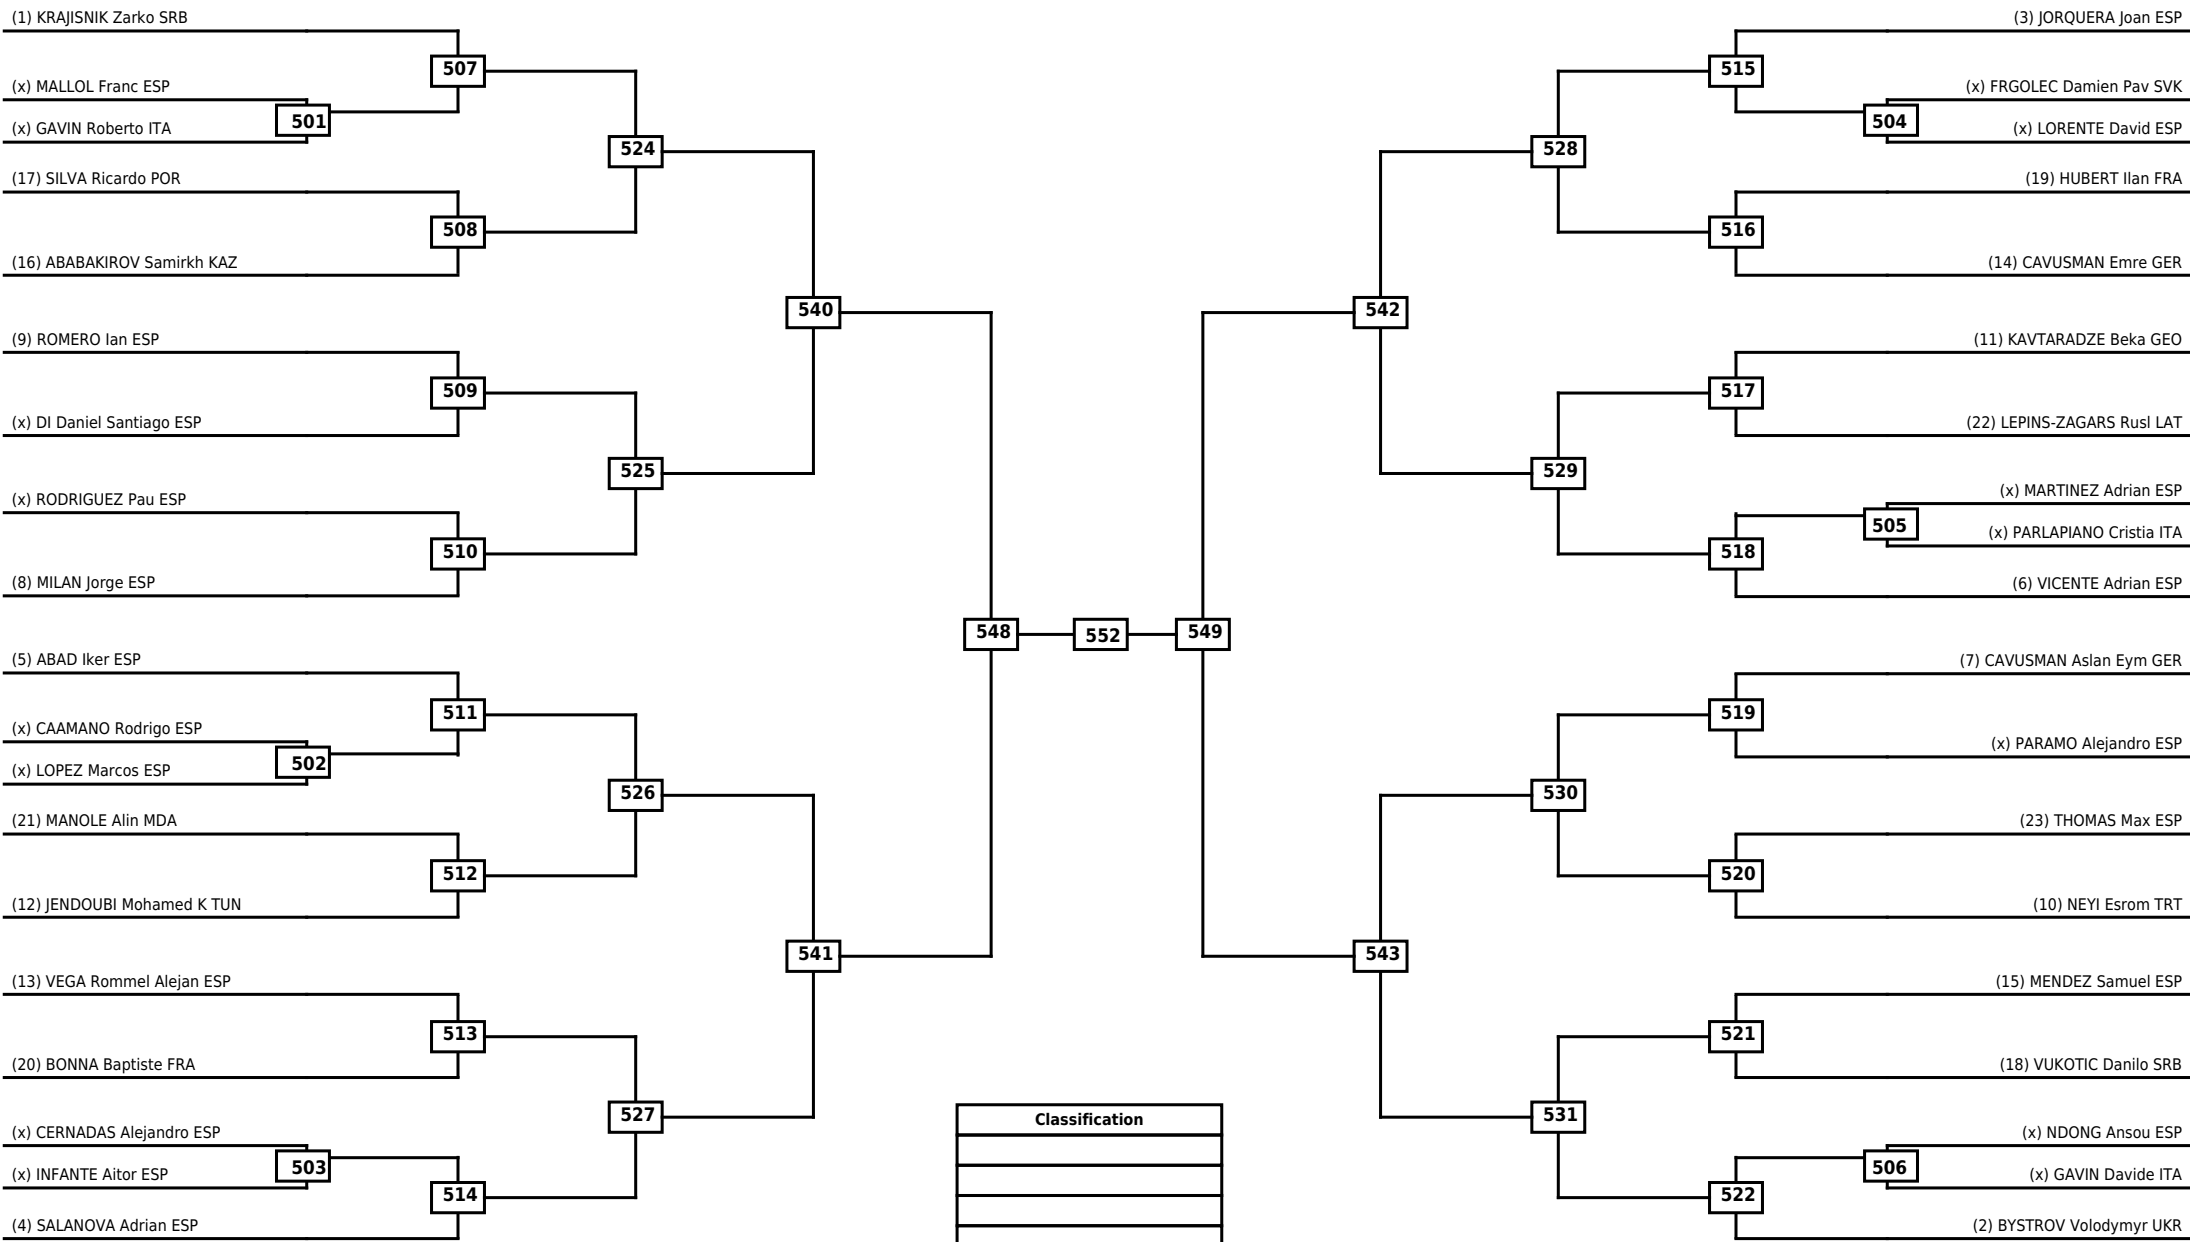

Round of 64 Round of 32 Round of 16 Quarterfinals Semifinals Final Semifinals Quarterfinals Round of 16 Round of 32 Round of 64

LEGEND RSC: Win by Referee stops contest WDR: Win by Withdrawal DQB: Win by Disqualification for Unsportsmanlike behavior
(x)Seed PTF: Win by Final score DSQ: Win by Disqualification R: Round