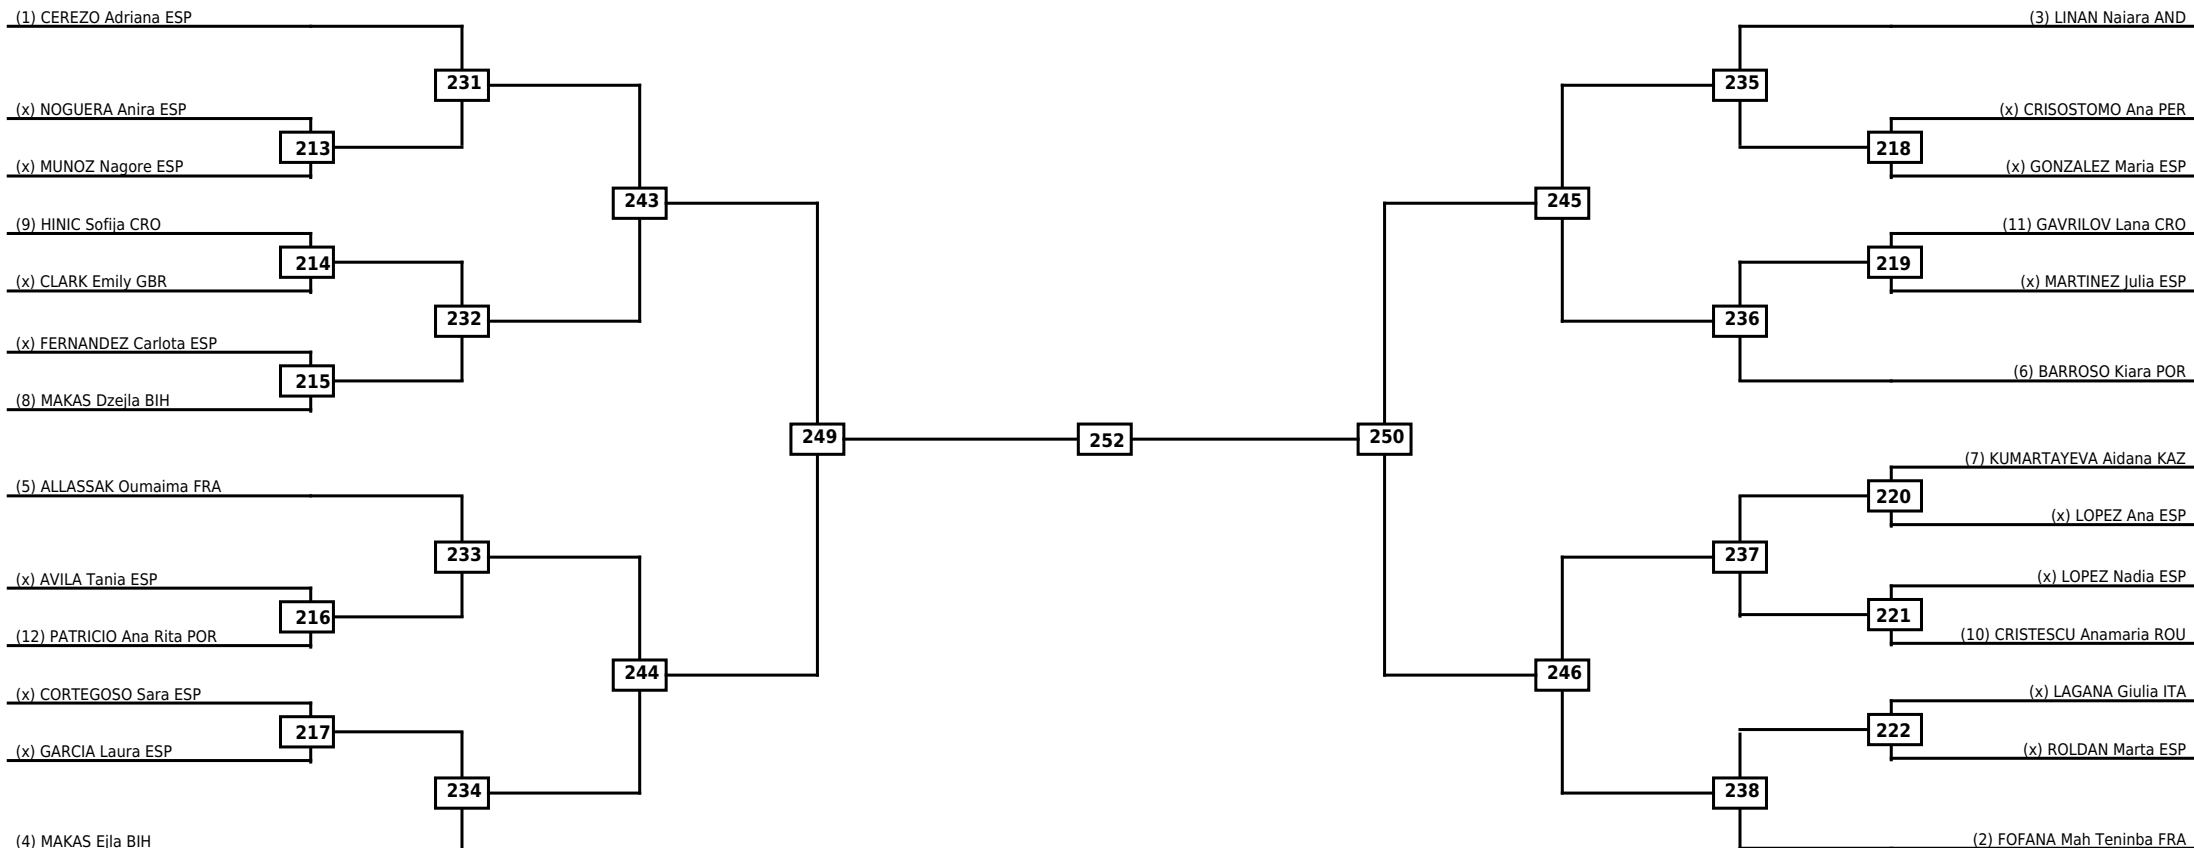

Round of 32   Round of 16   Quarterfinals   Semifinals   Final   Semifinals   Quarterfinals   Round of 16   Round of 32

Classification

LEGEND   RSC: Win by Referee stops contest   WDR: Win by Withdrawal   DQB: Win by Disqualification for Unsportsmanlike behavior
(x)Seed   PTF: Win by Final score   DSQ: Win by Disqualification   R: Round