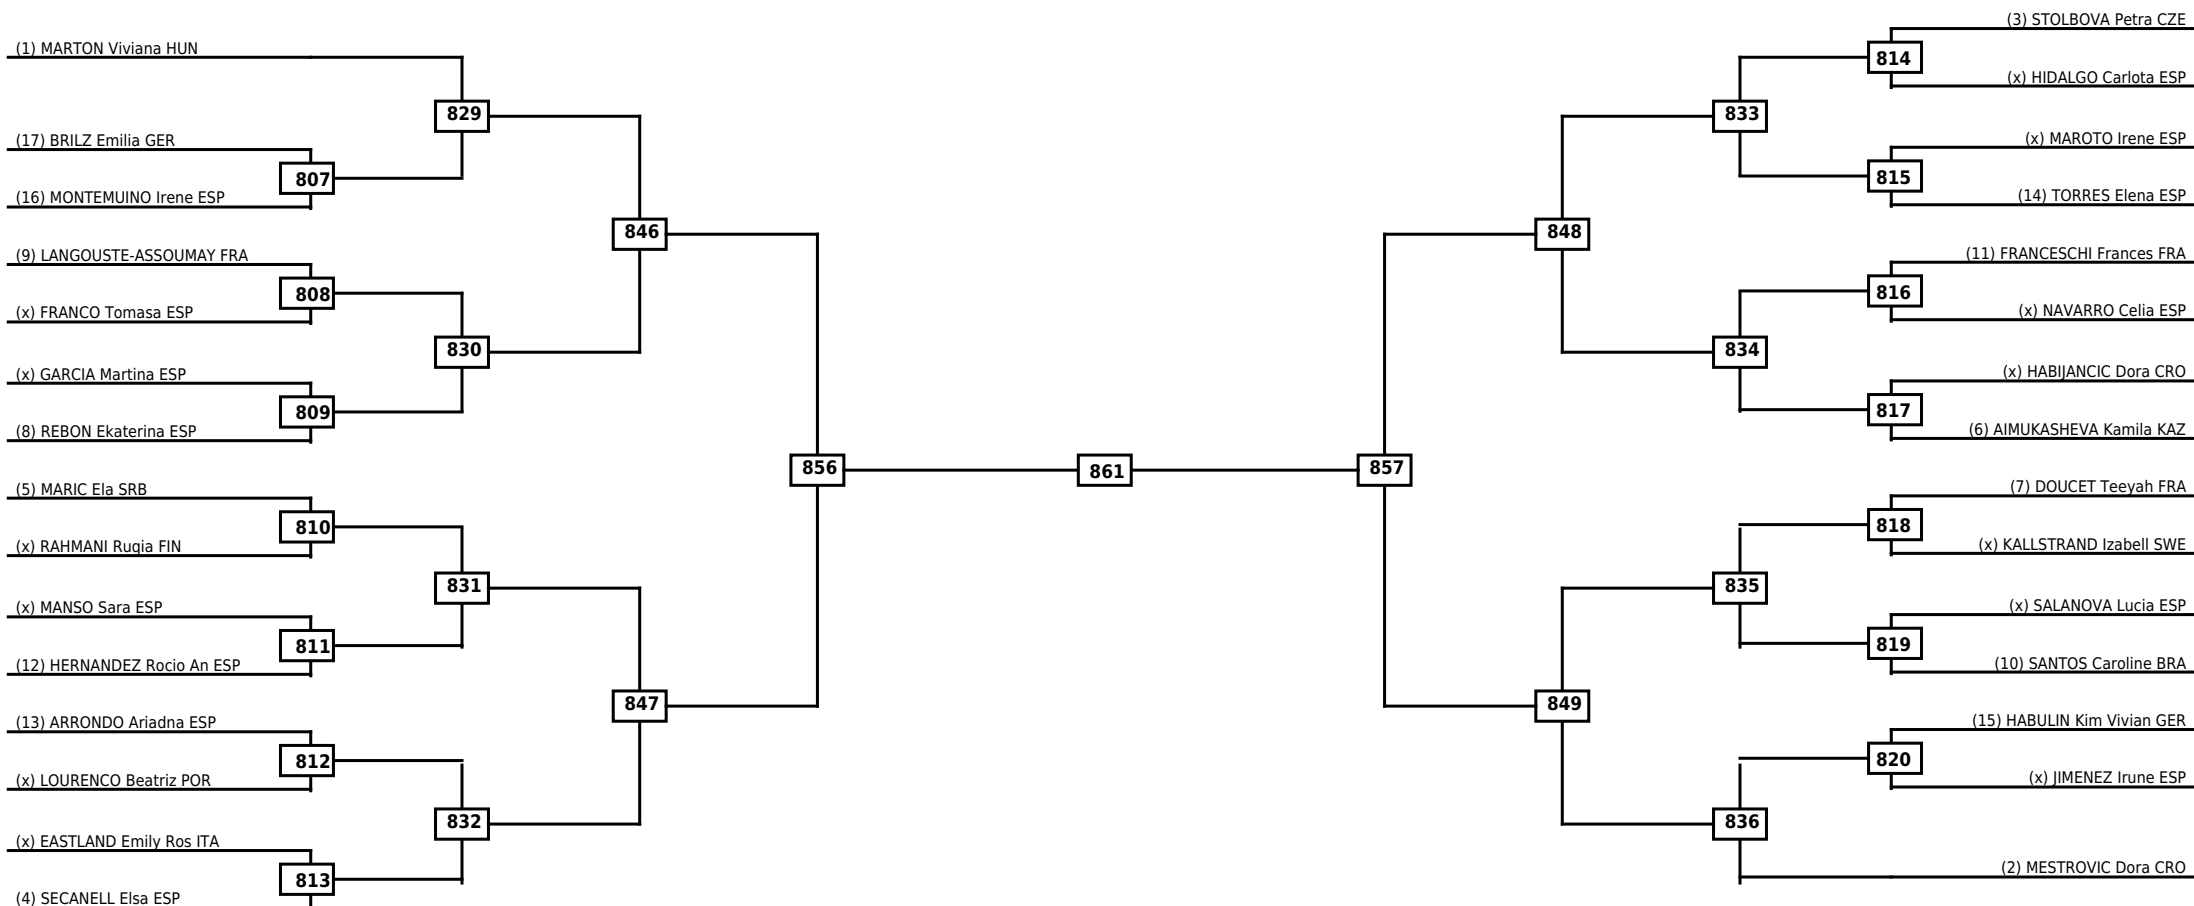

Round of 32   Round of 16   Quarterfinals   Semifinals   Final   Semifinals   Quarterfinals   Round of 16   Round of 32

Classification

LEGEND   RSC: Win by Referee stops contest   WDR: Win by Withdrawal   DQB: Win by Disqualification for Unsportsmanlike behavior
(x)Seed   PTF: Win by Final score   DSQ: Win by Disqualification   R: Round