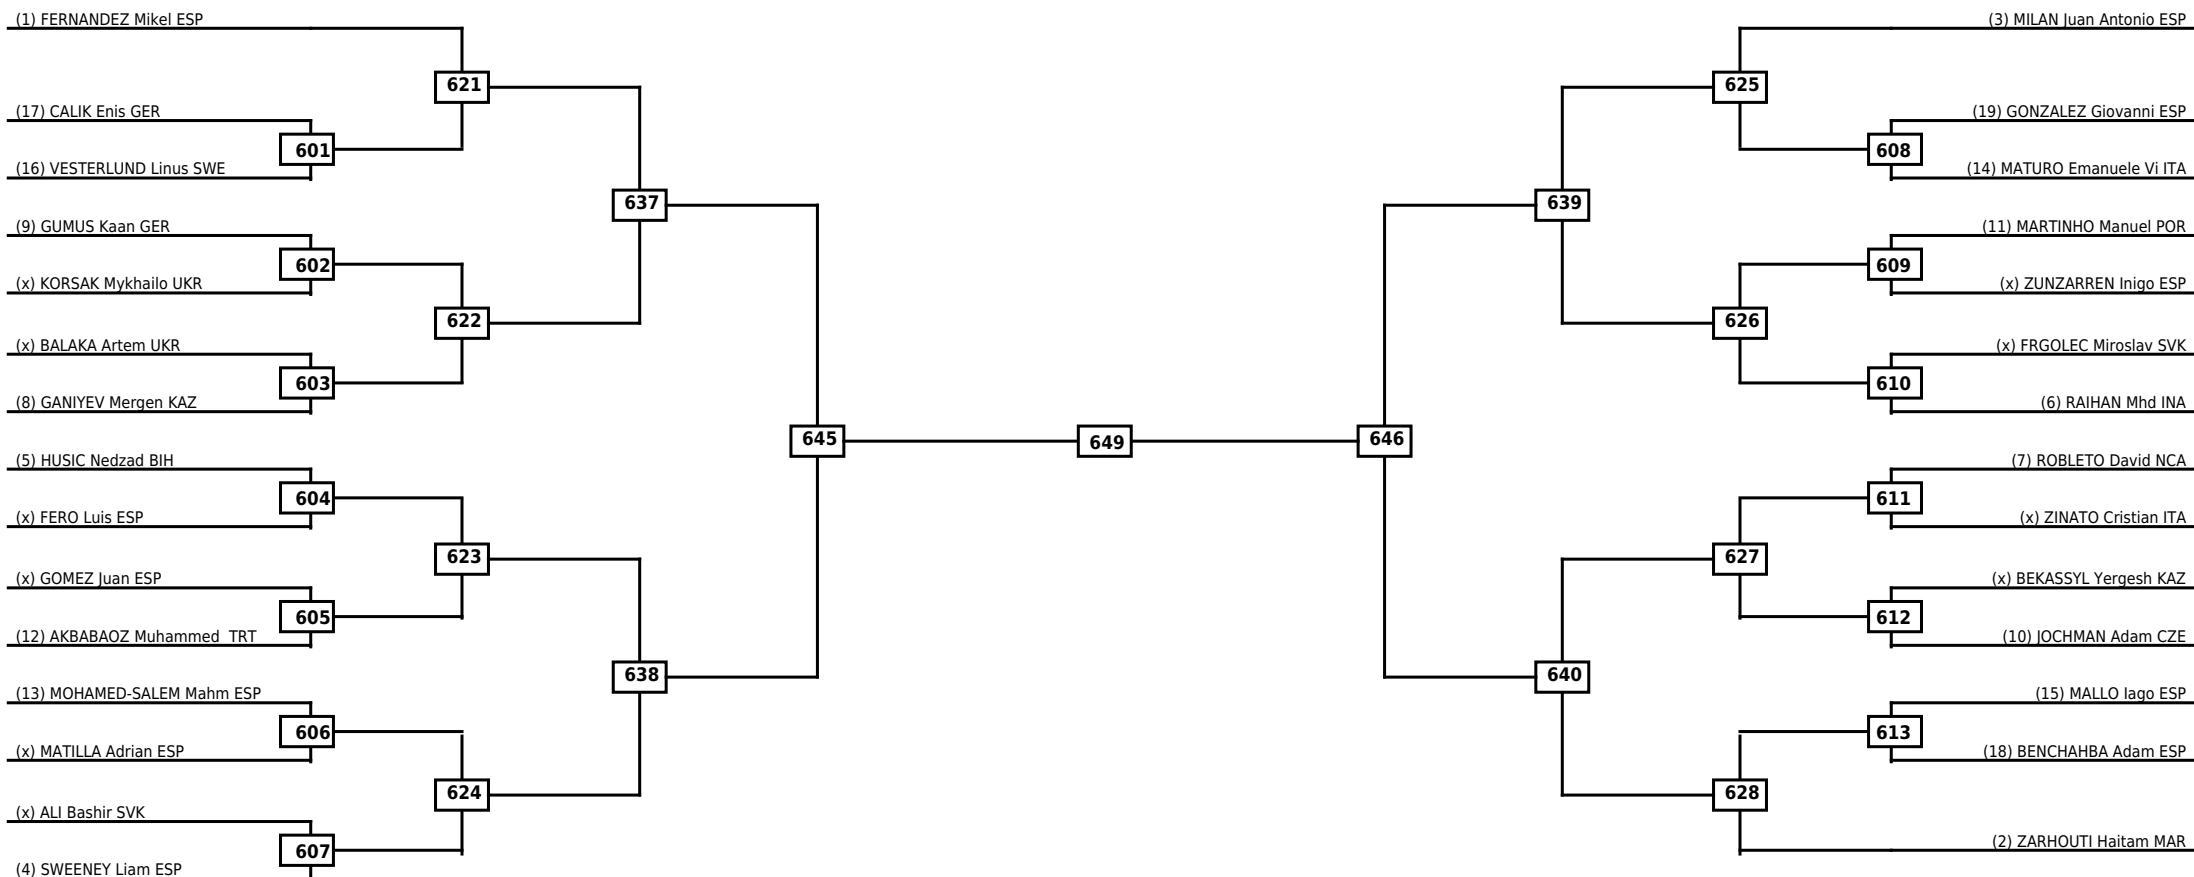

Round of 32 Round of 16 Quarterfinals Semifinals Final Semifinals Quarterfinals Round of 16 Round of 32

Classification

LEGEND RSC: Win by Referee stops contest WDR: Win by Withdrawal DQB: Win by Disqualification for Unsportsmanlike behavior
 (x)Seed PTF: Win by Final score DSQ: Win by Disqualification R: Round

Round of 64 Round of 32 Round of 16 Quarterfinals Semifinals Final Semifinals Quarterfinals Round of 16 Round of 32 Round of 64

LEGEND RSC: Win by Referee stops contest WDR: Win by Withdrawal DQB: Win by Disqualification for Unsportsmanlike behavior
 (x)Seed PTF: Win by Final score DSQ: Win by Disqualification R: Round