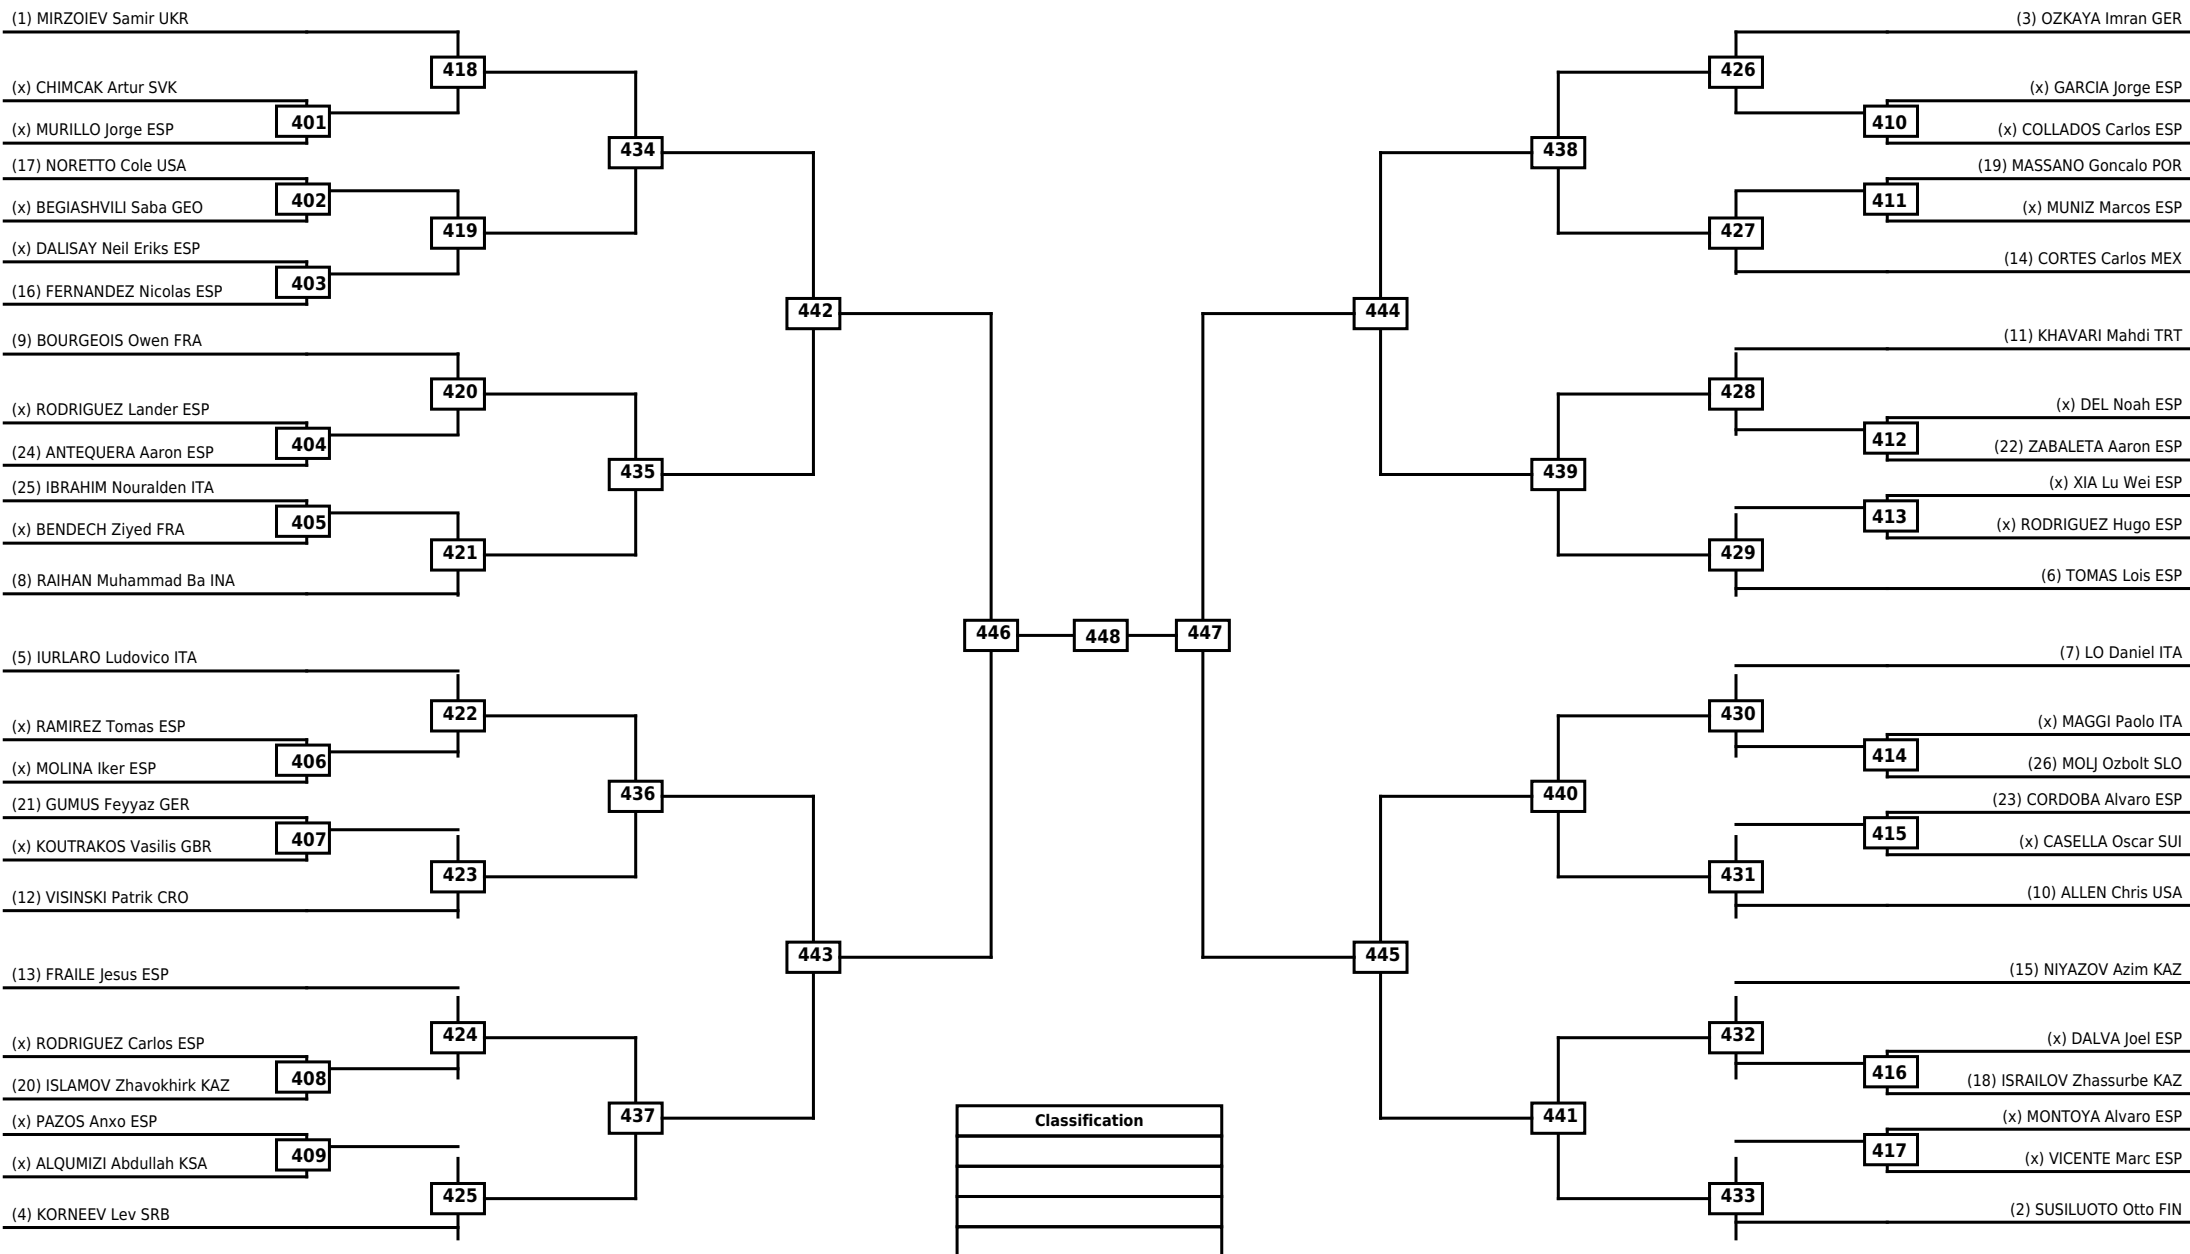

Round of 64 Round of 32 Round of 16 Quarterfinals Semifinals Final Semifinals Quarterfinals Round of 16 Round of 32 Round of 64

LEGEND RSC: Win by Referee stops contest WDR: Win by Withdrawal DQB: Win by Disqualification for Unsportsmanlike behavior
(x)Seed PTF: Win by Final score DSQ: Win by Disqualification R: Round