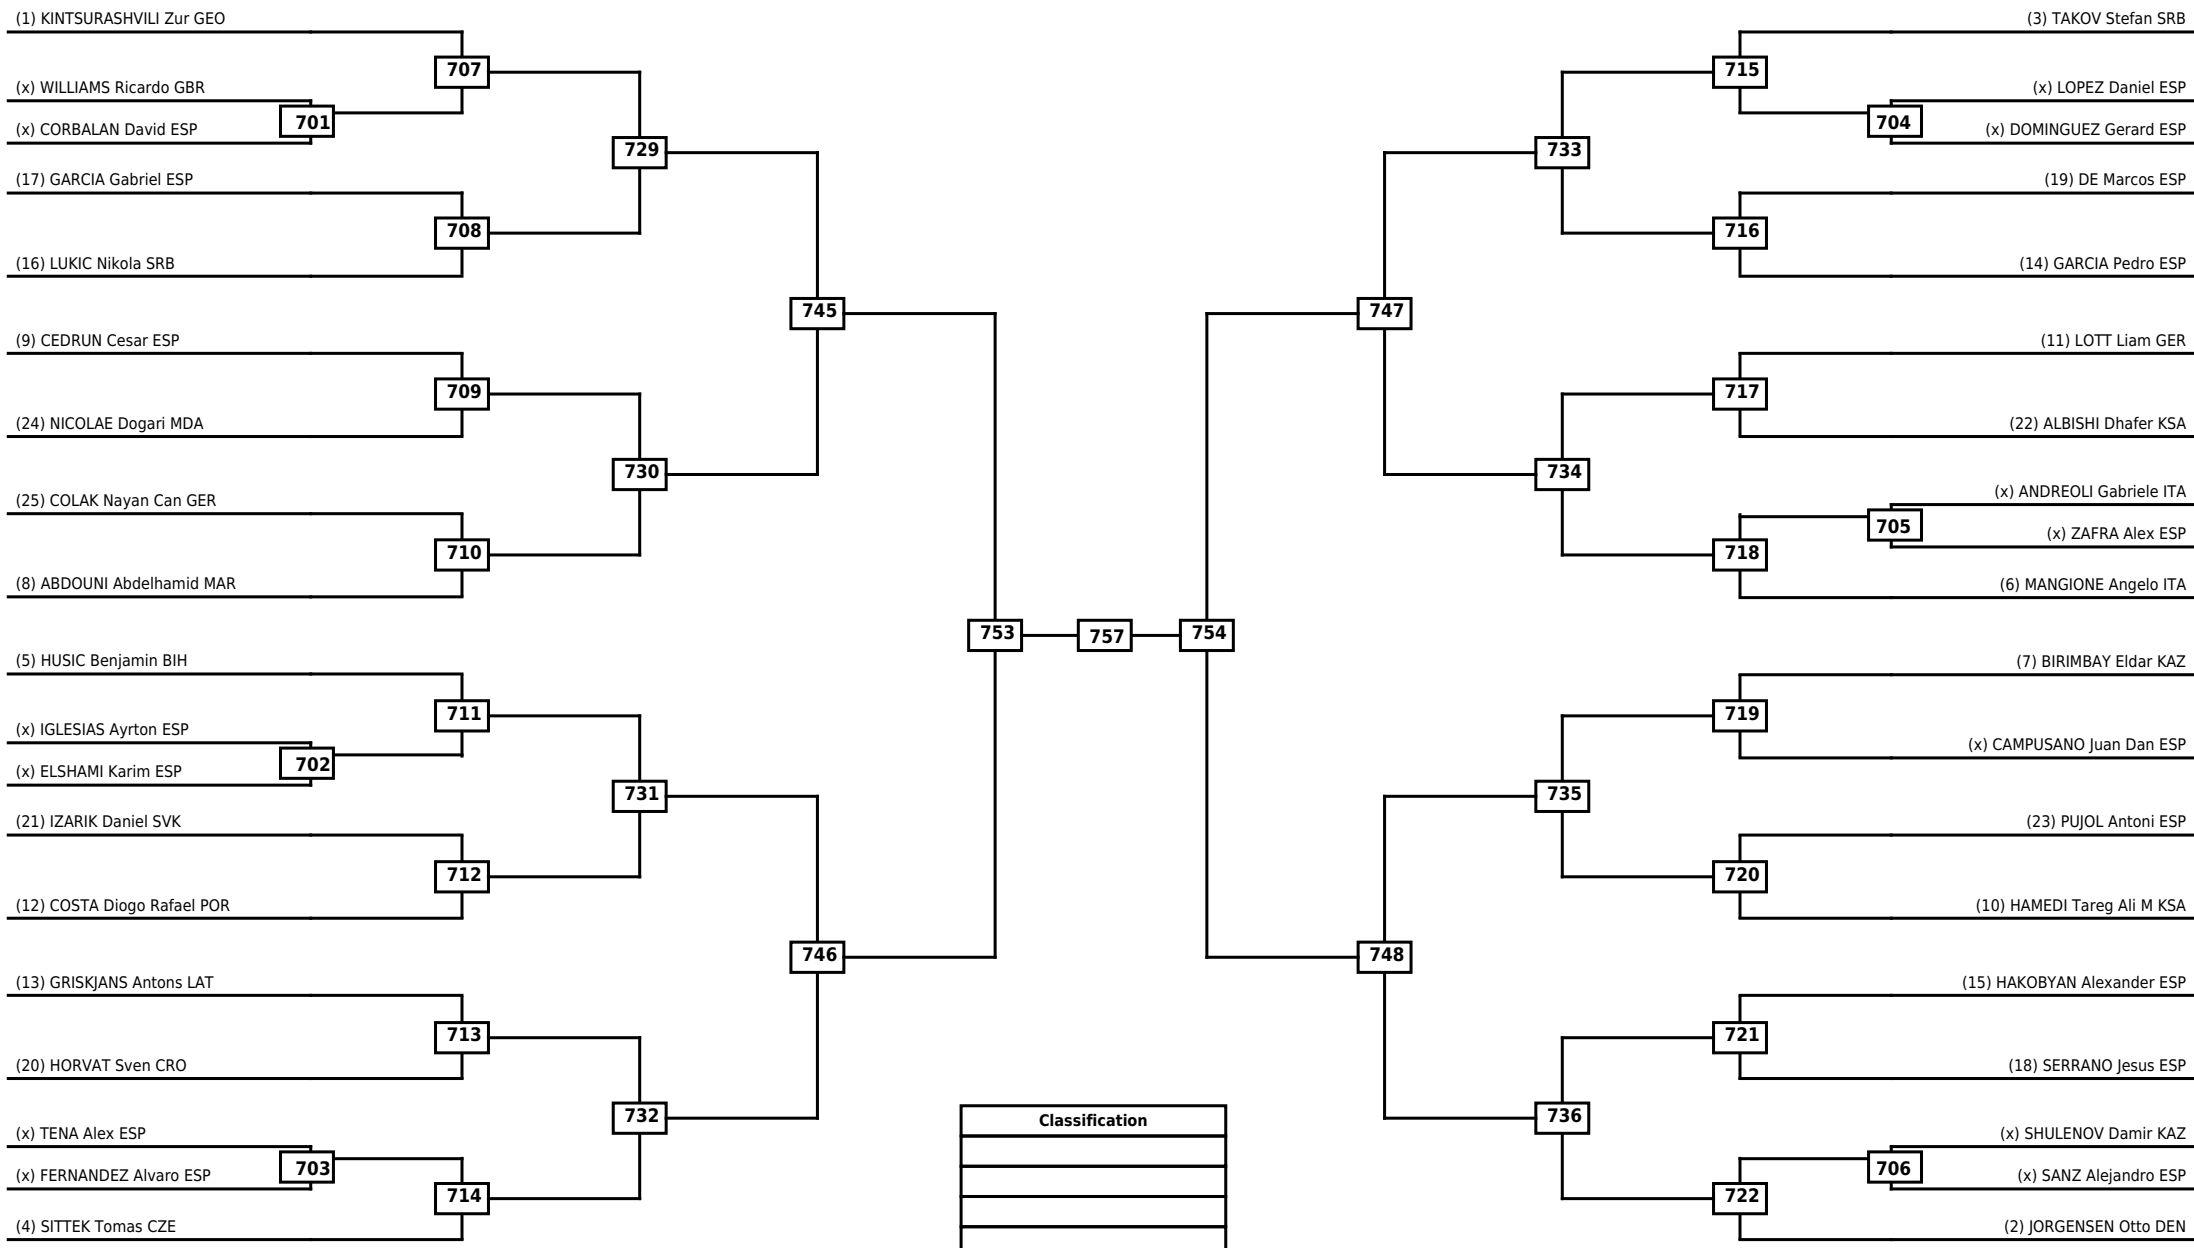

Round of 32 Round of 16 Quarterfinals Semifinals Final Semifinals Quarterfinals Round of 16 Round of 32

Classification

LEGEND RSC: Win by Referee stops contest WDR: Win by Withdrawal DQB: Win by Disqualification for Unsportsmanlike behavior
 (x)Seed PTF: Win by Final score DSQ: Win by Disqualification R: Round

Round of 64 Round of 32 Round of 16 Quarterfinals Semifinals Final Semifinals Quarterfinals Round of 16 Round of 32 Round of 64

LEGEND RSC: Win by Referee stops contest WDR: Win by Withdrawal DQB: Win by Disqualification for Unsportsmanlike behavior
(x)Seed PTF: Win by Final score DSQ: Win by Disqualification R: Round