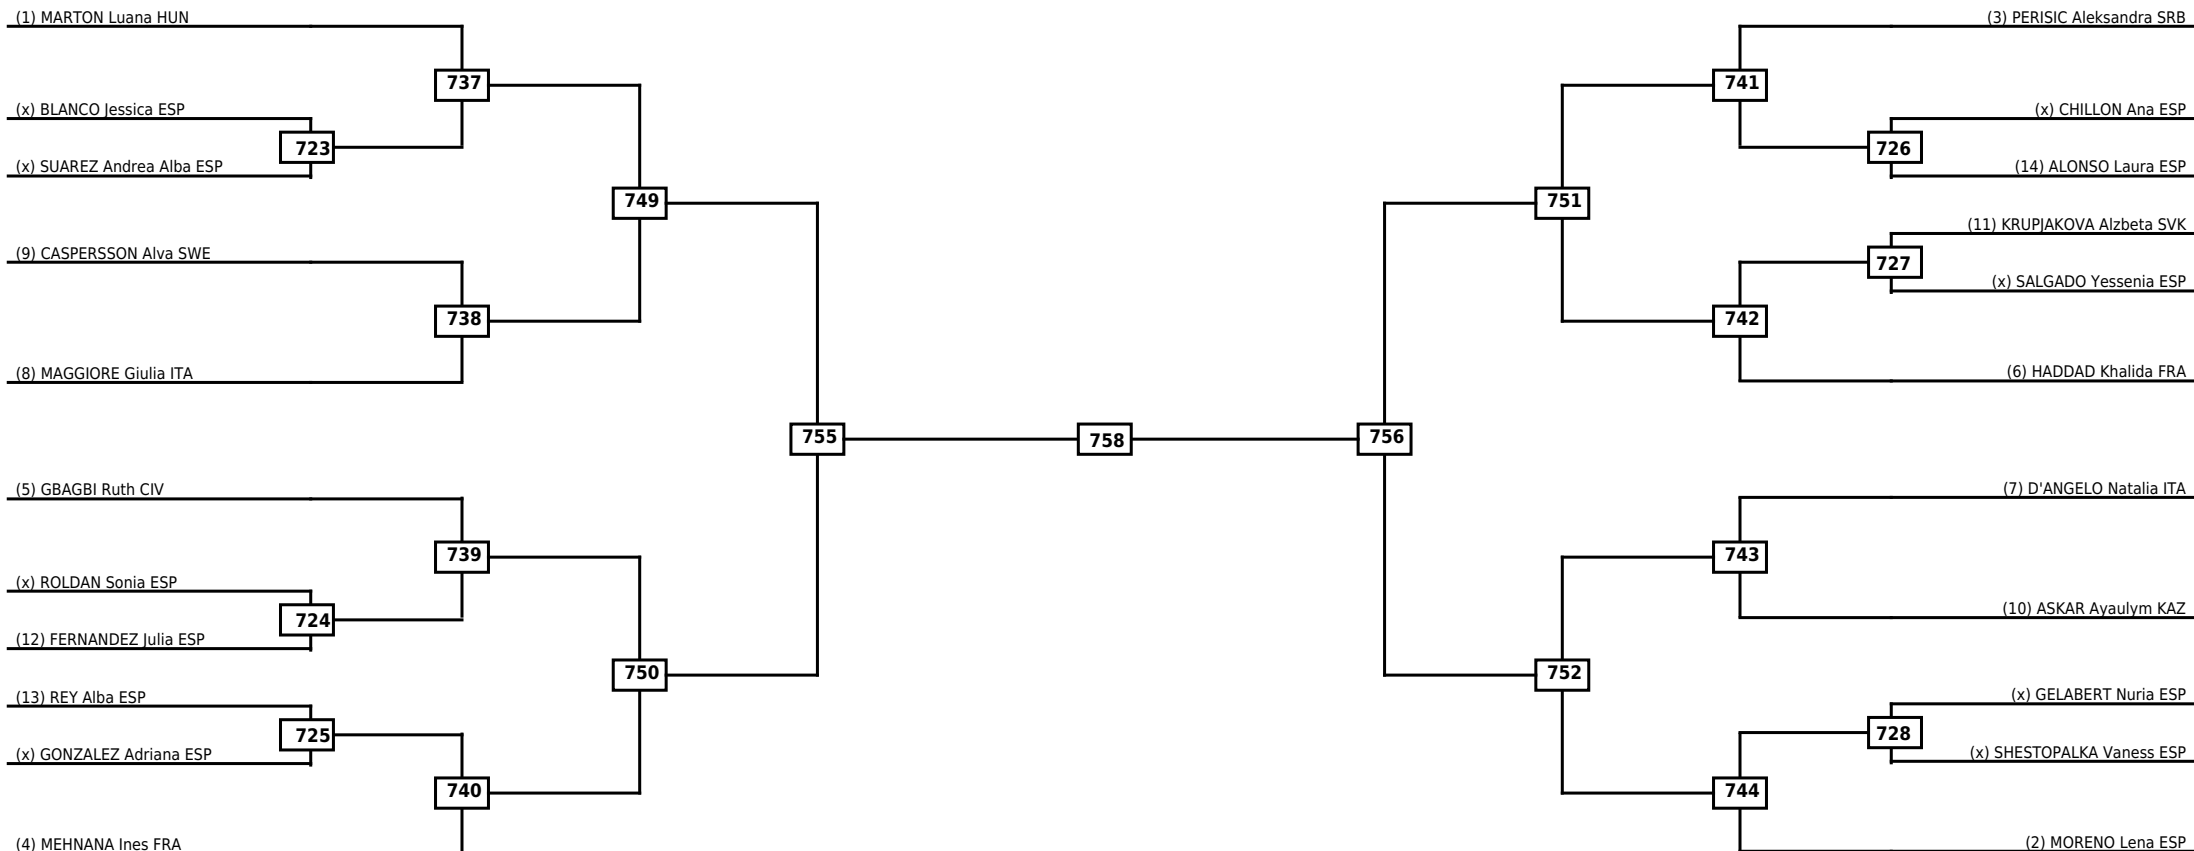

Round of 32
Round of 16
Quarterfinals
Semifinals
Final
Semifinals
Quarterfinals
Round of 16
Round of 32

Classification

LEGEND RSC: Win by Referee stops contest   WDR: Win by Withdrawal   DQB: Win by Disqualification for Unsportsmanlike behavior
(x)Seed   PTF: Win by Final score   DSQ: Win by Disqualification   R: Round