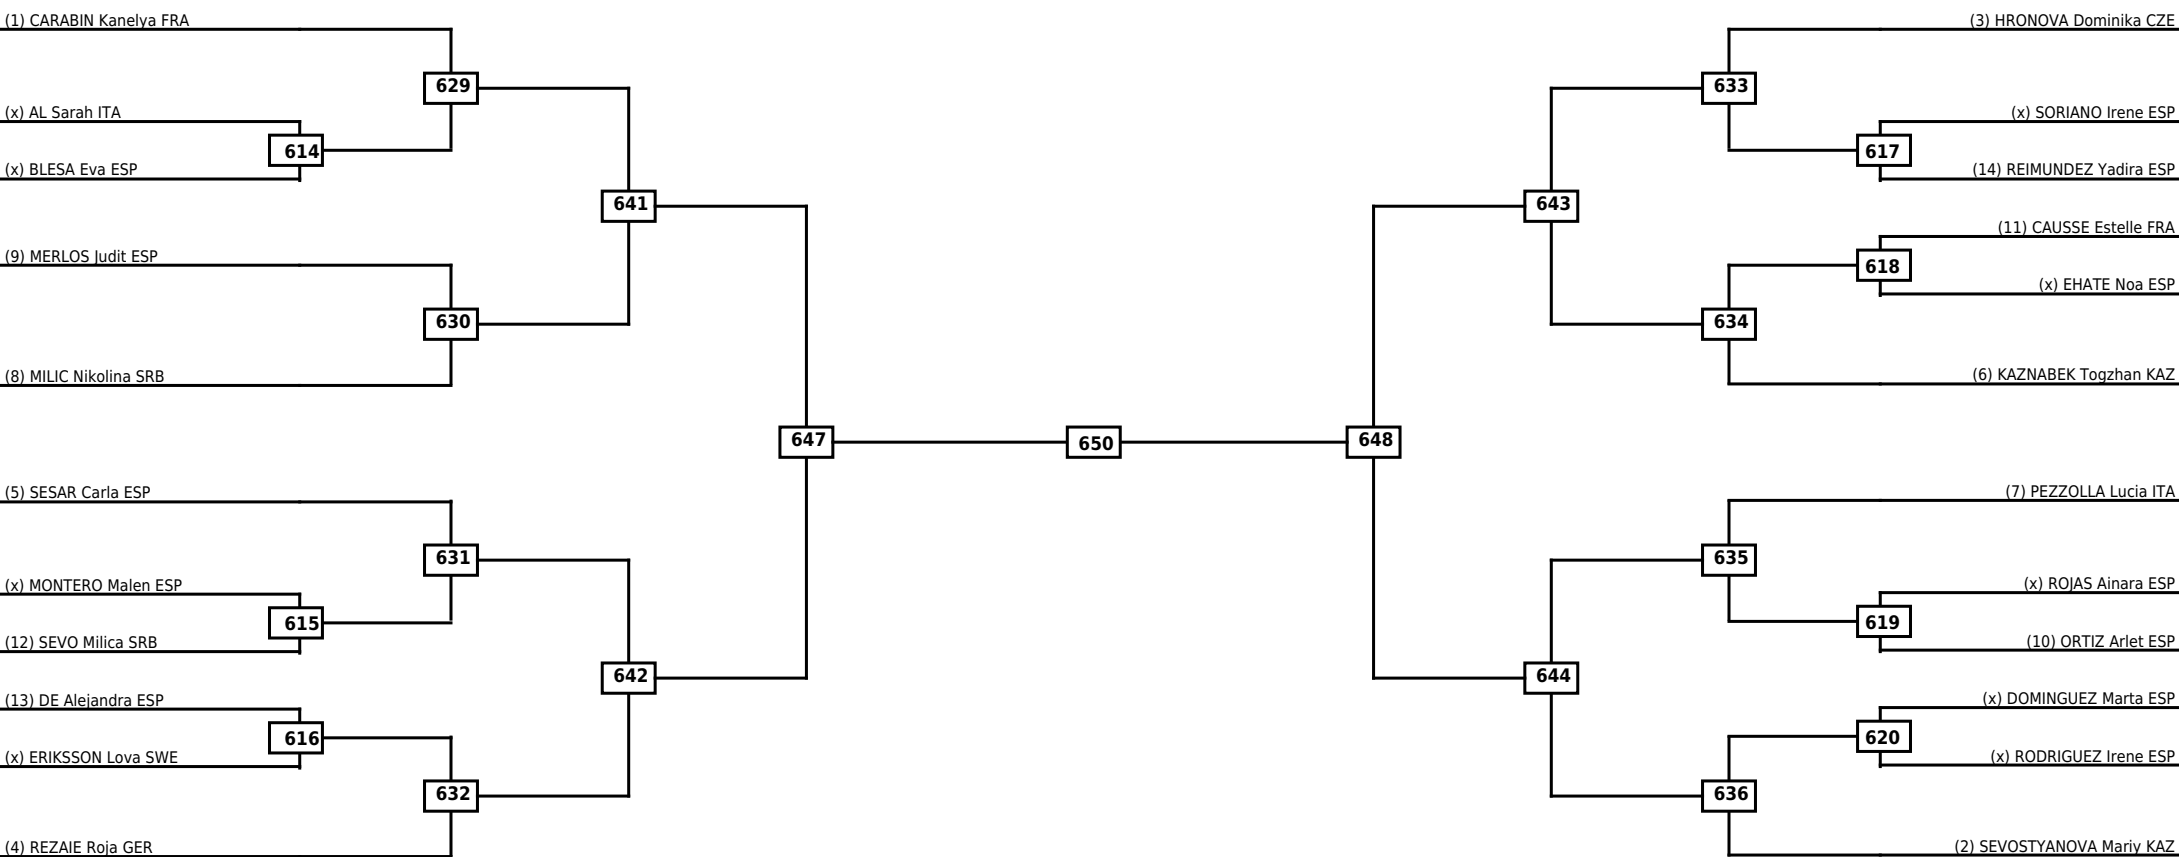

Round of 32	Round of 16	Quarterfinals	Semifinals	Final	Semifinals	Quarterfinals	Round of 16	Round of 32
-------------	-------------	---------------	------------	-------	------------	---------------	-------------	-------------

Round of 32
Round of 16
Quarterfinals
Semifinals
Final
Semifinals
Quarterfinals
Round of 16
Round of 32

Classification

LEGEND RSC: Win by Referee stops contest WDR: Win by Withdrawal DQB: Win by Disqualification for Unsportsmanlike behavior
 (x)Seed PTF: Win by Final score DSQ: Win by Disqualification R: Round