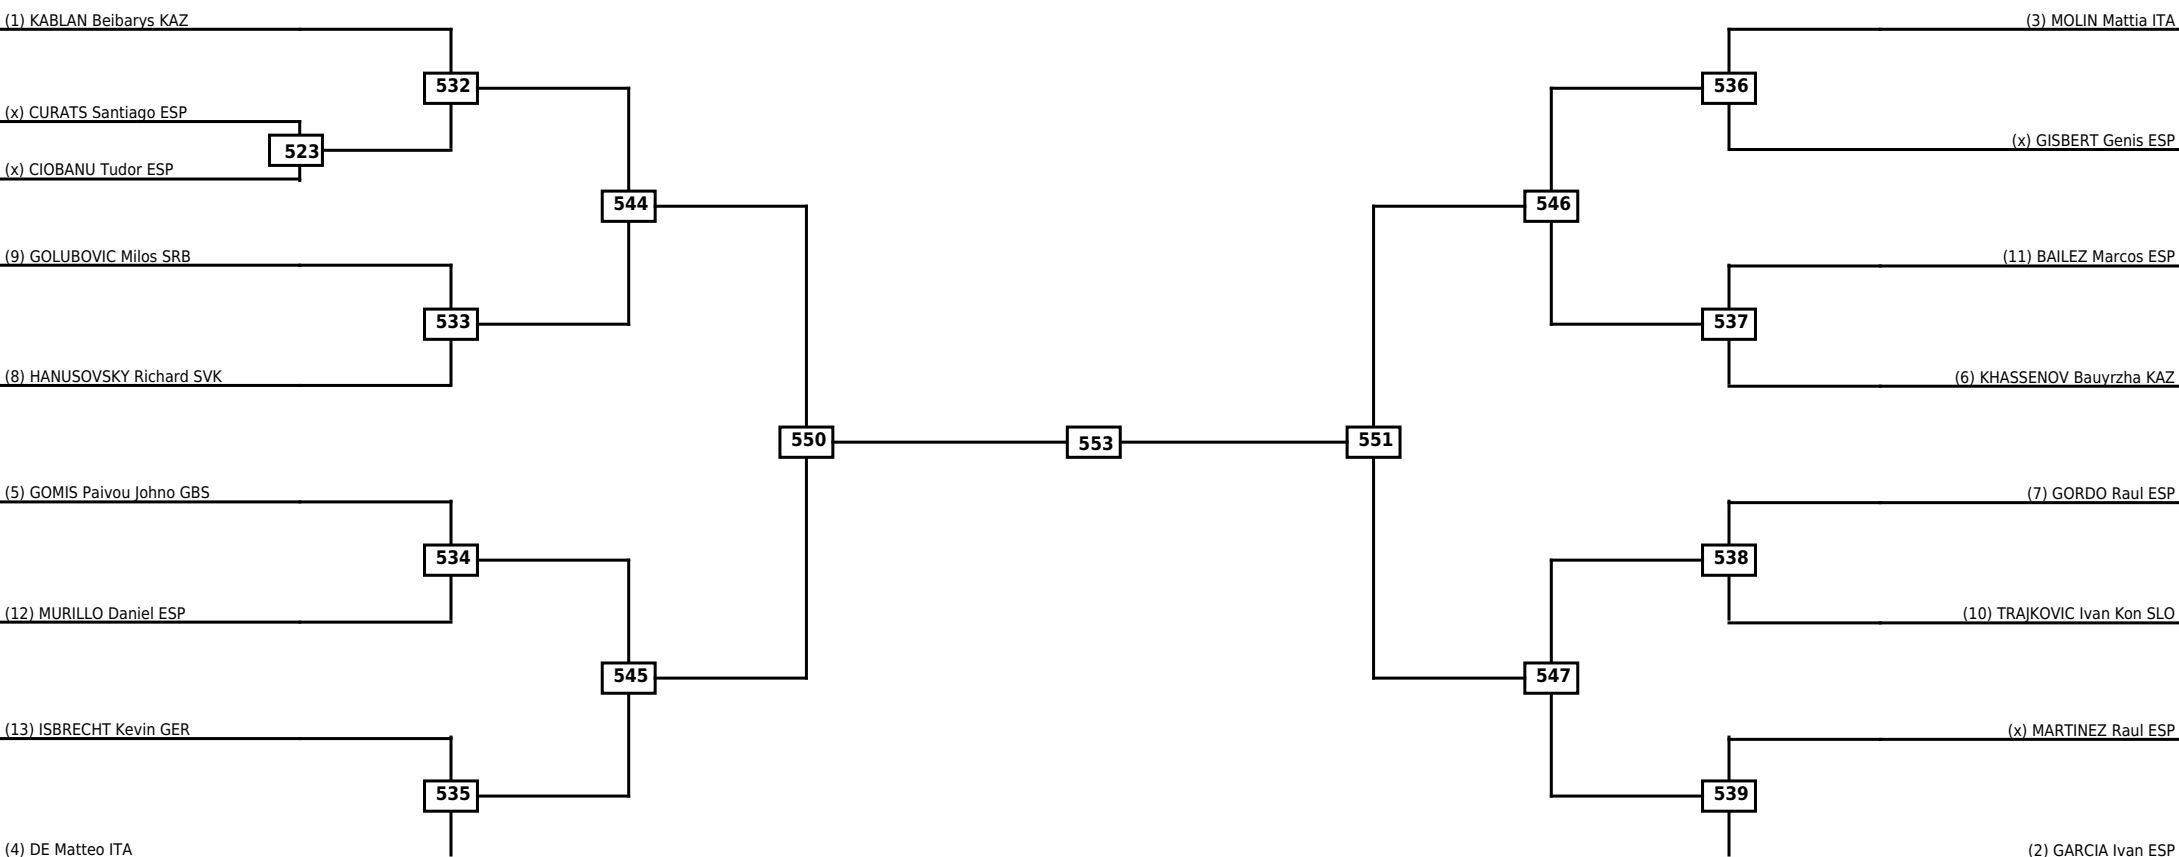

Round of 64 Round of 32 Round of 16 Quarterfinals Semifinals Final Semifinals Quarterfinals Round of 16 Round of 32 Round of 64

LEGEND RSC: Win by Referee stops contest WDR: Win by Withdrawal DQB: Win by Disqualification for Unsportsmanlike behavior
 (x)Seed PTF: Win by Final score DSQ: Win by Disqualification R: Round

Round of 32 Round of 16 Quarterfinals Semifinals Final Semifinals Quarterfinals Round of 16 Round of 32

Classification

LEGEND RSC: Win by Referee stops contest WDR: Win by Withdrawal DQB: Win by Disqualification for Unsportsmanlike behavior
 (x)Seed PTF: Win by Final score DSQ: Win by Disqualification R: Round

Round of 32	Round of 16	Quarterfinals	Semifinals	Final	Semifinals	Quarterfinals	Round of 16	Round of 32
-------------	-------------	---------------	------------	-------	------------	---------------	-------------	-------------