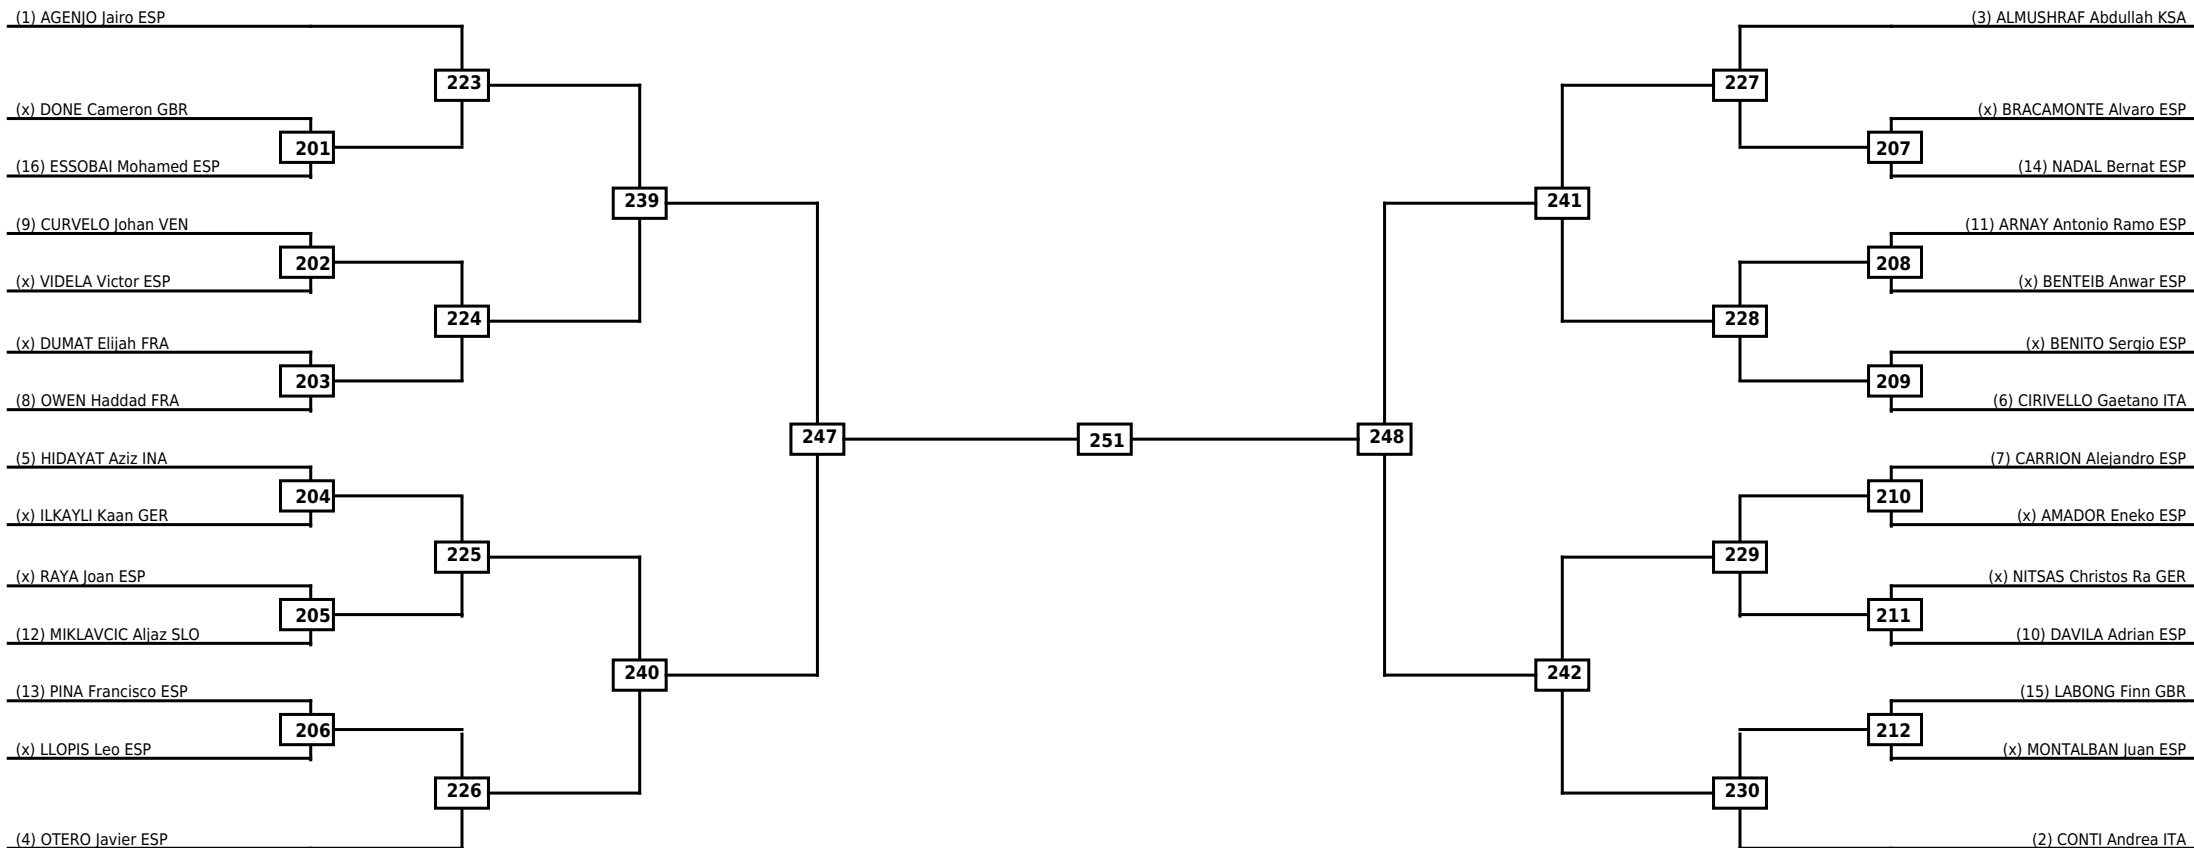

Round of 32   Round of 16   Quarterfinals   Semifinals   Final   Semifinals   Quarterfinals   Round of 16   Round of 32

Classification

LEGEND   RSC: Win by Referee stops contest   WDR: Win by Withdrawal   DQB: Win by Disqualification for Unsportsmanlike behavior
(x)Seed   PTF: Win by Final score   DSQ: Win by Disqualification   R: Round