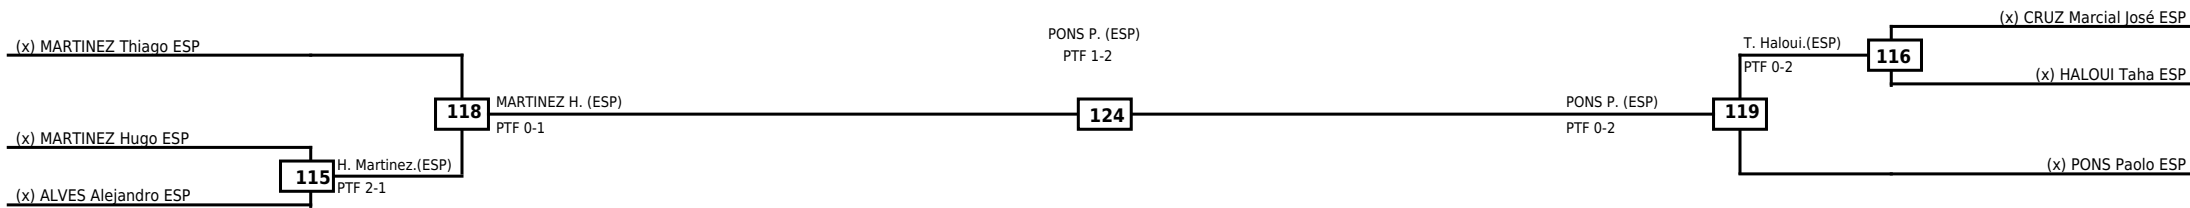

Quarterfinals	Semifinals	Final	Semifinals	Quarterfinals

Classification

LEGEND	RSC: Win by Referee stops contest	WDR: Win by Withdrawal	DQB: Win by Disqualification for Unsportsmanlike behavior
(x)Seed	PTF: Win by Final score	DSQ: Win by Disqualification	R: Round