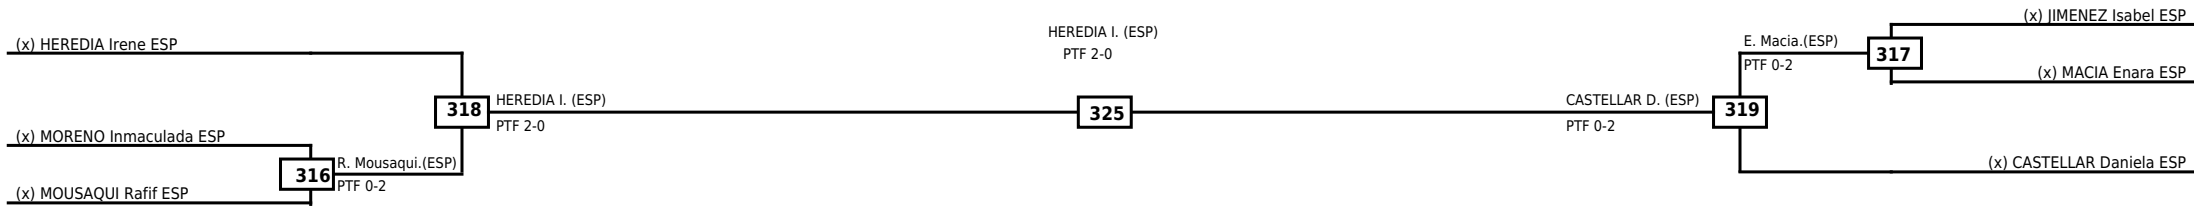

Classification

LEGEND	RSC: Win by Referee stops contest	WDR: Win by Withdrawal	DQB: Win by Disqualification for Unsportsmanlike behavior
(x)Seed	PTF: Win by Final score	DSQ: Win by Disqualification	R: Round

Quarterfinals Semifinals

Final

Semifinals

Quarterfinals

Classification

LEGEND (x)Seed RSC: Win by Referee stops contest PTF: Win by Final score
 WDR: Win by Withdrawal DSQ: Win by Disqualification R: Round
 DQB: Win by Disqualification for Unsportsmanlike behavior