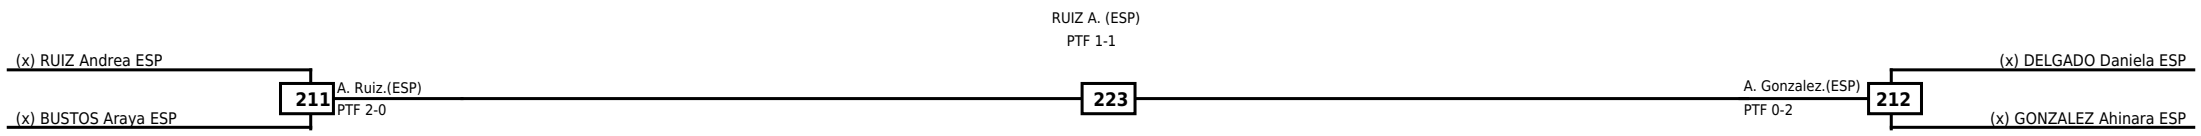

Semifinals	Final	Semifinals

Classification
1 RUIZ HERNANDEZ Andrea ESP
2 GONZALEZ PINTO Ahinara ESP
3 BUSTOS DIAZ Araya ESP
3 DELGADO GUTIERREZ Daniela ESP

LEGEND	RSC: Win by Referee stops contest	WDR: Win by Withdrawal	DQB: Win by Disqualification for Unsportsmanlike behavior
(x)Seed	PTF: Win by Final score	DSQ: Win by Disqualification	R: Round