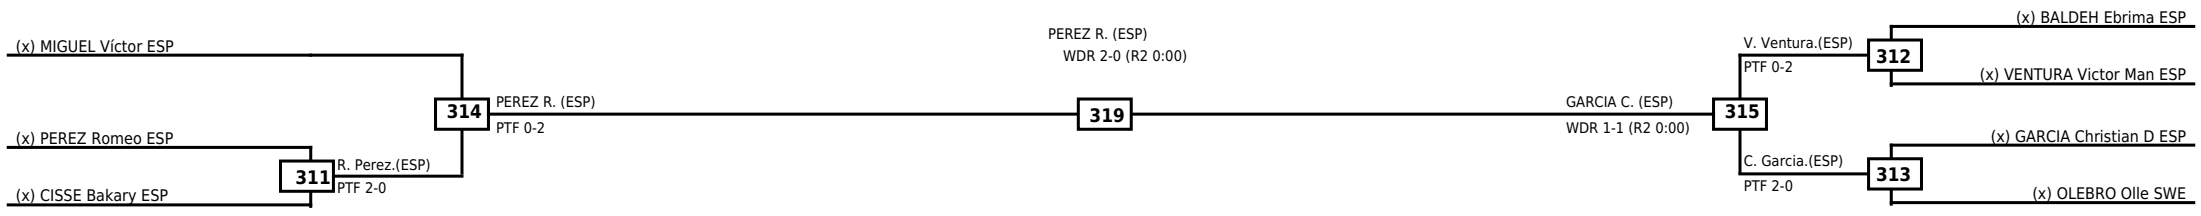

Final

D. Vinit.(SWE)
PTF 1-2

(x) LY Leonardo SWE

322

(x) VINIT Diego SWE

Classification

- 1 VINIT ABERG Diego SWE
- 2 LY Leonardo SWE

Quarterfinals	Semifinals	Final	Quarterfinals
---------------	------------	-------	---------------