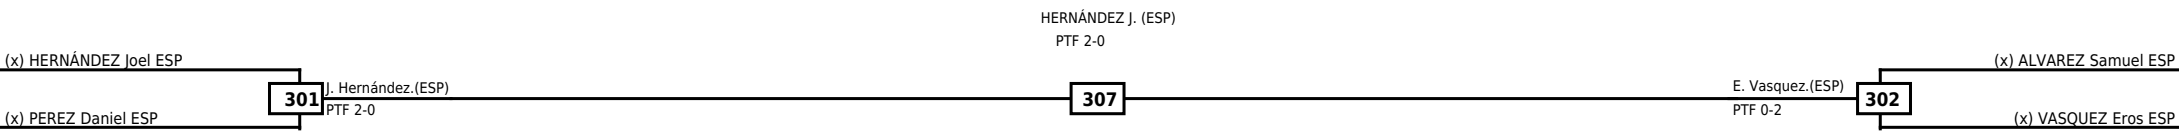

II Open De Taekwondo Granadilla de Abona

SAT 20 JUN 2026

Cadets Men -61kg Contestants: 4

Semifinals	Final	Semifinals

Classification
1 HERNÁNDEZ MENDOZA Joel ESP
2 VASQUEZ OLIVO Eros ESP
3 PEREZ GONZALEZ Daniel ESP
3 ALVAREZ LOPEZ Samuel ESP

LEGEND	RSC: Win by Referee stops contest	WDR: Win by Withdrawal	DQB: Win by Disqualification for Unsportsmanlike behavior
(x)Seed	PTF: Win by Final score	DSQ: Win by Disqualification	R: Round