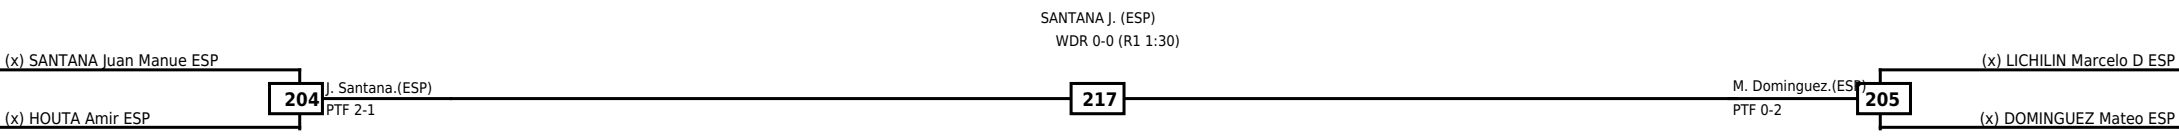

(x) GONZALEZ Agoney ESP

226

(x) CHEN Daniel Zhixia ESP

Classification

1 GONZALEZ GARCIA Agoney ESP

2 CHEN Daniel Zhixiang ESP

Semifinals	Final	Semifinals
-------------------	--------------	-------------------