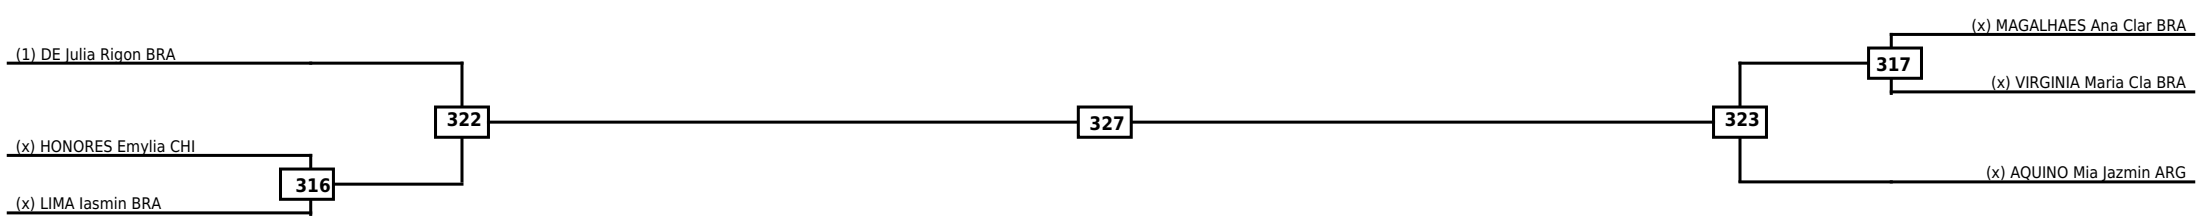

Quarterfinals	Semifinals	Final	Semifinals	Quarterfinals

Classification

LEGEND	RSC: Win by Referee stops contest	WDR: Win by Withdrawal	DQB: Win by Disqualification for Unsportsmanlike behavior
(x)Seed	PTF: Win by Final score	DSQ: Win by Disqualification	R: Round