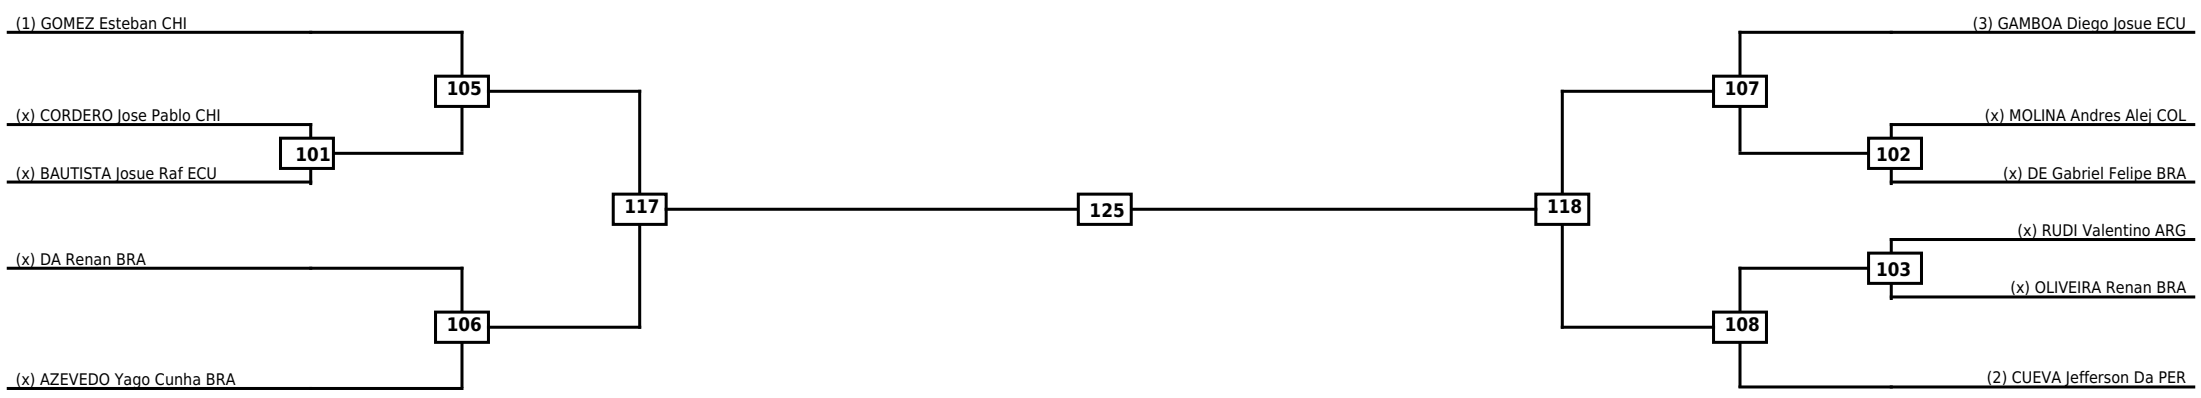

Round of 16	Quarterfinals	Semifinals	Final

Classification

LEGEND	RSC: Win by Referee stops contest	WDR: Win by Withdrawal	DQB: Win by Disqualification for Unsportsmanlike behavior
(x)Seed	PTF: Win by Final score	DSQ: Win by Disqualification	R: Round