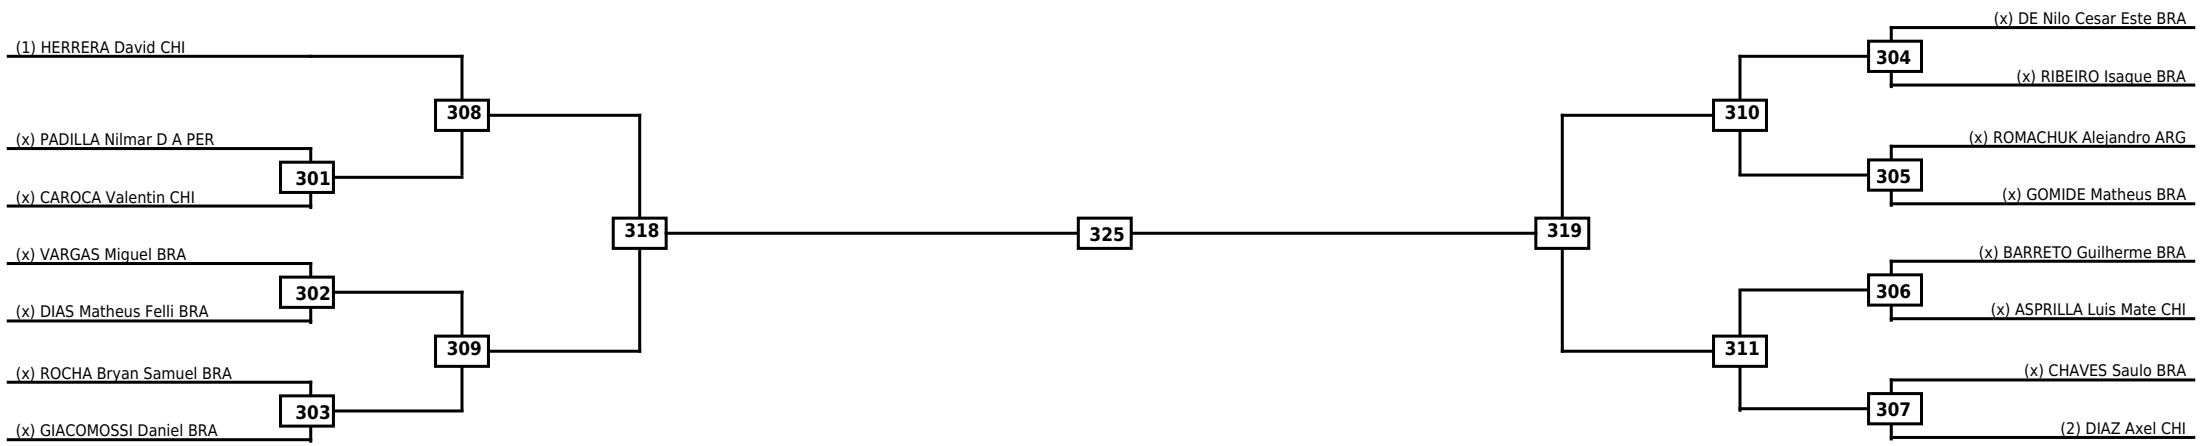

Round of 16	Quarterfinals	Semifinals	Final

Classification

LEGEND	RSC: Win by Referee stops contest	WDR: Win by Withdrawal	DQB: Win by Disqualification for Unsportsmanlike behavior
(x)Seed	PTF: Win by Final score	DSQ: Win by Disqualification	R: Round