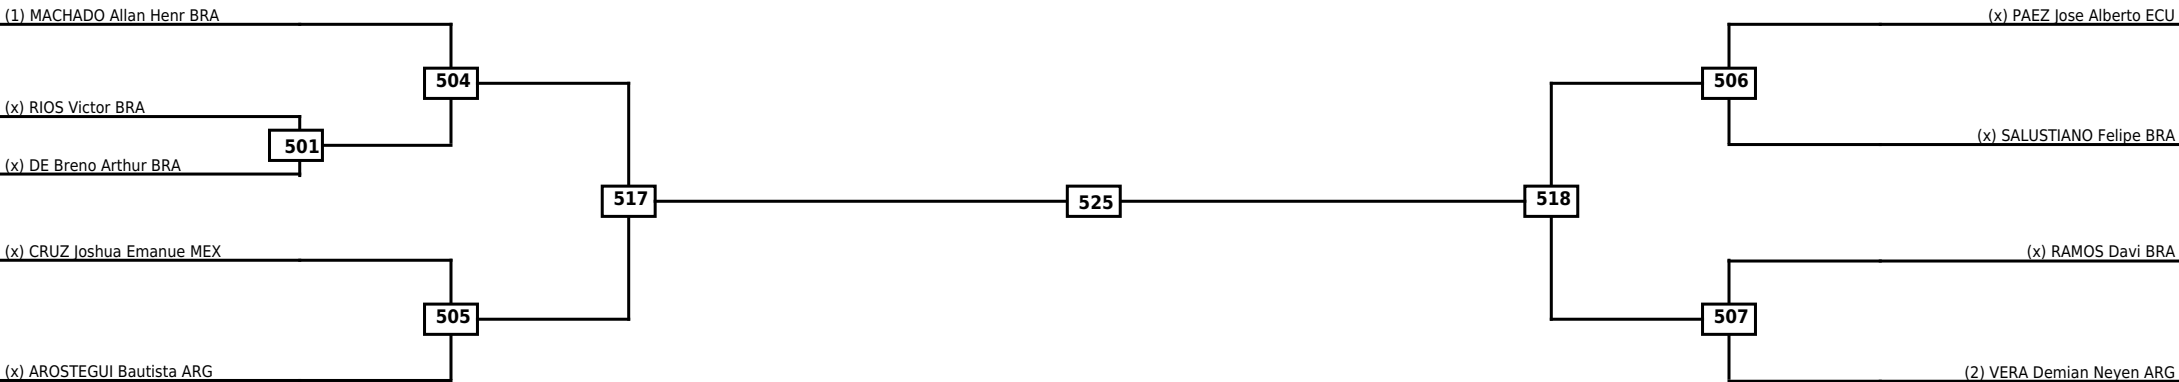

Round of 16	Quarterfinals	Semifinals	Final
-------------	---------------	------------	-------

Classification

LEGEND	RSC: Win by Referee stops contest	WDR: Win by Withdrawal	DQB: Win by Disqualification for Unsportsmanlike behavior
(x)Seed	PTF: Win by Final score	DSQ: Win by Disqualification	R: Round