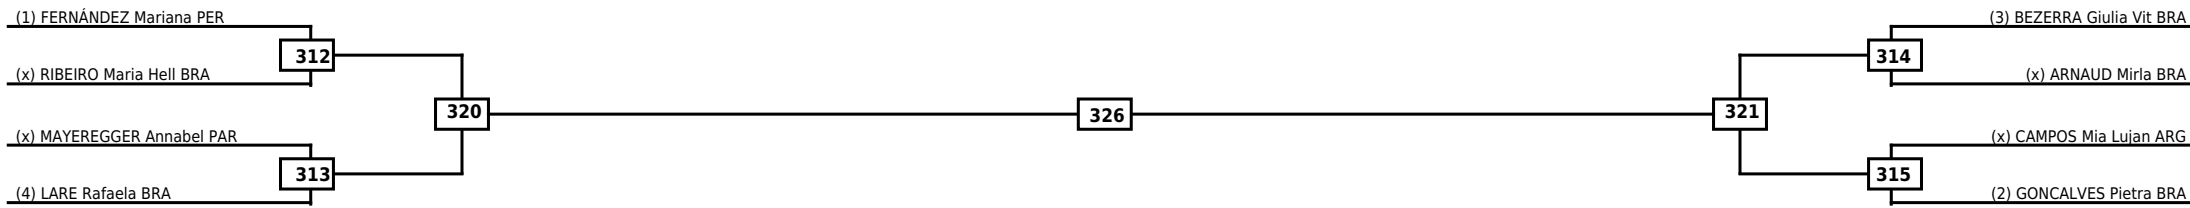

Quarterfinals	Semifinals	Final	Semifinals	Quarterfinals

Classification

LEGEND	RSC: Win by Referee stops contest	WDR: Win by Withdrawal	DQB: Win by Disqualification for Unsportsmanlike behavior
(x)Seed	PTF: Win by Final score	DSQ: Win by Disqualification	R: Round