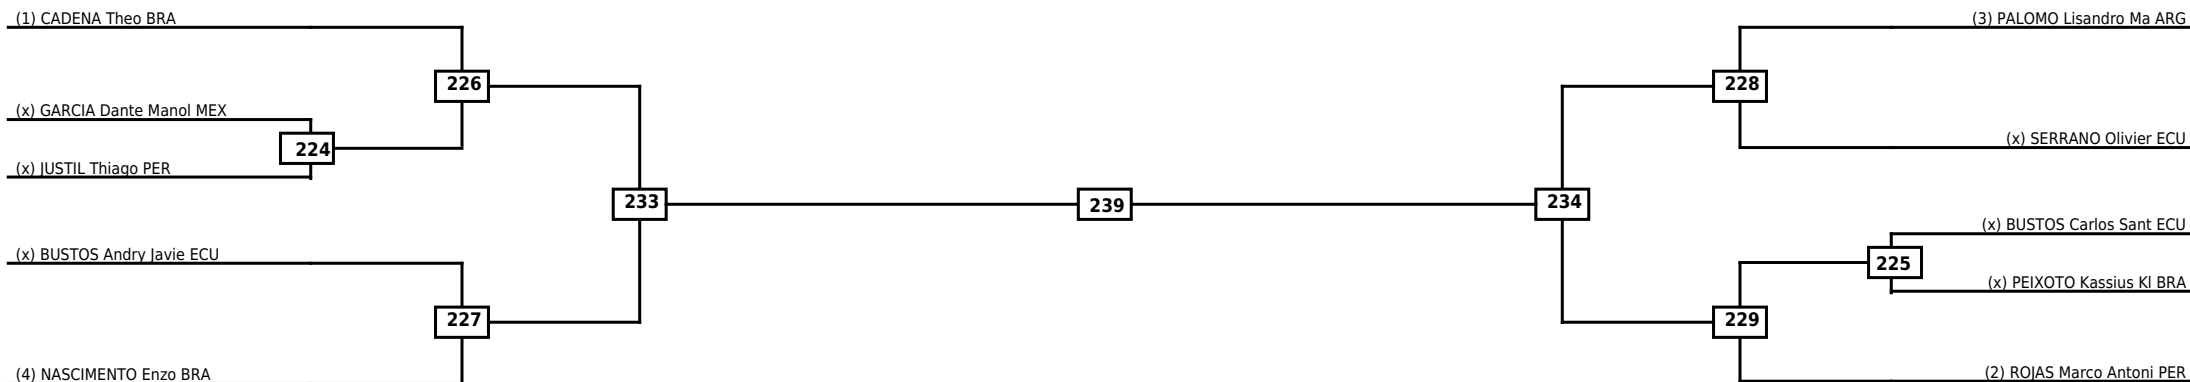

Round of 16	Quarterfinals	Semifinals	Final

Classification

LEGEND	RSC: Win by Referee stops contest	WDR: Win by Withdrawal	DQB: Win by Disqualification for Unsportsmanlike behavior
(x)Seed	PTF: Win by Final score	DSQ: Win by Disqualification	R: Round