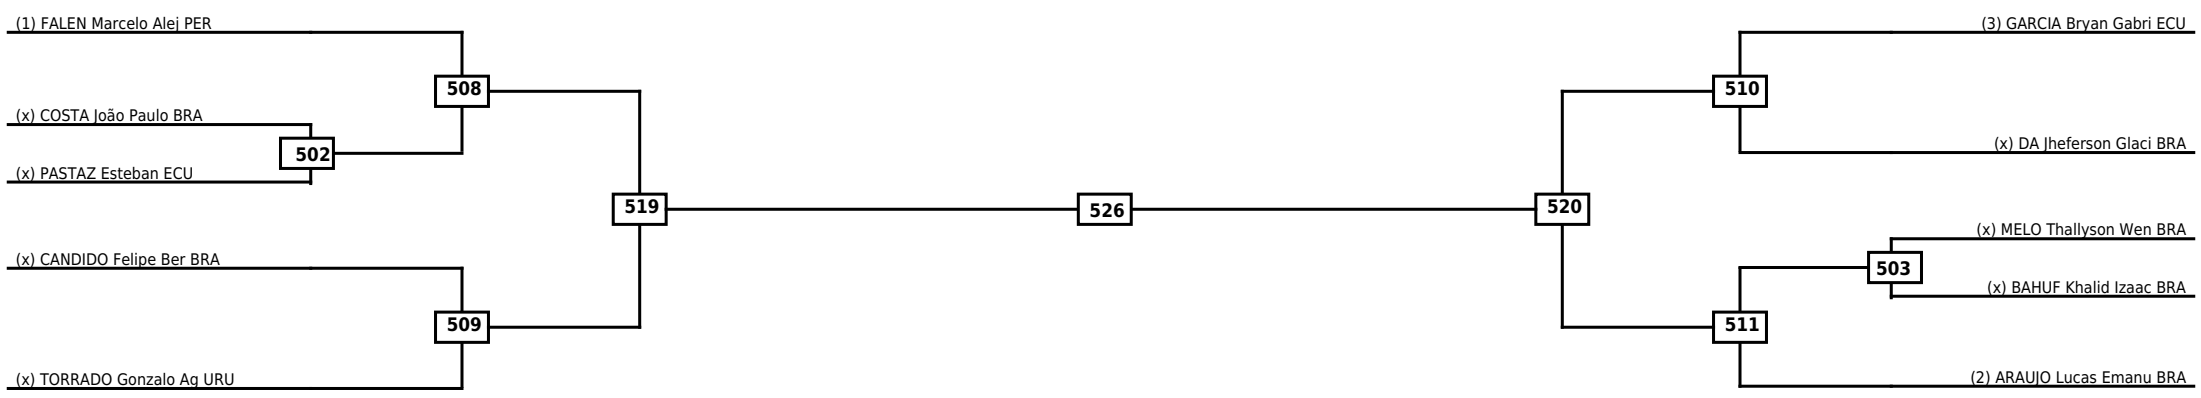

Round of 16	Quarterfinals	Semifinals	Final

Classification

LEGEND	RSC: Win by Referee stops contest	WDR: Win by Withdrawal	DQB: Win by Disqualification for Unsportsmanlike behavior
(x)Seed	PTF: Win by Final score	DSQ: Win by Disqualification	R: Round