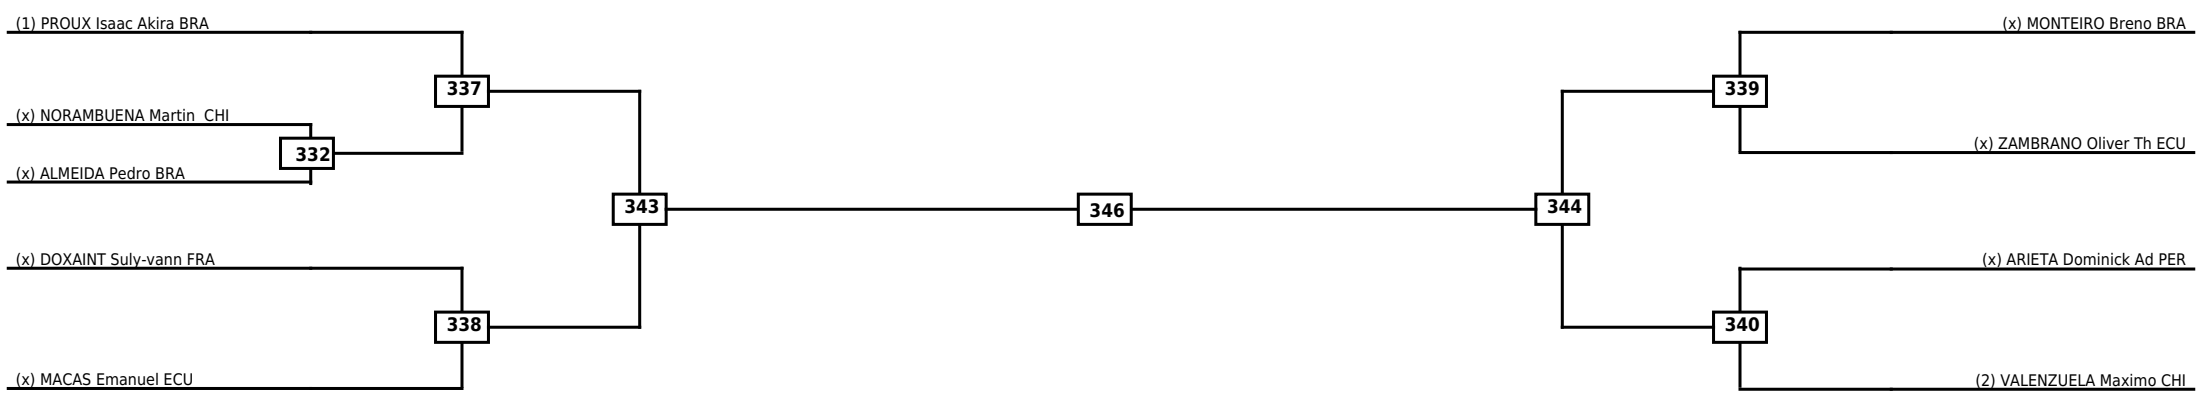

Round of 16	Quarterfinals	Semifinals	Final

Classification

LEGEND	RSC: Win by Referee stops contest	WDR: Win by Withdrawal	DQB: Win by Disqualification for Unsportsmanlike behavior
(x)Seed	PTF: Win by Final score	DSQ: Win by Disqualification	R: Round