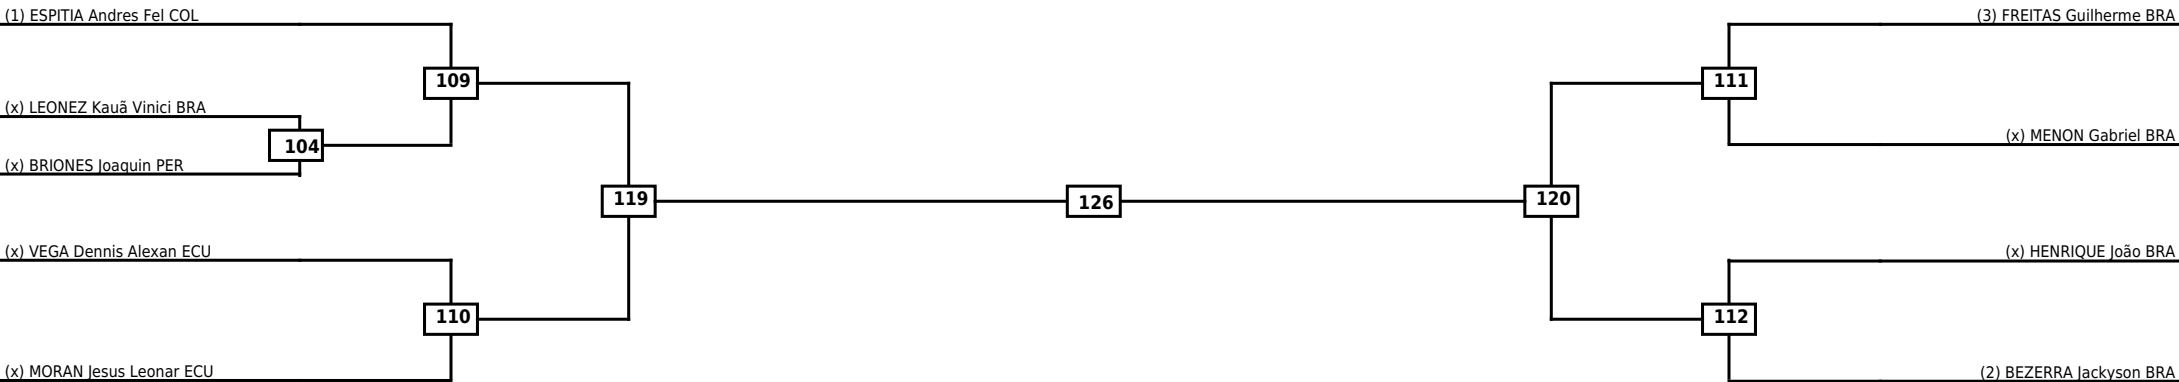

Round of 16	Quarterfinals	Semifinals	Final

Classification

LEGEND	RSC: Win by Referee stops contest	WDR: Win by Withdrawal	DQB: Win by Disqualification for Unsportsmanlike behavior
(x)Seed	PTF: Win by Final score	DSQ: Win by Disqualification	R: Round