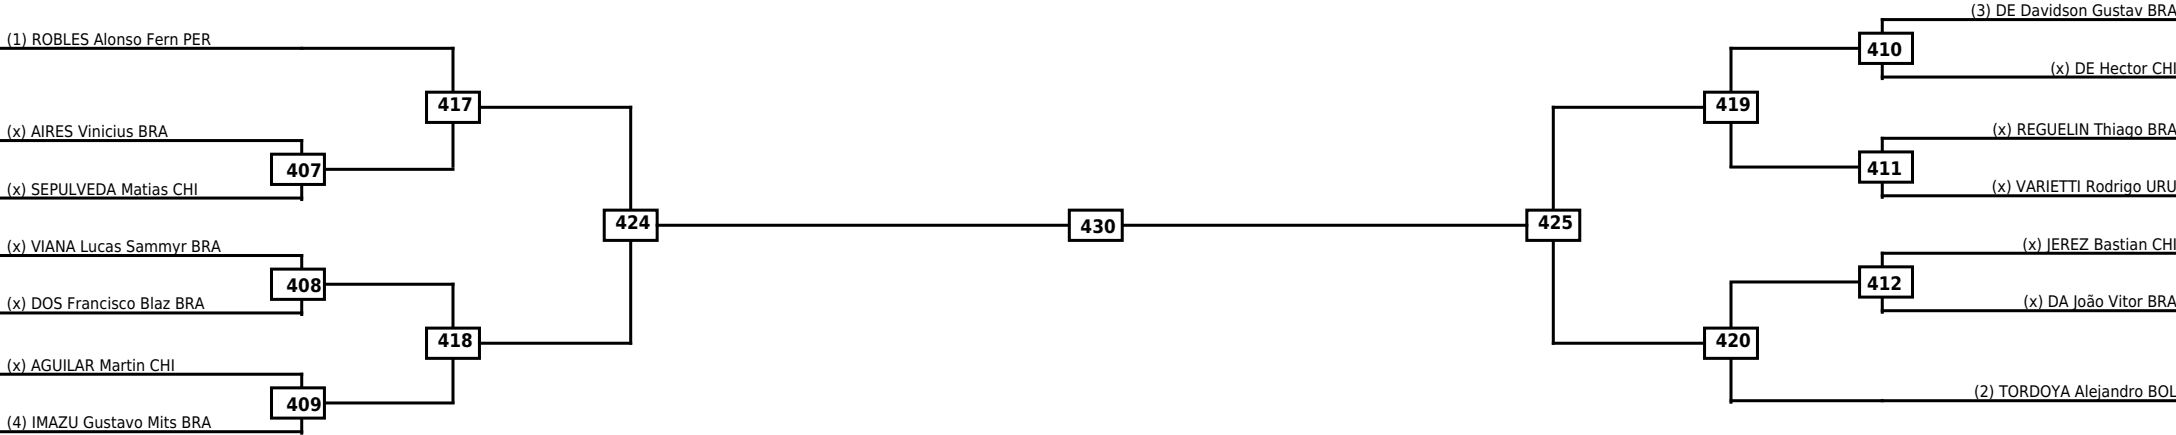

Round of 16	Quarterfinals	Semifinals	Final

Classification

LEGEND	RSC: Win by Referee stops contest	WDR: Win by Withdrawal	DQB: Win by Disqualification for Unsportsmanlike behavior
(x)Seed	PTF: Win by Final score	DSQ: Win by Disqualification	R: Round