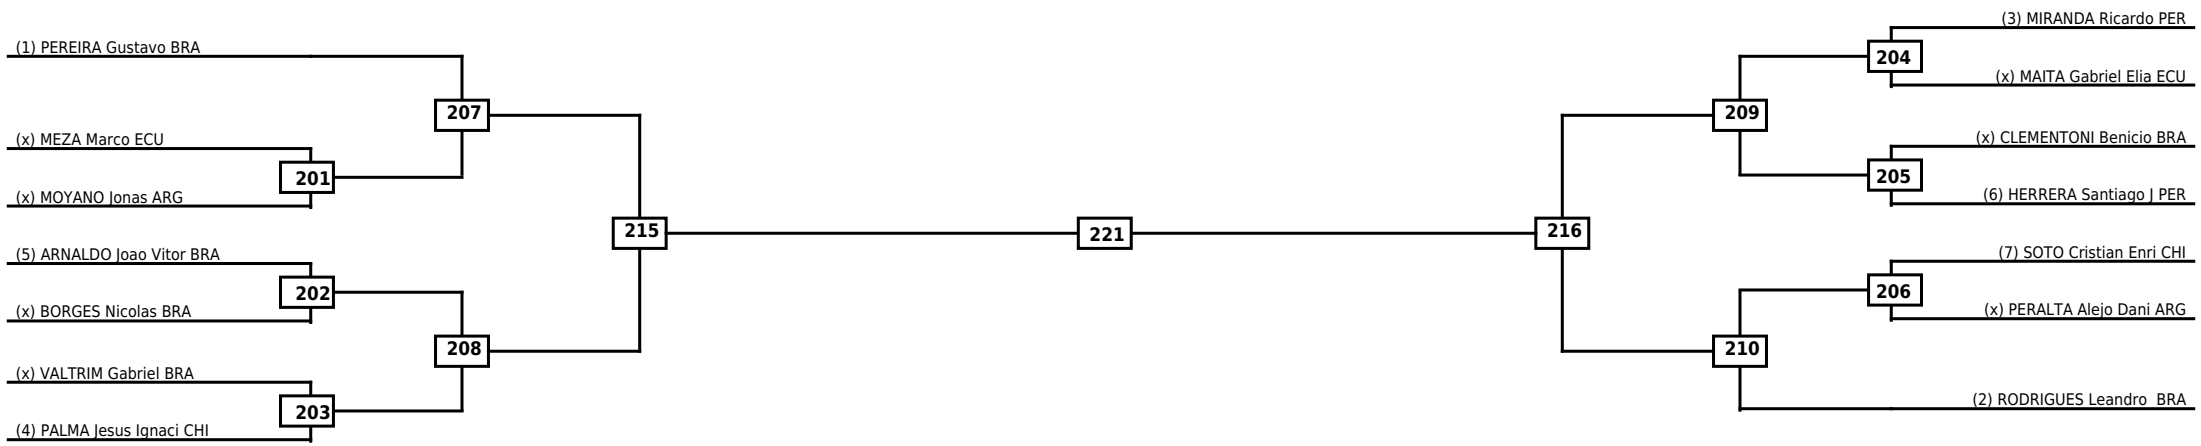

Round of 16	Quarterfinals	Semifinals	Final

Classification

LEGEND	RSC: Win by Referee stops contest	WDR: Win by Withdrawal	DQB: Win by Disqualification for Unsportsmanlike behavior
(x)Seed	PTF: Win by Final score	DSQ: Win by Disqualification	R: Round