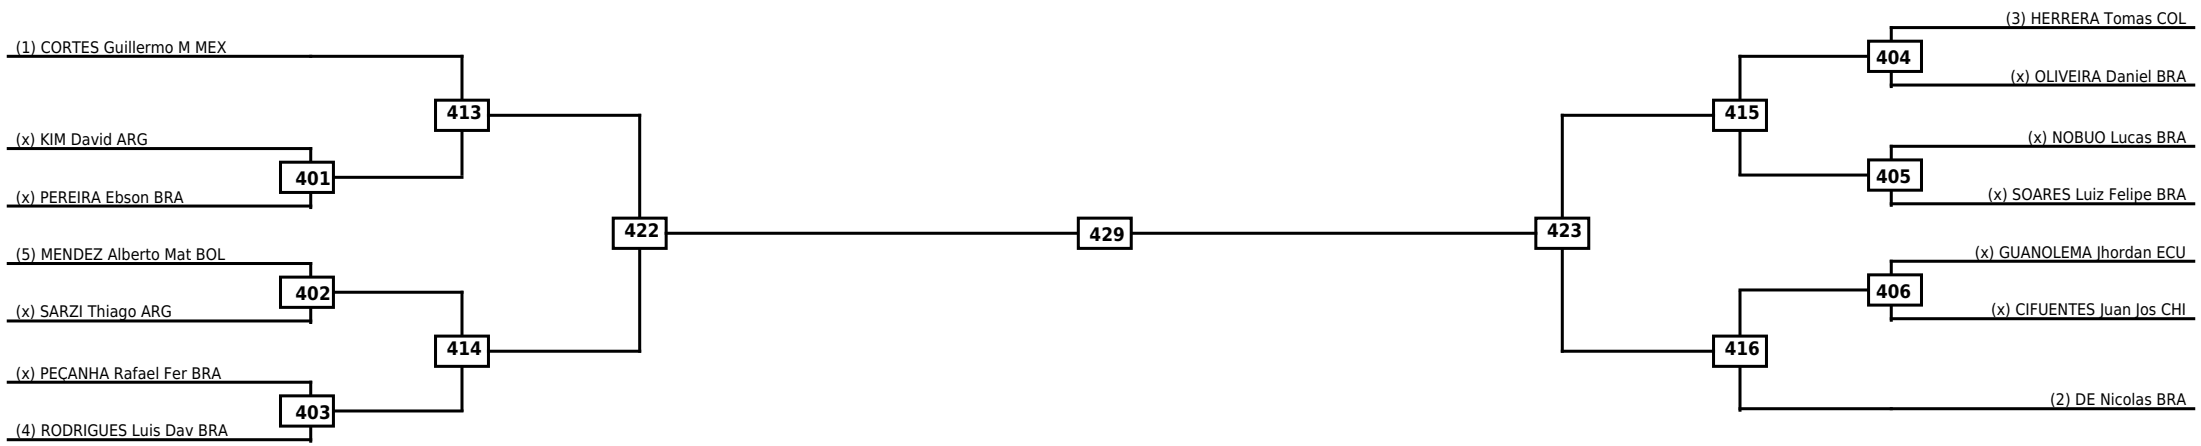

Round of 16	Quarterfinals	Semifinals	Final

Classification

LEGEND	RSC: Win by Referee stops contest	WDR: Win by Withdrawal	DQB: Win by Disqualification for Unsportsmanlike behavior
(x)Seed	PTF: Win by Final score	DSQ: Win by Disqualification	R: Round