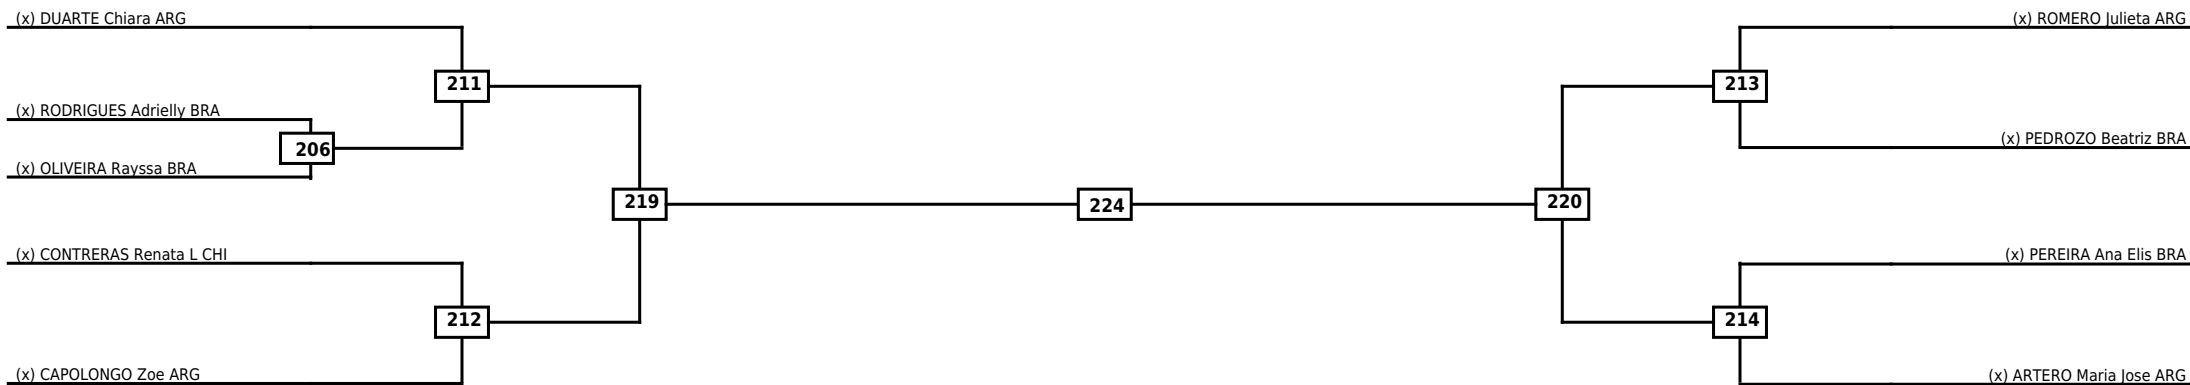

<b>Semifinals</b>	<b>Final</b>	<b>Semifinals</b>
-------------------	--------------	-------------------

Classification

LEGEND	RSC: Win by Referee stops contest	WDR: Win by Withdrawal	DQB: Win by Disqualification for Unsportsmanlike behavior
(x)Seed	PTF: Win by Final score	DSQ: Win by Disqualification	R: Round

**Round of 16    Quarterfinals    Semifinals                      Final                      Semifinals    Quarterfinals    Round of 16**

Classification

LEGEND    RSC: Win by Referee stops contest    WDR: Win by Withdrawal    DQB: Win by Disqualification for Unsportsmanlike behavior  
 (x)Seed    PTF: Win by Final score    DSQ: Win by Disqualification    R: Round