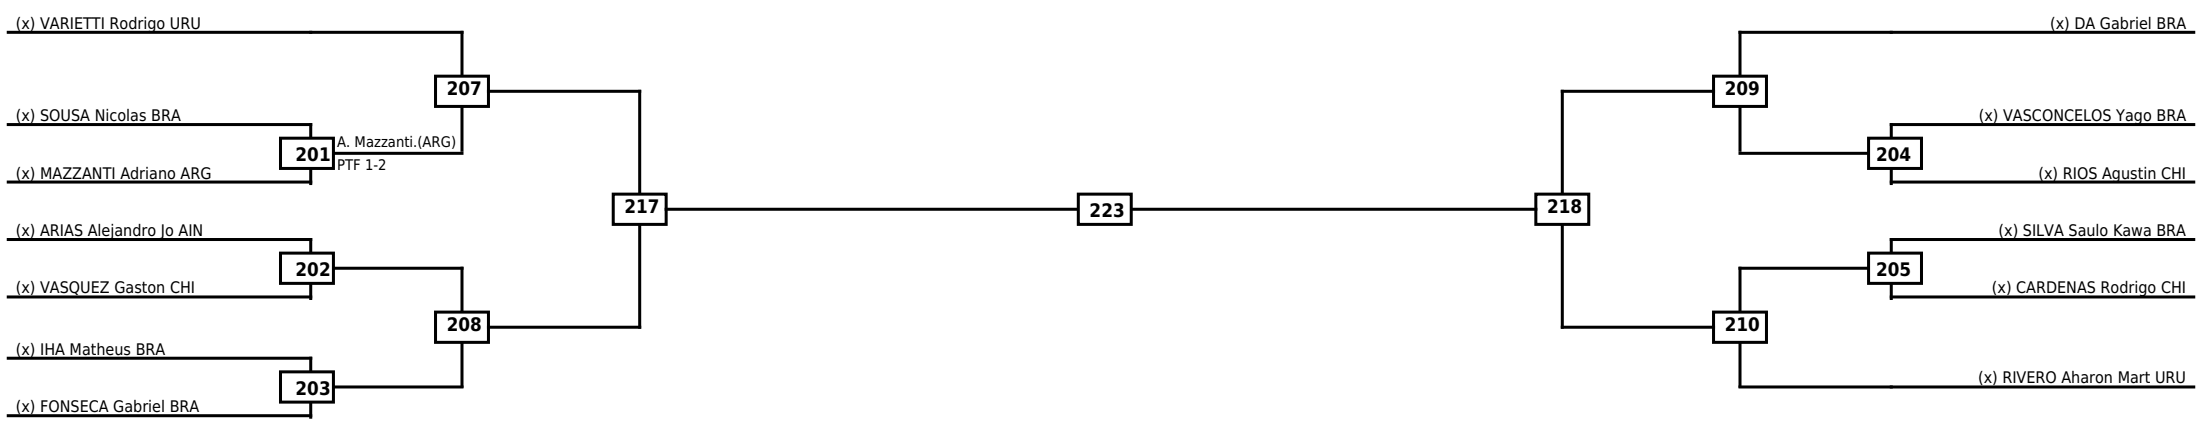

Round of 16 Quarterfinals Semifinals

Final

Semifinals

Quarterfinals Round of 16

Classification

LEGEND RSC: Win by Referee stops contest WDR: Win by Withdrawal DQB: Win by Disqualification for Unsportsmanlike behavior  
 (x)Seed PTF: Win by Final score DSQ: Win by Disqualification R: Round

**Round of 32   Round of 16   Quarterfinals   Semifinals   Final   Semifinals   Quarterfinals   Round of 16   Round of 32**

Classification

**LEGEND**   RSC: Win by Referee stops contest   WDR: Win by Withdrawal   DQB: Win by Disqualification for Unsportsmanlike behavior  
 (x)Seed   PTF: Win by Final score   DSQ: Win by Disqualification   R: Round

Round of 16	Quarterfinals	Semifinals	Final
-------------	---------------	------------	-------

Classification

LEGEND	RSC: Win by Referee stops contest	WDR: Win by Withdrawal	DQB: Win by Disqualification for Unsportsmanlike behavior
(x)Seed	PTF: Win by Final score	DSQ: Win by Disqualification	R: Round