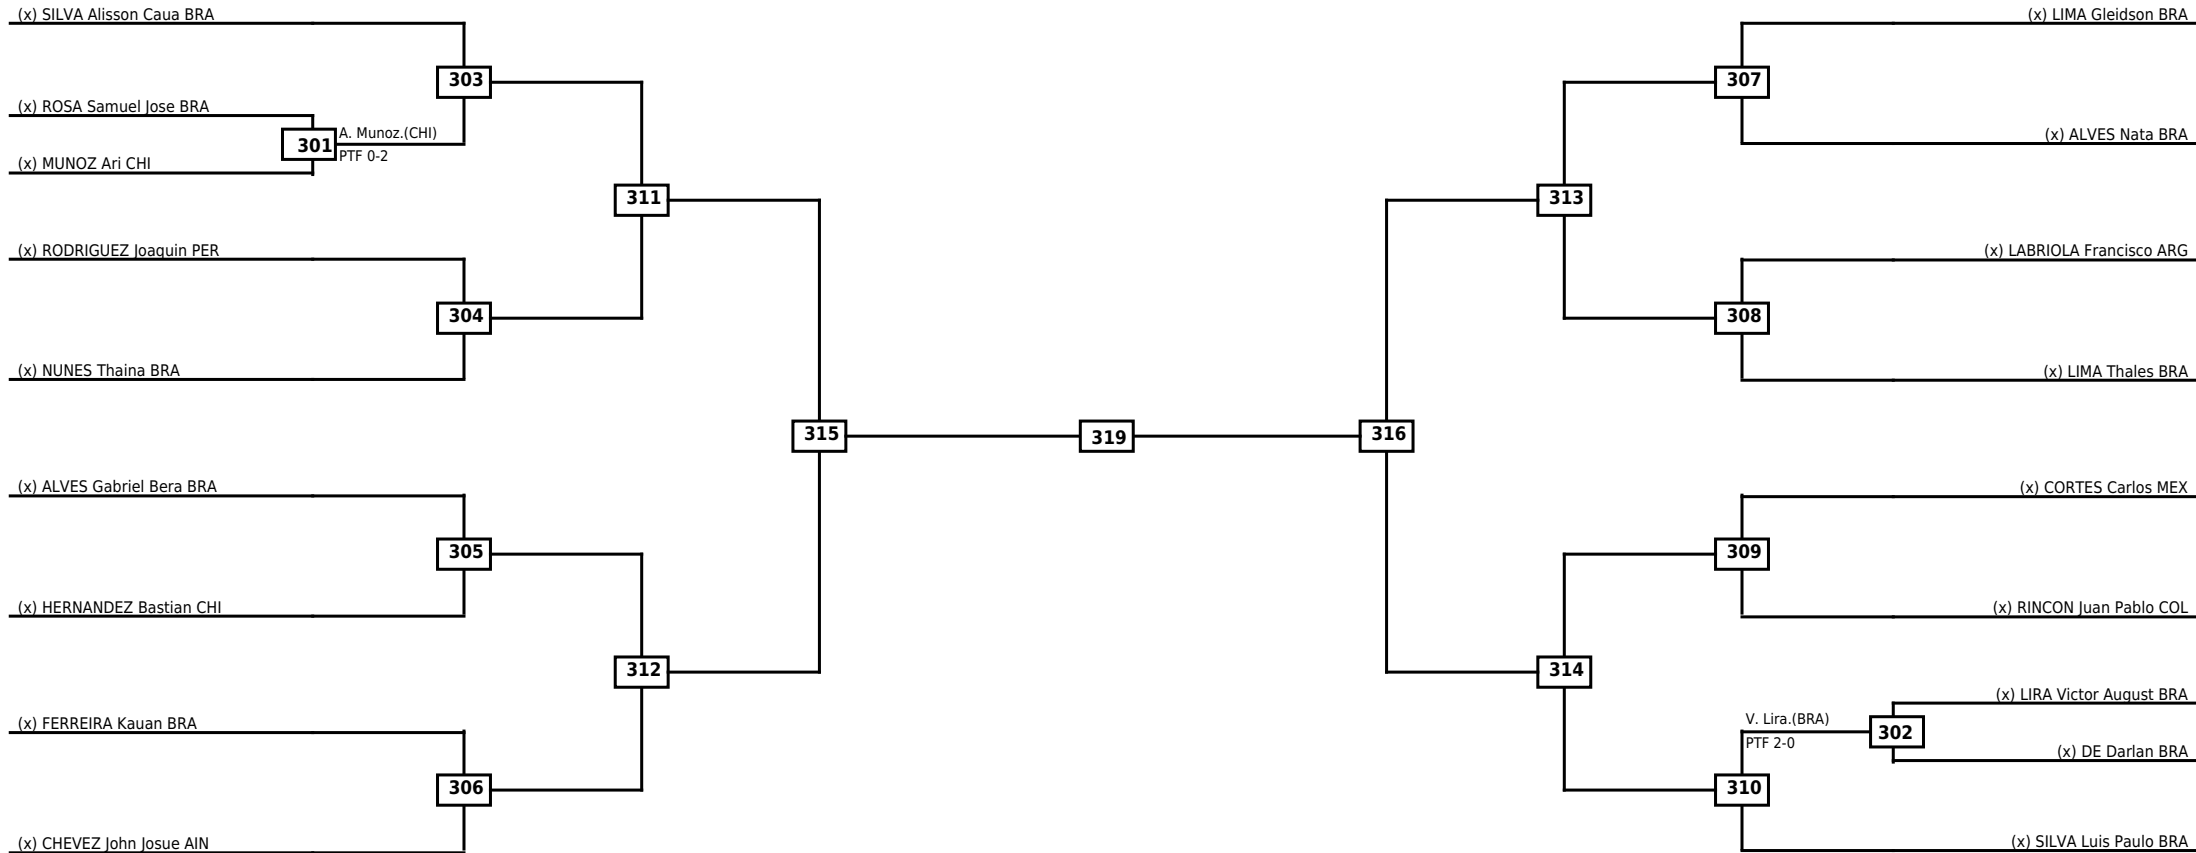

Round of 16 Quarterfinals Semifinals

Final

Semifinals

Quarterfinals Round of 16

Classification

LEGEND RSC: Win by Referee stops contest WDR: Win by Withdrawal DQB: Win by Disqualification for Unsportsmanlike behavior  
 (x)Seed PTF: Win by Final score DSQ: Win by Disqualification R: Round

**Round of 32   Round of 16   Quarterfinals   Semifinals   Final   Semifinals   Quarterfinals   Round of 16   Round of 32**

Classification

**LEGEND**   RSC: Win by Referee stops contest   WDR: Win by Withdrawal   DQB: Win by Disqualification for Unsportsmanlike behavior  
 (x)Seed   PTF: Win by Final score   DSQ: Win by Disqualification   R: Round