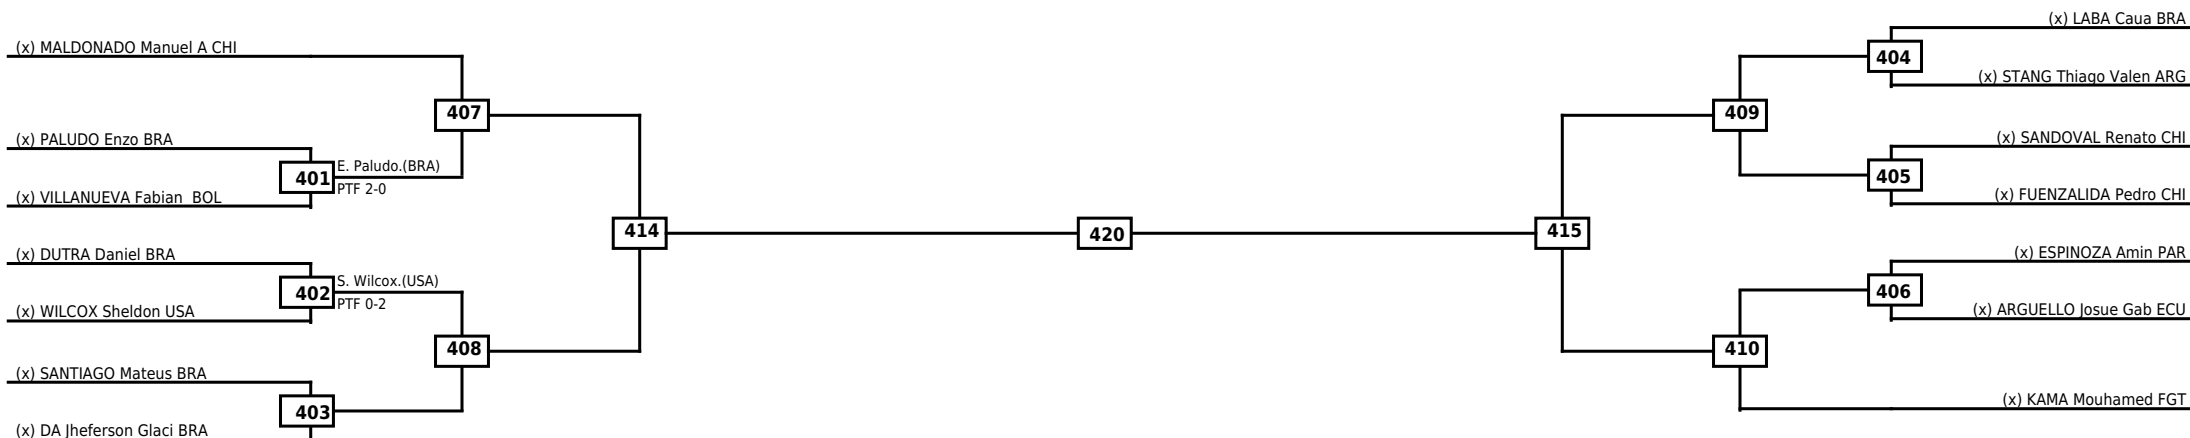

Quarterfinals	Semifinals	Final	Quarterfinals
---------------	------------	-------	---------------

Classification

LEGEND	RSC: Win by Referee stops contest	WDR: Win by Withdrawal	DQB: Win by Disqualification for Unsportsmanlike behavior
(x)Seed	PTF: Win by Final score	DSQ: Win by Disqualification	R: Round

Round of 16 Quarterfinals Semifinals

Final

Semifinals

Quarterfinals Round of 16

Classification

LEGEND RSC: Win by Referee stops contest WDR: Win by Withdrawal DQB: Win by Disqualification for Unsportsmanlike behavior  
 (x)Seed PTF: Win by Final score DSQ: Win by Disqualification R: Round

**Round of 32   Round of 16   Quarterfinals   Semifinals   Final   Semifinals   Quarterfinals   Round of 16   Round of 32**

Classification

**LEGEND**   RSC: Win by Referee stops contest   WDR: Win by Withdrawal   DQB: Win by Disqualification for Unsportsmanlike behavior  
 (x)Seed   PTF: Win by Final score   DSQ: Win by Disqualification   R: Round