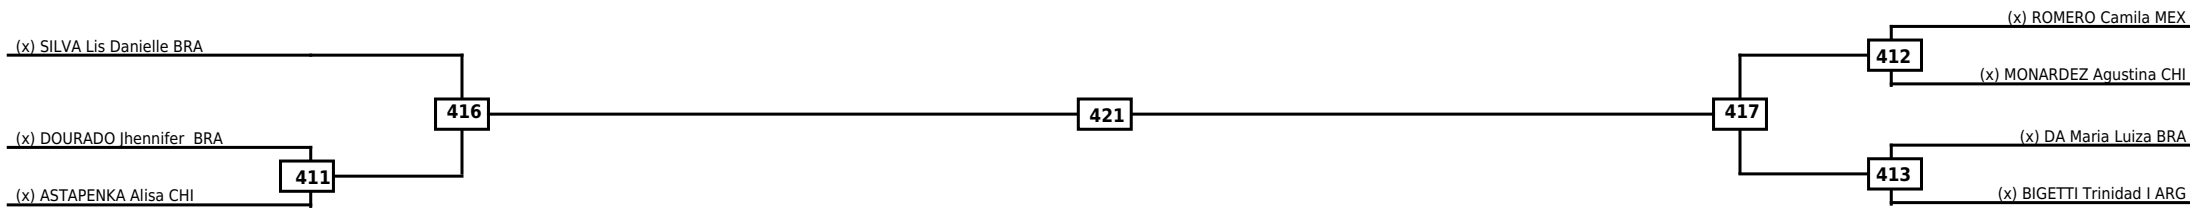

<b>Semifinals</b>	<b>Final</b>	<b>Semifinals</b>
-------------------	--------------	-------------------

Classification

LEGEND	RSC: Win by Referee stops contest	WDR: Win by Withdrawal	DQB: Win by Disqualification for Unsportsmanlike behavior
(x)Seed	PTF: Win by Final score	DSQ: Win by Disqualification	R: Round

**Round of 16    Quarterfinals    Semifinals                      Final                      Semifinals    Quarterfinals    Round of 16**

Classification

LEGEND    RSC: Win by Referee stops contest    WDR: Win by Withdrawal    DQB: Win by Disqualification for Unsportsmanlike behavior  
 (x)Seed    PTF: Win by Final score    DSQ: Win by Disqualification    R: Round

Quarterfinals	Semifinals	Final	Quarterfinals
---------------	------------	-------	---------------

Classification

LEGEND	RSC: Win by Referee stops contest	WDR: Win by Withdrawal	DQB: Win by Disqualification for Unsportsmanlike behavior
(x)Seed	PTF: Win by Final score	DSQ: Win by Disqualification	R: Round