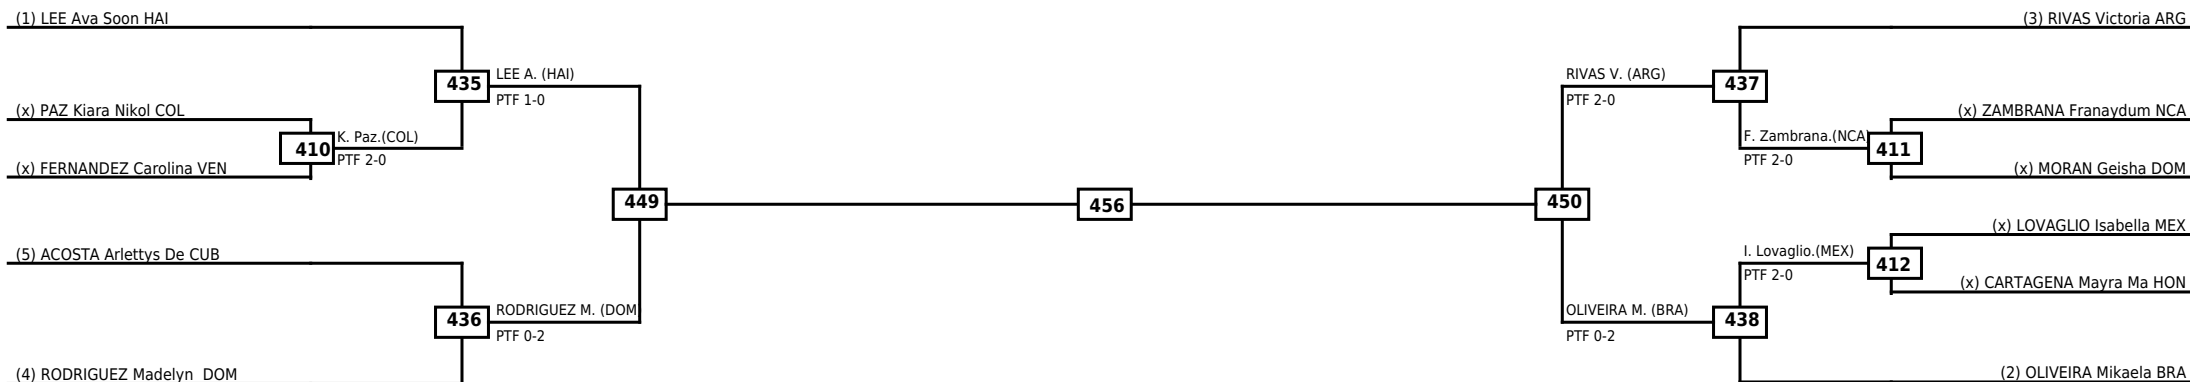

Round of 16	Quarterfinals	Semifinals	Final

Classification

LEGEND	RSC: Win by Referee stops contest	WDR: Win by Withdrawal	DQB: Win by Disqualification for Unsportsmanlike behavior
(x)Seed	PTF: Win by Final score	DSQ: Win by Disqualification	R: Round