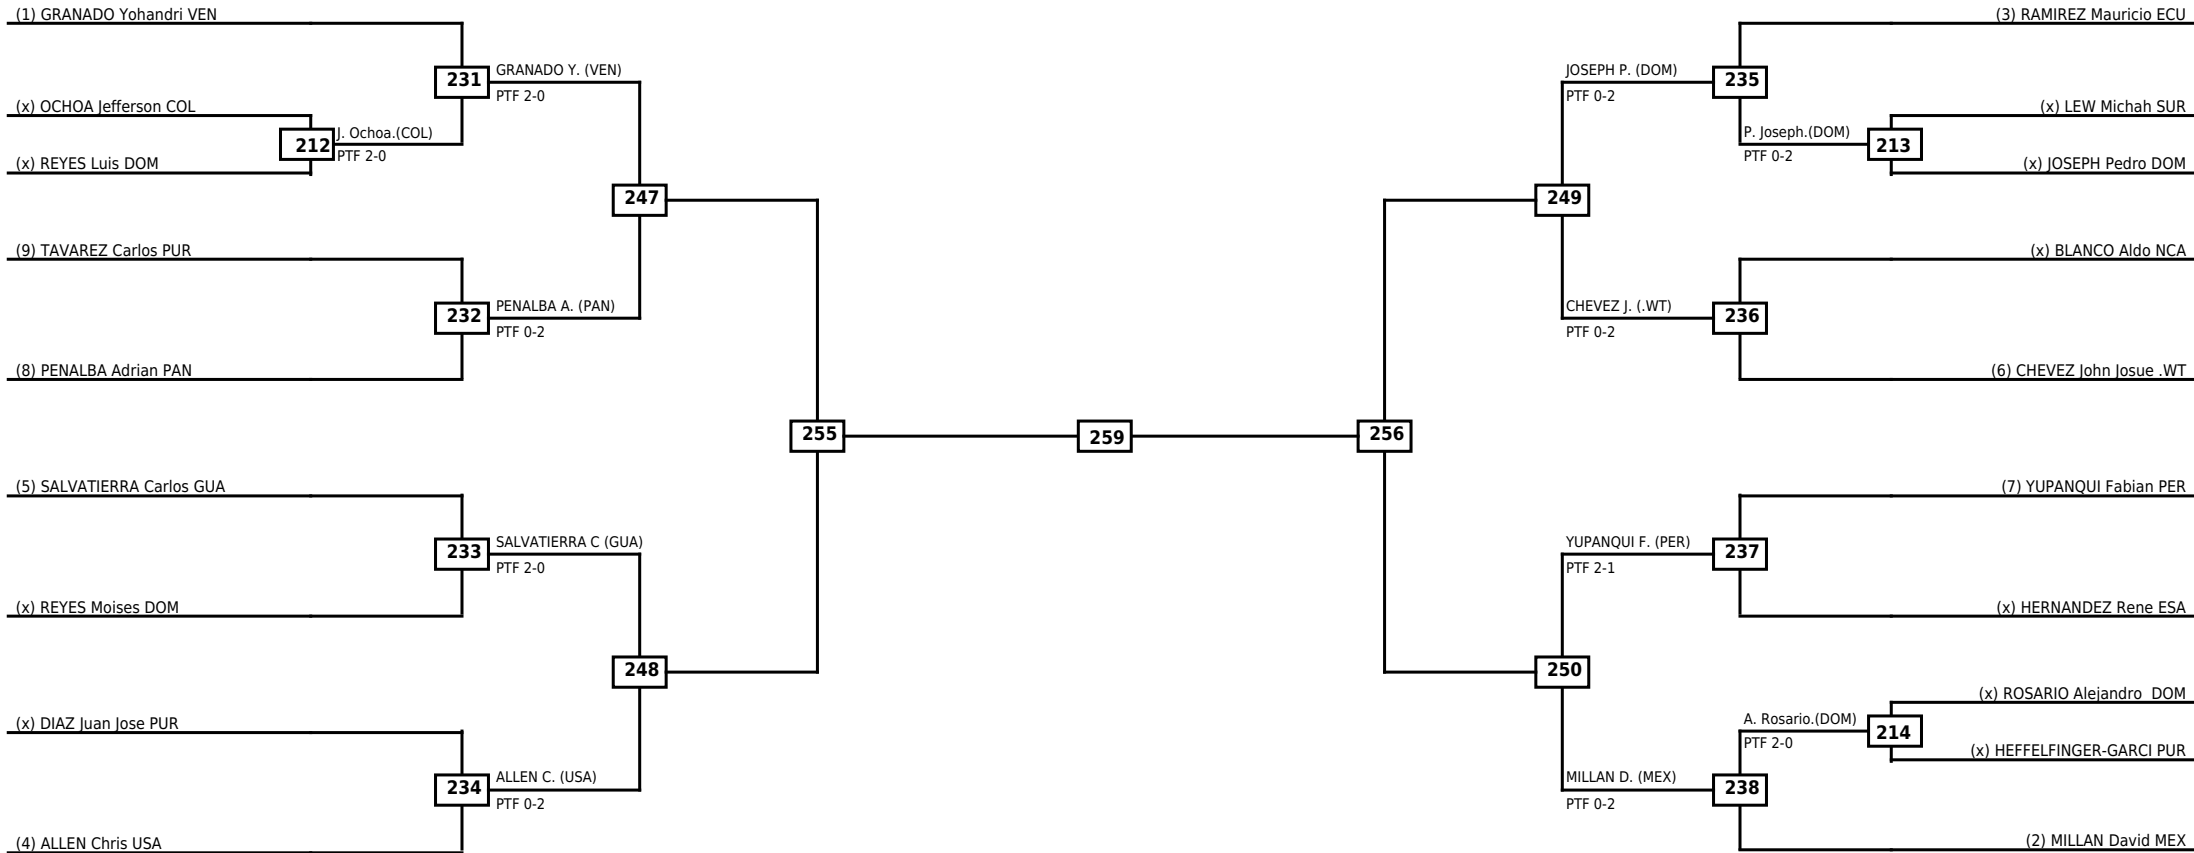

Round of 32	Round of 16	Quarterfinals	Semifinals	Final	Semifinals	Quarterfinals	Round of 16	Round of 32
-------------	-------------	---------------	------------	-------	------------	---------------	-------------	-------------

Round of 32
Round of 16
Quarterfinals
Semifinals
Final
Semifinals
Quarterfinals
Round of 16
Round of 32

Classification

**LEGEND** RSC: Win by Referee stops contest    WDR: Win by Withdrawal    DQB: Win by Disqualification for Unsportsmanlike behavior  
 (x)Seed    PTF: Win by Final score    DSQ: Win by Disqualification    R: Round

**Round of 32   Round of 16   Quarterfinals   Semifinals   Final   Semifinals   Quarterfinals   Round of 16   Round of 32**

<b>Classification</b>

**LEGEND**   RSC: Win by Referee stops contest   WDR: Win by Withdrawal   DQB: Win by Disqualification for Unsportsmanlike behavior  
 (x)Seed   PTF: Win by Final score   DSQ: Win by Disqualification   R: Round