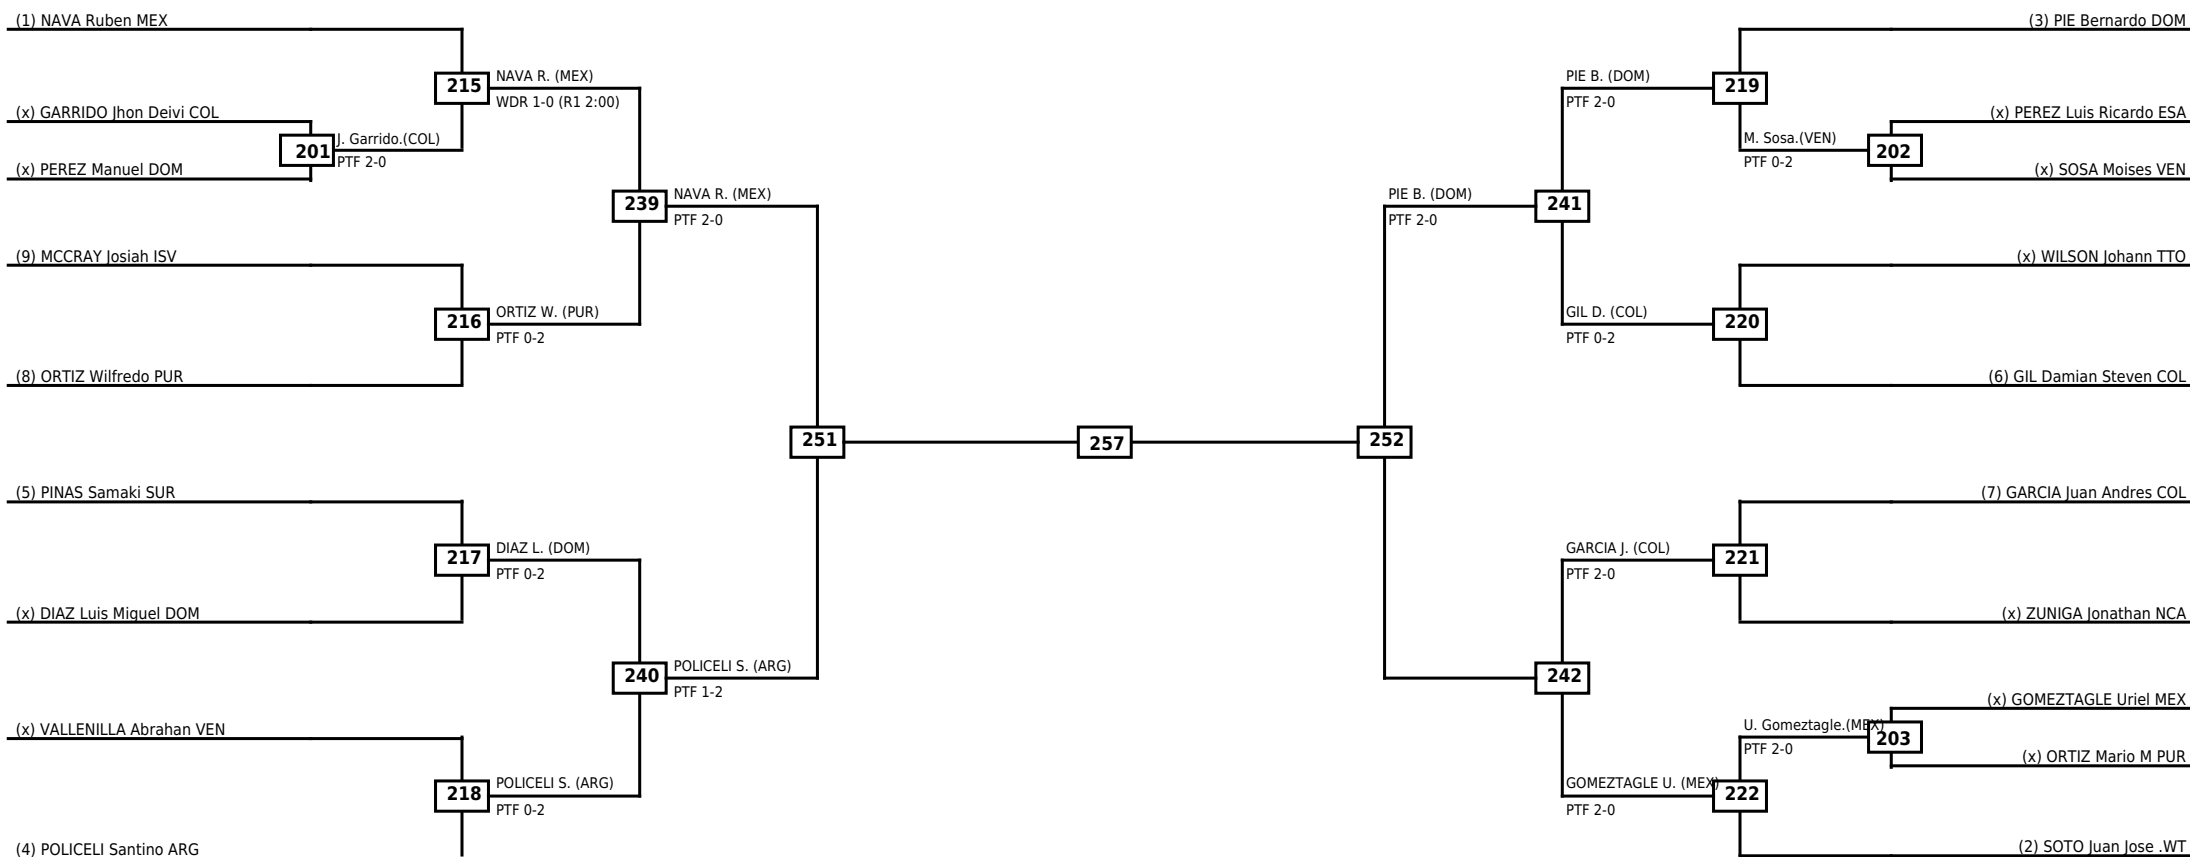

Round of 32
Round of 16
Quarterfinals
Semifinals
Final
Semifinals
Quarterfinals
Round of 16
Round of 32

Classification

LEGEND RSC: Win by Referee stops contest   WDR: Win by Withdrawal   DQB: Win by Disqualification for Unsportsmanlike behavior
(x)Seed   PTF: Win by Final score   DSQ: Win by Disqualification   R: Round