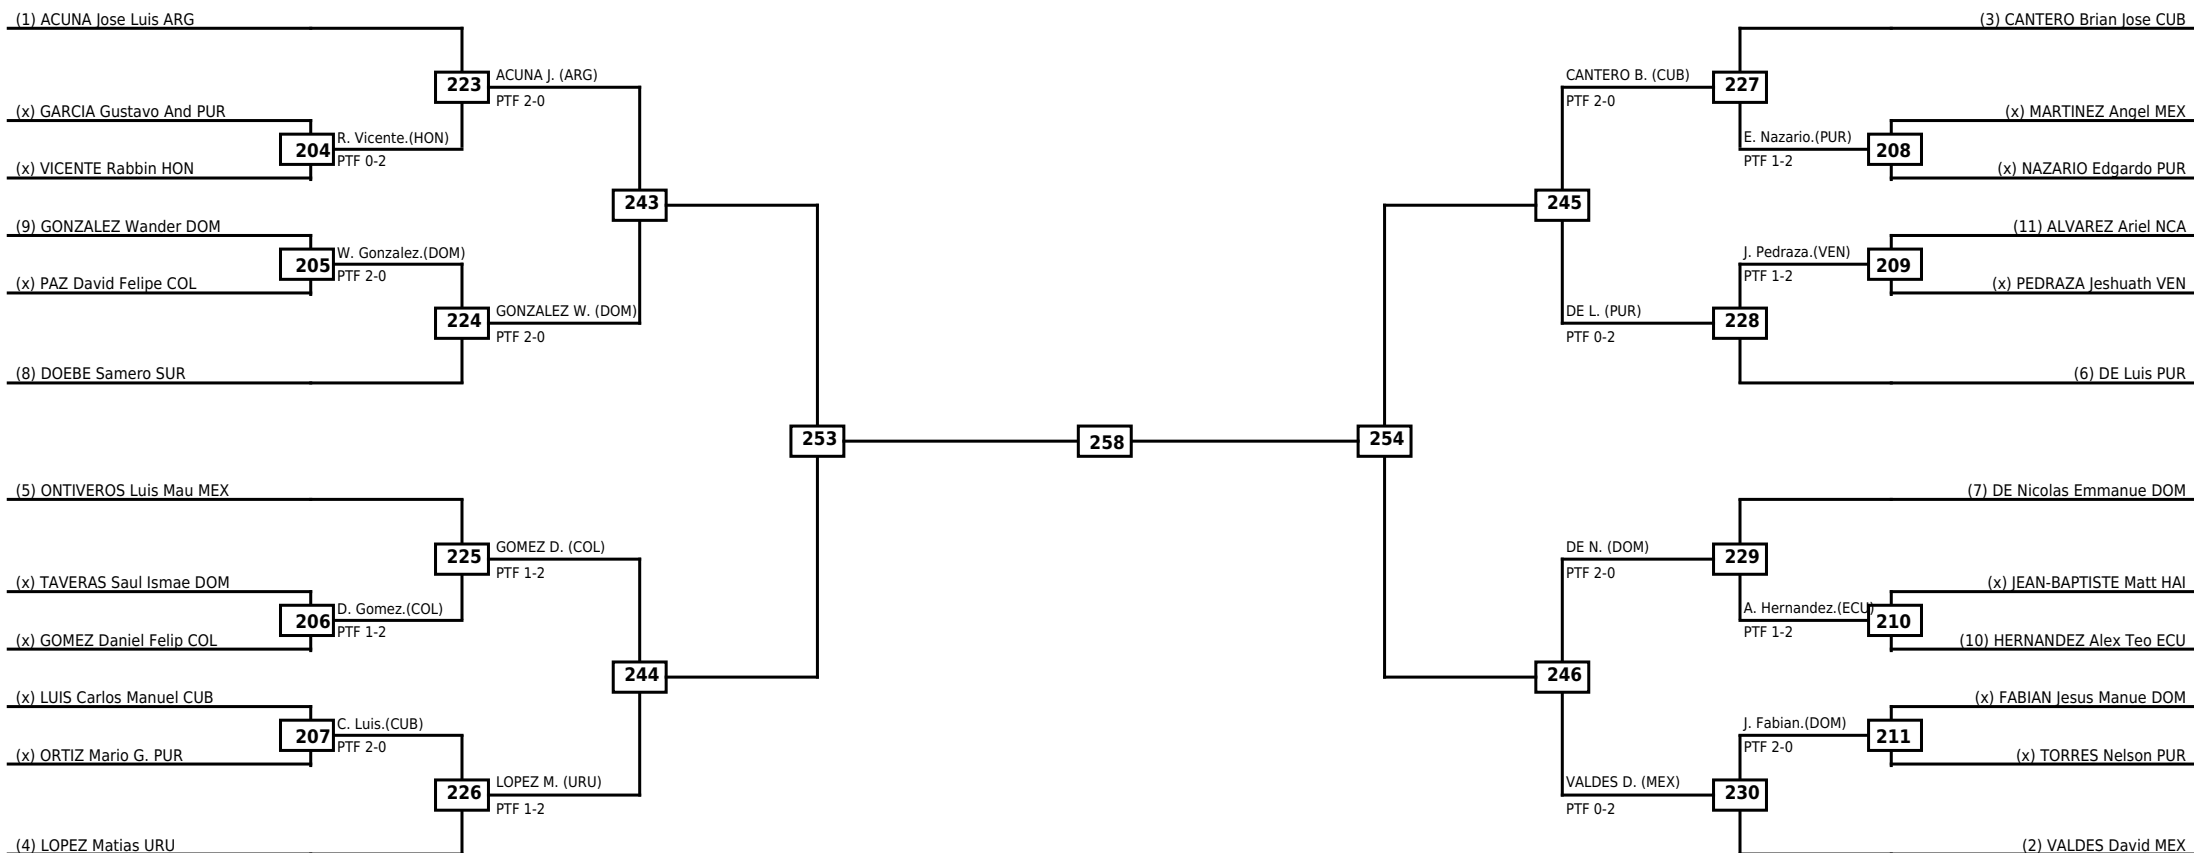

Round of 32	Round of 16	Quarterfinals	Semifinals	Final	Semifinals	Quarterfinals	Round of 16	Round of 32
-------------	-------------	---------------	------------	-------	------------	---------------	-------------	-------------

<b>Classification</b>

LEGEND RSC: Win by Referee stops contest WDR: Win by Withdrawal DQB: Win by Disqualification for Unsportsmanlike behavior  
(x)Seed PTF: Win by Final score DSQ: Win by Disqualification R: Round

Round of 32
Round of 16
Quarterfinals
Semifinals
Final
Semifinals
Quarterfinals
Round of 16
Round of 32

Classification

**LEGEND** RSC: Win by Referee stops contest    WDR: Win by Withdrawal    DQB: Win by Disqualification for Unsportsmanlike behavior  
 (x)Seed    PTF: Win by Final score    DSQ: Win by Disqualification    R: Round

**Round of 32   Round of 16   Quarterfinals   Semifinals   Final   Semifinals   Quarterfinals   Round of 16   Round of 32**

<b>Classification</b>

**LEGEND**   RSC: Win by Referee stops contest   WDR: Win by Withdrawal   DQB: Win by Disqualification for Unsportsmanlike behavior  
 (x)Seed   PTF: Win by Final score   DSQ: Win by Disqualification   R: Round