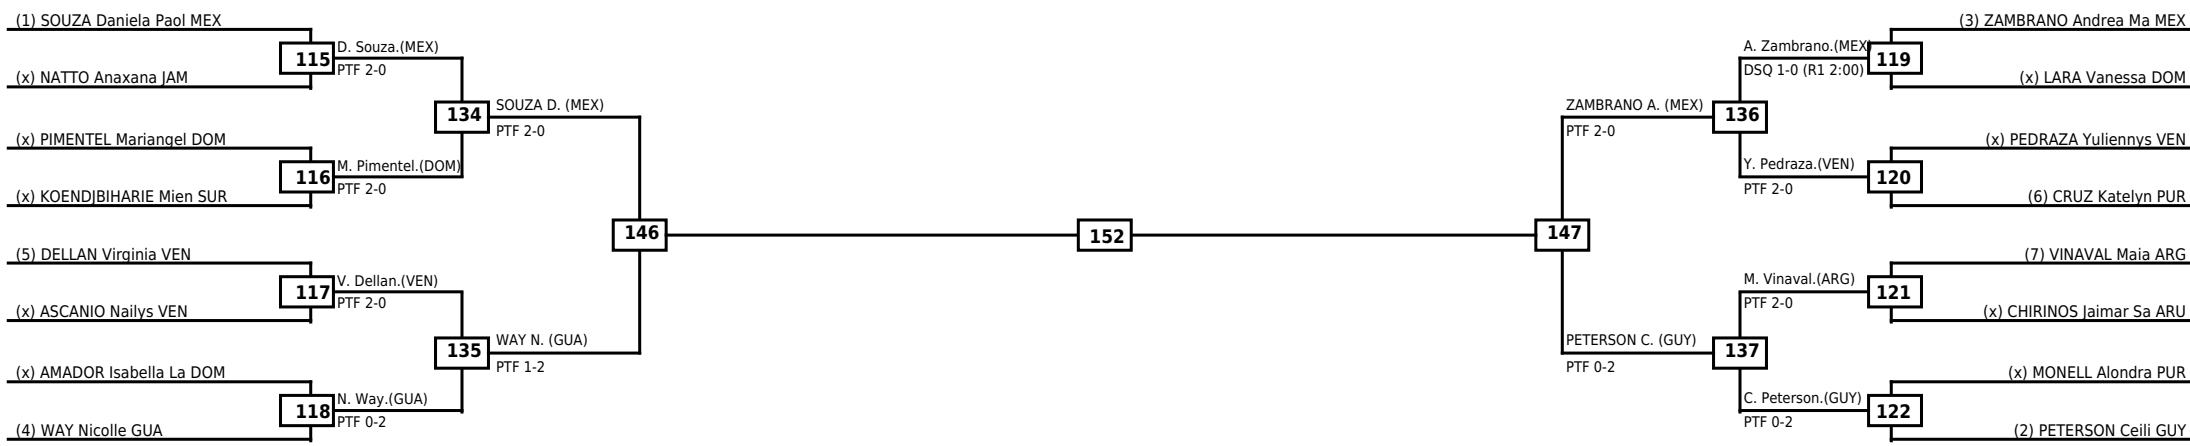

Round of 32	Round of 16	Quarterfinals	Semifinals	Final	Semifinals	Quarterfinals	Round of 16	Round of 32
-------------	-------------	---------------	------------	-------	------------	---------------	-------------	-------------

<b>Classification</b>

LEGEND RSC: Win by Referee stops contest WDR: Win by Withdrawal DQB: Win by Disqualification for Unsportsmanlike behavior  
 (x)Seed PTF: Win by Final score DSQ: Win by Disqualification R: Round

Round of 16	Quarterfinals	Semifinals	Final
-------------	---------------	------------	-------

Classification

LEGEND RSC: Win by Referee stops contest    WDR: Win by Withdrawal    DQB: Win by Disqualification for Unsportsmanlike behavior  
 (x)Seed    PTF: Win by Final score    DSQ: Win by Disqualification    R: Round