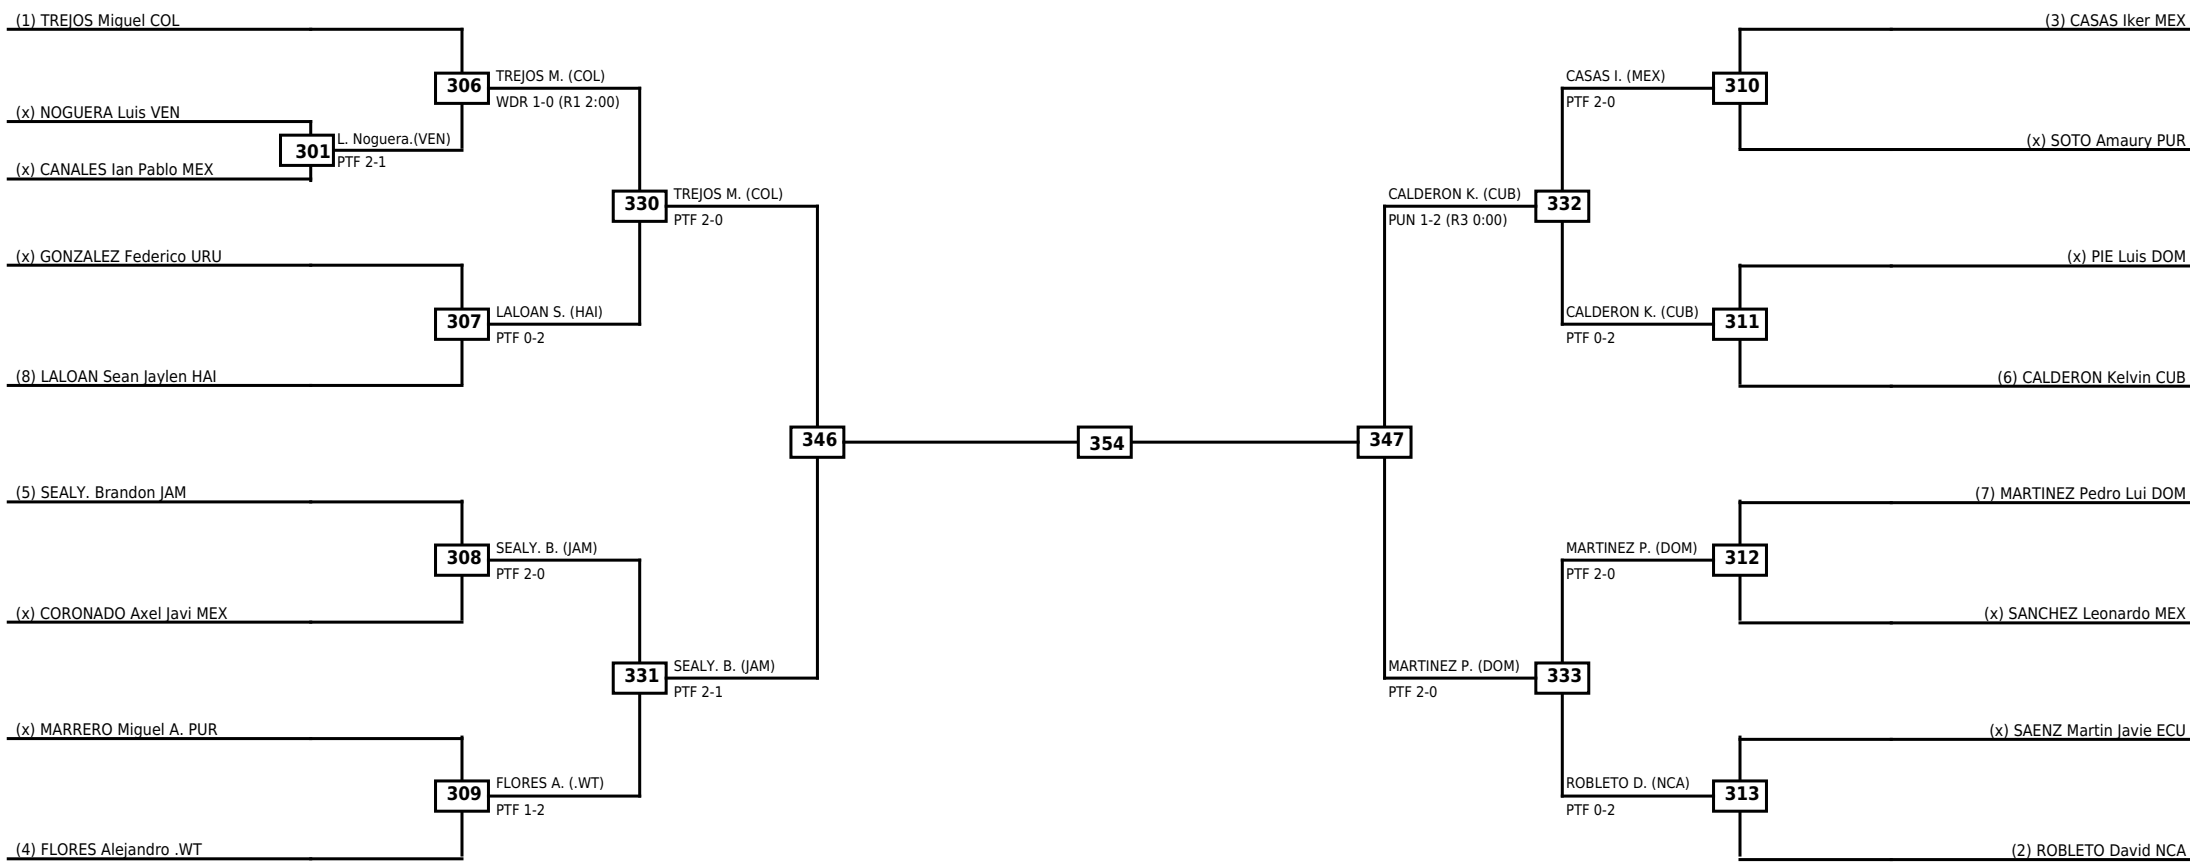

Round of 16	Quarterfinals	Semifinals	Final
-------------	---------------	------------	-------

Classification

LEGEND   RSC: Win by Referee stops contest   WDR: Win by Withdrawal   DQB: Win by Disqualification for Unsportsmanlike behavior  
 (x)Seed   PTF: Win by Final score   DSQ: Win by Disqualification   R: Round

Round of 32	Round of 16	Quarterfinals	Semifinals	Final	Semifinals	Quarterfinals	Round of 16	Round of 32
-------------	-------------	---------------	------------	-------	------------	---------------	-------------	-------------

Round of 32
Round of 16
Quarterfinals
Semifinals
Final
Semifinals
Quarterfinals
Round of 16
Round of 32

Classification

**LEGEND** RSC: Win by Referee stops contest    WDR: Win by Withdrawal    DQB: Win by Disqualification for Unsportsmanlike behavior  
 (x)Seed    PTF: Win by Final score    DSQ: Win by Disqualification    R: Round