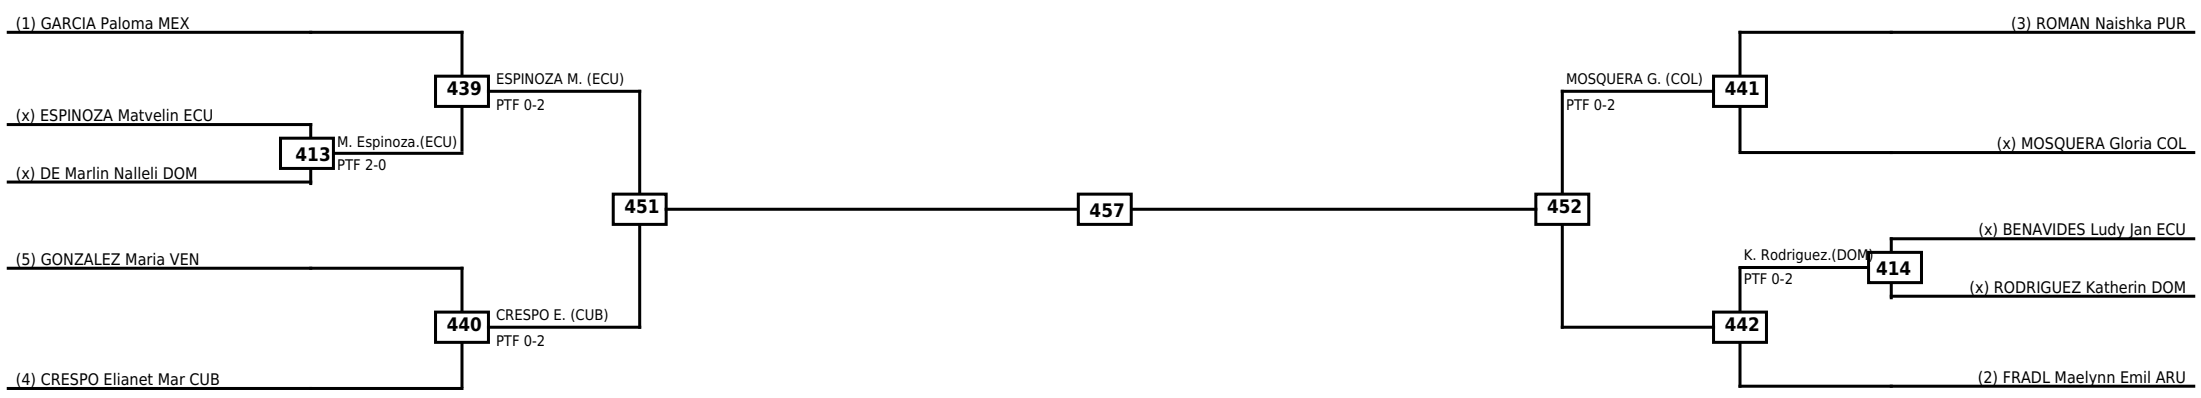

Round of 16	Quarterfinals	Semifinals	Final
-------------	---------------	------------	-------

Classification

LEGEND RSC: Win by Referee stops contest    WDR: Win by Withdrawal    DQB: Win by Disqualification for Unsportsmanlike behavior  
 (x)Seed    PTF: Win by Final score    DSQ: Win by Disqualification    R: Round