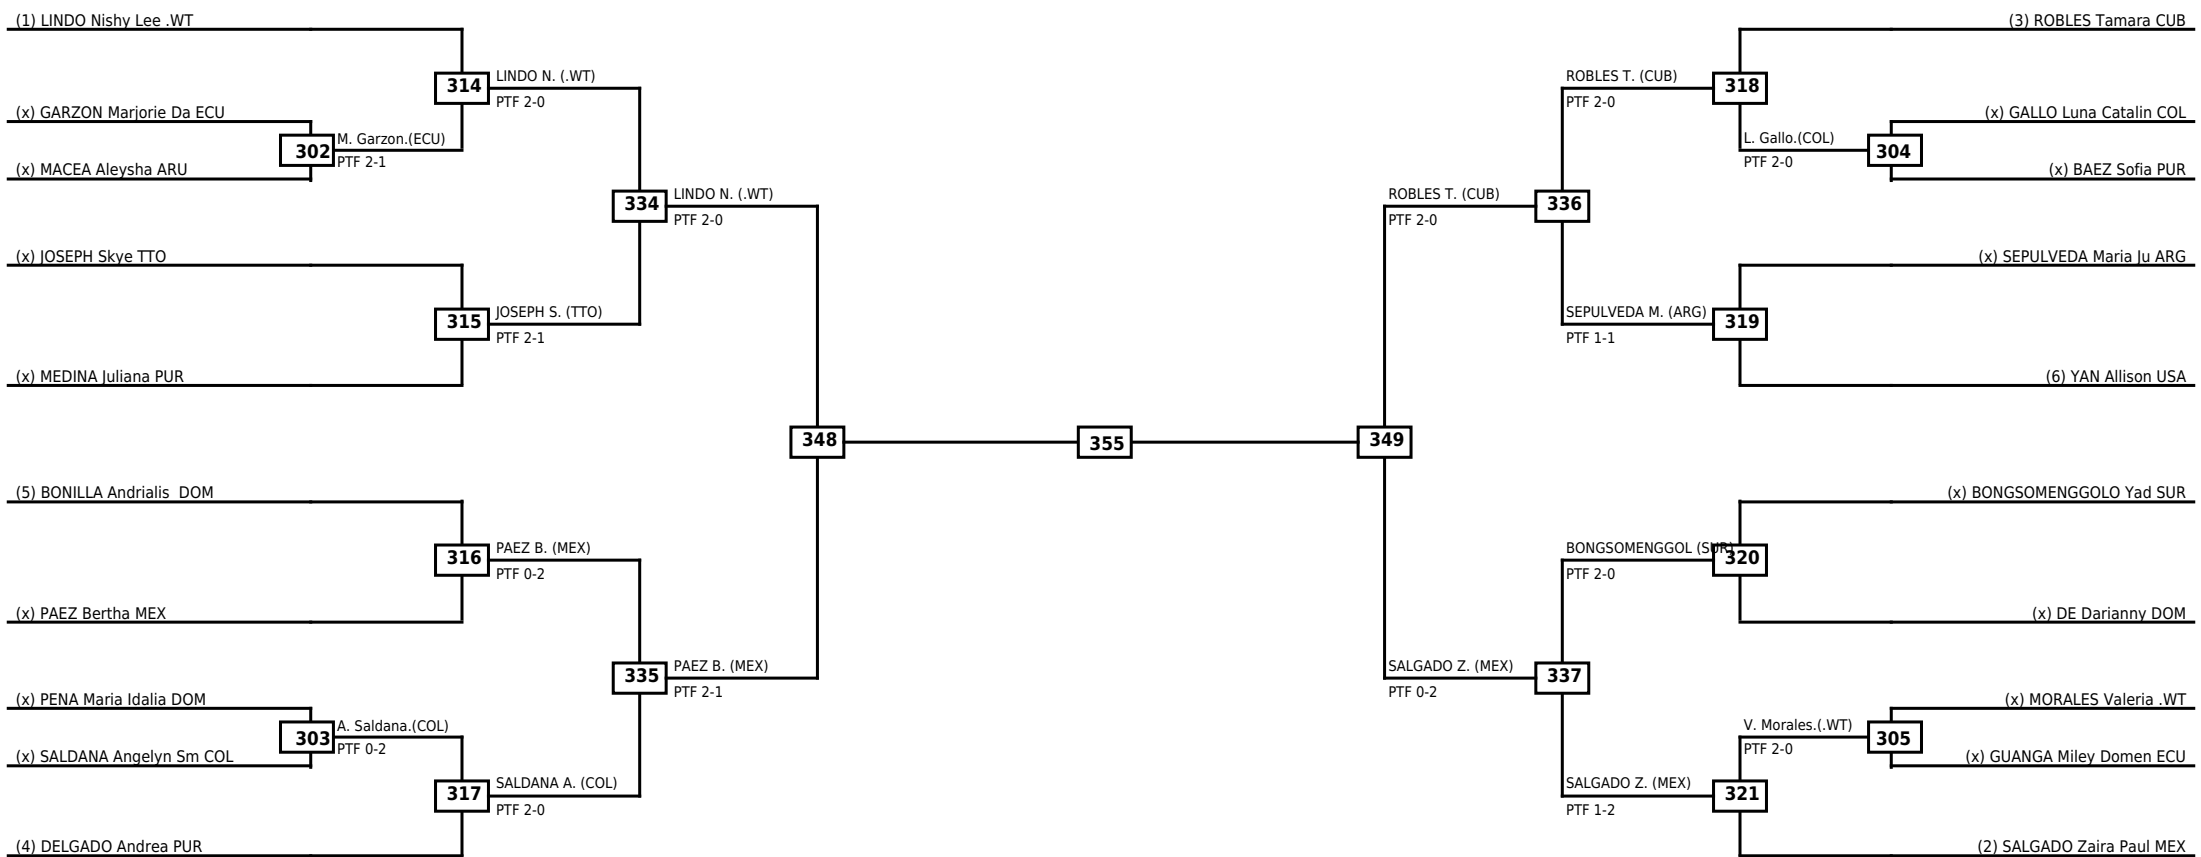

Round of 16	Quarterfinals	Semifinals	Final
-------------	---------------	------------	-------

Classification

LEGEND	RSC: Win by Referee stops contest	WDR: Win by Withdrawal	DQB: Win by Disqualification for Unsportsmanlike behavior
(x)Seed	PTF: Win by Final score	DSQ: Win by Disqualification	R: Round

Round of 32	Round of 16	Quarterfinals	Semifinals	Final	Semifinals	Quarterfinals	Round of 16	Round of 32
-------------	-------------	---------------	------------	-------	------------	---------------	-------------	-------------