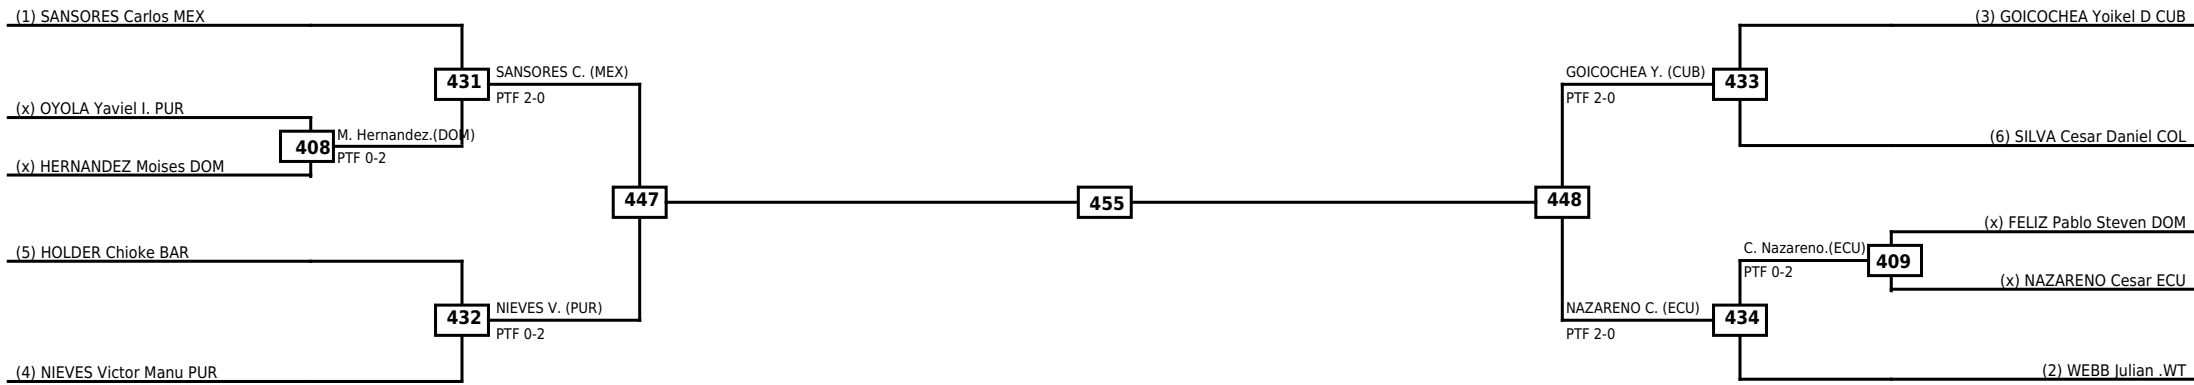

Round of 16	Quarterfinals	Semifinals	Final

Classification

LEGEND	RSC: Win by Referee stops contest	WDR: Win by Withdrawal	DQB: Win by Disqualification for Unsportsmanlike behavior
(x)Seed	PTF: Win by Final score	DSQ: Win by Disqualification	R: Round