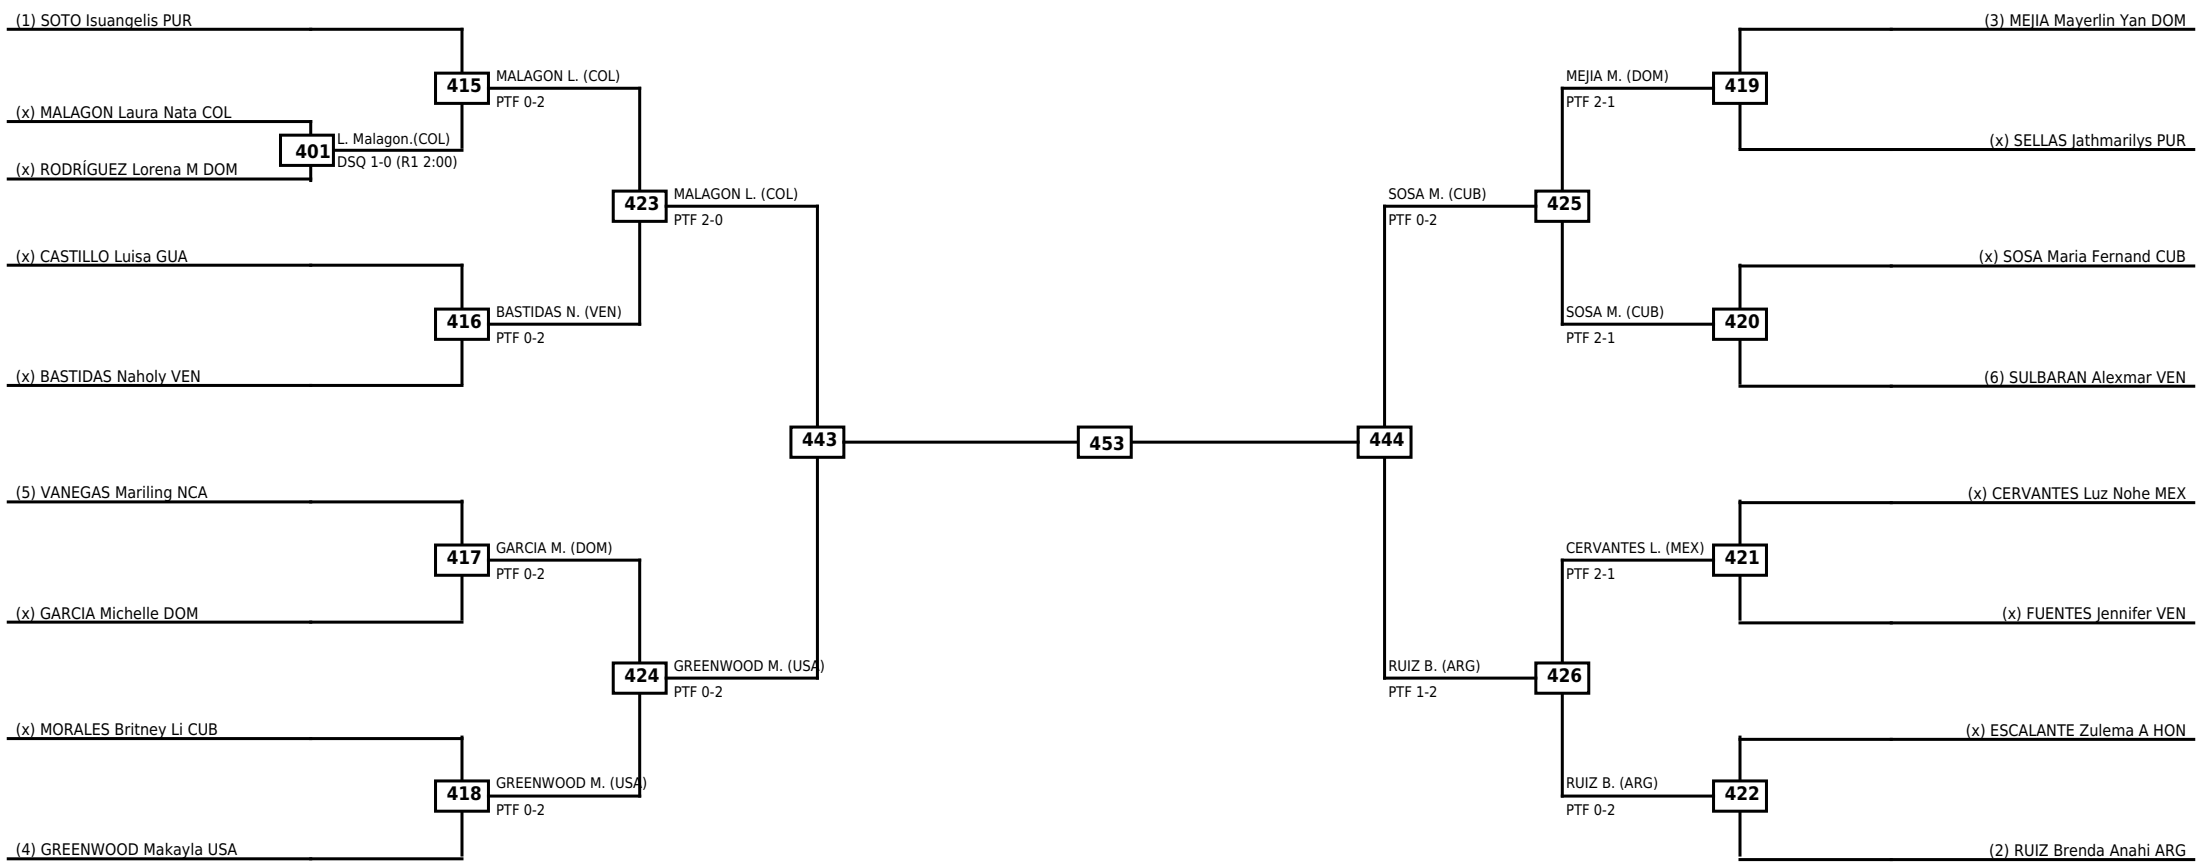

Round of 16	Quarterfinals	Semifinals	Final
-------------	---------------	------------	-------

<b>Classification</b>

LEGEND	RSC: Win by Referee stops contest	WDR: Win by Withdrawal	DQB: Win by Disqualification for Unsportsmanlike behavior
(x)Seed	PTF: Win by Final score	DSQ: Win by Disqualification	R: Round

Round of 16	Quarterfinals	Semifinals	Final
-------------	---------------	------------	-------

Classification

LEGEND	RSC: Win by Referee stops contest	WDR: Win by Withdrawal	DQB: Win by Disqualification for Unsportsmanlike behavior
(x)Seed	PTF: Win by Final score	DSQ: Win by Disqualification	R: Round

Round of 32	Round of 16	Quarterfinals	Semifinals	Final	Semifinals	Quarterfinals	Round of 16	Round of 32
-------------	-------------	---------------	------------	-------	------------	---------------	-------------	-------------