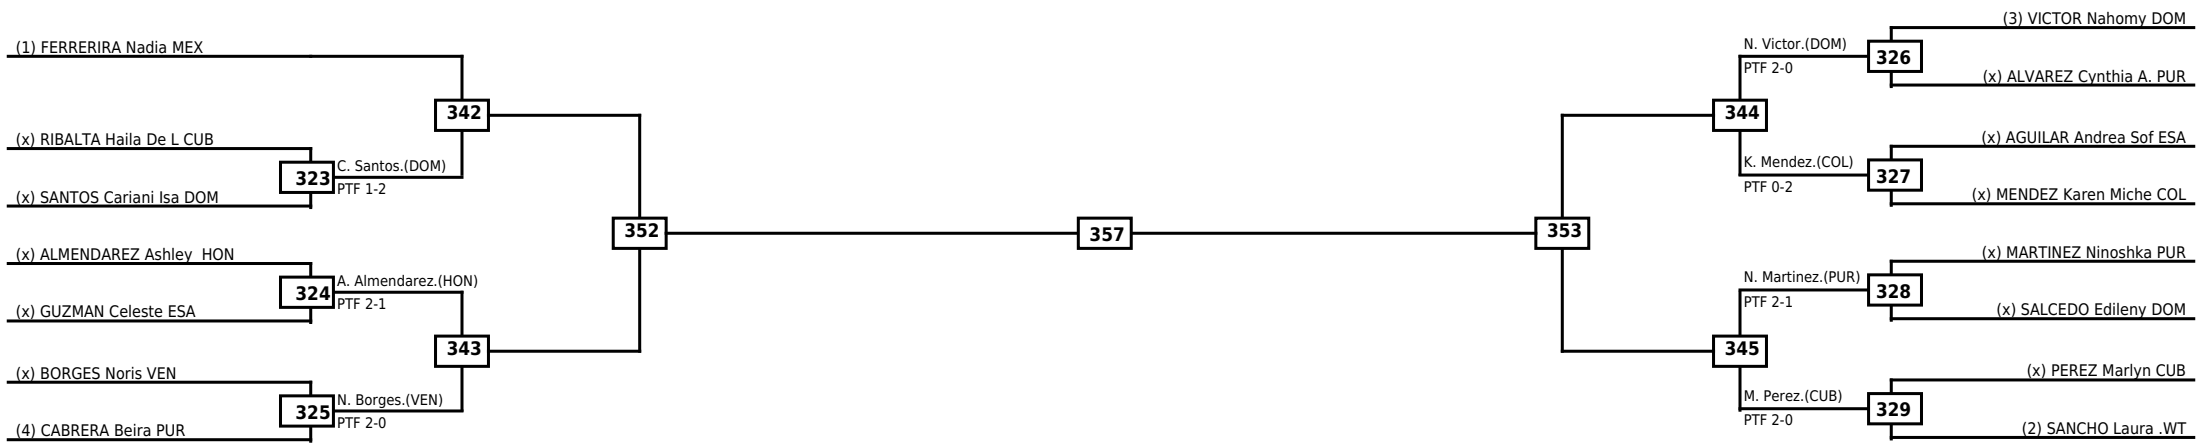

Round of 16	Quarterfinals	Semifinals	Final

Classification

LEGEND	RSC: Win by Referee stops contest	WDR: Win by Withdrawal	DQB: Win by Disqualification for Unsportsmanlike behavior
(x)Seed	PTF: Win by Final score	DSQ: Win by Disqualification	R: Round