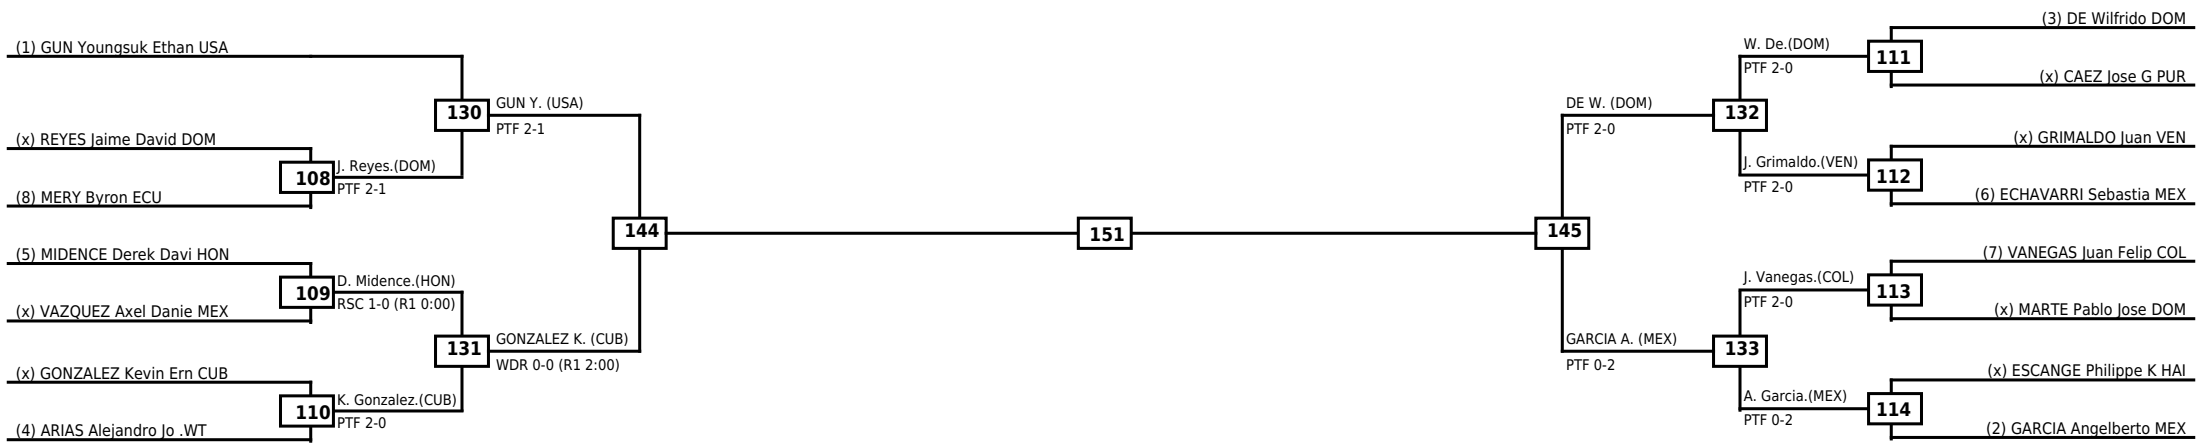

**Round of 32   Round of 16   Quarterfinals   Semifinals   Final   Semifinals   Quarterfinals   Round of 16   Round of 32**

<b>Classification</b>

**LEGEND**   RSC: Win by Referee stops contest   WDR: Win by Withdrawal   DQB: Win by Disqualification for Unsportsmanlike behavior  
 (x)Seed   PTF: Win by Final score   DSQ: Win by Disqualification   R: Round

Round of 32
Round of 16
Quarterfinals
Semifinals
Final
Semifinals
Quarterfinals
Round of 16
Round of 32

Classification

**LEGEND**   RSC: Win by Referee stops contest   WDR: Win by Withdrawal   DQB: Win by Disqualification for Unsportsmanlike behavior  
 (x)Seed   PTF: Win by Final score   DSQ: Win by Disqualification   R: Round

Round of 16	Quarterfinals	Semifinals	Final
-------------	---------------	------------	-------

Classification

**LEGEND** RSC: Win by Referee stops contest    WDR: Win by Withdrawal    DQB: Win by Disqualification for Unsportsmanlike behavior  
 (x)Seed    PTF: Win by Final score    DSQ: Win by Disqualification    R: Round

Round of 16	Quarterfinals	Semifinals	Final
-------------	---------------	------------	-------

<b>Classification</b>

LEGEND RSC: Win by Referee stops contest    WDR: Win by Withdrawal    DQB: Win by Disqualification for Unsportsmanlike behavior  
 (x)Seed    PTF: Win by Final score    DSQ: Win by Disqualification    R: Round