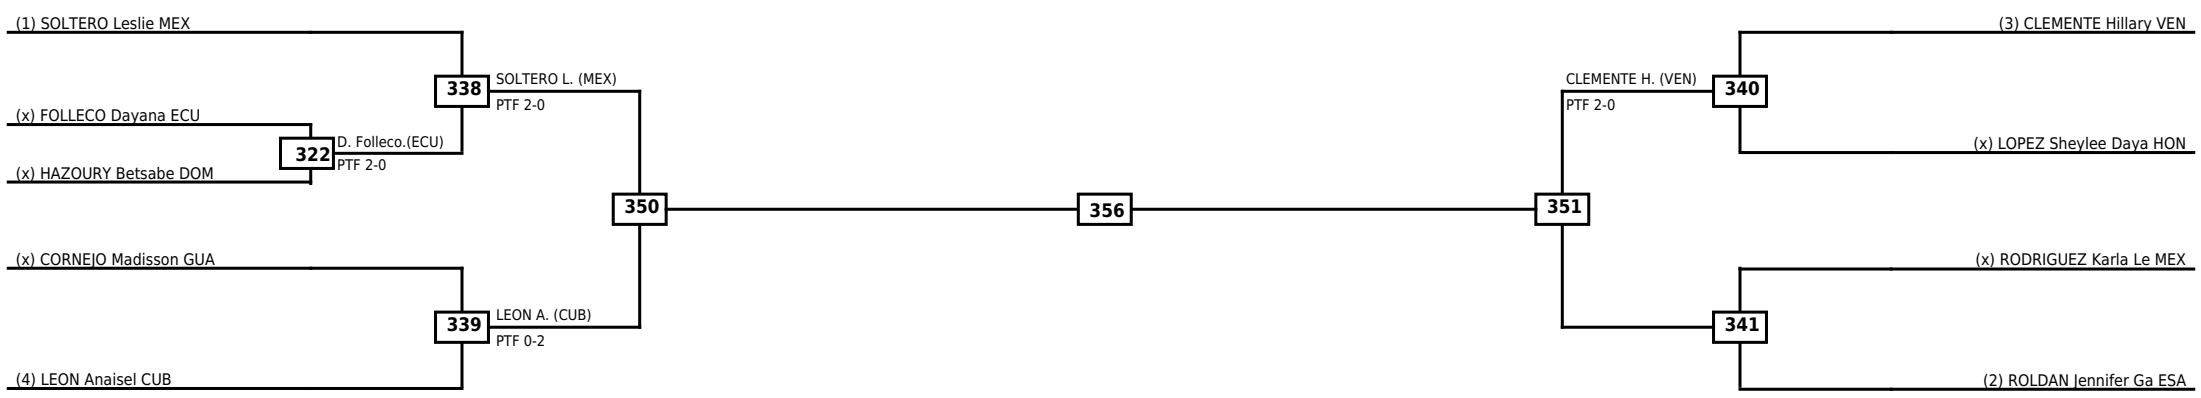

Round of 16	Quarterfinals	Semifinals	Final

Classification

LEGEND	RSC: Win by Referee stops contest	WDR: Win by Withdrawal	DQB: Win by Disqualification for Unsportsmanlike behavior
(x)Seed	PTF: Win by Final score	DSQ: Win by Disqualification	R: Round