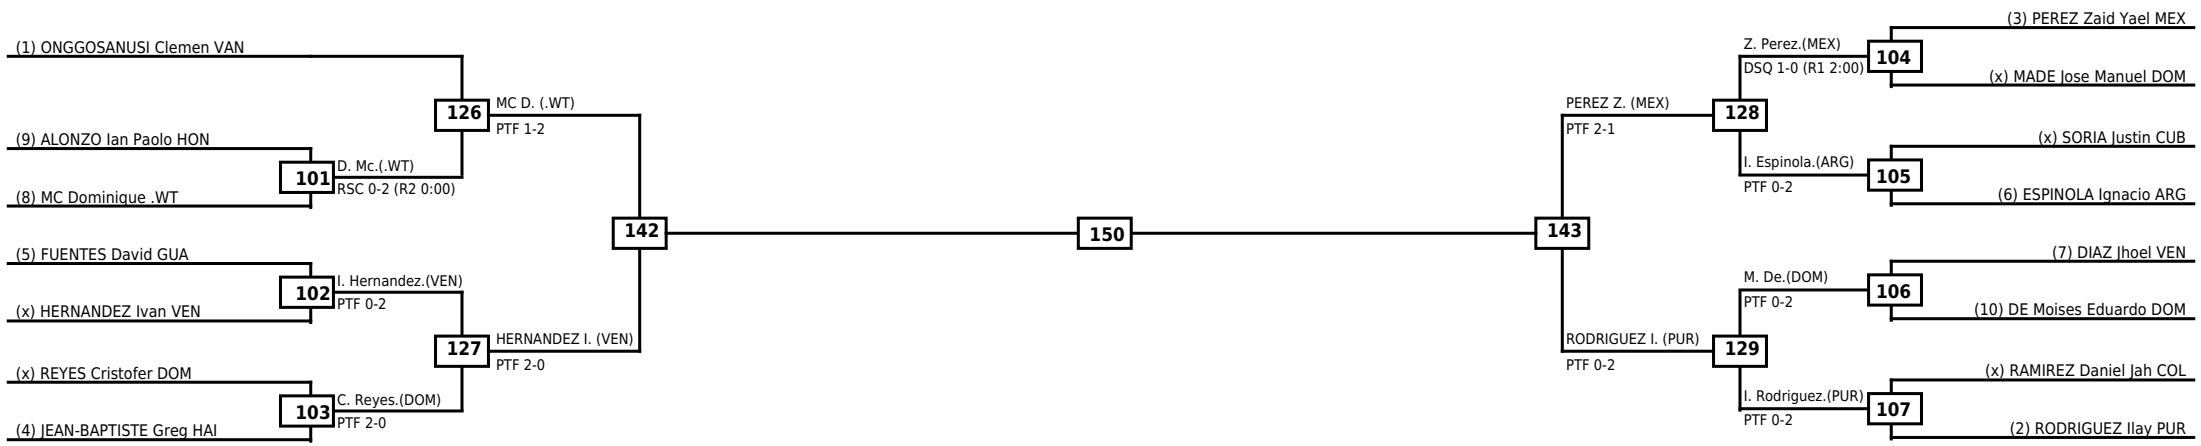

Round of 32
Round of 16
Quarterfinals
Semifinals
Final
Semifinals
Quarterfinals
Round of 16
Round of 32

Classification

**LEGEND** RSC: Win by Referee stops contest    WDR: Win by Withdrawal    DQB: Win by Disqualification for Unsportsmanlike behavior  
 (x)Seed    PTF: Win by Final score    DSQ: Win by Disqualification    R: Round

**Round of 32   Round of 16   Quarterfinals   Semifinals   Final   Semifinals   Quarterfinals   Round of 16   Round of 32**

<b>Classification</b>

**LEGEND**   RSC: Win by Referee stops contest   WDR: Win by Withdrawal   DQB: Win by Disqualification for Unsportsmanlike behavior  
 (x)Seed   PTF: Win by Final score   DSQ: Win by Disqualification   R: Round

Round of 16	Quarterfinals	Semifinals	Final
-------------	---------------	------------	-------

Classification

**LEGEND** RSC: Win by Referee stops contest    WDR: Win by Withdrawal    DQB: Win by Disqualification for Unsportsmanlike behavior  
 (x)Seed    PTF: Win by Final score    DSQ: Win by Disqualification    R: Round