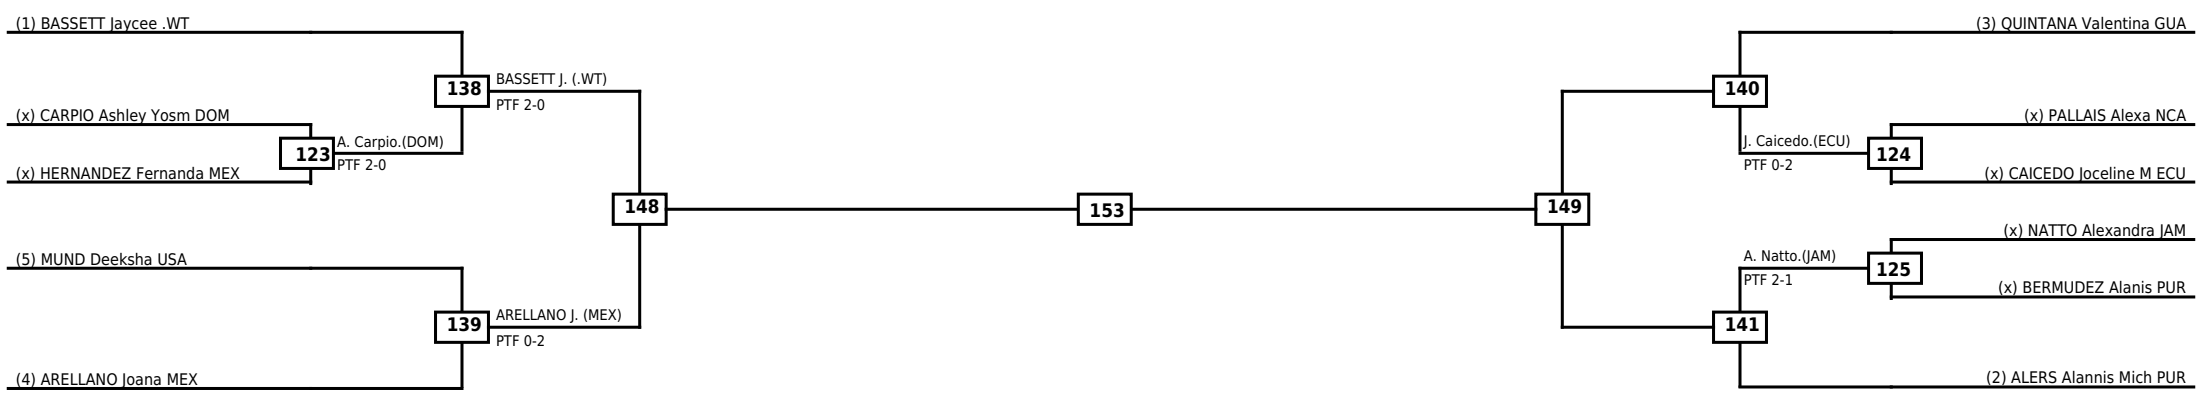

Round of 16	Quarterfinals	Semifinals	Final

Classification

LEGEND RSC: Win by Referee stops contest   WDR: Win by Withdrawal   DQB: Win by Disqualification for Unsportsmanlike behavior
(x)Seed   PTF: Win by Final score   DSQ: Win by Disqualification   R: Round