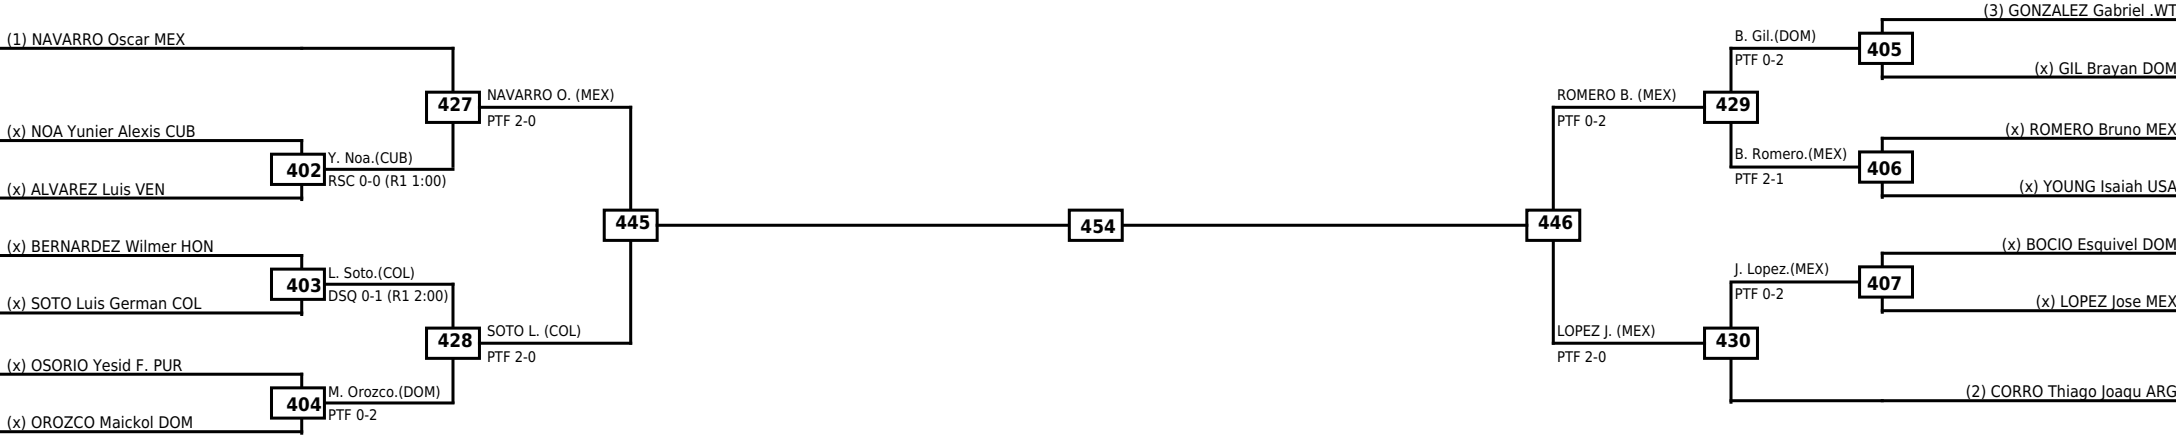

Round of 16	Quarterfinals	Semifinals	Final
-------------	---------------	------------	-------

Classification

LEGEND   RSC: Win by Referee stops contest   WDR: Win by Withdrawal   DQB: Win by Disqualification for Unsportsmanlike behavior  
 (x)Seed   PTF: Win by Final score   DSQ: Win by Disqualification   R: Round

Round of 32	Round of 16	Quarterfinals	Semifinals	Final	Semifinals	Quarterfinals	Round of 16	Round of 32
-------------	-------------	---------------	------------	-------	------------	---------------	-------------	-------------