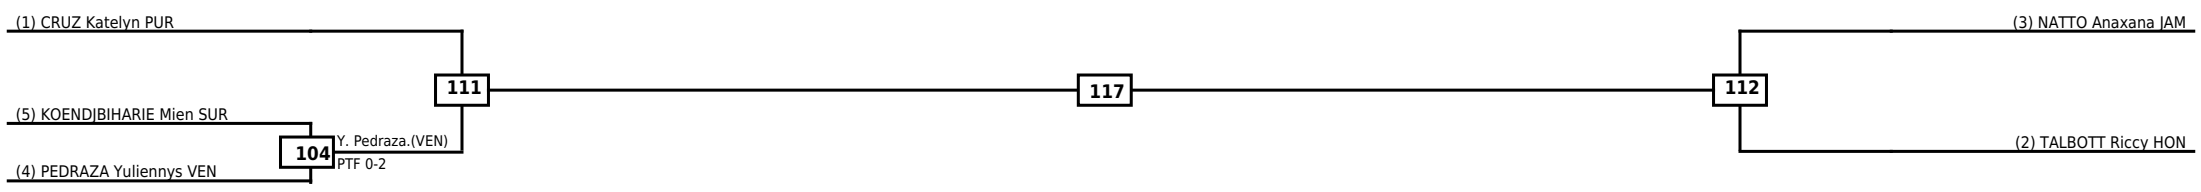

Quarterfinals	Semifinals	Final	Semifinals	Quarterfinals

Classification

LEGEND RSC: Win by Referee stops contest   WDR: Win by Withdrawal   DQB: Win by Disqualification for Unsportsmanlike behavior
(x)Seed   PTF: Win by Final score   DSQ: Win by Disqualification   R: Round