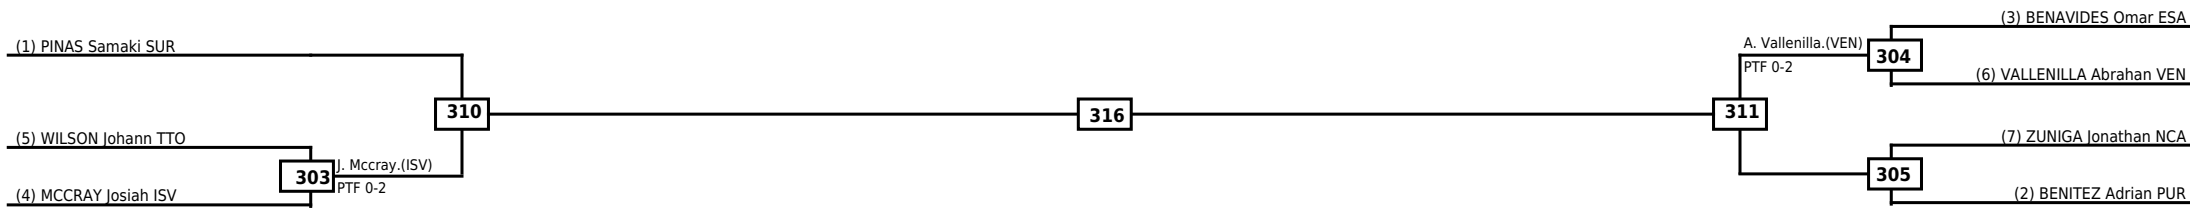

Quarterfinals	Semifinals	Final	Semifinals	Quarterfinals

Classification

LEGEND	RSC: Win by Referee stops contest	WDR: Win by Withdrawal	DQB: Win by Disqualification for Unsportsmanlike behavior
(x)Seed	PTF: Win by Final score	DSQ: Win by Disqualification	R: Round