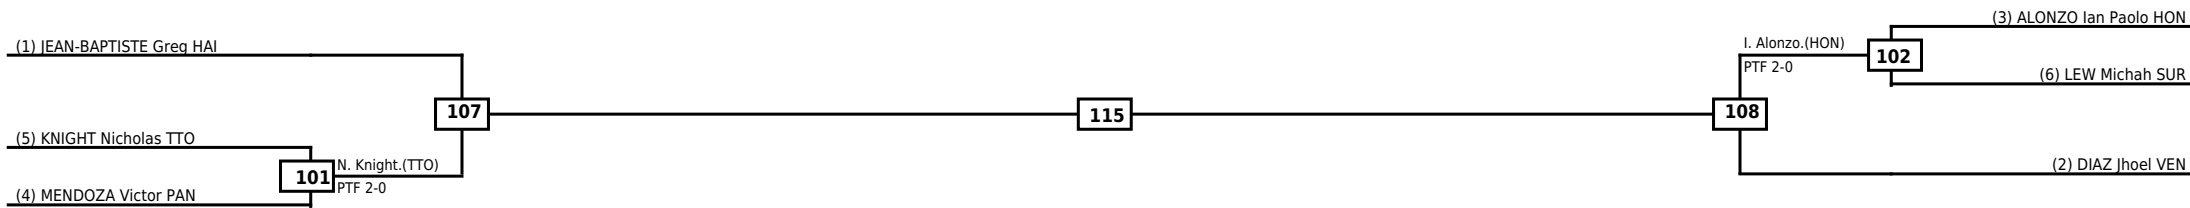

Quarterfinals	Semifinals	Final	Semifinals	Quarterfinals

Classification

LEGEND	RSC: Win by Referee stops contest	WDR: Win by Withdrawal	DQB: Win by Disqualification for Unsportsmanlike behavior
(x)Seed	PTF: Win by Final score	DSQ: Win by Disqualification	R: Round