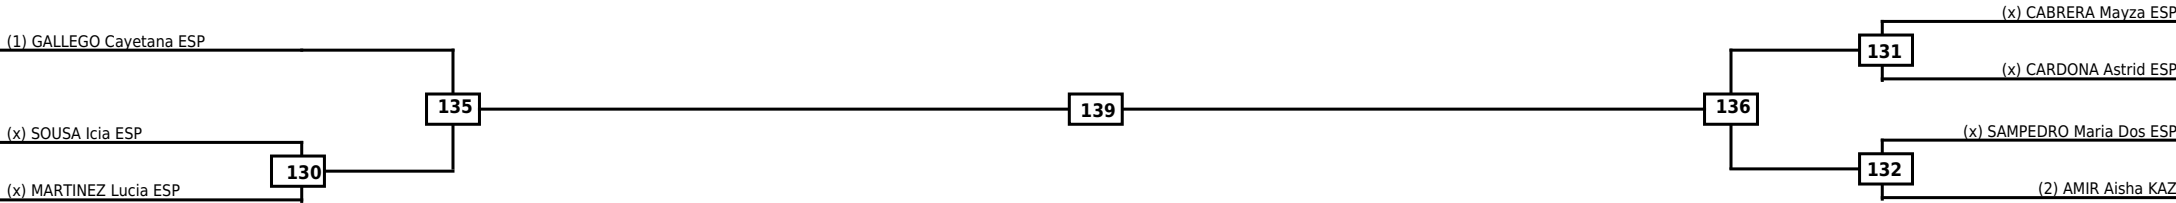

Quarterfinals	Semifinals	Final	Semifinals	Quarterfinals

Classification

LEGEND	RSC: Win by Referee stops contest	WDR: Win by Withdrawal	DQB: Win by Disqualification for Unsportsmanlike behavior
(x)Seed	PTF: Win by Final score	DSQ: Win by Disqualification	R: Round