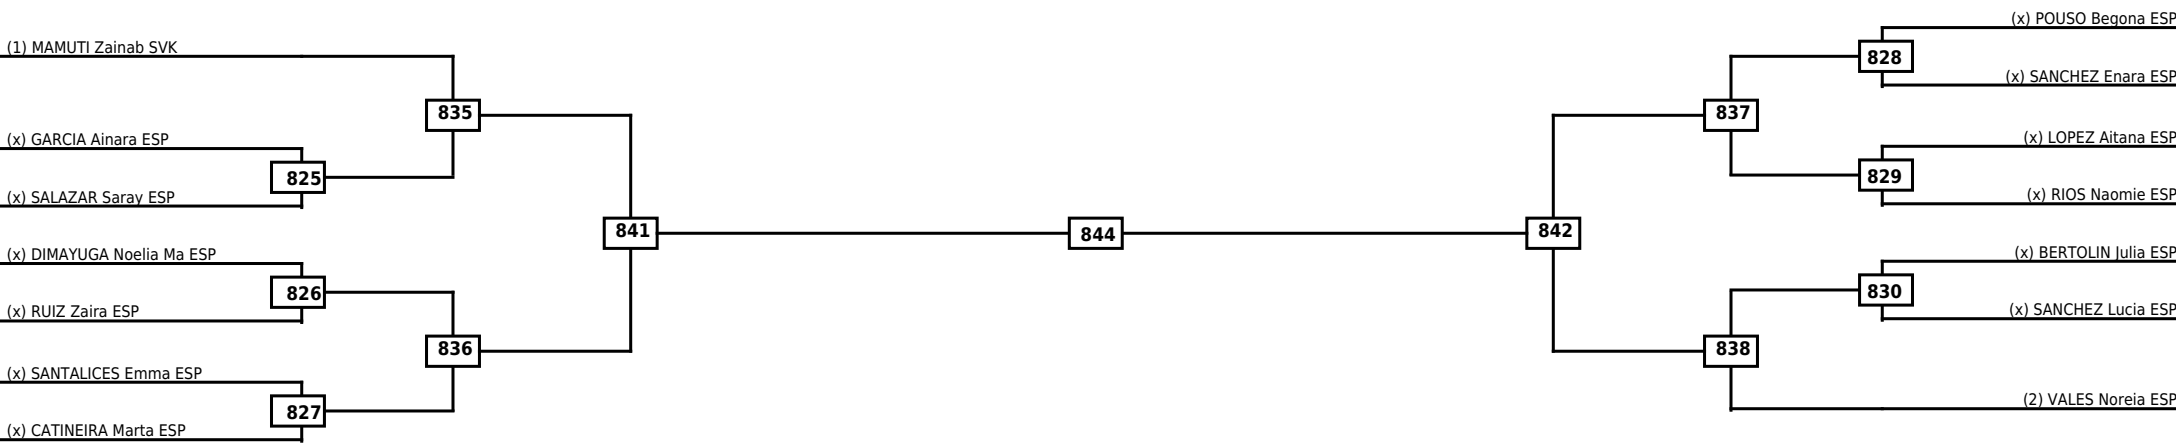

Round of 32 Round of 16 Quarterfinals Semifinals Final Semifinals Quarterfinals Round of 16 Round of 32

Classification

LEGEND RSC: Win by Referee stops contest WDR: Win by Withdrawal DQB: Win by Disqualification for Unsportsmanlike behavior
 (x)Seed PTF: Win by Final score DSQ: Win by Disqualification R: Round

Quarterfinals	Semifinals	Final	Semifinals	Quarterfinals
---------------	------------	-------	------------	---------------

Classification

LEGEND	RSC: Win by Referee stops contest	WDR: Win by Withdrawal	DQB: Win by Disqualification for Unsportsmanlike behavior
(x)Seed	PTF: Win by Final score	DSQ: Win by Disqualification	R: Round

Round of 16	Quarterfinals	Semifinals	Final
-------------	---------------	------------	-------

Classification

LEGEND	RSC: Win by Referee stops contest	WDR: Win by Withdrawal	DQB: Win by Disqualification for Unsportsmanlike behavior
(x)Seed	PTF: Win by Final score	DSQ: Win by Disqualification	R: Round