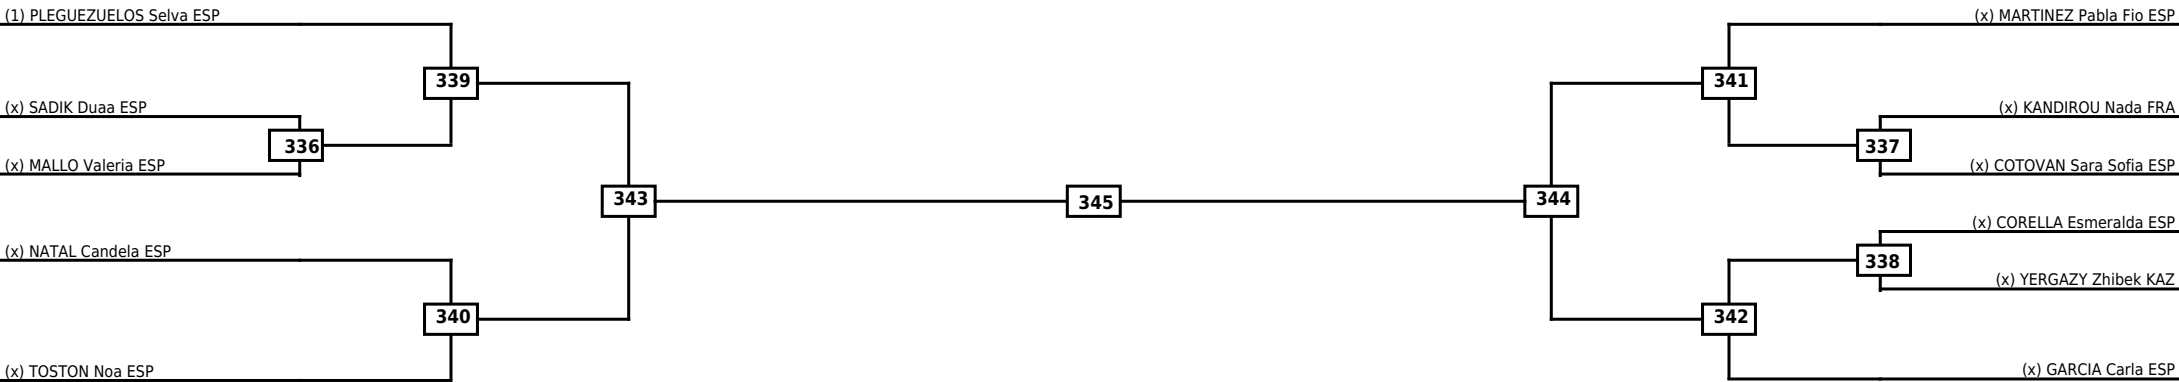

Round of 16	Quarterfinals	Semifinals	Final

Classification

LEGEND	RSC: Win by Referee stops contest	WDR: Win by Withdrawal	DQB: Win by Disqualification for Unsportsmanlike behavior
(x)Seed	PTF: Win by Final score	DSQ: Win by Disqualification	R: Round