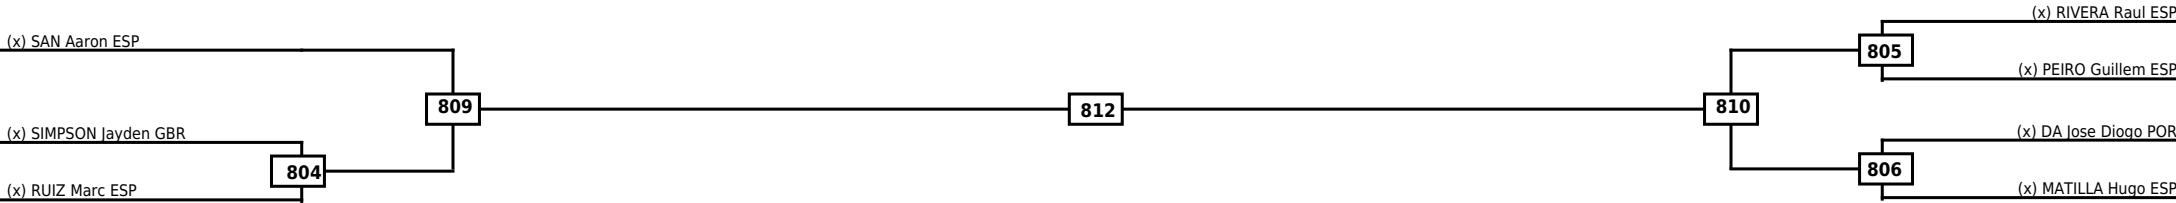

Quarterfinals	Semifinals	Final	Semifinals	Quarterfinals

Classification

LEGEND	RSC: Win by Referee stops contest	WDR: Win by Withdrawal	DQB: Win by Disqualification for Unsportsmanlike behavior
(x)Seed	PTF: Win by Final score	DSQ: Win by Disqualification	R: Round