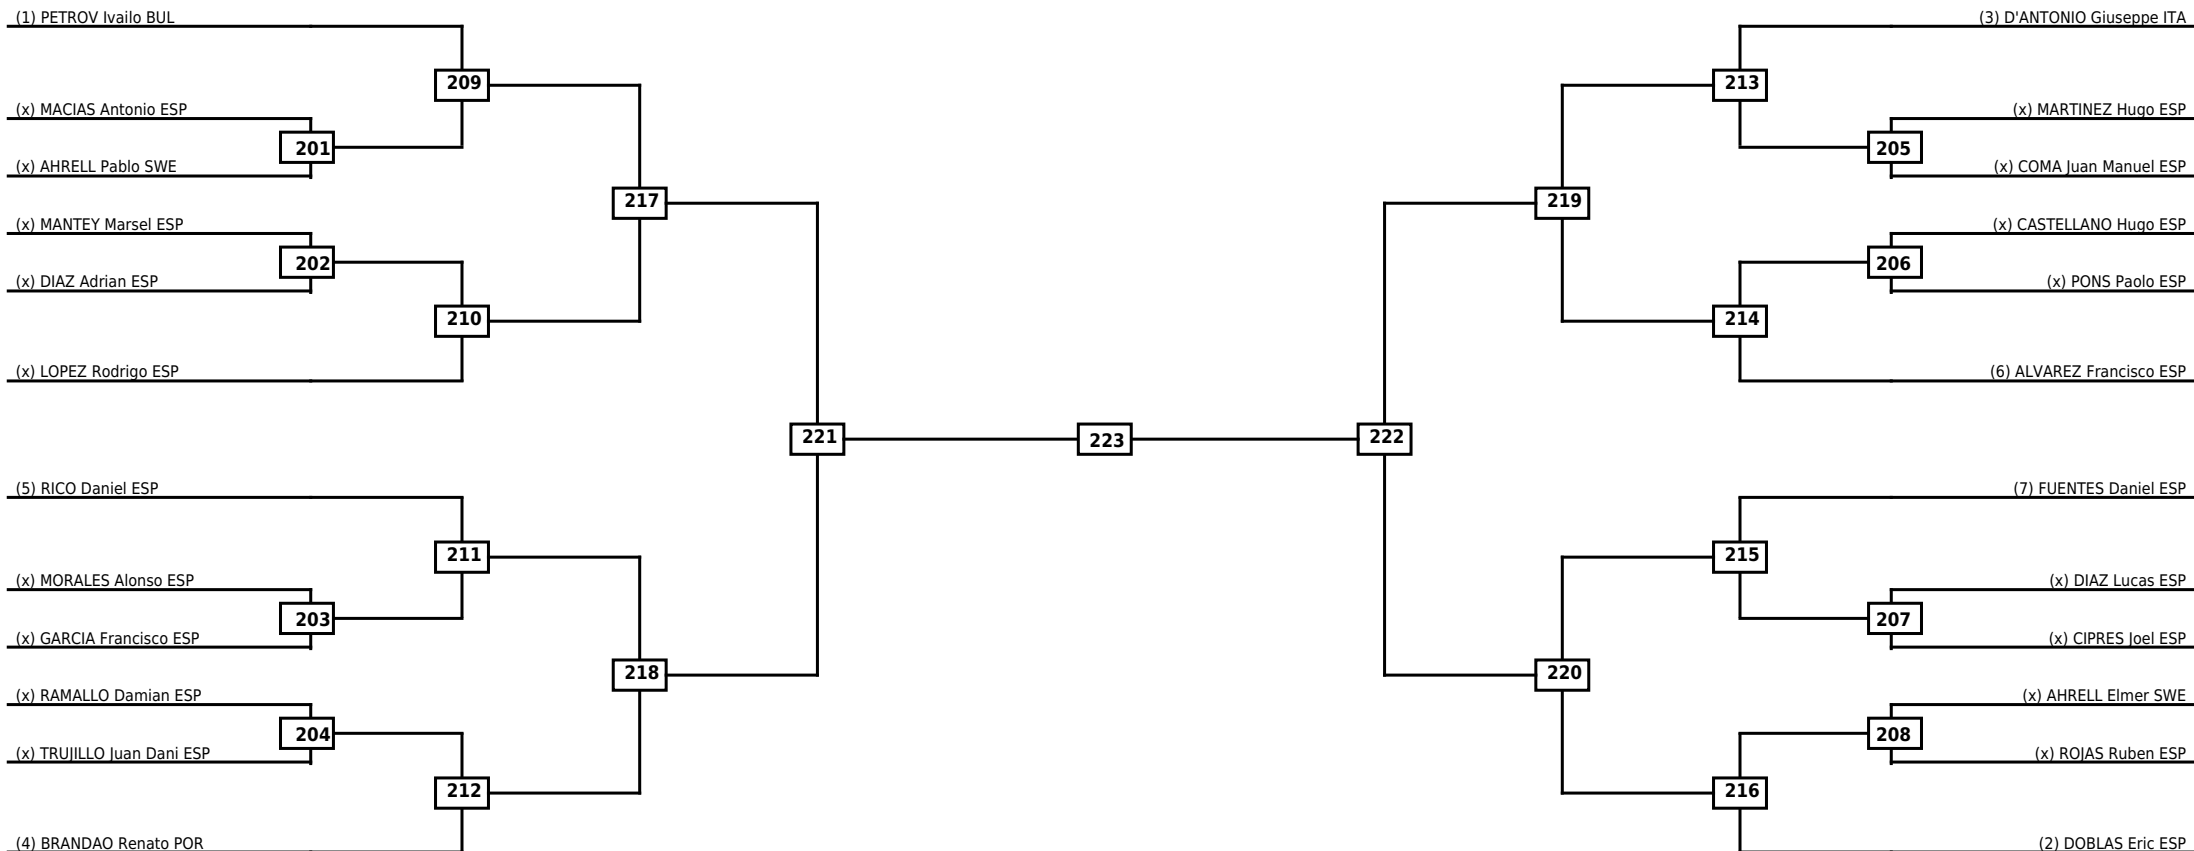

Round of 32   Round of 16   Quarterfinals   Semifinals   Final   Semifinals   Quarterfinals   Round of 16   Round of 32

Classification

LEGEND   RSC: Win by Referee stops contest   WDR: Win by Withdrawal   DQB: Win by Disqualification for Unsportsmanlike behavior
(x)Seed   PTF: Win by Final score   DSQ: Win by Disqualification   R: Round