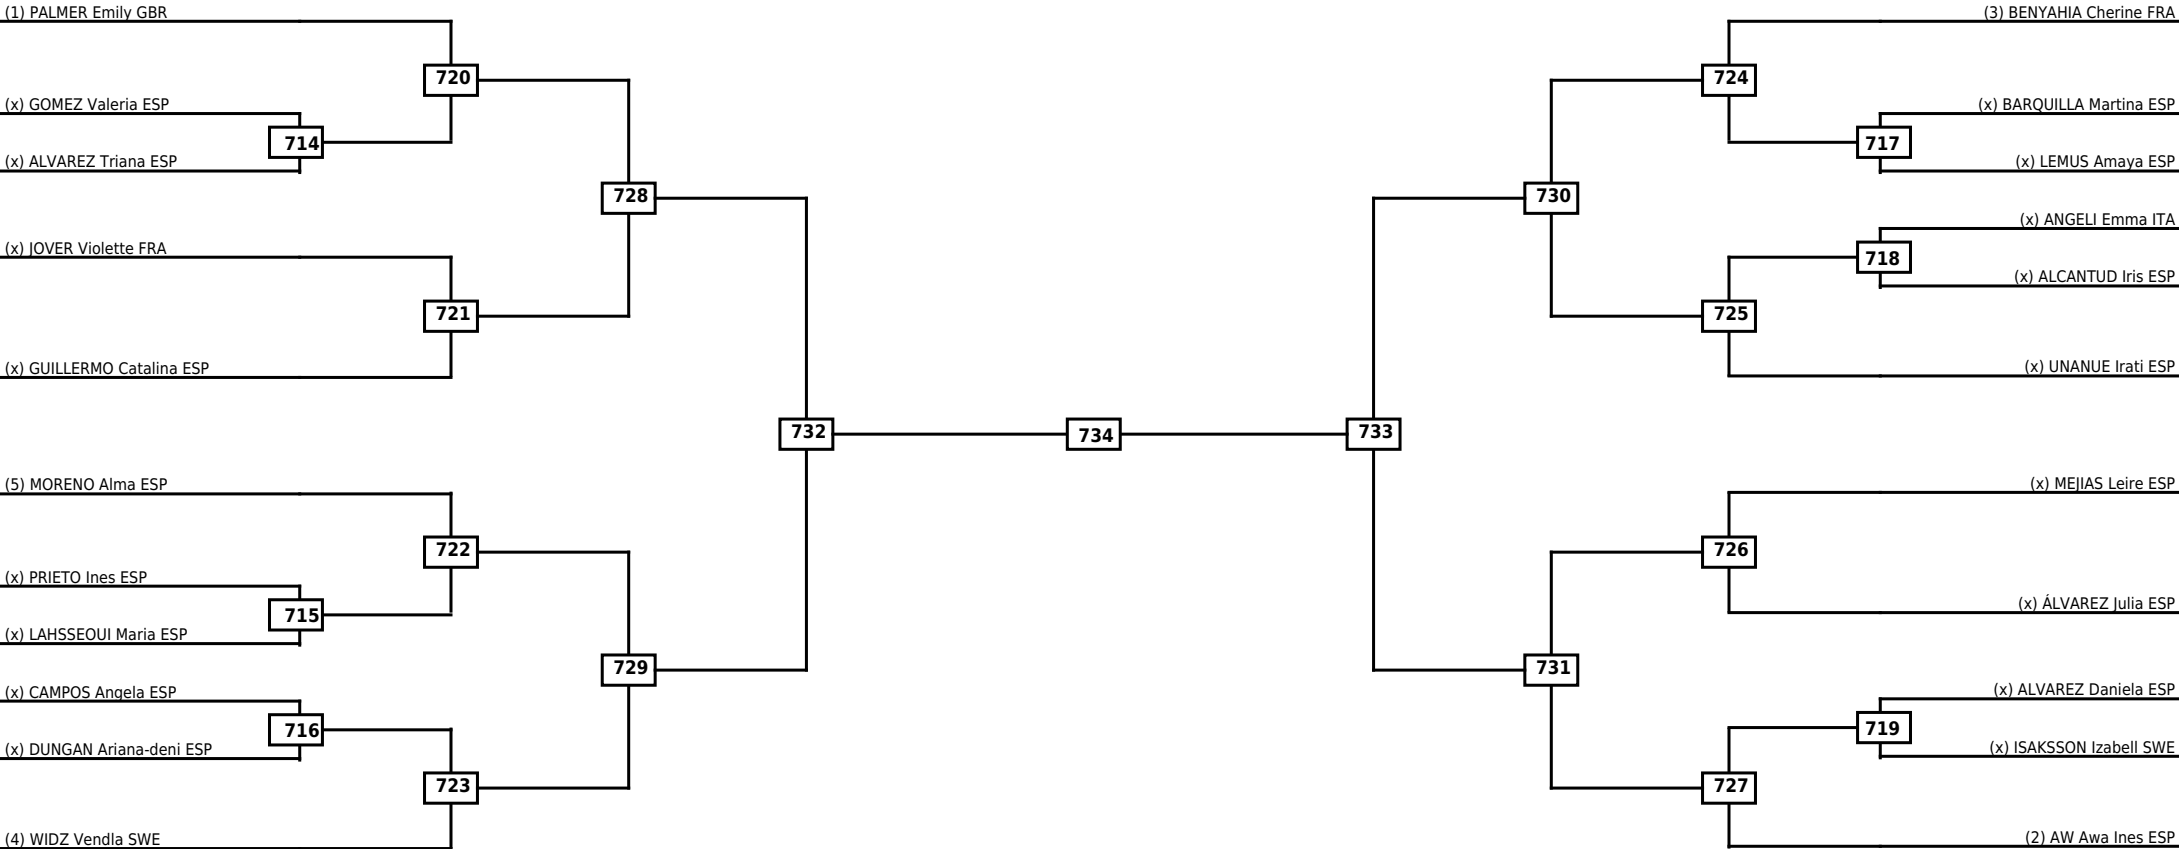

Quarterfinals	Semifinals	Final	Semifinals	Quarterfinals
---------------	------------	-------	------------	---------------

Classification

LEGEND	RSC: Win by Referee stops contest	WDR: Win by Withdrawal	DQB: Win by Disqualification for Unsportsmanlike behavior
(x)Seed	PTF: Win by Final score	DSQ: Win by Disqualification	R: Round

Round of 16	Quarterfinals	Semifinals	Final
-------------	---------------	------------	-------

Classification

LEGEND	RSC: Win by Referee stops contest	WDR: Win by Withdrawal	DQB: Win by Disqualification for Unsportsmanlike behavior
(x)Seed	PTF: Win by Final score	DSQ: Win by Disqualification	R: Round

Round of 32	Round of 16	Quarterfinals	Semifinals	Final	Semifinals	Quarterfinals	Round of 16	Round of 32
-------------	-------------	---------------	------------	-------	------------	---------------	-------------	-------------