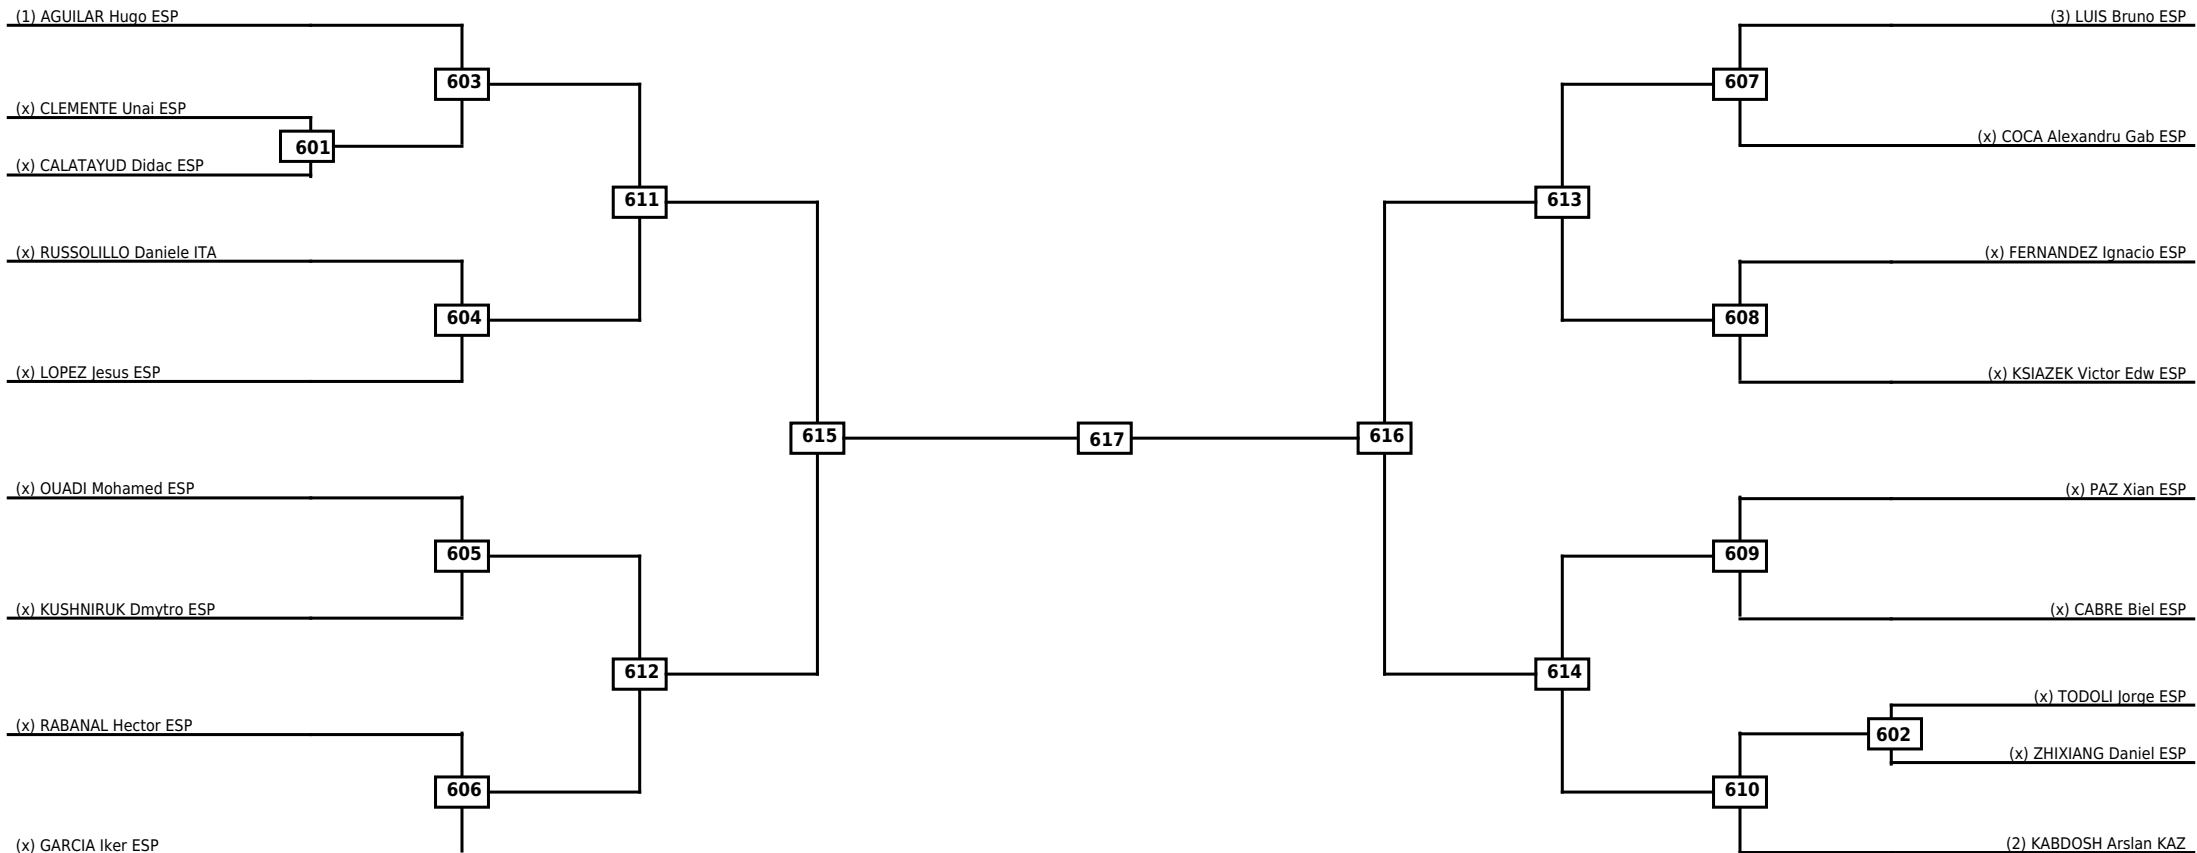

Quarterfinals	Semifinals	Final	Semifinals	Quarterfinals
---------------	------------	-------	------------	---------------

Classification

LEGEND	RSC: Win by Referee stops contest	WDR: Win by Withdrawal	DQB: Win by Disqualification for Unsportsmanlike behavior
(x)Seed	PTF: Win by Final score	DSQ: Win by Disqualification	R: Round

Round of 16	Quarterfinals	Semifinals	Final
-------------	---------------	------------	-------

Classification

LEGEND	RSC: Win by Referee stops contest	WDR: Win by Withdrawal	DQB: Win by Disqualification for Unsportsmanlike behavior
(x)Seed	PTF: Win by Final score	DSQ: Win by Disqualification	R: Round

Round of 32	Round of 16	Quarterfinals	Semifinals	Final	Semifinals	Quarterfinals	Round of 16	Round of 32
-------------	-------------	---------------	------------	-------	------------	---------------	-------------	-------------