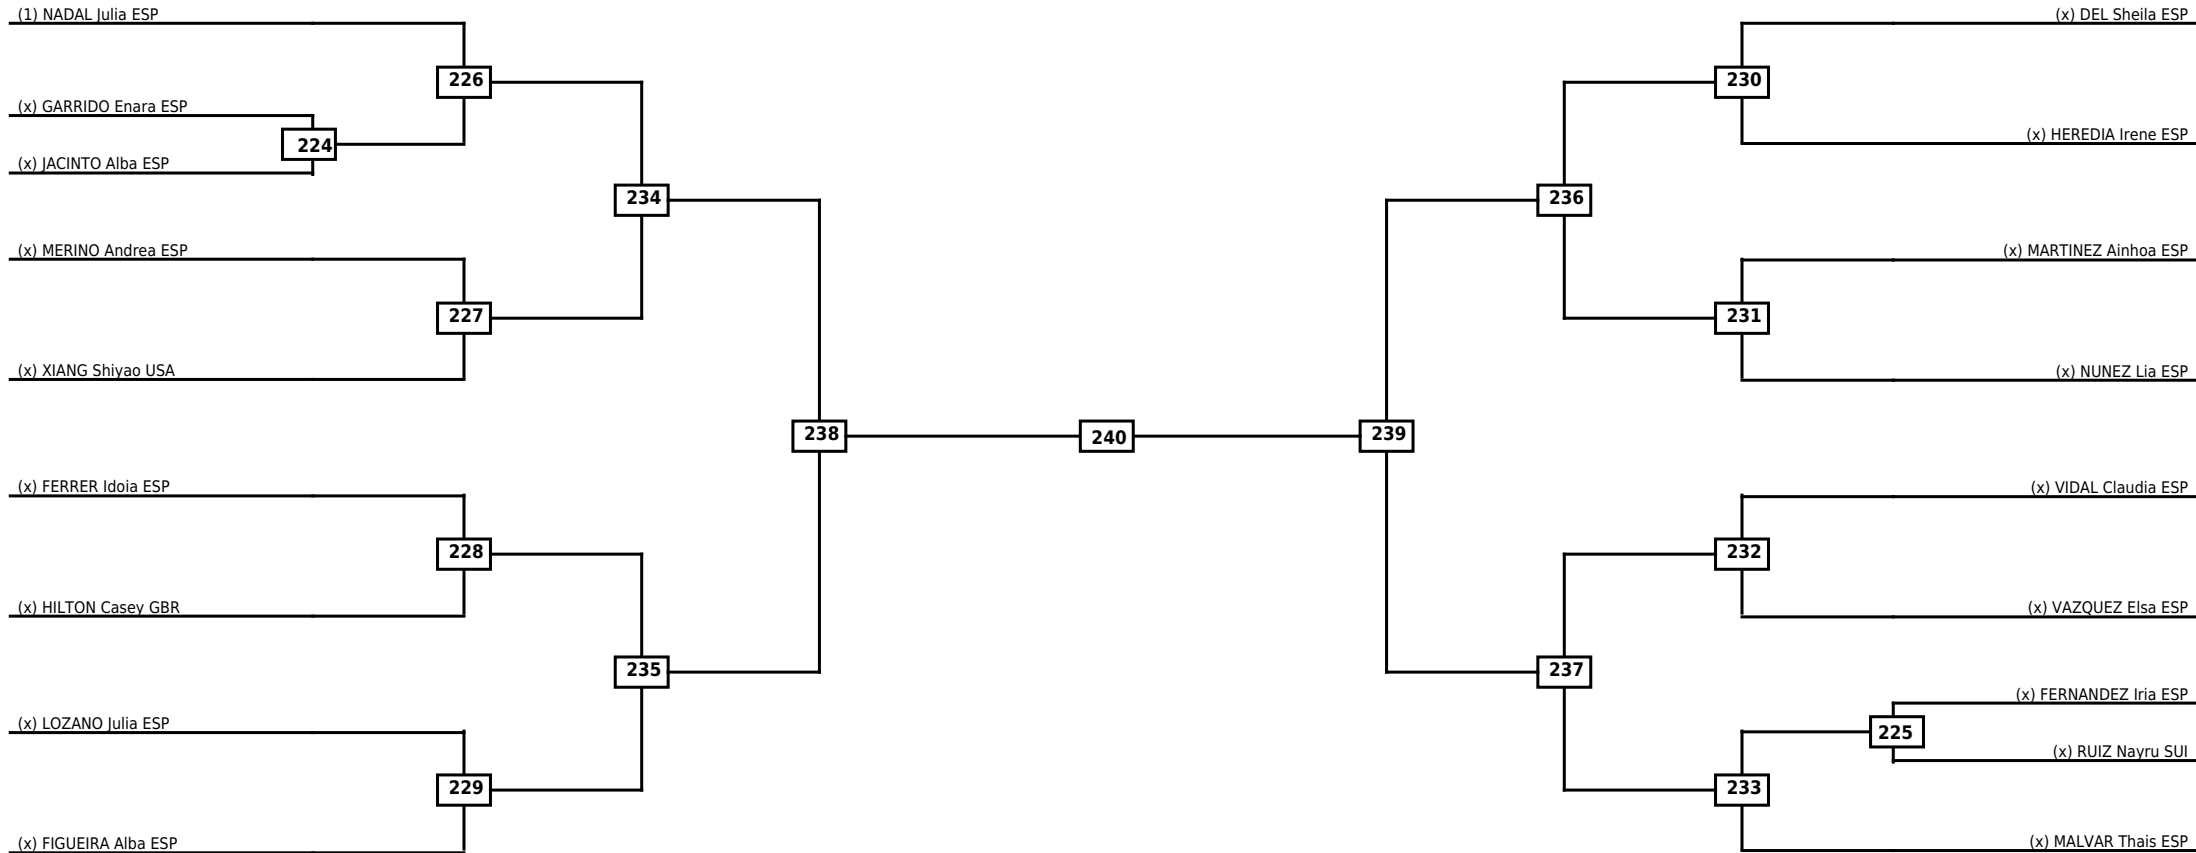

Round of 32
Round of 16
Quarterfinals
Semifinals
Final
Semifinals
Quarterfinals
Round of 16
Round of 32

Classification

LEGEND RSC: Win by Referee stops contest   WDR: Win by Withdrawal   DQB: Win by Disqualification for Unsportsmanlike behavior
(x)Seed   PTF: Win by Final score   DSQ: Win by Disqualification   R: Round