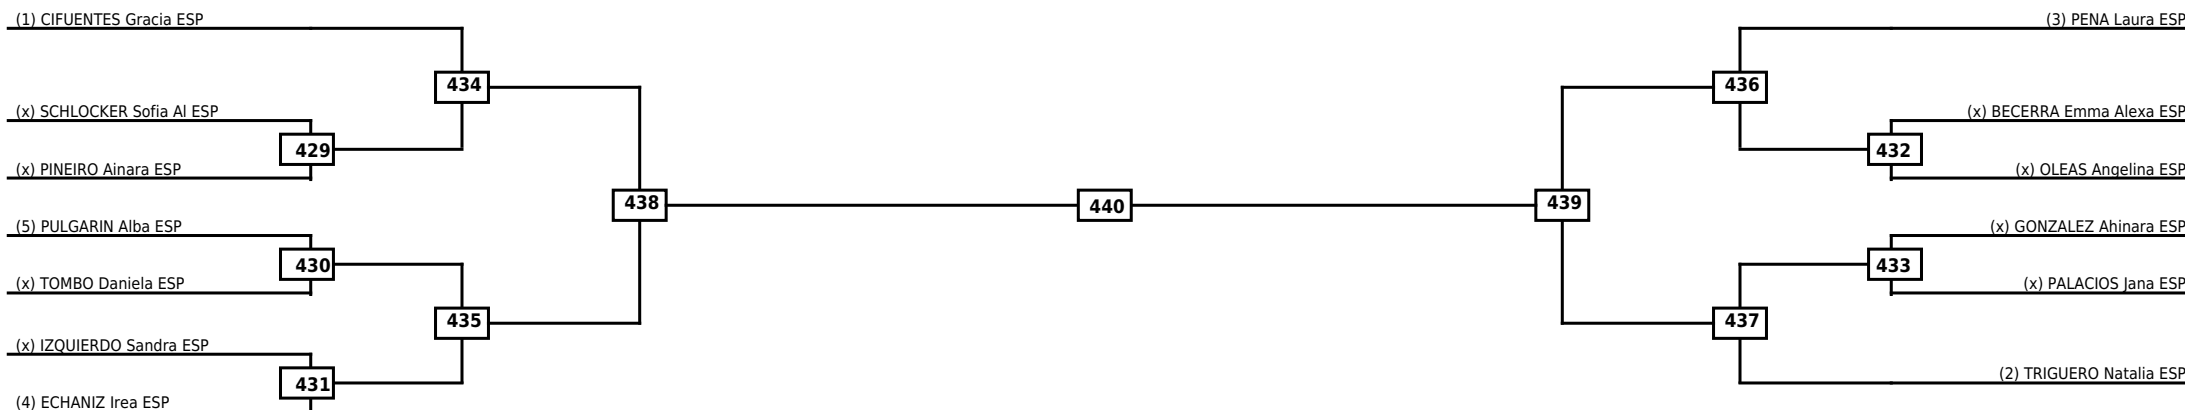

Round of 16	Quarterfinals	Semifinals	Final

Classification

LEGEND	RSC: Win by Referee stops contest	WDR: Win by Withdrawal	DQB: Win by Disqualification for Unsportsmanlike behavior
(x)Seed	PTF: Win by Final score	DSQ: Win by Disqualification	R: Round