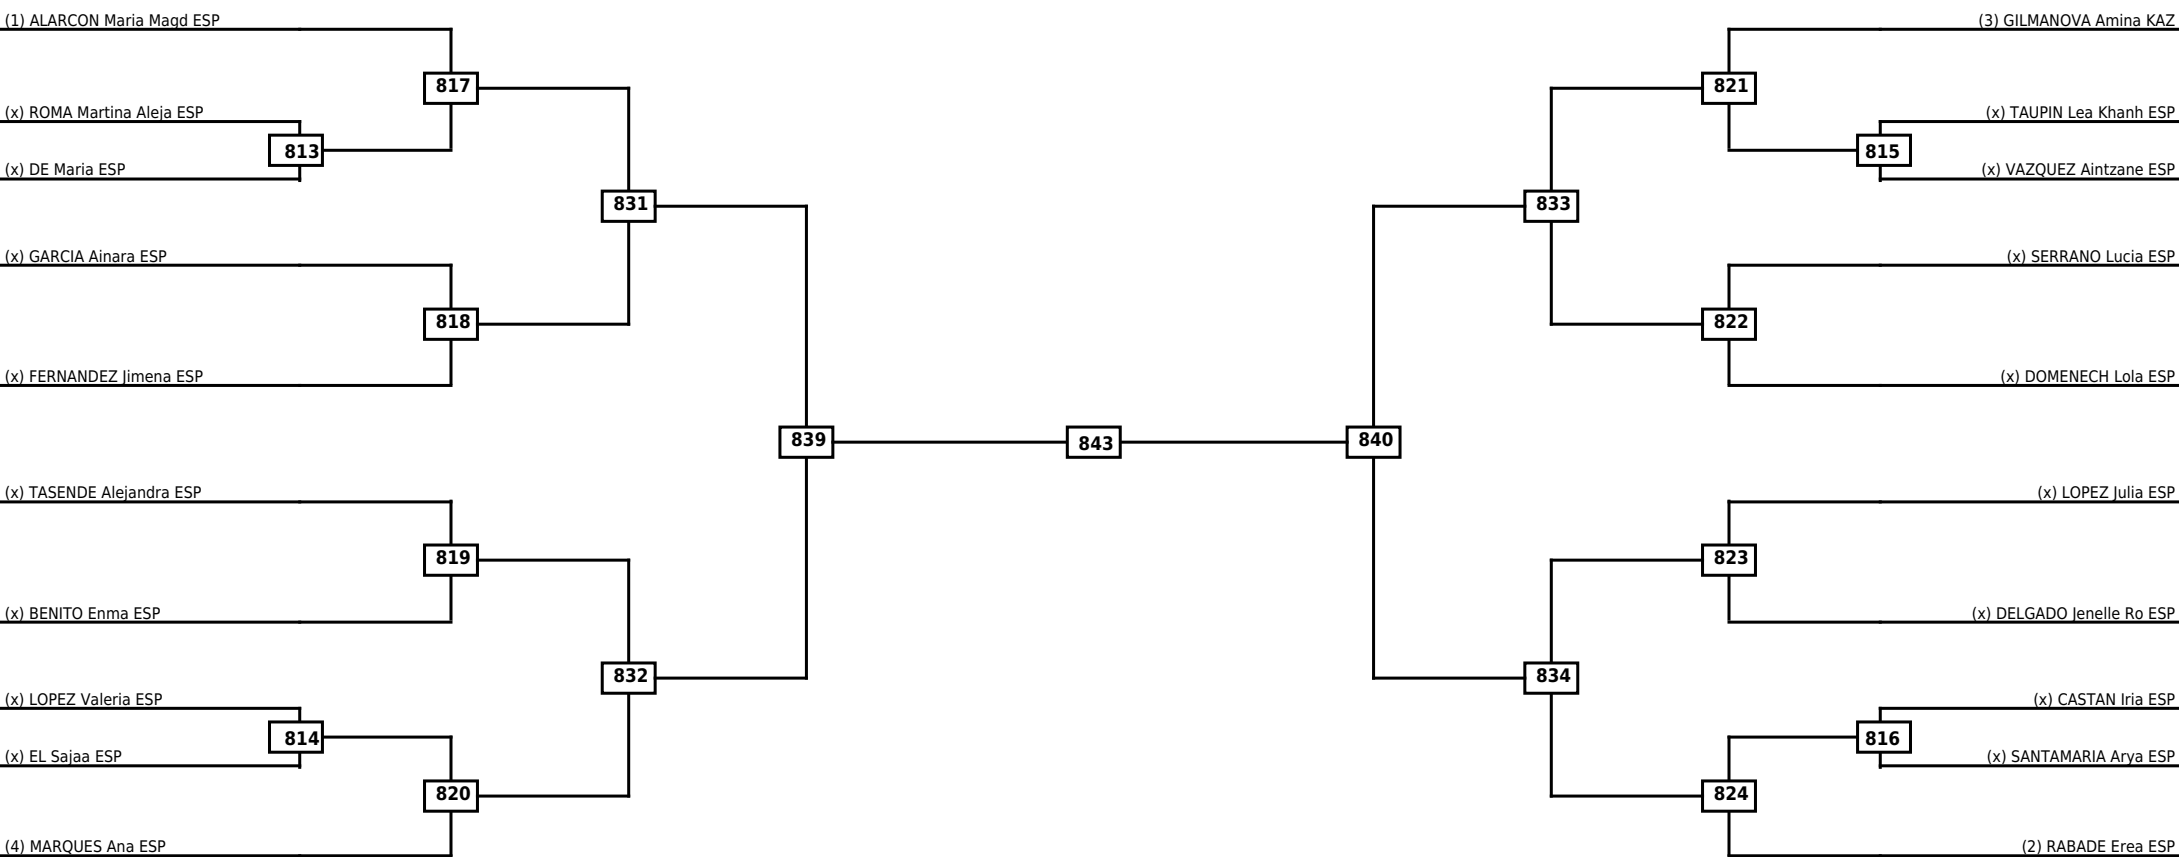

Round of 32	Round of 16	Quarterfinals	Semifinals	Final	Semifinals	Quarterfinals	Round of 16	Round of 32
-------------	-------------	---------------	------------	-------	------------	---------------	-------------	-------------

Round of 32
Round of 16
Quarterfinals
Semifinals
Final
Semifinals
Quarterfinals
Round of 16
Round of 32

Classification

LEGEND RSC: Win by Referee stops contest WDR: Win by Withdrawal DQB: Win by Disqualification for Unsportsmanlike behavior
 (x)Seed PTF: Win by Final score DSQ: Win by Disqualification R: Round