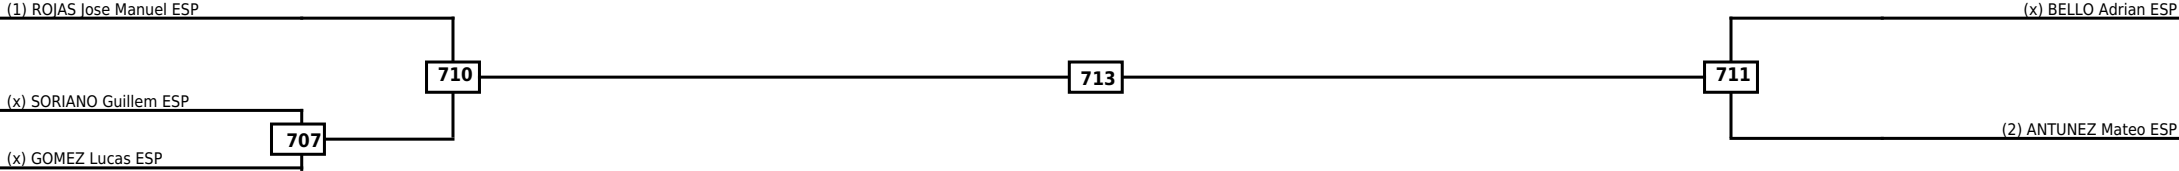

Quarterfinals	Semifinals	Final	Semifinals	Quarterfinals

Classification

LEGEND	RSC: Win by Referee stops contest	WDR: Win by Withdrawal	DQB: Win by Disqualification for Unsportsmanlike behavior
(x)Seed	PTF: Win by Final score	DSQ: Win by Disqualification	R: Round