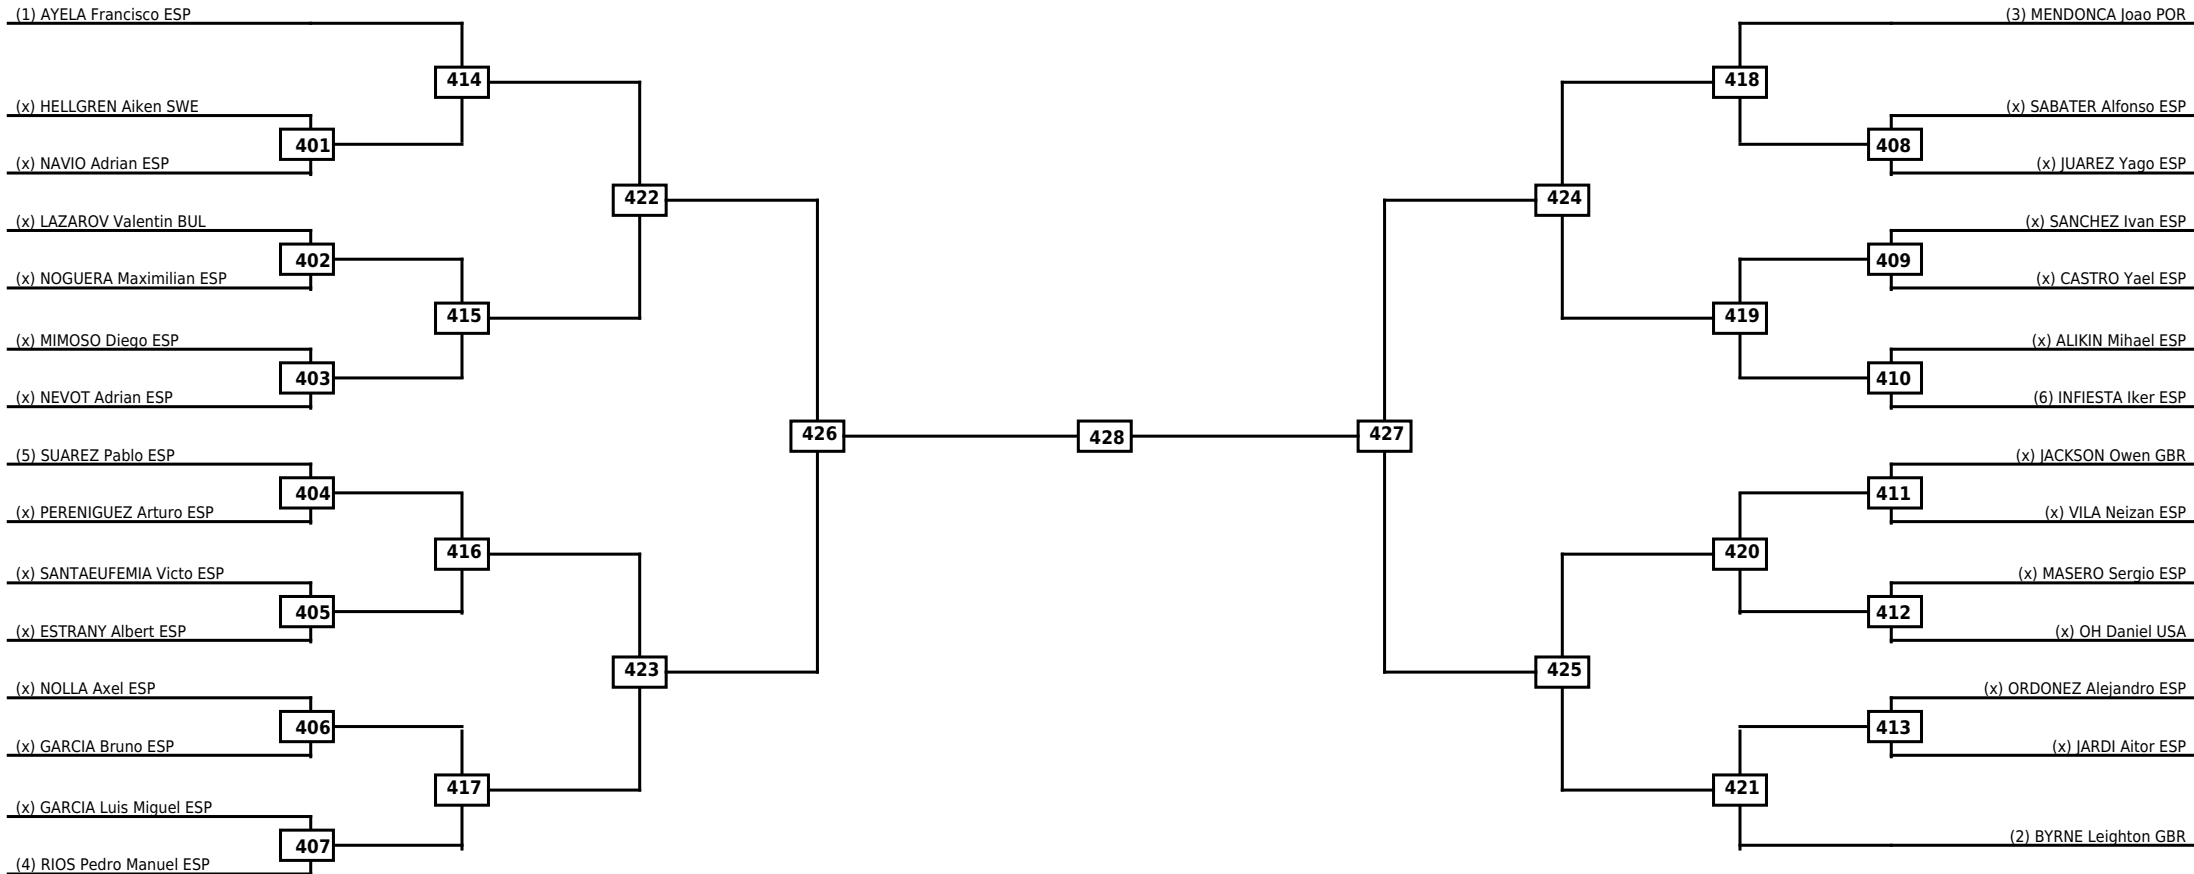

Round of 32	Round of 16	Quarterfinals	Semifinals	Final	Semifinals	Quarterfinals	Round of 16	Round of 32
-------------	-------------	---------------	------------	-------	------------	---------------	-------------	-------------

Classification

LEGEND RSC: Win by Referee stops contest WDR: Win by Withdrawal DQB: Win by Disqualification for Unsportsmanlike behavior
 (x)Seed PTF: Win by Final score DSQ: Win by Disqualification R: Round

Round of 32 Round of 16 Quarterfinals Semifinals Final Semifinals Quarterfinals Round of 16 Round of 32

Classification

LEGEND RSC: Win by Referee stops contest WDR: Win by Withdrawal DQB: Win by Disqualification for Unsportsmanlike behavior
 (x)Seed PTF: Win by Final score DSQ: Win by Disqualification R: Round