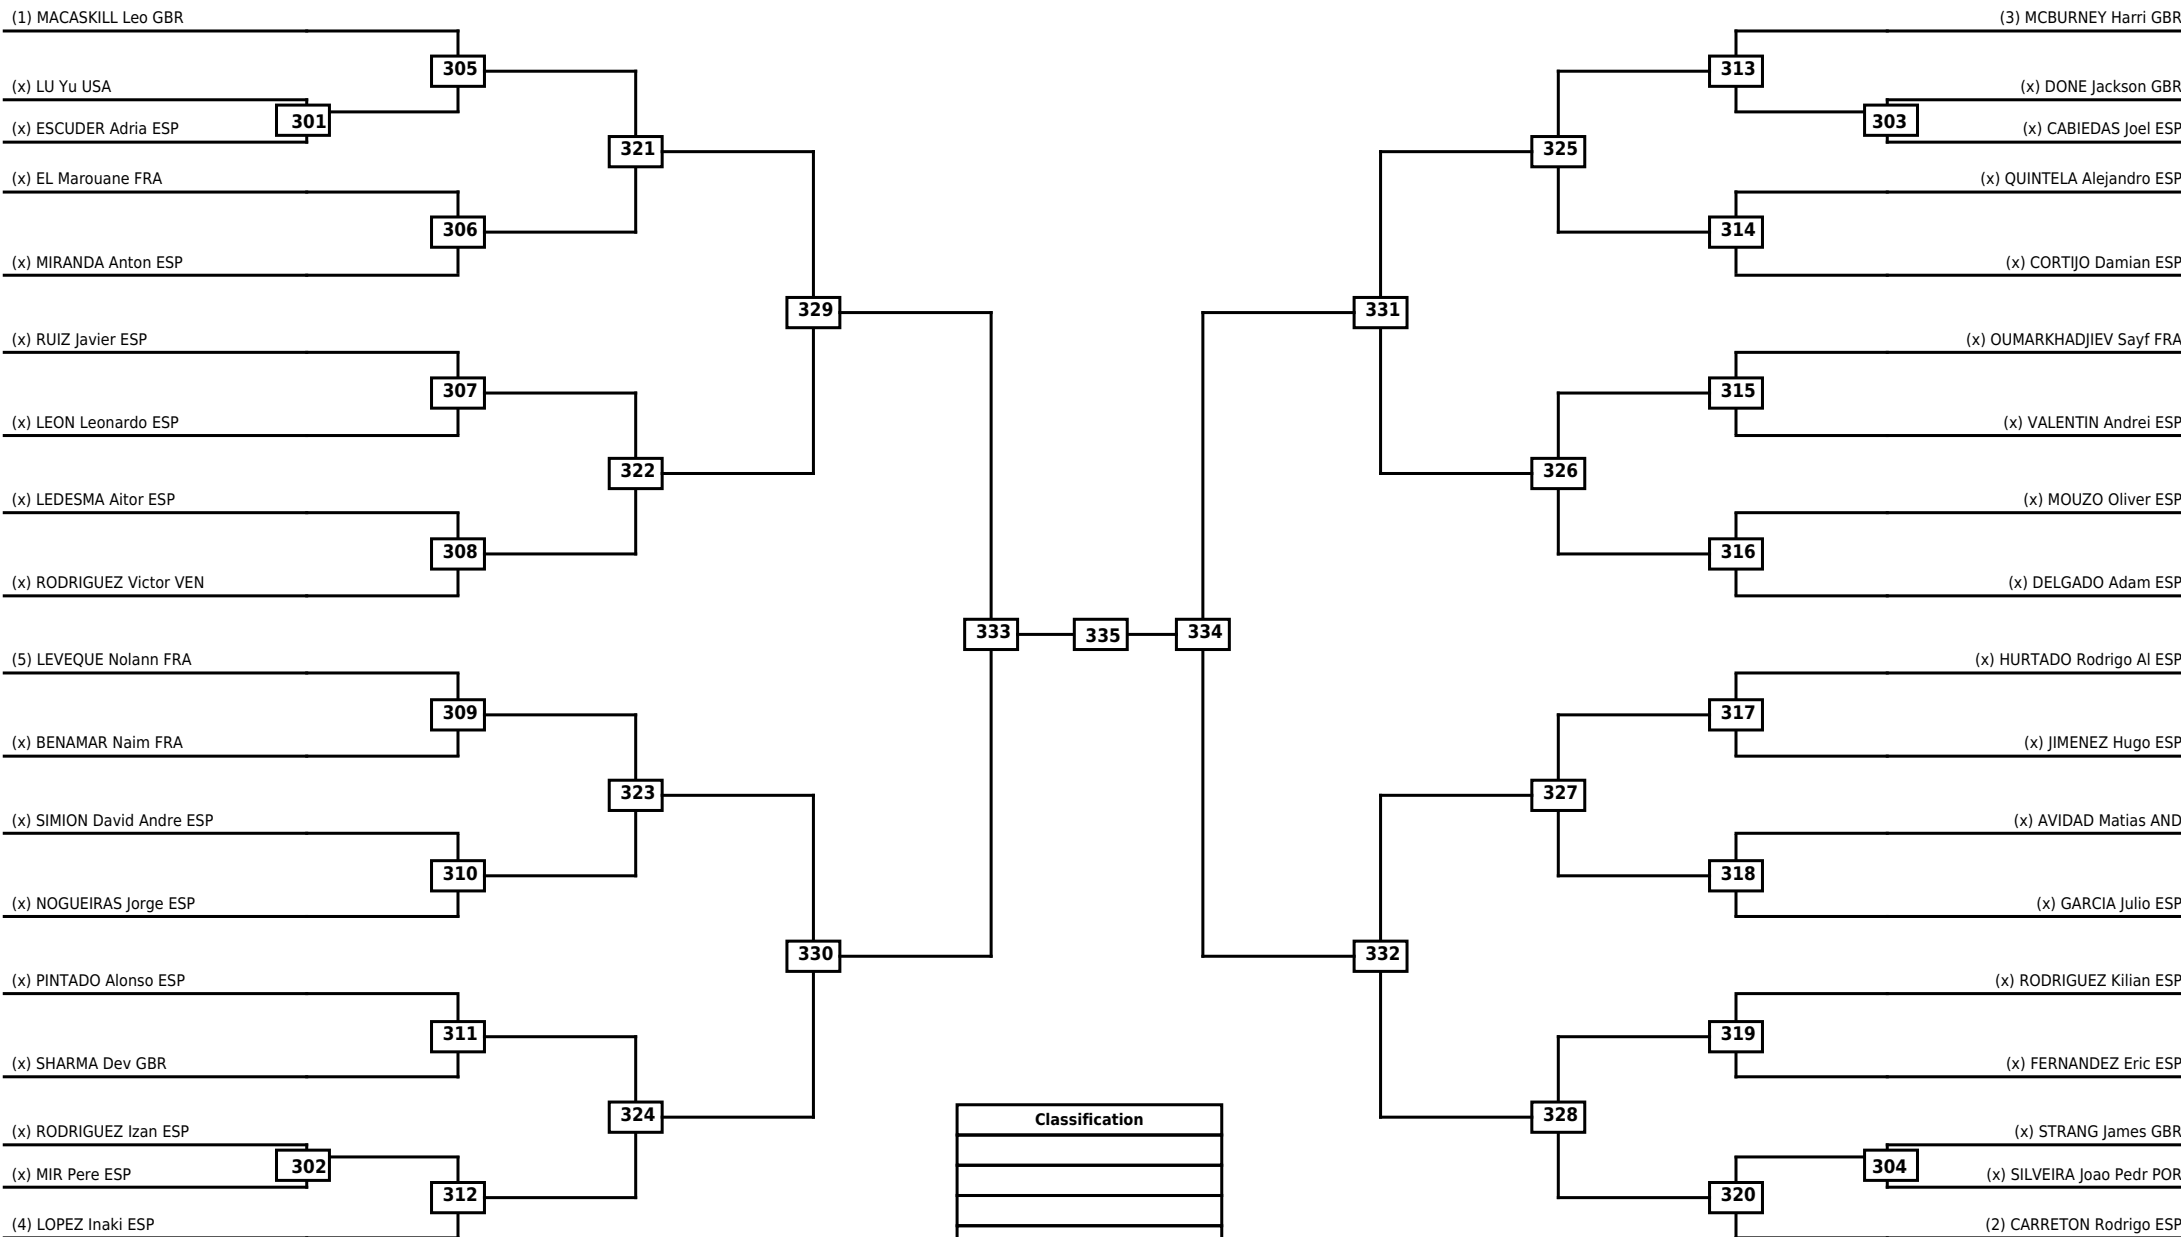

Round of 64   Round of 32   Round of 16   Quarterfinals   Semifinals   Final   Semifinals   Quarterfinals   Round of 16   Round of 32   Round of 64

LEGEND RSC: Win by Referee stops contest   WDR: Win by Withdrawal   DQB: Win by Disqualification for Unsportsmanlike behavior
(x)Seed   PTF: Win by Final score   DSQ: Win by Disqualification   R: Round