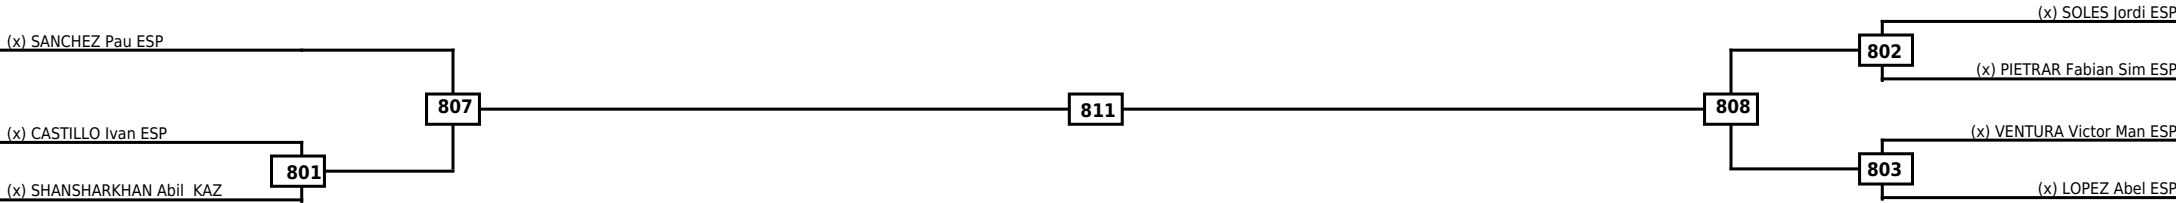

Quarterfinals	Semifinals	Final	Semifinals	Quarterfinals
---------------	------------	-------	------------	---------------

Classification

LEGEND	RSC: Win by Referee stops contest	WDR: Win by Withdrawal	DQB: Win by Disqualification for Unsportsmanlike behavior
(x)Seed	PTF: Win by Final score	DSQ: Win by Disqualification	R: Round