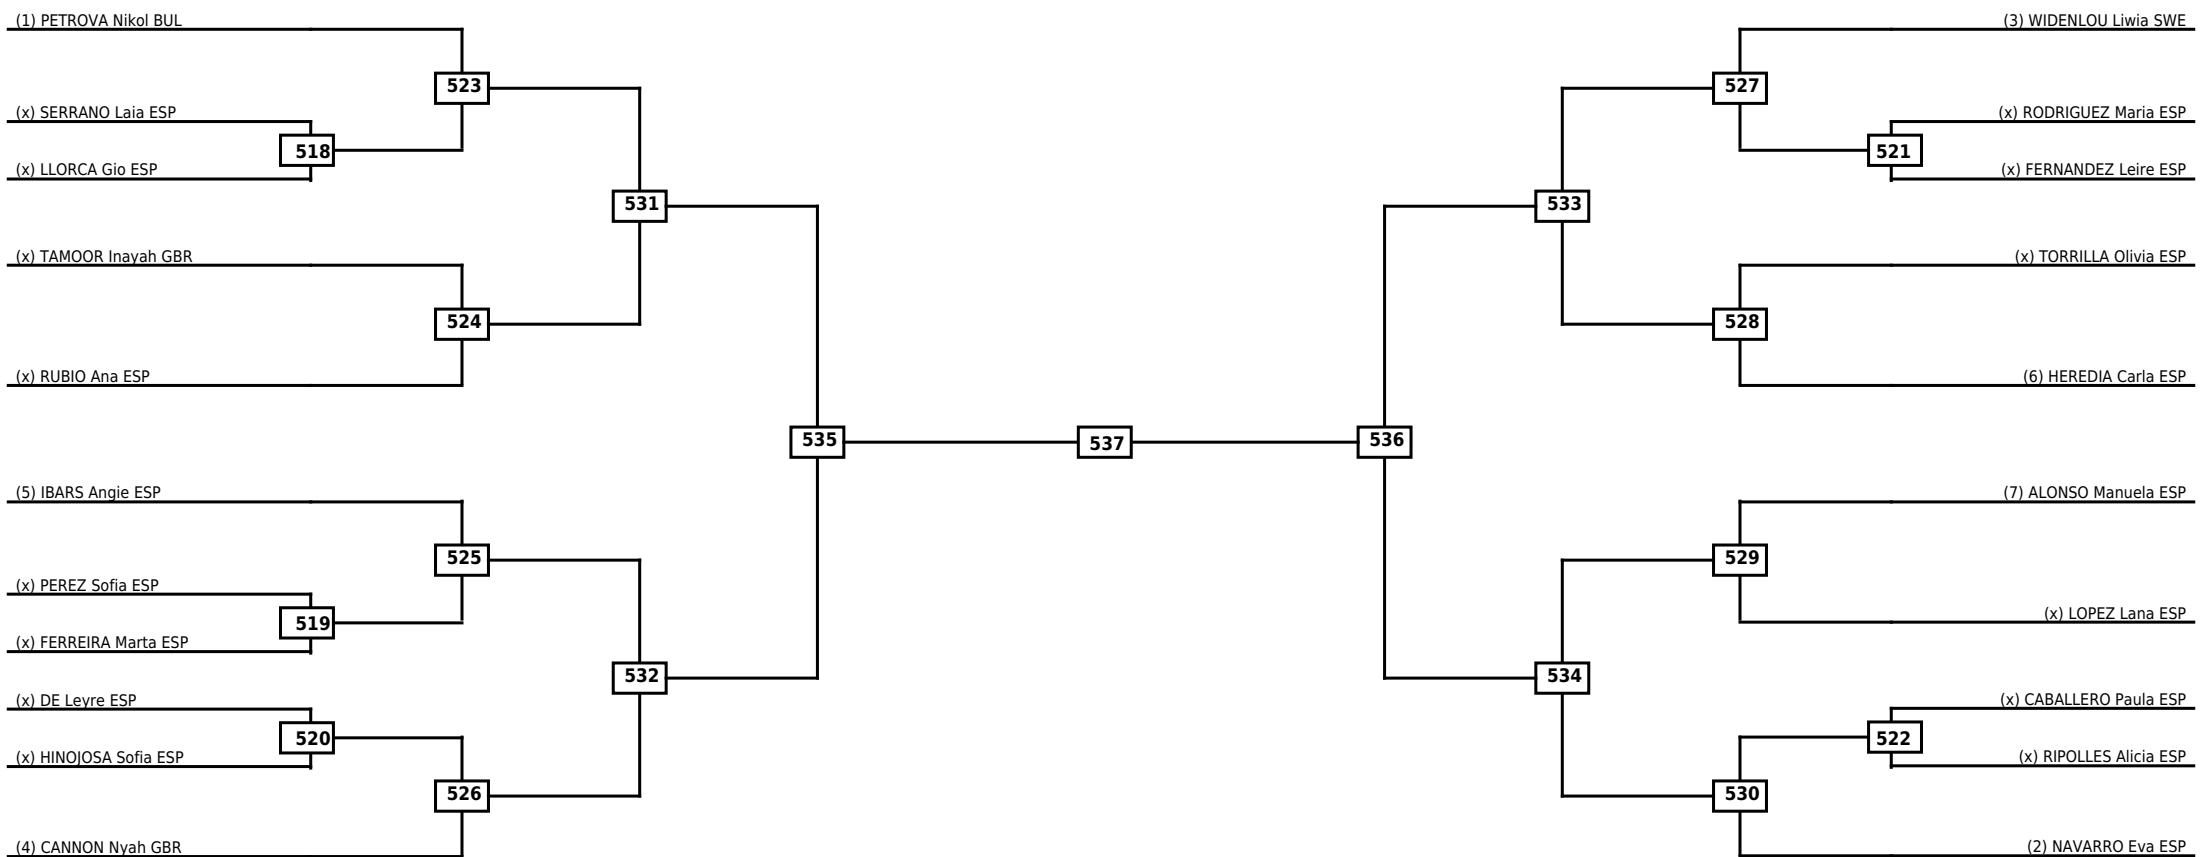

Round of 32	Round of 16	Quarterfinals	Semifinals	Final	Semifinals	Quarterfinals	Round of 16	Round of 32
-------------	-------------	---------------	------------	-------	------------	---------------	-------------	-------------

Spanish Open 2026 Cadet

FRI 17 APR 2026

Cadets Women -41kg Contestants: 28

Round of 32 Round of 16 Quarterfinals Semifinals Final Semifinals Quarterfinals Round of 16 Round of 32

Classification

LEGEND RSC: Win by Referee stops contest WDR: Win by Withdrawal DQB: Win by Disqualification for Unsportsmanlike behavior
 (x)Seed PTF: Win by Final score DSQ: Win by Disqualification R: Round