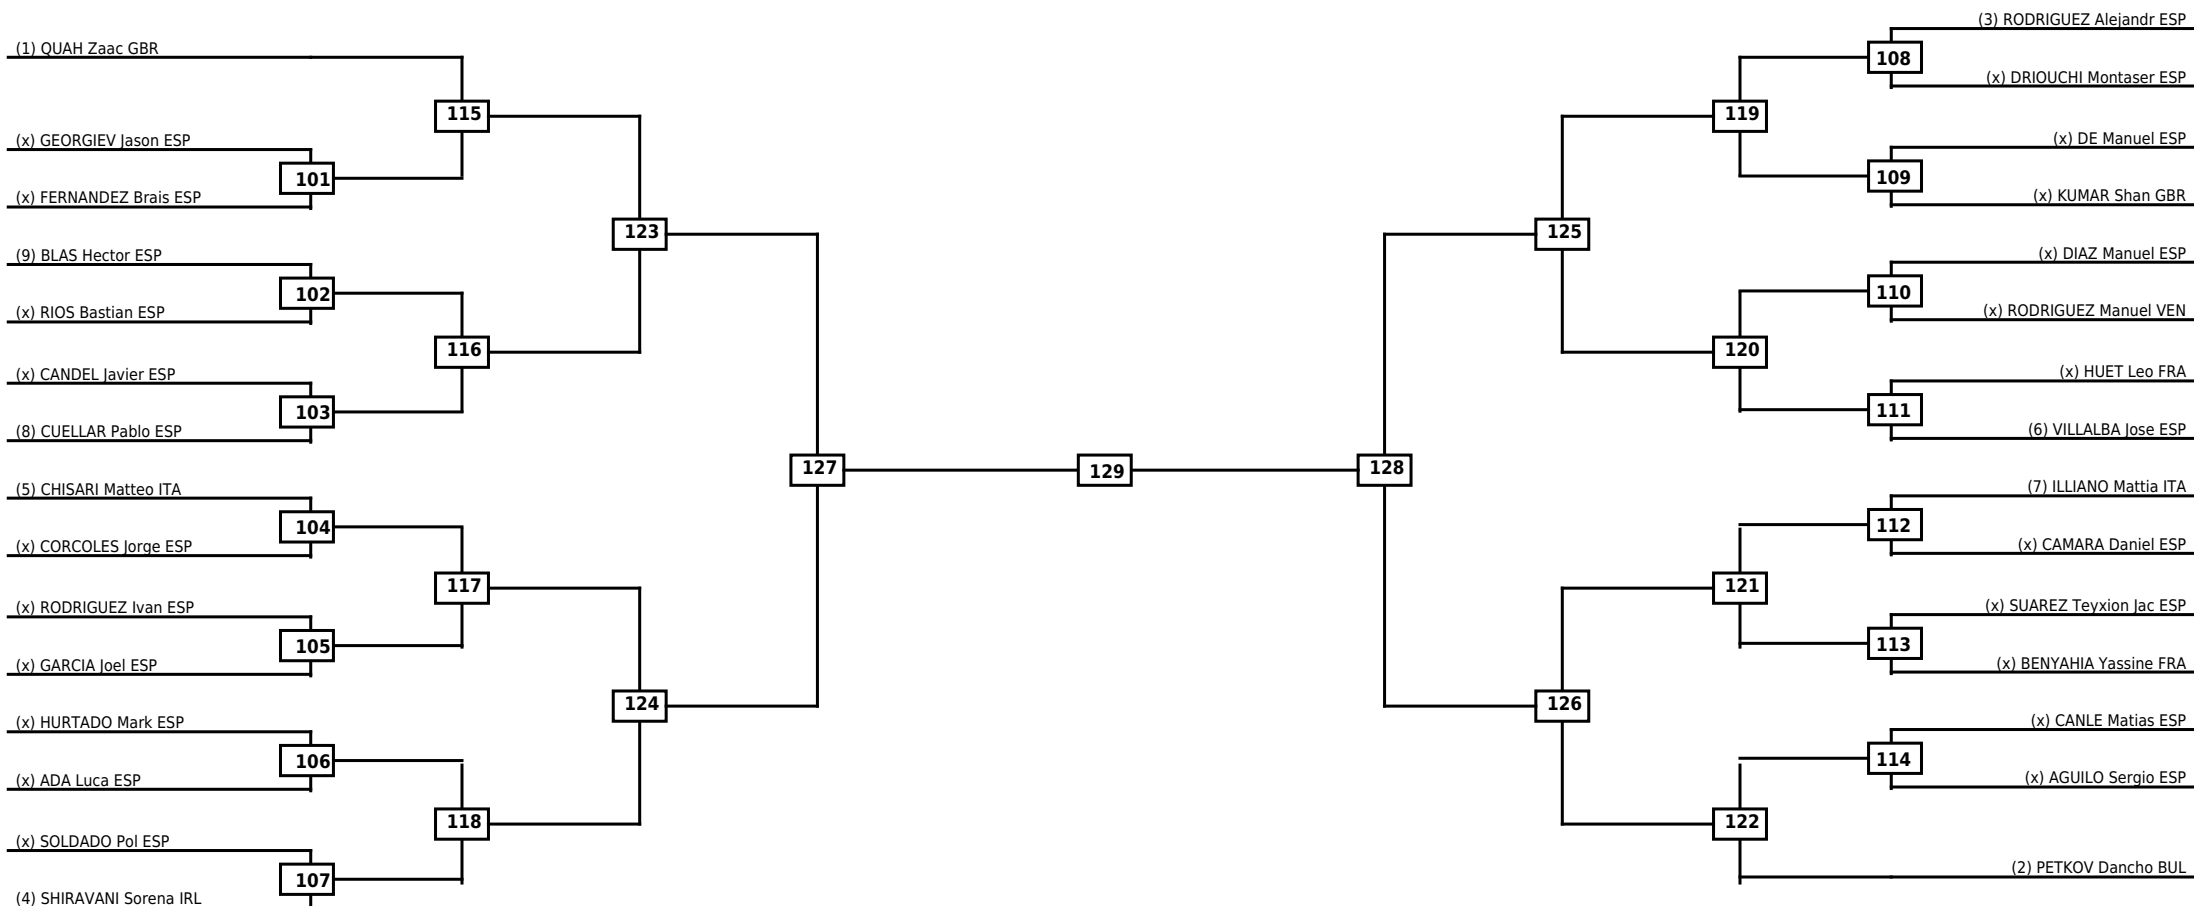

Round of 32   Round of 16   Quarterfinals   Semifinals   Final   Semifinals   Quarterfinals   Round of 16   Round of 32

Classification

LEGEND   RSC: Win by Referee stops contest   WDR: Win by Withdrawal   DQB: Win by Disqualification for Unsportsmanlike behavior
(x)Seed   PTF: Win by Final score   DSQ: Win by Disqualification   R: Round