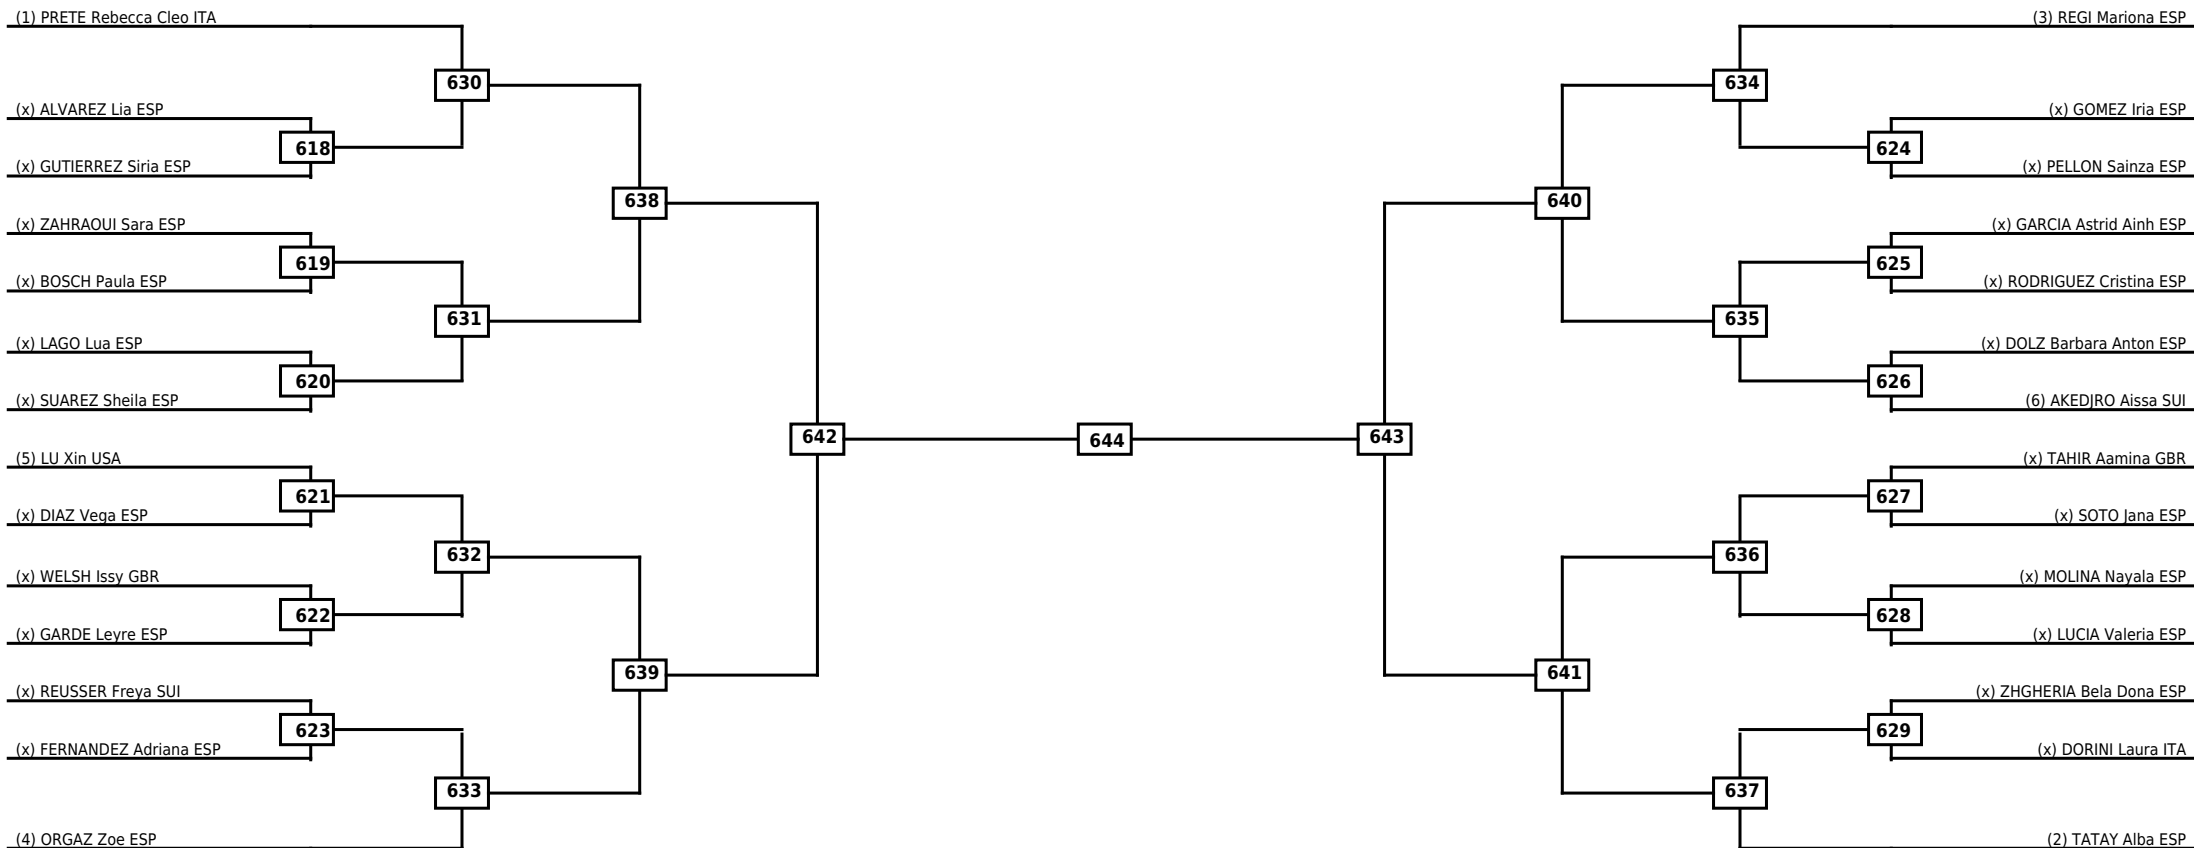

Spanish Open 2026 Cadet

FRI 17 APR 2026

Cadets Women -41kg Contestants: 28

Round of 32   Round of 16   Quarterfinals   Semifinals   Final   Semifinals   Quarterfinals   Round of 16   Round of 32

Classification

LEGEND   RSC: Win by Referee stops contest   WDR: Win by Withdrawal   DQB: Win by Disqualification for Unsportsmanlike behavior
(x)Seed   PTF: Win by Final score   DSQ: Win by Disqualification   R: Round