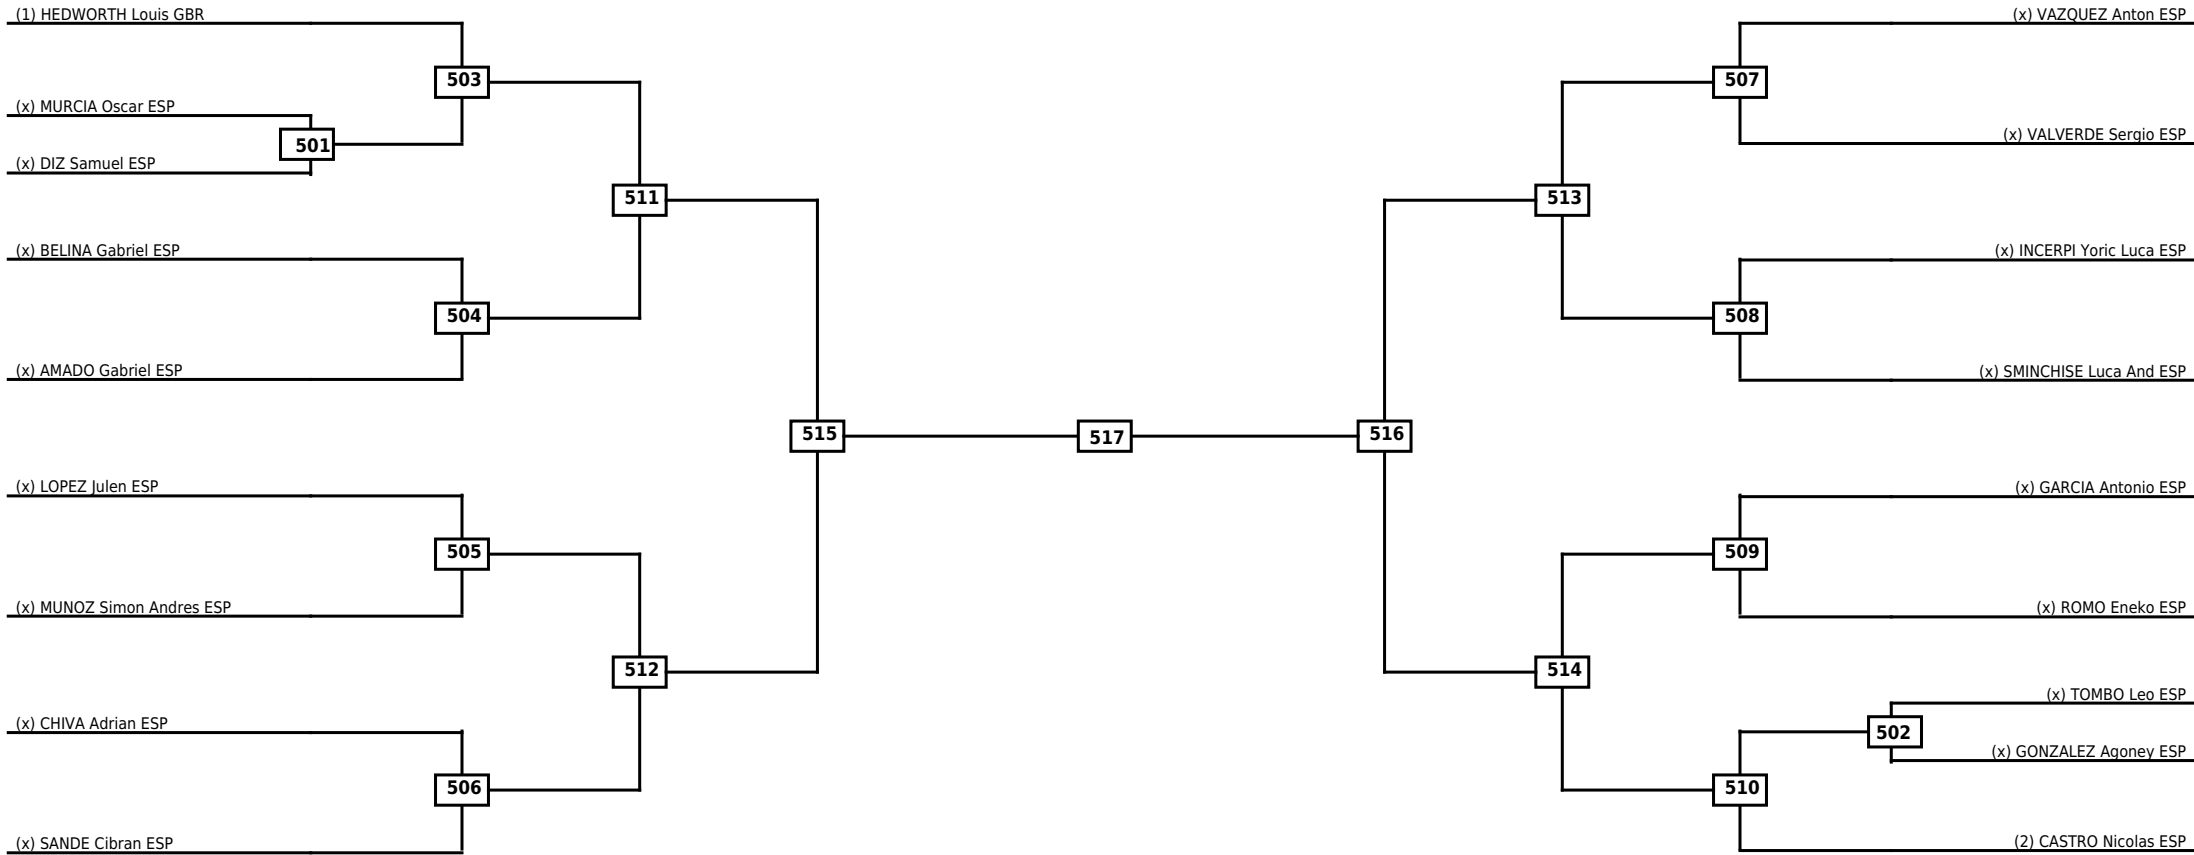

Round of 32   Round of 16   Quarterfinals   Semifinals   Final   Semifinals   Quarterfinals   Round of 16   Round of 32

Classification

LEGEND   RSC: Win by Referee stops contest   WDR: Win by Withdrawal   DQB: Win by Disqualification for Unsportsmanlike behavior
(x)Seed   PTF: Win by Final score   DSQ: Win by Disqualification   R: Round