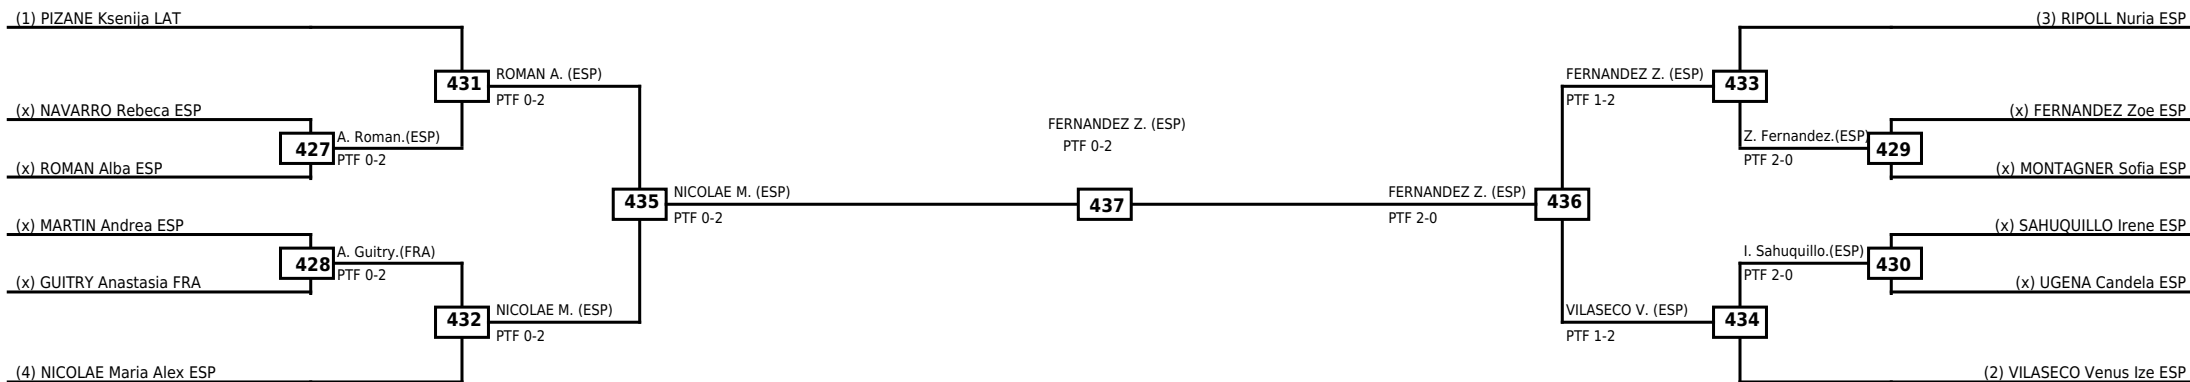

LEGEND RSC: Win by Referee stops contest   WDR: Win by Withdrawal   DQB: Win by Disqualification for Unsportsmanlike behavior  
(x)Seed   PTF: Win by Final score   DSQ: Win by Disqualification   R: Round

Quarterfinals	Semifinals	Final	Quarterfinals
---------------	------------	-------	---------------

Classification
1 FERNANDEZ Alejandro ESP
2 SALAS Nahur ESP
3 GARCIA Asier ESP
3 MATEU Pau ESP

LEGEND	RSC: Win by Referee stops contest	WDR: Win by Withdrawal	DQB: Win by Disqualification for Unsportsmanlike behavior
(x)Seed	PTF: Win by Final score	DSQ: Win by Disqualification	R: Round

Quarterfinals	Semifinals	Final	Semifinals	Quarterfinals
---------------	------------	-------	------------	---------------

Classification
1 ARES Zoe ESP
2 MUNIESA Claudia ESP
3 LOOF Adele SWE
3 PURRINOS Paula Maria ESP

LEGEND	RSC: Win by Referee stops contest	WDR: Win by Withdrawal	DQB: Win by Disqualification for Unsportsmanlike behavior
(x)Seed	PTF: Win by Final score	DSQ: Win by Disqualification	R: Round

Round of 16	Quarterfinals	Semifinals	Final
-------------	---------------	------------	-------