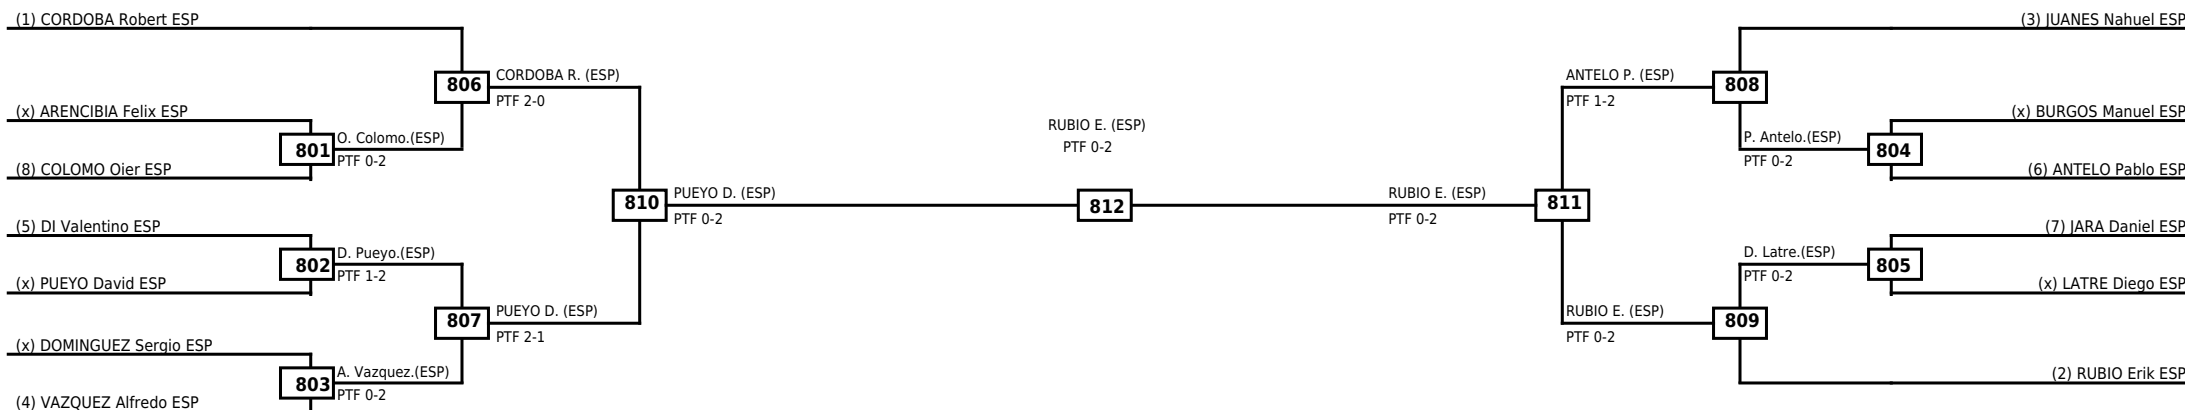

Round of 16	Quarterfinals	Semifinals	Final
-------------	---------------	------------	-------

Classification
1 HENARES Javier ESP
2 LOPEZ Mario ESP
3 VELEZ Ion ESP
3 QUINTERO Anton ESP

LEGEND	RSC: Win by Referee stops contest	WDR: Win by Withdrawal	DQB: Win by Disqualification for Unsportsmanlike behavior
(x)Seed	PTF: Win by Final score	DSQ: Win by Disqualification	R: Round

**Round of 16 Quarterfinals Semifinals**

**Final**

**Semifinals**

**Quarterfinals Round of 16**

Classification
1 RUBIO Erik ESP
2 PUEYO David ESP
3 ANTELO Pablo ESP
3 CORDOBA Robert ESP

LEGEND RSC: Win by Referee stops contest WDR: Win by Withdrawal DQB: Win by Disqualification for Unsportsmanlike behavior  
 (x)Seed PTF: Win by Final score DSQ: Win by Disqualification R: Round