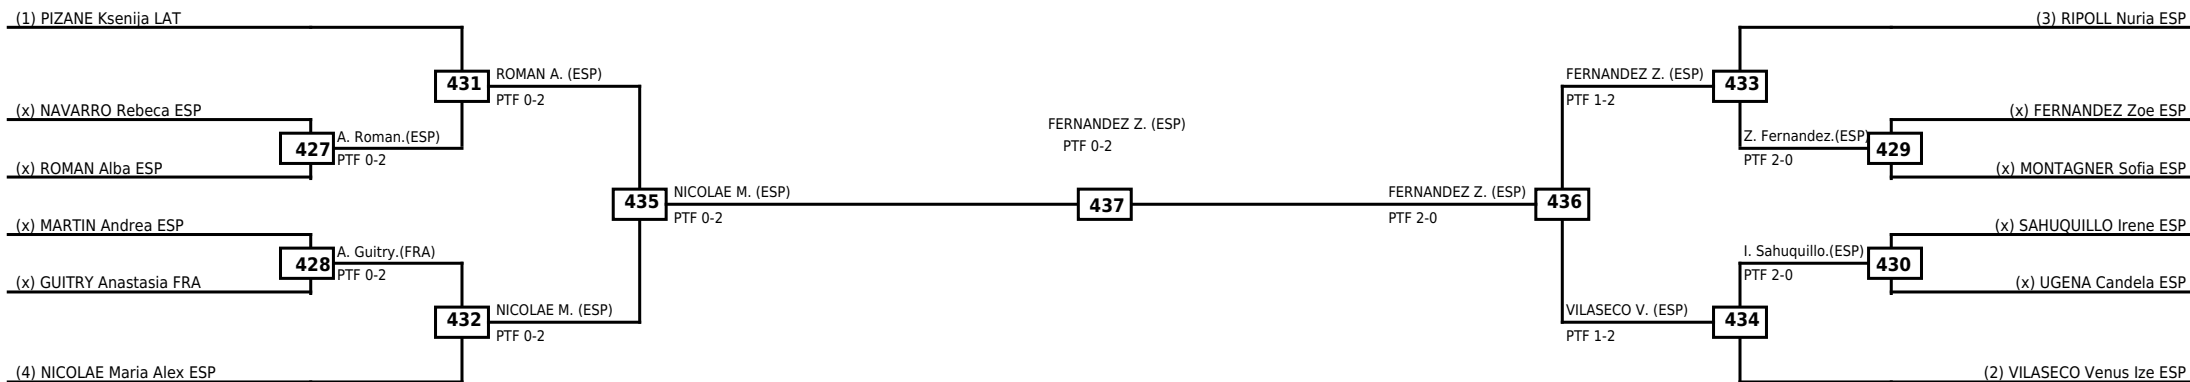

LEGEND RSC: Win by Referee stops contest WDR: Win by Withdrawal DQB: Win by Disqualification for Unsportsmanlike behavior
(x)Seed PTF: Win by Final score DSQ: Win by Disqualification R: Round

Quarterfinals	Semifinals	Final	Quarterfinals
---------------	------------	-------	---------------

Classification
1 FERNANDEZ Alejandro ESP
2 SALAS Nahur ESP
3 GARCIA Asier ESP
3 MATEU Pau ESP

LEGEND	RSC: Win by Referee stops contest	WDR: Win by Withdrawal	DQB: Win by Disqualification for Unsportsmanlike behavior
(x)Seed	PTF: Win by Final score	DSQ: Win by Disqualification	R: Round

Quarterfinals	Semifinals	Final	Quarterfinals
---------------	------------	-------	---------------

Classification
1 ARES Zoe ESP
2 MUNIESA Claudia ESP
3 LOOF Adele SWE
3 PURRINOS Paula Maria ESP

LEGEND	RSC: Win by Referee stops contest	WDR: Win by Withdrawal	DQB: Win by Disqualification for Unsportsmanlike behavior
(x)Seed	PTF: Win by Final score	DSQ: Win by Disqualification	R: Round

Round of 16	Quarterfinals	Semifinals	Final
-------------	---------------	------------	-------

Classification
1 FERNANDEZ Zoe ESP
2 NICOLAE Maria Alexandra ESP
3 VILASECO Venus Izegbe ESP
3 ROMAN Alba ESP