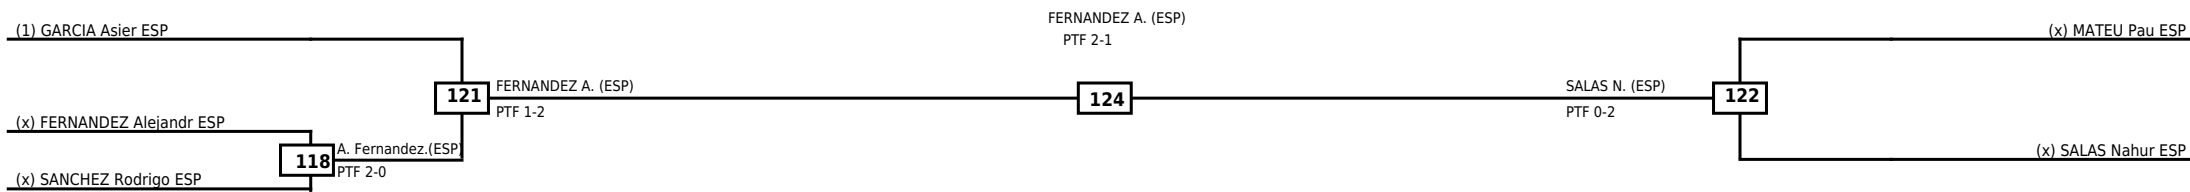

LEGEND RSC: Win by Referee stops contest   WDR: Win by Withdrawal   DQB: Win by Disqualification for Unsportsmanlike behavior  
(x)Seed   PTF: Win by Final score   DSQ: Win by Disqualification   R: Round