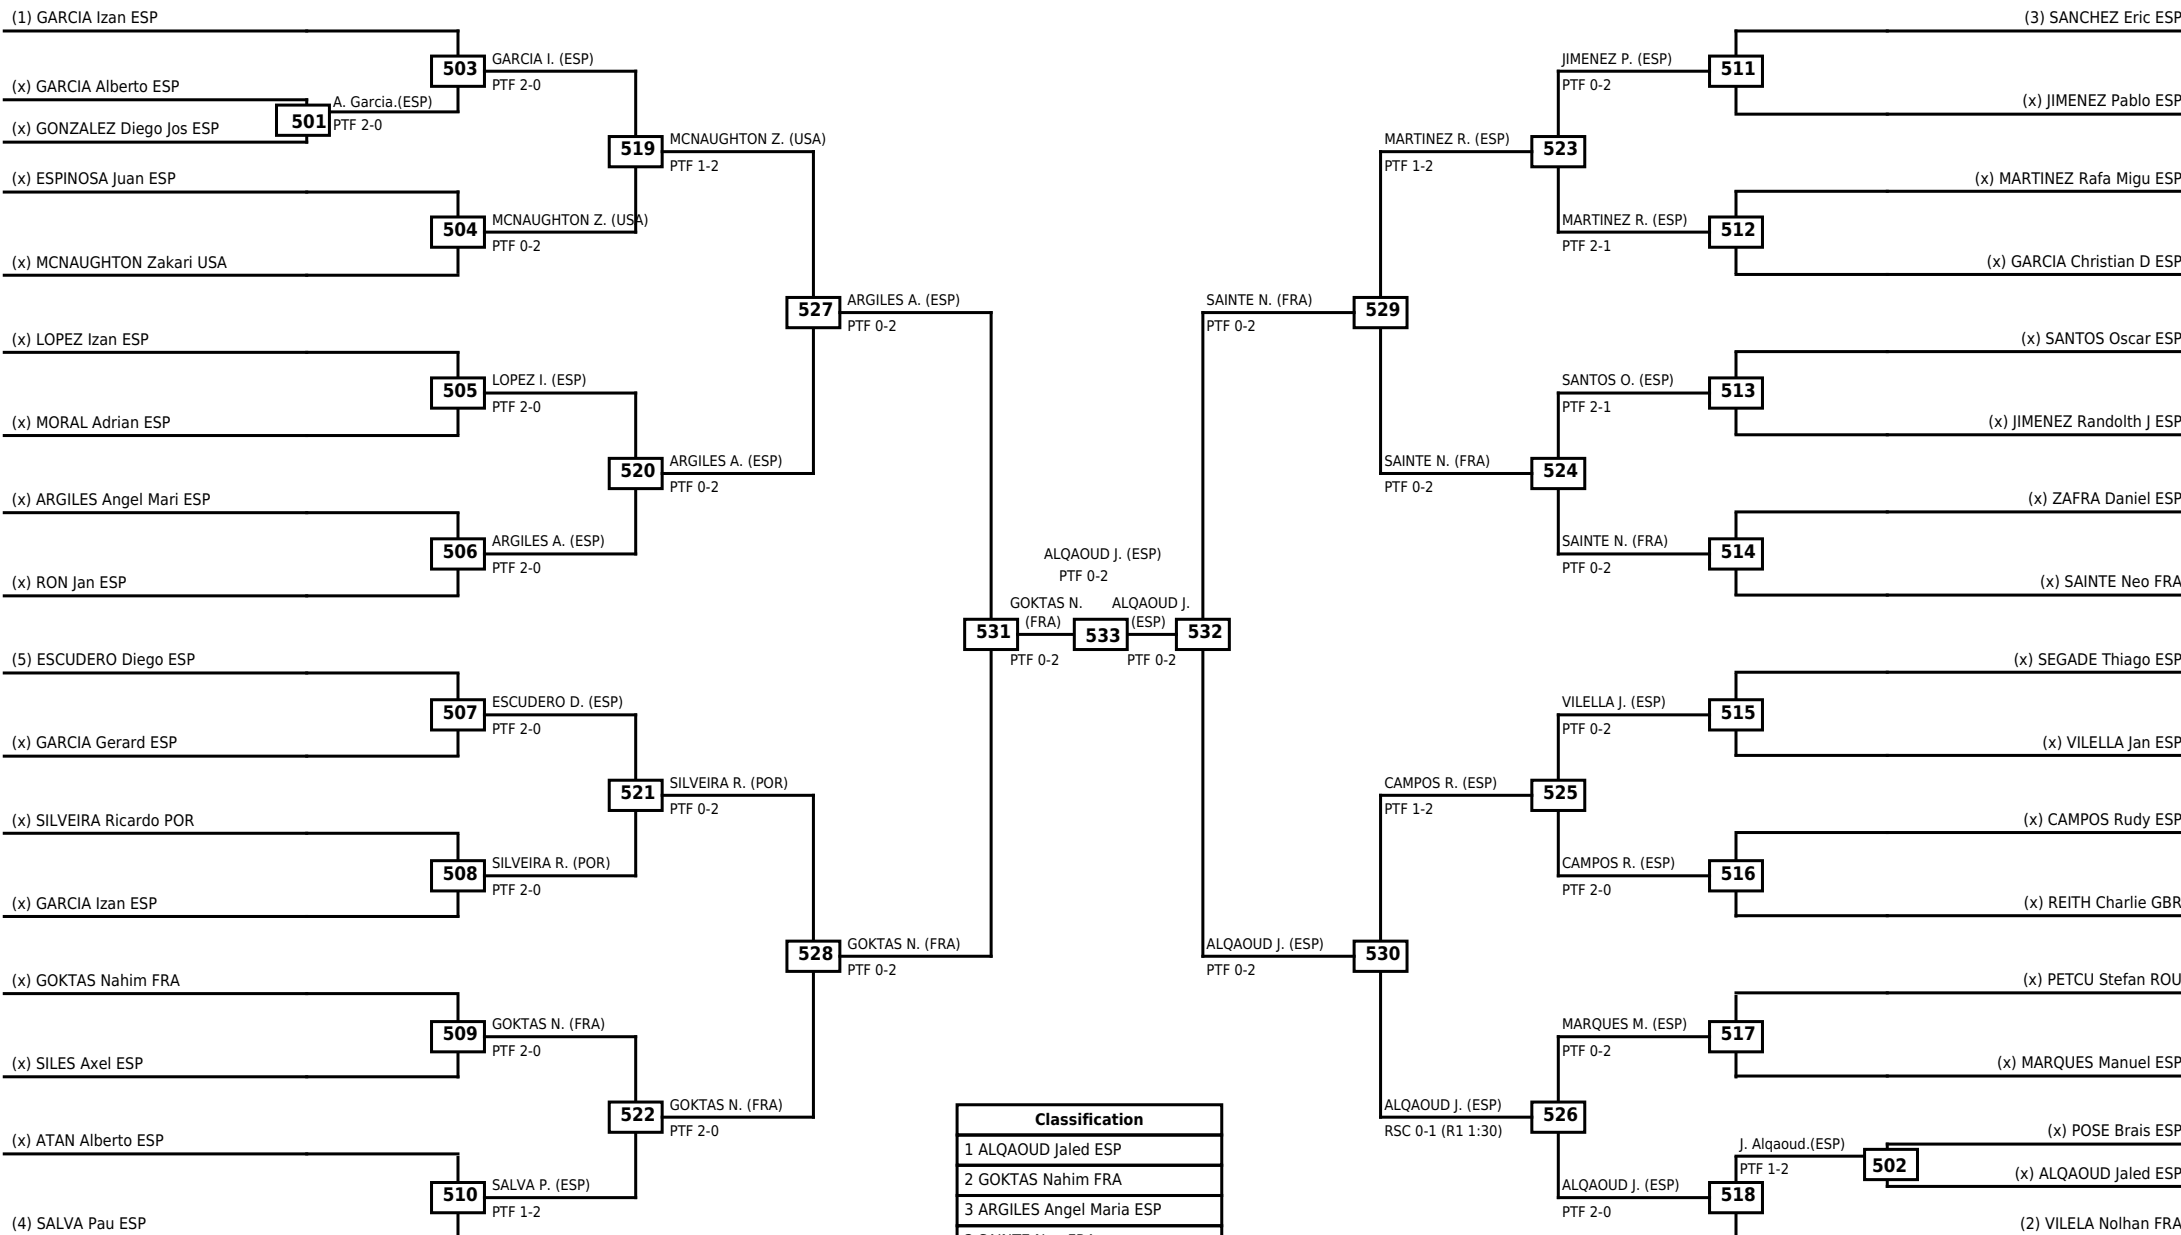

Round of 64   Round of 32   Round of 16   Quarterfinals   Semifinals   Final   Semifinals   Quarterfinals   Round of 16   Round of 32   Round of 64

LEGEND RSC: Win by Referee stops contest   WDR: Win by Withdrawal   DQB: Win by Disqualification for Unsportsmanlike behavior
(x)Seed   PTF: Win by Final score   DSQ: Win by Disqualification   R: Round