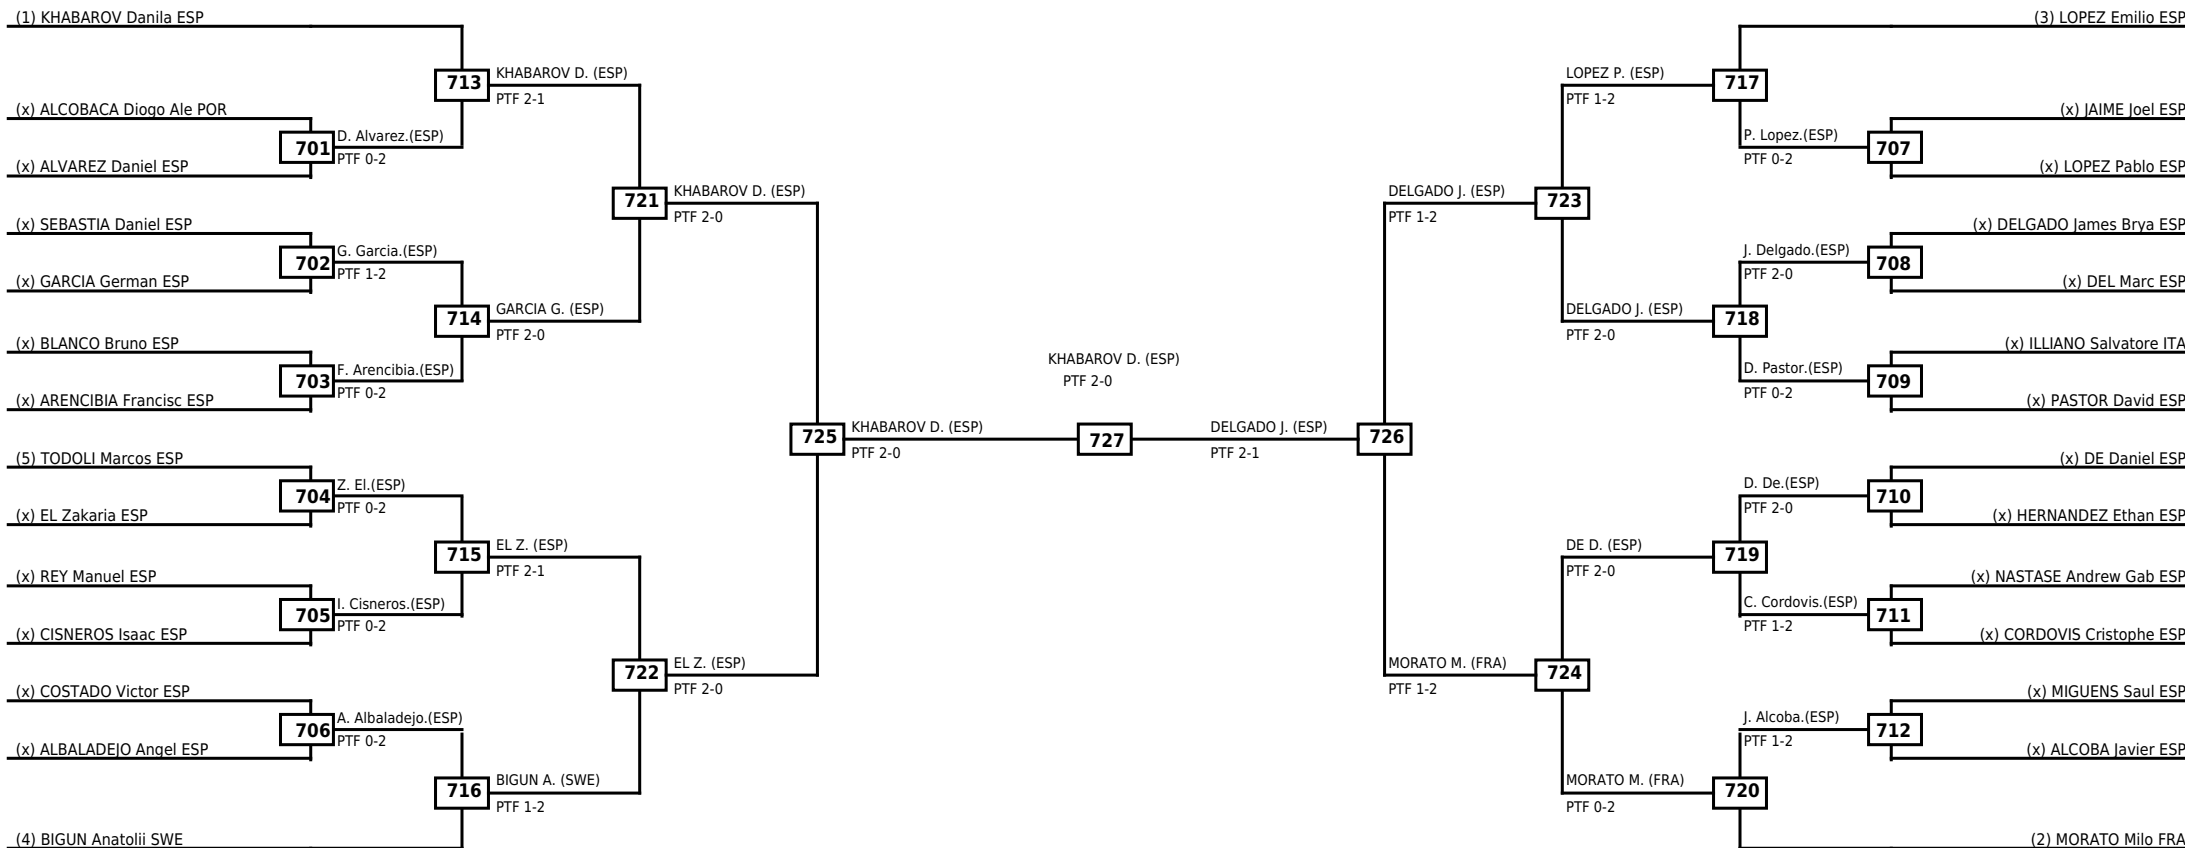

Round of 16 Quarterfinals Semifinals

Final

Semifinals

Quarterfinals Round of 16

Classification
1 RUBIO Erik ESP
2 PUEYO David ESP
3 ANTELO Pablo ESP
3 CORDOBA Robert ESP

LEGEND RSC: Win by Referee stops contest WDR: Win by Withdrawal DQB: Win by Disqualification for Unsportsmanlike behavior
 (x)Seed PTF: Win by Final score DSQ: Win by Disqualification R: Round

Round of 32 Round of 16 Quarterfinals Semifinals Final Quarterfinals Round of 16 Round of 32

Classification
1 KHABAROV Danila ESP
2 DELGADO James Bryant ESP
3 MORATO Milo FRA
3 EL Zakaria ESP

LEGEND RSC: Win by Referee stops contest WDR: Win by Withdrawal DQB: Win by Disqualification for Unsportsmanlike behavior
(x)Seed PTF: Win by Final score DSQ: Win by Disqualification R: Round