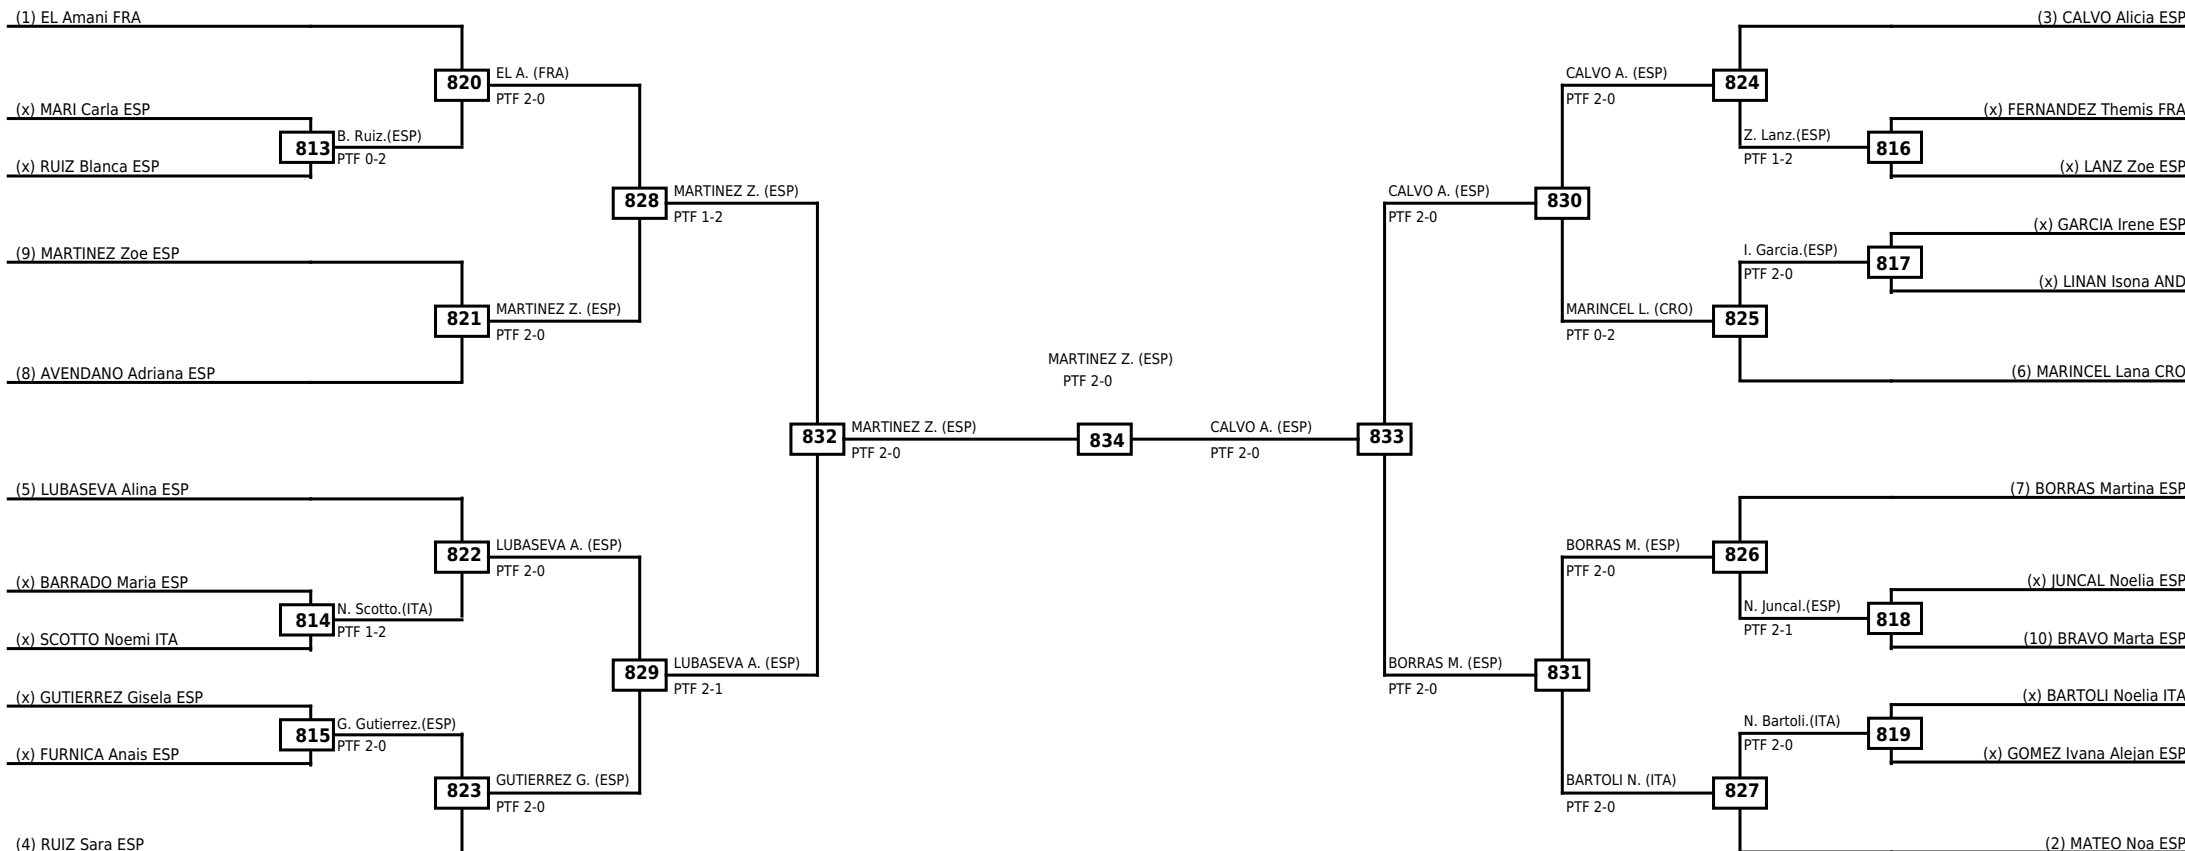

Round of 32   Round of 16   Quarterfinals   Semifinals   Final   Semifinals   Quarterfinals   Round of 16   Round of 32

Classification
1 MARTINEZ Zoe ESP
2 CALVO Alicia ESP
3 LUBASEVA Alina ESP
3 BORRAS Martina ESP

LEGEND RSC: Win by Referee stops contest   WDR: Win by Withdrawal   DQB: Win by Disqualification for Unsportsmanlike behavior
(x)Seed   PTF: Win by Final score   DSQ: Win by Disqualification   R: Round