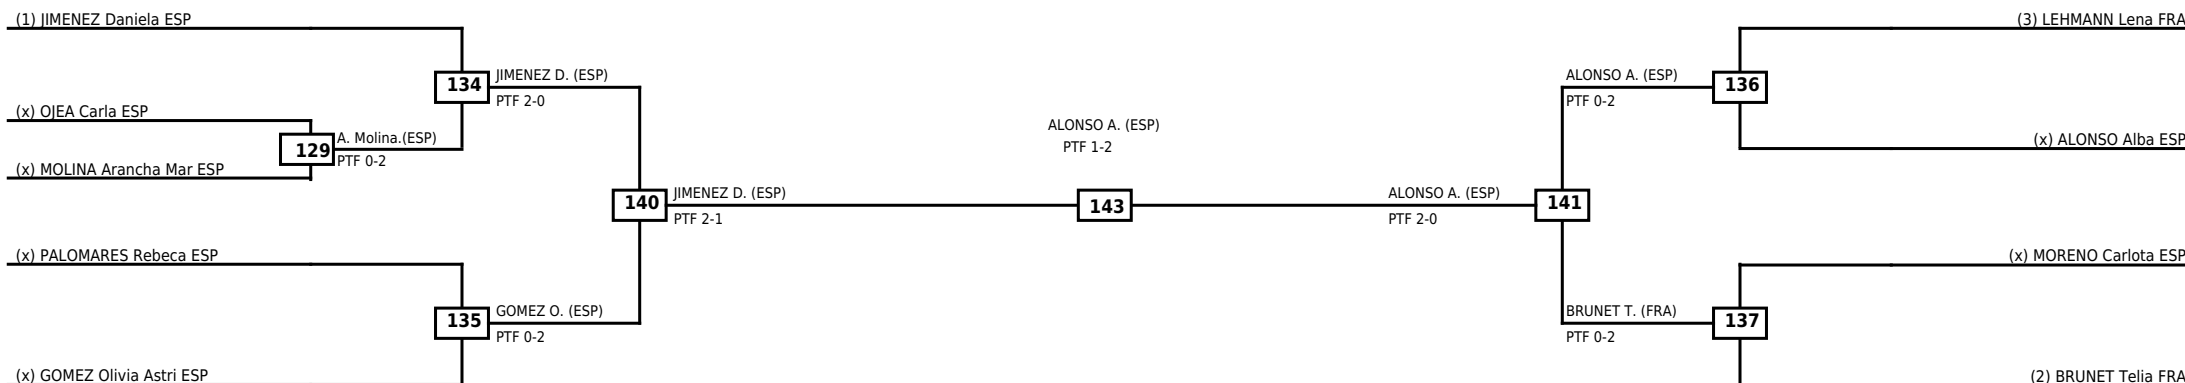

Round of 32 Round of 16 Quarterfinals Semifinals Final Semifinals Quarterfinals Round of 16 Round of 32

Classification
1 GONZALEZ Melina ESP
2 CABELLO Iris ESP
3 WALIULLAH Nazaah SWE
3 GOMEZ Sara ESP

LEGEND RSC: Win by Referee stops contest WDR: Win by Withdrawal DQB: Win by Disqualification for Unsportsmanlike behavior
 (x)Seed PTF: Win by Final score DSQ: Win by Disqualification R: Round

Round of 16	Quarterfinals	Semifinals	Final
-------------	---------------	------------	-------

Classification
1 VILLAR Mencia ESP
2 MARINCEL Jelena CRO
3 VIDEA Andrea ESP
3 RADOVAN Adah ESP

LEGEND RSC: Win by Referee stops contest WDR: Win by Withdrawal DQB: Win by Disqualification for Unsportsmanlike behavior
 (x)Seed PTF: Win by Final score DSQ: Win by Disqualification R: Round

Round of 16 Quarterfinals Semifinals

Final

Semifinals

Quarterfinals Round of 16

Classification
1 ALONSO Alba ESP
2 JIMENEZ Daniela ESP
3 BRUNET Telia FRA
3 GOMEZ Olivia Astrid ESP

LEGEND RSC: Win by Referee stops contest WDR: Win by Withdrawal DQB: Win by Disqualification for Unsportsmanlike behavior
 (x)Seed PTF: Win by Final score DSQ: Win by Disqualification R: Round