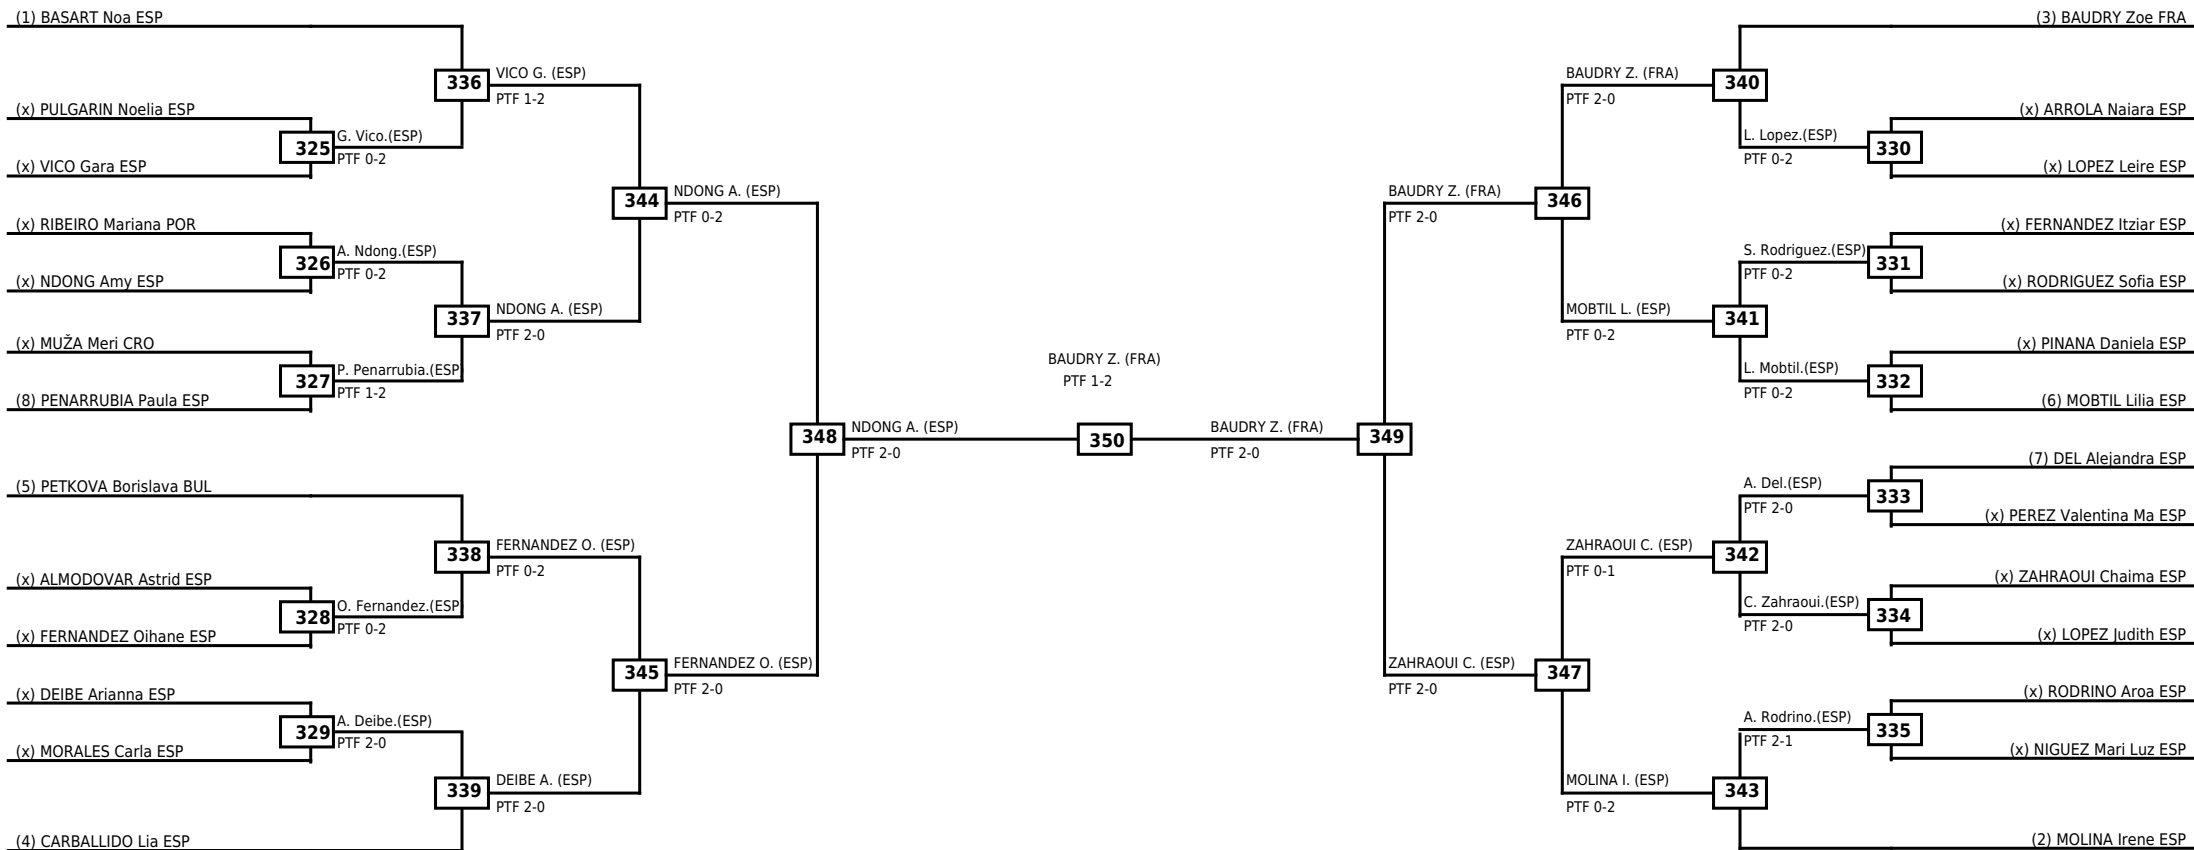

**Round of 32   Round of 16   Quarterfinals   Semifinals   Final   Semifinals   Quarterfinals   Round of 16   Round of 32**

Classification
1 PEREZ Lucia ESP
2 KAJFEŠ Lejla Lea CRO
3 MORALES Irene ESP
3 ALEMANY Noa ESP

LEGEND RSC: Win by Referee stops contest   WDR: Win by Withdrawal   DQB: Win by Disqualification for Unsportsmanlike behavior  
(x)Seed   PTF: Win by Final score   DSQ: Win by Disqualification   R: Round

**Round of 32   Round of 16   Quarterfinals   Semifinals   Final   Semifinals   Quarterfinals   Round of 16   Round of 32**

Classification
1 SANCHIS Judith ESP
2 ARIAS MALDONADO Miley Mercedes ESP
3 TROYANO Mª Lucia ESP
3 LUIS Lucia ESP