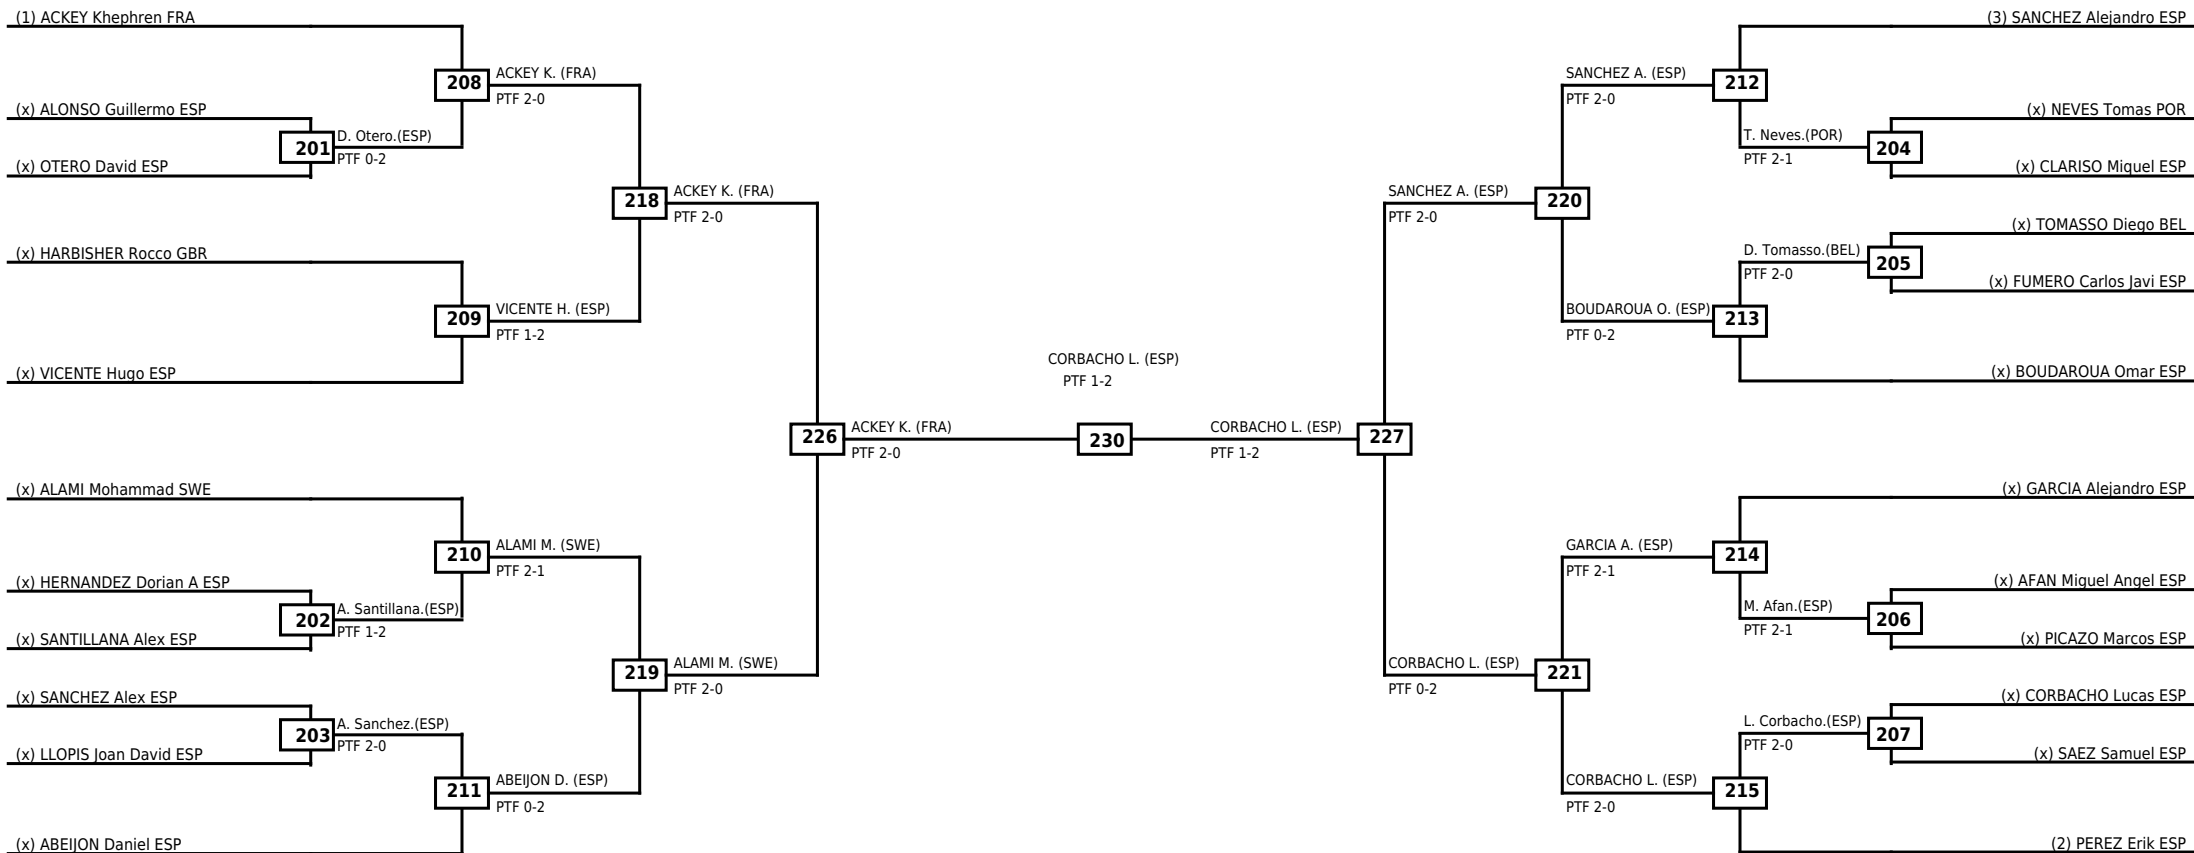

Round of 32   Round of 16   Quarterfinals   Semifinals   Quarterfinals   Round of 16   Round of 32

Classification
1 CORBACHO Lucas ESP
2 ACKEY Khephen FRA
3 SANCHEZ Alejandro ESP
3 ALAMI Mohammad SWE

LEGEND RSC: Win by Referee stops contest   WDR: Win by Withdrawal   DQB: Win by Disqualification for Unsportsmanlike behavior
(x)Seed   PTF: Win by Final score   DSQ: Win by Disqualification   R: Round