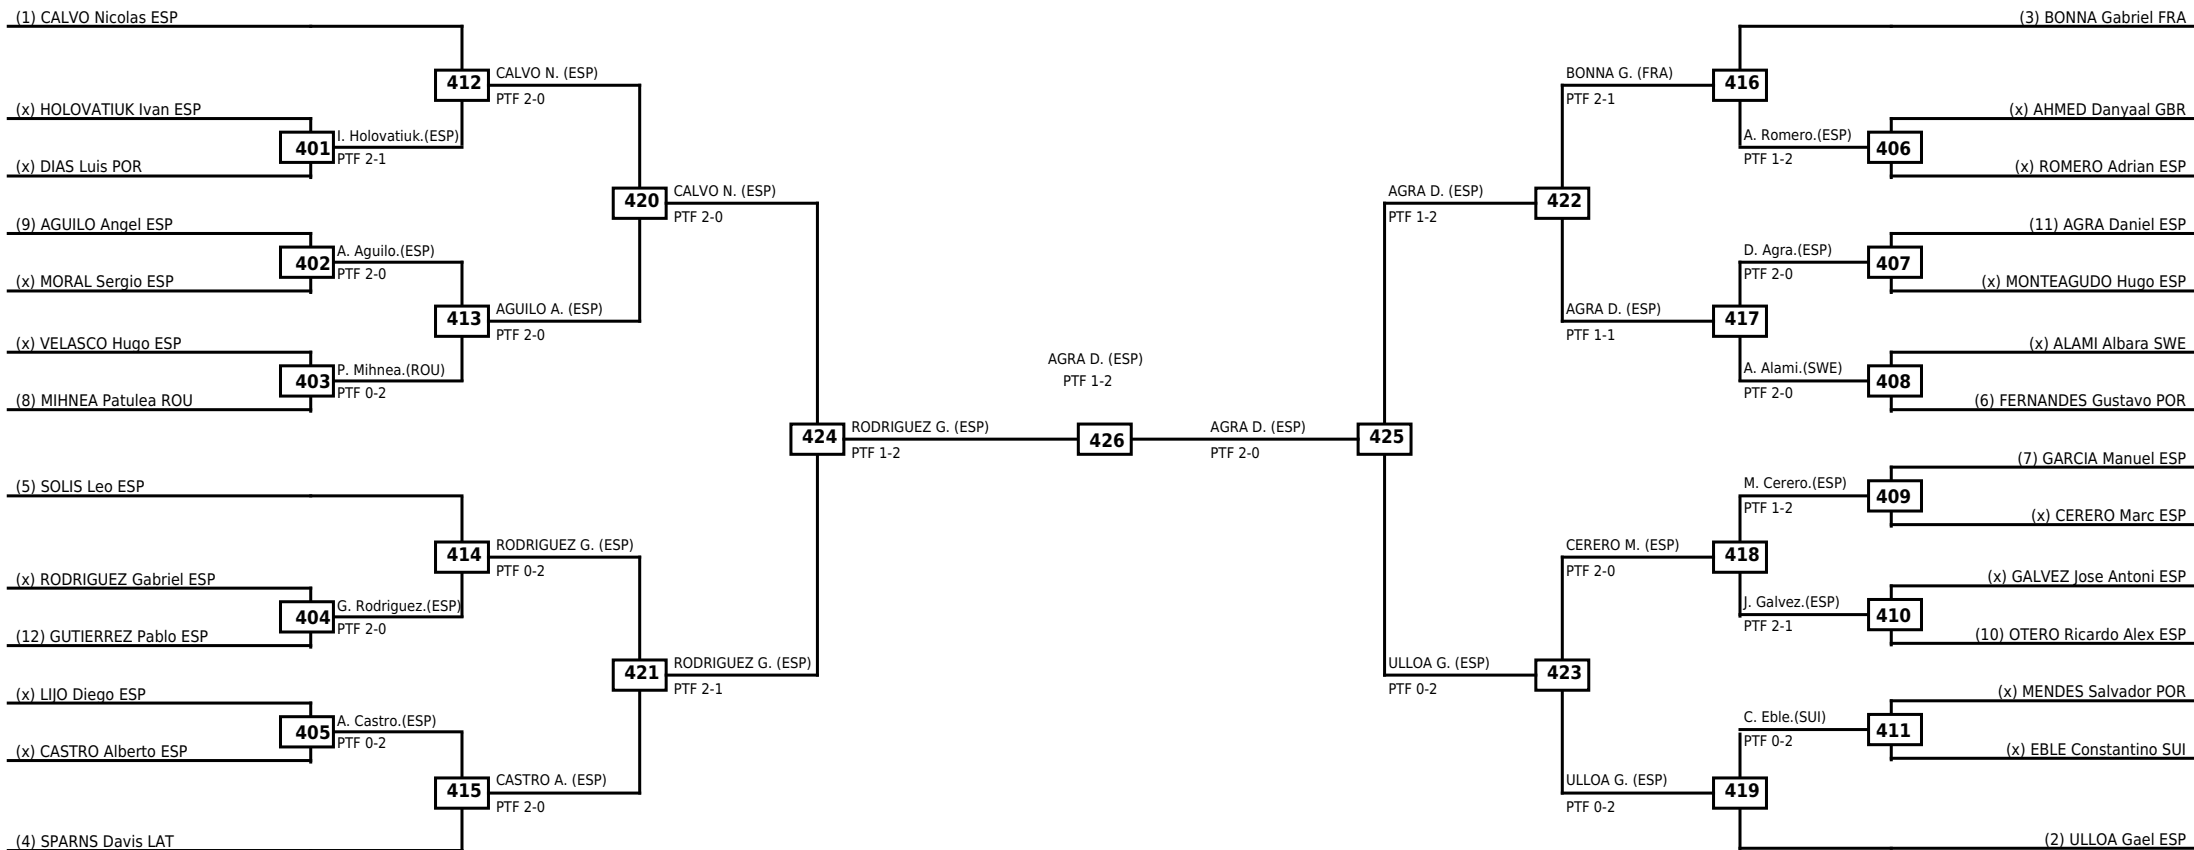

Round of 64 Round of 32 Round of 16 Quarterfinals Semifinals Final Semifinals Quarterfinals Round of 16 Round of 32 Round of 64

Classification
1 LOPEZ Ivan ESP
2 SANCHEZ Miguel Angel ESP
3 GRANDA David Alexander ESP
3 GARCIA Joel ESP

LEGEND RSC: Win by Referee stops contest WDR: Win by Withdrawal DQB: Win by Disqualification for Unsportsmanlike behavior
 (x)Seed PTF: Win by Final score DSQ: Win by Disqualification R: Round

Round of 64 Round of 32 Round of 16 Quarterfinals Semifinals Final Semifinals Quarterfinals Round of 16 Round of 32 Round of 64

LEGEND RSC: Win by Referee stops contest WDR: Win by Withdrawal DQB: Win by Disqualification for Unsportsmanlike behavior
(x)Seed PTF: Win by Final score DSQ: Win by Disqualification R: Round

Round of 32 Round of 16 Quarterfinals Semifinals Final Semifinals Quarterfinals Round of 16 Round of 32