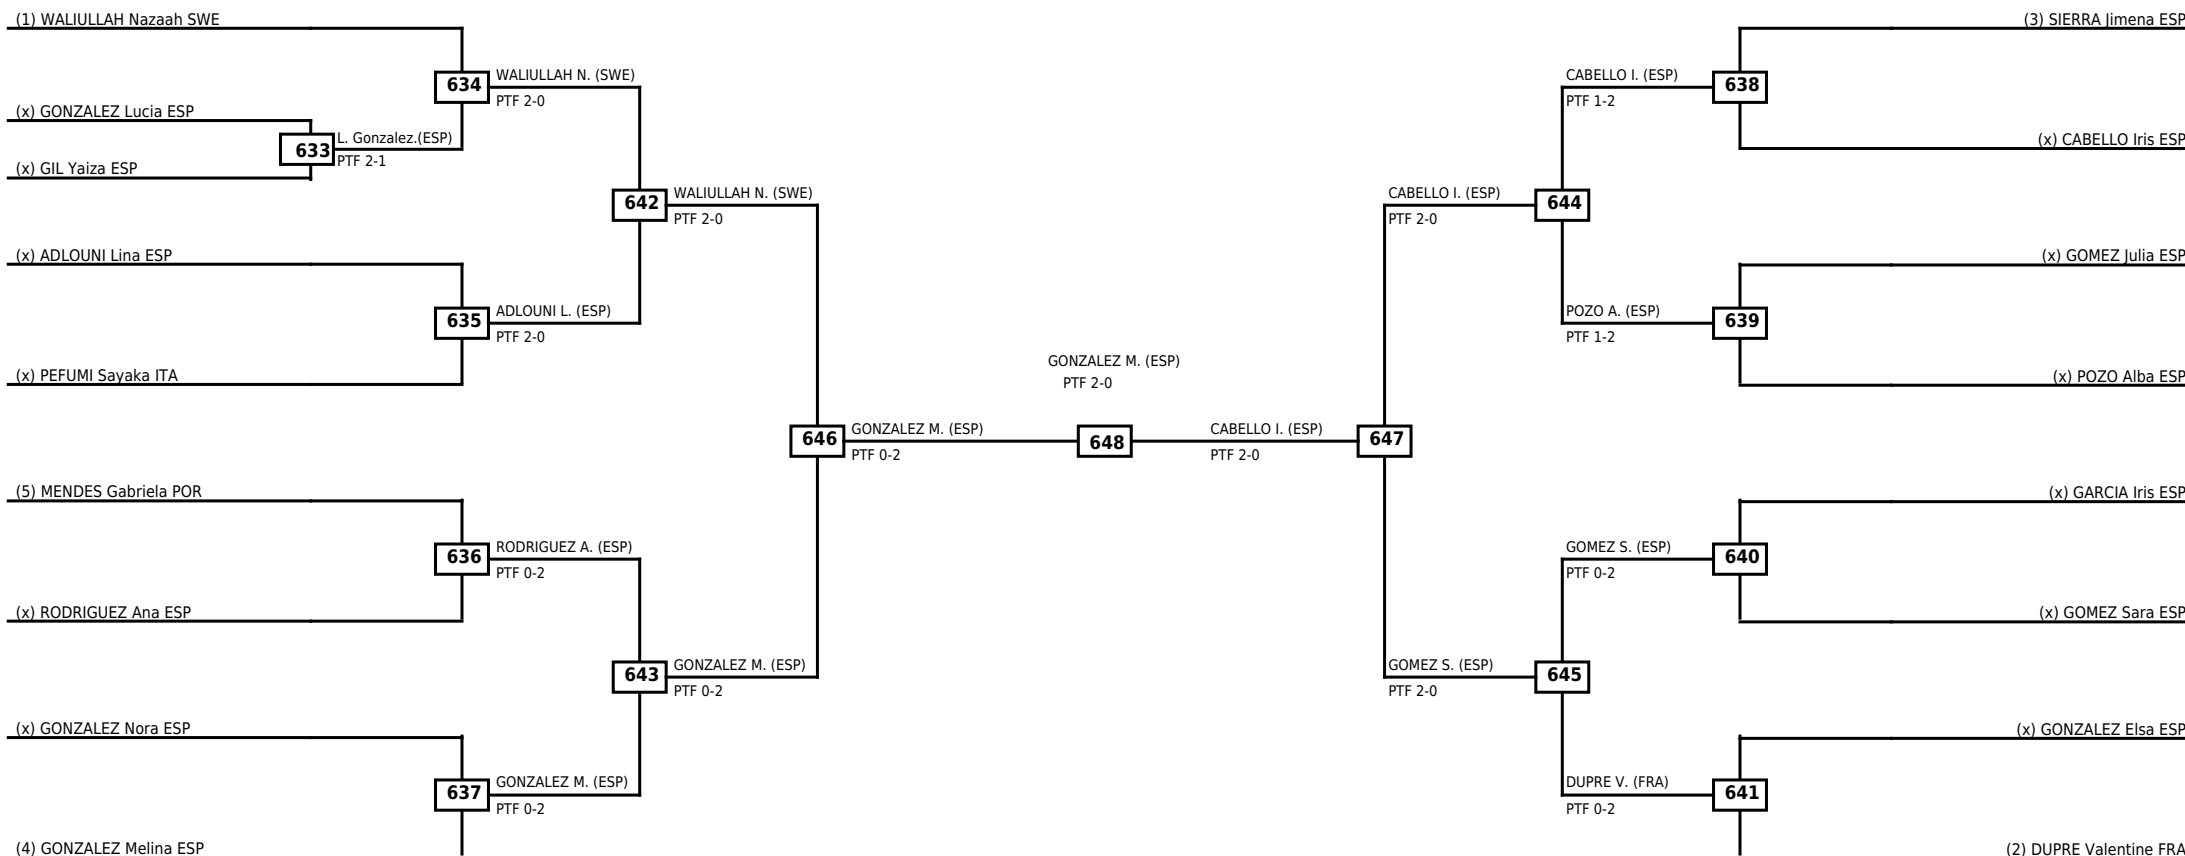

Round of 32   Round of 16   Quarterfinals   Semifinals   Final   Semifinals   Quarterfinals   Round of 16   Round of 32

Classification
1 GONZALEZ Melina ESP
2 CABELLO Iris ESP
3 WALIULLAH Nazaah SWE
3 GOMEZ Sara ESP

LEGEND   RSC: Win by Referee stops contest   WDR: Win by Withdrawal   DQB: Win by Disqualification for Unsportsmanlike behavior
(x)Seed   PTF: Win by Final score   DSQ: Win by Disqualification   R: Round