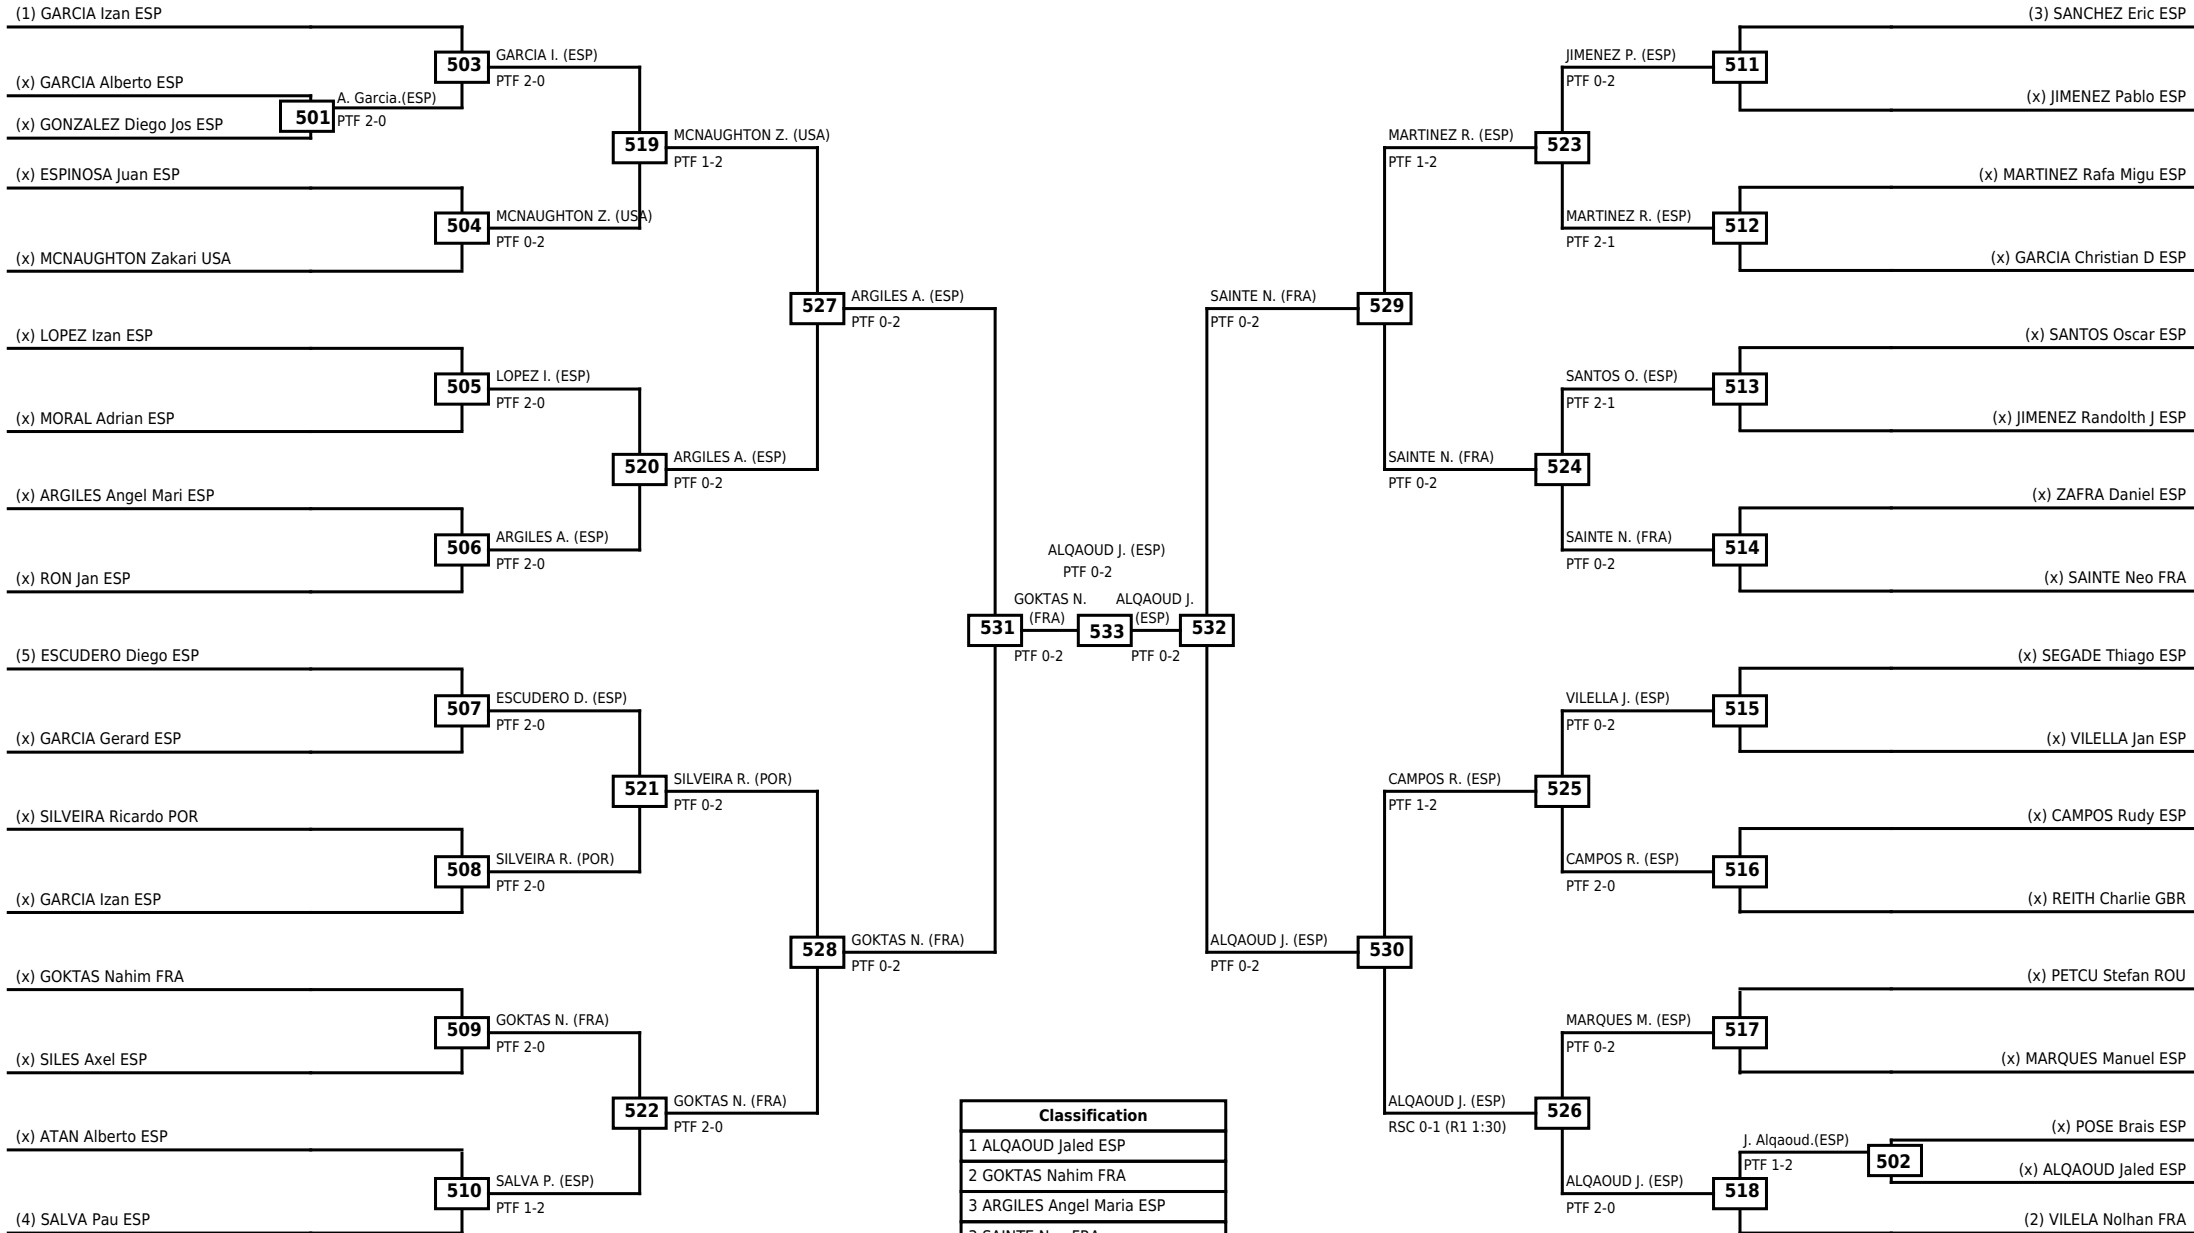

Round of 64   Round of 32   Round of 16   Quarterfinals   Semifinals   Final   Semifinals   Quarterfinals   Round of 16   Round of 32   Round of 64

LEGEND   RSC: Win by Referee stops contest   WDR: Win by Withdrawal   DQB: Win by Disqualification for Unsportsmanlike behavior
(x)Seed   PTF: Win by Final score   DSQ: Win by Disqualification   R: Round