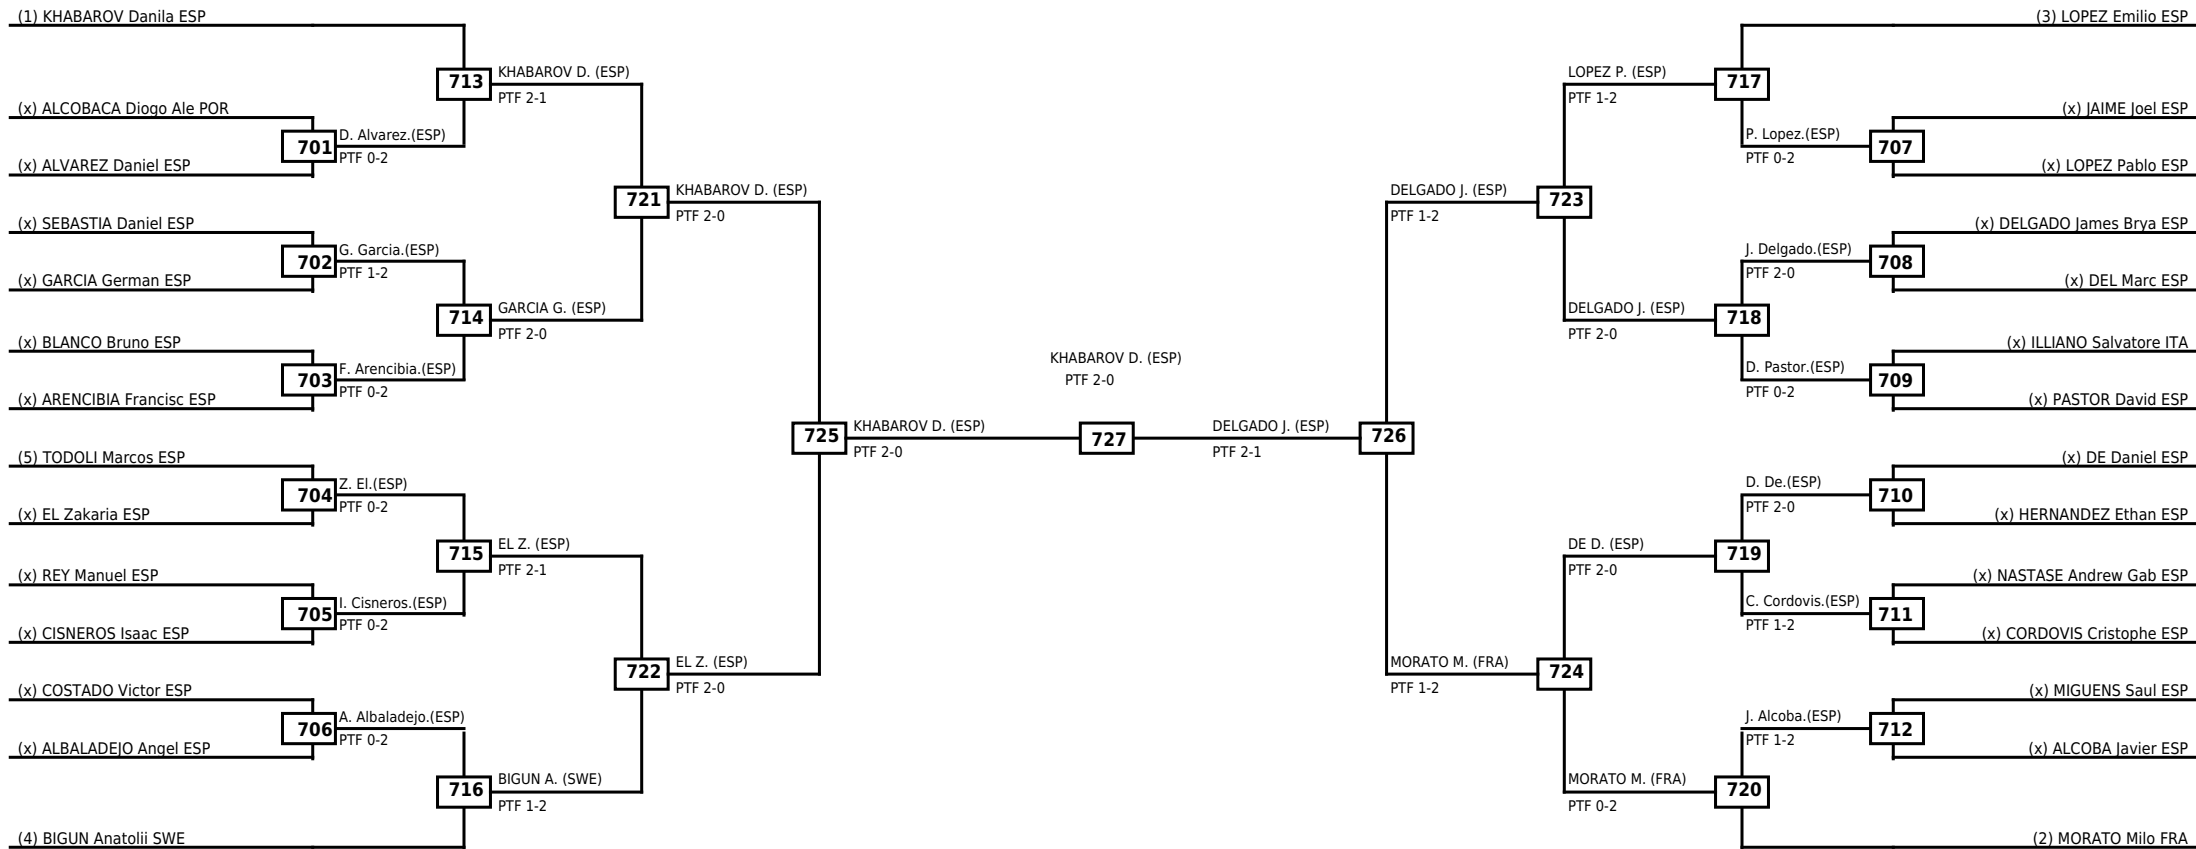

**Round of 16 Quarterfinals Semifinals**

**Final**

**Semifinals**

**Quarterfinals Round of 16**

Classification
1 RUBIO Erik ESP
2 PUEYO David ESP
3 ANTELO Pablo ESP
3 CORDOBA Robert ESP

LEGEND RSC: Win by Referee stops contest WDR: Win by Withdrawal DQB: Win by Disqualification for Unsportsmanlike behavior  
 (x)Seed PTF: Win by Final score DSQ: Win by Disqualification R: Round

**Round of 32   Round of 16   Quarterfinals   Semifinals   Final   Semifinals   Quarterfinals   Round of 16   Round of 32**

Classification
1 KHABAROV Danila ESP
2 DELGADO James Bryant ESP
3 MORATO Milo FRA
3 EL Zakaria ESP