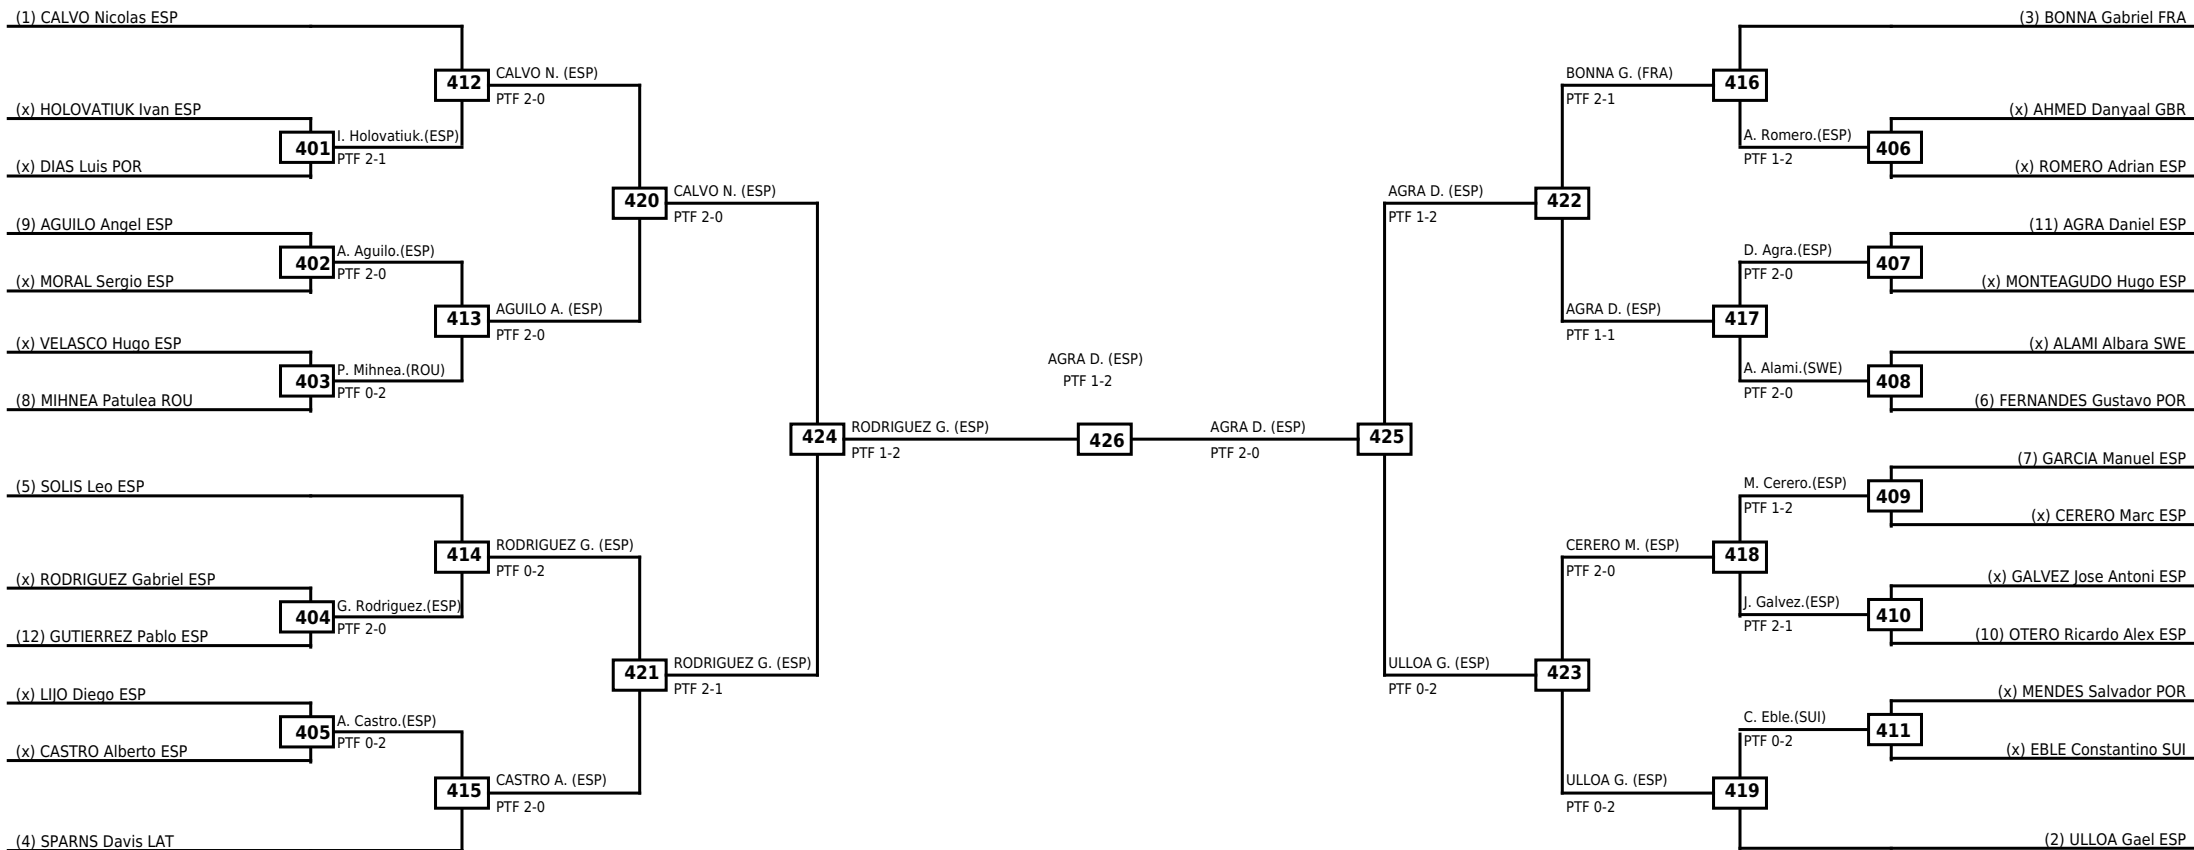

**Round of 64   Round of 32   Round of 16   Quarterfinals   Semifinals   Final   Semifinals   Quarterfinals   Round of 16   Round of 32   Round of 64**

LEGEND RSC: Win by Referee stops contest   WDR: Win by Withdrawal   DQB: Win by Disqualification for Unsportsmanlike behavior  
 (x)Seed   PTF: Win by Final score   DSQ: Win by Disqualification   R: Round

**Round of 64   Round of 32   Round of 16   Quarterfinals   Semifinals   Final   Semifinals   Quarterfinals   Round of 16   Round of 32   Round of 64**

**LEGEND**   RSC: Win by Referee stops contest   WDR: Win by Withdrawal   DQB: Win by Disqualification for Unsportsmanlike behavior  
 (x)Seed   PTF: Win by Final score   DSQ: Win by Disqualification   R: Round