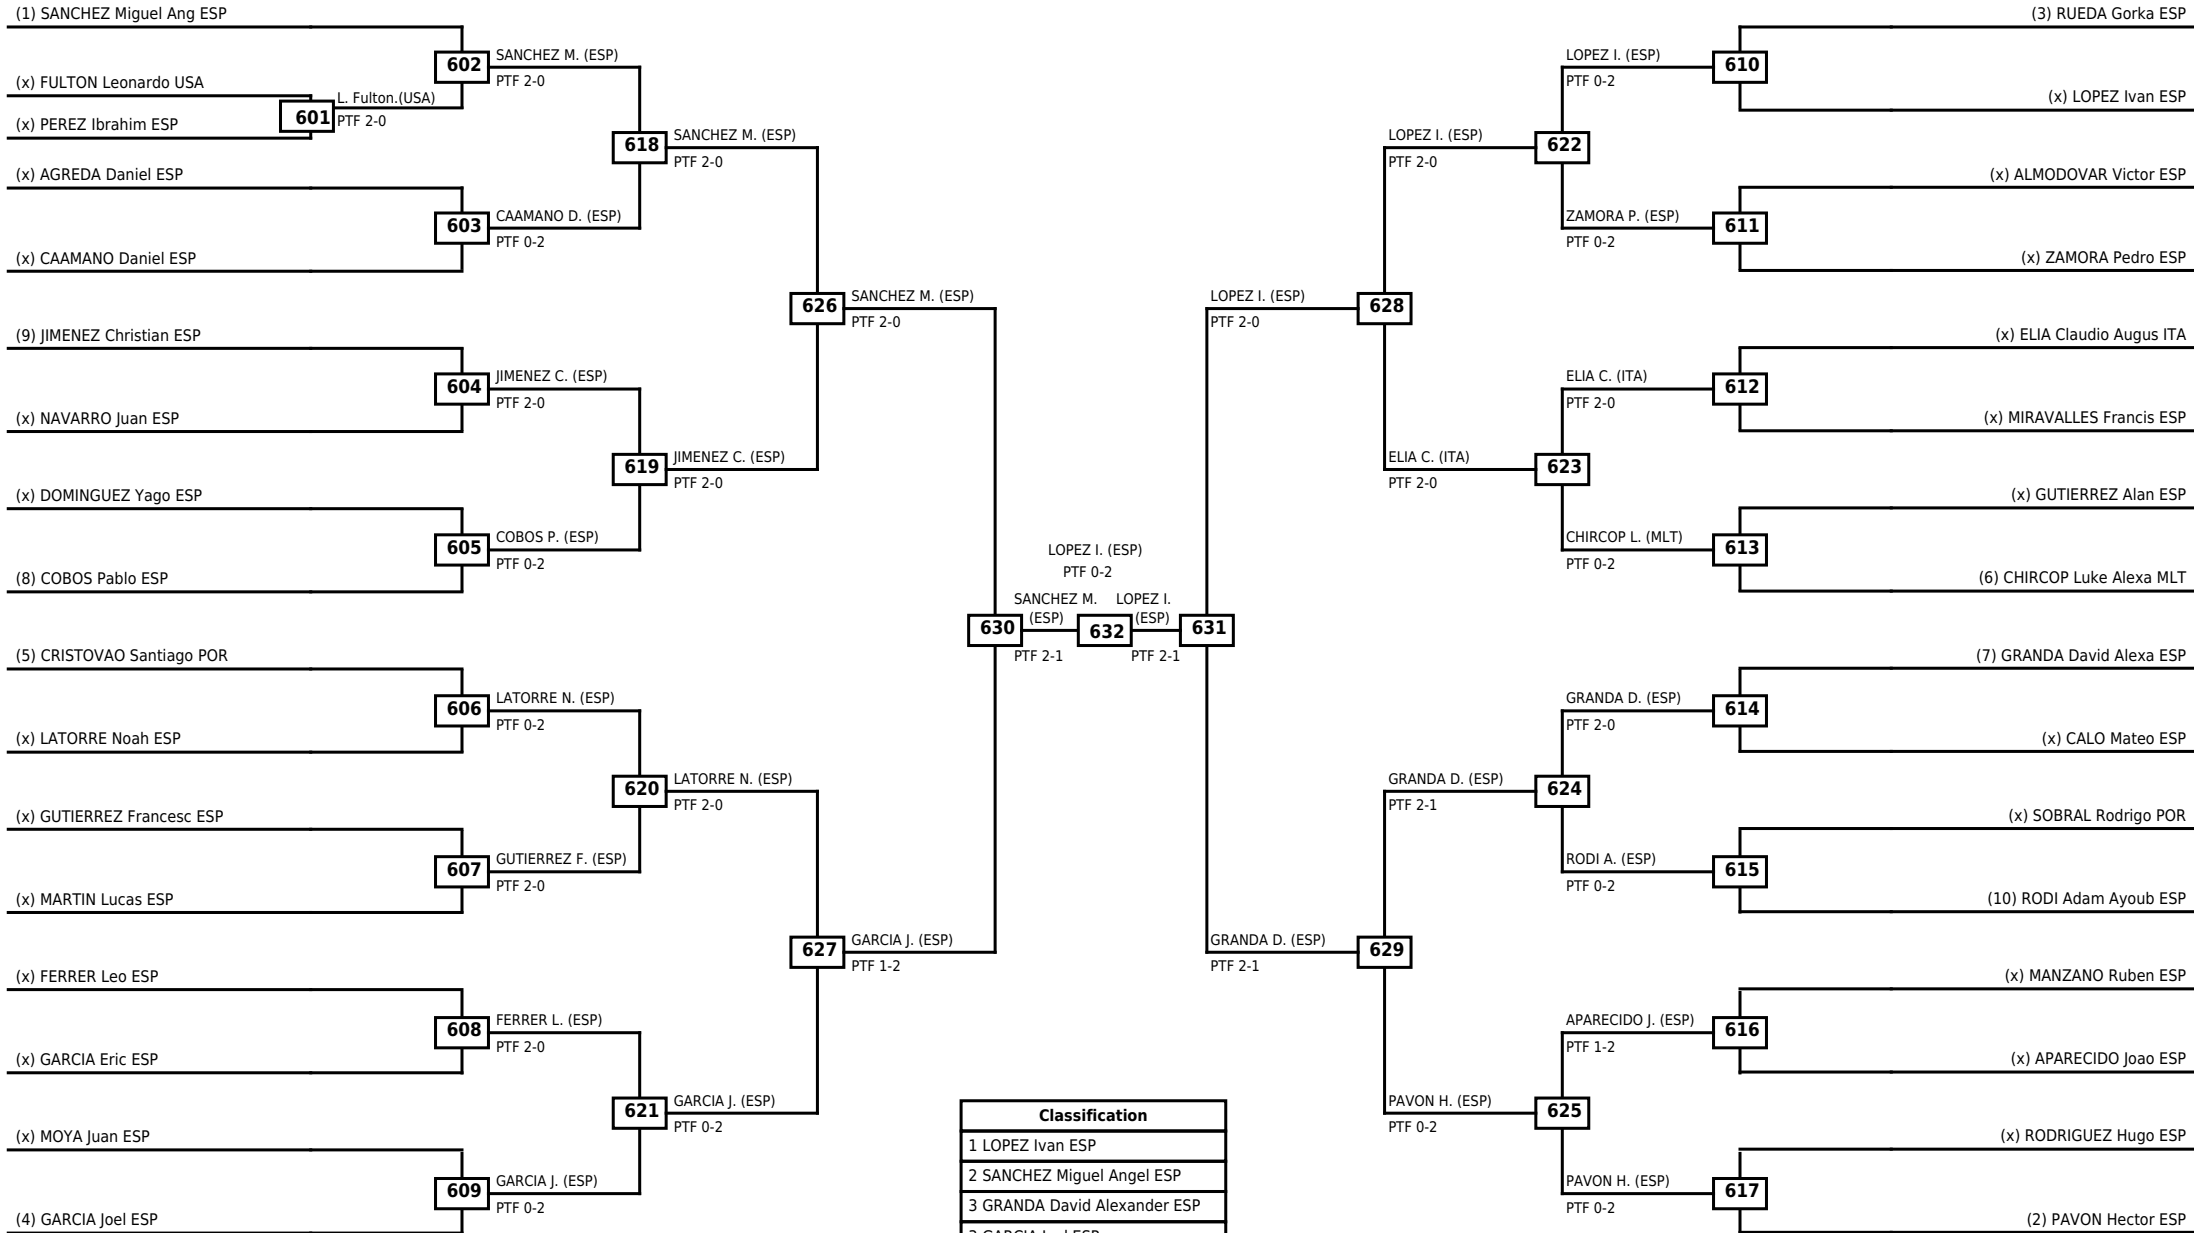

Round of 64   Round of 32   Round of 16   Quarterfinals   Semifinals   Final   Semifinals   Quarterfinals   Round of 16   Round of 32   Round of 64

Classification
1 LOPEZ Ivan ESP
2 SANCHEZ Miguel Angel ESP
3 GRANDA David Alexander ESP
3 GARCIA Joel ESP

LEGEND RSC: Win by Referee stops contest   WDR: Win by Withdrawal   DQB: Win by Disqualification for Unsportsmanlike behavior
(x)Seed   PTF: Win by Final score   DSQ: Win by Disqualification   R: Round