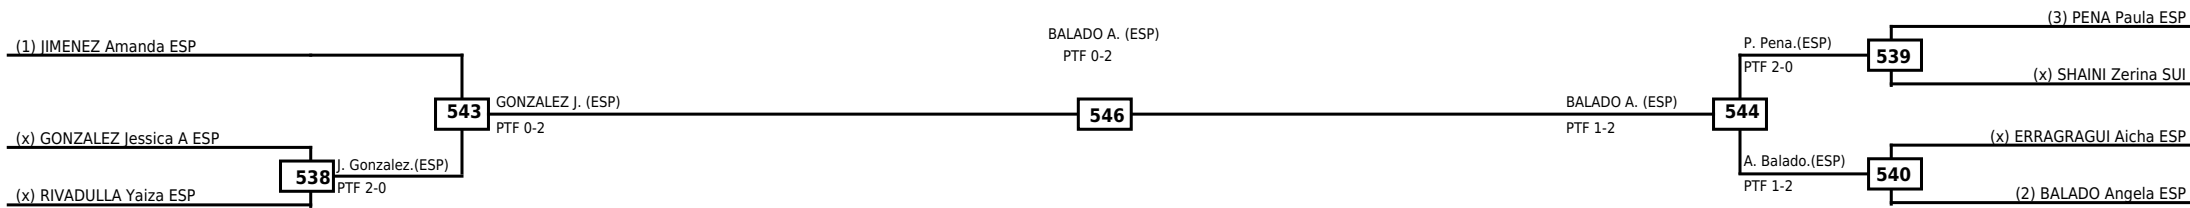

Quarterfinals	Semifinals	Final	Quarterfinals

Classification
1 BALADO Angela ESP
2 GONZALEZ Jessica Aidee ESP
3 PENA Paula ESP
3 JIMENEZ Amanda ESP

LEGEND	RSC: Win by Referee stops contest	WDR: Win by Withdrawal	DSQ: Win by Disqualification	DQB: Win by Disqualification for Unsportsmanlike behavior	R: Round
	(x)Seed	PTF: Win by Final score