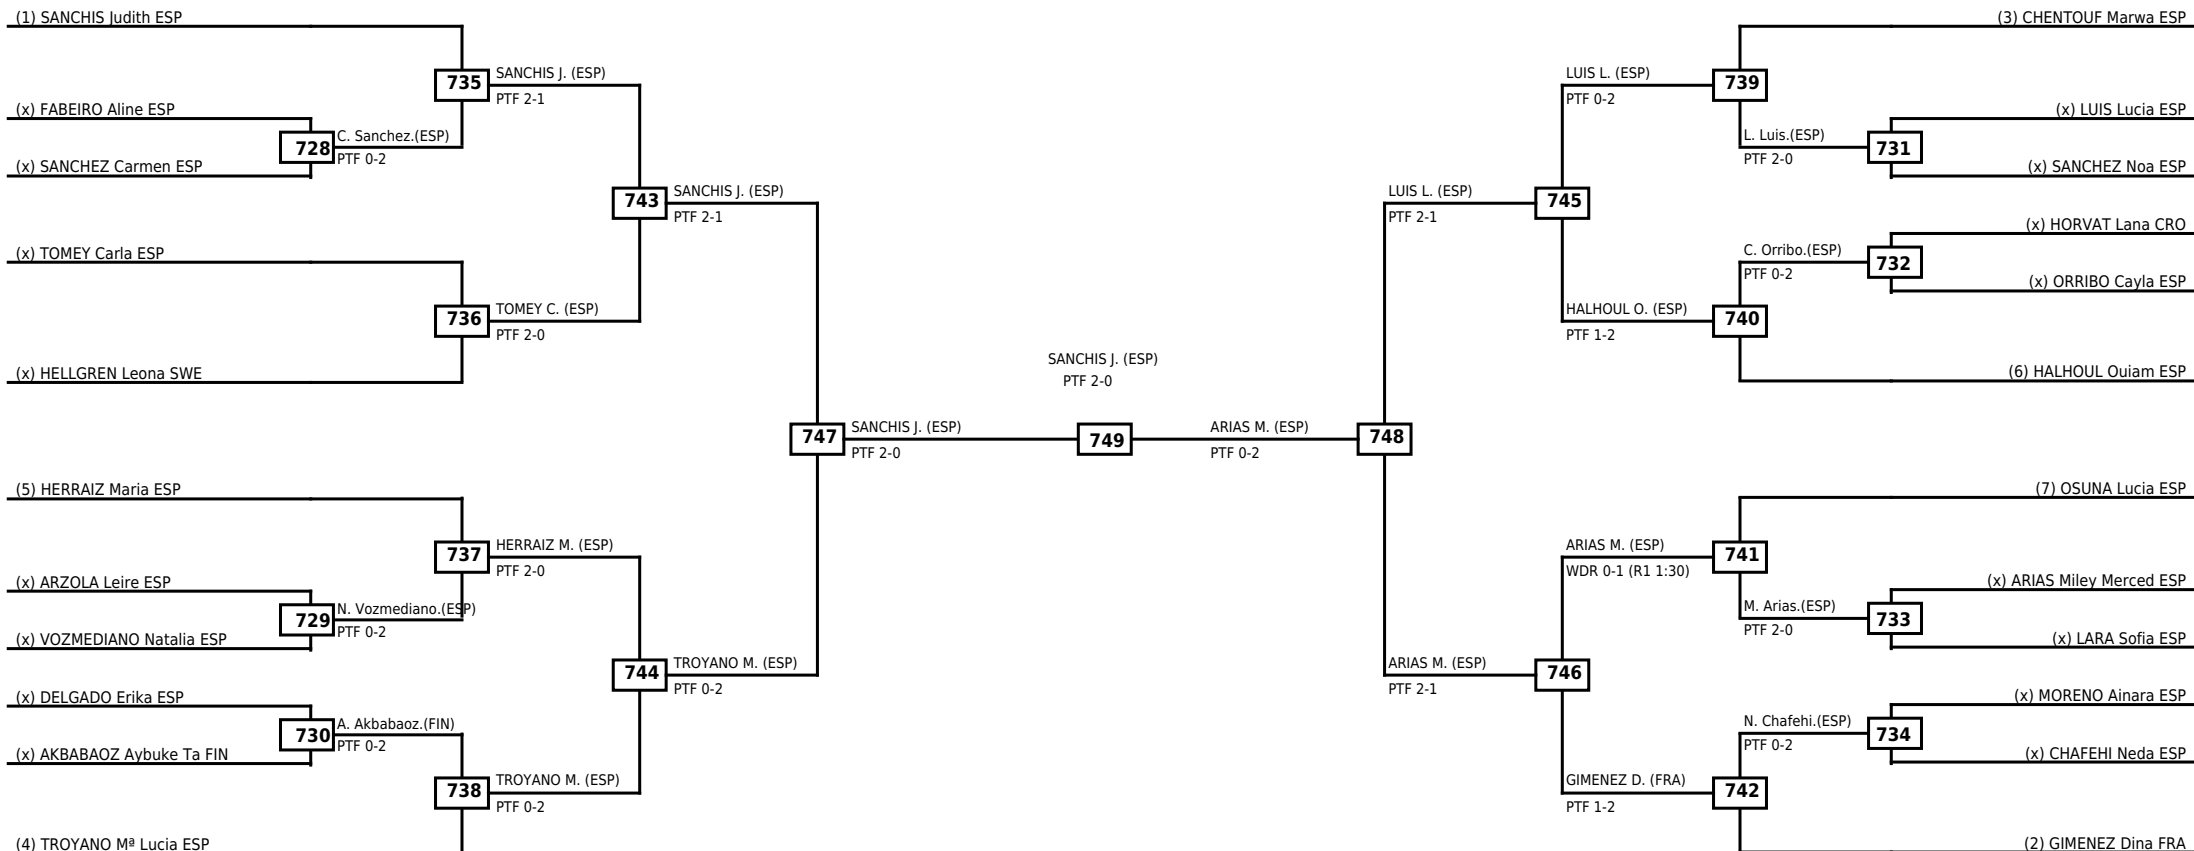

Round of 32   Round of 16   Quarterfinals   Semifinals   Final   Semifinals   Quarterfinals   Round of 16   Round of 32

Classification
1 SANCHIS Judith ESP
2 ARIAS MALDONADO Miley Mercedes ESP
3 LUIS Lucia ESP
3 TROYANO Mª Lucia ESP

LEGEND RSC: Win by Referee stops contest   WDR: Win by Withdrawal   DQB: Win by Disqualification for Unsportsmanlike behavior
(x)Seed   PTF: Win by Final score   DSQ: Win by Disqualification   R: Round