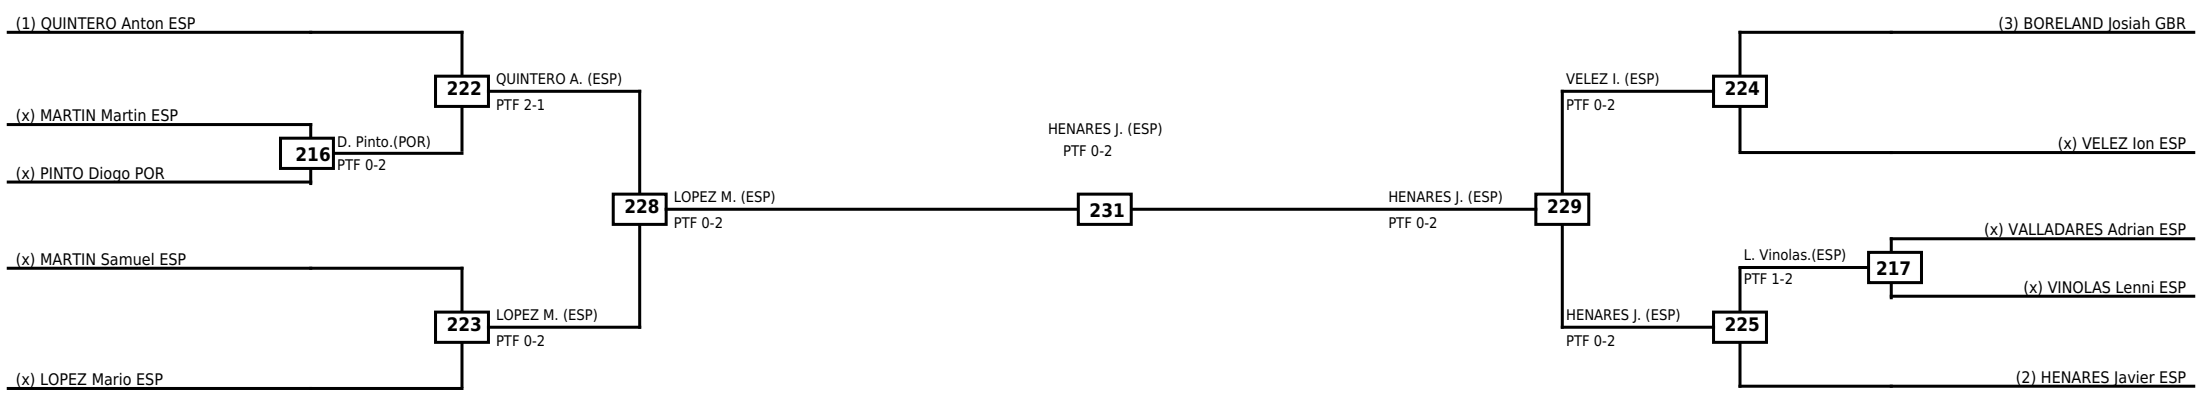

Round of 16	Quarterfinals	Semifinals	Final
-------------	---------------	------------	-------

Classification
1 HENARES Javier ESP
2 LOPEZ Mario ESP
3 VELEZ Ion ESP
3 QUINTERO Anton ESP

LEGEND	RSC: Win by Referee stops contest	WDR: Win by Withdrawal	DQB: Win by Disqualification for Unsportsmanlike behavior
(x)Seed	PTF: Win by Final score	DSQ: Win by Disqualification	R: Round