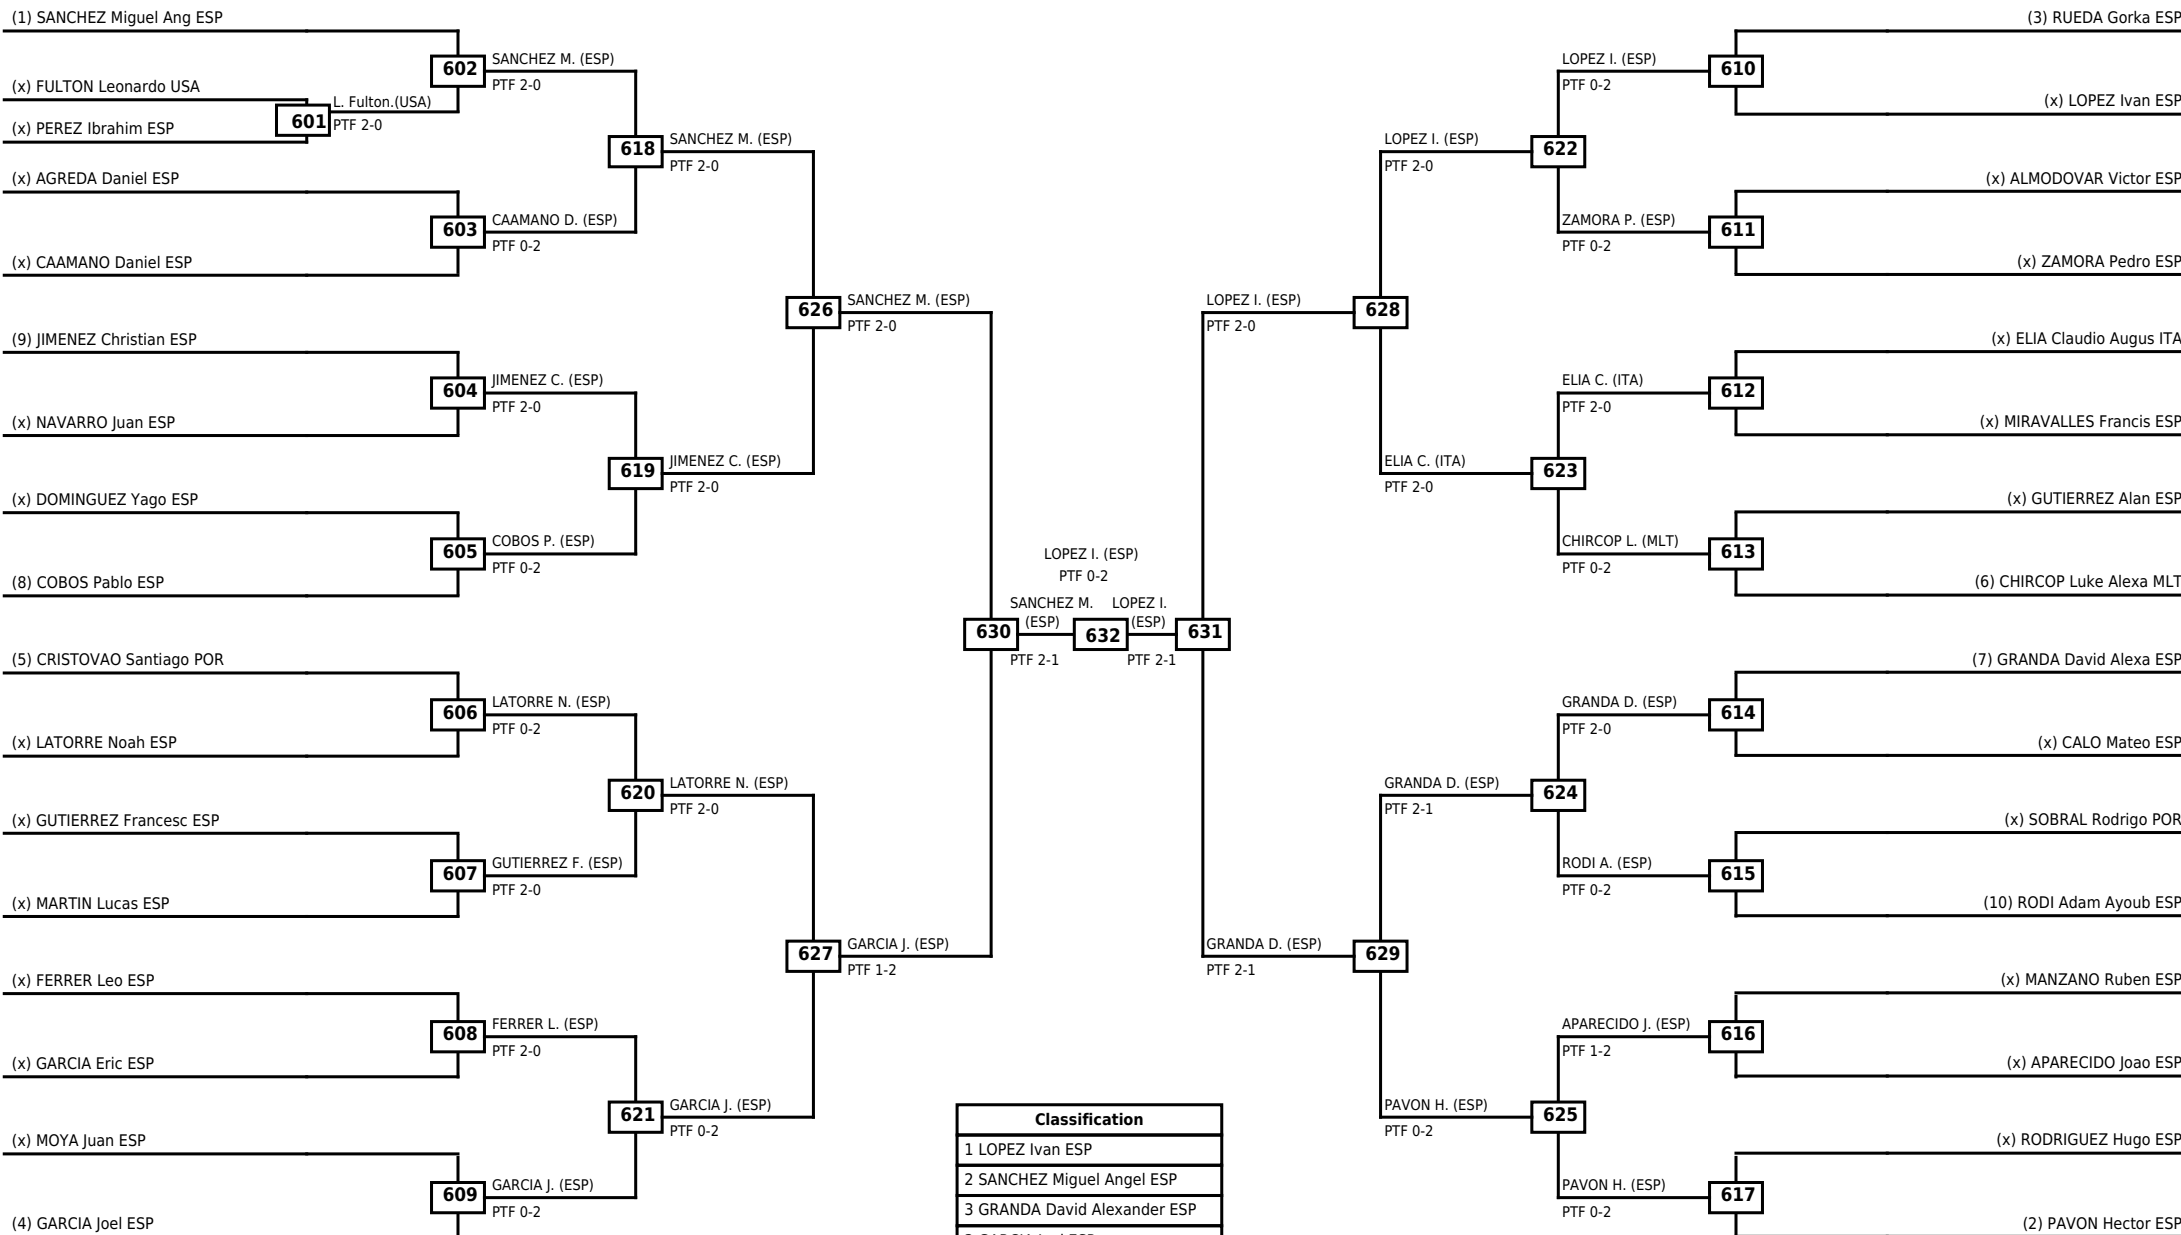

Round of 64   Round of 32   Round of 16   Quarterfinals   Semifinals   Final   Semifinals   Quarterfinals   Round of 16   Round of 32   Round of 64

LEGEND RSC: Win by Referee stops contest   WDR: Win by Withdrawal   DQB: Win by Disqualification for Unsportsmanlike behavior
(x)Seed   PTF: Win by Final score   DSQ: Win by Disqualification   R: Round