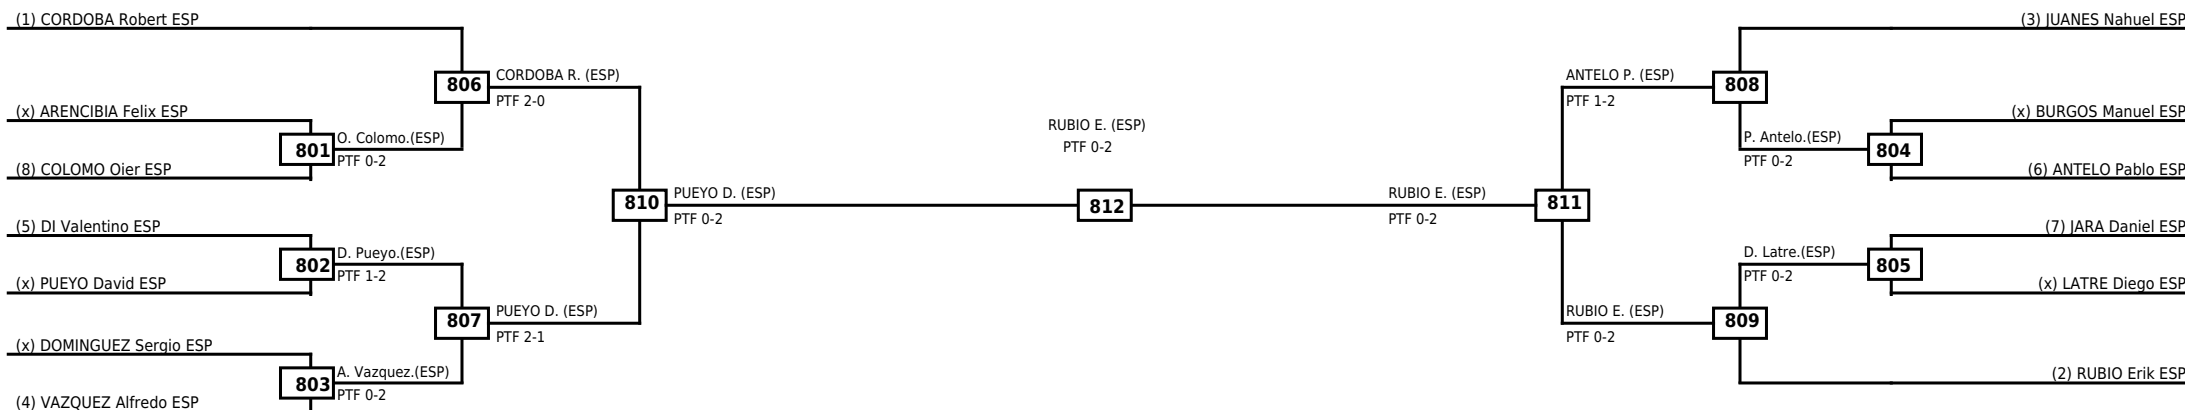

Round of 16	Quarterfinals	Semifinals	Final
-------------	---------------	------------	-------

Classification
1 HENARES Javier ESP
2 LOPEZ Mario ESP
3 VELEZ Ion ESP
3 QUINTERO Anton ESP

LEGEND	RSC: Win by Referee stops contest	WDR: Win by Withdrawal	DQB: Win by Disqualification for Unsportsmanlike behavior
(x)Seed	PTF: Win by Final score	DSQ: Win by Disqualification	R: Round

Round of 16 Quarterfinals Semifinals

Final

Semifinals

Quarterfinals Round of 16

Classification
1 RUBIO Erik ESP
2 PUEYO David ESP
3 ANTELO Pablo ESP
3 CORDOBA Robert ESP

LEGEND RSC: Win by Referee stops contest WDR: Win by Withdrawal DQB: Win by Disqualification for Unsportsmanlike behavior
 (x)Seed PTF: Win by Final score DSQ: Win by Disqualification R: Round