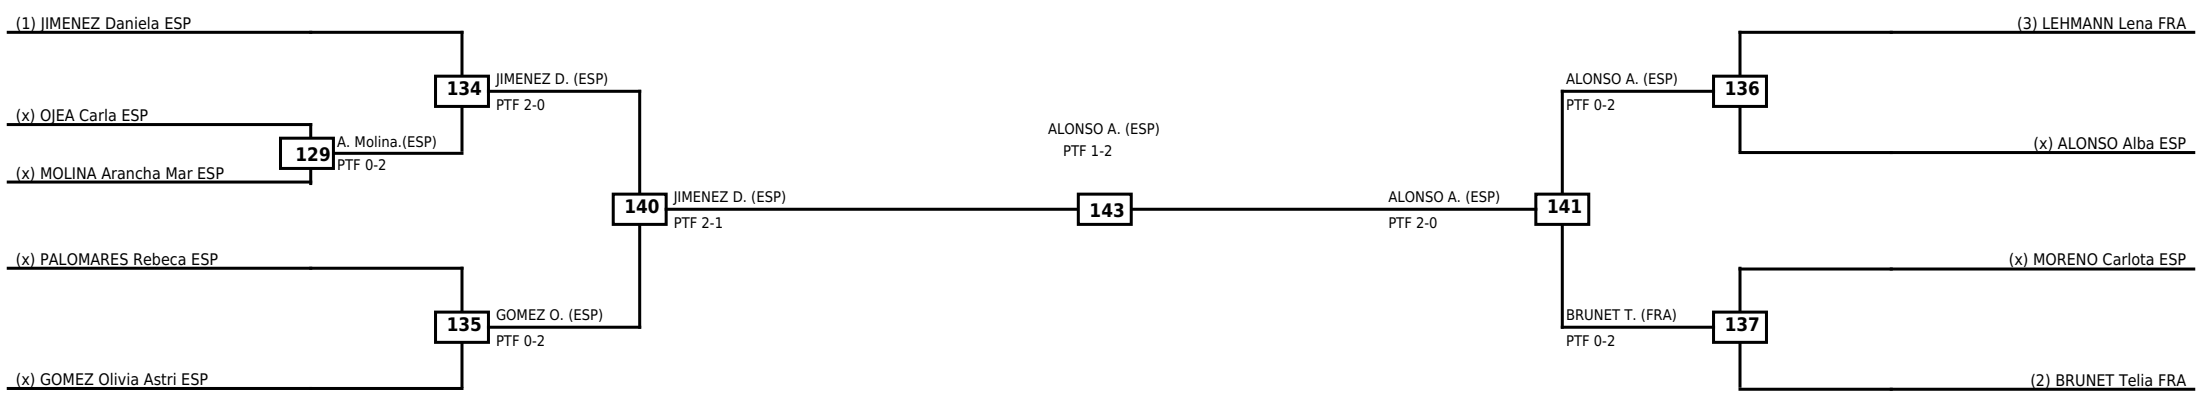

Round of 16	Quarterfinals	Semifinals	Final

Classification
1 ALONSO Alba ESP
2 JIMENEZ Daniela ESP
3 GOMEZ Olivia Astrid ESP
3 BRUNET Telia FRA

LEGEND RSC: Win by Referee stops contest   WDR: Win by Withdrawal   DQB: Win by Disqualification for Unsportsmanlike behavior
(x)Seed   PTF: Win by Final score   DSQ: Win by Disqualification   R: Round