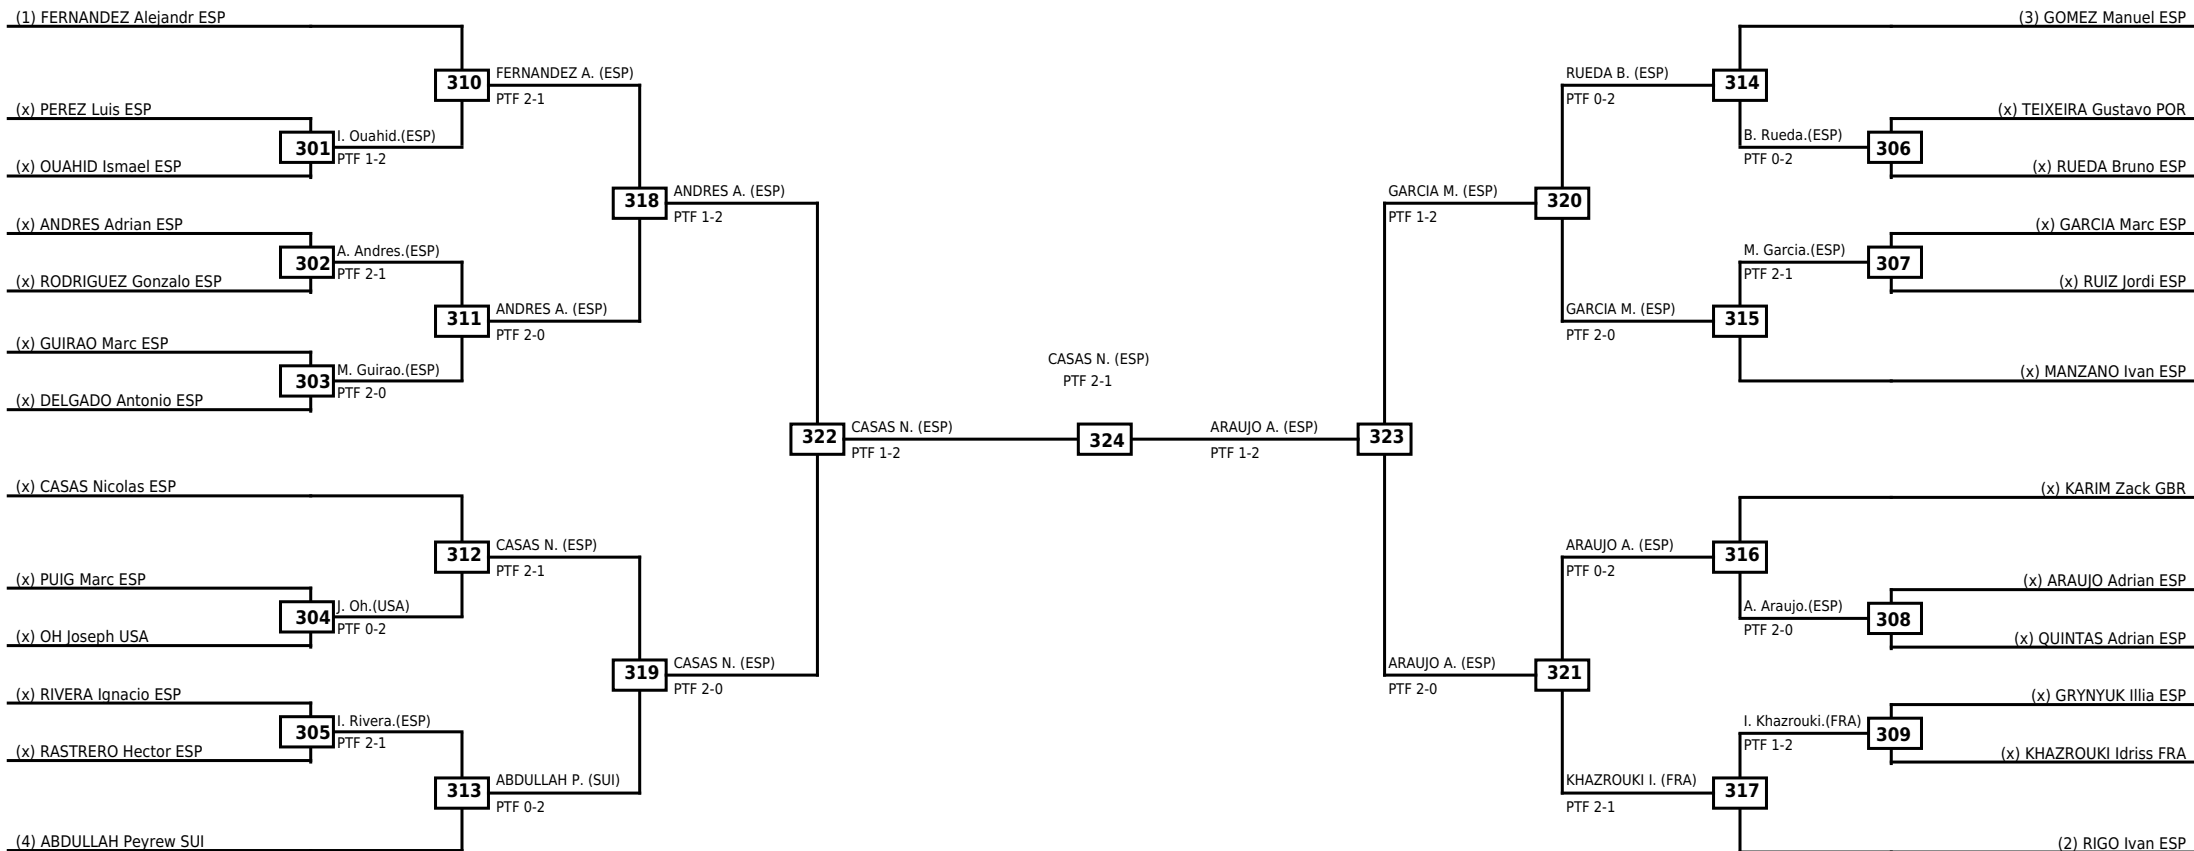

Round of 32   Round of 16   Quarterfinals   Semifinals   Final   Semifinals   Quarterfinals   Round of 16   Round of 32

Classification
1 CASAS Nicolas ESP
2 ARAUJO Adrian ESP
3 ANDRES Adrian ESP
3 GARCIA Marc ESP

LEGEND   RSC: Win by Referee stops contest   WDR: Win by Withdrawal   DQB: Win by Disqualification for Unsportsmanlike behavior
(x)Seed   PTF: Win by Final score   DSQ: Win by Disqualification   R: Round