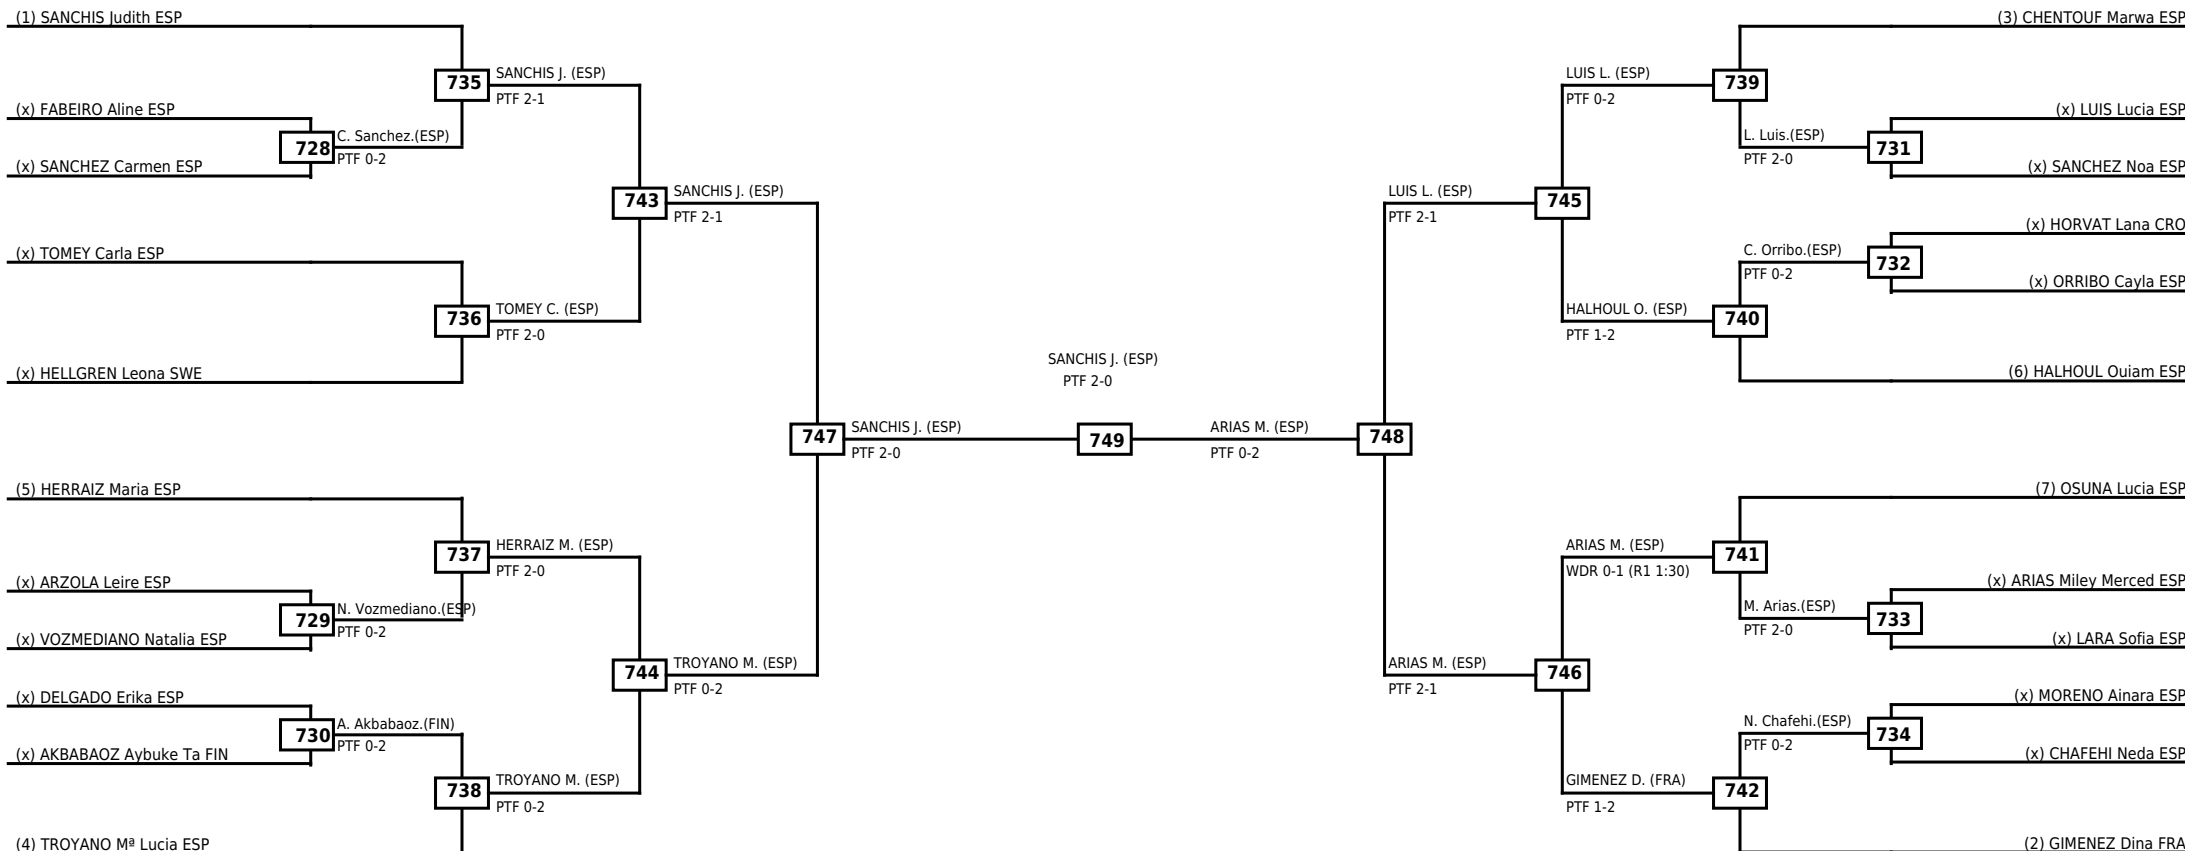

Round of 32   Round of 16   Quarterfinals   Semifinals   Final   Semifinals   Quarterfinals   Round of 16   Round of 32

Classification
1 SANCHIS Judith ESP
2 ARIAS MALDONADO Miley Mercedes ESP
3 TROYANO Mª Lucia ESP
3 LUIS Lucia ESP

LEGEND   RSC: Win by Referee stops contest   WDR: Win by Withdrawal   DQB: Win by Disqualification for Unsportsmanlike behavior
(x)Seed   PTF: Win by Final score   DSQ: Win by Disqualification   R: Round