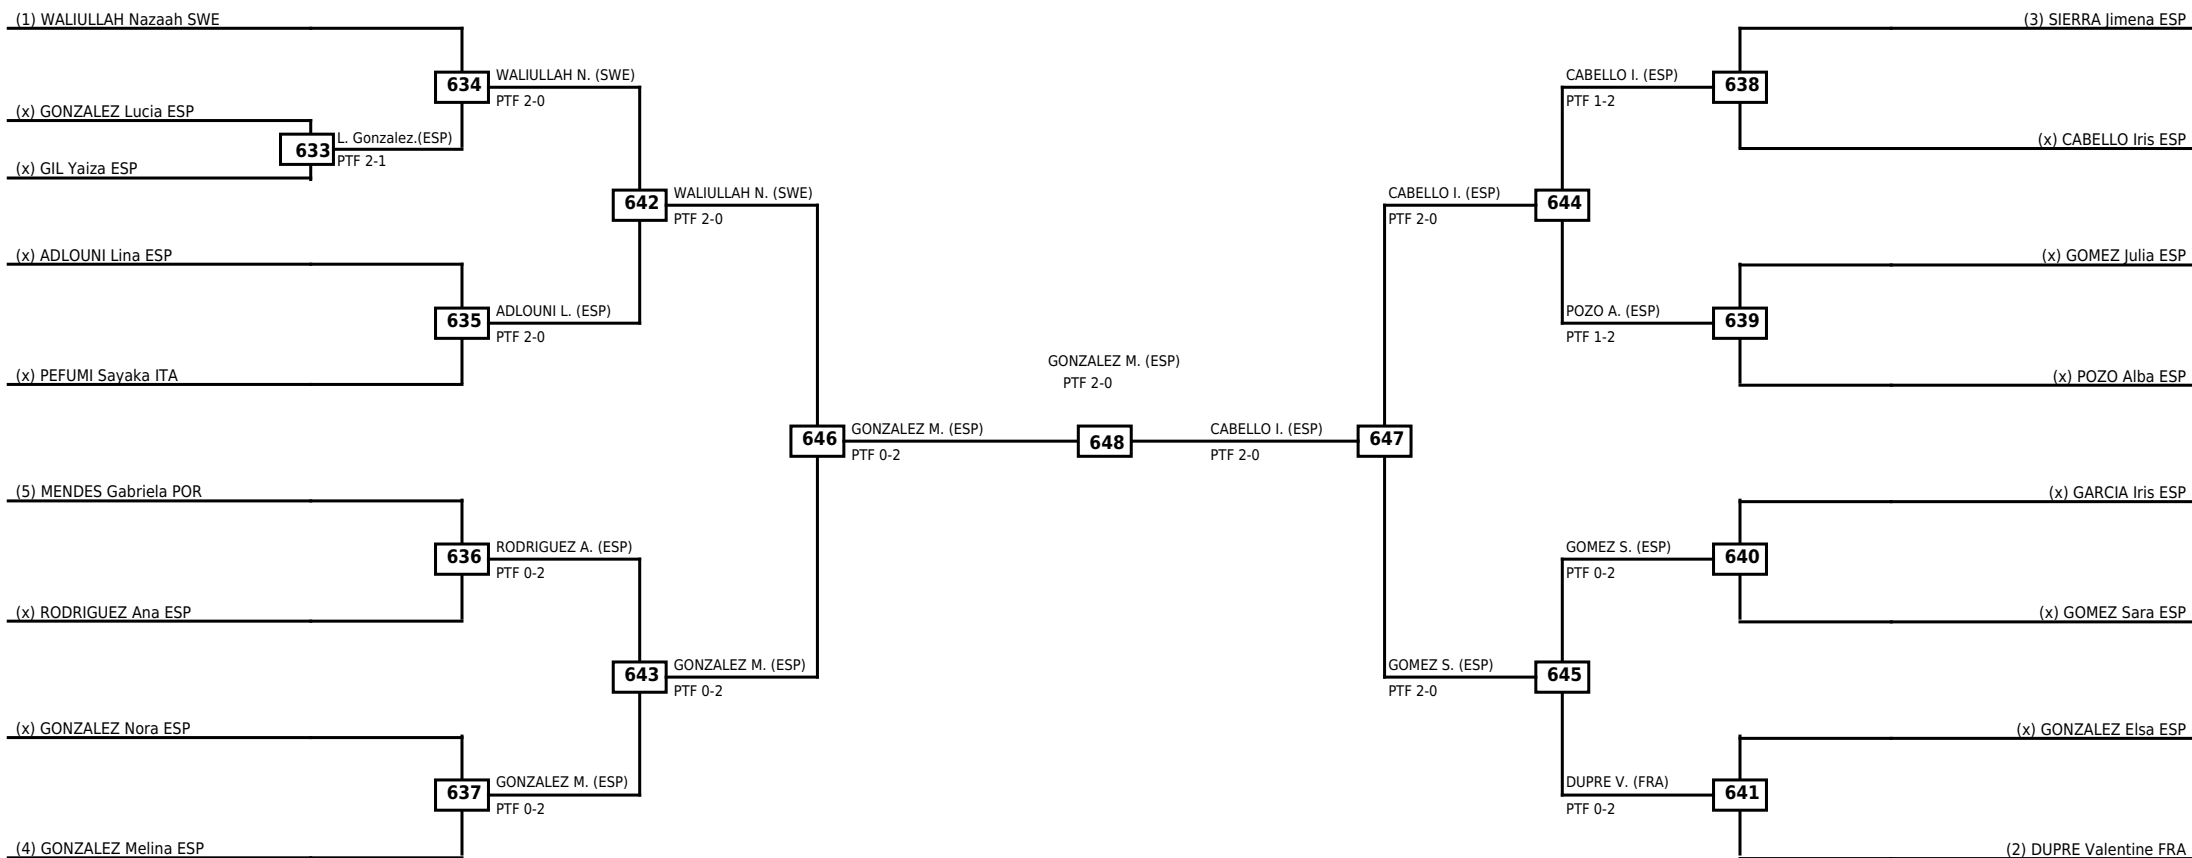

Round of 32   Round of 16   Quarterfinals   Semifinals   Final   Semifinals   Quarterfinals   Round of 16   Round of 32

Classification
1 GONZALEZ Melina ESP
2 CABELLO Iris ESP
3 WALIULLAH Nazaah SWE
3 GOMEZ Sara ESP

LEGEND RSC: Win by Referee stops contest   WDR: Win by Withdrawal   DQB: Win by Disqualification for Unsportsmanlike behavior
(x)Seed   PTF: Win by Final score   DSQ: Win by Disqualification   R: Round