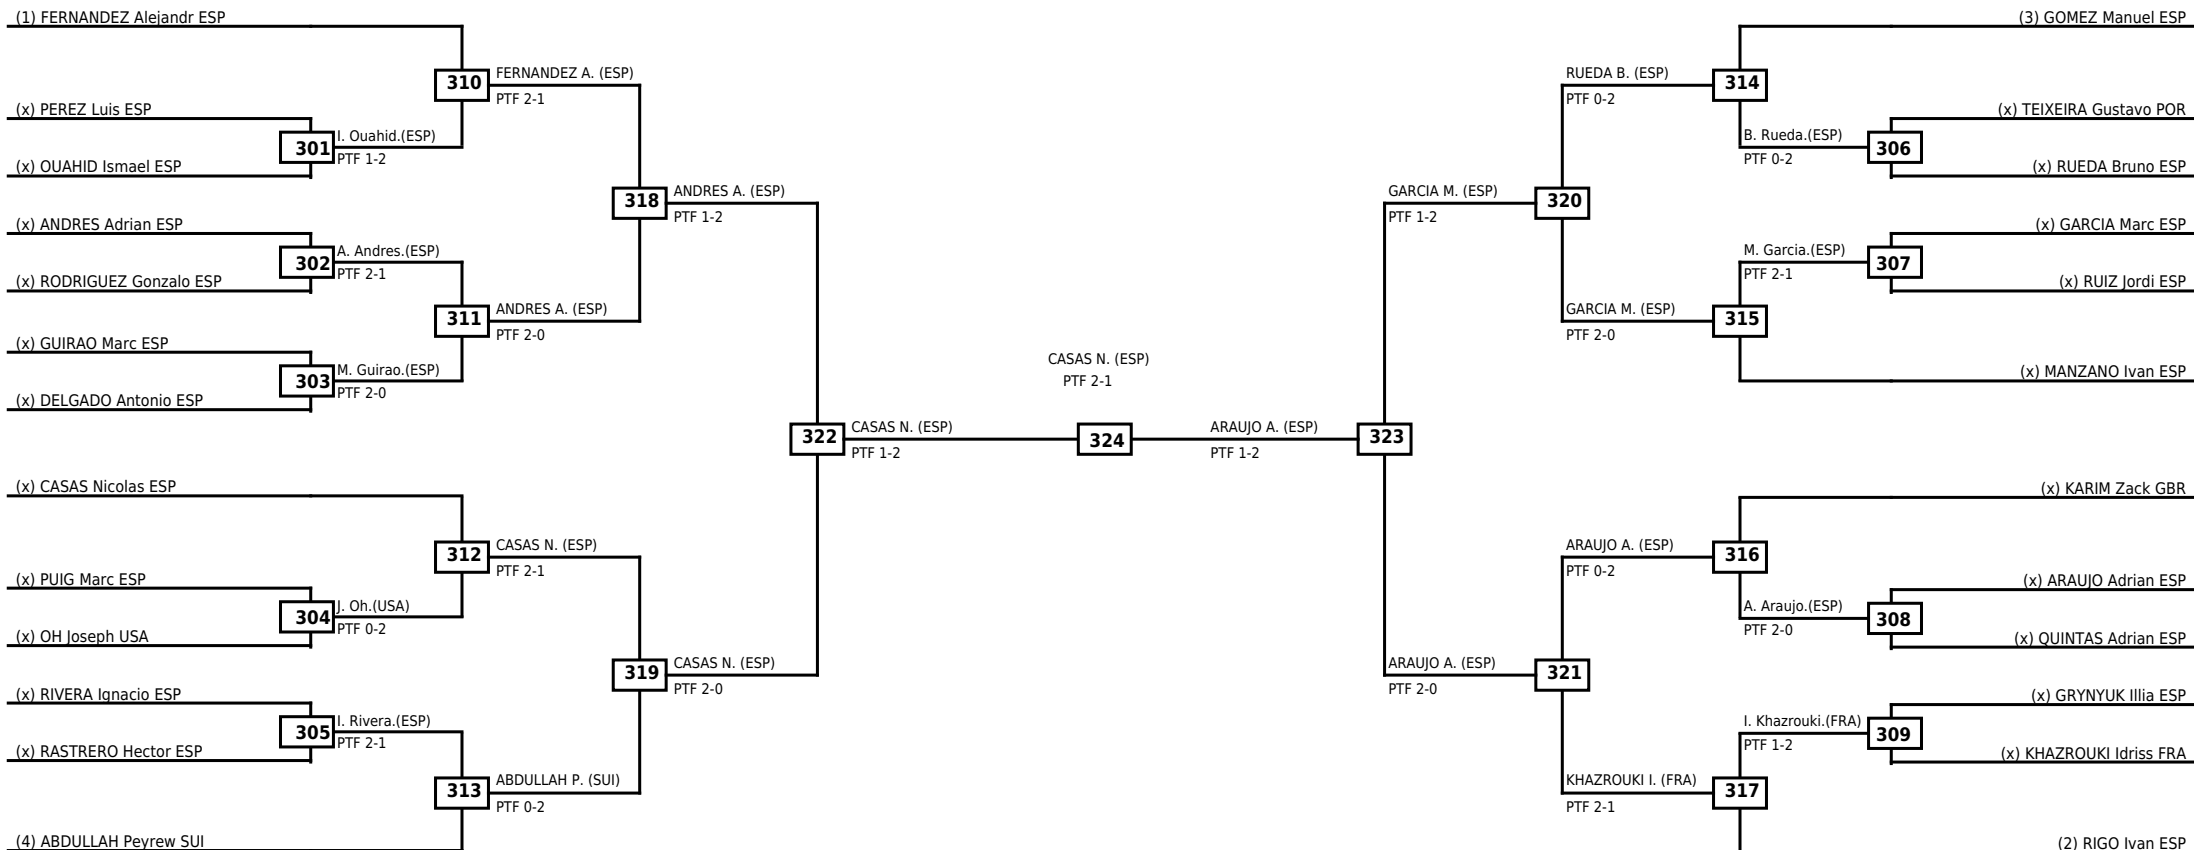

Round of 32   Round of 16   Quarterfinals   Semifinals   Final   Semifinals   Quarterfinals   Round of 16   Round of 32

Classification
1 CASAS Nicolas ESP
2 ARAUJO Adrian ESP
3 GARCIA Marc ESP
3 ANDRES Adrian ESP

LEGEND   RSC: Win by Referee stops contest   WDR: Win by Withdrawal   DQB: Win by Disqualification for Unsportsmanlike behavior
(x)Seed   PTF: Win by Final score   DSQ: Win by Disqualification   R: Round