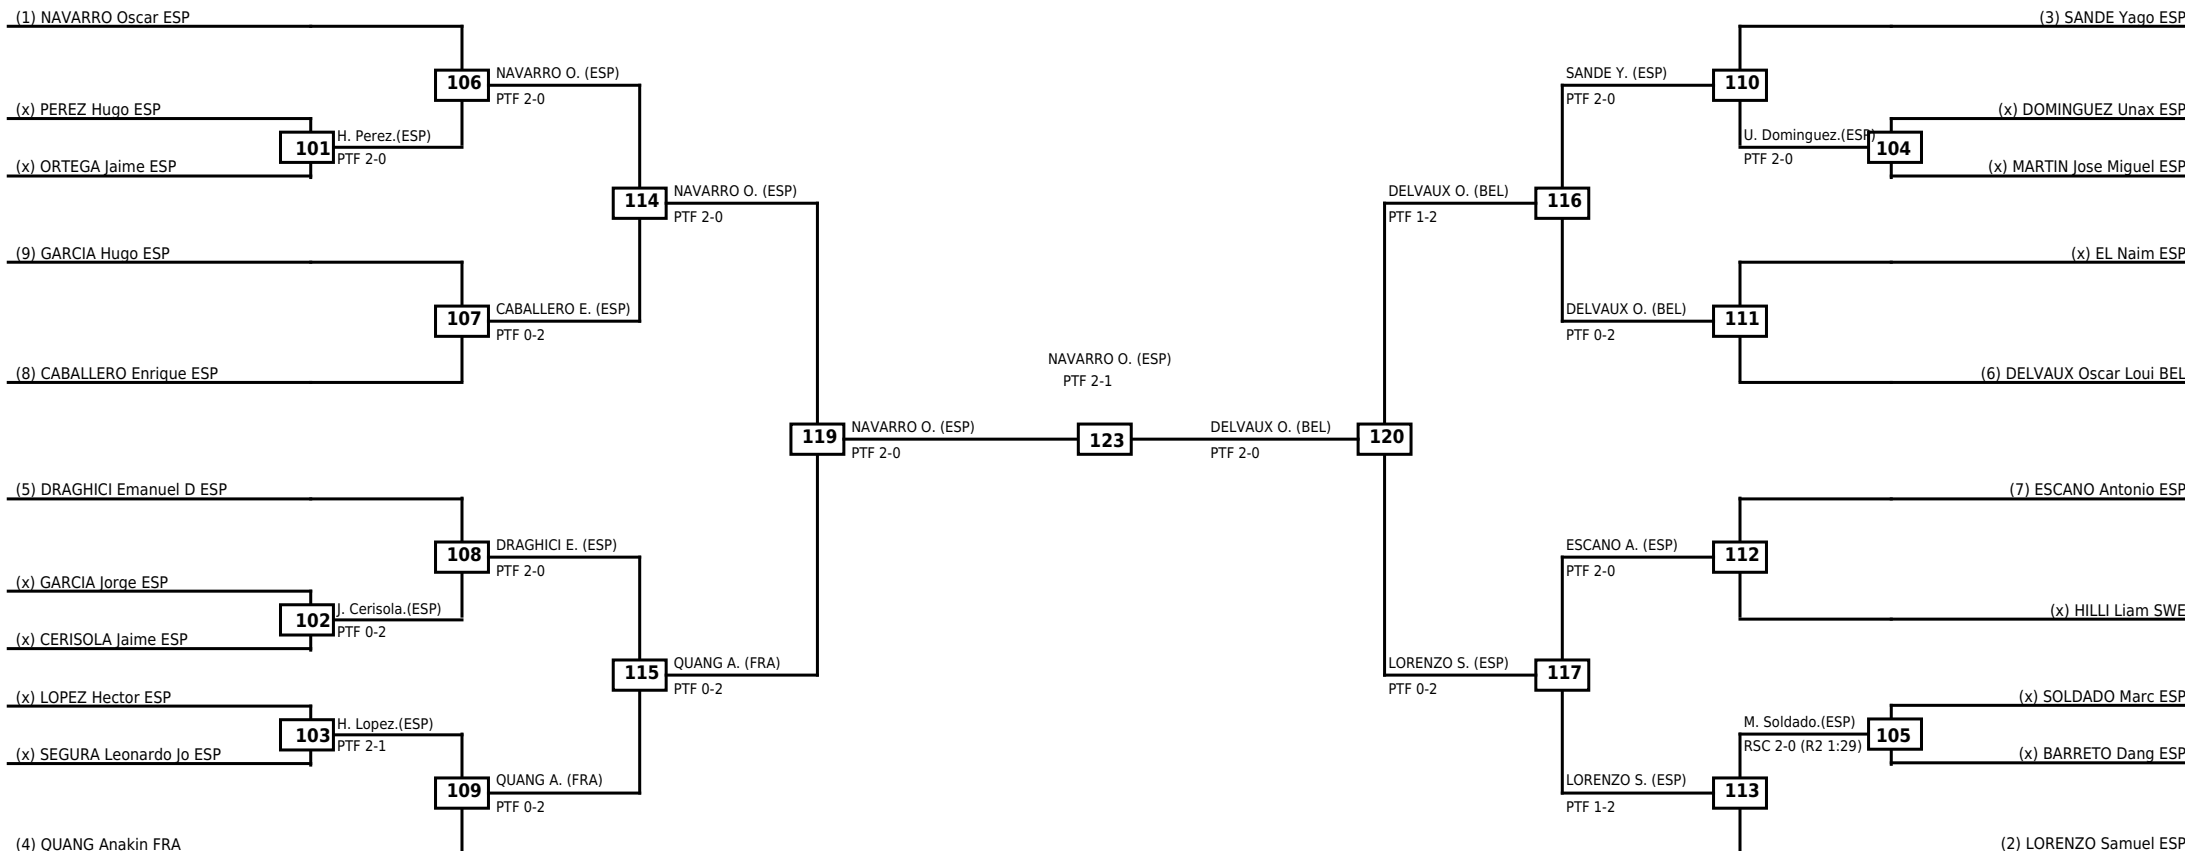

Round of 32   Round of 16   Quarterfinals   Semifinals   Final   Semifinals   Quarterfinals   Round of 16   Round of 32

Classification
1 NAVARRO Oscar ESP
2 DELVAUX Oscar Louis Y BEL
3 LORENZO Samuel ESP
3 QUANG Anakin FRA

LEGEND RSC: Win by Referee stops contest   WDR: Win by Withdrawal   DQB: Win by Disqualification for Unsportsmanlike behavior
(x)Seed   PTF: Win by Final score   DSQ: Win by Disqualification   R: Round