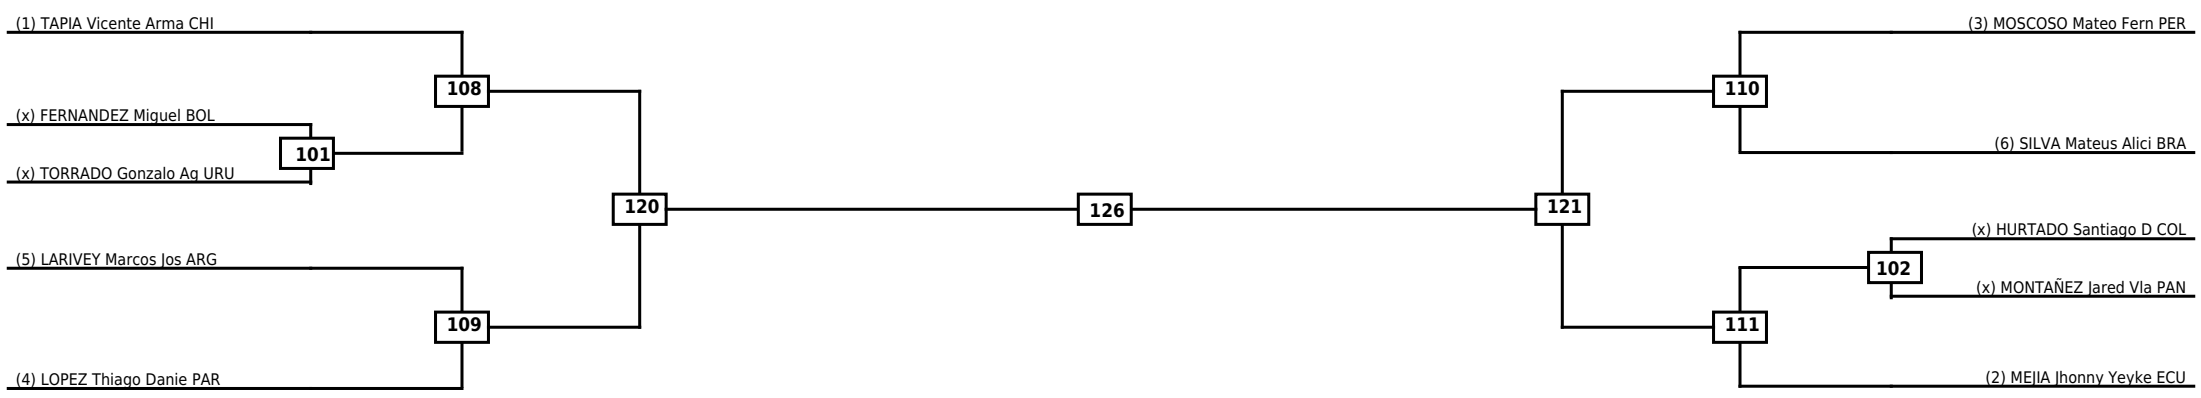

Round of 16	Quarterfinals	Semifinals	Final
-------------	---------------	------------	-------

Classification

LEGEND	RSC: Win by Referee stops contest	WDR: Win by Withdrawal	DQB: Win by Disqualification for Unsportsmanlike behavior
(x)Seed	PTF: Win by Final score	DSQ: Win by Disqualification	R: Round

Quarterfinals Semifinals

Final

Semifinals

Quarterfinals

Classification

Classification

Quarterfinals	Semifinals	Final
---------------	------------	-------

Classification

LEGEND	RSC: Win by Referee stops contest	WDR: Win by Withdrawal	DQB: Win by Disqualification for Unsportsmanlike behavior
(x)Seed	PTF: Win by Final score	DSQ: Win by Disqualification	R: Round