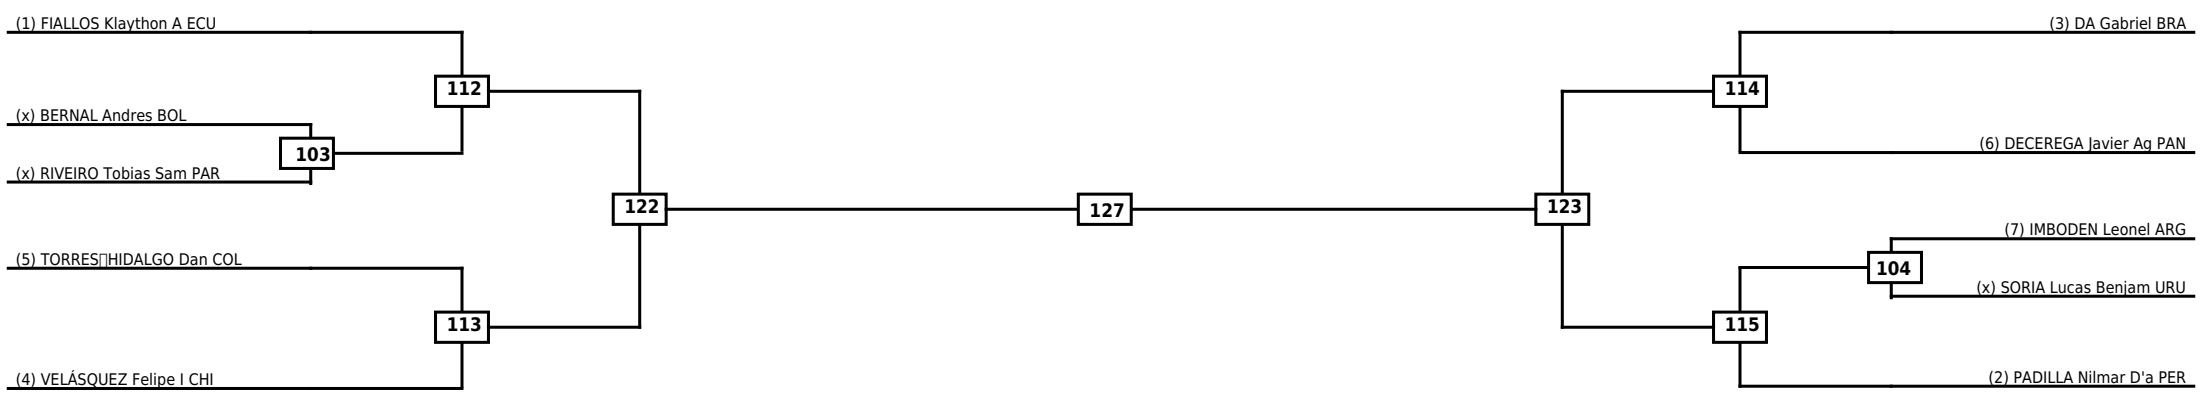

Round of 16	Quarterfinals	Semifinals	Final
-------------	---------------	------------	-------

Classification

LEGEND	RSC: Win by Referee stops contest	WDR: Win by Withdrawal	DQB: Win by Disqualification for Unsportsmanlike behavior
(x)Seed	PTF: Win by Final score	DSQ: Win by Disqualification	R: Round

Quarterfinals Semifinals

Final

Semifinals

Quarterfinals

Classification

Classification

Quarterfinals	Semifinals	Final
---------------	------------	-------

Classification

LEGEND	RSC: Win by Referee stops contest	WDR: Win by Withdrawal	DQB: Win by Disqualification for Unsportsmanlike behavior
(x)Seed	PTF: Win by Final score	DSQ: Win by Disqualification	R: Round