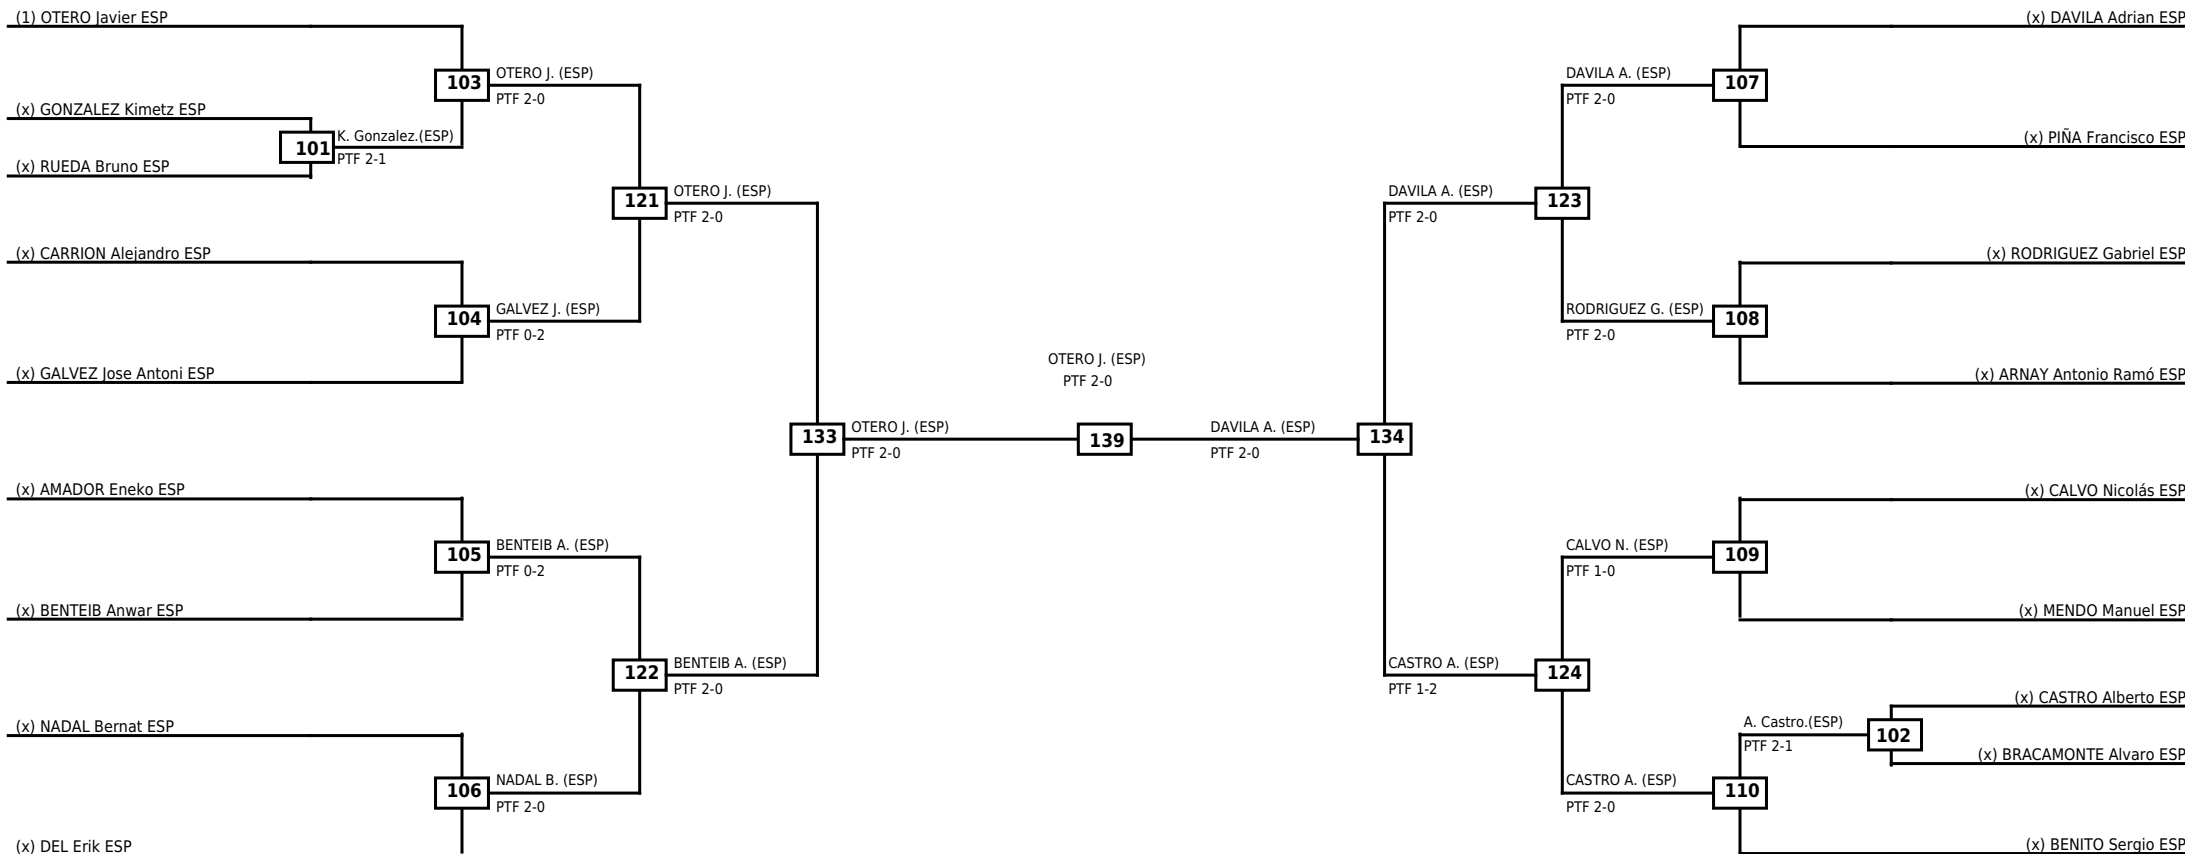

Round of 32   Round of 16   Quarterfinals   Semifinals   Final   Semifinals   Quarterfinals   Round of 16   Round of 32

Classification
1 OTERO SOUSA Javier ESP
2 DAVILA Adrian ESP
3 CASTRO GONZALEZ Alberto ESP
3 BENTEIB BENTAYEB Anwar ESP

LEGEND RSC: Win by Referee stops contest   WDR: Win by Withdrawal   DQB: Win by Disqualification for Unsportsmanlike behavior
(x)Seed   PTF: Win by Final score   DSQ: Win by Disqualification   R: Round