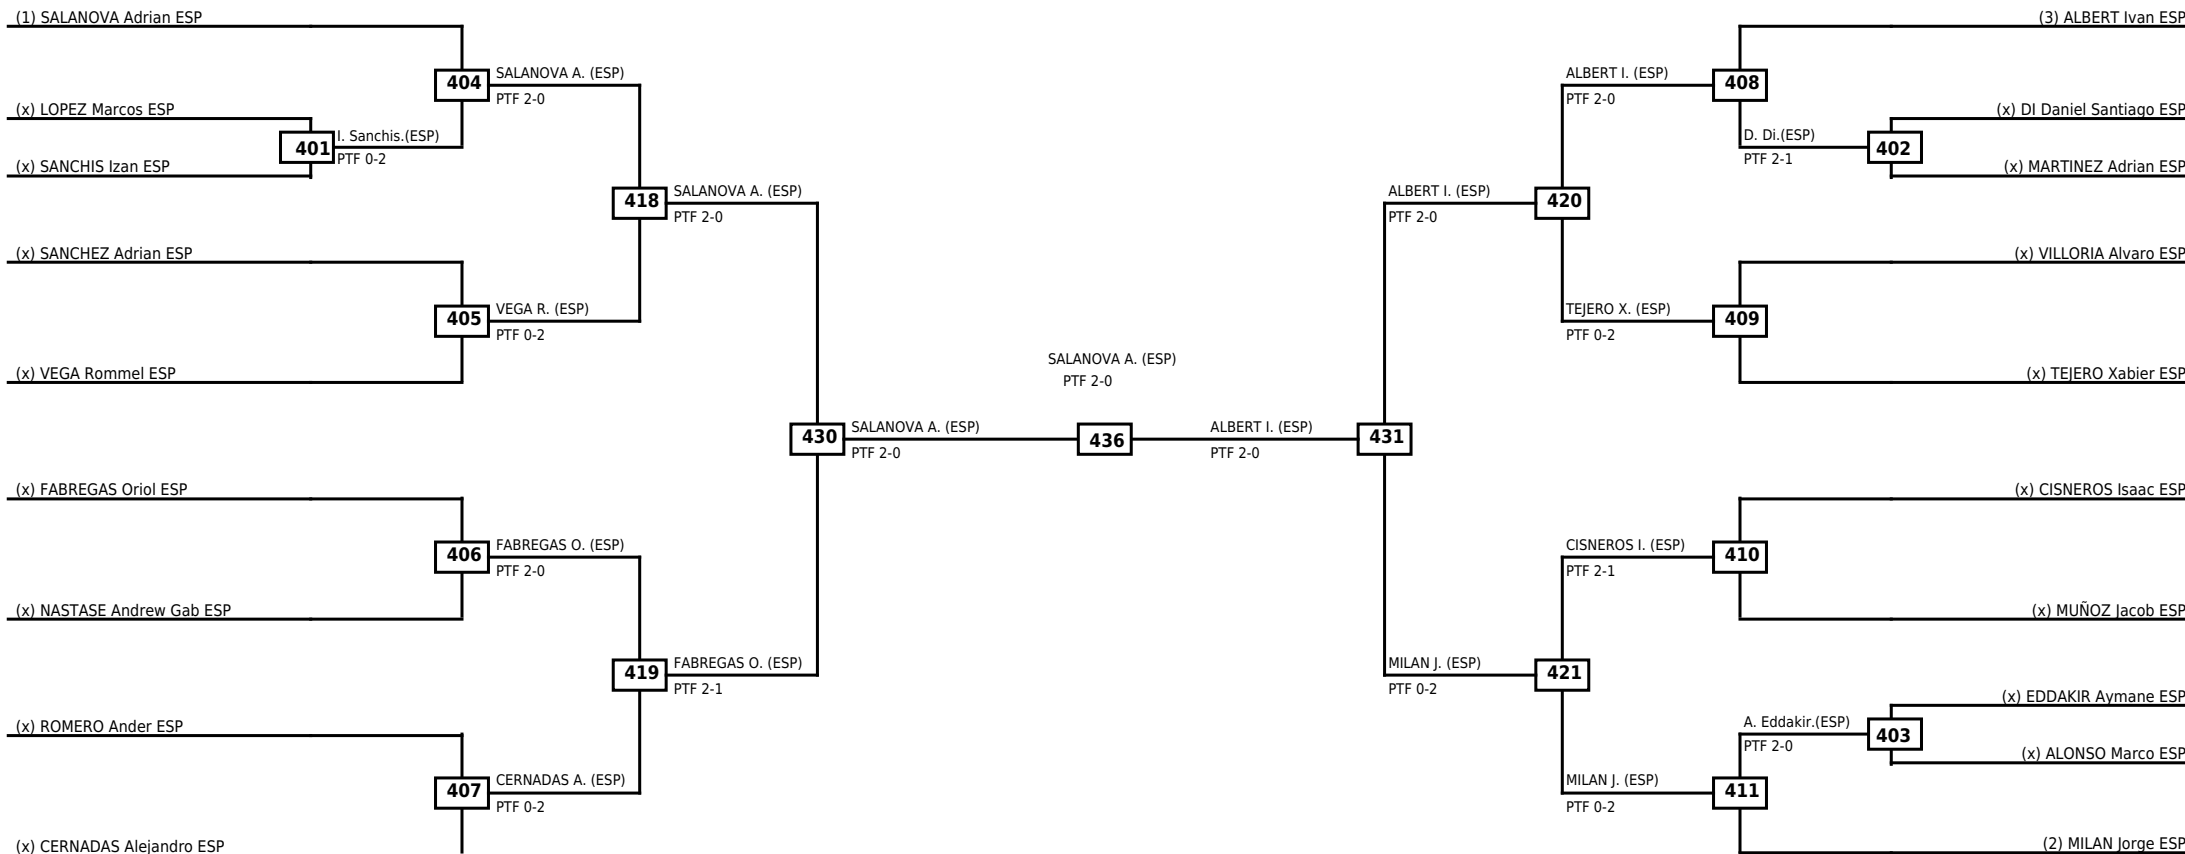

LEGEND RSC: Win by Referee stops contest WDR: Win by Withdrawal DQB: Win by Disqualification for Unsportsmanlike behavior
 (x)Seed PTF: Win by Final score DSQ: Win by Disqualification R: Round

Round of 32 Round of 16 Quarterfinals Semifinals Final Semifinals Quarterfinals Round of 16 Round of 32

Round of 32 Round of 16 Quarterfinals Semifinals Final Semifinals Quarterfinals Round of 16 Round of 32

Classification
1 SALANOVA LISTE Adrian ESP
2 ALBERT Ivan ESP
3 FABREGAS RECIO Oriol ESP
3 MILAN CANOVAS Jorge ESP