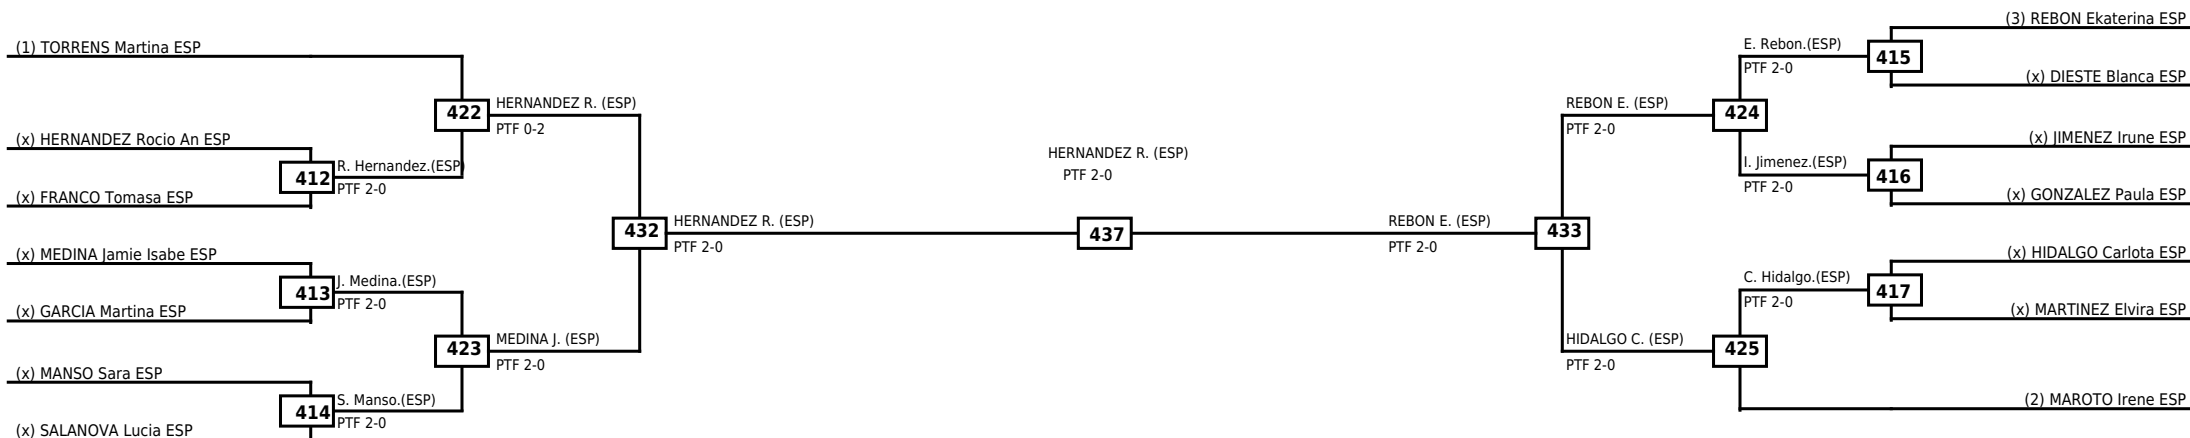

LEGEND	RSC: Win by Referee stops contest	WDR: Win by Withdrawal	DQB: Win by Disqualification for Unsportsmanlike behavior
(x)Seed	PTF: Win by Final score	DSQ: Win by Disqualification	R: Round

**Round of 16 Quarterfinals Semifinals**

**Final**

**Semifinals**

**Quarterfinals Round of 16**

Classification
1 FERNÁNDEZ Julia ESP
2 MURILLO Alba ESP
3 MORA DOMINGUEZ Paula ESP
3 GONZALEZ GONZALEZ Adriana ESP

LEGEND RSC: Win by Referee stops contest WDR: Win by Withdrawal DQB: Win by Disqualification for Unsportsmanlike behavior  
 (x)Seed PTF: Win by Final score DSQ: Win by Disqualification R: Round

**Round of 16 Quarterfinals Semifinals**

**Final**

**Semifinals**

**Quarterfinals Round of 16**

Classification
1 HERNANDEZ Rocio Anahi ESP
2 REBON FEDOROVA Ekaterina ESP
3 MEDINA Jamie Isabel ESP
3 HIDALGO NAVARRO Carlota ESP

LEGEND RSC: Win by Referee stops contest WDR: Win by Withdrawal DQB: Win by Disqualification for Unsportsmanlike behavior  
 (x)Seed PTF: Win by Final score DSQ: Win by Disqualification R: Round

**Round of 32   Round of 16   Quarterfinals   Semifinals   Final   Semifinals   Quarterfinals   Round of 16   Round of 32**