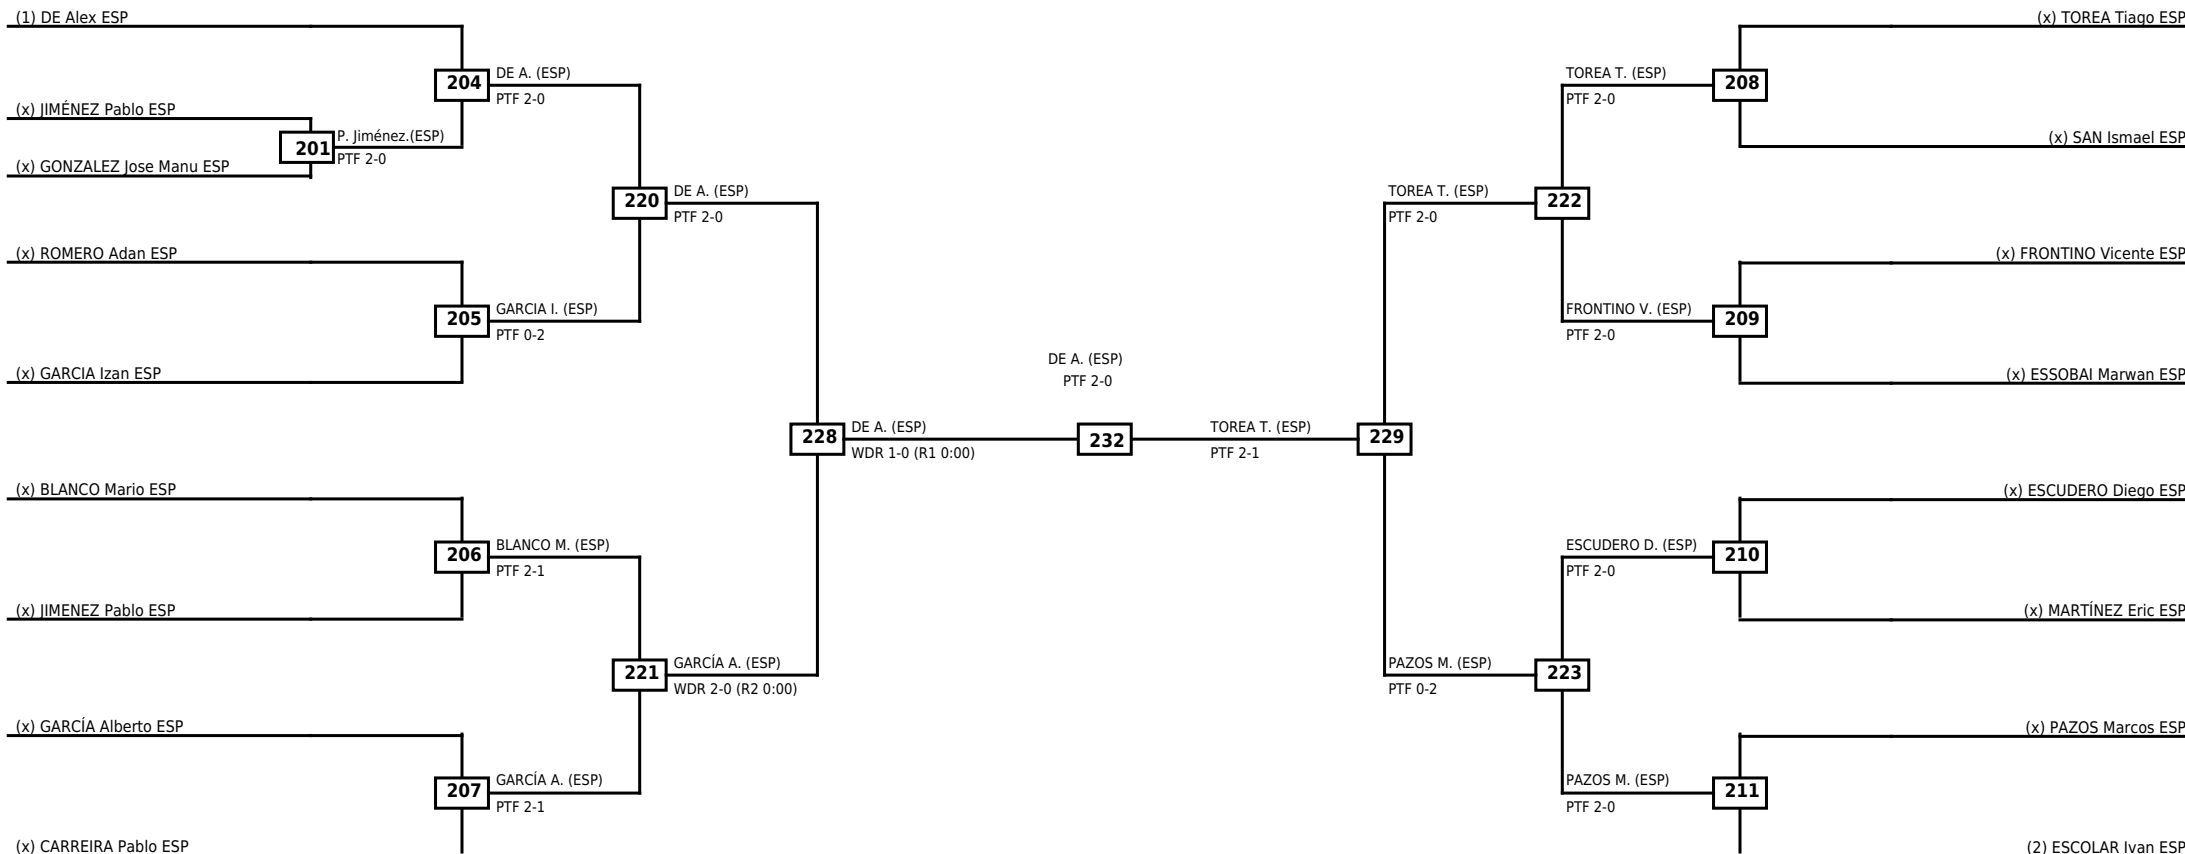

Round of 32   Round of 16   Quarterfinals   Semifinals   Final   Semifinals   Quarterfinals   Round of 16   Round of 32

Classification
1 DE Alex ESP
2 TOREA Tiago ESP
3 GARCÍA GARCIA Alberto ESP
3 PAZOS SIERRA Marcos ESP

LEGEND RSC: Win by Referee stops contest WDR: Win by Withdrawal DQB: Win by Disqualification for Unsportsmanlike behavior
(x)Seed PTF: Win by Final score DSQ: Win by Disqualification R: Round