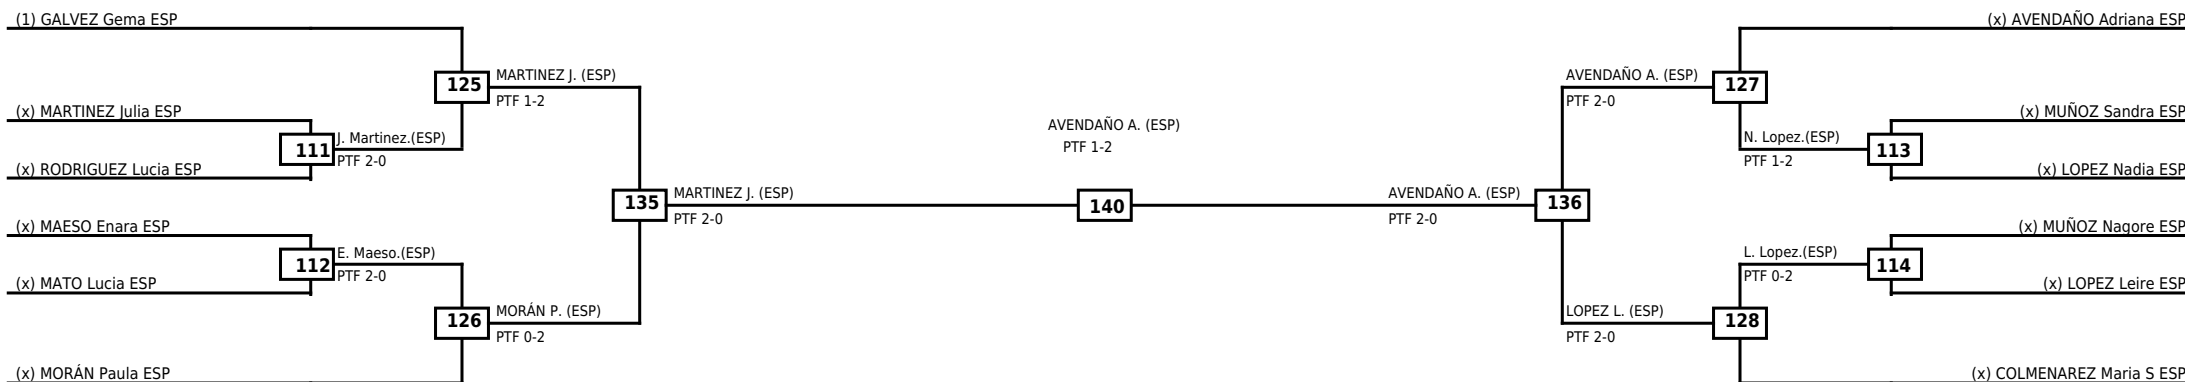

Round of 16	Quarterfinals	Semifinals	Final
-------------	---------------	------------	-------

Classification
1 FERNANDEZ RODRIGUEZ Elisa ESP
2 IBARS Anna ESP
3 GARCÍA Sofia ESP
3 FERNÁNDEZ LÓPEZ Oihane ESP

LEGEND RSC: Win by Referee stops contest    WDR: Win by Withdrawal    DQB: Win by Disqualification for Unsportsmanlike behavior  
 (x)Seed    PTF: Win by Final score    DSQ: Win by Disqualification    R: Round

**Round of 16 Quarterfinals Semifinals**

**Final**

**Semifinals**

**Quarterfinals Round of 16**

Classification
1 AVENDAÑO HERNANDEZ Adriana ESP
2 MARTINEZ Julia ESP
3 LOPEZ RAMIREZ Leire ESP
3 MORÁN Paula ESP