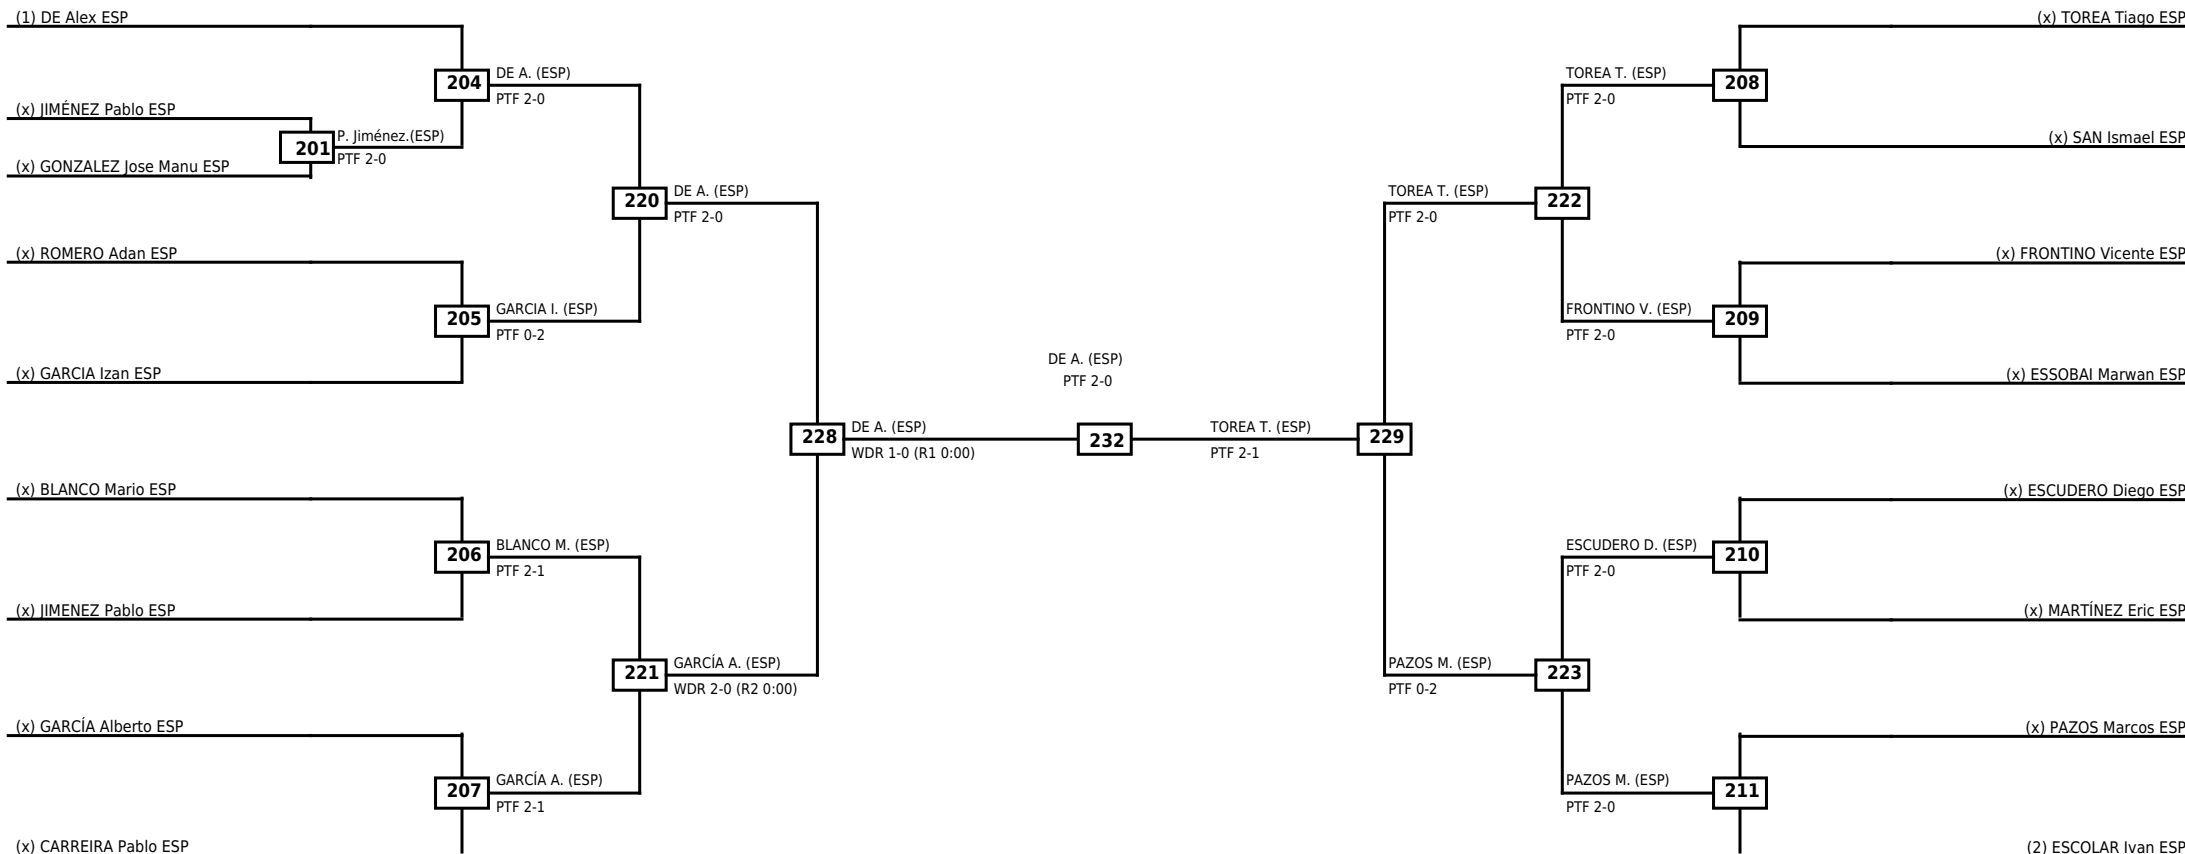

**Round of 32   Round of 16   Quarterfinals   Semifinals   Final   Semifinals   Quarterfinals   Round of 16   Round of 32**

Classification
1 SALANOVA LISTE Adrian ESP
2 ALBERT Ivan ESP
3 FABREGAS RECIO Oriol ESP
3 MILAN CANOVAS Jorge ESP

LEGEND RSC: Win by Referee stops contest   WDR: Win by Withdrawal   DQB: Win by Disqualification for Unsportsmanlike behavior  
(x)Seed   PTF: Win by Final score   DSQ: Win by Disqualification   R: Round

**Round of 32   Round of 16   Quarterfinals   Semifinals   Final   Semifinals   Quarterfinals   Round of 16   Round of 32**

Classification
1 FERNANDEZ Nicolas ESP
2 ZABALETA LAGHBIAR Aaron ESP
3 ARETXABALA LOPEZ Iñigo ESP
3 MONTOYA Alvaro ESP