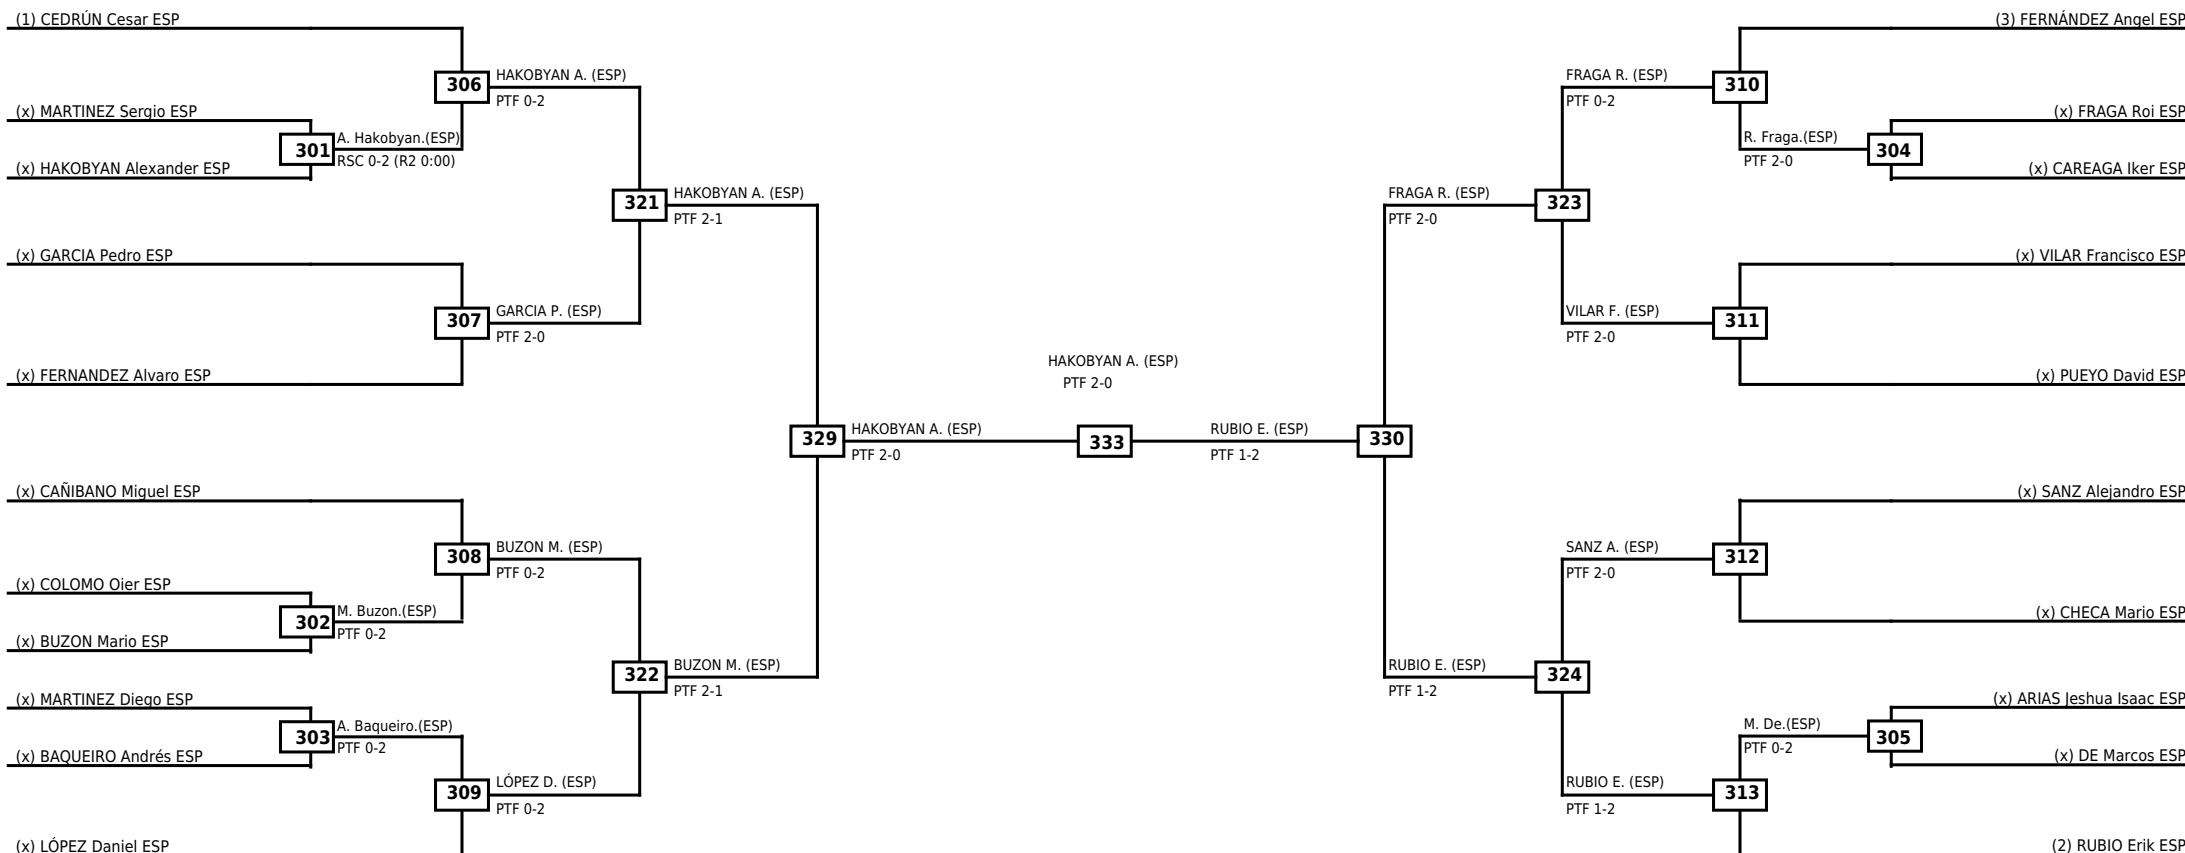

Round of 32   Round of 16   Quarterfinals   Semifinals   Final   Semifinals   Quarterfinals   Round of 16   Round of 32

Classification
1 HAKOBYAN Alexander ESP
2 RUBIO Erik ESP
3 FRAGA GARCIA CORONA Roi ESP
3 BUZON MORENO Mario ESP

LEGEND RSC: Win by Referee stops contest WDR: Win by Withdrawal DQB: Win by Disqualification for Unsportsmanlike behavior
(x)Seed PTF: Win by Final score DSQ: Win by Disqualification R: Round