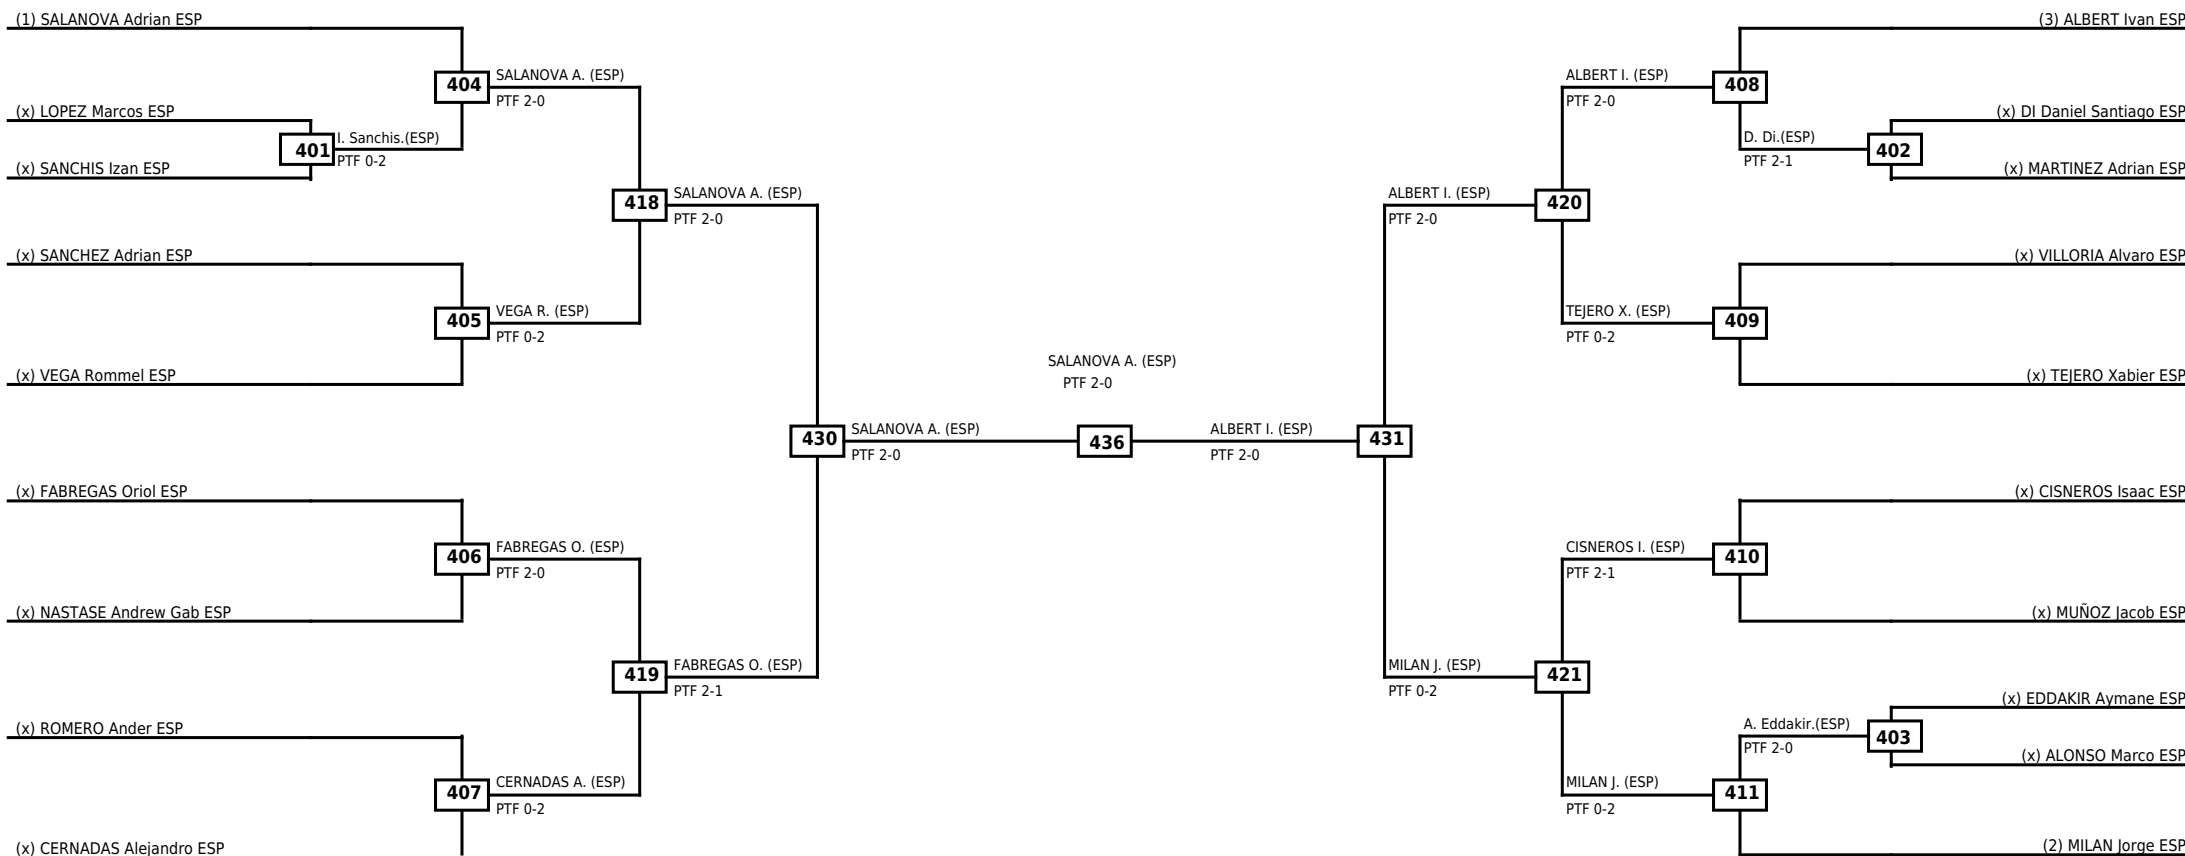

Round of 32   Round of 16   Quarterfinals   Semifinals   Final   Semifinals   Quarterfinals   Round of 16   Round of 32

Classification
1 SALANOVA LISTE Adrian ESP
2 ALBERT Ivan ESP
3 FABREGAS RECIO Oriol ESP
3 MILAN CANOVAS Jorge ESP

LEGEND RSC: Win by Referee stops contest   WDR: Win by Withdrawal   DQB: Win by Disqualification for Unsportsmanlike behavior
(x)Seed   PTF: Win by Final score   DSQ: Win by Disqualification   R: Round