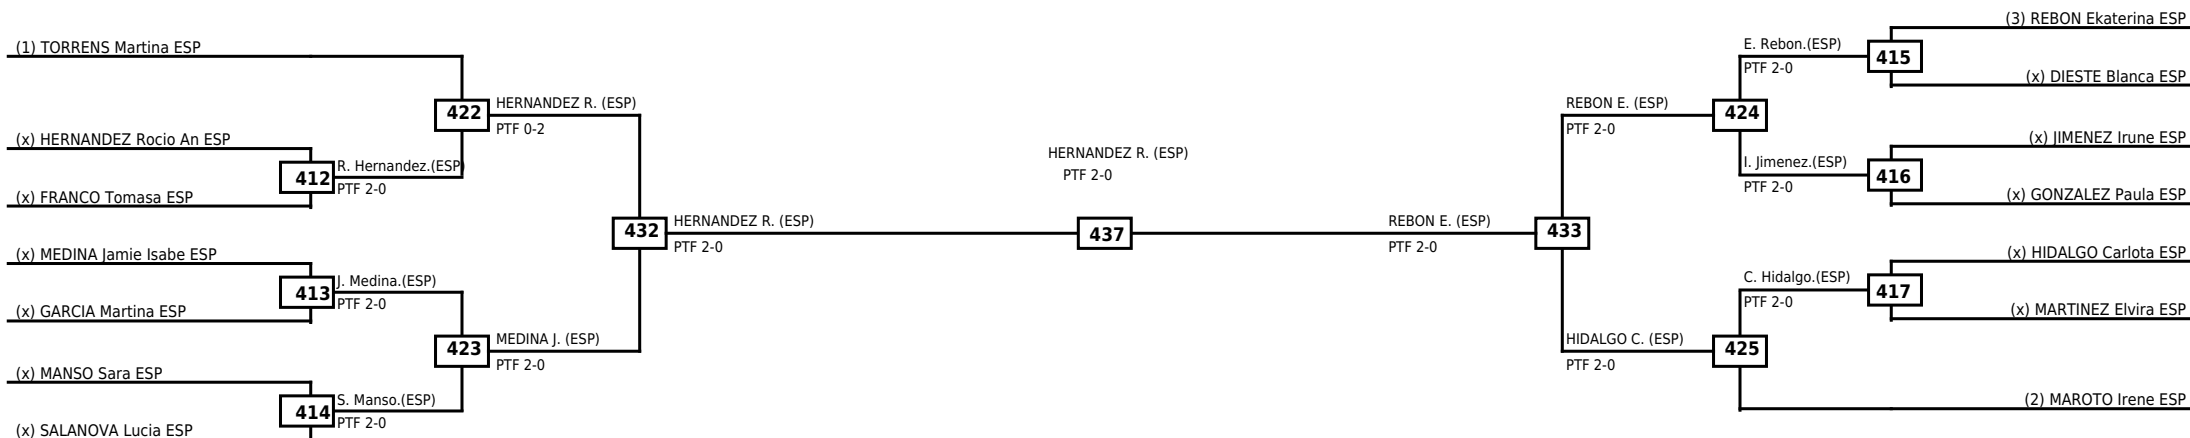

LEGEND	RSC: Win by Referee stops contest	WDR: Win by Withdrawal	DQB: Win by Disqualification for Unsportsmanlike behavior
(x)Seed	PTF: Win by Final score	DSQ: Win by Disqualification	R: Round

Round of 16	Quarterfinals	Semifinals	Final
-------------	---------------	------------	-------

Classification
1 FERNÁNDEZ Julia ESP
2 MURILLO Alba ESP
3 MORA DOMINGUEZ Paula ESP
3 GONZALEZ GONZALEZ Adriana ESP

LEGEND RSC: Win by Referee stops contest WDR: Win by Withdrawal DQB: Win by Disqualification for Unsportsmanlike behavior
 (x)Seed PTF: Win by Final score DSQ: Win by Disqualification R: Round

Round of 16 Quarterfinals Semifinals

Final

Semifinals

Quarterfinals Round of 16

Classification
1 HERNANDEZ Rocio Anahi ESP
2 REBON FEDOROVA Ekaterina ESP
3 MEDINA Jamie Isabel ESP
3 HIDALGO NAVARRO Carlota ESP

LEGEND RSC: Win by Referee stops contest WDR: Win by Withdrawal DQB: Win by Disqualification for Unsportsmanlike behavior
 (x)Seed PTF: Win by Final score DSQ: Win by Disqualification R: Round

Round of 32 Round of 16 Quarterfinals Semifinals Final Semifinals Quarterfinals Round of 16 Round of 32