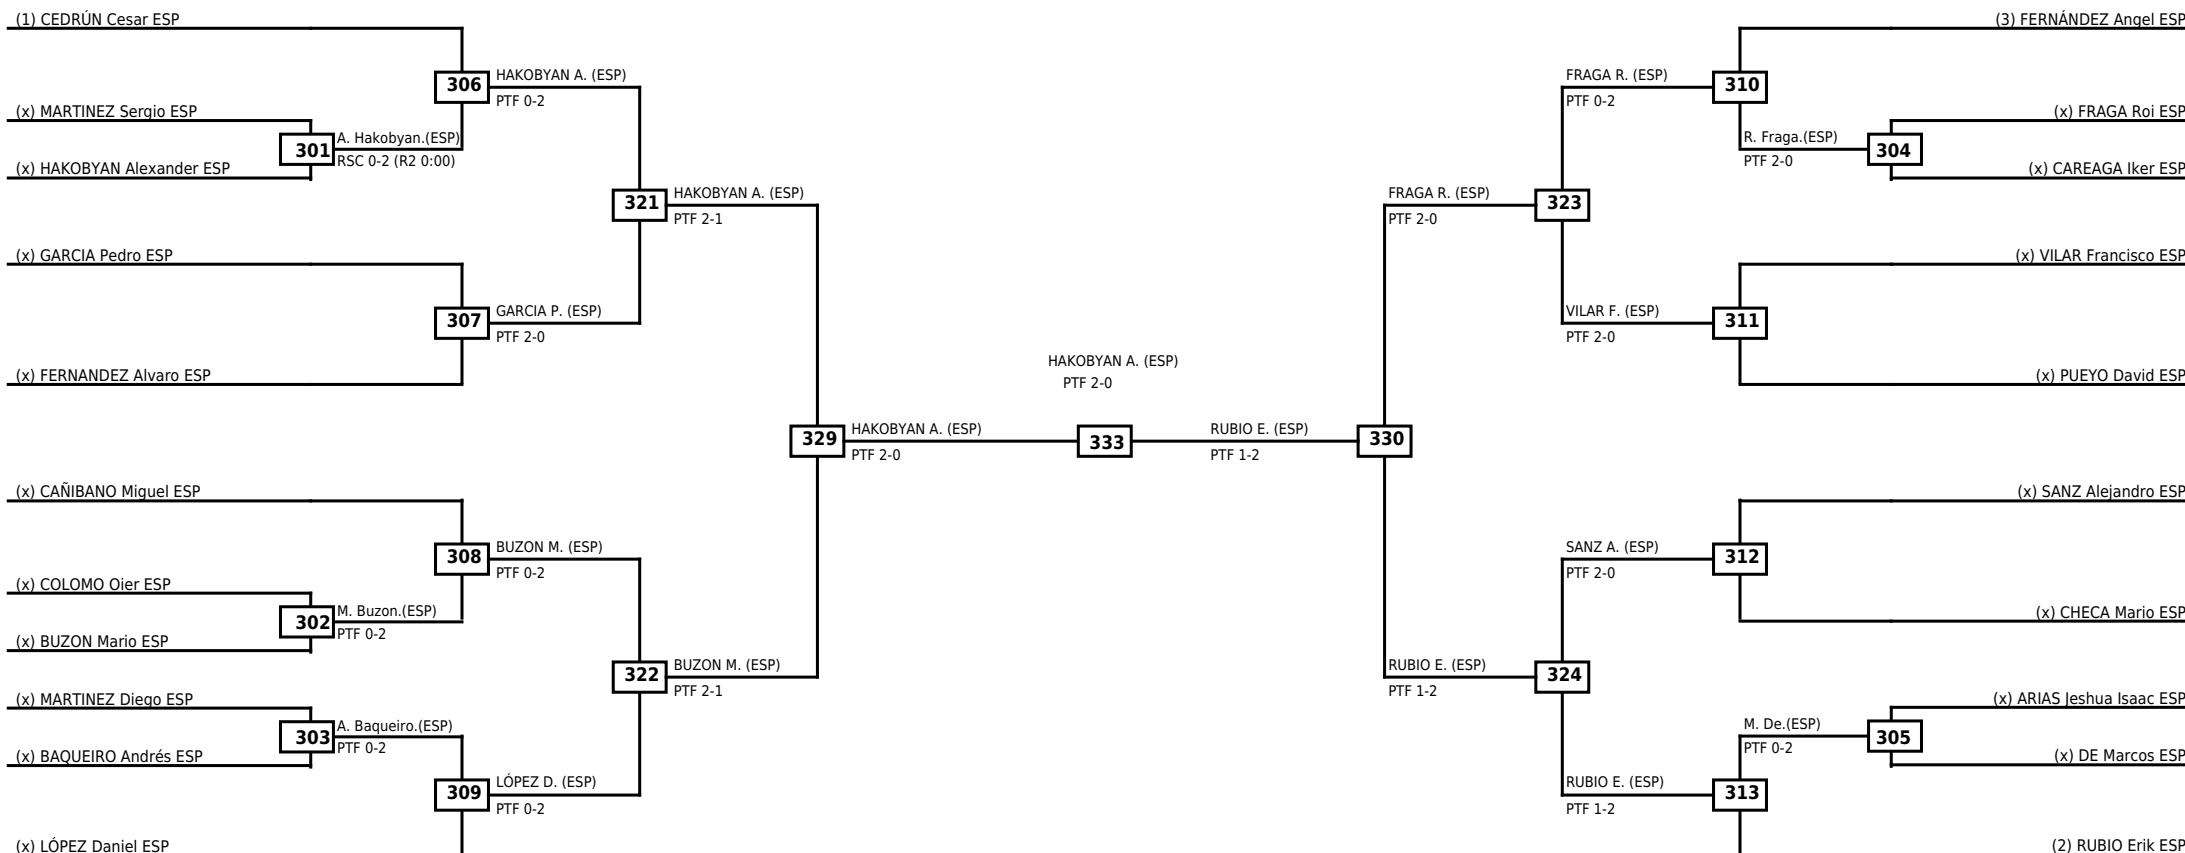

Round of 16 Quarterfinals Semifinals

Final

Semifinals

Quarterfinals Round of 16

Classification
1 ACOSTA SANTANA Saúl ESP
2 MALLO PENA Iago ESP
3 REGRAGUI Ziad ESP
3 HENARES MORALES Javier ESP

LEGEND RSC: Win by Referee stops contest WDR: Win by Withdrawal DQB: Win by Disqualification for Unsportsmanlike behavior
 (x)Seed PTF: Win by Final score DSQ: Win by Disqualification R: Round

Round of 32 Round of 16 Quarterfinals Semifinals Final Semifinals Quarterfinals Round of 16 Round of 32

Classification
1 PACHECO Jesus ESP
2 ELSHAMI Karim ESP
3 MATILLA BORBA Adrian ESP
3 BENCHAHBA BENOUKHAYE Adam ESP

LEGEND RSC: Win by Referee stops contest WDR: Win by Withdrawal DQB: Win by Disqualification for Unsportsmanlike behavior
 (x)Seed PTF: Win by Final score DSQ: Win by Disqualification R: Round

Round of 32 Round of 16 Quarterfinals Semifinals Final Semifinals Quarterfinals Round of 16 Round of 32