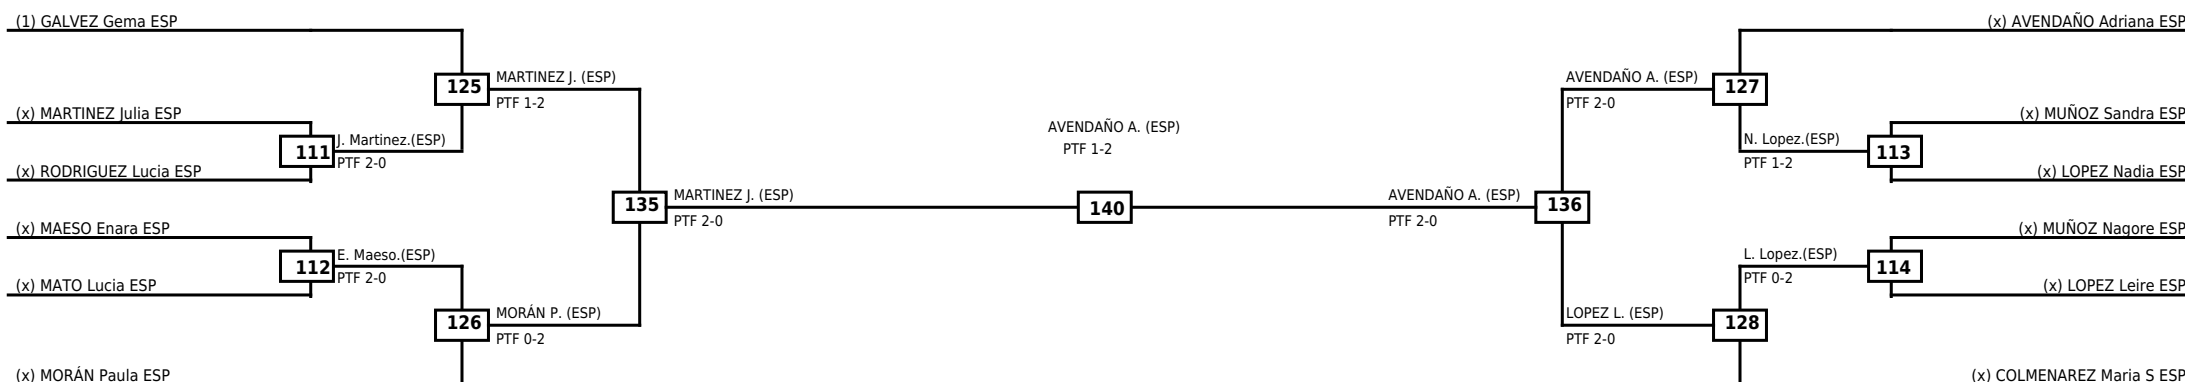

Classification
1 SESAR VILA Carla ESP
2 ALONSO CRESPO Alicia ESP
3 DOMINGUEZ Marta ESP
3 EL HARCHE KONING Nora ESP

LEGEND RSC: Win by Referee stops contest WDR: Win by Withdrawal DQB: Win by Disqualification for Unsportsmanlike behavior
(x)Seed PTF: Win by Final score DSQ: Win by Disqualification R: Round

Round of 16	Quarterfinals	Semifinals	Final
-------------	---------------	------------	-------

Classification
1 FERNANDEZ RODRIGUEZ Elisa ESP
2 IBARS Anna ESP
3 GARCÍA Sofia ESP
3 FERNÁNDEZ LÓPEZ Oihane ESP

LEGEND RSC: Win by Referee stops contest WDR: Win by Withdrawal DQB: Win by Disqualification for Unsportsmanlike behavior
 (x)Seed PTF: Win by Final score DSQ: Win by Disqualification R: Round

Round of 16 Quarterfinals Semifinals

Final

Semifinals

Quarterfinals Round of 16

Classification
1 AVENDAÑO HERNANDEZ Adriana ESP
2 MARTINEZ Julia ESP
3 LOPEZ RAMIREZ Leire ESP
3 MORÁN Paula ESP

LEGEND RSC: Win by Referee stops contest WDR: Win by Withdrawal DQB: Win by Disqualification for Unsportsmanlike behavior
 (x)Seed PTF: Win by Final score DSQ: Win by Disqualification R: Round