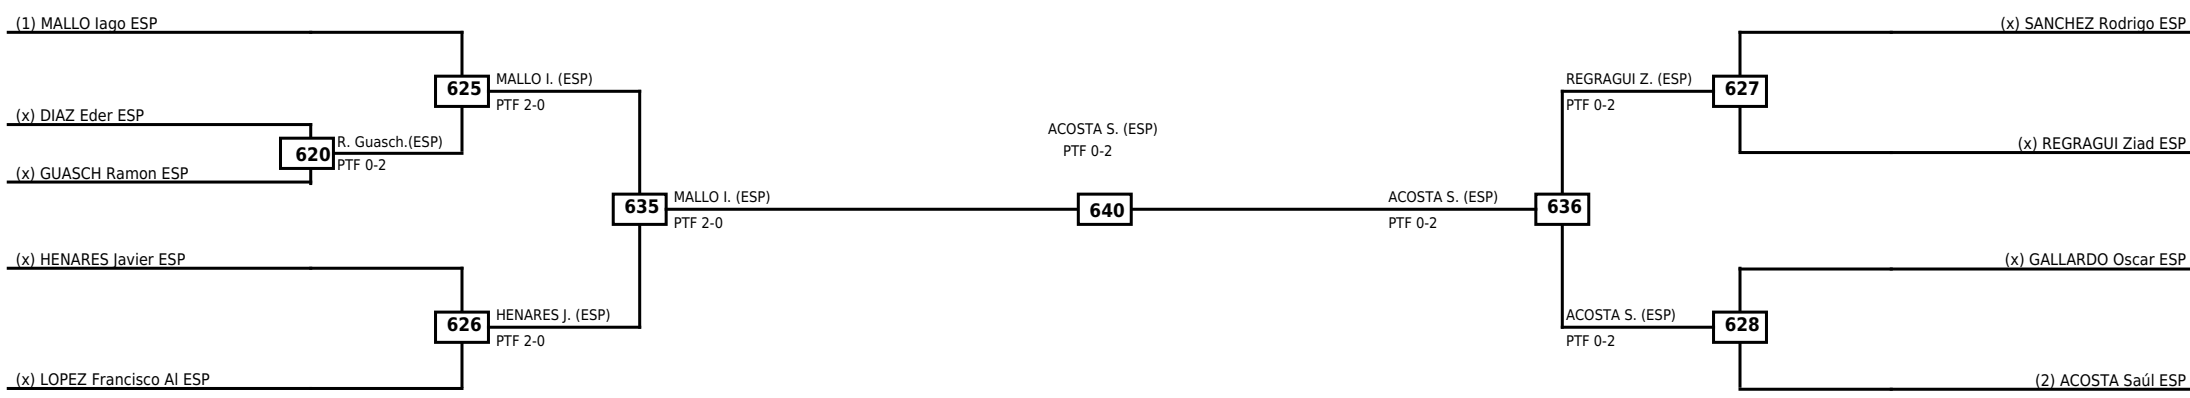

Round of 16	Quarterfinals	Semifinals	Final

Classification
1 ACOSTA SANTANA Saúl ESP
2 MALLO PENA Iago ESP
3 REGRAGUI Ziad ESP
3 HENARES MORALES Javier ESP

LEGEND	RSC: Win by Referee stops contest	WDR: Win by Withdrawal	DQB: Win by Disqualification for Unsportsmanlike behavior
(x)Seed	PTF: Win by Final score	DSQ: Win by Disqualification	R: Round