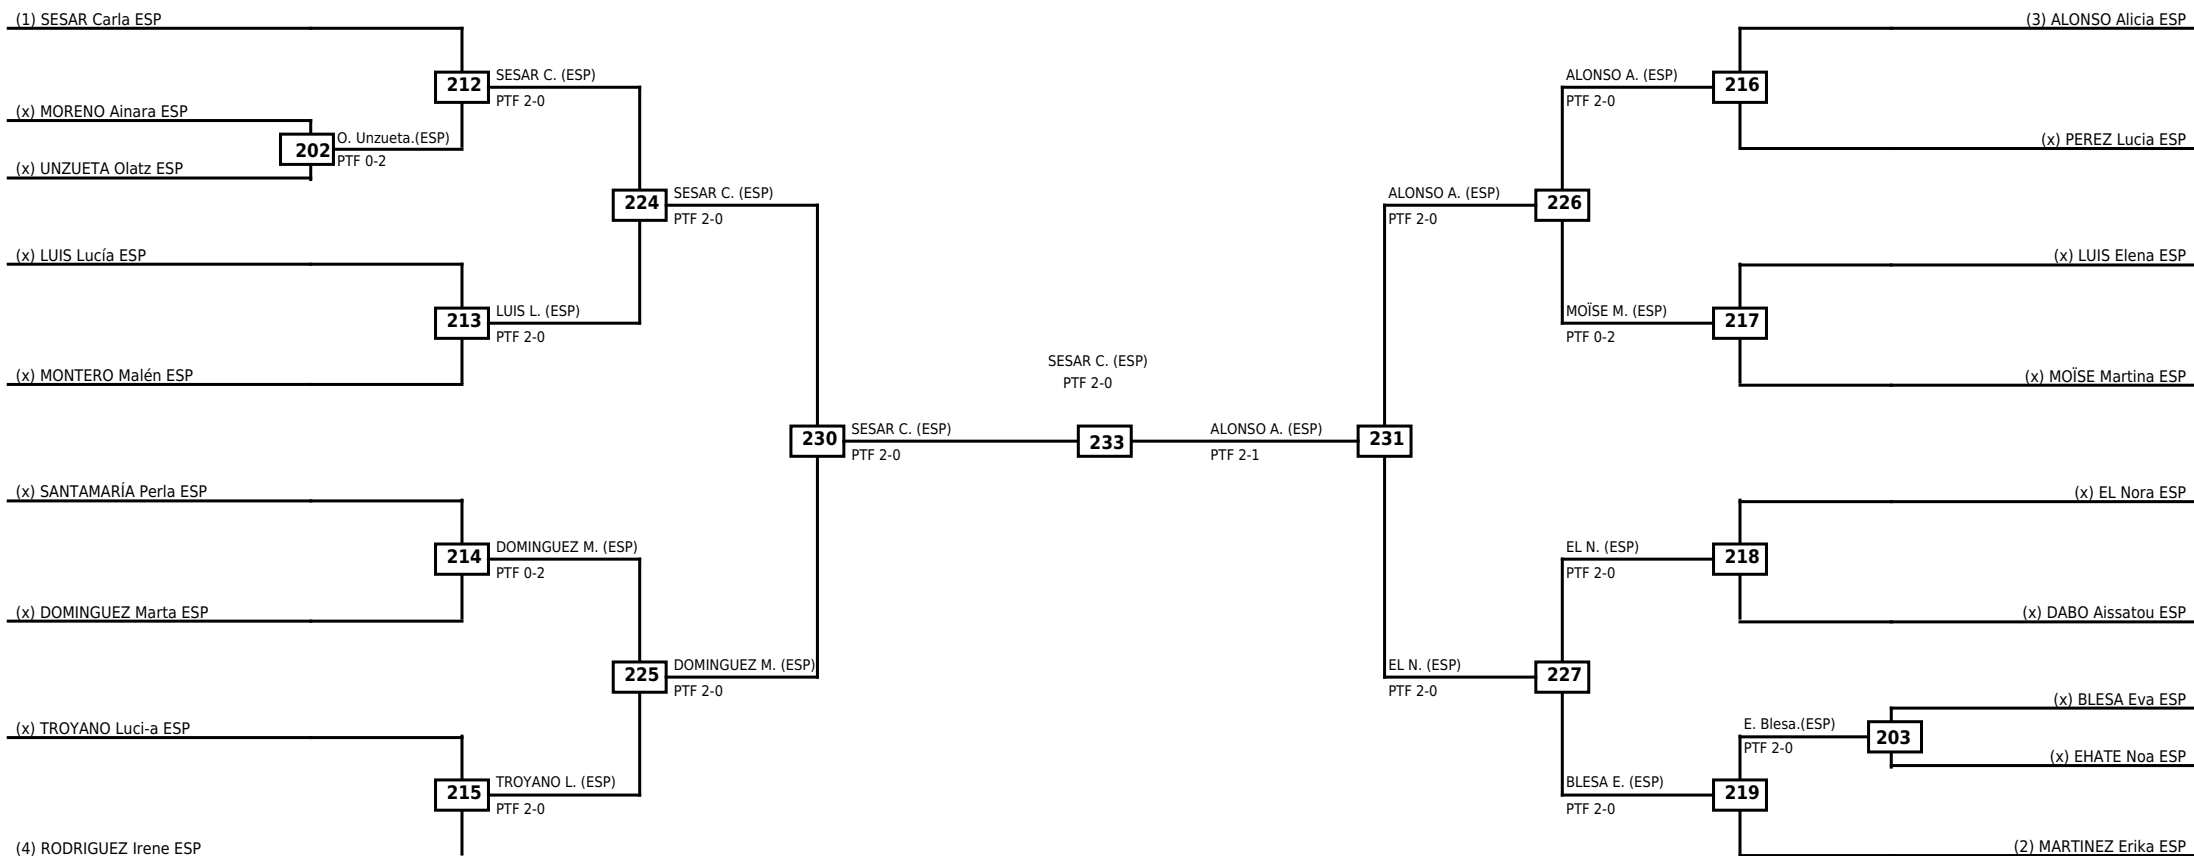

**Round of 16 Quarterfinals Semifinals**

**Final**

**Semifinals**

**Quarterfinals Round of 16**

Classification
1 HERNANDEZ Rocio Anahi ESP
2 REBON FEDOROVA Ekaterina ESP
3 MEDINA Jamie Isabel ESP
3 HIDALGO NAVARRO Carlota ESP

LEGEND RSC: Win by Referee stops contest WDR: Win by Withdrawal DQB: Win by Disqualification for Unsportsmanlike behavior  
 (x)Seed PTF: Win by Final score DSQ: Win by Disqualification R: Round

**Round of 32   Round of 16   Quarterfinals   Semifinals   Final   Semifinals   Quarterfinals   Round of 16   Round of 32**