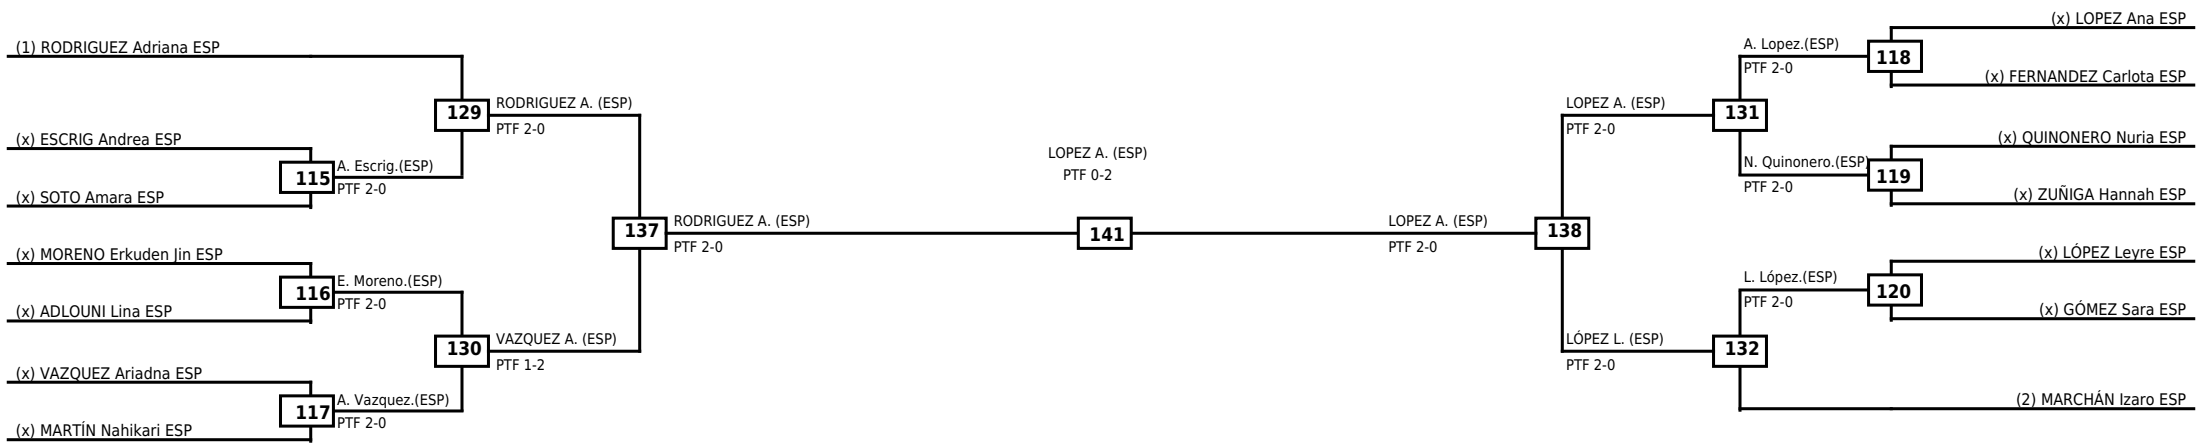

LEGEND RSC: Win by Referee stops contest WDR: Win by Withdrawal DQB: Win by Disqualification for Unsportsmanlike behavior
 (x)Seed PTF: Win by Final score DSQ: Win by Disqualification R: Round

Round of 16 Quarterfinals Semifinals

Final

Semifinals

Quarterfinals Round of 16

Classification
1 AVENDAÑO HERNANDEZ Adriana ESP
2 MARTINEZ Julia ESP
3 LOPEZ RAMIREZ Leire ESP
3 MORÁN Paula ESP

LEGEND RSC: Win by Referee stops contest WDR: Win by Withdrawal DQB: Win by Disqualification for Unsportsmanlike behavior
 (x)Seed PTF: Win by Final score DSQ: Win by Disqualification R: Round

Round of 16	Quarterfinals	Semifinals	Final
-------------	---------------	------------	-------

Classification
1 LOPEZ Ana ESP
2 RODRIGUEZ TOLEDO Adriana ESP
3 LÓPEZ RAMÍREZ Leyre ESP
3 VAZQUEZ KABDUR Ariadna ESP

LEGEND	RSC: Win by Referee stops contest	WDR: Win by Withdrawal	DQB: Win by Disqualification for Unsportsmanlike behavior
(x)Seed	PTF: Win by Final score	DSQ: Win by Disqualification	R: Round

Round of 16	Quarterfinals	Semifinals	Final
-------------	---------------	------------	-------