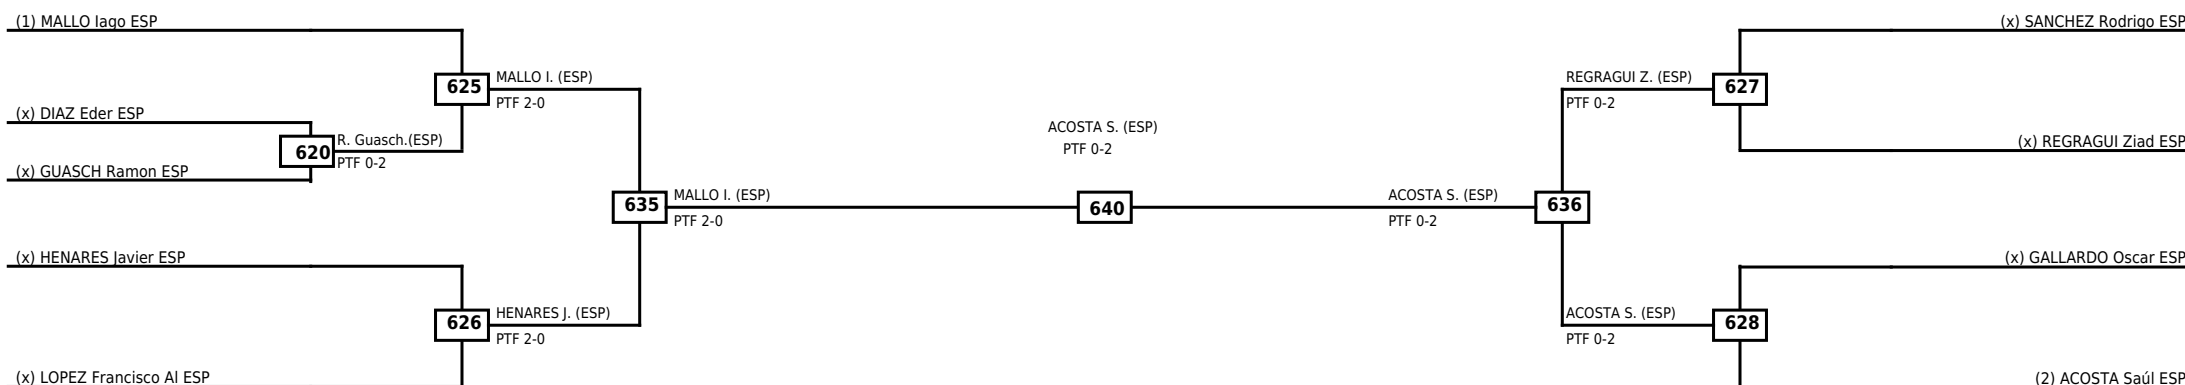

Round of 16 Quarterfinals Semifinals

Final

Semifinals

Quarterfinals Round of 16

Classification
1 ACOSTA SANTANA Saúl ESP
2 MALLO PENA Iago ESP
3 REGRAGUI Ziad ESP
3 HENARES MORALES Javier ESP

LEGEND RSC: Win by Referee stops contest WDR: Win by Withdrawal DQB: Win by Disqualification for Unsportsmanlike behavior
 (x)Seed PTF: Win by Final score DSQ: Win by Disqualification R: Round