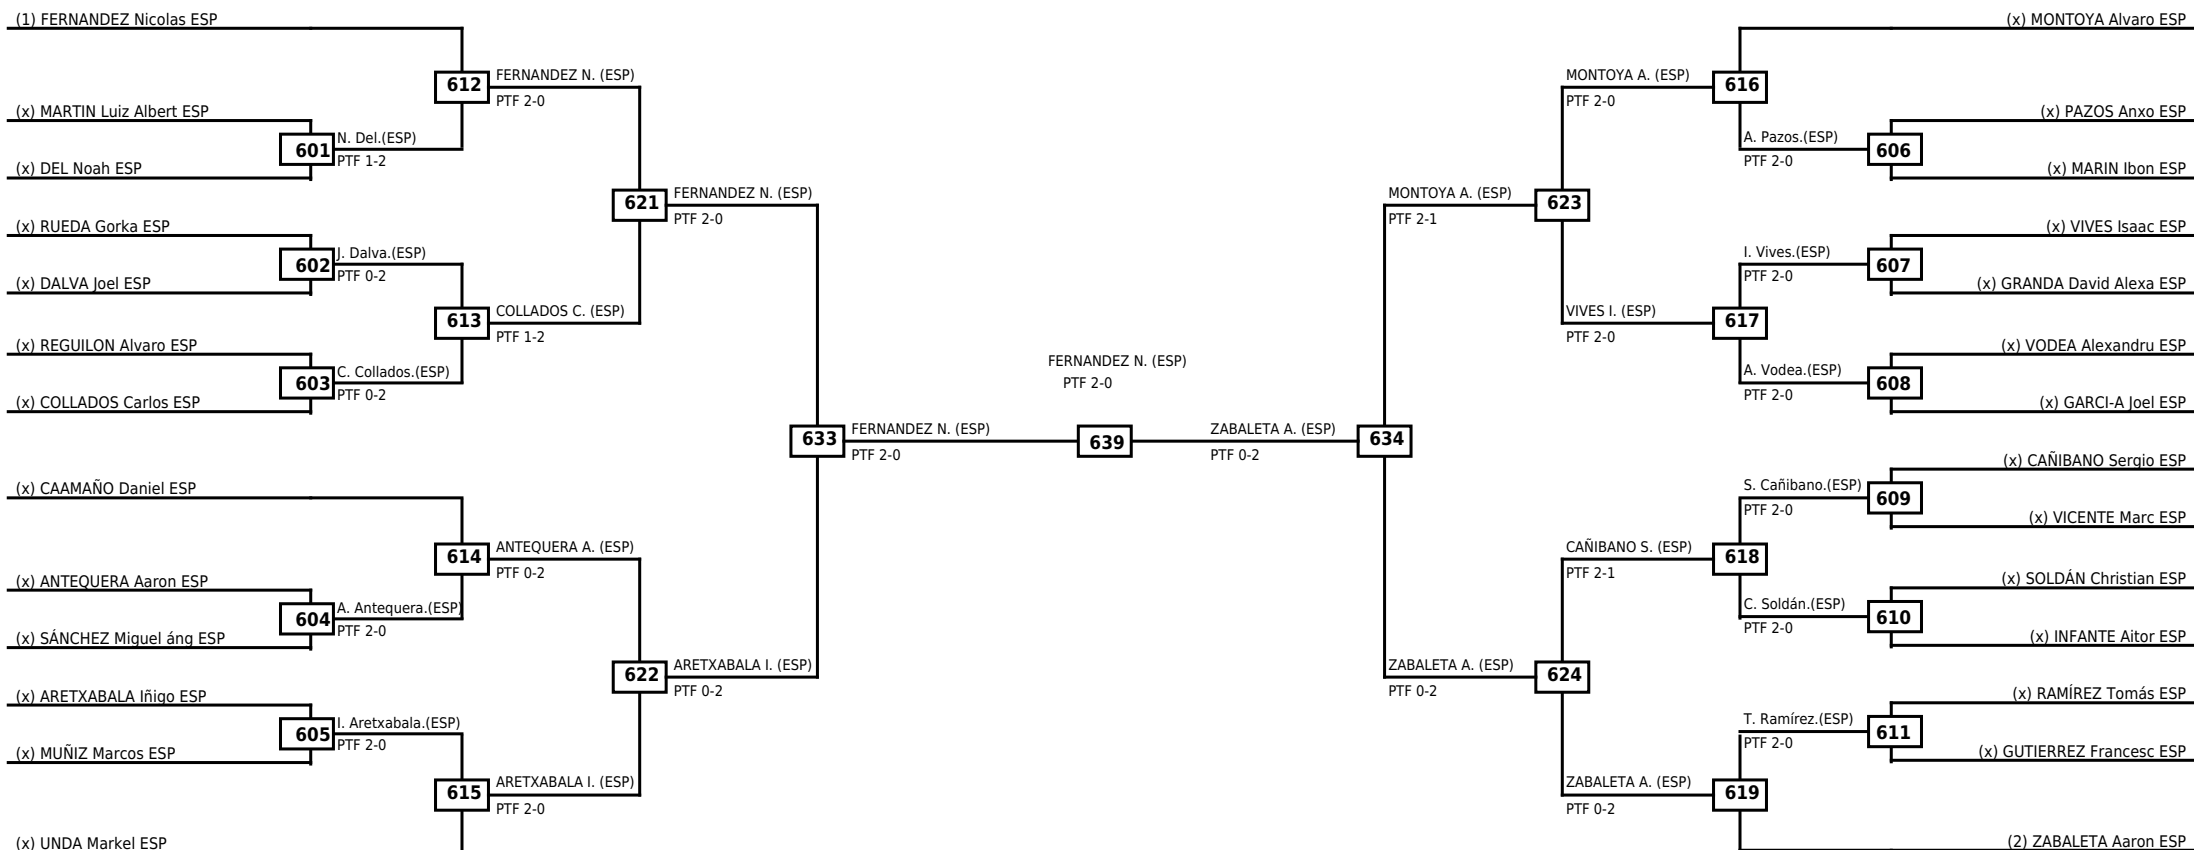

LEGEND RSC: Win by Referee stops contest WDR: Win by Withdrawal DQB: Win by Disqualification for Unsportsmanlike behavior
 (x)Seed PTF: Win by Final score DSQ: Win by Disqualification R: Round

Round of 32 Round of 16 Quarterfinals Semifinals Final Semifinals Quarterfinals Round of 16 Round of 32

Classification
1 HAKOBYAN Alexander ESP
2 RUBIO Erik ESP
3 FRAGA GARCIA CORONA Roi ESP
3 BUZON MORENO Mario ESP

LEGEND RSC: Win by Referee stops contest WDR: Win by Withdrawal DQB: Win by Disqualification for Unsportsmanlike behavior
(x)Seed PTF: Win by Final score DSQ: Win by Disqualification R: Round

Round of 32 Round of 16 Quarterfinals Semifinals Final Semifinals Quarterfinals Round of 16 Round of 32

Classification
1 SALANOVA LISTE Adrian ESP
2 ALBERT Ivan ESP
3 FABREGAS RECIO Oriol ESP
3 MILAN CANOVAS Jorge ESP