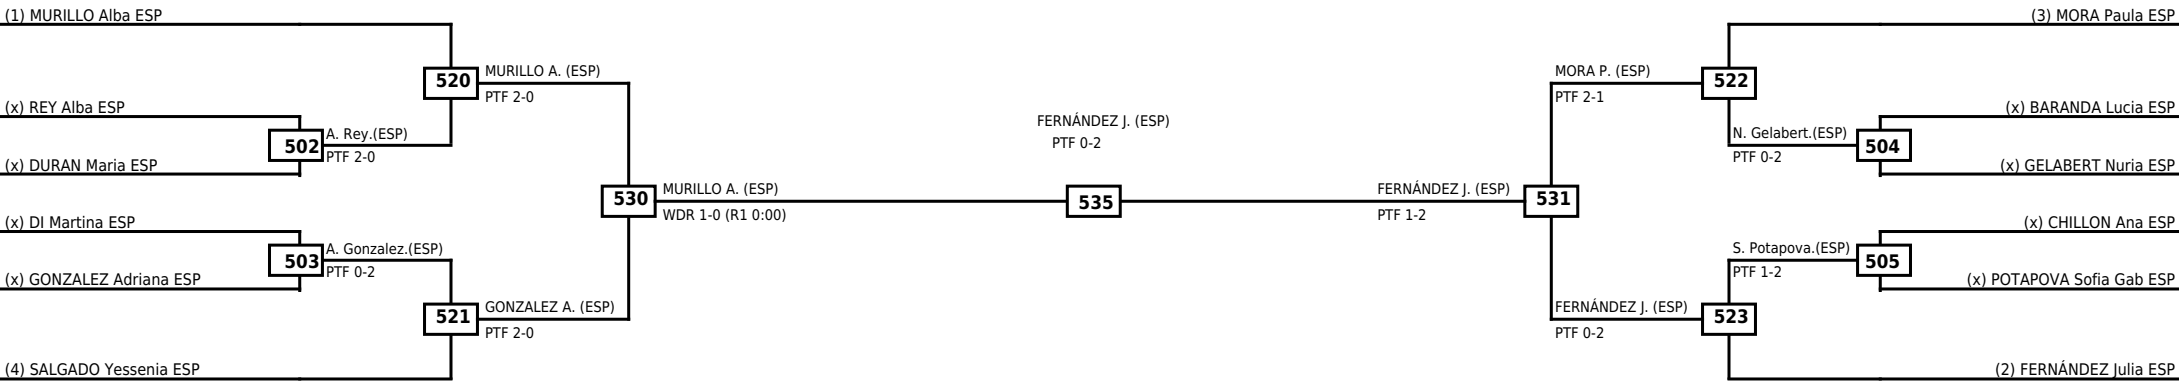

Quarterfinals Semifinals

Final

Semifinals

Quarterfinals

Classification
1 LYSENKO SERRANO Ivan ESP
2 BUZON MORENO Pablo ESP
3 GARCIA RAMPEREZ Asier ESP
3 GORDO MERINO Raul ESP

LEGEND RSC: Win by Referee stops contest WDR: Win by Withdrawal DQB: Win by Disqualification for Unsportsmanlike behavior
 (x)Seed PTF: Win by Final score DSQ: Win by Disqualification R: Round

Quarterfinals	Semifinals	Final	Quarterfinals
---------------	------------	-------	---------------

Classification
1 GARCIA SUAREZ Helena ESP
2 LEÓN Andrea Naiara ESP
3 ARES Zoe ESP
3 DINU POP Vanesa ESP

LEGEND	RSC: Win by Referee stops contest	WDR: Win by Withdrawal	DQB: Win by Disqualification for Unsportsmanlike behavior
(x)Seed	PTF: Win by Final score	DSQ: Win by Disqualification	R: Round

Round of 16	Quarterfinals	Semifinals	Final
-------------	---------------	------------	-------