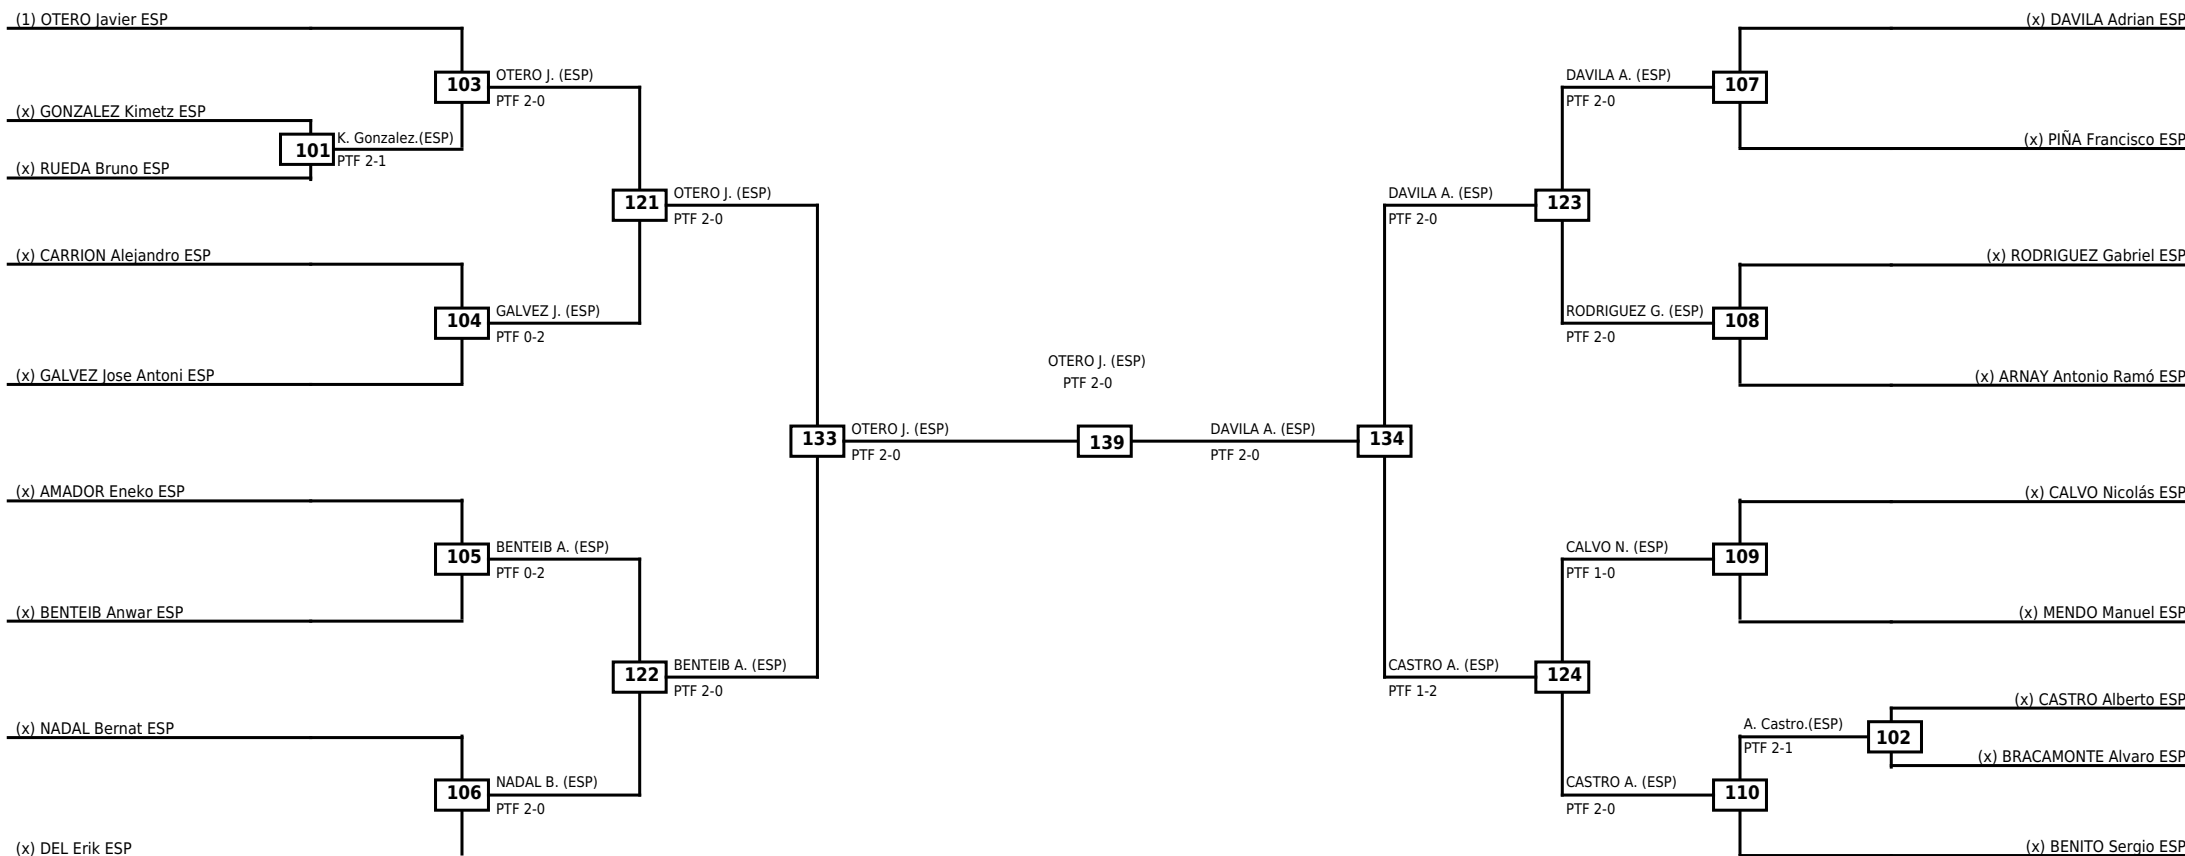

LEGEND RSC: Win by Referee stops contest WDR: Win by Withdrawal DQB: Win by Disqualification for Unsportsmanlike behavior
 (x)Seed PTF: Win by Final score DSQ: Win by Disqualification R: Round

Round of 32 Round of 16 Quarterfinals Semifinals Final Semifinals Quarterfinals Round of 16 Round of 32

Round of 32 Round of 16 Quarterfinals Semifinals Final Semifinals Quarterfinals Round of 16 Round of 32

Classification
1 DE Alex ESP
2 TOREA Tiago ESP
3 GARCÍA GARCIA Alberto ESP
3 PAZOS SIERRA Marcos ESP