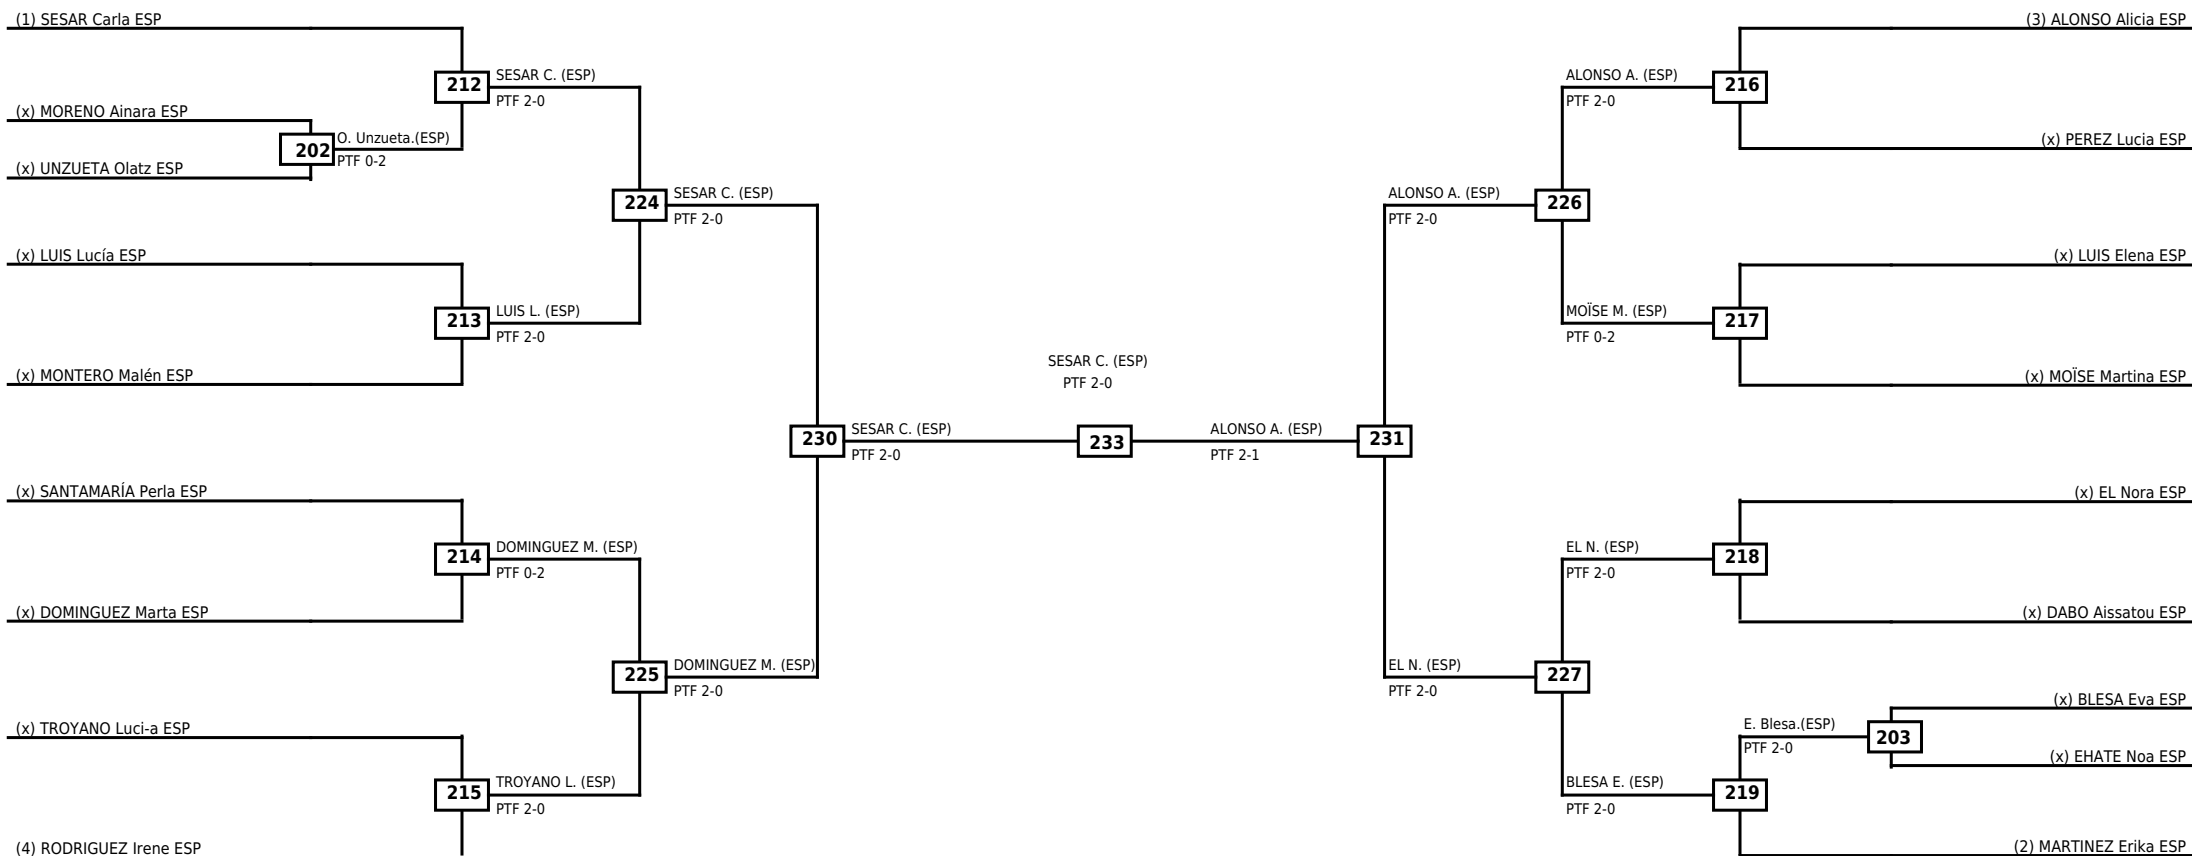

Round of 16 Quarterfinals Semifinals

Final

Semifinals

Quarterfinals Round of 16

Classification
1 HERNANDEZ Rocio Anahi ESP
2 REBON FEDOROVA Ekaterina ESP
3 MEDINA Jamie Isabel ESP
3 HIDALGO NAVARRO Carlota ESP

LEGEND RSC: Win by Referee stops contest WDR: Win by Withdrawal DQB: Win by Disqualification for Unsportsmanlike behavior
 (x)Seed PTF: Win by Final score DSQ: Win by Disqualification R: Round

Round of 32 Round of 16 Quarterfinals Semifinals Final Semifinals Quarterfinals Round of 16 Round of 32