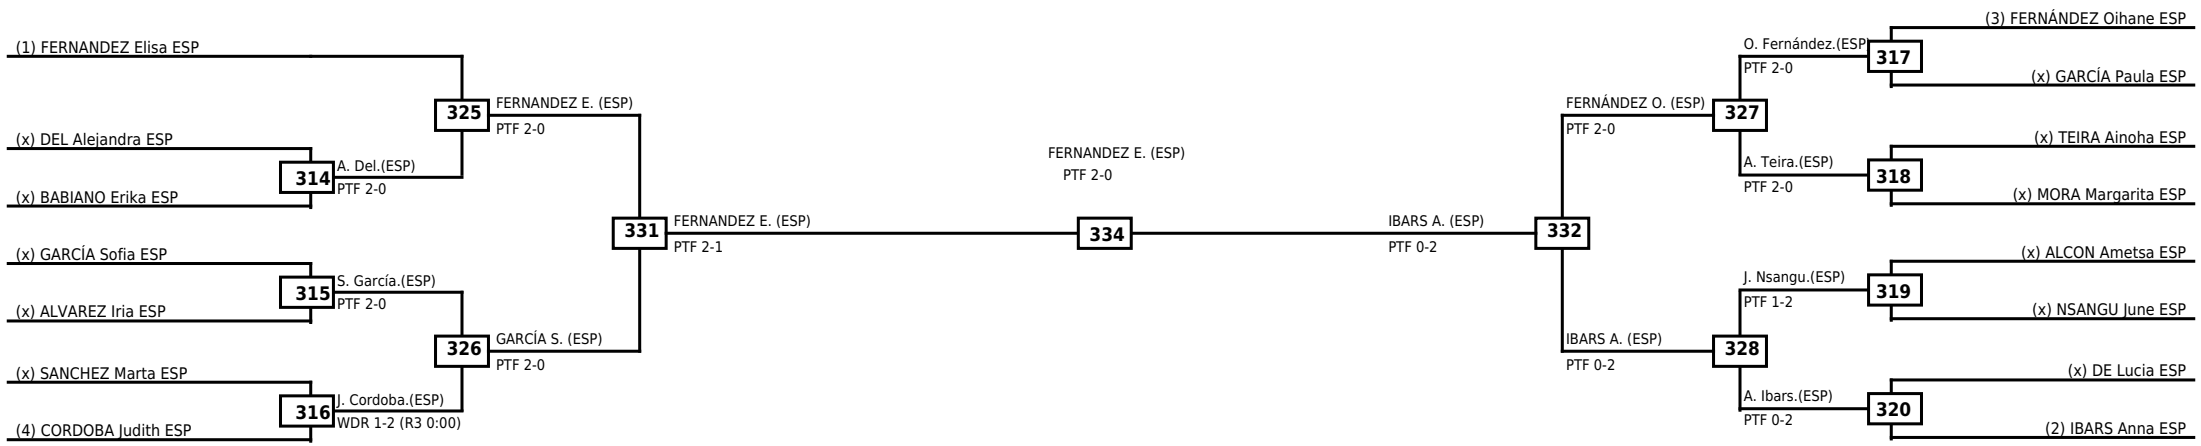

**Round of 16 Quarterfinals Semifinals**

**Final**

**Semifinals**

**Quarterfinals Round of 16**

Classification
1 HERNANDEZ Rocio Anahi ESP
2 REBON FEDOROVA Ekaterina ESP
3 MEDINA Jamie Isabel ESP
3 HIDALGO NAVARRO Carlota ESP

LEGEND RSC: Win by Referee stops contest WDR: Win by Withdrawal DQB: Win by Disqualification for Unsportsmanlike behavior  
 (x)Seed PTF: Win by Final score DSQ: Win by Disqualification R: Round

**Round of 32   Round of 16   Quarterfinals   Semifinals   Final   Semifinals   Quarterfinals   Round of 16   Round of 32**

Classification
1 SESAR VILA Carla ESP
2 ALONSO CRESPO Alicia ESP
3 DOMINGUEZ Marta ESP
3 EL HARCHE KONING Nora ESP

LEGEND RSC: Win by Referee stops contest   WDR: Win by Withdrawal   DQB: Win by Disqualification for Unsportsmanlike behavior  
(x)Seed   PTF: Win by Final score   DSQ: Win by Disqualification   R: Round