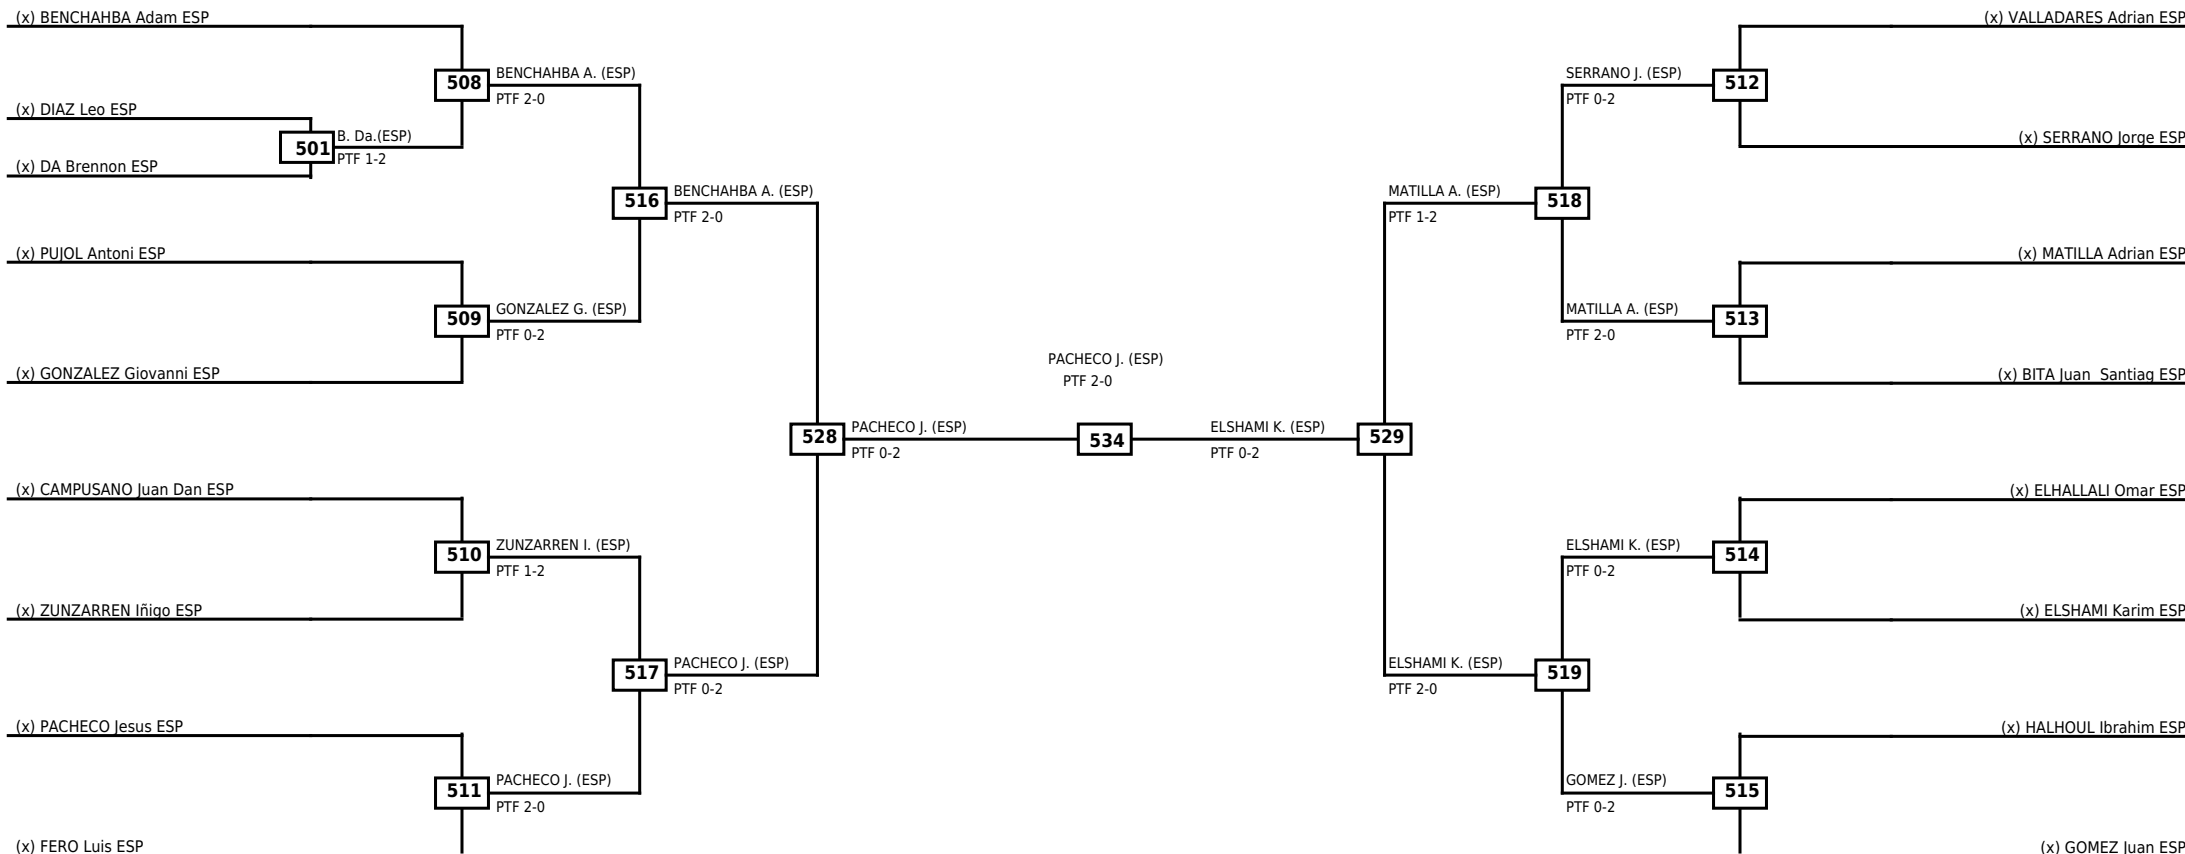

Round of 16 Quarterfinals Semifinals

Final

Semifinals

Quarterfinals Round of 16

Classification
1 ACOSTA SANTANA Saúl ESP
2 MALLO PENA Iago ESP
3 REGRAGUI Ziad ESP
3 HENARES MORALES Javier ESP

LEGEND RSC: Win by Referee stops contest WDR: Win by Withdrawal DQB: Win by Disqualification for Unsportsmanlike behavior
 (x)Seed PTF: Win by Final score DSQ: Win by Disqualification R: Round

Round of 32 Round of 16 Quarterfinals Semifinals Final Semifinals Quarterfinals Round of 16 Round of 32

Classification
1 PACHECO Jesus ESP
2 ELSHAMI Karim ESP
3 MATILLA BORBA Adrian ESP
3 BENCHAHBA BENOUKHAYE Adam ESP

LEGEND RSC: Win by Referee stops contest WDR: Win by Withdrawal DQB: Win by Disqualification for Unsportsmanlike behavior
 (x)Seed PTF: Win by Final score DSQ: Win by Disqualification R: Round

Round of 32 Round of 16 Quarterfinals Semifinals Final Semifinals Quarterfinals Round of 16 Round of 32