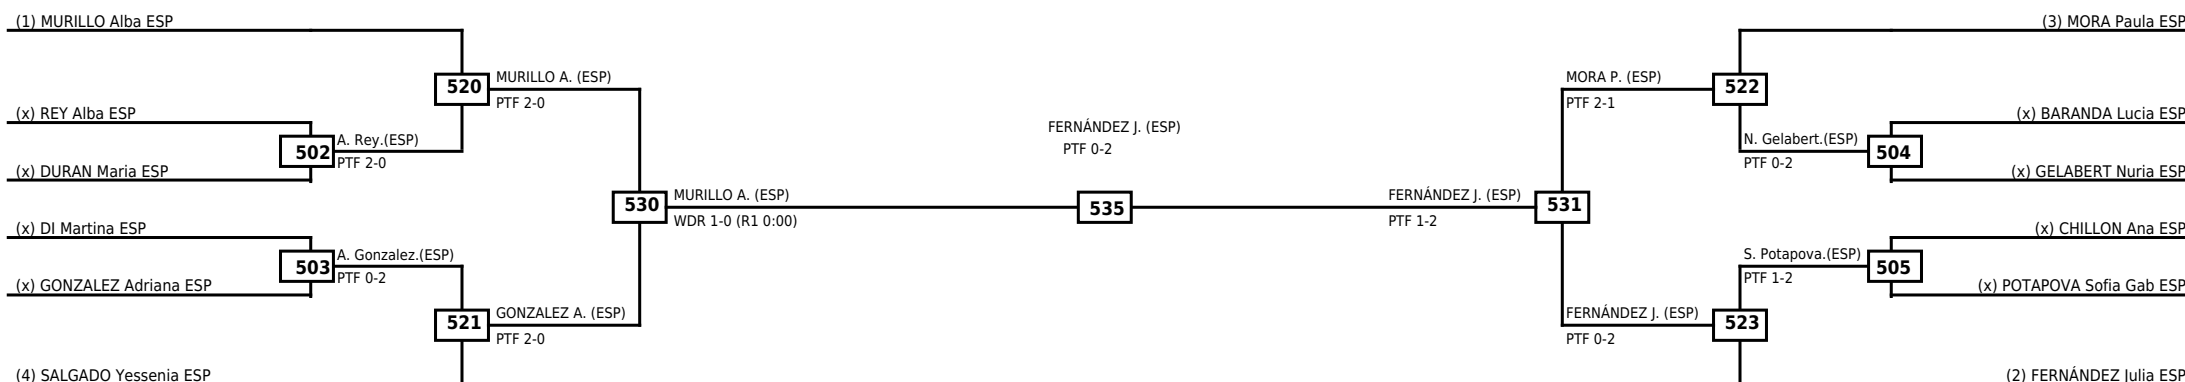

Round of 16 Quarterfinals Semifinals

Final

Semifinals

Quarterfinals Round of 16

Classification
1 FERNÁNDEZ Julia ESP
2 MURILLO Alba ESP
3 MORA DOMINGUEZ Paula ESP
3 GONZALEZ GONZALEZ Adriana ESP

LEGEND RSC: Win by Referee stops contest WDR: Win by Withdrawal DQB: Win by Disqualification for Unsportsmanlike behavior
(x)Seed PTF: Win by Final score DSQ: Win by Disqualification R: Round