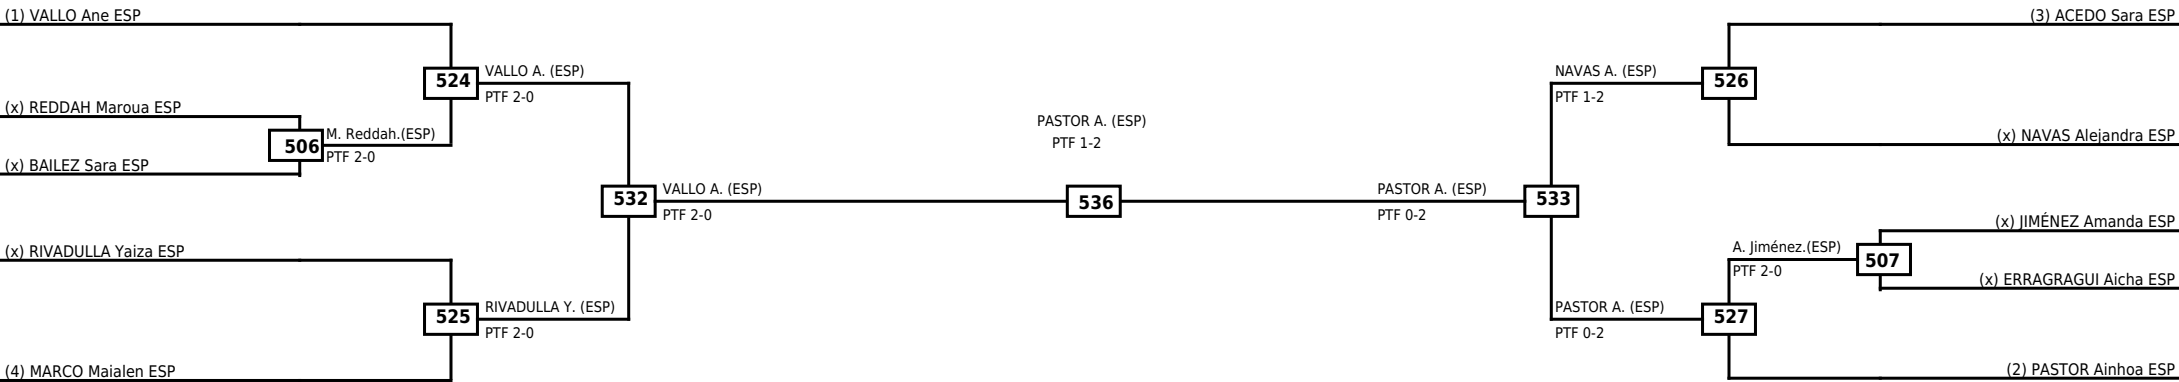

Round of 16	Quarterfinals	Semifinals	Final

Classification
1 PASTOR Ainhoa ESP
2 VALLO ZURDO Ane ESP
3 RIVADULLA LORENZO Yaiza ESP
3 NAVAS GIRALDO Alejandra ESP

LEGEND RSC: Win by Referee stops contest   WDR: Win by Withdrawal   DQB: Win by Disqualification for Unsportsmanlike behavior
(x)Seed   PTF: Win by Final score   DSQ: Win by Disqualification   R: Round