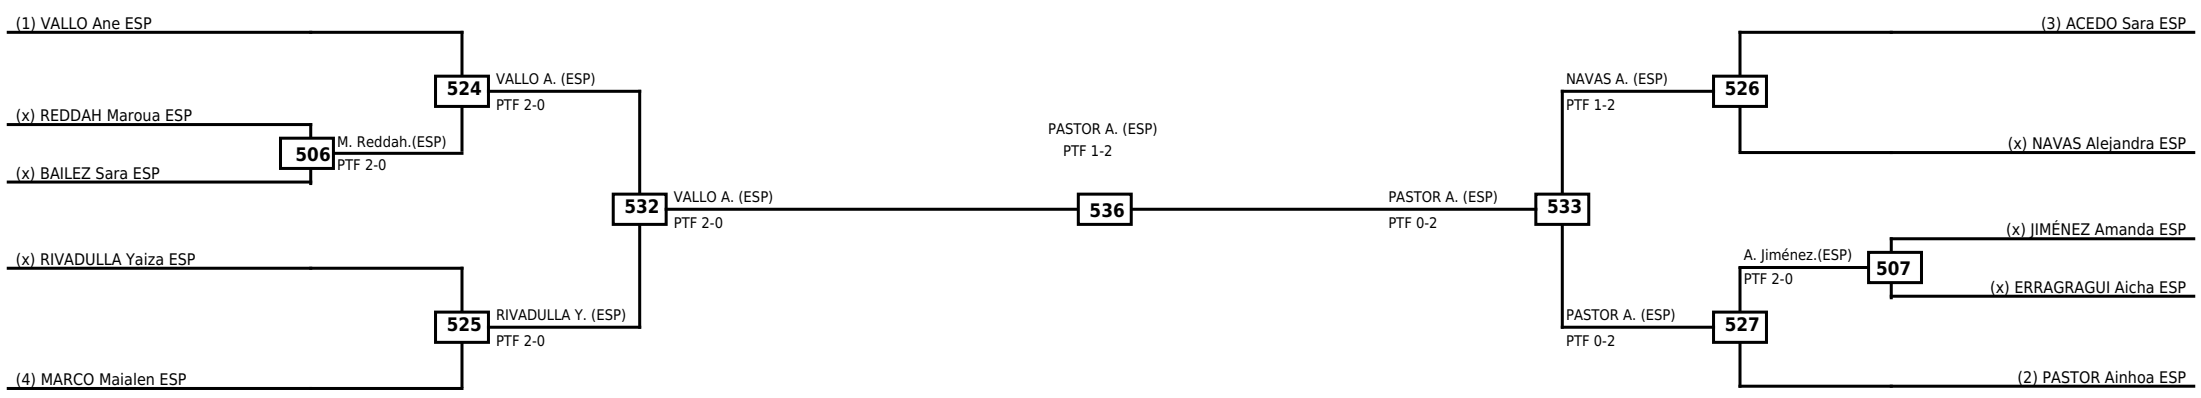

Round of 16	Quarterfinals	Semifinals	Final

Classification
1 PASTOR Ainhoa ESP
2 VALLO ZURDO Ane ESP
3 RIVADULLA LORENZO Yaiza ESP
3 NAVAS GIRALDO Alejandra ESP

LEGEND RSC: Win by Referee stops contest   WDR: Win by Withdrawal   DQB: Win by Disqualification for Unsportsmanlike behavior
(x)Seed   PTF: Win by Final score   DSQ: Win by Disqualification   R: Round