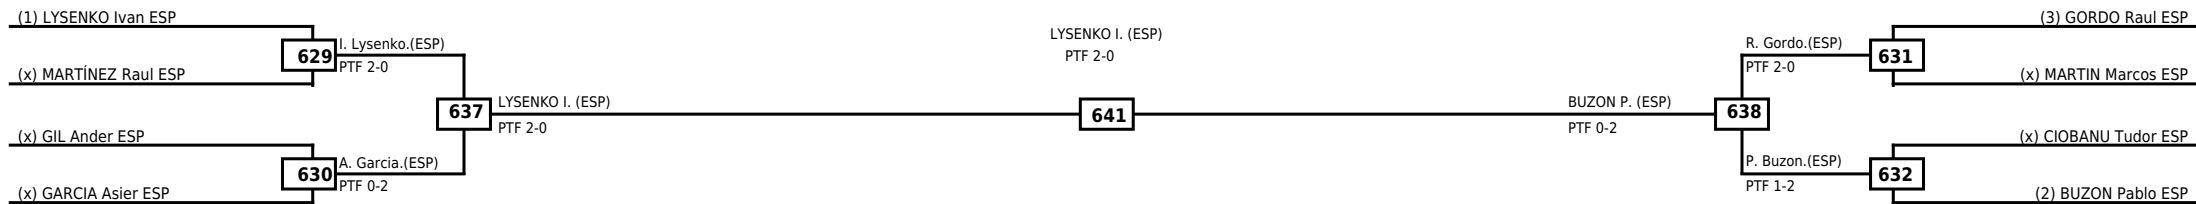

LEGEND RSC: Win by Referee stops contest WDR: Win by Withdrawal DQB: Win by Disqualification for Unsportsmanlike behavior  
(x)Seed PTF: Win by Final score DSQ: Win by Disqualification R: Round

Round of 32   Round of 16   Quarterfinals   Semifinals   Final   Semifinals   Quarterfinals   Round of 16   Round of 32

Classification
1 OTERO SOUSA Javier ESP
2 DAVILA Adrian ESP
3 CASTRO GONZALEZ Alberto ESP
3 BENTEIB BENTAYEB Anwar ESP

LEGEND RSC: Win by Referee stops contest   WDR: Win by Withdrawal   DQB: Win by Disqualification for Unsportsmanlike behavior  
 (x)Seed   PTF: Win by Final score   DSQ: Win by Disqualification   R: Round