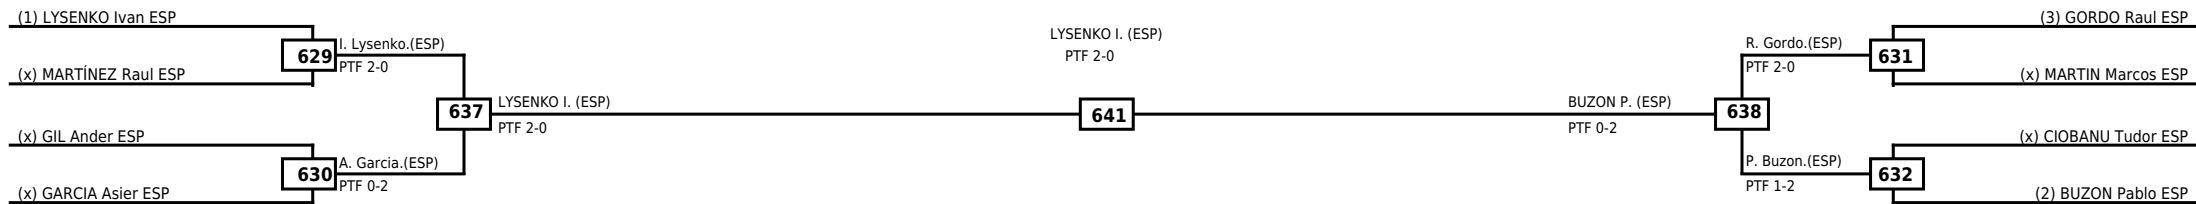

LEGEND RSC: Win by Referee stops contest WDR: Win by Withdrawal DQB: Win by Disqualification for Unsportsmanlike behavior
 (x)Seed PTF: Win by Final score DSQ: Win by Disqualification R: Round

Round of 32 Round of 16 Quarterfinals Semifinals Final Semifinals Quarterfinals Round of 16 Round of 32

Classification
1 OTERO SOUSA Javier ESP
2 DAVILA Adrian ESP
3 CASTRO GONZALEZ Alberto ESP
3 BENTEIB BENTAYEB Anwar ESP

LEGEND RSC: Win by Referee stops contest WDR: Win by Withdrawal DQB: Win by Disqualification for Unsportsmanlike behavior
(x)Seed PTF: Win by Final score DSQ: Win by Disqualification R: Round

Quarterfinals Semifinals

Final

Semifinals

Quarterfinals

Classification
1 LYSENKO SERRANO Ivan ESP
2 BUZON MORENO Pablo ESP
3 GARCIA RAMPEREZ Asier ESP
3 GORDO MERINO Raul ESP

LEGEND RSC: Win by Referee stops contest WDR: Win by Withdrawal DQB: Win by Disqualification for Unsportsmanlike behavior
 (x)Seed PTF: Win by Final score DSQ: Win by Disqualification R: Round