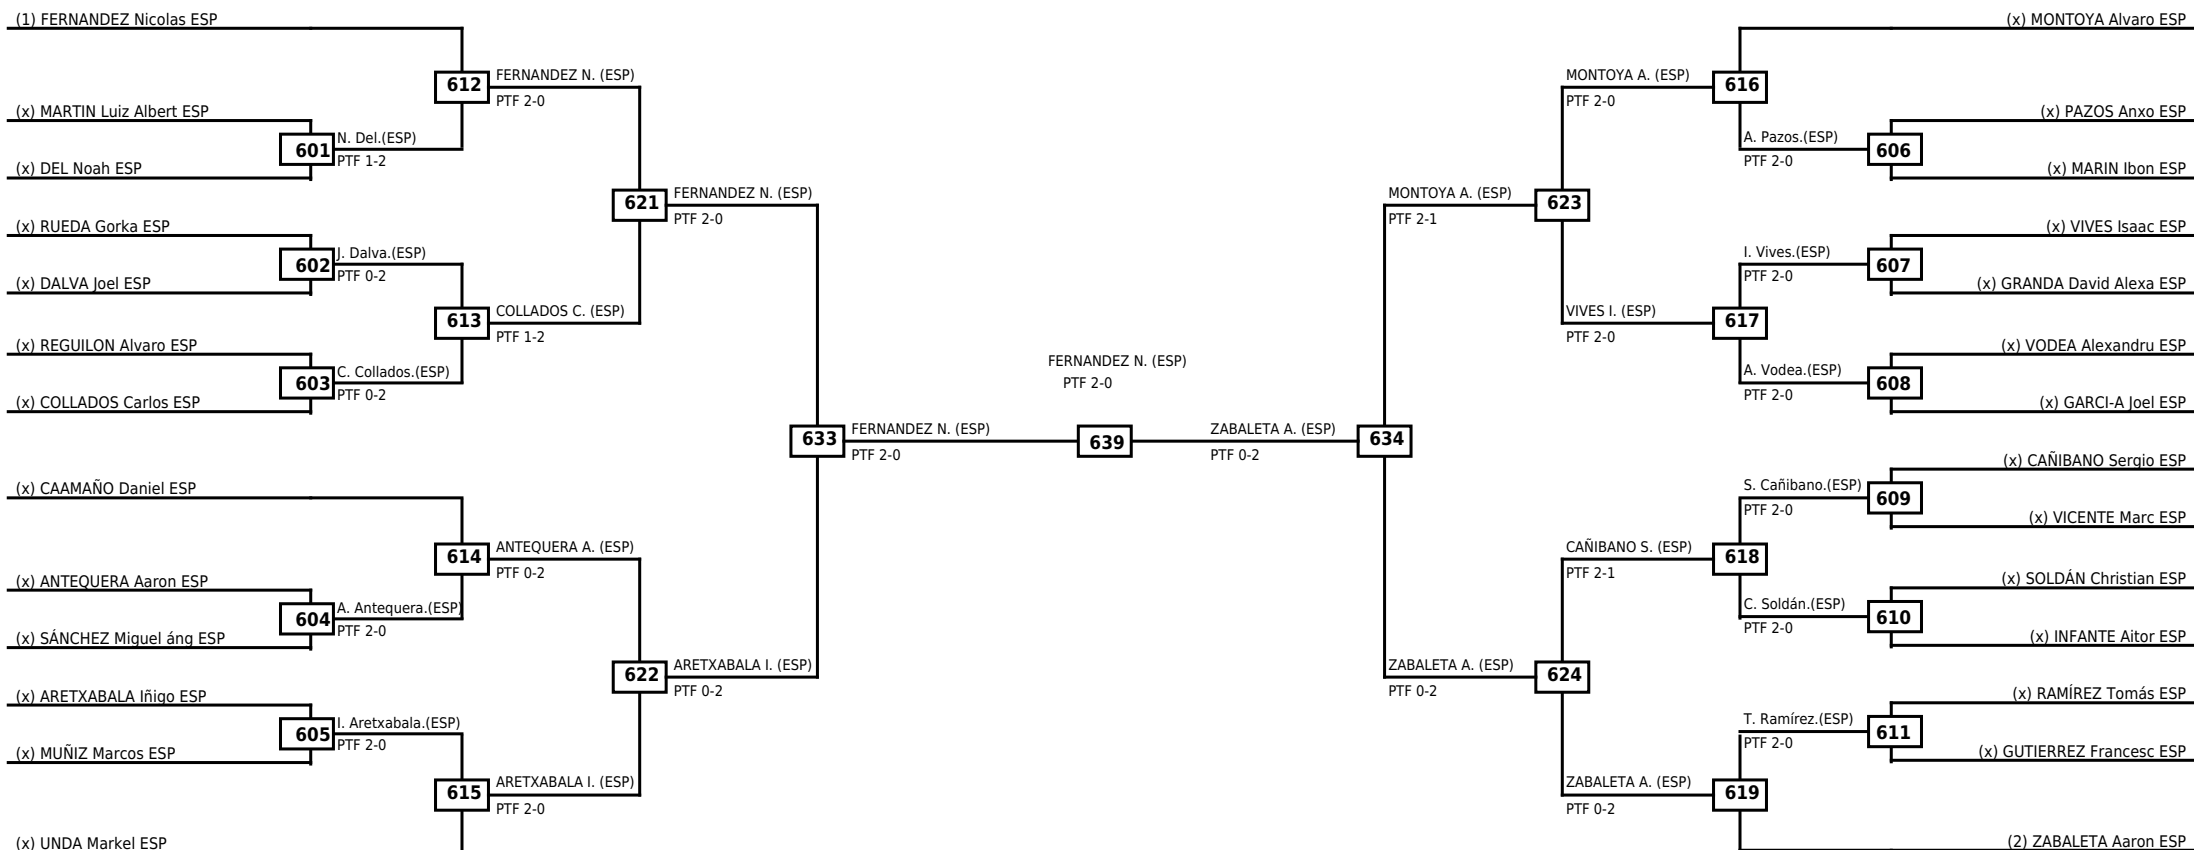

**Round of 32   Round of 16   Quarterfinals   Semifinals   Final   Semifinals   Quarterfinals   Round of 16   Round of 32**

Classification
1 HAKOBYAN Alexander ESP
2 RUBIO Erik ESP
3 FRAGA GARCIA CORONA Roi ESP
3 BUZON MORENO Mario ESP

LEGEND   RSC: Win by Referee stops contest   WDR: Win by Withdrawal   DQB: Win by Disqualification for Unsportsmanlike behavior  
 (x)Seed   PTF: Win by Final score   DSQ: Win by Disqualification   R: Round

**Round of 32   Round of 16   Quarterfinals   Semifinals   Final   Semifinals   Quarterfinals   Round of 16   Round of 32**

Classification
1 SALANOVA LISTE Adrian ESP
2 ALBERT Ivan ESP
3 FABREGAS RECIO Oriol ESP
3 MILAN CANOVAS Jorge ESP