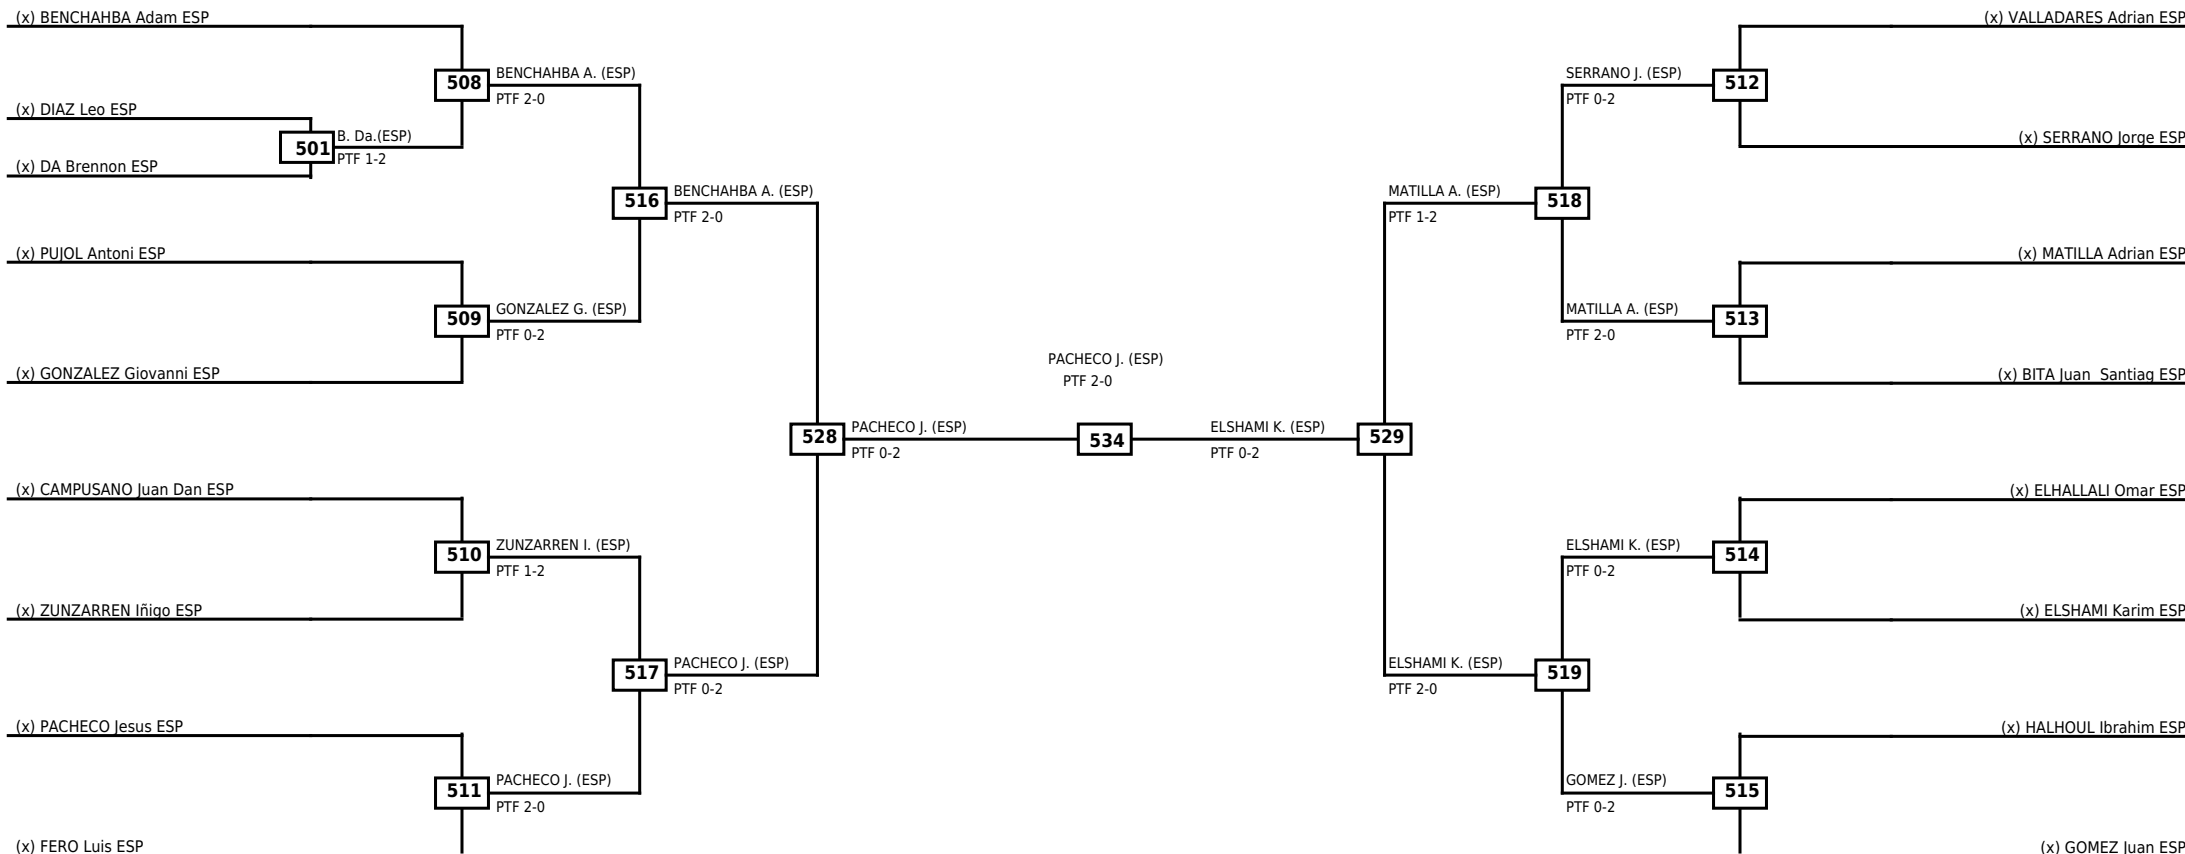

Round of 16	Quarterfinals	Semifinals	Final
-------------	---------------	------------	-------

Classification
1 ACOSTA SANTANA Saúl ESP
2 MALLO PENA Iago ESP
3 REGRAGUI Ziad ESP
3 HENARES MORALES Javier ESP

LEGEND	RSC: Win by Referee stops contest	WDR: Win by Withdrawal	DQB: Win by Disqualification for Unsportsmanlike behavior
(x)Seed	PTF: Win by Final score	DSQ: Win by Disqualification	R: Round

**Round of 32   Round of 16   Quarterfinals   Semifinals   Final   Semifinals   Quarterfinals   Round of 16   Round of 32**