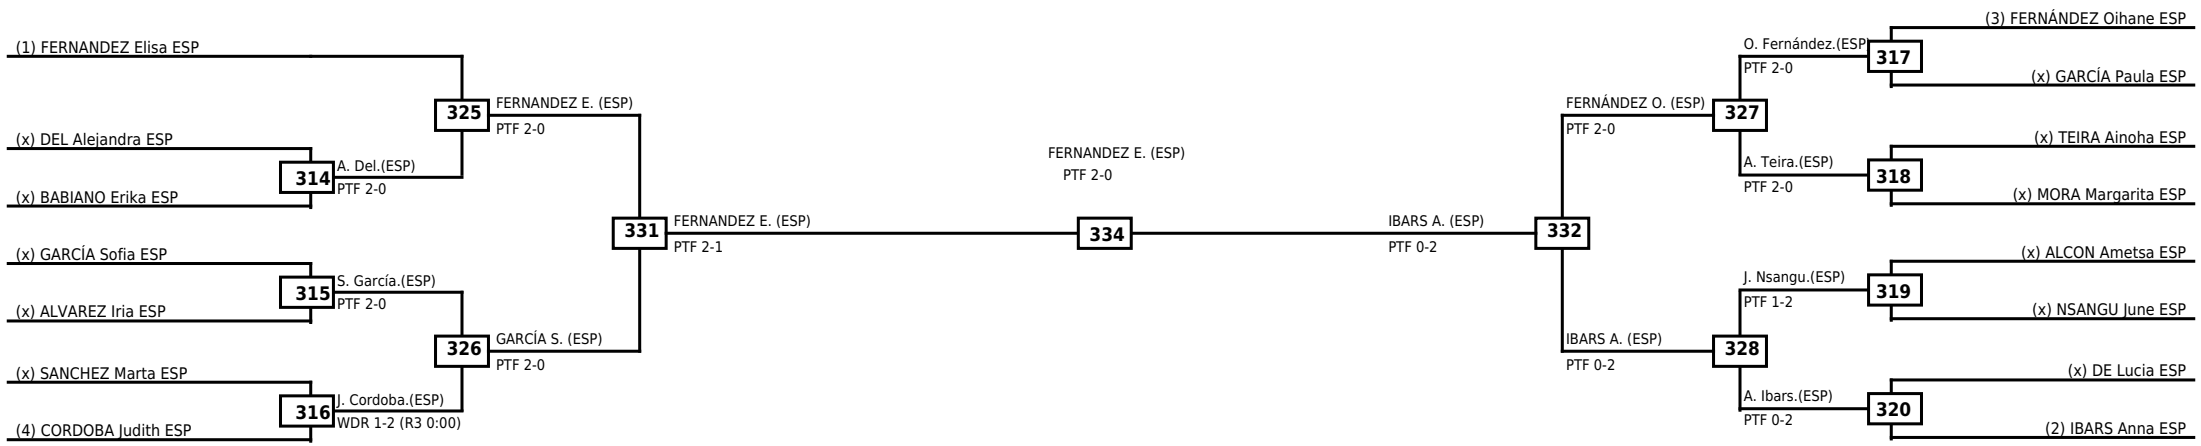

Round of 16	Quarterfinals	Semifinals	Final

Classification
1 FERNANDEZ RODRIGUEZ Elisa ESP
2 IBARS Anna ESP
3 GARCÍA Sofia ESP
3 FERNÁNDEZ LÓPEZ Oihane ESP

LEGEND RSC: Win by Referee stops contest   WDR: Win by Withdrawal   DQB: Win by Disqualification for Unsportsmanlike behavior
(x)Seed   PTF: Win by Final score   DSQ: Win by Disqualification   R: Round