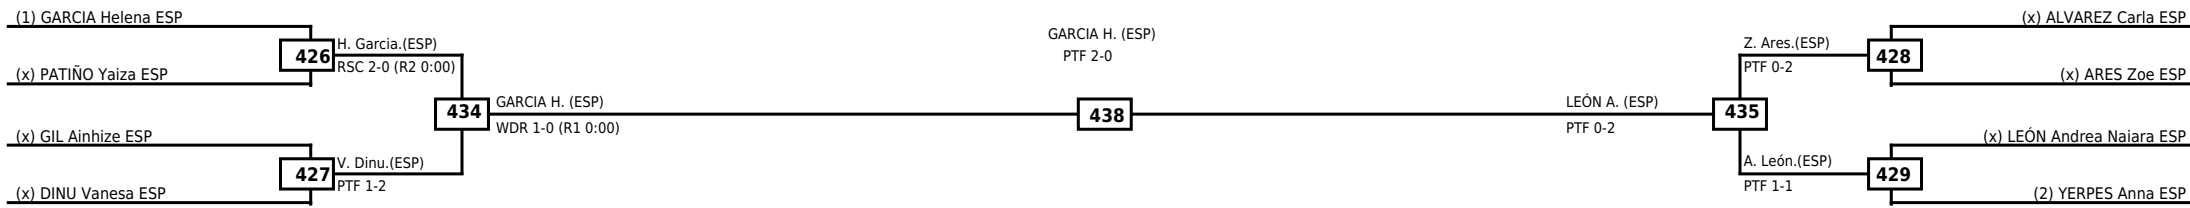

Quarterfinals	Semifinals	Final	Quarterfinals

Classification
1 GARCIA SUAREZ Helena ESP
2 LEÓN Andrea Naiara ESP
3 ARES Zoe ESP
3 DINU POP Vanesa ESP

LEGEND	RSC: Win by Referee stops contest	WDR: Win by Withdrawal	DQB: Win by Disqualification for Unsportsmanlike behavior
(x)Seed	PTF: Win by Final score	DSQ: Win by Disqualification	R: Round