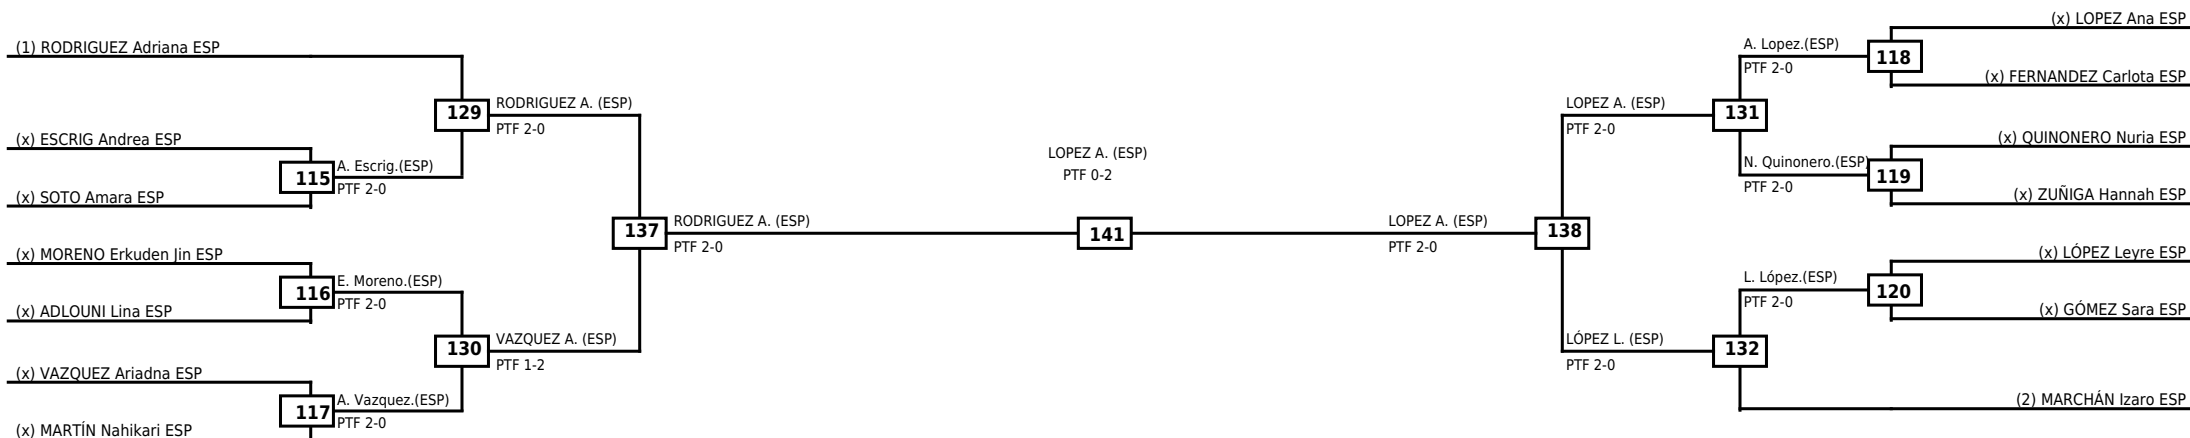

LEGEND RSC: Win by Referee stops contest    WDR: Win by Withdrawal    DQB: Win by Disqualification for Unsportsmanlike behavior  
 (x)Seed    PTF: Win by Final score    DSQ: Win by Disqualification    R: Round

**Round of 16 Quarterfinals Semifinals**

**Final**

**Semifinals**

**Quarterfinals Round of 16**

Classification
1 AVENDAÑO HERNANDEZ Adriana ESP
2 MARTINEZ Julia ESP
3 LOPEZ RAMIREZ Leire ESP
3 MORÁN Paula ESP

**Round of 16 Quarterfinals Semifinals**

**Final**

**Semifinals**

**Quarterfinals Round of 16**

Classification
1 LOPEZ Ana ESP
2 RODRIGUEZ TOLEDO Adriana ESP
3 LÓPEZ RAMÍREZ Leyre ESP
3 VAZQUEZ KABDUR Ariadna ESP