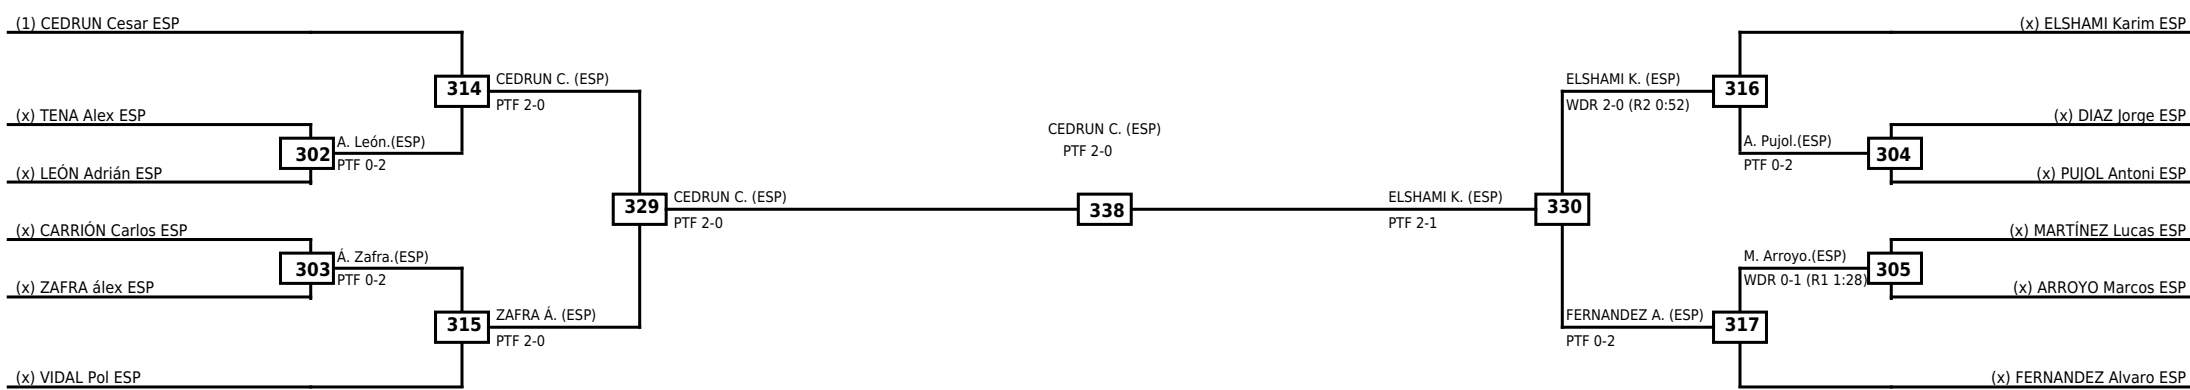

Round of 16 Quarterfinals Semifinals

Final

Semifinals

Quarterfinals Round of 16

Classification
1 RUIZ Ramón ESP
2 PACHECO Jesus ESP
3 MORGAN Ivan ESP
3 SERRANO Jorge ESP

LEGEND RSC: Win by Referee stops contest WDR: Win by Withdrawal DQB: Win by Disqualification for Unsportsmanlike behavior
 (x)Seed PTF: Win by Final score DSQ: Win by Disqualification R: Round

Round of 16	Quarterfinals	Semifinals	Final
-------------	---------------	------------	-------

Classification
1 CEDRUN Cesar ESP
2 ELSHAMI Karim ESP
3 ZAFRA álex ESP
3 FERNANDEZ Alvaro ESP

LEGEND	RSC: Win by Referee stops contest	WDR: Win by Withdrawal	DQB: Win by Disqualification for Unsportsmanlike behavior
(x)Seed	PTF: Win by Final score	DSQ: Win by Disqualification	R: Round