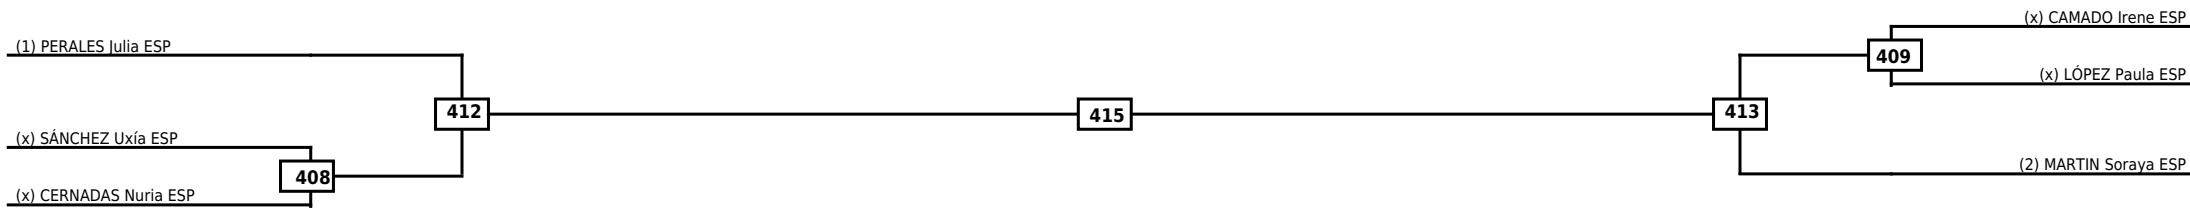

Quarterfinals	Semifinals	Final	Semifinals	Quarterfinals
---------------	------------	-------	------------	---------------

Classification

LEGEND RSC: Win by Referee stops contest WDR: Win by Withdrawal DQB: Win by Disqualification for Unsportsmanlike behavior
 (x)Seed PTF: Win by Final score DSQ: Win by Disqualification R: Round

Quarterfinals Semifinals

Final

Semifinals

Quarterfinals

Classification

LEGEND RSC: Win by Referee stops contest WDR: Win by Withdrawal DQB: Win by Disqualification for Unsportsmanlike behavior
 (x)Seed PTF: Win by Final score DSQ: Win by Disqualification R: Round