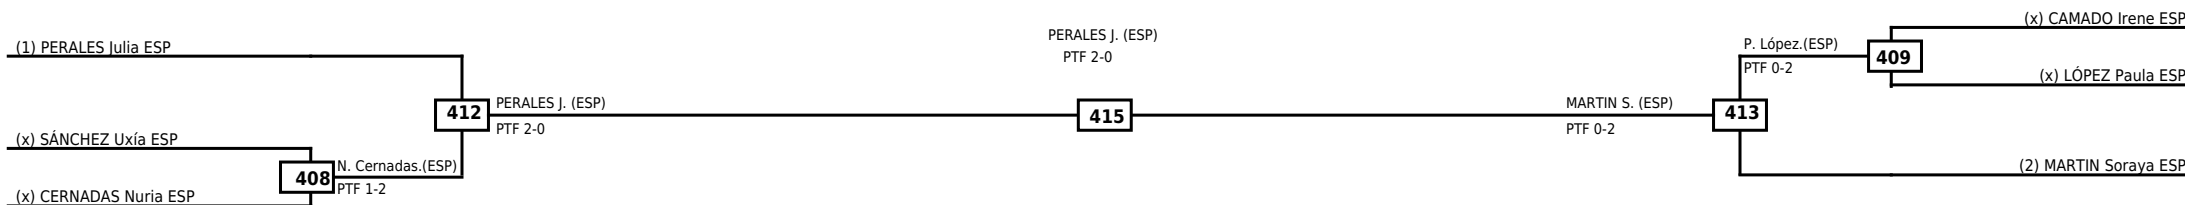

Quarterfinals Semifinals

Final

Semifinals

Quarterfinals

Classification
1 MARTÍNEZ Julia ESP
2 GARCIA Laura ESP
3 ENJUTO Lucia ESP
3 MORÁN Paula ESP

LEGEND RSC: Win by Referee stops contest WDR: Win by Withdrawal DQB: Win by Disqualification for Unsportsmanlike behavior
 (x)Seed PTF: Win by Final score DSQ: Win by Disqualification R: Round

Quarterfinals Semifinals

Final

Semifinals

Quarterfinals

Classification
1 JIMÉNEZ Ana ESP
2 VÁZQUEZ Ariadna ESP
3 RODRIGUEZ Lucia ESP
3 SÁNCHEZ-ALARCOS Lucia ESP

LEGEND RSC: Win by Referee stops contest WDR: Win by Withdrawal DQB: Win by Disqualification for Unsportsmanlike behavior
(x)Seed PTF: Win by Final score DSQ: Win by Disqualification R: Round

Quarterfinals Semifinals

Final

Semifinals

Quarterfinals

Classification
1 PERALES Julia ESP
2 MARTIN Soraya ESP
3 LÓPEZ Paula ESP
3 CERNADAS Nuria ESP

LEGEND RSC: Win by Referee stops contest WDR: Win by Withdrawal DQB: Win by Disqualification for Unsportsmanlike behavior
 (x)Seed PTF: Win by Final score DSQ: Win by Disqualification R: Round