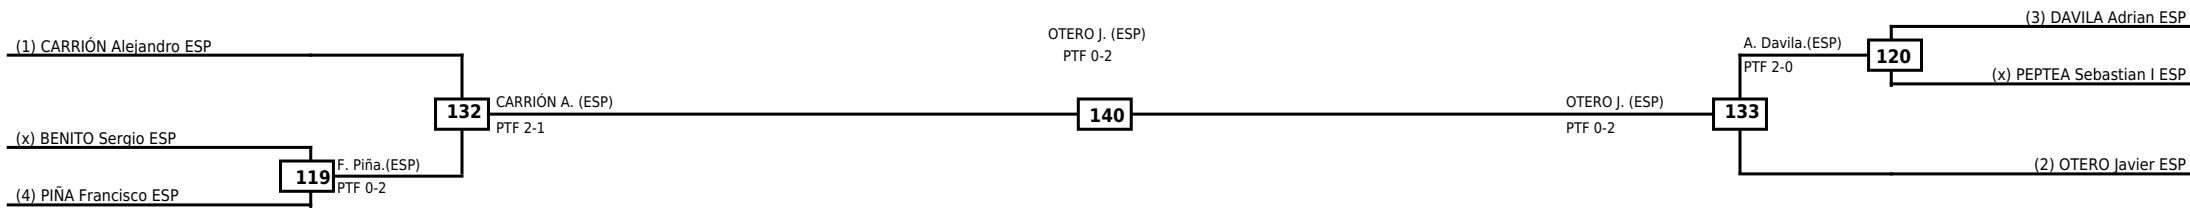

Quarterfinals	Semifinals	Final	Quarterfinals

Classification
1 OTERO SOUSA Javier ESP
2 CARRIÓN Alejandro ESP
3 PIÑA SIMONET Francisco ESP
3 DAVILA Adrian ESP

LEGEND	RSC: Win by Referee stops contest	WDR: Win by Withdrawal	DQB: Win by Disqualification for Unsportsmanlike behavior
(x)Seed	PTF: Win by Final score	DSQ: Win by Disqualification	R: Round