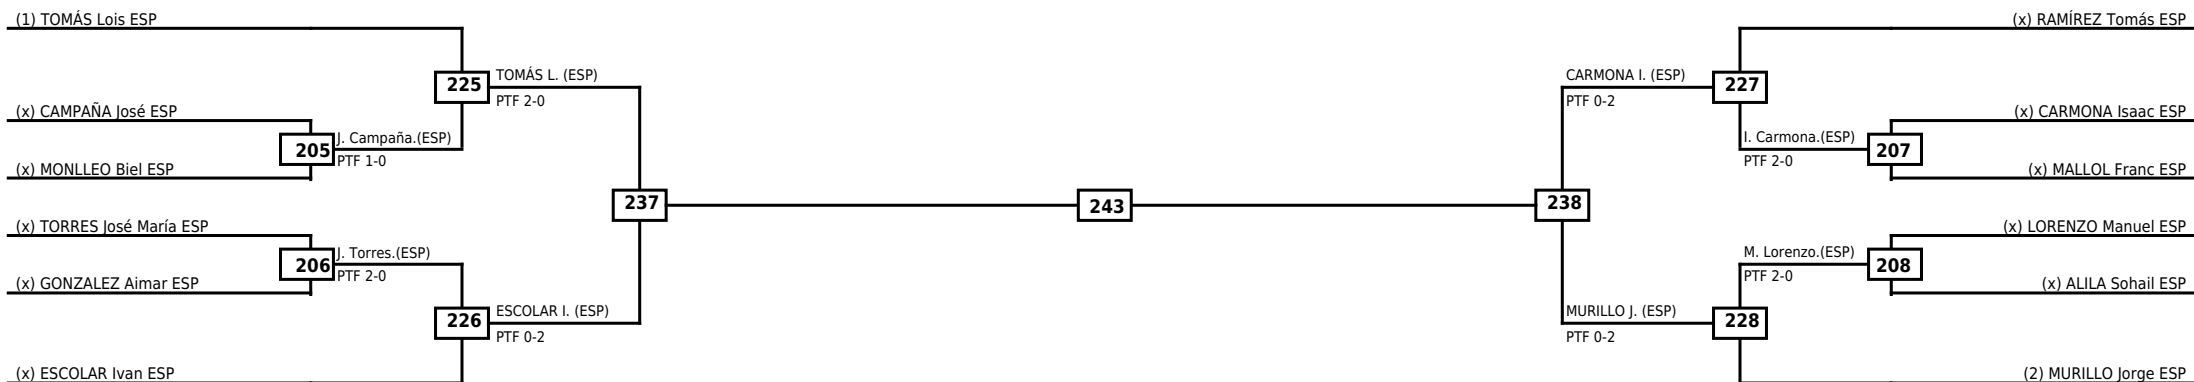

Round of 16 Quarterfinals Semifinals

Final

Semifinals

Quarterfinals Round of 16

Classification

LEGEND RSC: Win by Referee stops contest WDR: Win by Withdrawal DQB: Win by Disqualification for Unsportsmanlike behavior
 (x)Seed PTF: Win by Final score DSQ: Win by Disqualification R: Round

Round of 16	Quarterfinals	Semifinals	Final
-------------	---------------	------------	-------

Classification

LEGEND RSC: Win by Referee stops contest WDR: Win by Withdrawal DQB: Win by Disqualification for Unsportsmanlike behavior
 (x)Seed PTF: Win by Final score DSQ: Win by Disqualification R: Round