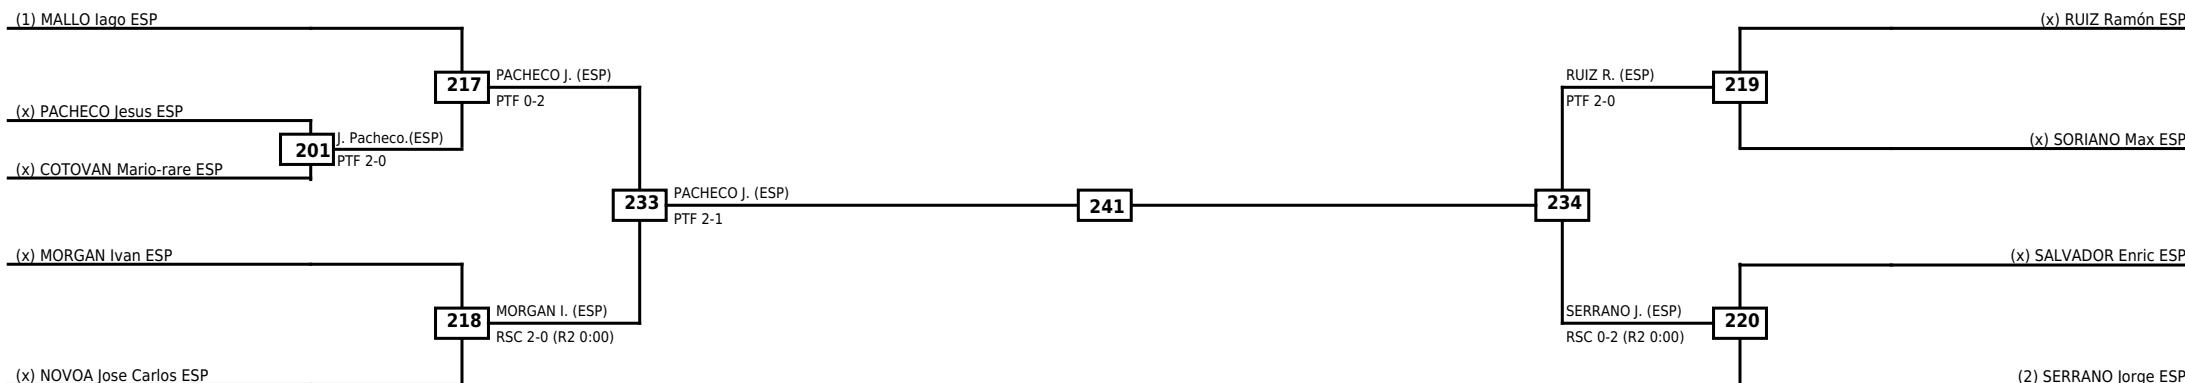

Round of 16	Quarterfinals	Semifinals	Final
-------------	---------------	------------	-------

Classification

LEGEND	RSC: Win by Referee stops contest	WDR: Win by Withdrawal	DQB: Win by Disqualification for Unsportsmanlike behavior
(x)Seed	PTF: Win by Final score	DSQ: Win by Disqualification	R: Round

Round of 16 Quarterfinals Semifinals

Final

Semifinals

Quarterfinals Round of 16

Classification

LEGEND RSC: Win by Referee stops contest WDR: Win by Withdrawal DQB: Win by Disqualification for Unsportsmanlike behavior
 (x)Seed PTF: Win by Final score DSQ: Win by Disqualification R: Round