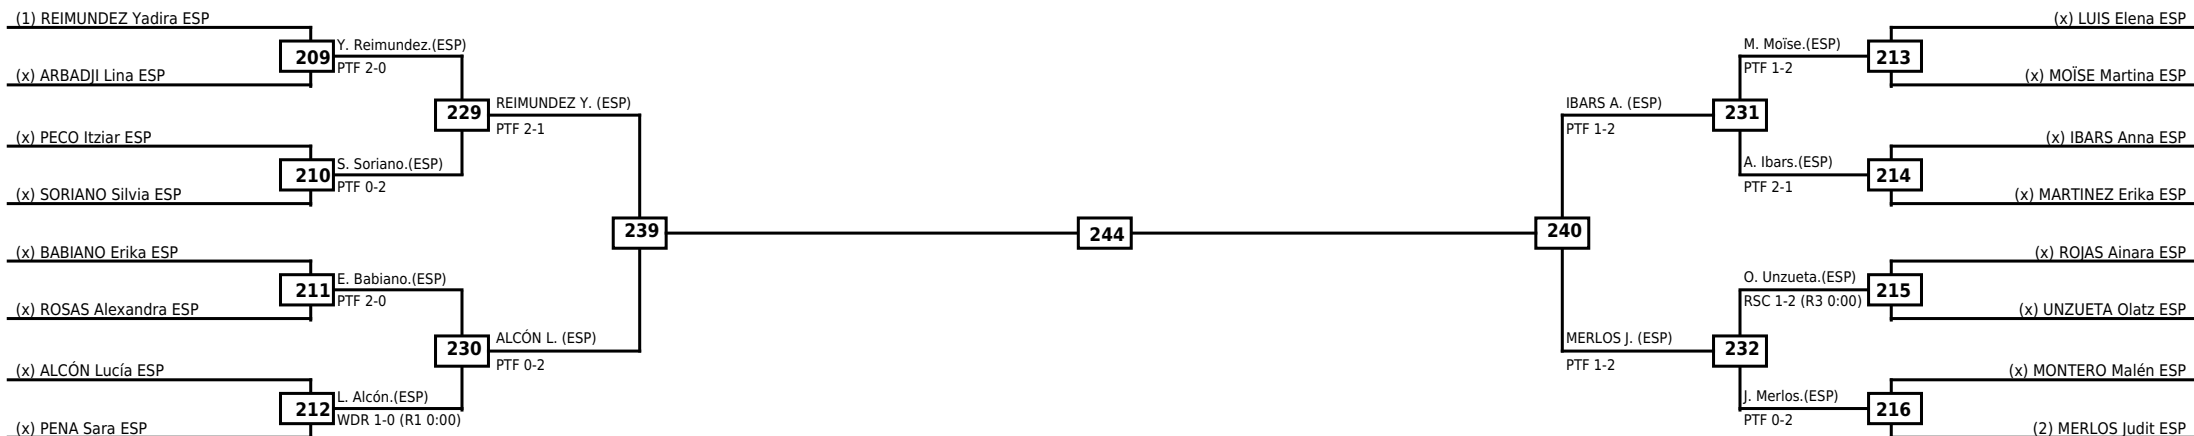

Quarterfinals	Semifinals	Final	Semifinals	Quarterfinals
---------------	------------	-------	------------	---------------

Classification

LEGEND RSC: Win by Referee stops contest WDR: Win by Withdrawal DQB: Win by Disqualification for Unsportsmanlike behavior
 (x)Seed PTF: Win by Final score DSQ: Win by Disqualification R: Round

Round of 16 Quarterfinals Semifinals

Final

Semifinals

Quarterfinals Round of 16

Classification

LEGEND RSC: Win by Referee stops contest WDR: Win by Withdrawal DQB: Win by Disqualification for Unsportsmanlike behavior
 (x)Seed PTF: Win by Final score DSQ: Win by Disqualification R: Round