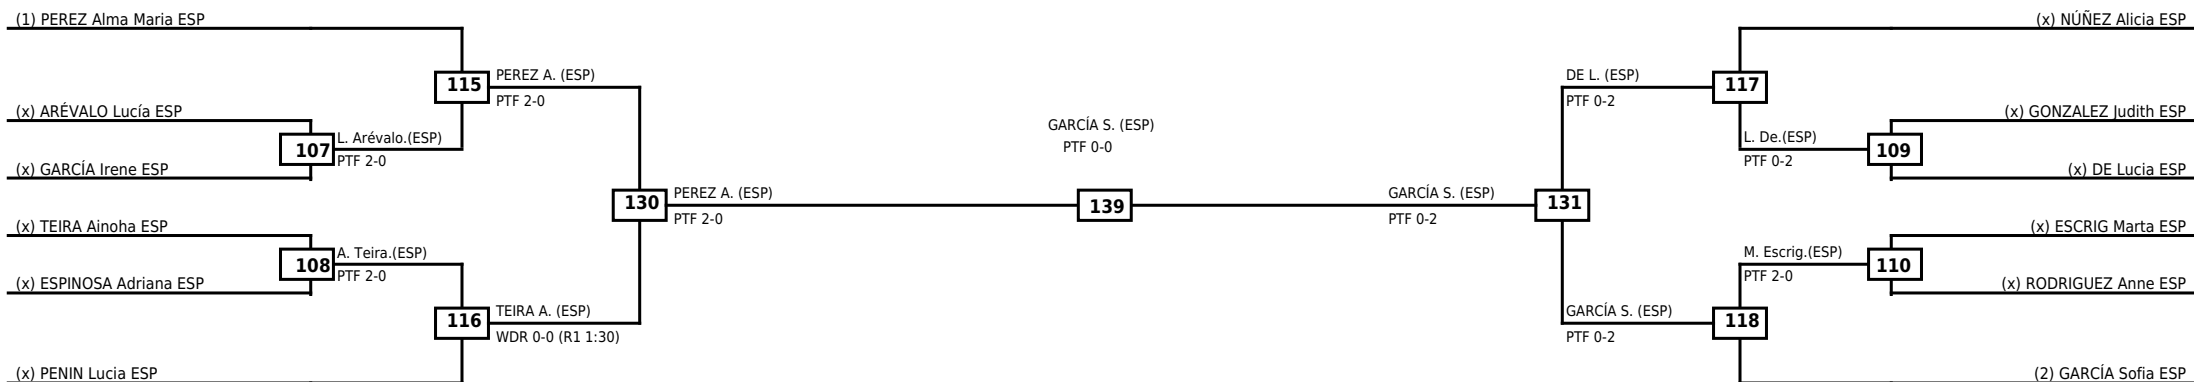

Quarterfinals	Semifinals	Final	Semifinals	Quarterfinals
---------------	------------	-------	------------	---------------

Classification

LEGEND RSC: Win by Referee stops contest WDR: Win by Withdrawal DQB: Win by Disqualification for Unsportsmanlike behavior
 (x)Seed PTF: Win by Final score DSQ: Win by Disqualification R: Round

Round of 16 Quarterfinals Semifinals

Final

Semifinals

Quarterfinals Round of 16

Classification

LEGEND RSC: Win by Referee stops contest WDR: Win by Withdrawal DQB: Win by Disqualification for Unsportsmanlike behavior
 (x)Seed PTF: Win by Final score DSQ: Win by Disqualification R: Round