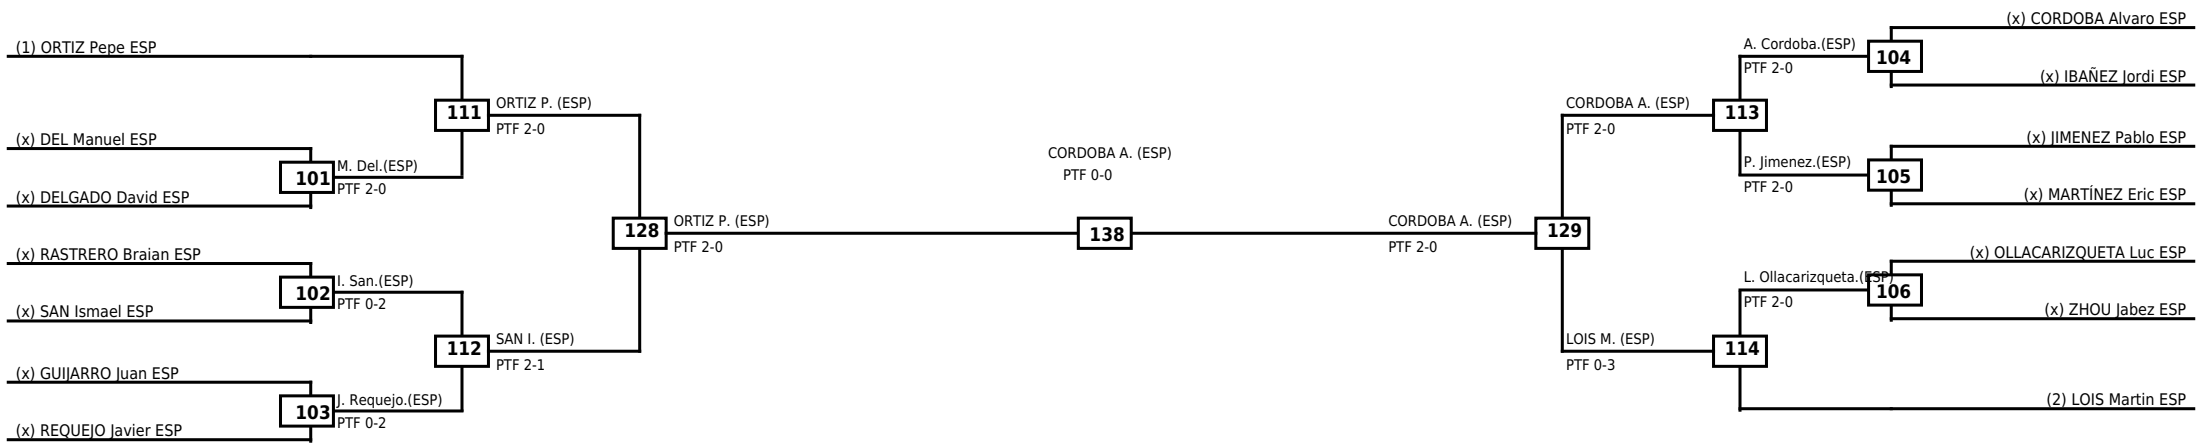

Round of 16 Quarterfinals Semifinals

Final

Semifinals

Quarterfinals Round of 16

Classification

LEGEND RSC: Win by Referee stops contest WDR: Win by Withdrawal DQB: Win by Disqualification for Unsportsmanlike behavior
 (x)Seed PTF: Win by Final score DSQ: Win by Disqualification R: Round

Round of 16	Quarterfinals	Semifinals	Final
-------------	---------------	------------	-------

Classification

LEGEND RSC: Win by Referee stops contest WDR: Win by Withdrawal DQB: Win by Disqualification for Unsportsmanlike behavior
 (x)Seed PTF: Win by Final score DSQ: Win by Disqualification R: Round