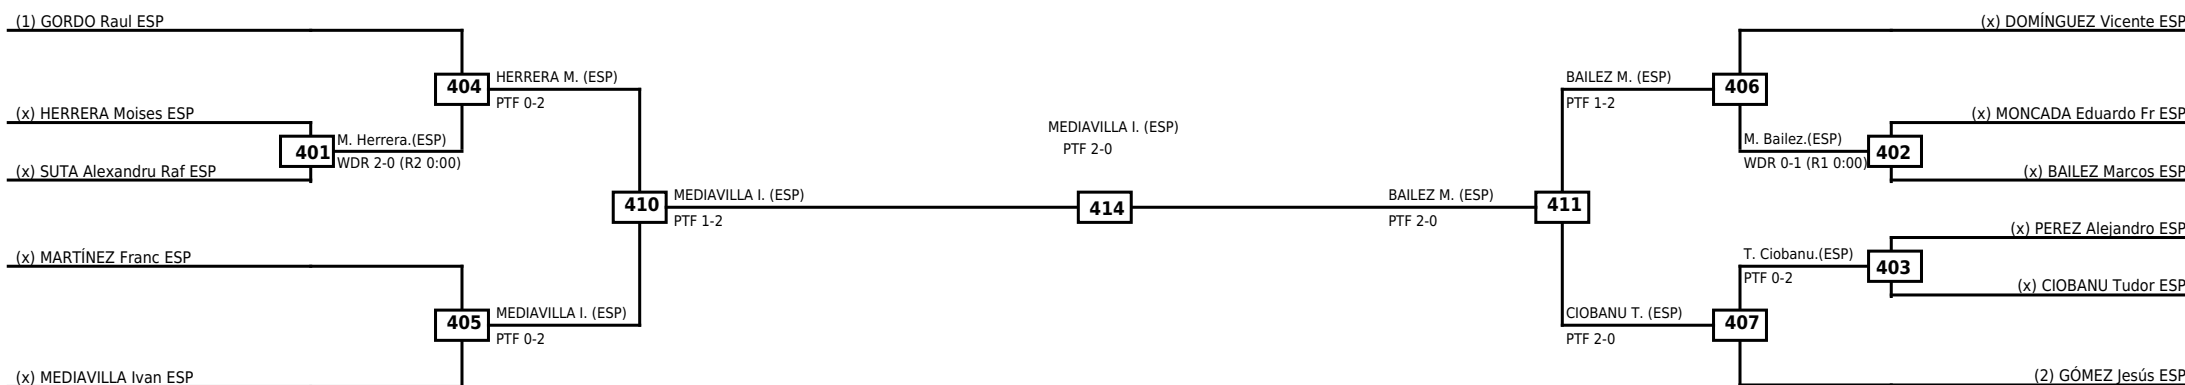

Round of 16 Quarterfinals Semifinals

Final

Semifinals

Quarterfinals Round of 16

Classification
1 MEDIAVILLA Ivan ESP
2 BAILEZ Marcos ESP
3 CIOBANU Tudor ESP
3 HERRERA Moises ESP

LEGEND RSC: Win by Referee stops contest WDR: Win by Withdrawal DQB: Win by Disqualification for Unsportsmanlike behavior
(x)Seed PTF: Win by Final score DSQ: Win by Disqualification R: Round