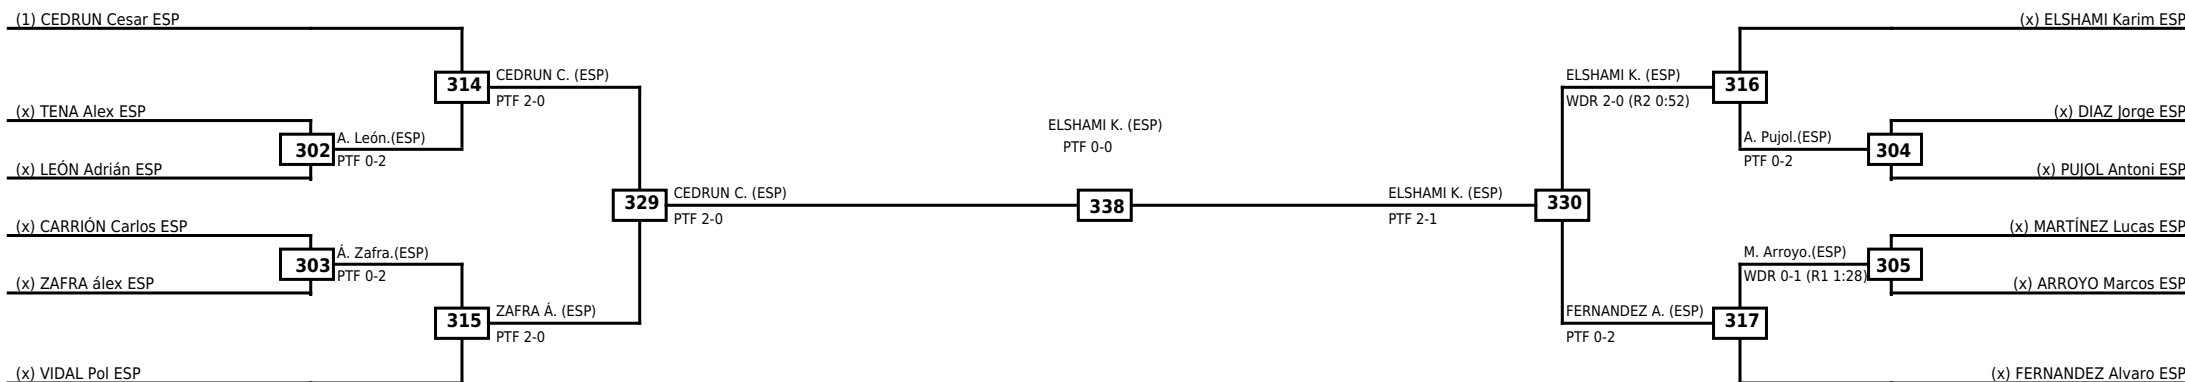

Round of 16	Quarterfinals	Semifinals	Final
-------------	---------------	------------	-------

Classification

LEGEND	RSC: Win by Referee stops contest	WDR: Win by Withdrawal	DQB: Win by Disqualification for Unsportsmanlike behavior
(x)Seed	PTF: Win by Final score	DSQ: Win by Disqualification	R: Round

Round of 16 Quarterfinals Semifinals

Final

Semifinals

Quarterfinals Round of 16

Classification

LEGEND RSC: Win by Referee stops contest WDR: Win by Withdrawal DQB: Win by Disqualification for Unsportsmanlike behavior
 (x)Seed PTF: Win by Final score DSQ: Win by Disqualification R: Round