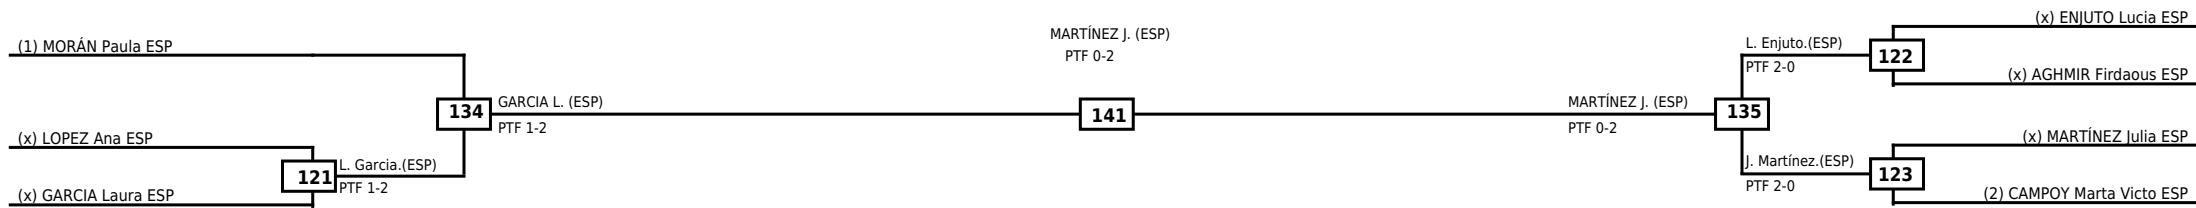

Round of 16 Quarterfinals Semifinals

Final

Semifinals

Quarterfinals Round of 16

Classification
1 MERLOS Judit ESP
2 REIMUNDEZ Yadira ESP
3 ALCÓN Lucía ESP
3 IBARS Anna ESP

LEGEND RSC: Win by Referee stops contest WDR: Win by Withdrawal DQB: Win by Disqualification for Unsportsmanlike behavior
 (x)Seed PTF: Win by Final score DSQ: Win by Disqualification R: Round

Round of 16 Quarterfinals Semifinals

Final

Semifinals

Quarterfinals Round of 16

Classification
1 GARCÍA Sofia ESP
2 PEREZ Alma Maria ESP
3 DE Lucia ESP
3 TEIRA Ainoha ESP

LEGEND RSC: Win by Referee stops contest WDR: Win by Withdrawal DQB: Win by Disqualification for Unsportsmanlike behavior
 (x)Seed PTF: Win by Final score DSQ: Win by Disqualification R: Round

Quarterfinals Semifinals

Final

Semifinals

Quarterfinals

Classification
1 MARTÍNEZ Julia ESP
2 GARCIA Laura ESP
3 ENJUTO Lucia ESP
3 MORÁN Paula ESP

LEGEND RSC: Win by Referee stops contest WDR: Win by Withdrawal DQB: Win by Disqualification for Unsportsmanlike behavior
 (x)Seed PTF: Win by Final score DSQ: Win by Disqualification R: Round