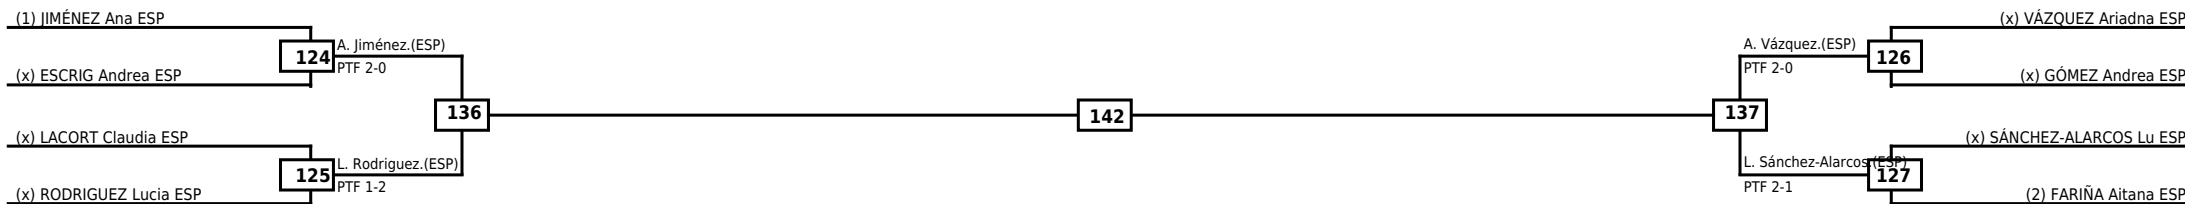

Round of 16 Quarterfinals Semifinals

Final

Semifinals

Quarterfinals Round of 16

Classification

LEGEND RSC: Win by Referee stops contest WDR: Win by Withdrawal DQB: Win by Disqualification for Unsportsmanlike behavior
 (x)Seed PTF: Win by Final score DSQ: Win by Disqualification R: Round

Quarterfinals	Semifinals	Final	Semifinals	Quarterfinals
---------------	------------	-------	------------	---------------

Classification

LEGEND RSC: Win by Referee stops contest WDR: Win by Withdrawal DQB: Win by Disqualification for Unsportsmanlike behavior
 (x)Seed PTF: Win by Final score DSQ: Win by Disqualification R: Round

Quarterfinals Semifinals

Final

Semifinals

Quarterfinals

Classification

LEGEND RSC: Win by Referee stops contest WDR: Win by Withdrawal DQB: Win by Disqualification for Unsportsmanlike behavior
 (x)Seed PTF: Win by Final score DSQ: Win by Disqualification R: Round