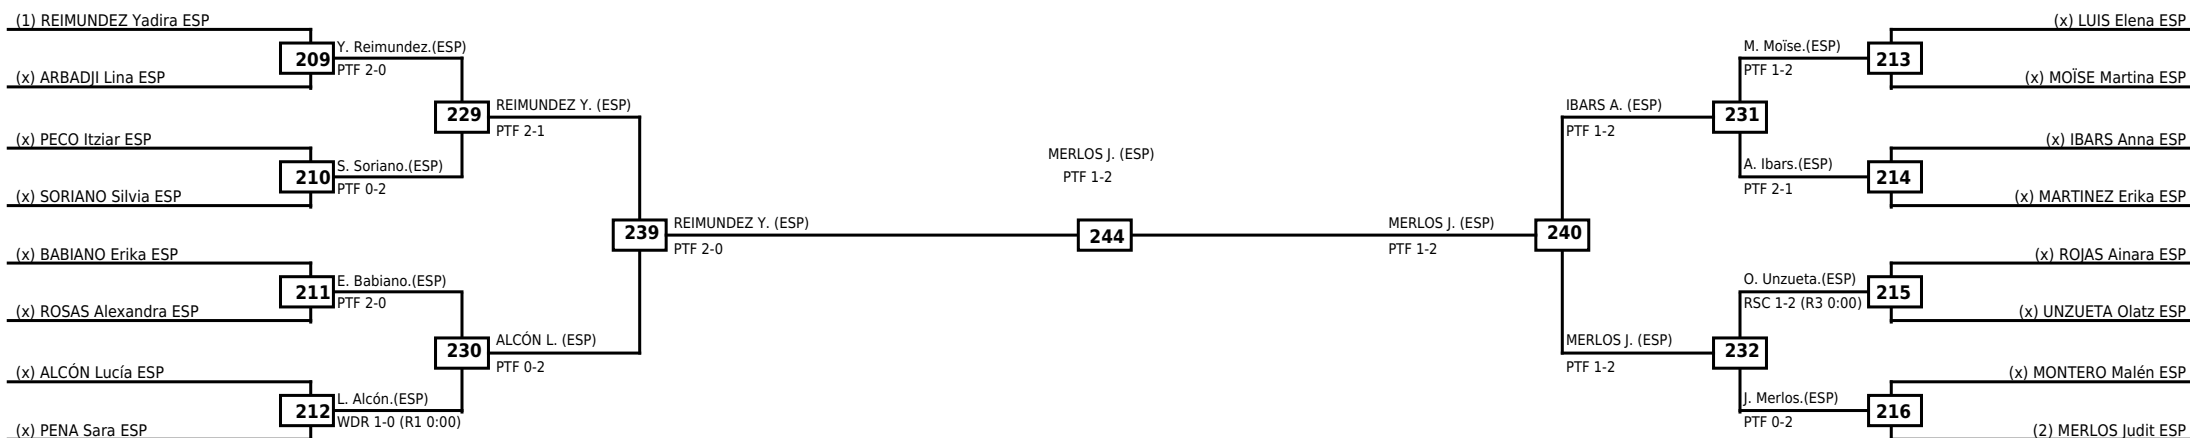

Quarterfinals Semifinals

Final

Semifinals

Quarterfinals

Classification
1 SHESTOPALKA Vanessa ESP
2 MURILLO Alba ESP
3 SUAREZ Andrea Alba ESP
3 REY Alba ESP

LEGEND RSC: Win by Referee stops contest WDR: Win by Withdrawal DQB: Win by Disqualification for Unsportsmanlike behavior
 (x)Seed PTF: Win by Final score DSQ: Win by Disqualification R: Round

Round of 16 Quarterfinals Semifinals

Final

Semifinals

Quarterfinals Round of 16

Classification
1 TORRES Elena ESP
2 TORRENTS Martina ESP
3 REBON Ekaterina ESP
3 JIMENEZ Irune ESP

LEGEND RSC: Win by Referee stops contest WDR: Win by Withdrawal DQB: Win by Disqualification for Unsportsmanlike behavior
 (x)Seed PTF: Win by Final score DSQ: Win by Disqualification R: Round

Round of 16 Quarterfinals Semifinals

Final

Semifinals

Quarterfinals Round of 16

Classification
1 MERLOS Judit ESP
2 REIMUNDEZ Yadira ESP
3 ALCÓN Lucía ESP
3 IBARS Anna ESP

LEGEND RSC: Win by Referee stops contest WDR: Win by Withdrawal DQB: Win by Disqualification for Unsportsmanlike behavior
 (x)Seed PTF: Win by Final score DSQ: Win by Disqualification R: Round

Round of 16 Quarterfinals Semifinals

Final

Semifinals

Quarterfinals Round of 16

Classification
1 GARCÍA Sofia ESP
2 PEREZ Alma Maria ESP
3 DE Lucia ESP
3 TEIRA Ainoha ESP

LEGEND RSC: Win by Referee stops contest WDR: Win by Withdrawal DQB: Win by Disqualification for Unsportsmanlike behavior
 (x)Seed PTF: Win by Final score DSQ: Win by Disqualification R: Round