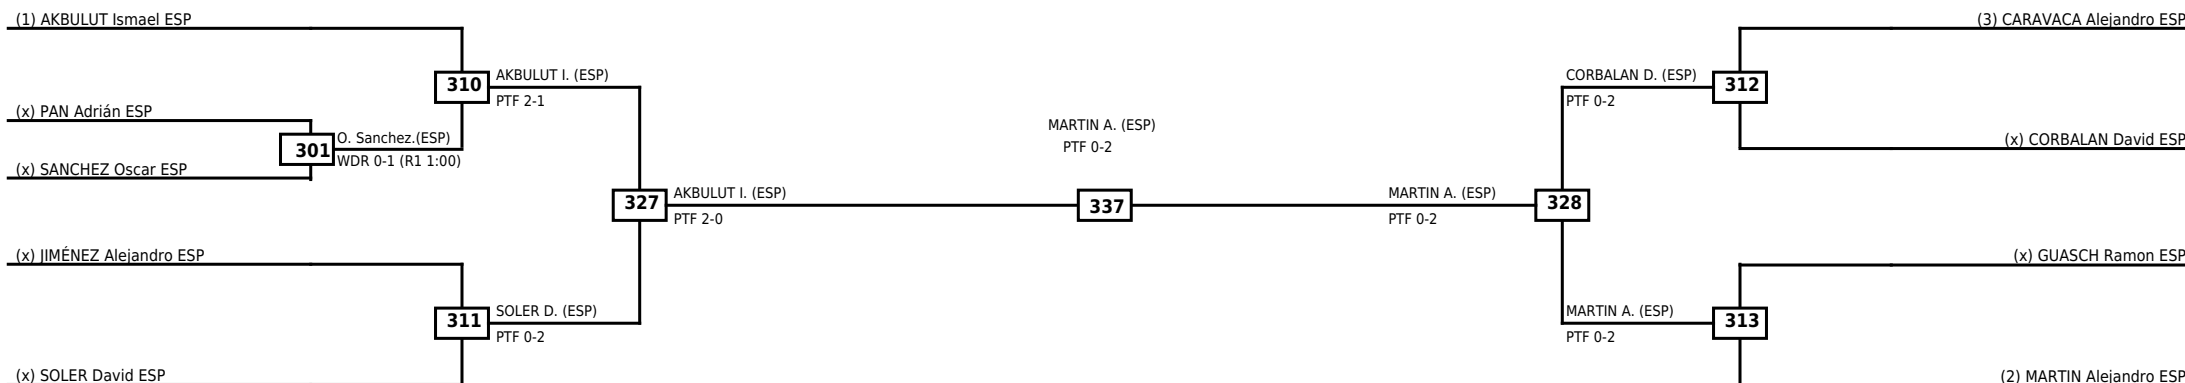

Round of 16 Quarterfinals Semifinals

Final

Semifinals

Quarterfinals Round of 16

Classification
1 MARTIN Alejandro ESP
2 AKBULUT Ismael ESP
3 SOLER David ESP
3 CORBALAN David ESP

LEGEND RSC: Win by Referee stops contest WDR: Win by Withdrawal DQB: Win by Disqualification for Unsportsmanlike behavior
 (x)Seed PTF: Win by Final score DSQ: Win by Disqualification R: Round