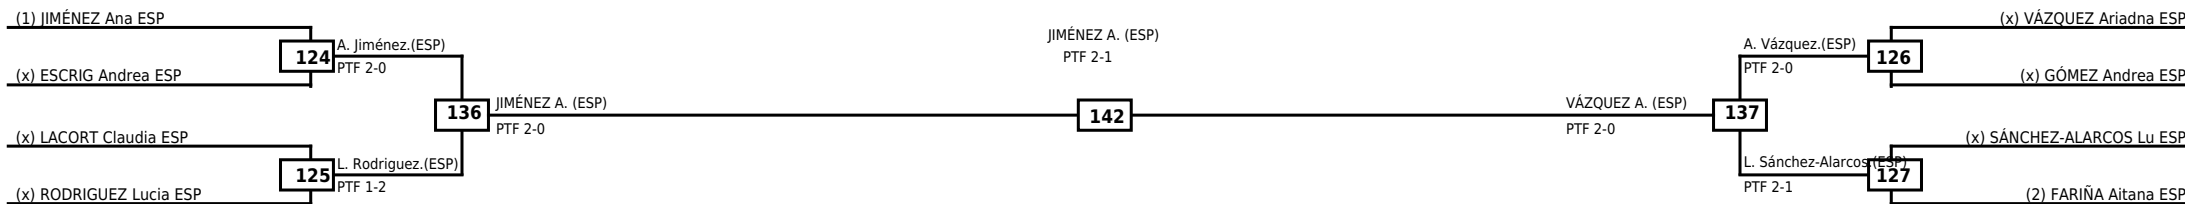

Quarterfinals Semifinals

Final

Semifinals

Quarterfinals

Classification
1 MARTÍNEZ Julia ESP
2 GARCIA Laura ESP
3 ENJUTO Lucia ESP
3 MORÁN Paula ESP

LEGEND RSC: Win by Referee stops contest WDR: Win by Withdrawal DQB: Win by Disqualification for Unsportsmanlike behavior
 (x)Seed PTF: Win by Final score DSQ: Win by Disqualification R: Round

Quarterfinals Semifinals

Final

Semifinals

Quarterfinals

Classification
1 JIMÉNEZ Ana ESP
2 VÁZQUEZ Ariadna ESP
3 RODRIGUEZ Lucia ESP
3 SÁNCHEZ-ALARCOS Lucia ESP

LEGEND RSC: Win by Referee stops contest WDR: Win by Withdrawal DQB: Win by Disqualification for Unsportsmanlike behavior
(x)Seed PTF: Win by Final score DSQ: Win by Disqualification R: Round