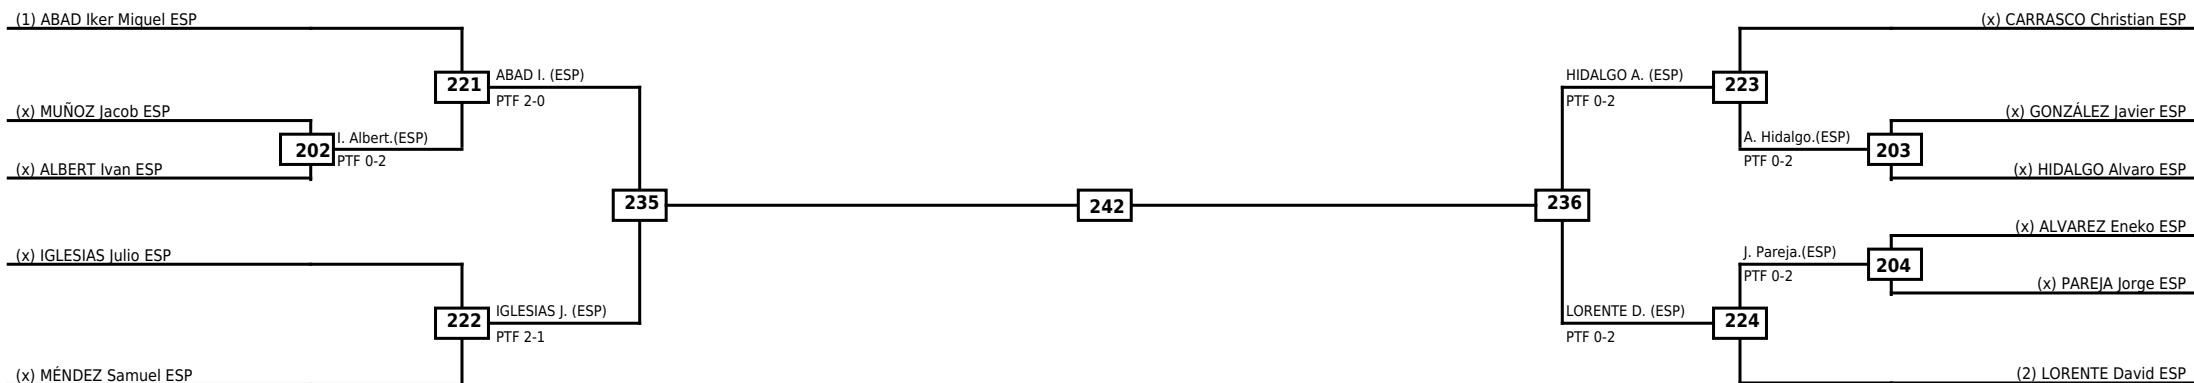

Round of 16 Quarterfinals Semifinals

Final

Semifinals

Quarterfinals Round of 16

Classification

LEGEND RSC: Win by Referee stops contest WDR: Win by Withdrawal DQB: Win by Disqualification for Unsportsmanlike behavior
 (x)Seed PTF: Win by Final score DSQ: Win by Disqualification R: Round