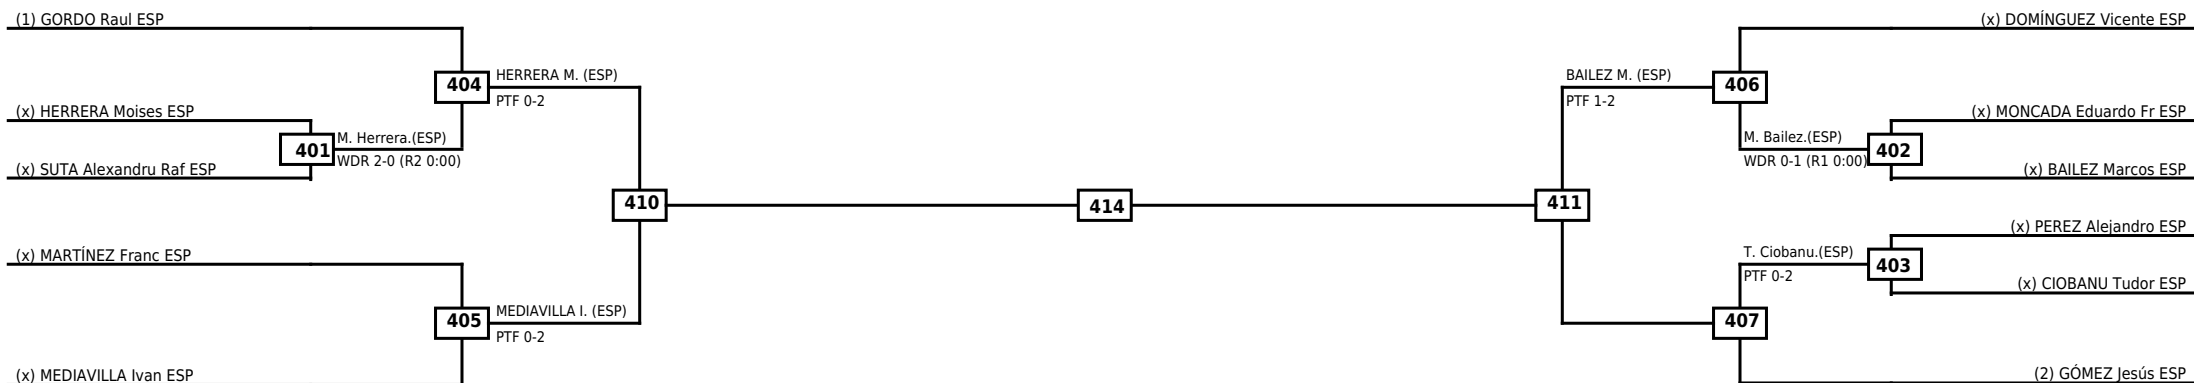

Round of 16	Quarterfinals	Semifinals	Final
-------------	---------------	------------	-------

Classification

LEGEND RSC: Win by Referee stops contest WDR: Win by Withdrawal DQB: Win by Disqualification for Unsportsmanlike behavior
 (x)Seed PTF: Win by Final score DSQ: Win by Disqualification R: Round

Quarterfinals	Semifinals	Final	Quarterfinals
---------------	------------	-------	---------------

Classification

LEGEND	RSC: Win by Referee stops contest	WDR: Win by Withdrawal	DSQ: Win by Disqualification	DQB: Win by Disqualification for Unsportsmanlike behavior	R: Round
	PTF: Win by Final score				

Round of 16 Quarterfinals Semifinals

Final

Semifinals

Quarterfinals Round of 16

Classification

LEGEND RSC: Win by Referee stops contest WDR: Win by Withdrawal DQB: Win by Disqualification for Unsportsmanlike behavior
 (x)Seed PTF: Win by Final score DSQ: Win by Disqualification R: Round