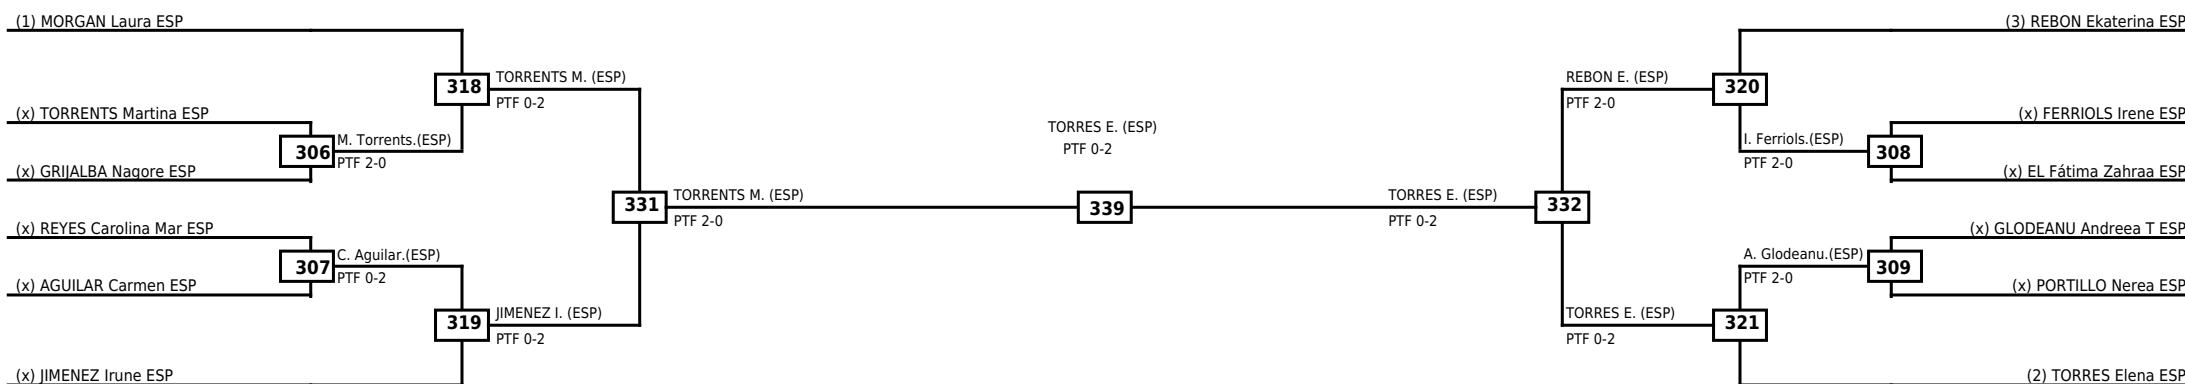

Quarterfinals Semifinals

Final

Semifinals

Quarterfinals

Classification
1 IRIGOIEN Irati ESP
2 DIEZ Laura ESP
3 MENDO Amanda ESP
3 CARVALHO Maialen ESP

LEGEND RSC: Win by Referee stops contest WDR: Win by Withdrawal DQB: Win by Disqualification for Unsportsmanlike behavior
 (x)Seed PTF: Win by Final score DSQ: Win by Disqualification R: Round

Quarterfinals Semifinals

Final

Semifinals

Quarterfinals

Classification
1 SHESTOPALKA Vanessa ESP
2 MURILLO Alba ESP
3 SUAREZ Andrea Alba ESP
3 REY Alba ESP

LEGEND RSC: Win by Referee stops contest WDR: Win by Withdrawal DQB: Win by Disqualification for Unsportsmanlike behavior
 (x)Seed PTF: Win by Final score DSQ: Win by Disqualification R: Round

Round of 16 Quarterfinals Semifinals

Final

Semifinals

Quarterfinals Round of 16

Classification
1 TORRES Elena ESP
2 TORRENTS Martina ESP
3 REBON Ekaterina ESP
3 JIMENEZ Irune ESP

LEGEND RSC: Win by Referee stops contest WDR: Win by Withdrawal DQB: Win by Disqualification for Unsportsmanlike behavior
 (x)Seed PTF: Win by Final score DSQ: Win by Disqualification R: Round