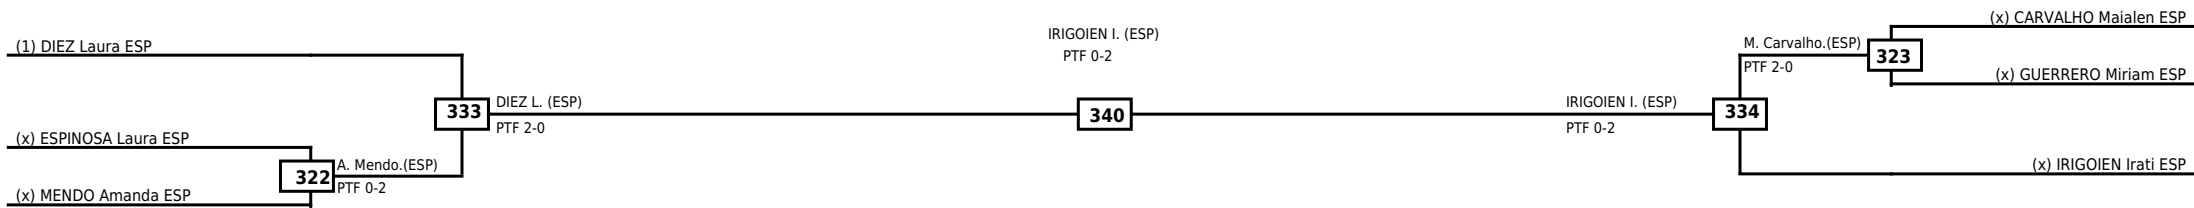

LEGEND	RSC: Win by Referee stops contest	WDR: Win by Withdrawal	DQB: Win by Disqualification for Unsportsmanlike behavior
(x)Seed	PTF: Win by Final score	DSQ: Win by Disqualification	R: Round

Round of 16 Quarterfinals Semifinals

Final

Semifinals

Quarterfinals Round of 16

Classification
1 MEDIAVILLA Ivan ESP
2 BAILEZ Marcos ESP
3 CIOBANU Tudor ESP
3 HERRERA Moises ESP

LEGEND RSC: Win by Referee stops contest WDR: Win by Withdrawal DQB: Win by Disqualification for Unsportsmanlike behavior
 (x)Seed PTF: Win by Final score DSQ: Win by Disqualification R: Round

Quarterfinals Semifinals

Final

Semifinals

Quarterfinals

Classification
1 IRIGOIEN Irati ESP
2 DIEZ Laura ESP
3 MENDO Amanda ESP
3 CARVALHO Maialen ESP

LEGEND RSC: Win by Referee stops contest WDR: Win by Withdrawal DQB: Win by Disqualification for Unsportsmanlike behavior
 (x)Seed PTF: Win by Final score DSQ: Win by Disqualification R: Round