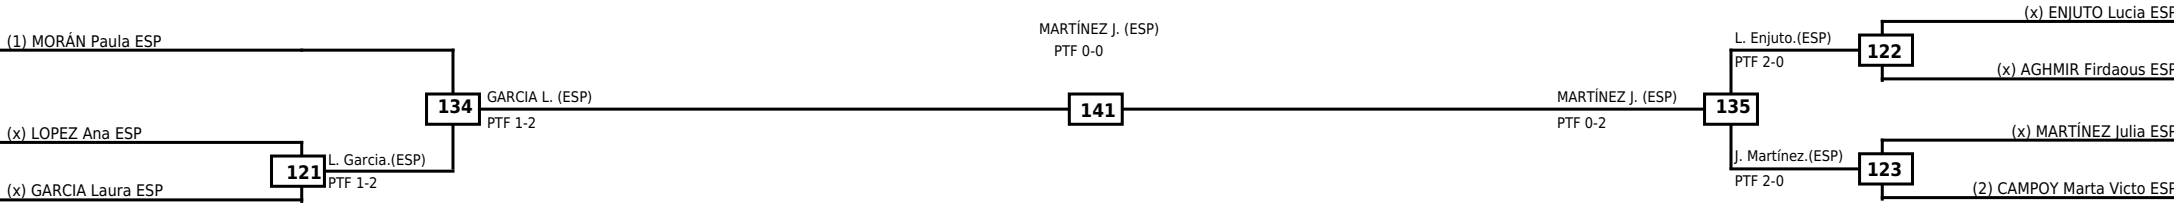

Round of 16 Quarterfinals Semifinals

Final

Semifinals

Quarterfinals Round of 16

Classification

LEGEND RSC: Win by Referee stops contest WDR: Win by Withdrawal DQB: Win by Disqualification for Unsportsmanlike behavior
 (x)Seed PTF: Win by Final score DSQ: Win by Disqualification R: Round

Quarterfinals	Semifinals	Final	Semifinals	Quarterfinals
---------------	------------	-------	------------	---------------

Classification

LEGEND RSC: Win by Referee stops contest WDR: Win by Withdrawal DQB: Win by Disqualification for Unsportsmanlike behavior
 (x)Seed PTF: Win by Final score DSQ: Win by Disqualification R: Round