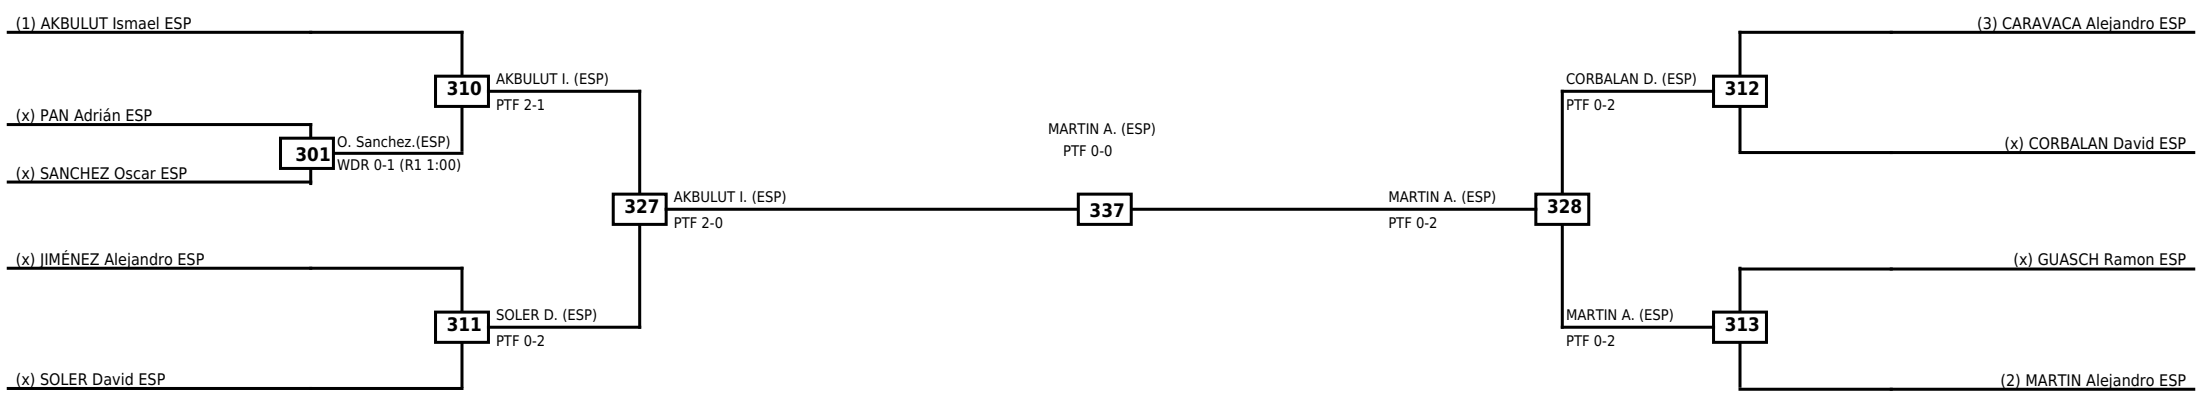

Round of 16	Quarterfinals	Semifinals	Final
-------------	---------------	------------	-------

Classification

LEGEND	RSC: Win by Referee stops contest	WDR: Win by Withdrawal	DQB: Win by Disqualification for Unsportsmanlike behavior
(x)Seed	PTF: Win by Final score	DSQ: Win by Disqualification	R: Round

Round of 16 Quarterfinals Semifinals

Final

Semifinals

Quarterfinals Round of 16

Classification

LEGEND RSC: Win by Referee stops contest WDR: Win by Withdrawal DQB: Win by Disqualification for Unsportsmanlike behavior
 (x)Seed PTF: Win by Final score DSQ: Win by Disqualification R: Round