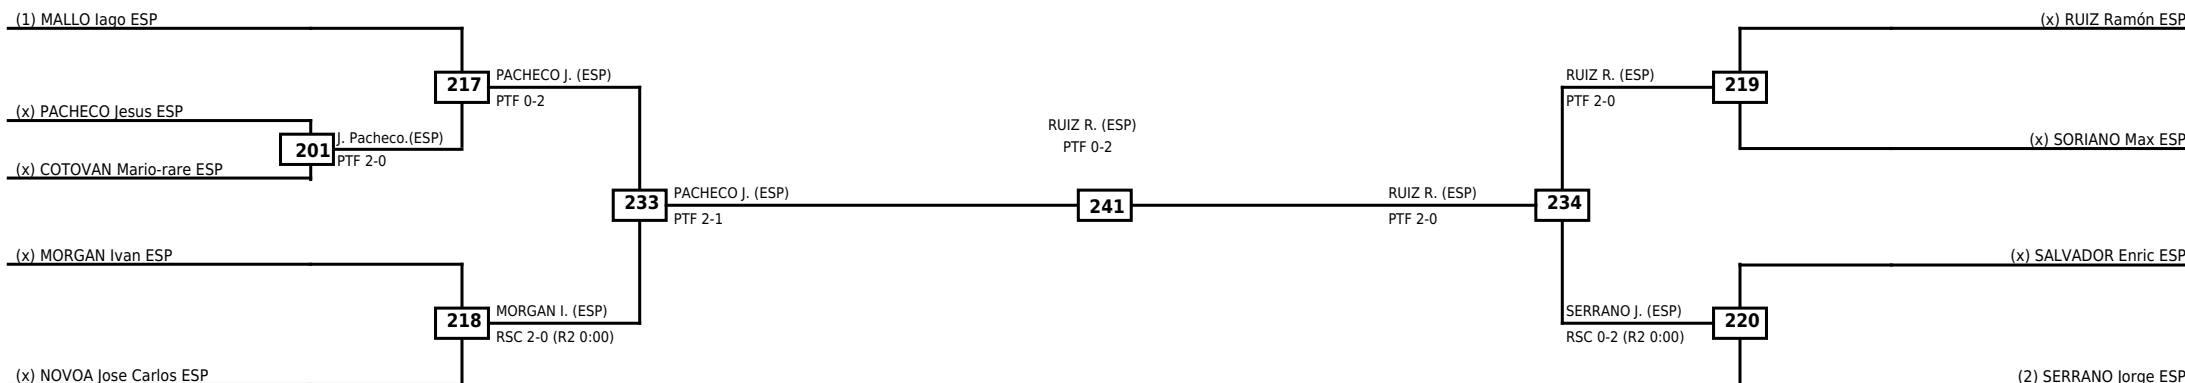

Round of 16 Quarterfinals Semifinals

Final

Semifinals

Quarterfinals Round of 16

Classification
1 RUIZ Ramón ESP
2 PACHECO Jesus ESP
3 MORGAN Ivan ESP
3 SERRANO Jorge ESP

LEGEND RSC: Win by Referee stops contest WDR: Win by Withdrawal DQB: Win by Disqualification for Unsportsmanlike behavior
(x)Seed PTF: Win by Final score DSQ: Win by Disqualification R: Round