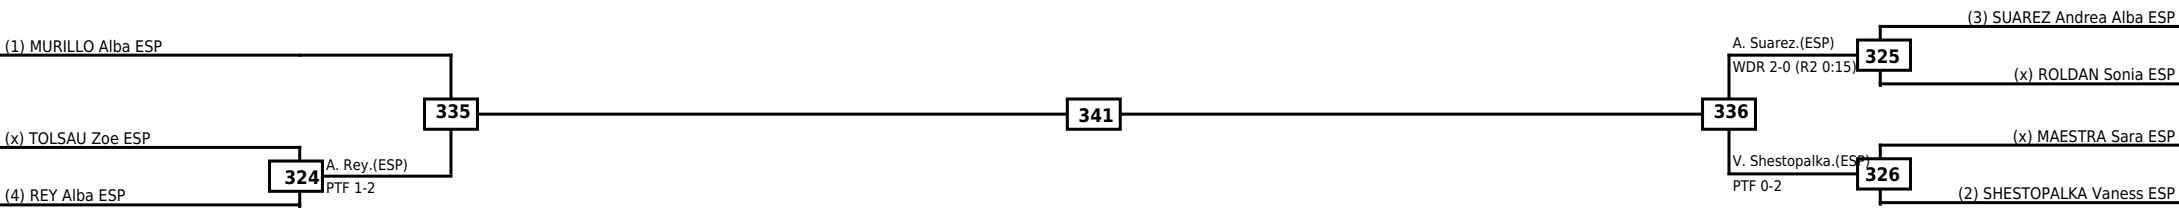

Quarterfinals	Semifinals	Final	Semifinals	Quarterfinals

Classification

LEGEND RSC: Win by Referee stops contest   WDR: Win by Withdrawal   DQB: Win by Disqualification for Unsportsmanlike behavior
(x)Seed   PTF: Win by Final score   DSQ: Win by Disqualification   R: Round