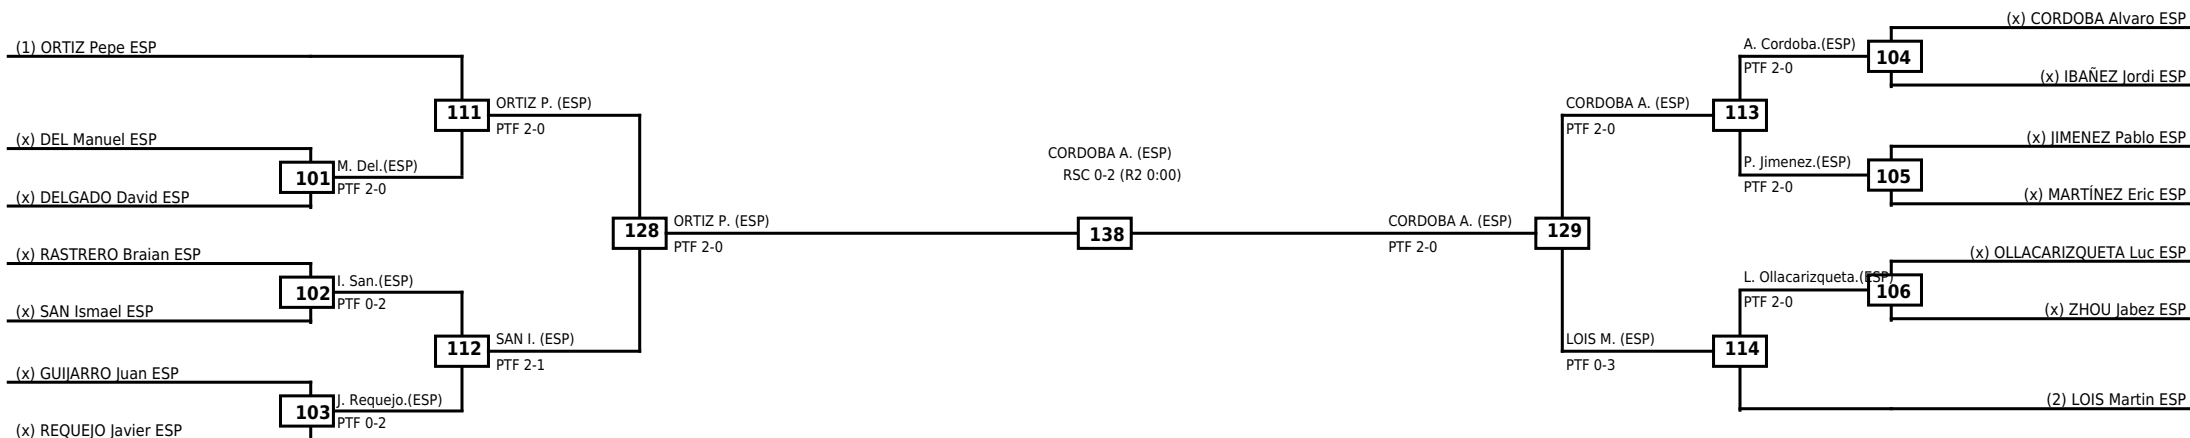

Round of 16 Quarterfinals Semifinals

Final

Semifinals

Quarterfinals Round of 16

Classification
1 ABAD Iker Miquel ESP
2 LORENTE David ESP
3 IGLESIAS Julio ESP
3 HIDALGO Alvaro ESP

LEGEND RSC: Win by Referee stops contest WDR: Win by Withdrawal DQB: Win by Disqualification for Unsportsmanlike behavior
 (x)Seed PTF: Win by Final score DSQ: Win by Disqualification R: Round

Round of 16 Quarterfinals Semifinals

Final

Semifinals

Quarterfinals Round of 16

Classification
1 CORDOBA Alvaro ESP
2 ORTIZ Pepe ESP
3 LOIS FERNÁNDEZ Martin ESP
3 SAN Ismael ESP

LEGEND RSC: Win by Referee stops contest WDR: Win by Withdrawal DQB: Win by Disqualification for Unsportsmanlike behavior
 (x)Seed PTF: Win by Final score DSQ: Win by Disqualification R: Round