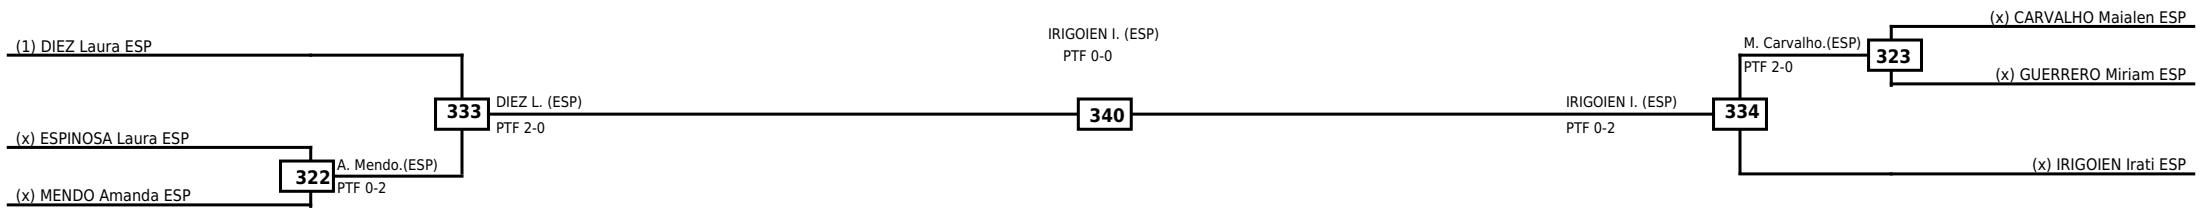

Quarterfinals	Semifinals	Final	Quarterfinals
---------------	------------	-------	---------------

Classification

LEGEND	RSC: Win by Referee stops contest	WDR: Win by Withdrawal	DSQ: Win by Disqualification	DQB: Win by Disqualification for Unsportsmanlike behavior	R: Round
	PTF: Win by Final score				

Round of 16 Quarterfinals Semifinals

Final

Semifinals

Quarterfinals Round of 16

Classification

LEGEND RSC: Win by Referee stops contest WDR: Win by Withdrawal DQB: Win by Disqualification for Unsportsmanlike behavior
 (x)Seed PTF: Win by Final score DSQ: Win by Disqualification R: Round

Quarterfinals	Semifinals	Final	Semifinals	Quarterfinals
---------------	------------	-------	------------	---------------

Classification

LEGEND	RSC: Win by Referee stops contest	WDR: Win by Withdrawal	DQB: Win by Disqualification for Unsportsmanlike behavior
(x)Seed	PTF: Win by Final score	DSQ: Win by Disqualification	R: Round