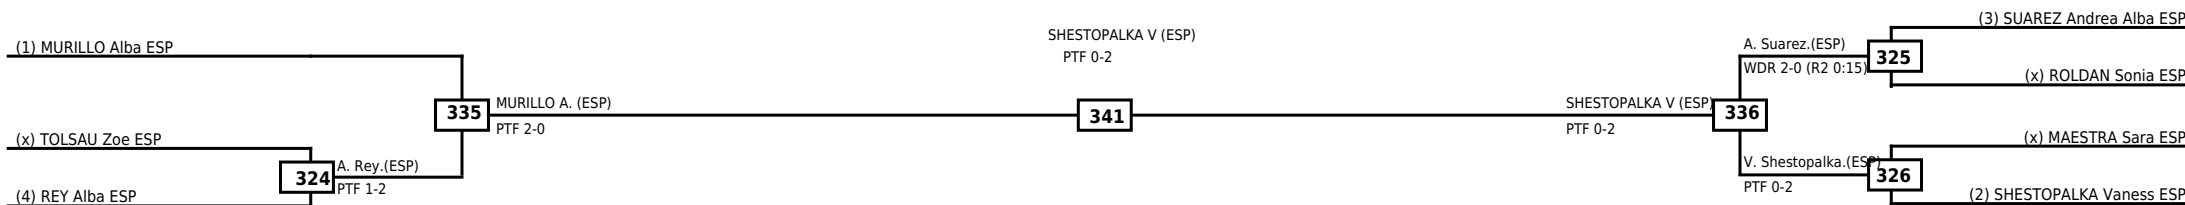

Quarterfinals Semifinals

Final

Semifinals

Quarterfinals

Classification
1 IRIGOIEN Irati ESP
2 DIEZ Laura ESP
3 MENDO Amanda ESP
3 CARVALHO Maialen ESP

LEGEND RSC: Win by Referee stops contest WDR: Win by Withdrawal DQB: Win by Disqualification for Unsportsmanlike behavior
 (x)Seed PTF: Win by Final score DSQ: Win by Disqualification R: Round

Quarterfinals Semifinals

Final

Semifinals

Quarterfinals

Classification
1 SHESTOPALKA Vanessa ESP
2 MURILLO Alba ESP
3 SUAREZ Andrea Alba ESP
3 REY Alba ESP

LEGEND RSC: Win by Referee stops contest WDR: Win by Withdrawal DQB: Win by Disqualification for Unsportsmanlike behavior
 (x)Seed PTF: Win by Final score DSQ: Win by Disqualification R: Round