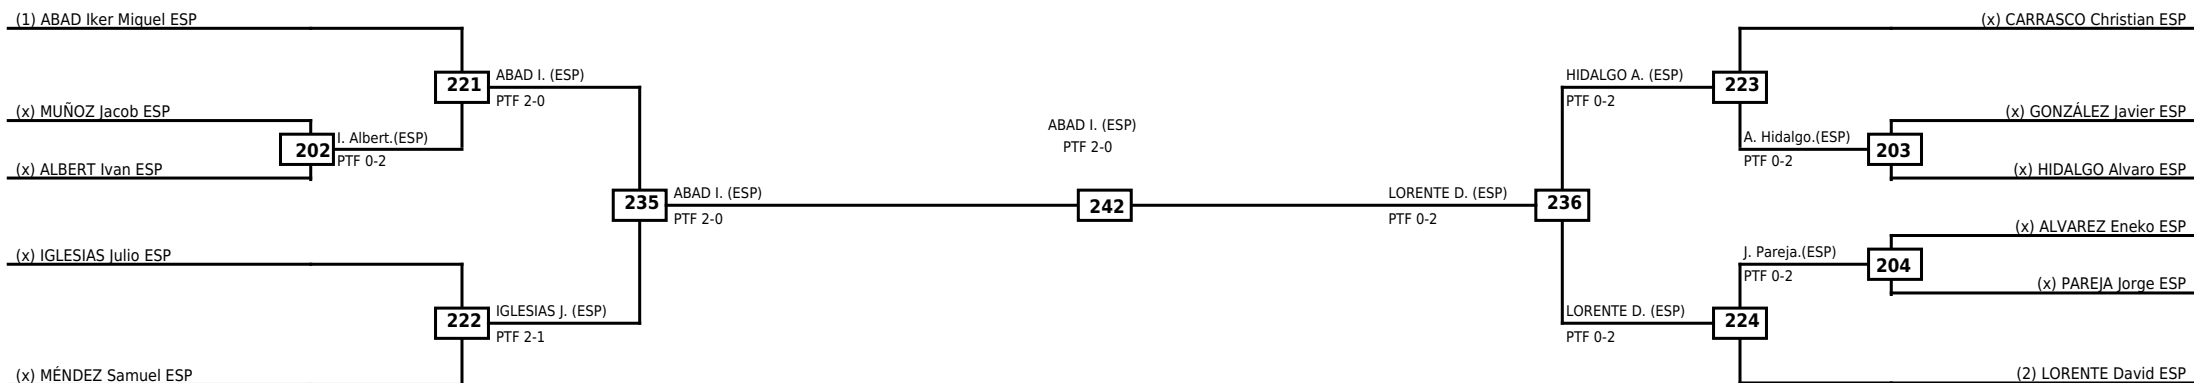

Round of 16 Quarterfinals Semifinals

Final

Semifinals

Quarterfinals Round of 16

Classification
1 ABAD Iker Miquel ESP
2 LORENTE David ESP
3 IGLESIAS Julio ESP
3 HIDALGO Alvaro ESP

LEGEND RSC: Win by Referee stops contest WDR: Win by Withdrawal DQB: Win by Disqualification for Unsportsmanlike behavior
(x)Seed PTF: Win by Final score DSQ: Win by Disqualification R: Round