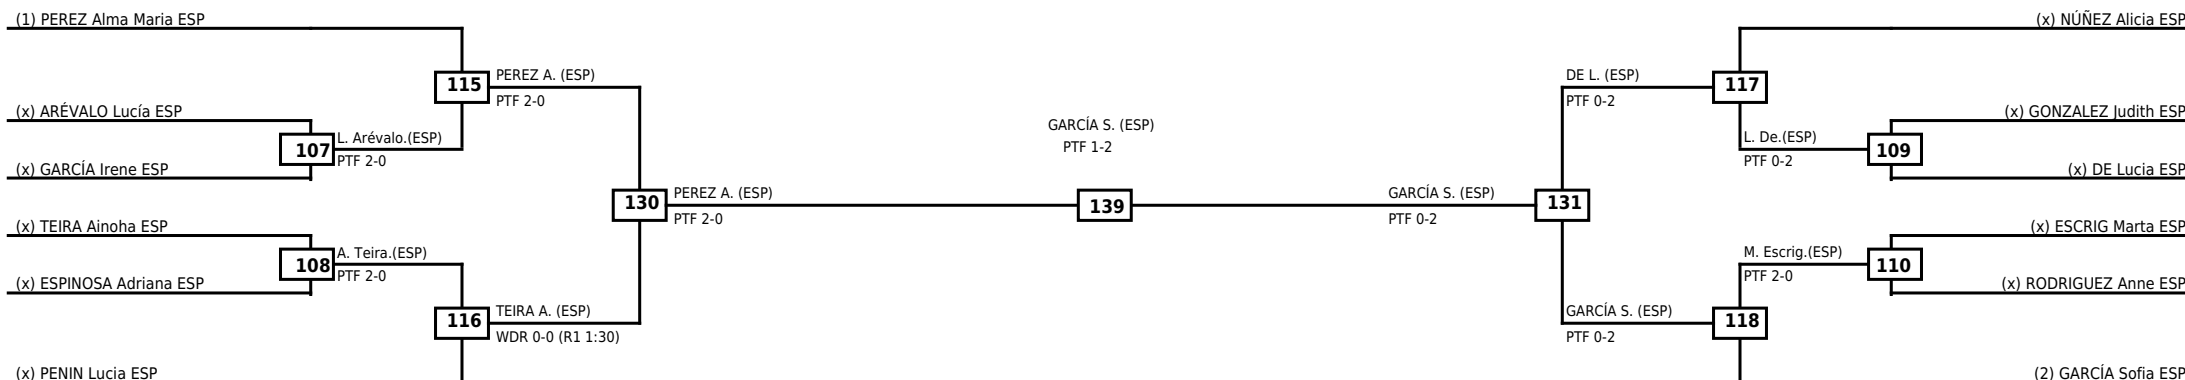

Round of 16 Quarterfinals Semifinals

Final

Semifinals

Quarterfinals Round of 16

Classification
1 TORRES Elena ESP
2 TORRENTS Martina ESP
3 REBON Ekaterina ESP
3 JIMENEZ Irune ESP

LEGEND RSC: Win by Referee stops contest WDR: Win by Withdrawal DQB: Win by Disqualification for Unsportsmanlike behavior
 (x)Seed PTF: Win by Final score DSQ: Win by Disqualification R: Round

Round of 16 Quarterfinals Semifinals

Final

Semifinals

Quarterfinals Round of 16

Classification
1 MERLOS Judit ESP
2 REIMUNDEZ Yadira ESP
3 ALCÓN Lucía ESP
3 IBARS Anna ESP

LEGEND RSC: Win by Referee stops contest WDR: Win by Withdrawal DQB: Win by Disqualification for Unsportsmanlike behavior
 (x)Seed PTF: Win by Final score DSQ: Win by Disqualification R: Round

Round of 16 Quarterfinals Semifinals

Final

Semifinals

Quarterfinals Round of 16

Classification
1 GARCÍA Sofia ESP
2 PEREZ Alma Maria ESP
3 DE Lucia ESP
3 TEIRA Ainoha ESP

LEGEND RSC: Win by Referee stops contest WDR: Win by Withdrawal DQB: Win by Disqualification for Unsportsmanlike behavior
 (x)Seed PTF: Win by Final score DSQ: Win by Disqualification R: Round

Quarterfinals Semifinals

Final

Semifinals

Quarterfinals

Classification
1 MARTÍNEZ Julia ESP
2 GARCIA Laura ESP
3 ENJUTO Lucia ESP
3 MORÁN Paula ESP

LEGEND RSC: Win by Referee stops contest WDR: Win by Withdrawal DQB: Win by Disqualification for Unsportsmanlike behavior
 (x)Seed PTF: Win by Final score DSQ: Win by Disqualification R: Round