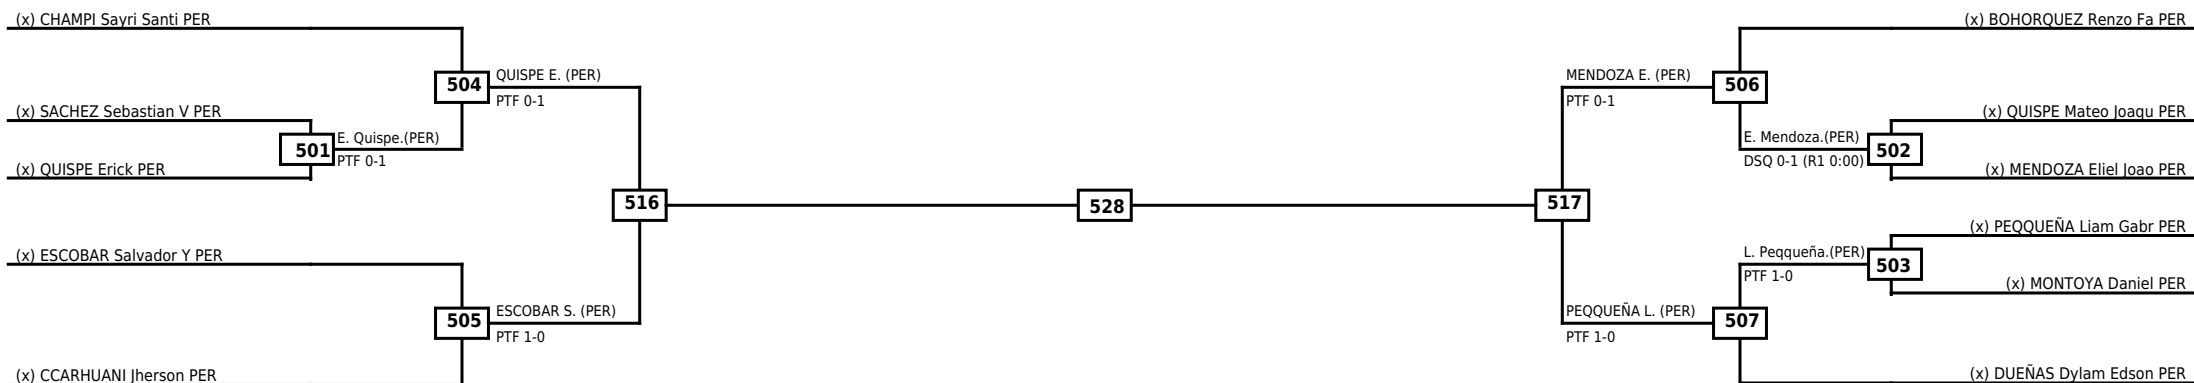

Classification

Classification

Round of 16 Quarterfinals Semifinals

Final

Semifinals

Quarterfinals Round of 16

Classification

LEGEND RSC: Win by Referee stops contest WDR: Win by Withdrawal DQB: Win by Disqualification for Unsportsmanlike behavior
 (x)Seed PTF: Win by Final score DSQ: Win by Disqualification R: Round