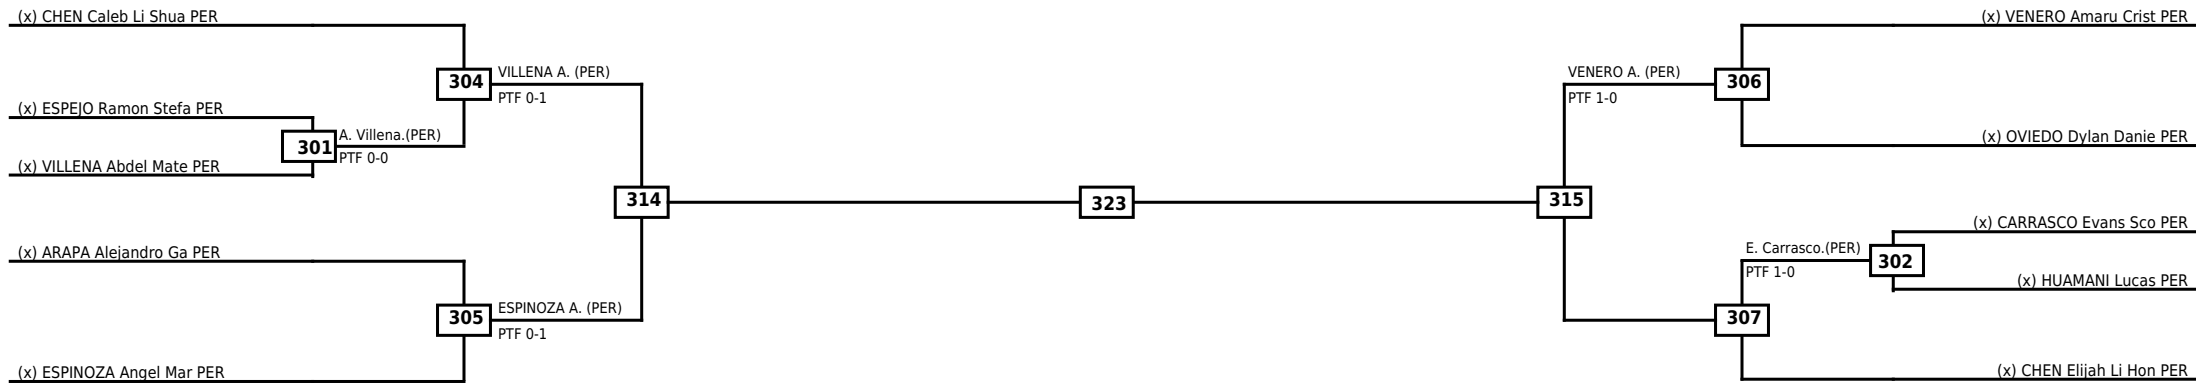

Round of 16 Quarterfinals Semifinals

Final

Semifinals

Quarterfinals Round of 16

Classification

LEGEND RSC: Win by Referee stops contest   WDR: Win by Withdrawal   DQB: Win by Disqualification for Unsportsmanlike behavior
(x)Seed   PTF: Win by Final score   DSQ: Win by Disqualification   R: Round