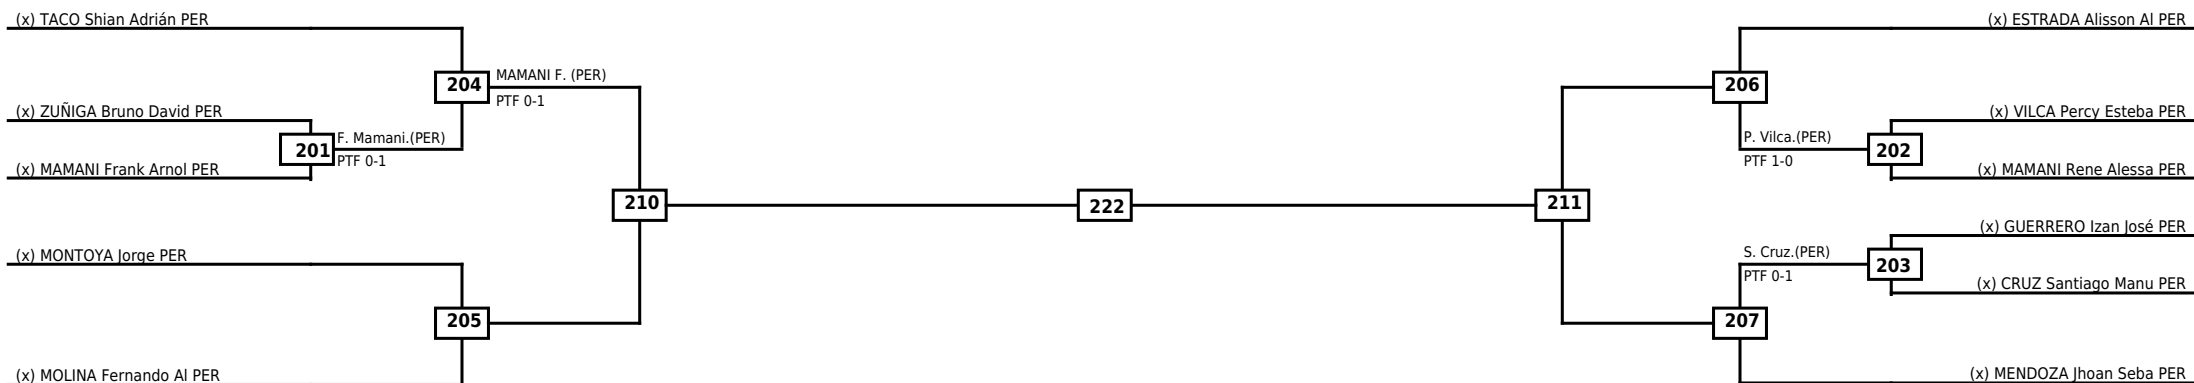

Round of 16 Quarterfinals Semifinals

Final

Semifinals

Quarterfinals Round of 16

Classification

LEGEND RSC: Win by Referee stops contest WDR: Win by Withdrawal DQB: Win by Disqualification for Unsportsmanlike behavior
 (x)Seed PTF: Win by Final score DSQ: Win by Disqualification R: Round