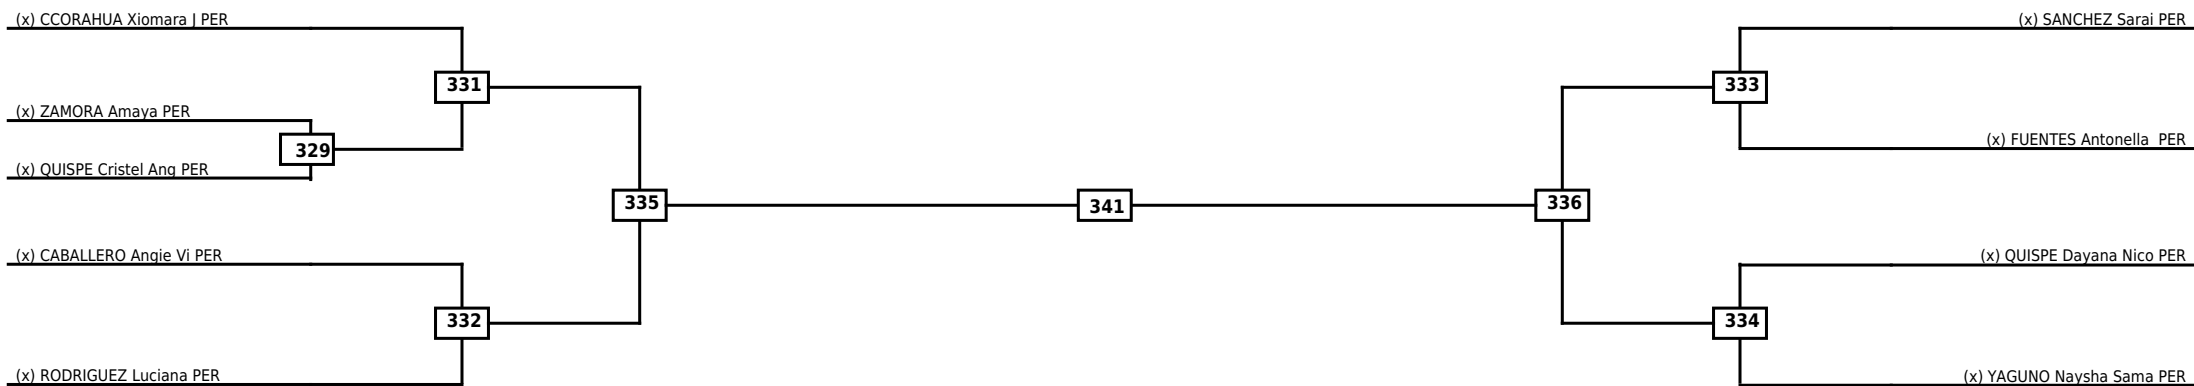

340

(x) CODARLUPO Cesia Ya PER

Classification

Classification

Round of 16 Quarterfinals Semifinals

Final

Semifinals

Quarterfinals Round of 16