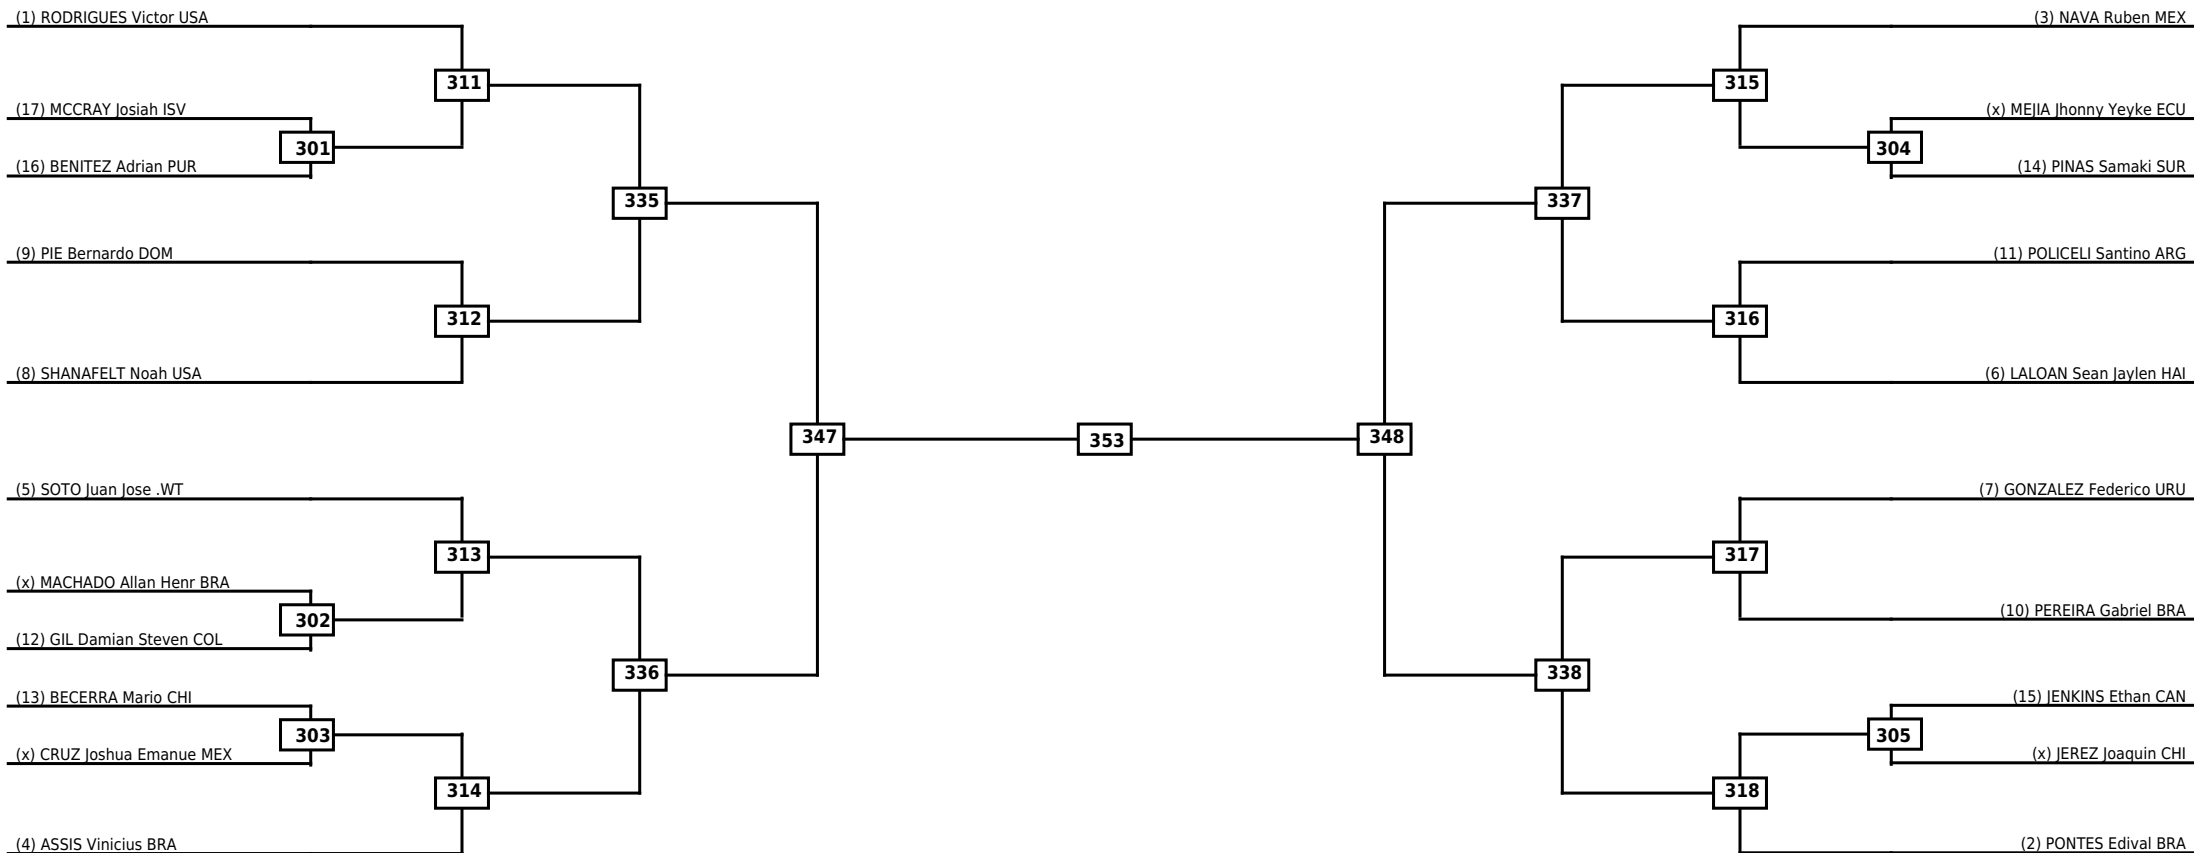

Round of 16	Quarterfinals	Semifinals	Final
-------------	---------------	------------	-------

Classification

LEGEND	RSC: Win by Referee stops contest	WDR: Win by Withdrawal	DQB: Win by Disqualification for Unsportsmanlike behavior
(x)Seed	PTF: Win by Final score	DSQ: Win by Disqualification	R: Round

Round of 32	Round of 16	Quarterfinals	Semifinals	Final	Semifinals	Quarterfinals	Round of 16	Round of 32
-------------	-------------	---------------	------------	-------	------------	---------------	-------------	-------------

Round of 32 Round of 16 Quarterfinals Semifinals Final Semifinals Quarterfinals Round of 16 Round of 32

Classification

LEGEND RSC: Win by Referee stops contest WDR: Win by Withdrawal DQB: Win by Disqualification for Unsportsmanlike behavior
(x)Seed PTF: Win by Final score DSQ: Win by Disqualification R: Round