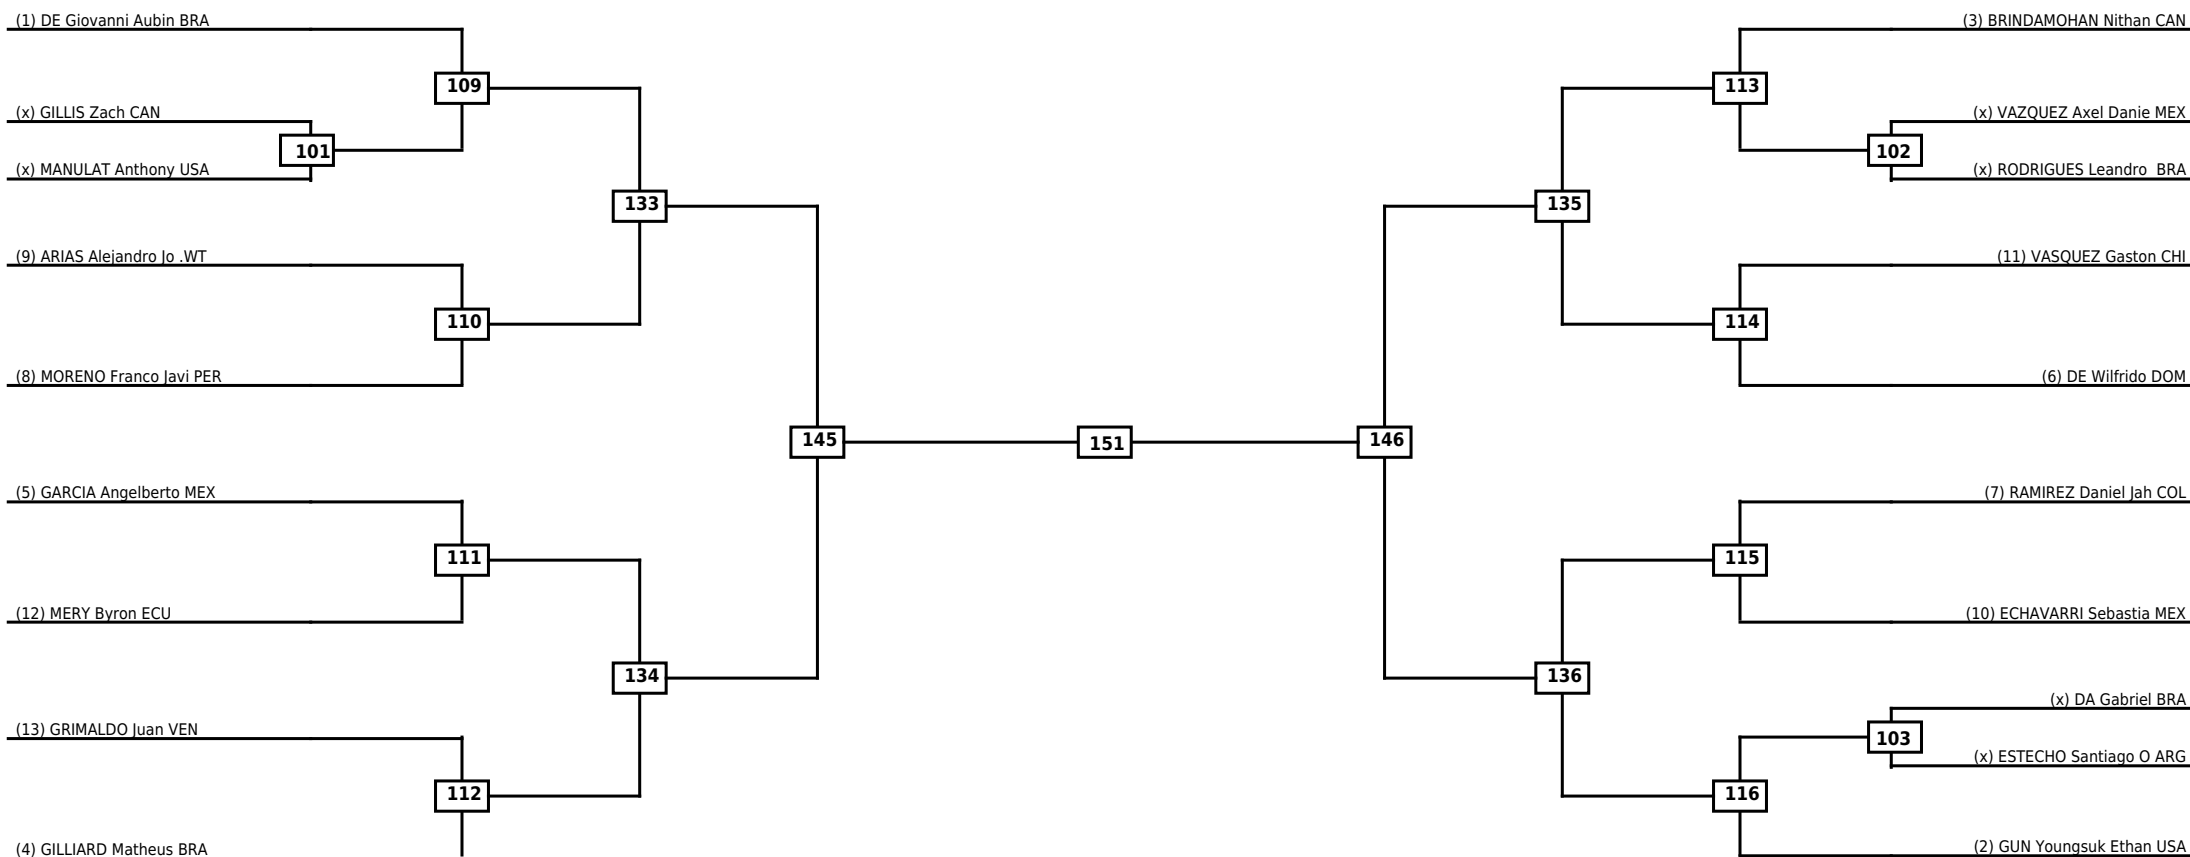

Round of 32
Round of 16
Quarterfinals
Semifinals
Final
Semifinals
Quarterfinals
Round of 16
Round of 32

Classification

LEGEND RSC: Win by Referee stops contest   WDR: Win by Withdrawal   DQB: Win by Disqualification for Unsportsmanlike behavior
(x)Seed   PTF: Win by Final score   DSQ: Win by Disqualification   R: Round