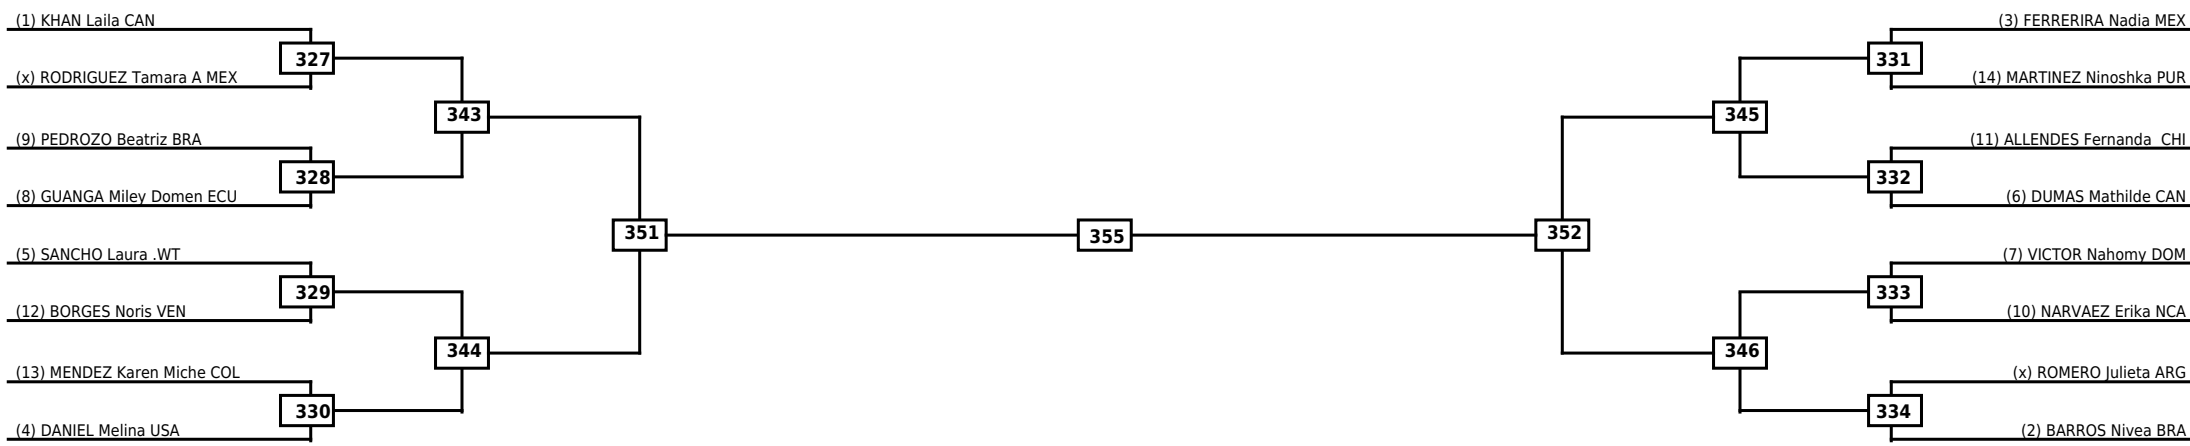

Round of 16	Quarterfinals	Semifinals	Final

Classification

LEGEND   RSC: Win by Referee stops contest   WDR: Win by Withdrawal   DQB: Win by Disqualification for Unsportsmanlike behavior
(x)Seed   PTF: Win by Final score   DSQ: Win by Disqualification   R: Round