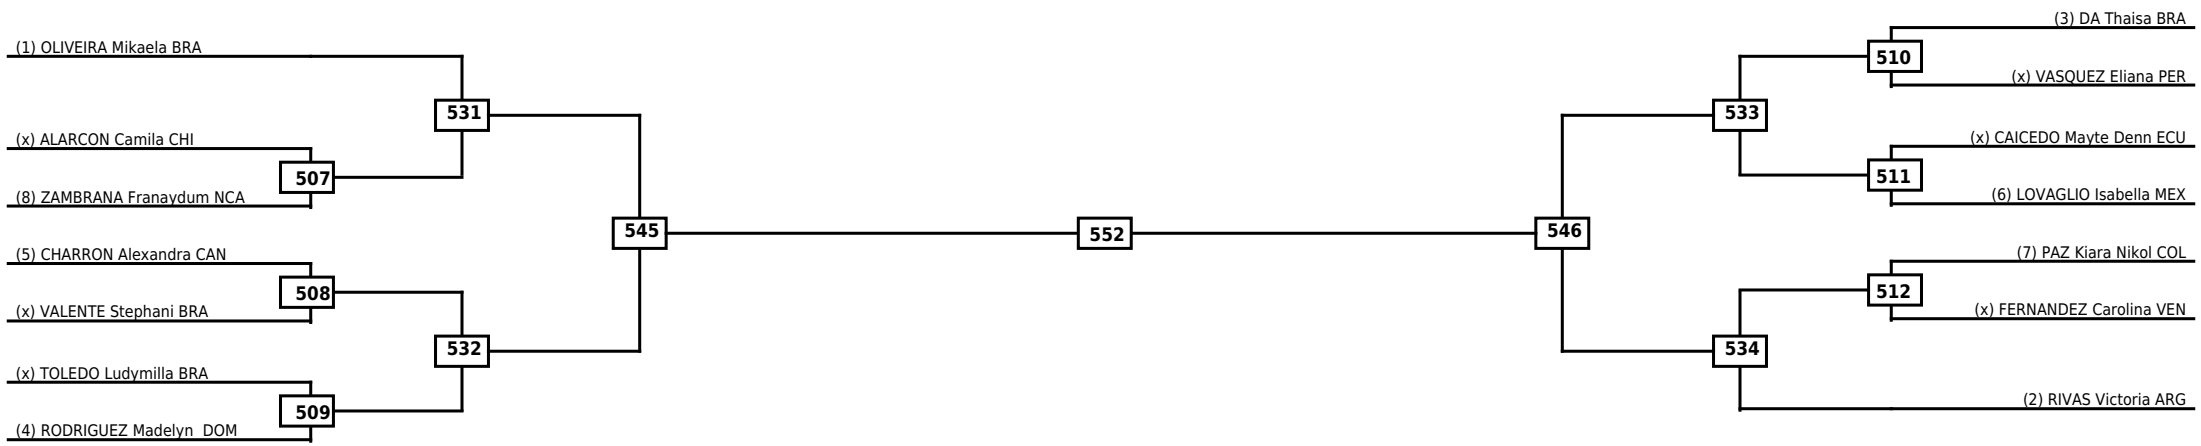

Round of 16	Quarterfinals	Semifinals	Final

Classification

LEGEND RSC: Win by Referee stops contest   WDR: Win by Withdrawal   DQB: Win by Disqualification for Unsportsmanlike behavior
(x)Seed   PTF: Win by Final score   DSQ: Win by Disqualification   R: Round