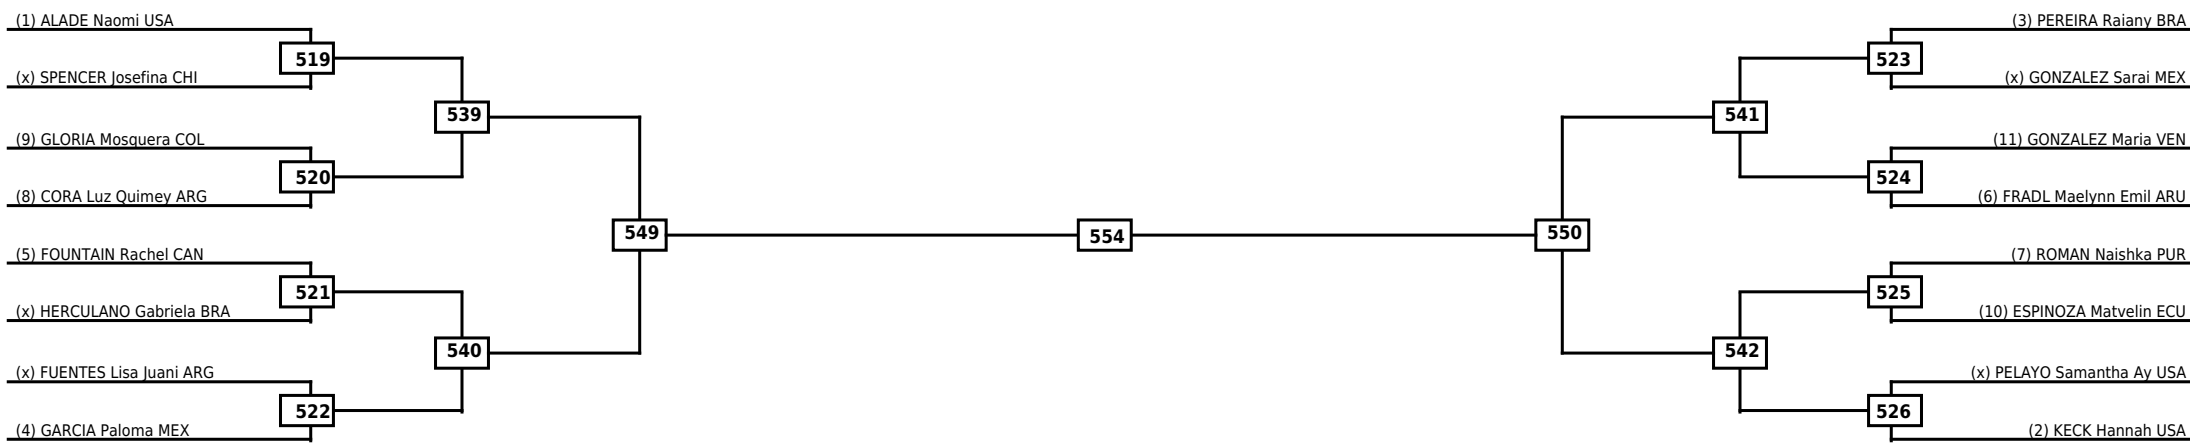

Round of 16	Quarterfinals	Semifinals	Final

Classification

LEGEND RSC: Win by Referee stops contest   WDR: Win by Withdrawal   DQB: Win by Disqualification for Unsportsmanlike behavior
(x)Seed   PTF: Win by Final score   DSQ: Win by Disqualification   R: Round