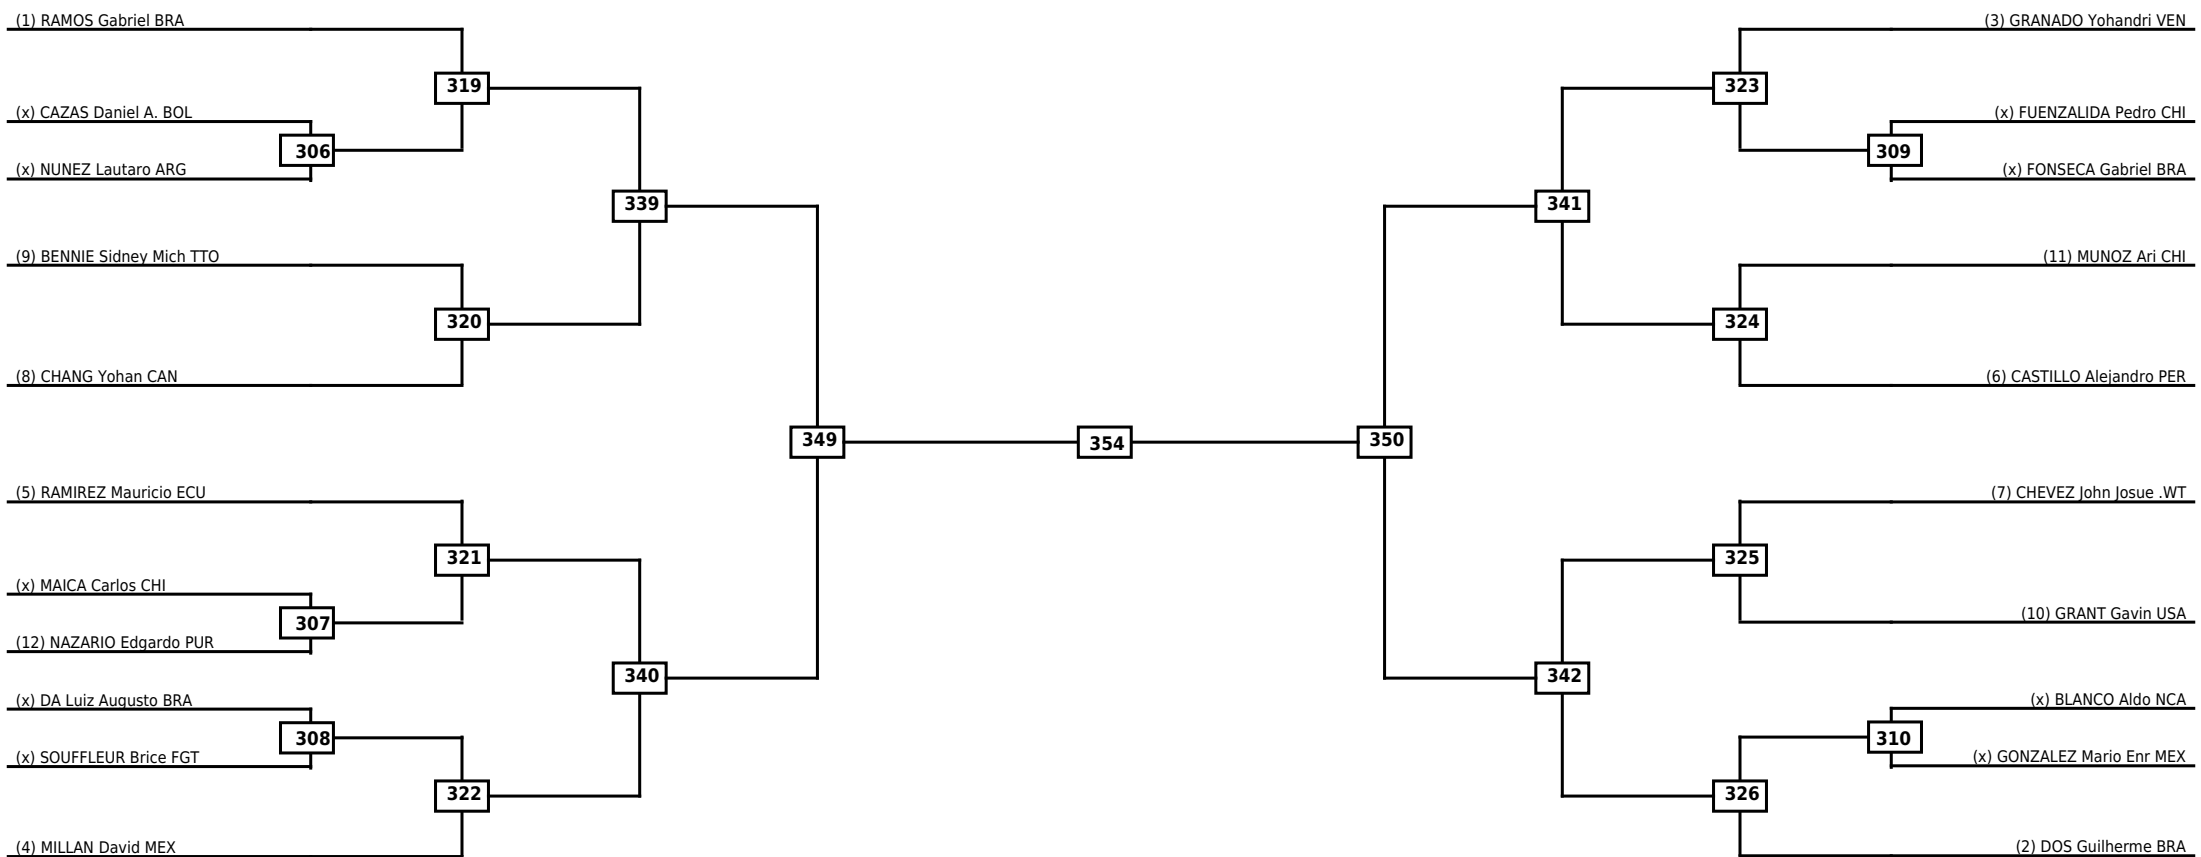

Round of 32	Round of 16	Quarterfinals	Semifinals	Final	Semifinals	Quarterfinals	Round of 16	Round of 32
-------------	-------------	---------------	------------	-------	------------	---------------	-------------	-------------

Round of 32
Round of 16
Quarterfinals
Semifinals
Final
Semifinals
Quarterfinals
Round of 16
Round of 32

Classification

LEGEND RSC: Win by Referee stops contest WDR: Win by Withdrawal DQB: Win by Disqualification for Unsportsmanlike behavior
 (x)Seed PTF: Win by Final score DSQ: Win by Disqualification R: Round