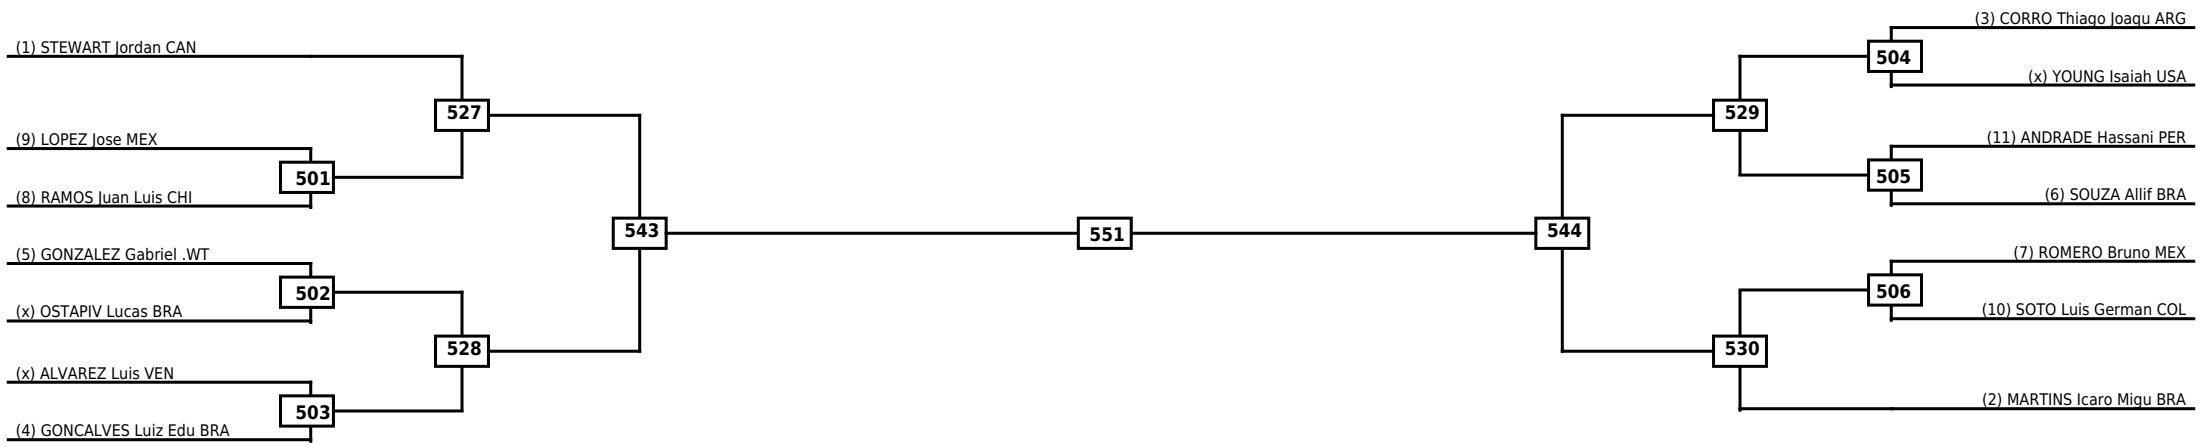

Round of 16	Quarterfinals	Semifinals	Final
-------------	---------------	------------	-------

Classification

LEGEND	RSC: Win by Referee stops contest	WDR: Win by Withdrawal	DQB: Win by Disqualification for Unsportsmanlike behavior
(x)Seed	PTF: Win by Final score	DSQ: Win by Disqualification	R: Round

Round of 32	Round of 16	Quarterfinals	Semifinals	Final	Semifinals	Quarterfinals	Round of 16	Round of 32
-------------	-------------	---------------	------------	-------	------------	---------------	-------------	-------------