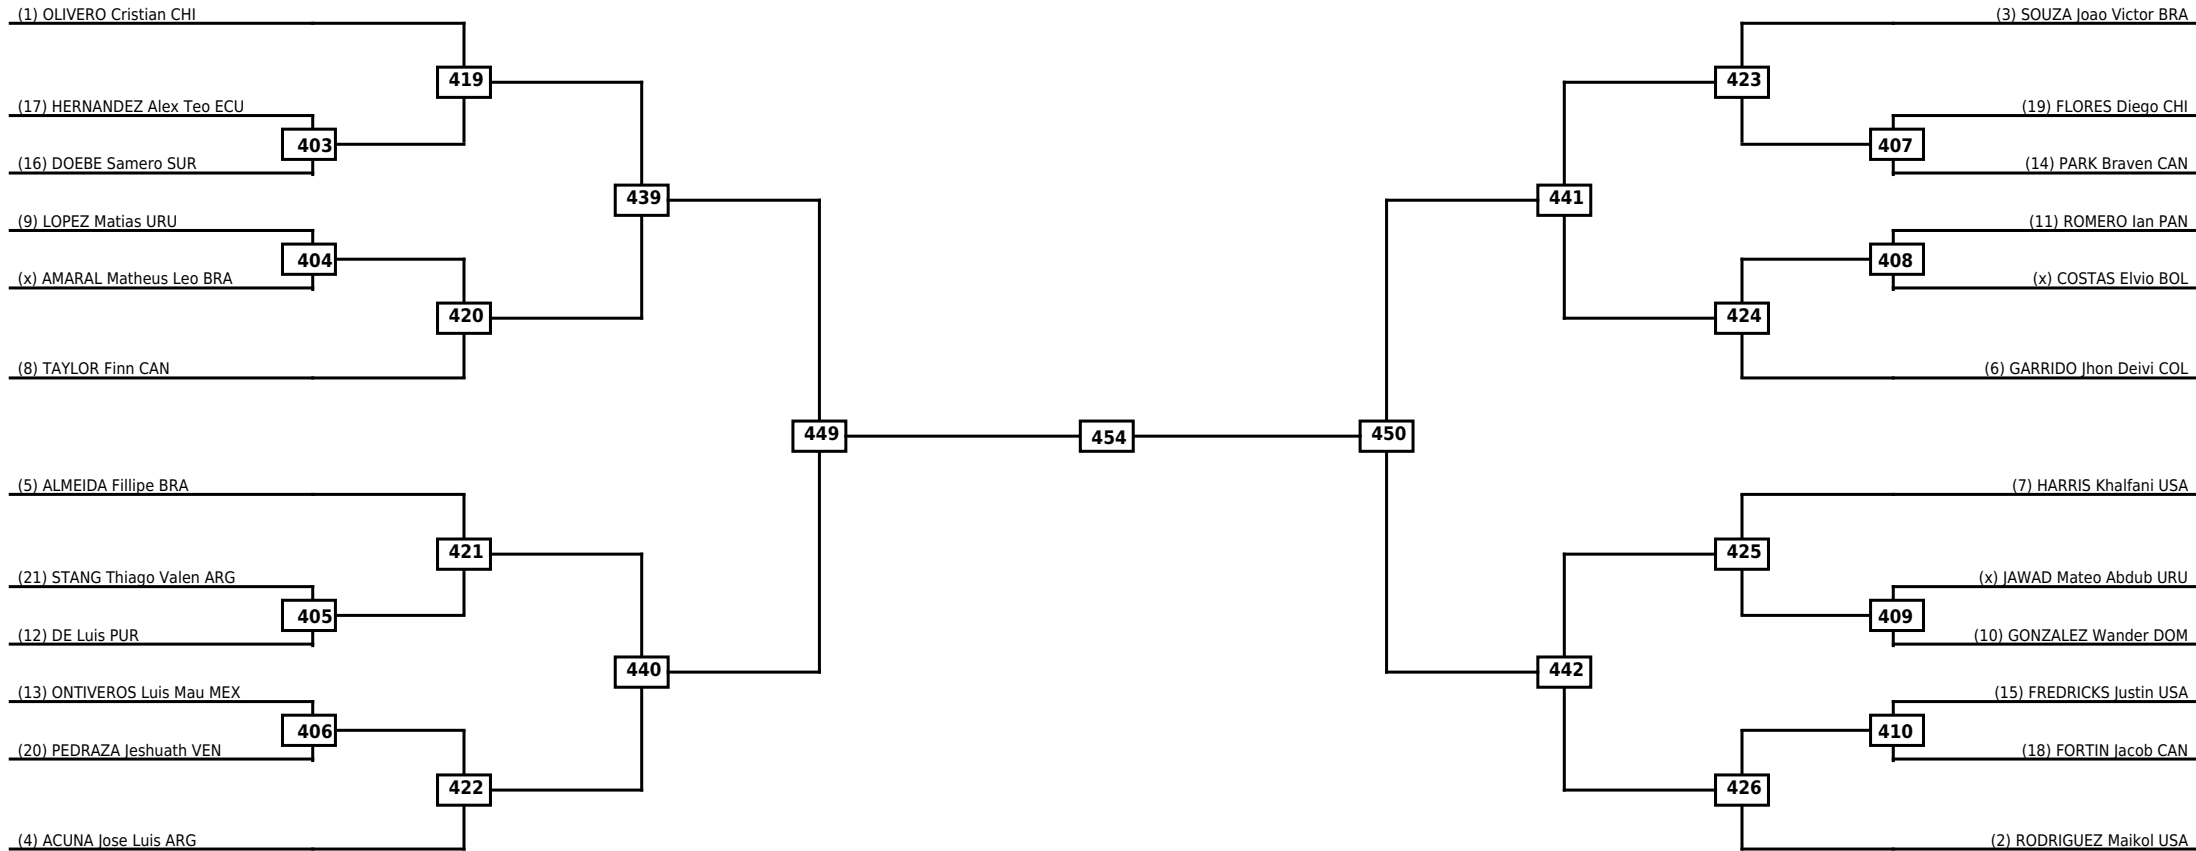

Round of 32
Round of 16
Quarterfinals
Semifinals
Final
Semifinals
Quarterfinals
Round of 16
Round of 32

Classification

LEGEND RSC: Win by Referee stops contest   WDR: Win by Withdrawal   DQB: Win by Disqualification for Unsportsmanlike behavior
(x)Seed   PTF: Win by Final score   DSQ: Win by Disqualification   R: Round