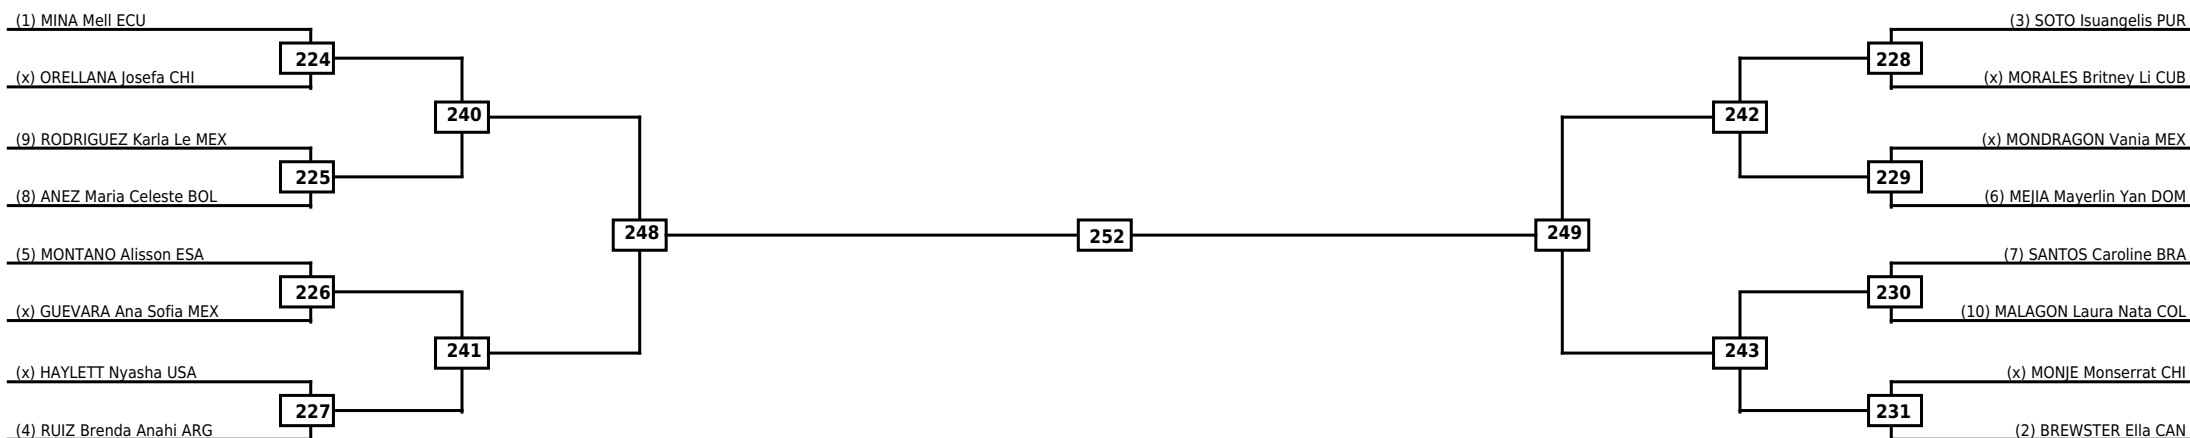

Round of 16	Quarterfinals	Semifinals	Final
-------------	---------------	------------	-------

Classification

LEGEND RSC: Win by Referee stops contest WDR: Win by Withdrawal DQB: Win by Disqualification for Unsportsmanlike behavior
 (x)Seed PTF: Win by Final score DSQ: Win by Disqualification R: Round

Round of 16 Quarterfinals Semifinals

Final

Semifinals

Quarterfinals Round of 16

Classification

LEGEND RSC: Win by Referee stops contest WDR: Win by Withdrawal DQB: Win by Disqualification for Unsportsmanlike behavior
 (x)Seed PTF: Win by Final score DSQ: Win by Disqualification R: Round

Round of 32 Round of 16 Quarterfinals Semifinals Final Semifinals Quarterfinals Round of 16 Round of 32

Classification

LEGEND RSC: Win by Referee stops contest WDR: Win by Withdrawal DQB: Win by Disqualification for Unsportsmanlike behavior
 (x)Seed PTF: Win by Final score DSQ: Win by Disqualification R: Round