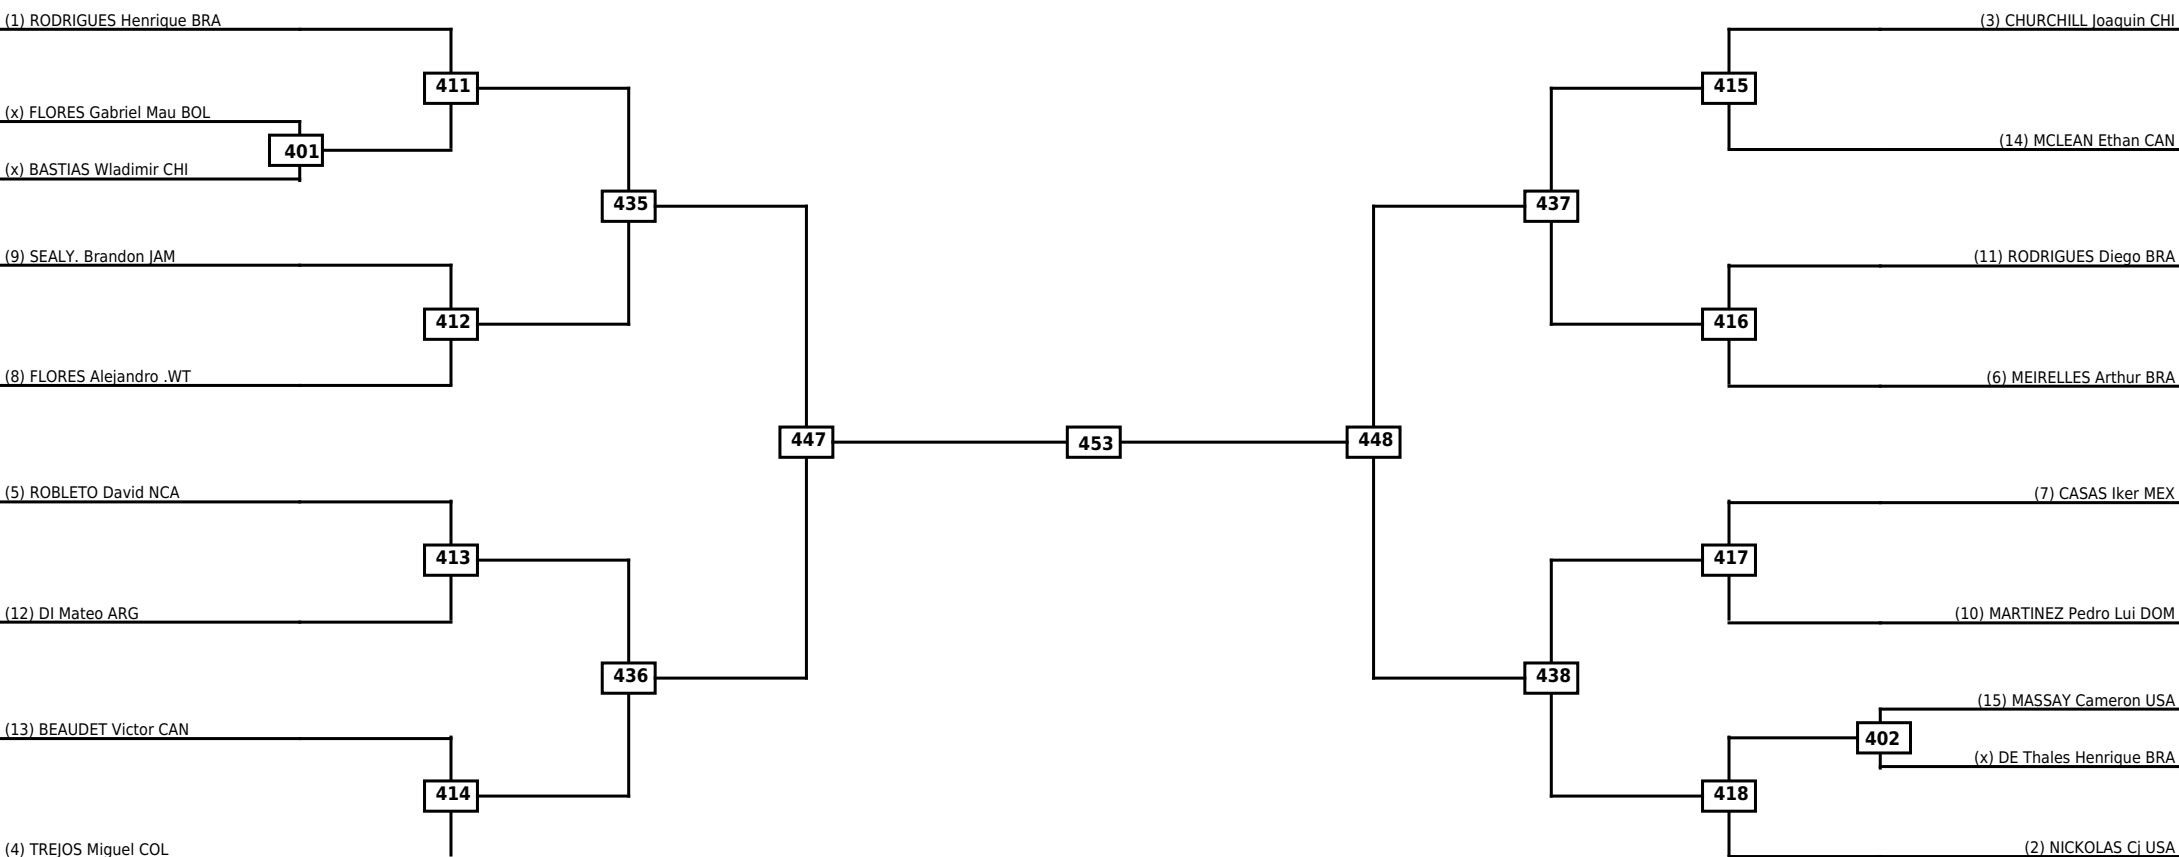

Round of 16	Quarterfinals	Semifinals	Final
-------------	---------------	------------	-------

Classification

LEGEND	RSC: Win by Referee stops contest	WDR: Win by Withdrawal	DQB: Win by Disqualification for Unsportsmanlike behavior
(x)Seed	PTF: Win by Final score	DSQ: Win by Disqualification	R: Round

Round of 32	Round of 16	Quarterfinals	Semifinals	Final	Semifinals	Quarterfinals	Round of 16	Round of 32
-------------	-------------	---------------	------------	-------	------------	---------------	-------------	-------------

Round of 32 Round of 16 Quarterfinals Semifinals Final Semifinals Quarterfinals Round of 16 Round of 32

Classification

LEGEND RSC: Win by Referee stops contest WDR: Win by Withdrawal DQB: Win by Disqualification for Unsportsmanlike behavior
(x)Seed PTF: Win by Final score DSQ: Win by Disqualification R: Round