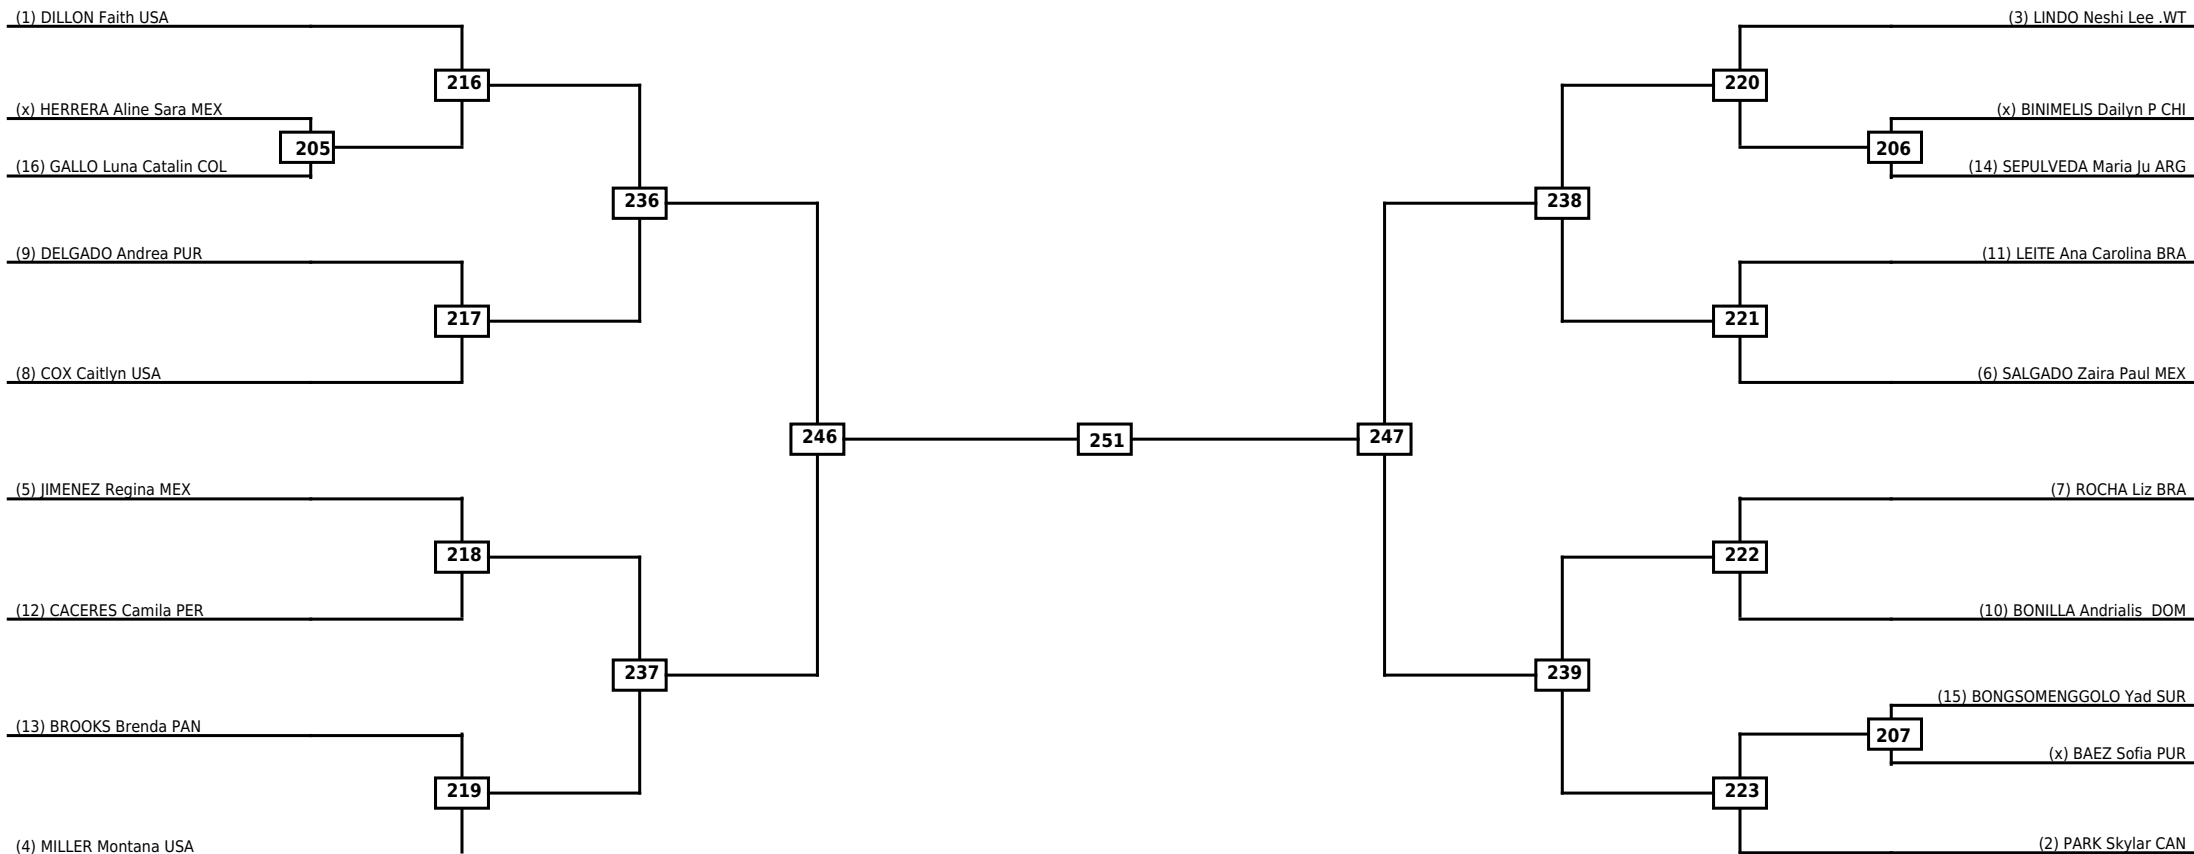

Round of 16 Quarterfinals Semifinals

Final

Semifinals

Quarterfinals Round of 16

Classification

LEGEND RSC: Win by Referee stops contest WDR: Win by Withdrawal DQB: Win by Disqualification for Unsportsmanlike behavior
 (x)Seed PTF: Win by Final score DSQ: Win by Disqualification R: Round

Round of 32 Round of 16 Quarterfinals Semifinals Final Semifinals Quarterfinals Round of 16 Round of 32

Classification

LEGEND RSC: Win by Referee stops contest WDR: Win by Withdrawal DQB: Win by Disqualification for Unsportsmanlike behavior
 (x)Seed PTF: Win by Final score DSQ: Win by Disqualification R: Round