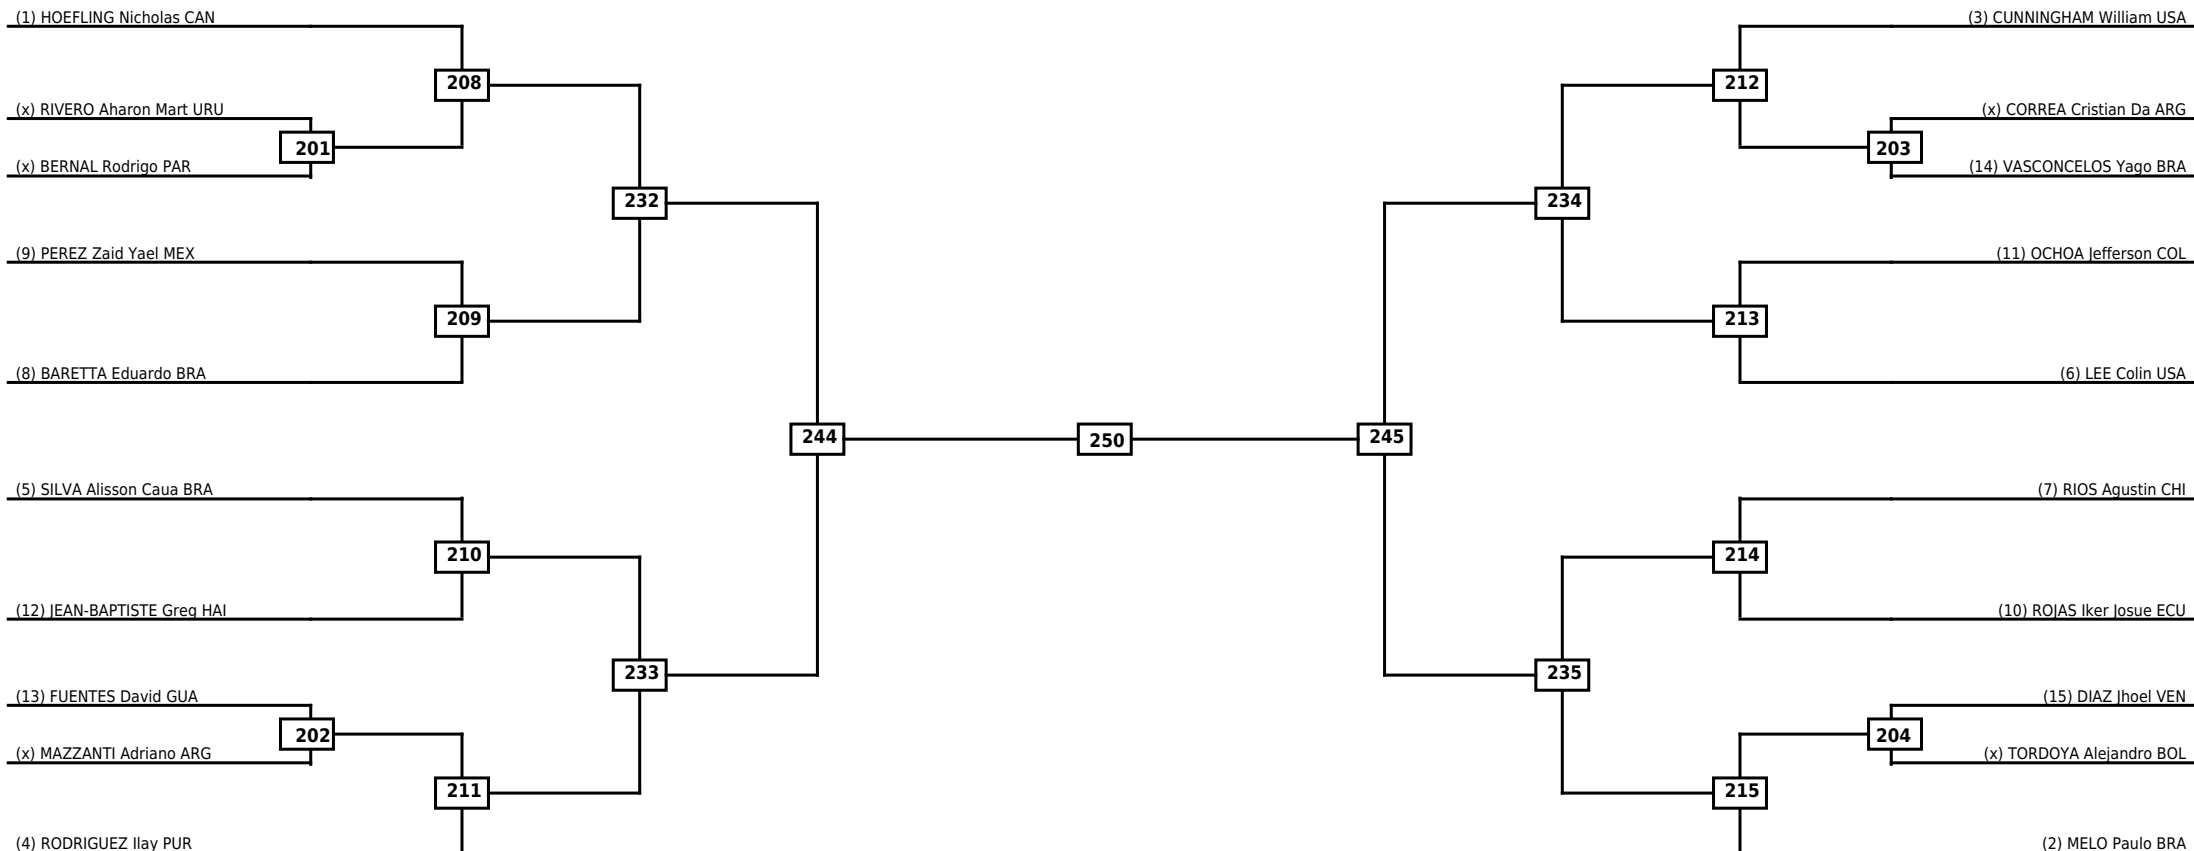

Round of 32   Round of 16   Quarterfinals   Semifinals   Final   Semifinals   Quarterfinals   Round of 16   Round of 32

Classification

LEGEND RSC: Win by Referee stops contest   WDR: Win by Withdrawal   DQB: Win by Disqualification for Unsportsmanlike behavior
(x)Seed   PTF: Win by Final score   DSQ: Win by Disqualification   R: Round