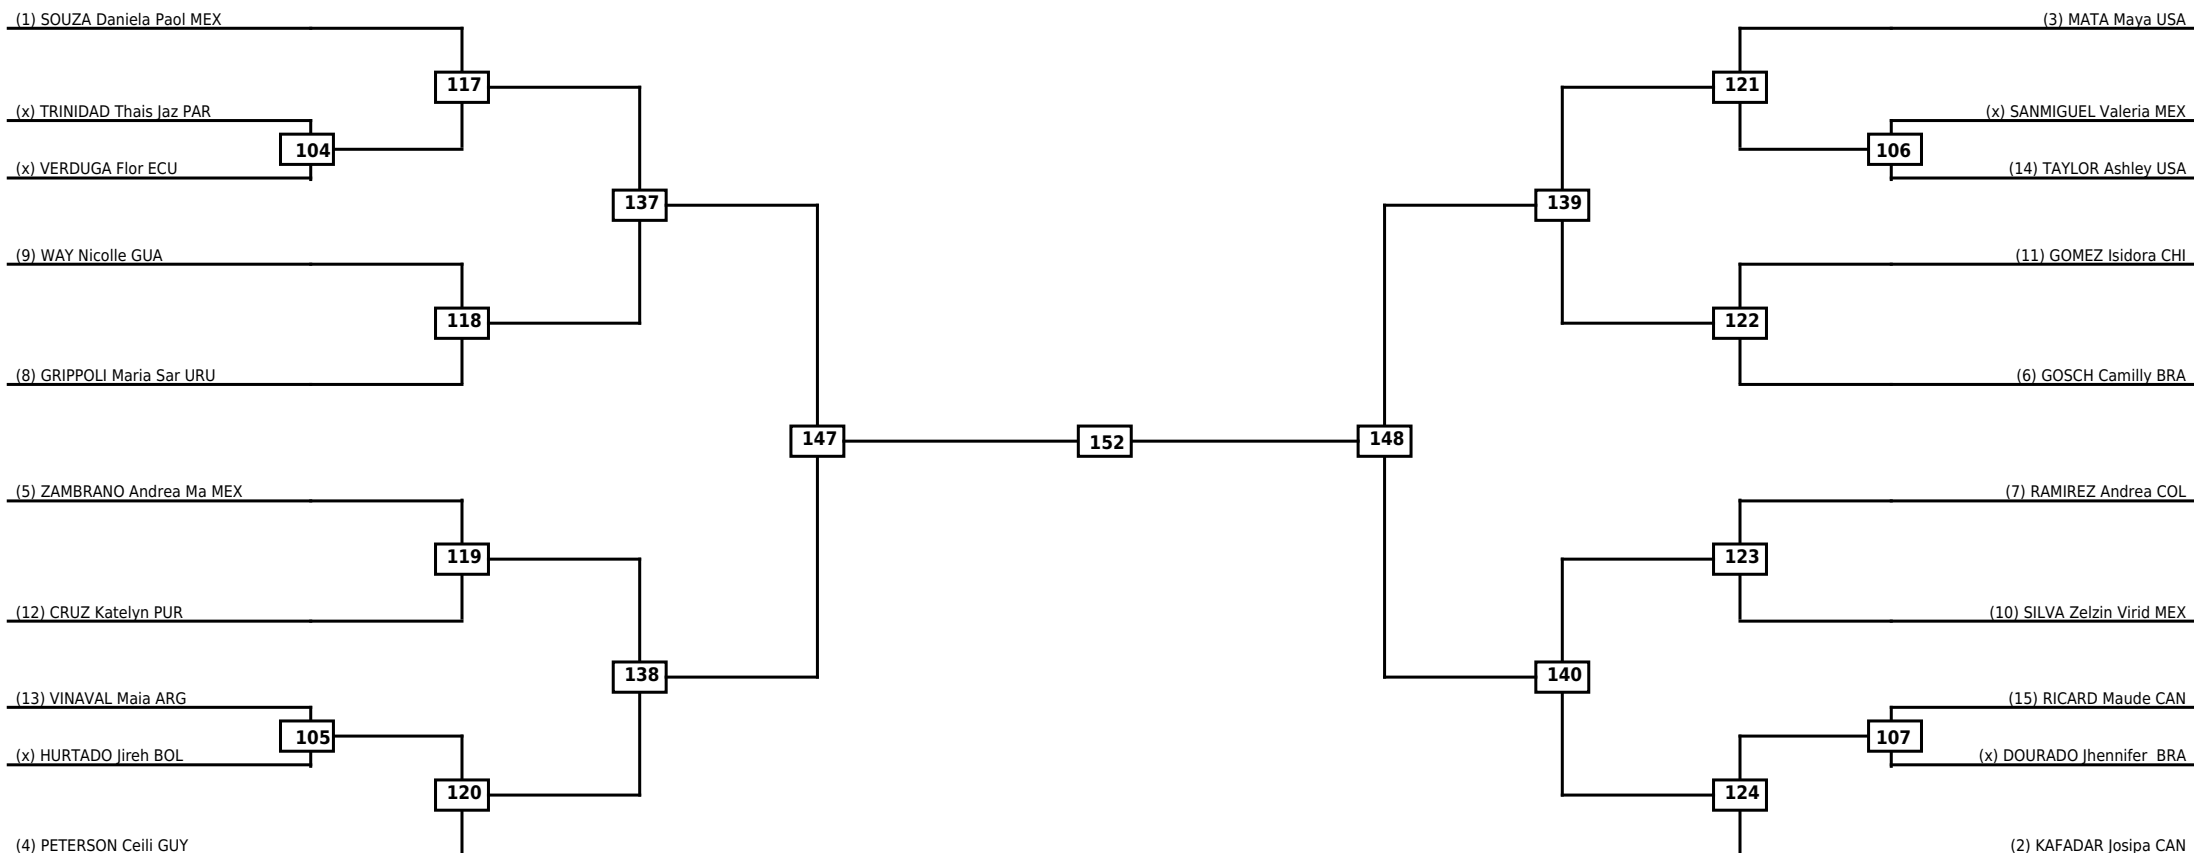

Round of 16 Quarterfinals Semifinals

Final

Semifinals

Quarterfinals Round of 16

Classification

LEGEND RSC: Win by Referee stops contest WDR: Win by Withdrawal DQB: Win by Disqualification for Unsportsmanlike behavior
 (x)Seed PTF: Win by Final score DSQ: Win by Disqualification R: Round

Round of 32 Round of 16 Quarterfinals Semifinals Final Semifinals Quarterfinals Round of 16 Round of 32

Classification

LEGEND RSC: Win by Referee stops contest WDR: Win by Withdrawal DQB: Win by Disqualification for Unsportsmanlike behavior
 (x)Seed PTF: Win by Final score DSQ: Win by Disqualification R: Round

Round of 16	Quarterfinals	Semifinals	Final
-------------	---------------	------------	-------

Classification

LEGEND RSC: Win by Referee stops contest WDR: Win by Withdrawal DQB: Win by Disqualification for Unsportsmanlike behavior
 (x)Seed PTF: Win by Final score DSQ: Win by Disqualification R: Round