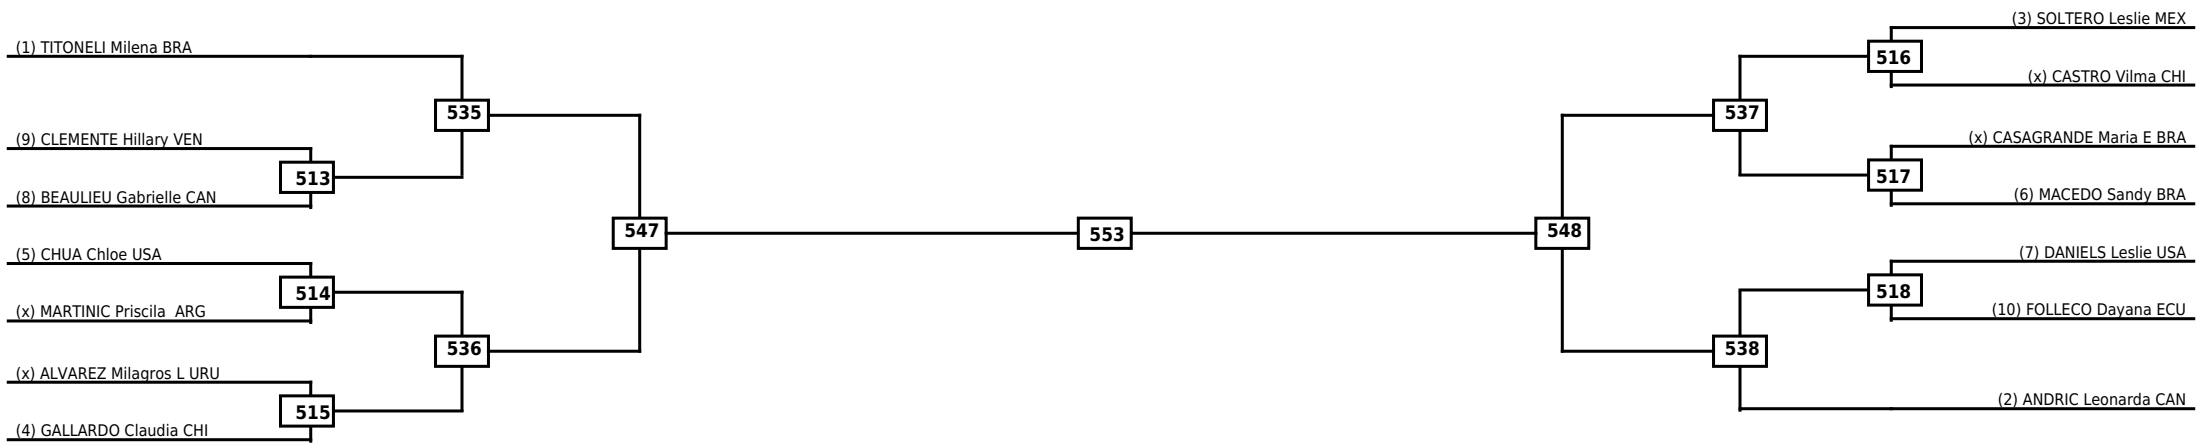

Round of 32
Round of 16
Quarterfinals
Semifinals
Final
Semifinals
Quarterfinals
Round of 16
Round of 32

Classification

LEGEND RSC: Win by Referee stops contest WDR: Win by Withdrawal DQB: Win by Disqualification for Unsportsmanlike behavior
 (x)Seed PTF: Win by Final score DSQ: Win by Disqualification R: Round

Round of 16	Quarterfinals	Semifinals	Final
-------------	---------------	------------	-------

Classification

LEGEND RSC: Win by Referee stops contest WDR: Win by Withdrawal DQB: Win by Disqualification for Unsportsmanlike behavior
 (x)Seed PTF: Win by Final score DSQ: Win by Disqualification R: Round