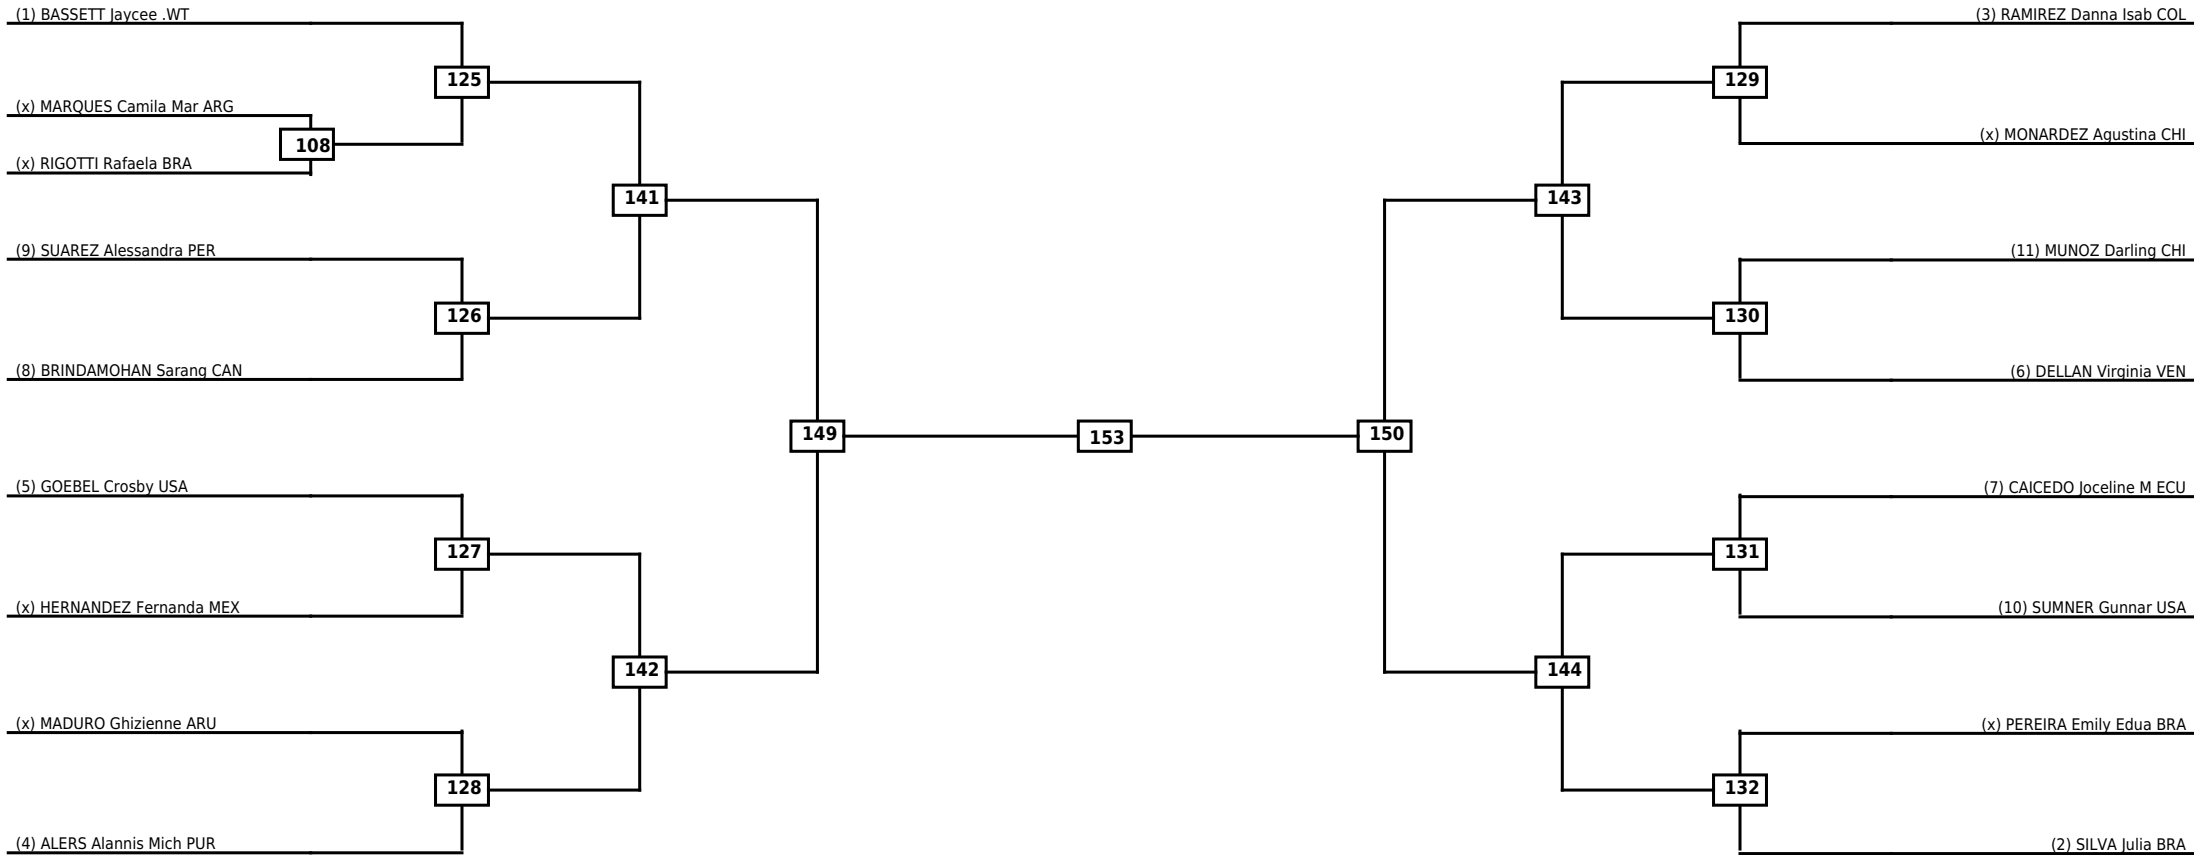

Round of 32 Round of 16 Quarterfinals Semifinals Final Semifinals Quarterfinals Round of 16 Round of 32

Classification

LEGEND RSC: Win by Referee stops contest WDR: Win by Withdrawal DQB: Win by Disqualification for Unsportsmanlike behavior
 (x)Seed PTF: Win by Final score DSQ: Win by Disqualification R: Round

Round of 16	Quarterfinals	Semifinals	Final
-------------	---------------	------------	-------

Classification

LEGEND RSC: Win by Referee stops contest WDR: Win by Withdrawal DQB: Win by Disqualification for Unsportsmanlike behavior
 (x)Seed PTF: Win by Final score DSQ: Win by Disqualification R: Round