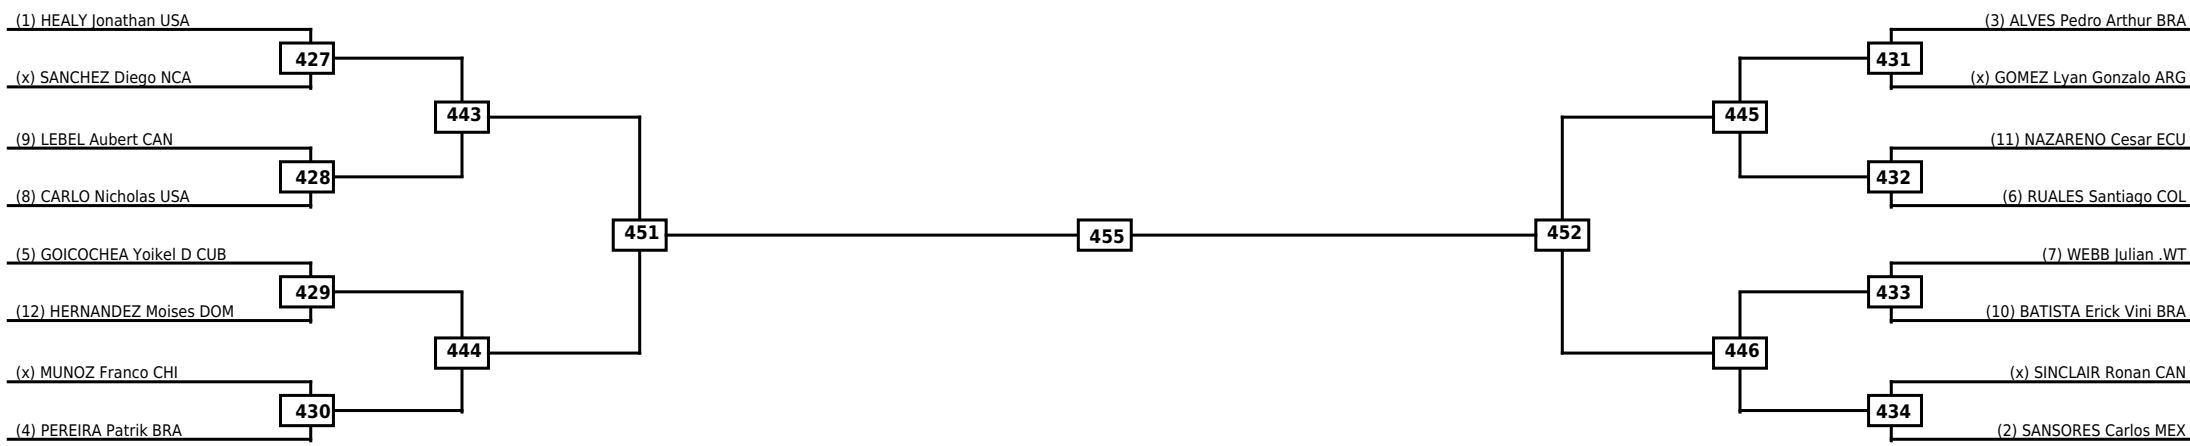

Round of 16	Quarterfinals	Semifinals	Final

Classification

LEGEND	RSC: Win by Referee stops contest	WDR: Win by Withdrawal	DQB: Win by Disqualification for Unsportsmanlike behavior
(x)Seed	PTF: Win by Final score	DSQ: Win by Disqualification	R: Round