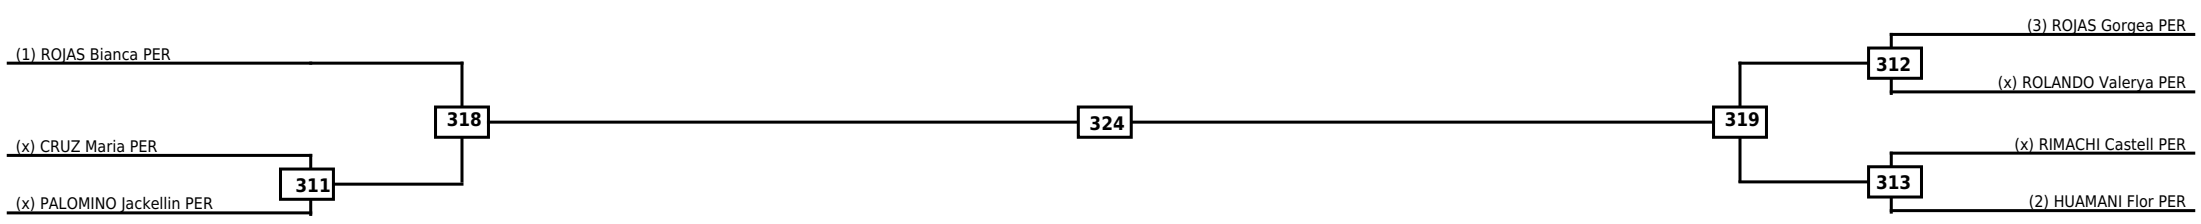

Semifinals	Final	Semifinals
------------	-------	------------

Classification

LEGEND	RSC: Win by Referee stops contest	WDR: Win by Withdrawal	DQB: Win by Disqualification for Unsportsmanlike behavior
(x)Seed	PTF: Win by Final score	DSQ: Win by Disqualification	R: Round

Quarterfinals	Semifinals	Final	Semifinals	Quarterfinals
---------------	------------	-------	------------	---------------

Classification

LEGEND	RSC: Win by Referee stops contest	WDR: Win by Withdrawal	DQB: Win by Disqualification for Unsportsmanlike behavior
(x)Seed	PTF: Win by Final score	DSQ: Win by Disqualification	R: Round