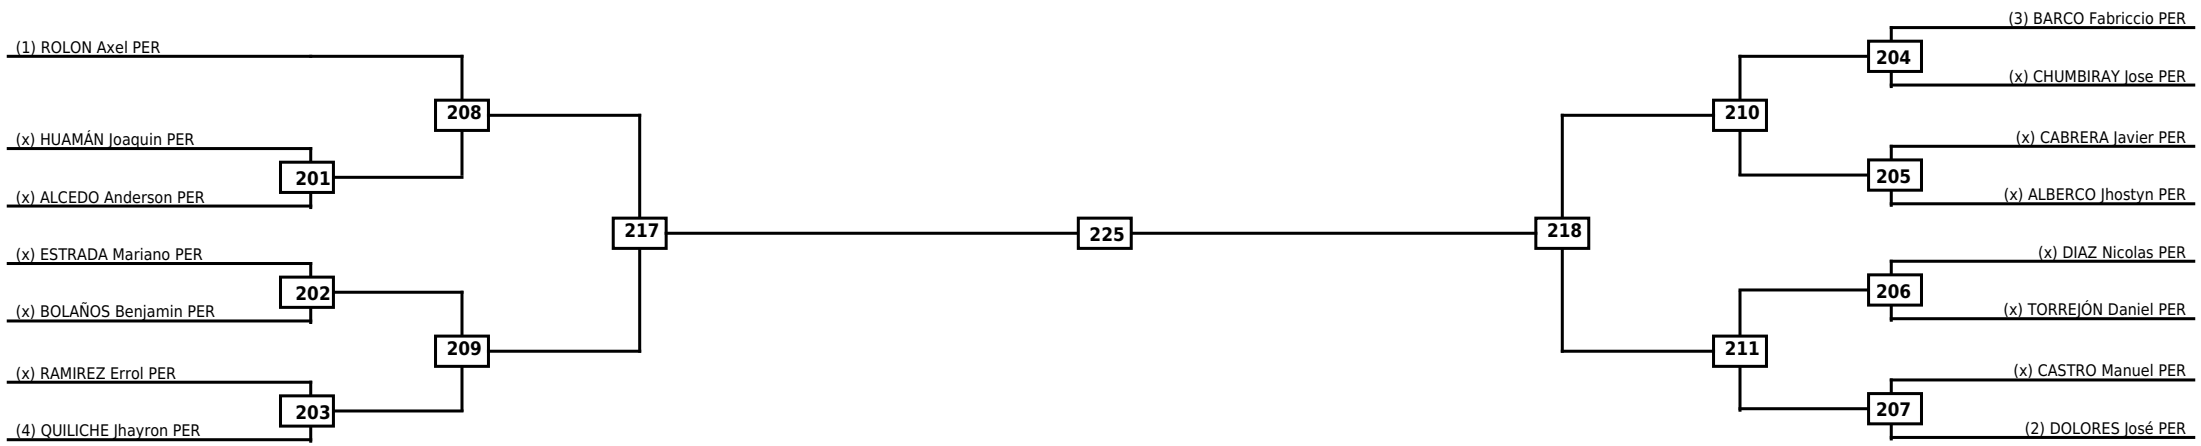

Round of 16	Quarterfinals	Semifinals	Final
-------------	---------------	------------	-------

Classification

LEGEND RSC: Win by Referee stops contest    WDR: Win by Withdrawal    DQB: Win by Disqualification for Unsportsmanlike behavior  
 (x)Seed    PTF: Win by Final score    DSQ: Win by Disqualification    R: Round

Round of 16
Quarterfinals
Semifinals
Final
Semifinals
Quarterfinals
Round of 16

Classification

LEGEND RSC: Win by Referee stops contest    WDR: Win by Withdrawal    DQB: Win by Disqualification for Unsportsmanlike behavior  
 (x)Seed    PTF: Win by Final score    DSQ: Win by Disqualification    R: Round