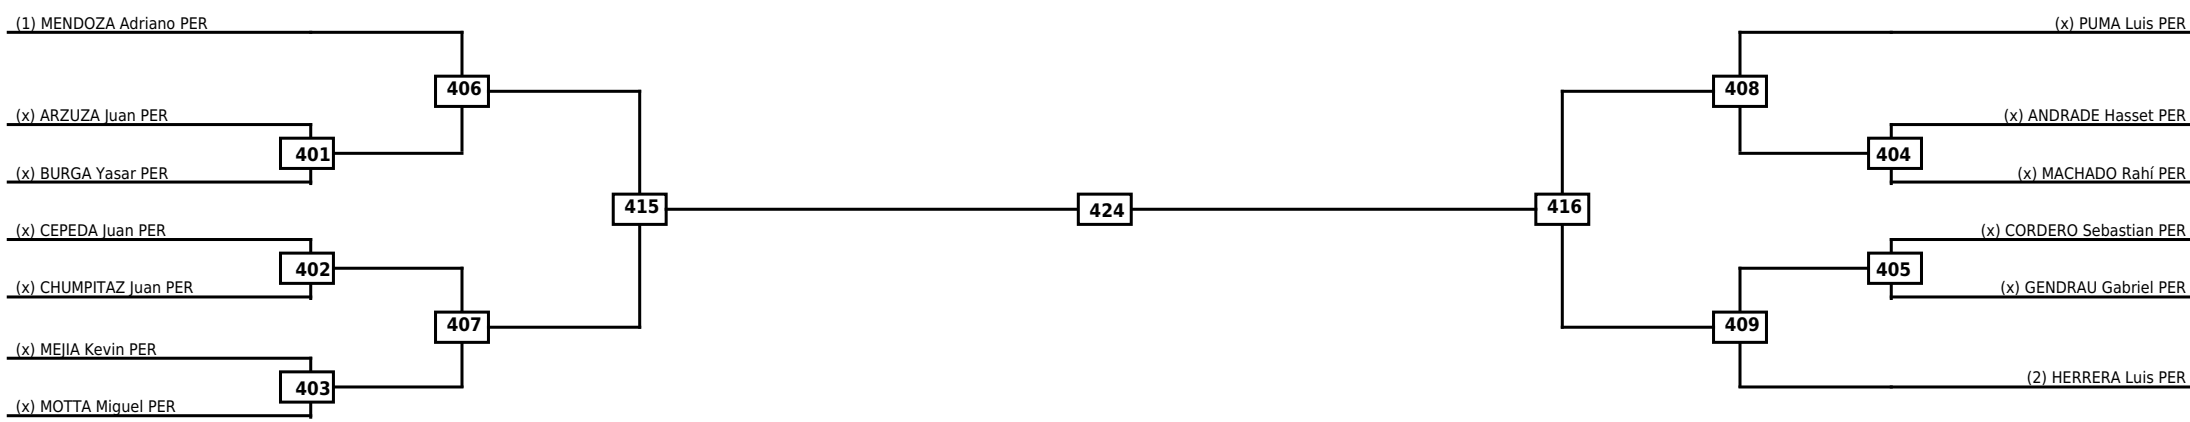

Quarterfinals	Semifinals	Final	Semifinals	Quarterfinals
---------------	------------	-------	------------	---------------

Classification

LEGEND	RSC: Win by Referee stops contest	WDR: Win by Withdrawal	DQB: Win by Disqualification for Unsportsmanlike behavior
(x)Seed	PTF: Win by Final score	DSQ: Win by Disqualification	R: Round

Round of 16	Quarterfinals	Semifinals	Final
-------------	---------------	------------	-------

Classification

LEGEND	RSC: Win by Referee stops contest	WDR: Win by Withdrawal	DQB: Win by Disqualification for Unsportsmanlike behavior
(x)Seed	PTF: Win by Final score	DSQ: Win by Disqualification	R: Round