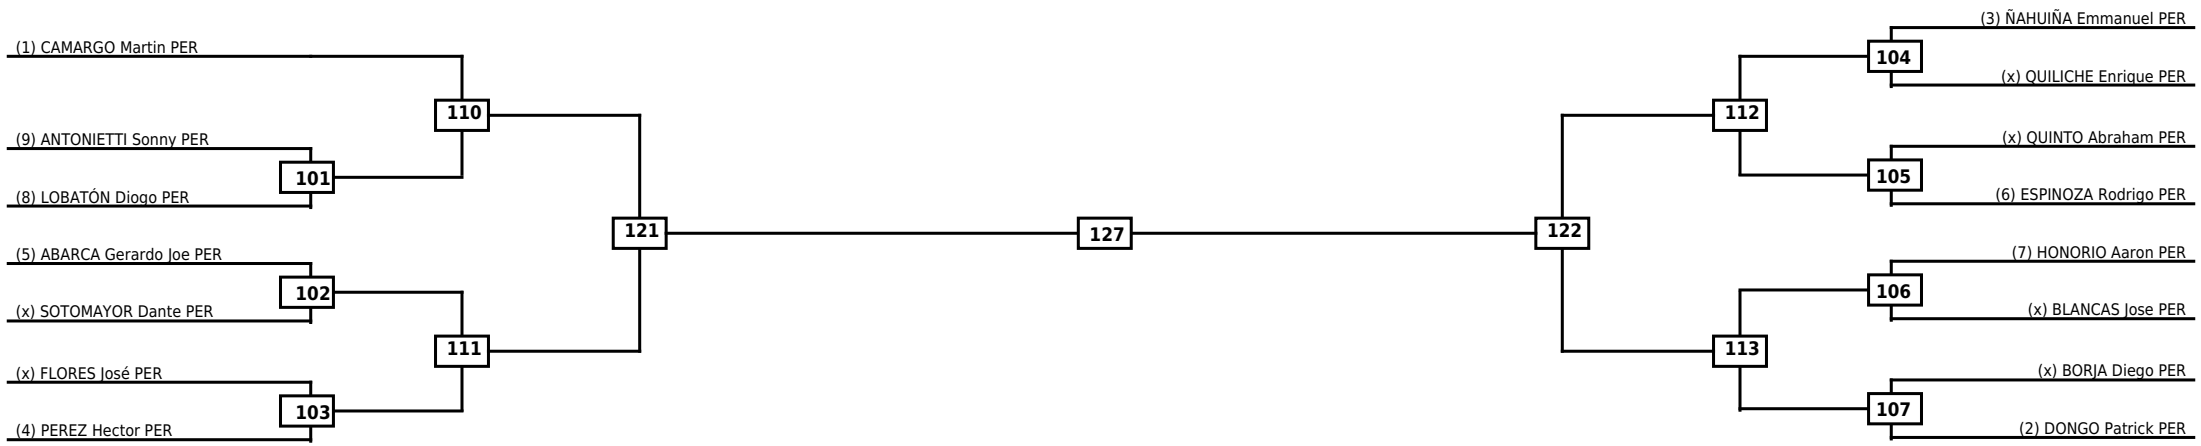

Round of 16
Quarterfinals
Semifinals
Final
Semifinals
Quarterfinals
Round of 16

Classification

LEGEND RSC: Win by Referee stops contest    WDR: Win by Withdrawal    DQB: Win by Disqualification for Unsportsmanlike behavior  
 (x)Seed    PTF: Win by Final score    DSQ: Win by Disqualification    R: Round

Round of 16	Quarterfinals	Semifinals	Final
-------------	---------------	------------	-------

Classification

LEGEND RSC: Win by Referee stops contest    WDR: Win by Withdrawal    DQB: Win by Disqualification for Unsportsmanlike behavior  
 (x)Seed    PTF: Win by Final score    DSQ: Win by Disqualification    R: Round

Round of 16
Quarterfinals
Semifinals
Final
Semifinals
Quarterfinals
Round of 16

Classification

**LEGEND**   RSC: Win by Referee stops contest   WDR: Win by Withdrawal   DQB: Win by Disqualification for Unsportsmanlike behavior  
 (x)Seed   PTF: Win by Final score   DSQ: Win by Disqualification   R: Round