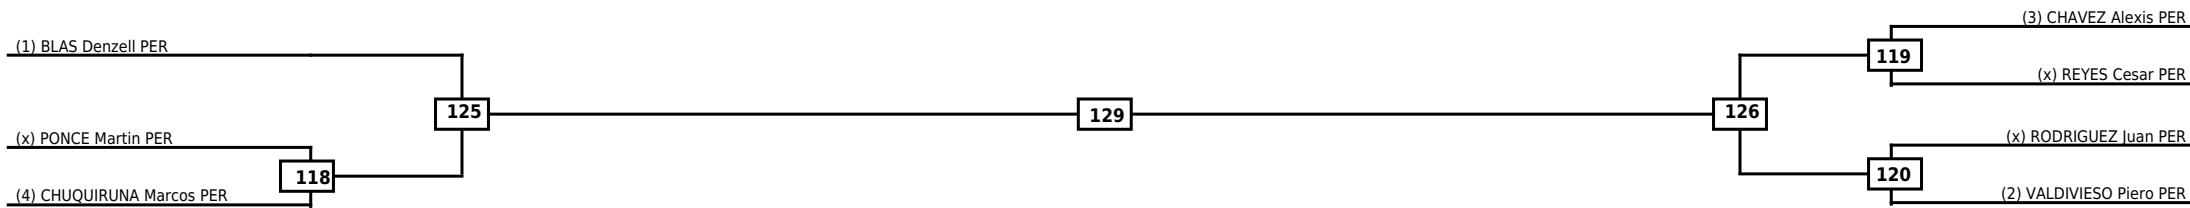

Round of 16	Quarterfinals	Semifinals	Final
-------------	---------------	------------	-------

Classification

LEGEND RSC: Win by Referee stops contest    WDR: Win by Withdrawal    DQB: Win by Disqualification for Unsportsmanlike behavior  
 (x)Seed    PTF: Win by Final score    DSQ: Win by Disqualification    R: Round

Round of 16
Quarterfinals
Semifinals
Final
Semifinals
Quarterfinals
Round of 16

Classification

**LEGEND**   RSC: Win by Referee stops contest   WDR: Win by Withdrawal   DQB: Win by Disqualification for Unsportsmanlike behavior  
 (x)Seed   PTF: Win by Final score   DSQ: Win by Disqualification   R: Round

Quarterfinals	Semifinals	Final	Semifinals	Quarterfinals
---------------	------------	-------	------------	---------------

Classification

LEGEND	RSC: Win by Referee stops contest	WDR: Win by Withdrawal	DQB: Win by Disqualification for Unsportsmanlike behavior
(x)Seed	PTF: Win by Final score	DSQ: Win by Disqualification	R: Round