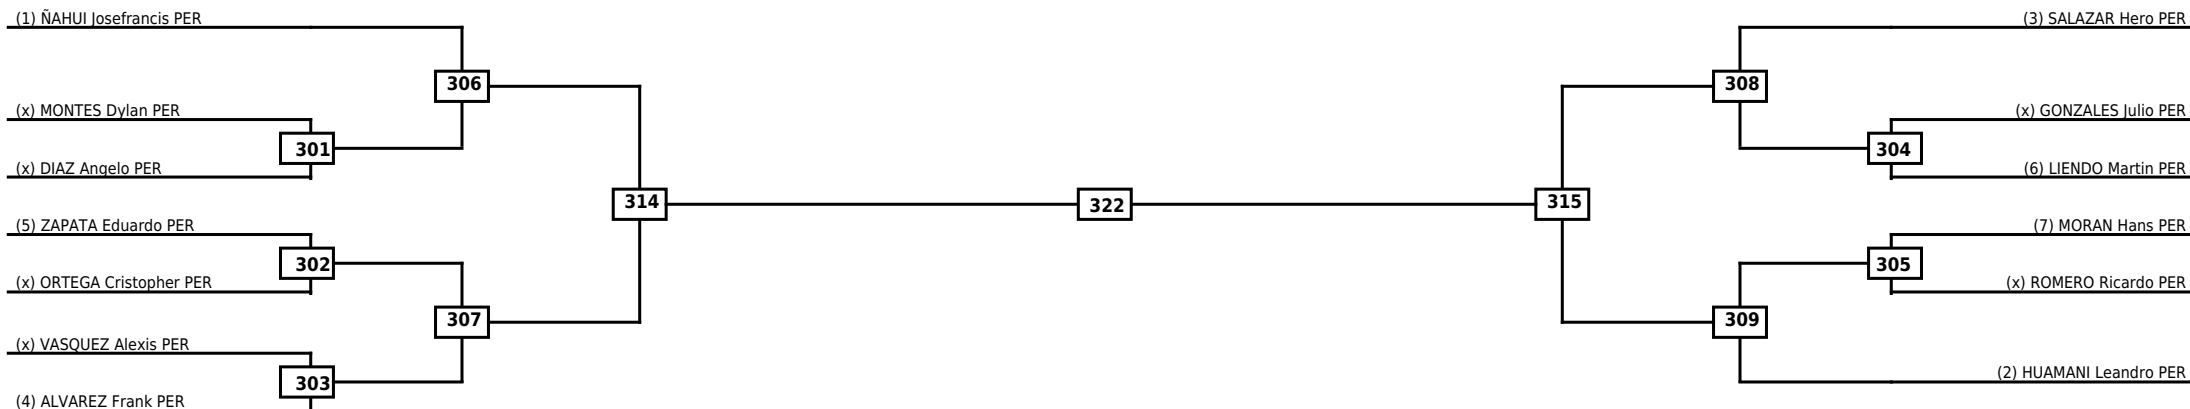

Round of 16	Quarterfinals	Semifinals	Final
-------------	---------------	------------	-------

Classification

LEGEND	RSC: Win by Referee stops contest	WDR: Win by Withdrawal	DQB: Win by Disqualification for Unsportsmanlike behavior
(x)Seed	PTF: Win by Final score	DSQ: Win by Disqualification	R: Round

Round of 16
Quarterfinals
Semifinals
Final
Semifinals
Quarterfinals
Round of 16

Classification

LEGEND RSC: Win by Referee stops contest    WDR: Win by Withdrawal    DQB: Win by Disqualification for Unsportsmanlike behavior  
 (x)Seed    PTF: Win by Final score    DSQ: Win by Disqualification    R: Round