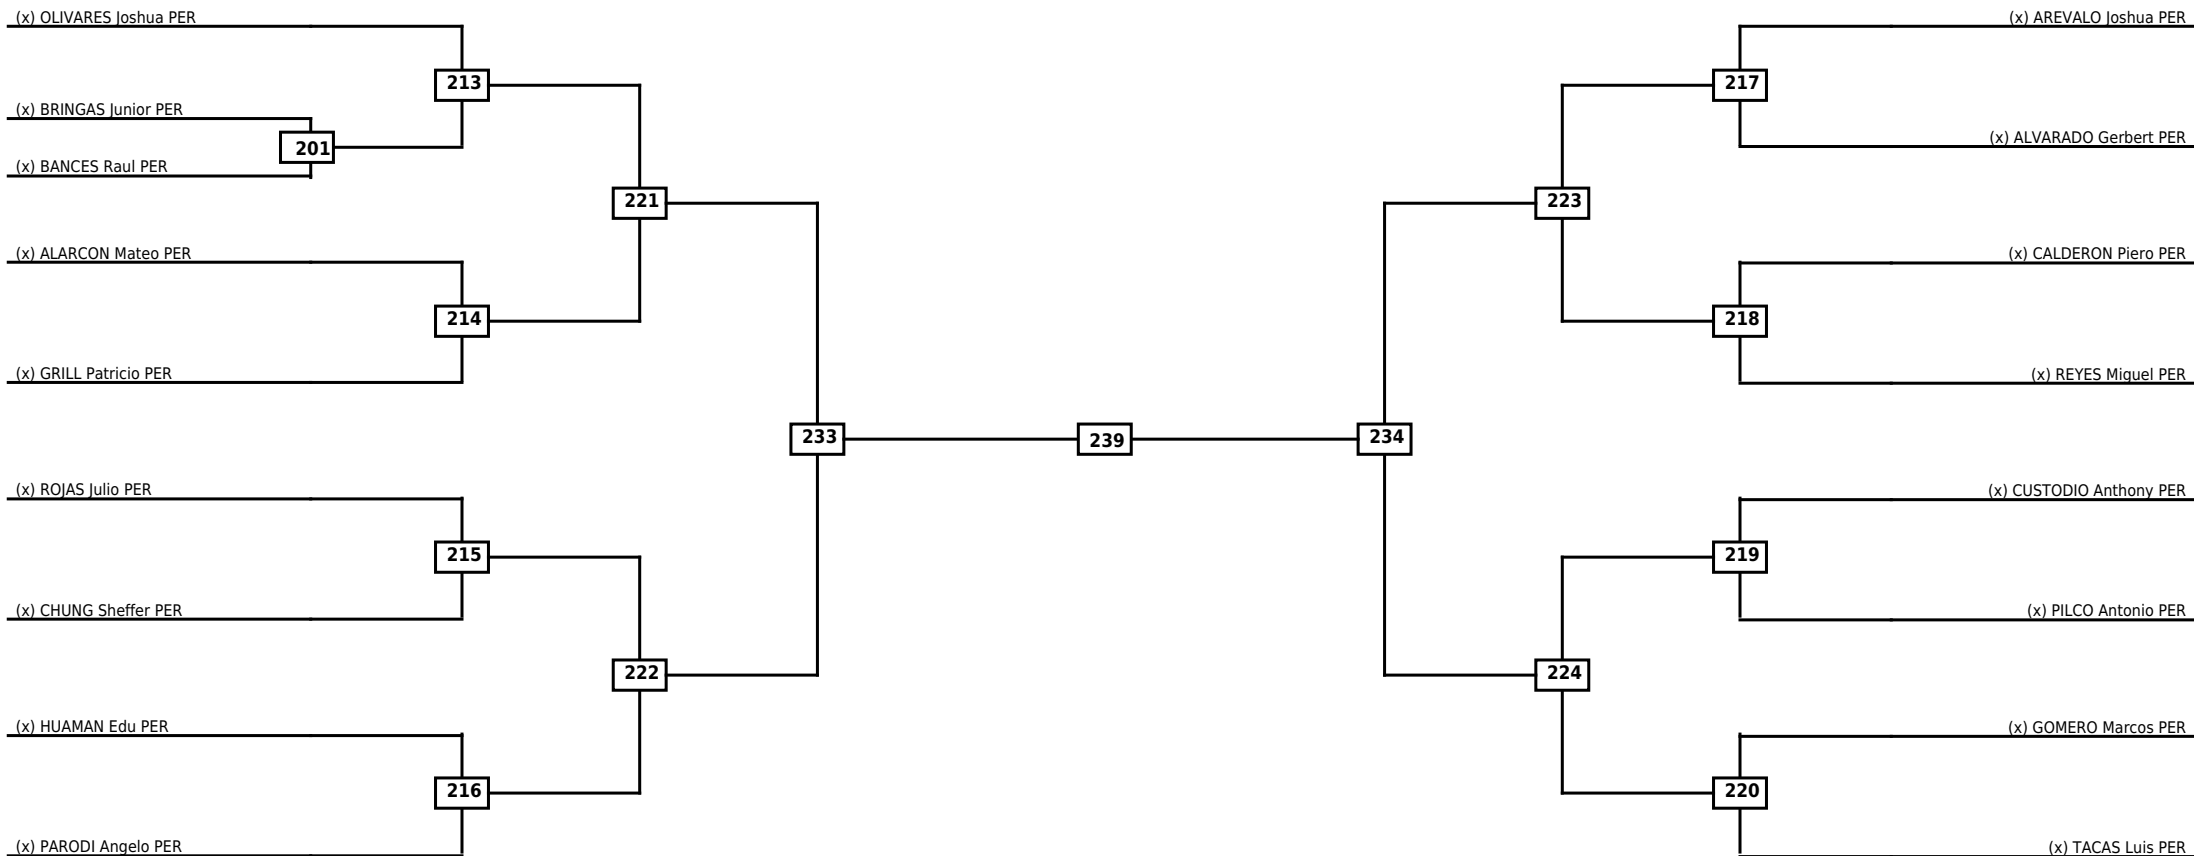

Round of 32 Round of 16 Quarterfinals Semifinals Final Semifinals Quarterfinals Round of 16 Round of 32

Classification

LEGEND RSC: Win by Referee stops contest WDR: Win by Withdrawal DQB: Win by Disqualification for Unsportsmanlike behavior
 (x)Seed PTF: Win by Final score DSQ: Win by Disqualification R: Round