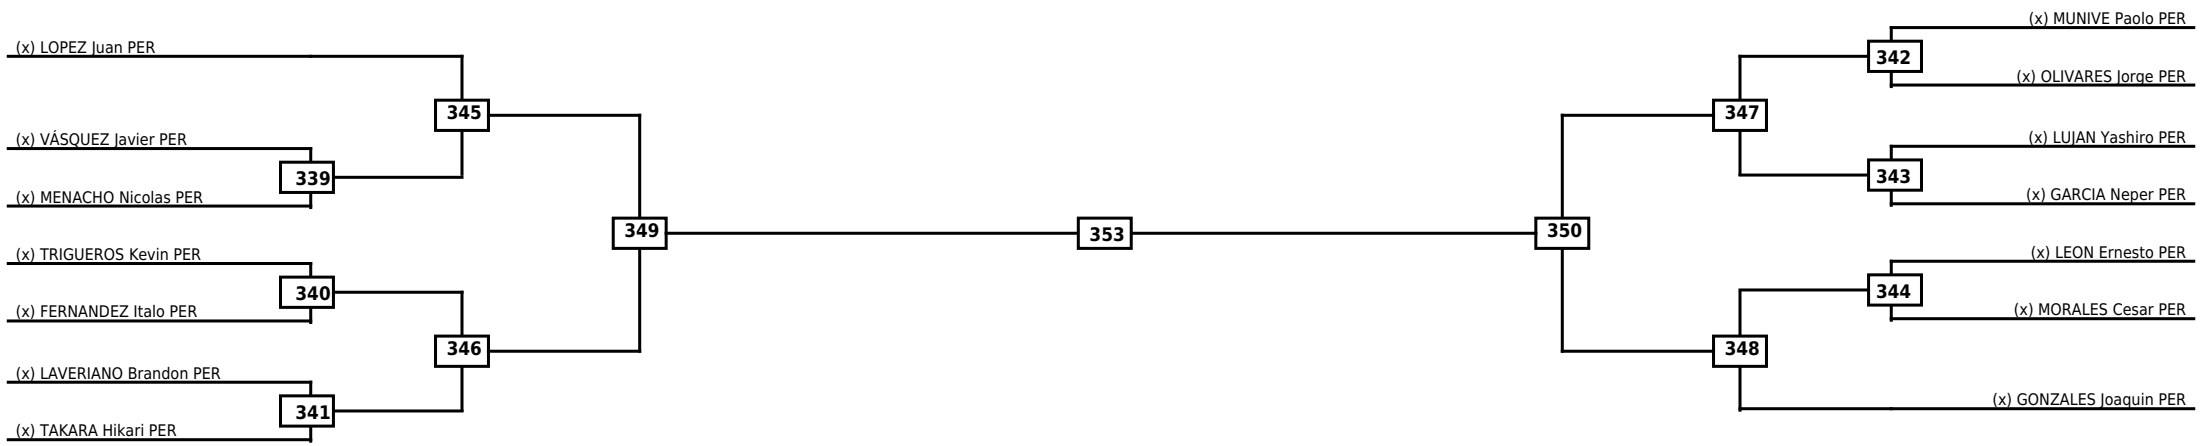

Round of 16	Quarterfinals	Semifinals	Final
-------------	---------------	------------	-------

Classification

LEGEND	RSC: Win by Referee stops contest	WDR: Win by Withdrawal	DQB: Win by Disqualification for Unsportsmanlike behavior
(x)Seed	PTF: Win by Final score	DSQ: Win by Disqualification	R: Round