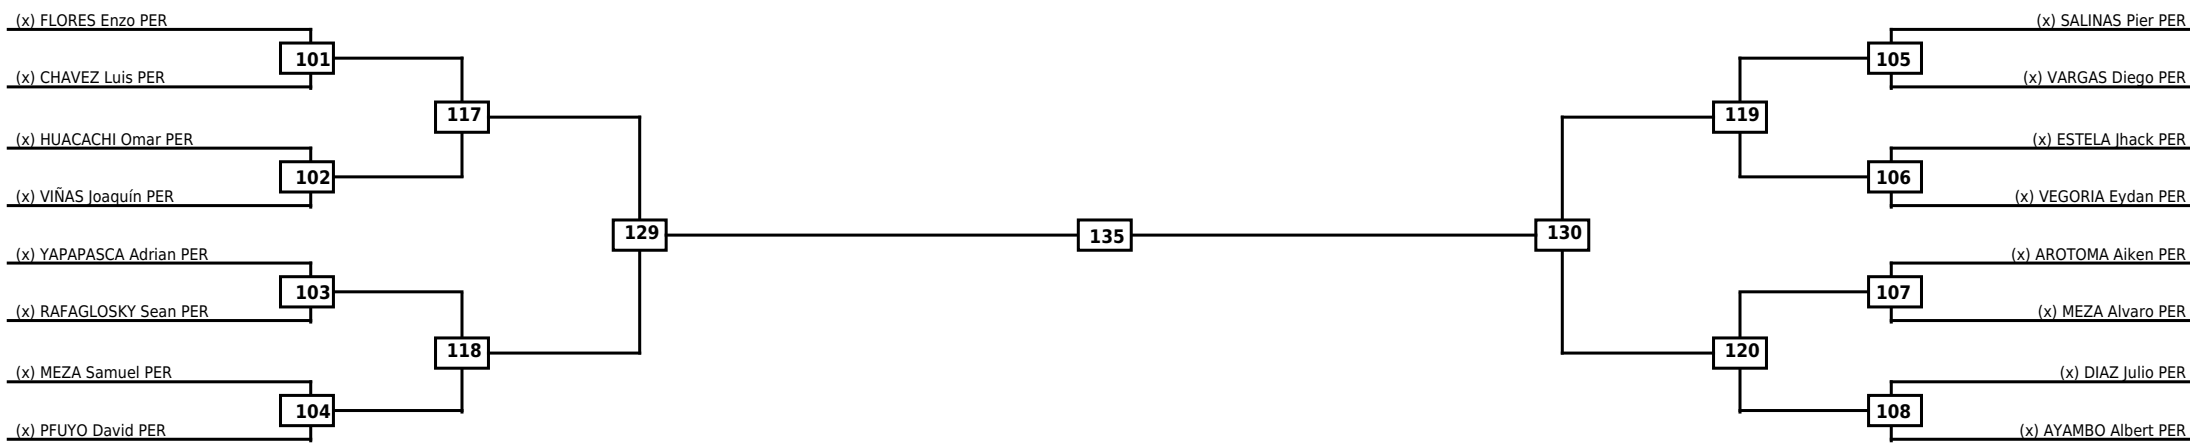

Round of 32 Round of 16 Quarterfinals Semifinals Final Semifinals Quarterfinals Round of 16 Round of 32

Classification

LEGEND RSC: Win by Referee stops contest WDR: Win by Withdrawal DQB: Win by Disqualification for Unsportsmanlike behavior
 (x)Seed PTF: Win by Final score DSQ: Win by Disqualification R: Round

Round of 16
Quarterfinals
Semifinals
Final
Semifinals
Quarterfinals
Round of 16

Classification

LEGEND RSC: Win by Referee stops contest WDR: Win by Withdrawal DQB: Win by Disqualification for Unsportsmanlike behavior
 (x)Seed PTF: Win by Final score DSQ: Win by Disqualification R: Round