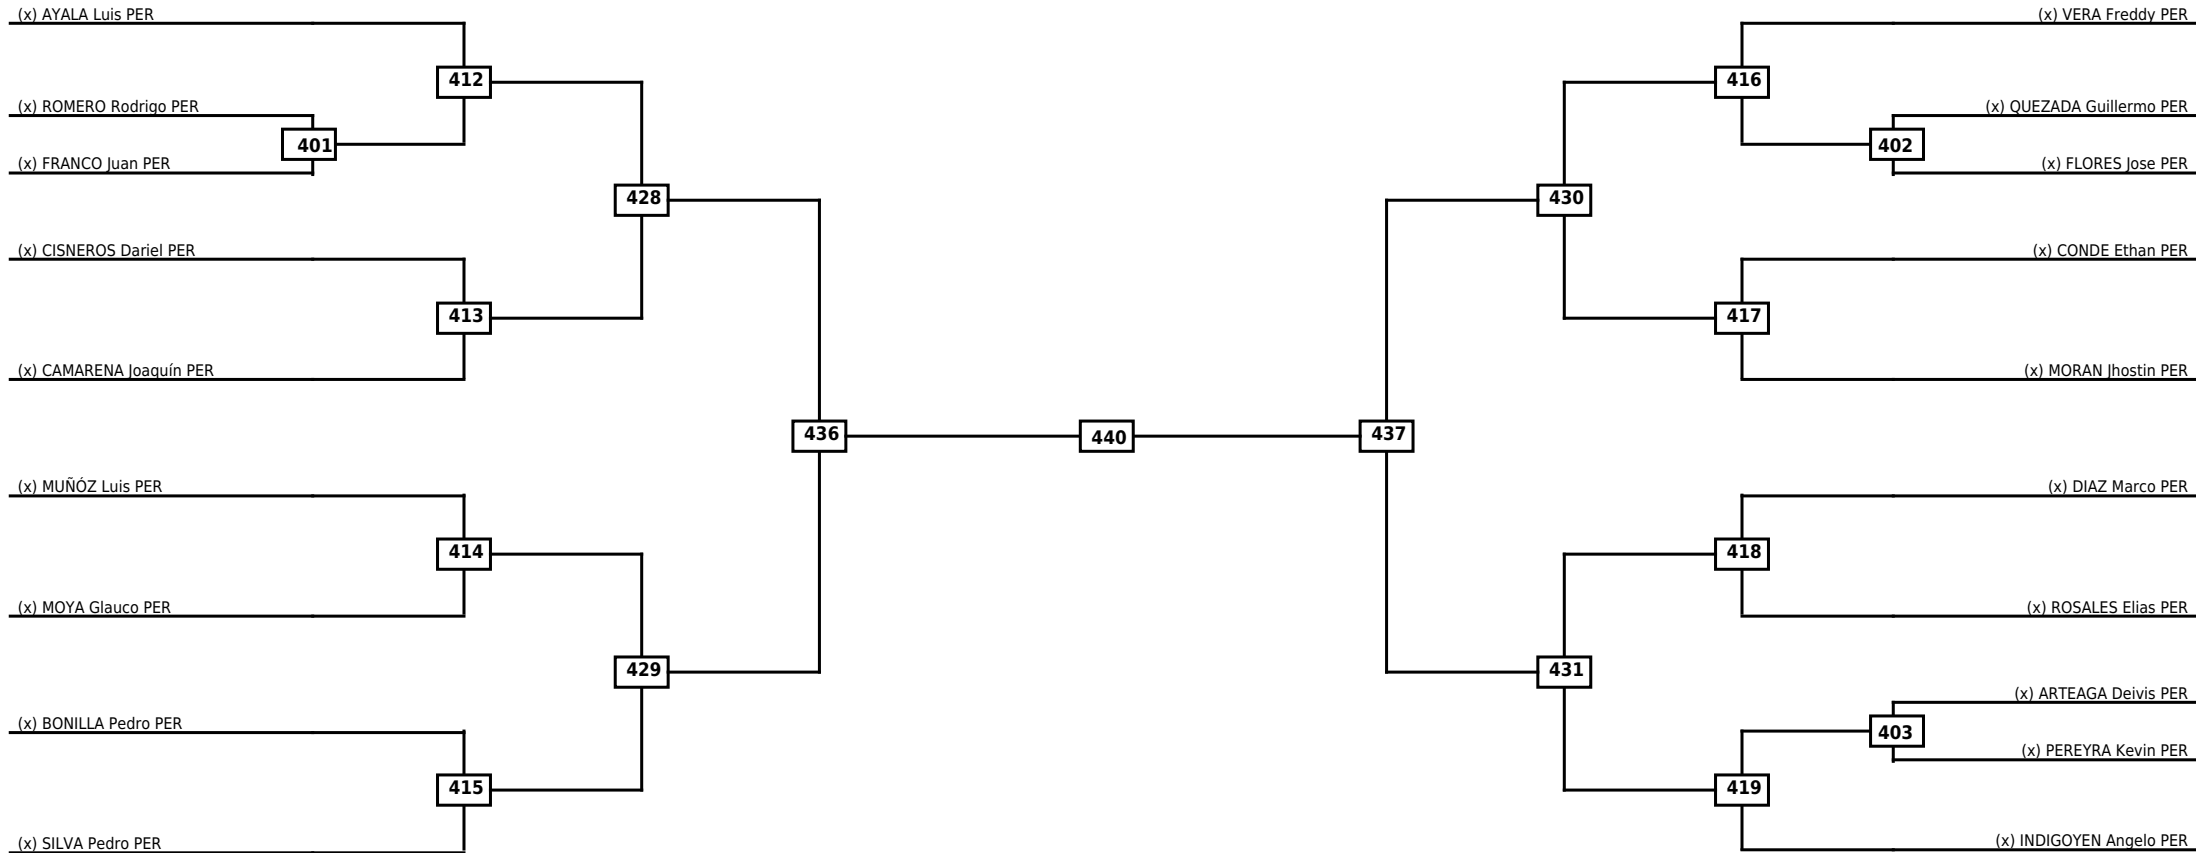

Quarterfinals
Semifinals
Final
Semifinals
Quarterfinals

Classification

LEGEND	RSC: Win by Referee stops contest	WDR: Win by Withdrawal	DQB: Win by Disqualification for Unsportsmanlike behavior
(x)Seed	PTF: Win by Final score	DSQ: Win by Disqualification	R: Round

Round of 32
Round of 16
Quarterfinals
Semifinals
Final
Semifinals
Quarterfinals
Round of 16
Round of 32

Classification

LEGEND RSC: Win by Referee stops contest WDR: Win by Withdrawal DQB: Win by Disqualification for Unsportsmanlike behavior
 (x)Seed PTF: Win by Final score DSQ: Win by Disqualification R: Round