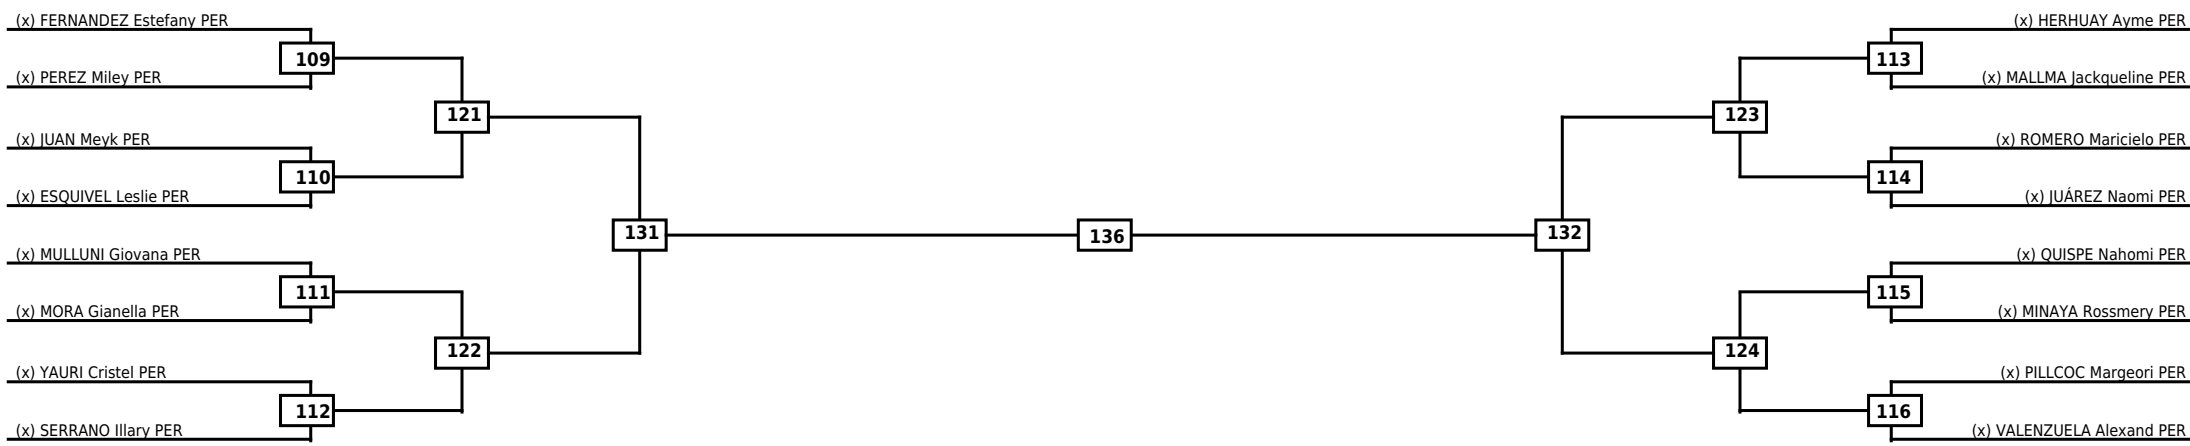

Round of 16	Quarterfinals	Semifinals	Final
-------------	---------------	------------	-------

Classification

LEGEND	RSC: Win by Referee stops contest	WDR: Win by Withdrawal	DQB: Win by Disqualification for Unsportsmanlike behavior
(x)Seed	PTF: Win by Final score	DSQ: Win by Disqualification	R: Round

Round of 16
Quarterfinals
Semifinals
Final
Semifinals
Quarterfinals
Round of 16

Classification

LEGEND RSC: Win by Referee stops contest WDR: Win by Withdrawal DQB: Win by Disqualification for Unsportsmanlike behavior
 (x)Seed PTF: Win by Final score DSQ: Win by Disqualification R: Round