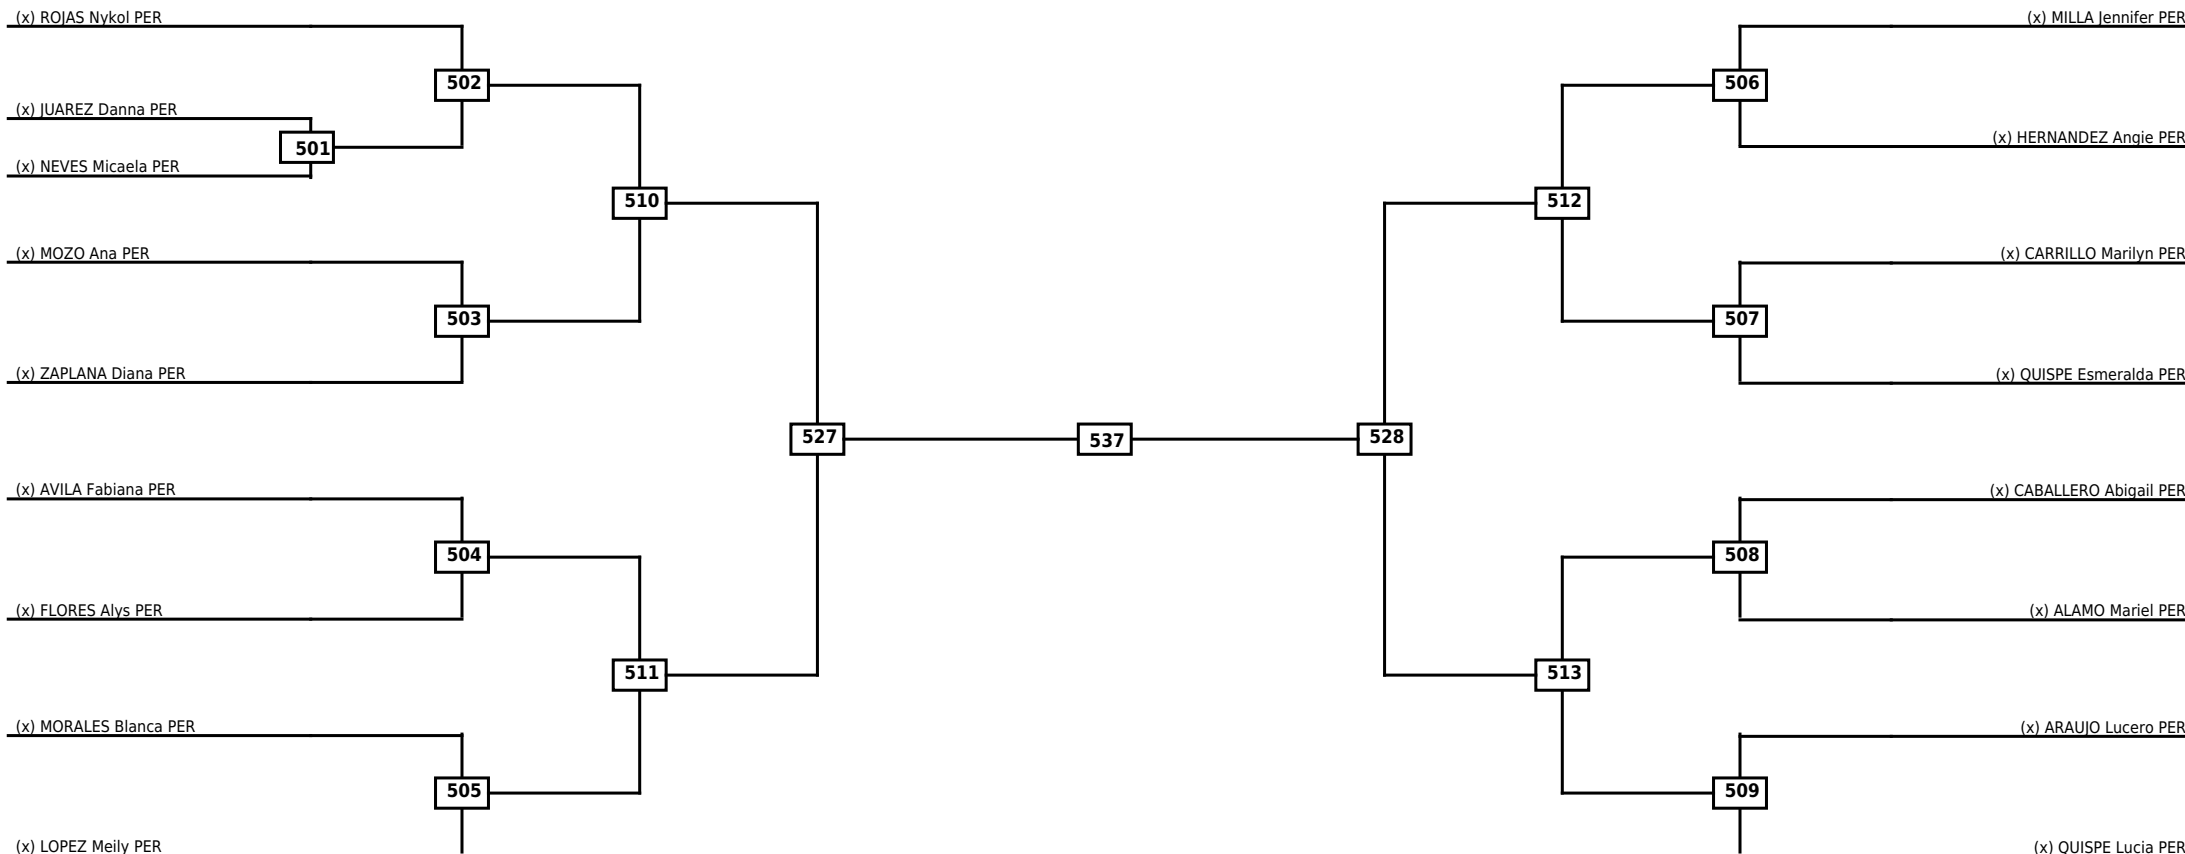

Quarterfinals	Semifinals	Final	Quarterfinals
---------------	------------	-------	---------------

Classification

LEGEND	RSC: Win by Referee stops contest	WDR: Win by Withdrawal	DQB: Win by Disqualification for Unsportsmanlike behavior
(x)Seed	PTF: Win by Final score	DSQ: Win by Disqualification	R: Round

Round of 32 Round of 16 Quarterfinals Semifinals Final Semifinals Quarterfinals Round of 16 Round of 32

Classification

LEGEND RSC: Win by Referee stops contest WDR: Win by Withdrawal DQB: Win by Disqualification for Unsportsmanlike behavior
 (x)Seed PTF: Win by Final score DSQ: Win by Disqualification R: Round