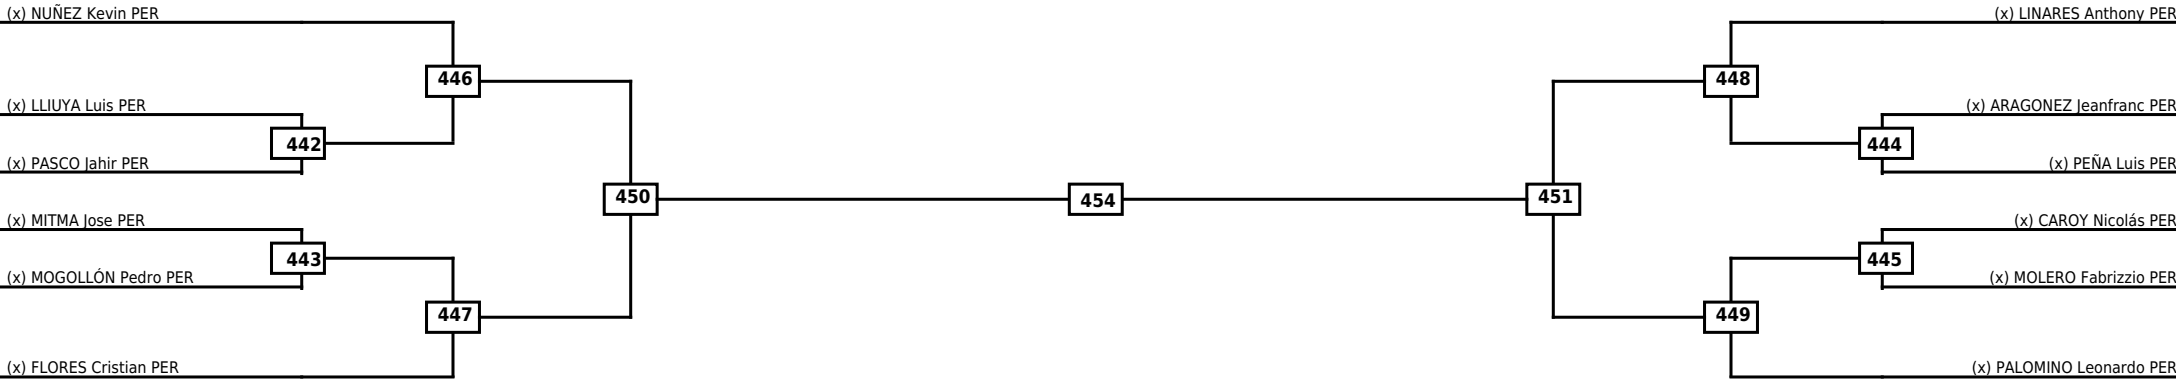

Quarterfinals	Semifinals	Final	Quarterfinals
---------------	------------	-------	---------------

Classification

LEGEND	RSC: Win by Referee stops contest	WDR: Win by Withdrawal	DQB: Win by Disqualification for Unsportsmanlike behavior
(x)Seed	PTF: Win by Final score	DSQ: Win by Disqualification	R: Round

Round of 16	Quarterfinals	Semifinals	Final
-------------	---------------	------------	-------

Classification

LEGEND	RSC: Win by Referee stops contest	WDR: Win by Withdrawal	DQB: Win by Disqualification for Unsportsmanlike behavior
(x)Seed	PTF: Win by Final score	DSQ: Win by Disqualification	R: Round