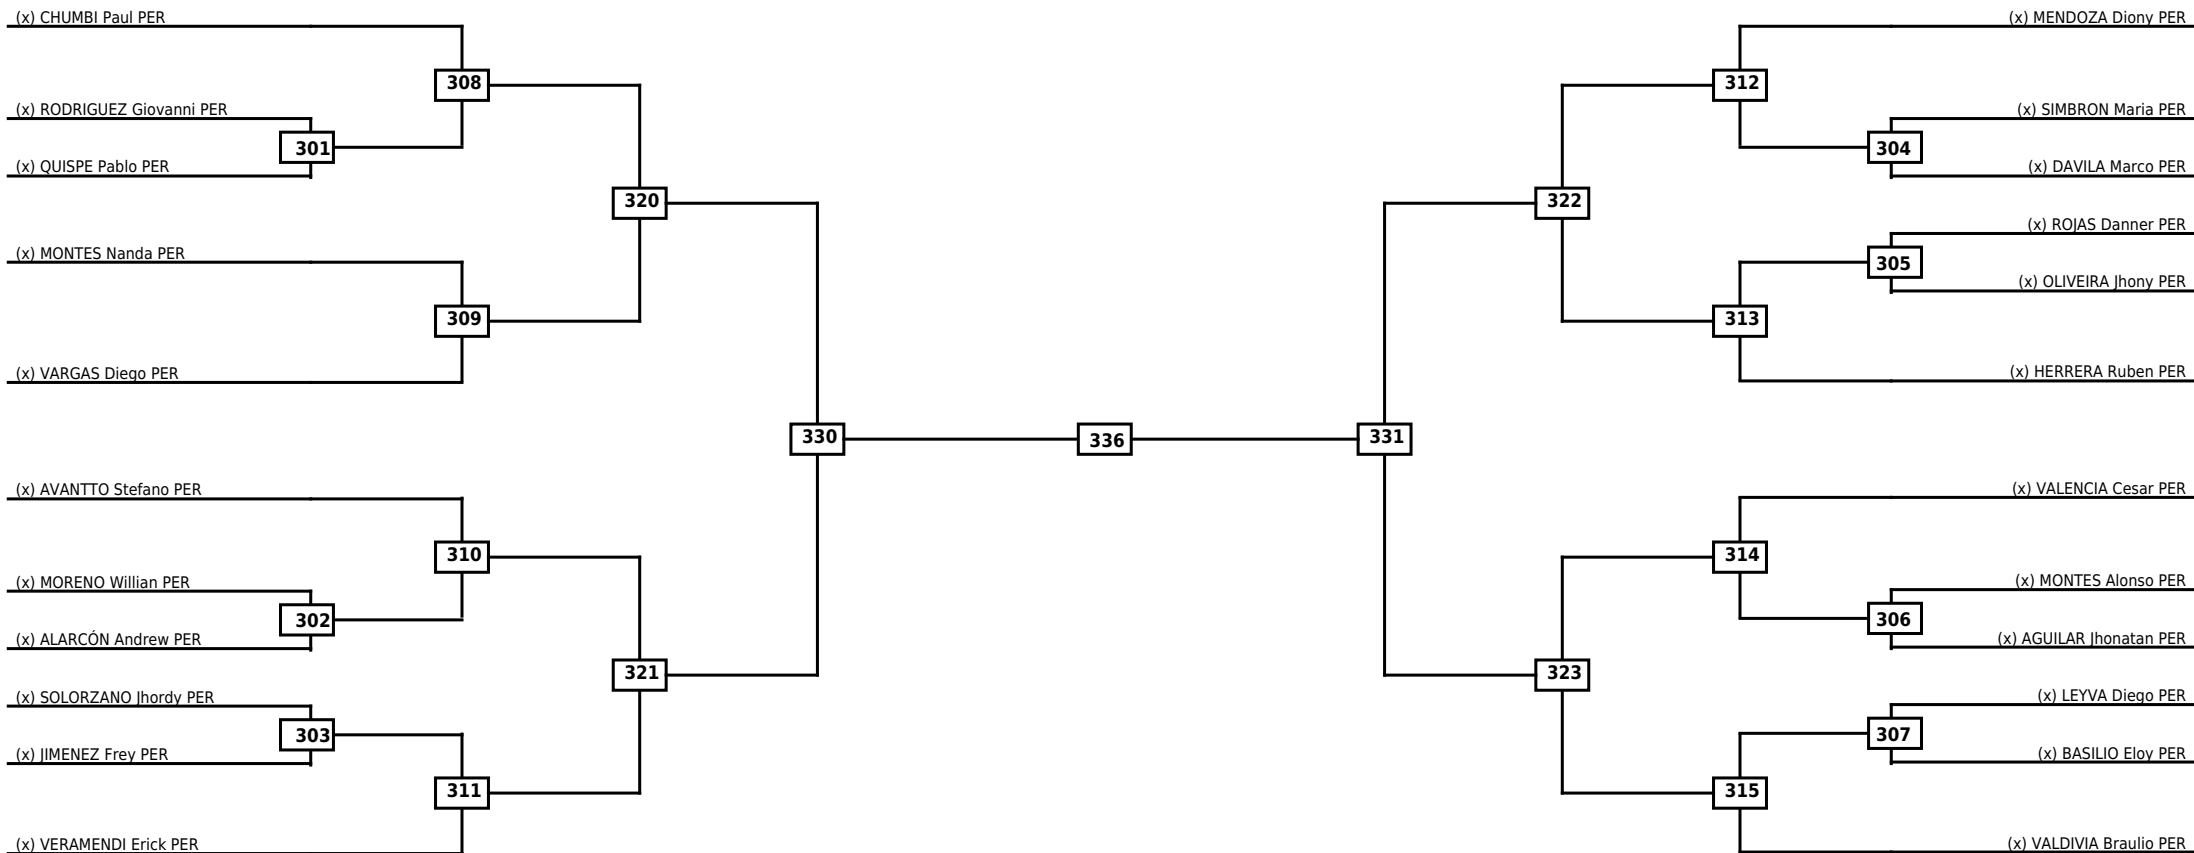

Round of 32
Round of 16
Quarterfinals
Semifinals
Final
Semifinals
Quarterfinals
Round of 16
Round of 32

Classification

LEGEND RSC: Win by Referee stops contest WDR: Win by Withdrawal DQB: Win by Disqualification for Unsportsmanlike behavior
 (x)Seed PTF: Win by Final score DSQ: Win by Disqualification R: Round