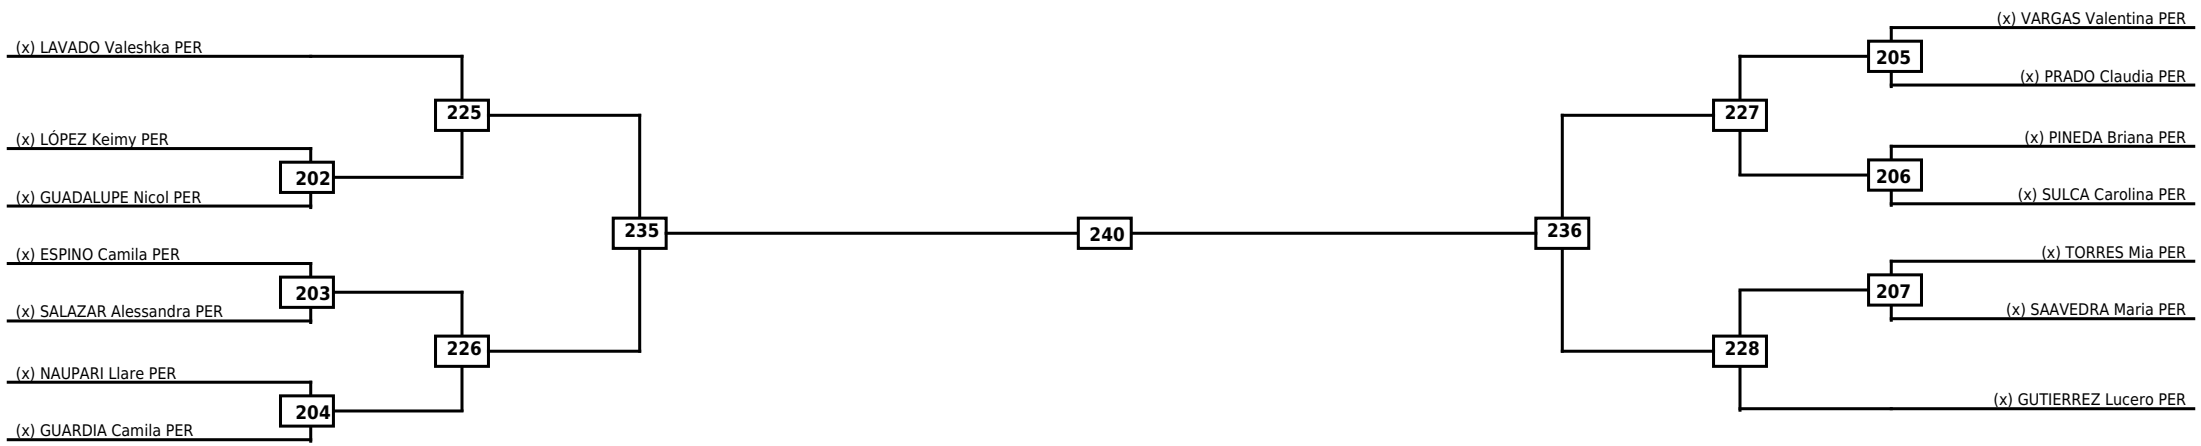

Round of 32 Round of 16 Quarterfinals Semifinals Final Semifinals Quarterfinals Round of 16 Round of 32

Classification

LEGEND RSC: Win by Referee stops contest WDR: Win by Withdrawal DQB: Win by Disqualification for Unsportsmanlike behavior
 (x)Seed PTF: Win by Final score DSQ: Win by Disqualification R: Round

Round of 16 Quarterfinals Semifinals Final Quarterfinals Semifinals Round of 16

Classification

LEGEND RSC: Win by Referee stops contest WDR: Win by Withdrawal DQB: Win by Disqualification for Unsportsmanlike behavior
 (x)Seed PTF: Win by Final score DSQ: Win by Disqualification R: Round

Round of 16	Quarterfinals	Semifinals	Final
-------------	---------------	------------	-------

Classification

LEGEND	RSC: Win by Referee stops contest	WDR: Win by Withdrawal	DQB: Win by Disqualification for Unsportsmanlike behavior
(x)Seed	PTF: Win by Final score	DSQ: Win by Disqualification	R: Round