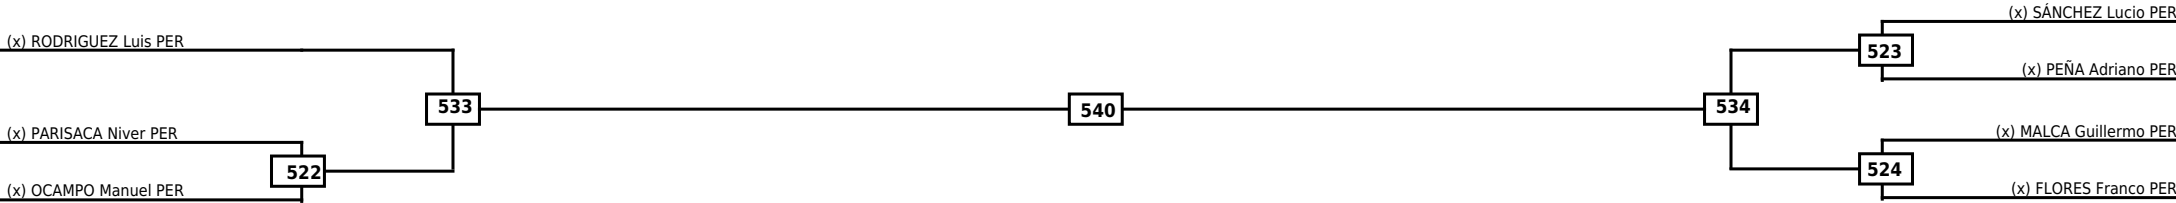

Quarterfinals	Semifinals	Final	Semifinals	Quarterfinals

Classification

LEGEND	RSC: Win by Referee stops contest	WDR: Win by Withdrawal	DQB: Win by Disqualification for Unsportsmanlike behavior
(x)Seed	PTF: Win by Final score	DSQ: Win by Disqualification	R: Round