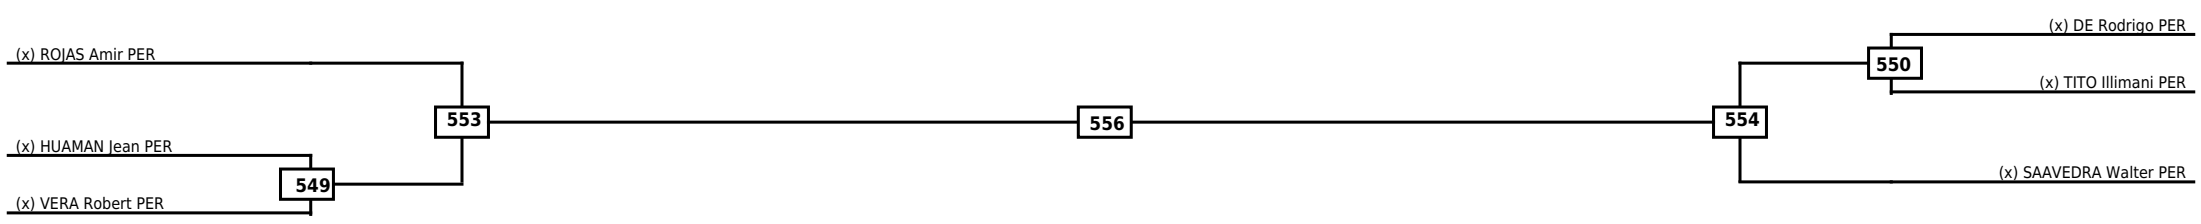

Quarterfinals	Semifinals	Final	Quarterfinals

Classification

LEGEND	RSC: Win by Referee stops contest	WDR: Win by Withdrawal	DQB: Win by Disqualification for Unsportsmanlike behavior
(x)Seed	PTF: Win by Final score	DSQ: Win by Disqualification	R: Round