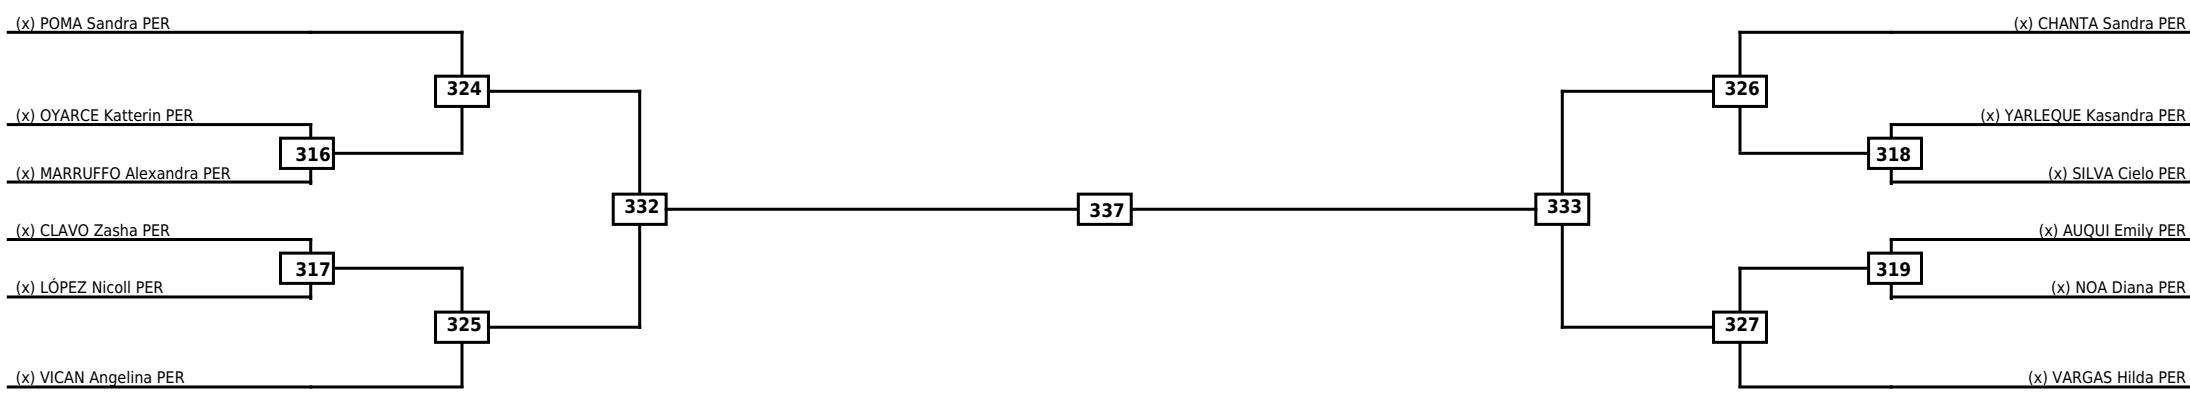

Round of 32 Round of 16 Quarterfinals Semifinals Final Semifinals Quarterfinals Round of 16 Round of 32

Classification

LEGEND RSC: Win by Referee stops contest WDR: Win by Withdrawal DQB: Win by Disqualification for Unsportsmanlike behavior
 (x)Seed PTF: Win by Final score DSQ: Win by Disqualification R: Round

Round of 16 Quarterfinals Semifinals Final Quarterfinals Semifinals Round of 16

Classification

LEGEND RSC: Win by Referee stops contest WDR: Win by Withdrawal DQB: Win by Disqualification for Unsportsmanlike behavior
 (x)Seed PTF: Win by Final score DSQ: Win by Disqualification R: Round