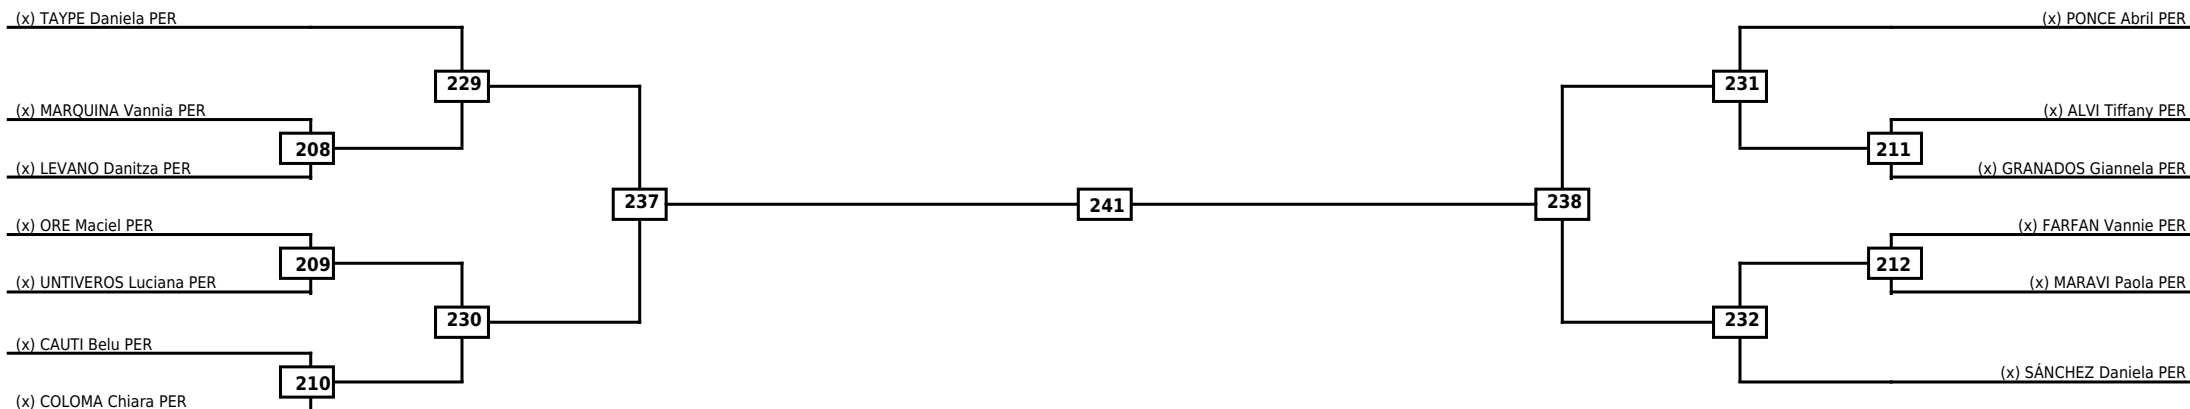

Round of 16 Quarterfinals Semifinals Final Quarterfinals Semifinals Round of 16

Classification

LEGEND RSC: Win by Referee stops contest WDR: Win by Withdrawal DQB: Win by Disqualification for Unsportsmanlike behavior
 (x)Seed PTF: Win by Final score DSQ: Win by Disqualification R: Round

Round of 16	Quarterfinals	Semifinals	Final
-------------	---------------	------------	-------

Classification

LEGEND	RSC: Win by Referee stops contest	WDR: Win by Withdrawal	DQB: Win by Disqualification for Unsportsmanlike behavior
(x)Seed	PTF: Win by Final score	DSQ: Win by Disqualification	R: Round