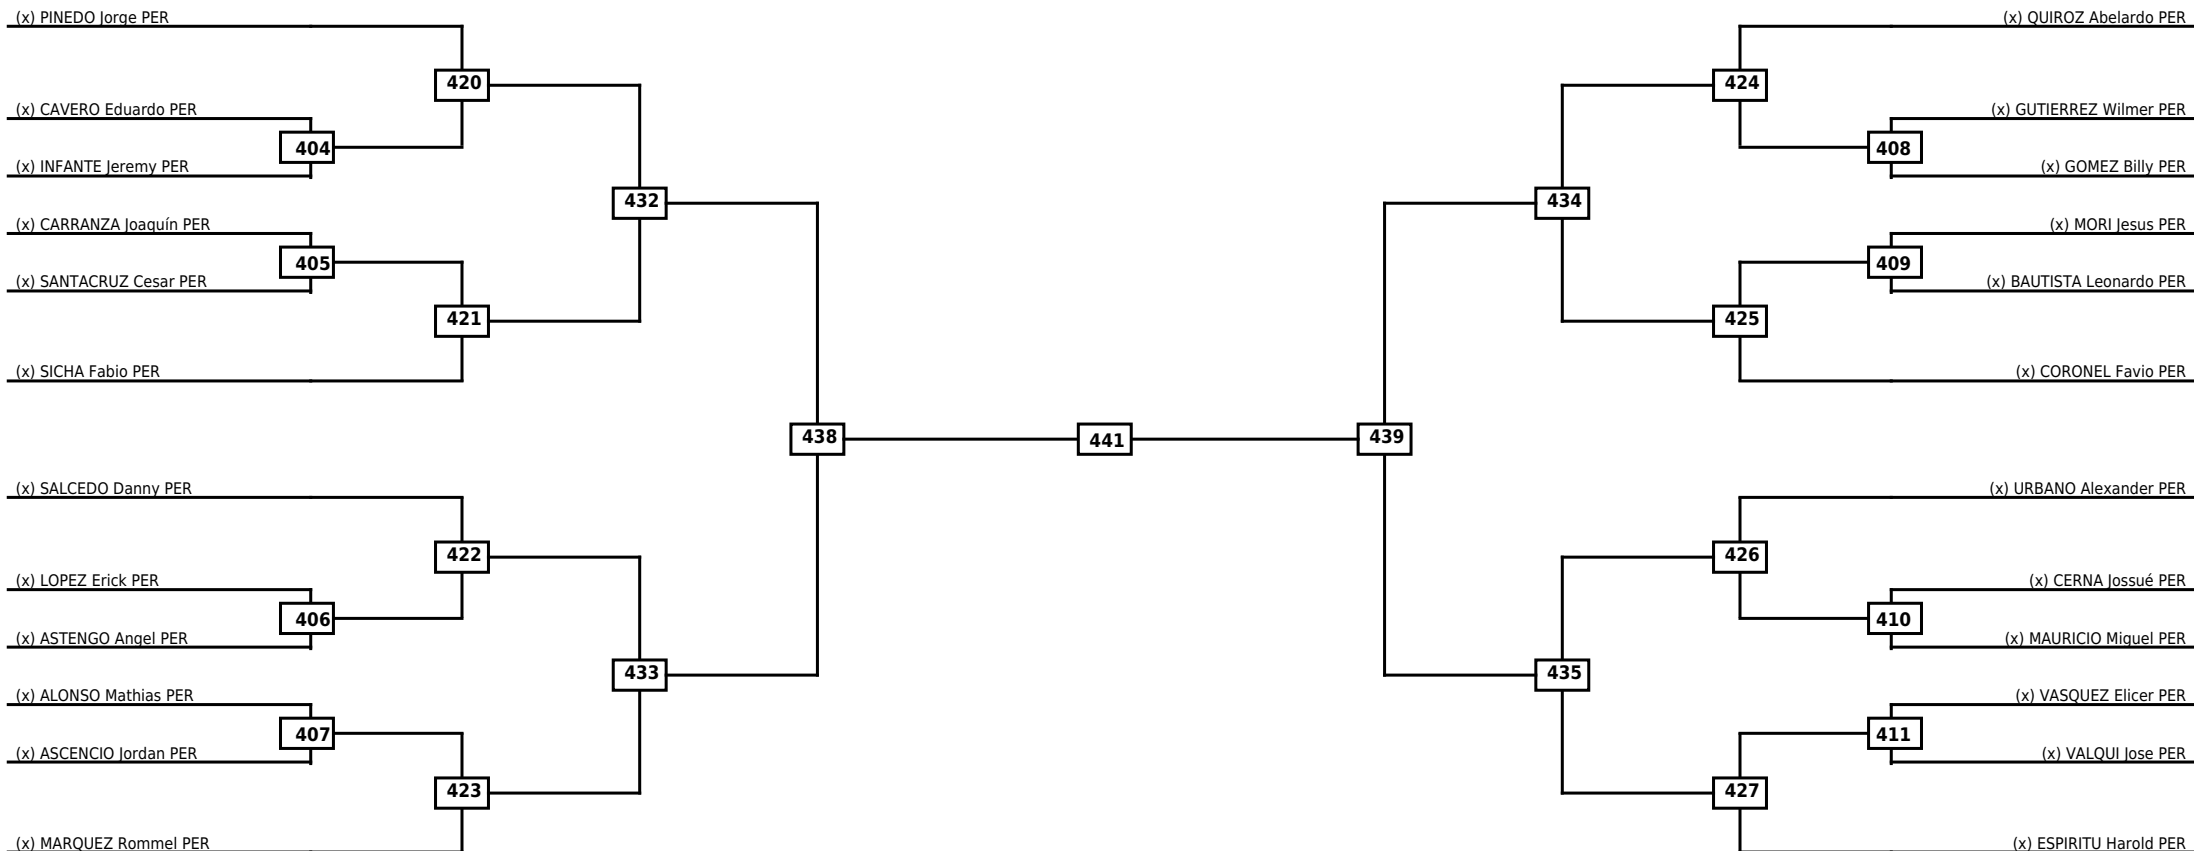

Quarterfinals
Semifinals
Final
Semifinals
Quarterfinals

Classification

LEGEND	RSC: Win by Referee stops contest	WDR: Win by Withdrawal	DQB: Win by Disqualification for Unsportsmanlike behavior
(x)Seed	PTF: Win by Final score	DSQ: Win by Disqualification	R: Round

Round of 32
Round of 16
Quarterfinals
Semifinals
Final
Semifinals
Quarterfinals
Round of 16
Round of 32

Classification

LEGEND RSC: Win by Referee stops contest WDR: Win by Withdrawal DQB: Win by Disqualification for Unsportsmanlike behavior
 (x)Seed PTF: Win by Final score DSQ: Win by Disqualification R: Round