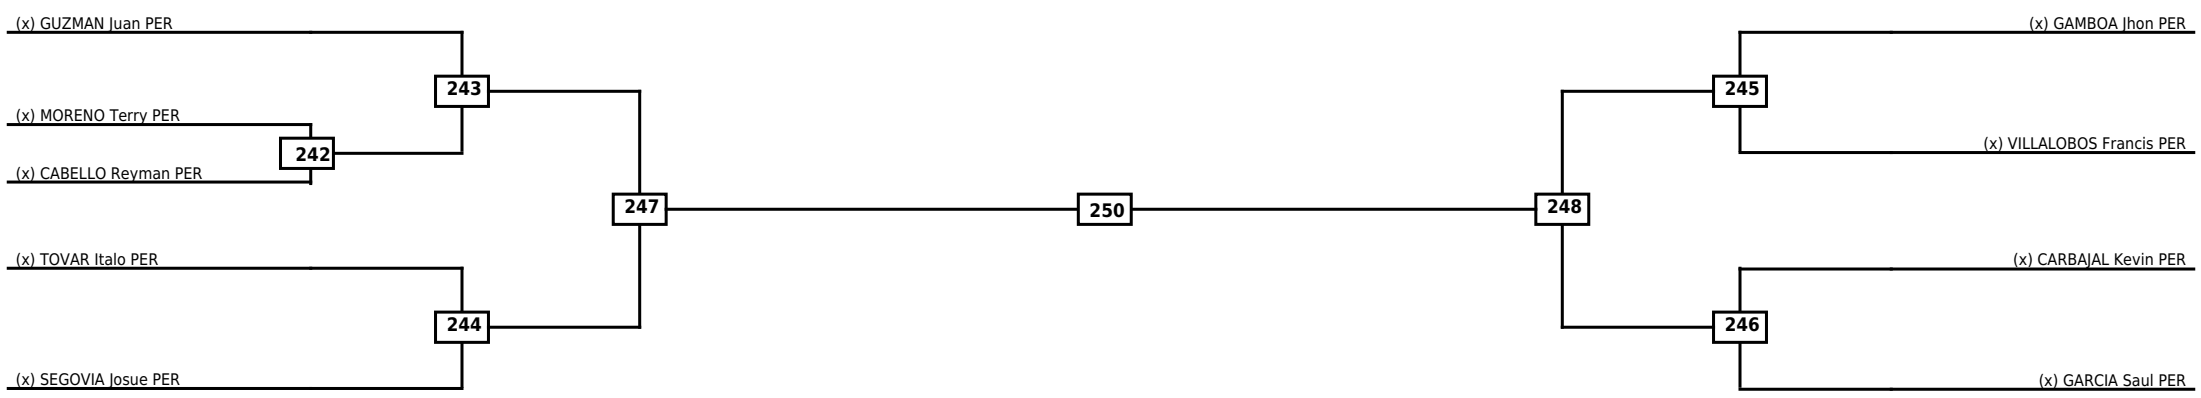

Round of 16
Quarterfinals
Semifinals
Final
Semifinals
Quarterfinals
Round of 16

Classification

LEGEND	RSC: Win by Referee stops contest	WDR: Win by Withdrawal	DQB: Win by Disqualification for Unsportsmanlike behavior
(x)Seed	PTF: Win by Final score	DSQ: Win by Disqualification	R: Round