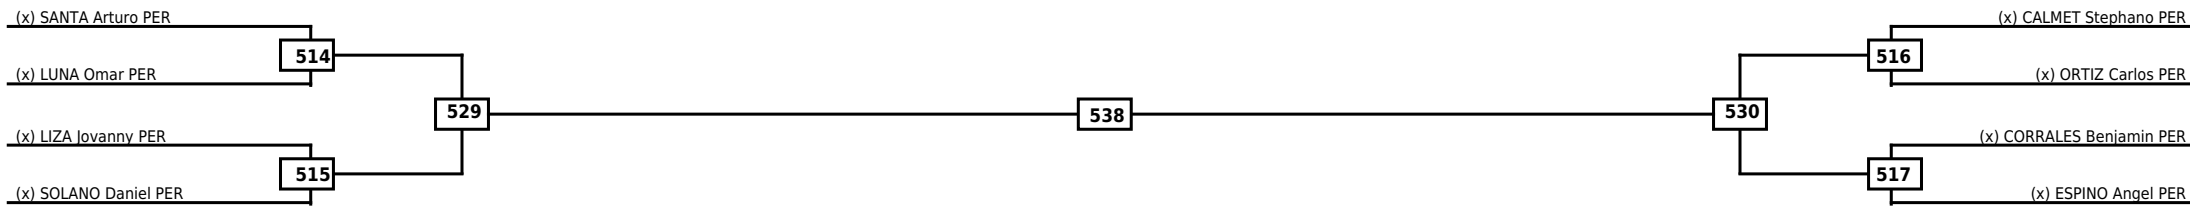

Quarterfinals	Semifinals	Final	Semifinals	Quarterfinals
---------------	------------	-------	------------	---------------

Classification

LEGEND	RSC: Win by Referee stops contest	WDR: Win by Withdrawal	DQB: Win by Disqualification for Unsportsmanlike behavior
(x)Seed	PTF: Win by Final score	DSQ: Win by Disqualification	R: Round

Quarterfinals
Semifinals
Final
Semifinals
Quarterfinals

Classification

LEGEND	RSC: Win by Referee stops contest	WDR: Win by Withdrawal	DQB: Win by Disqualification for Unsportsmanlike behavior
(x)Seed	PTF: Win by Final score	DSQ: Win by Disqualification	R: Round