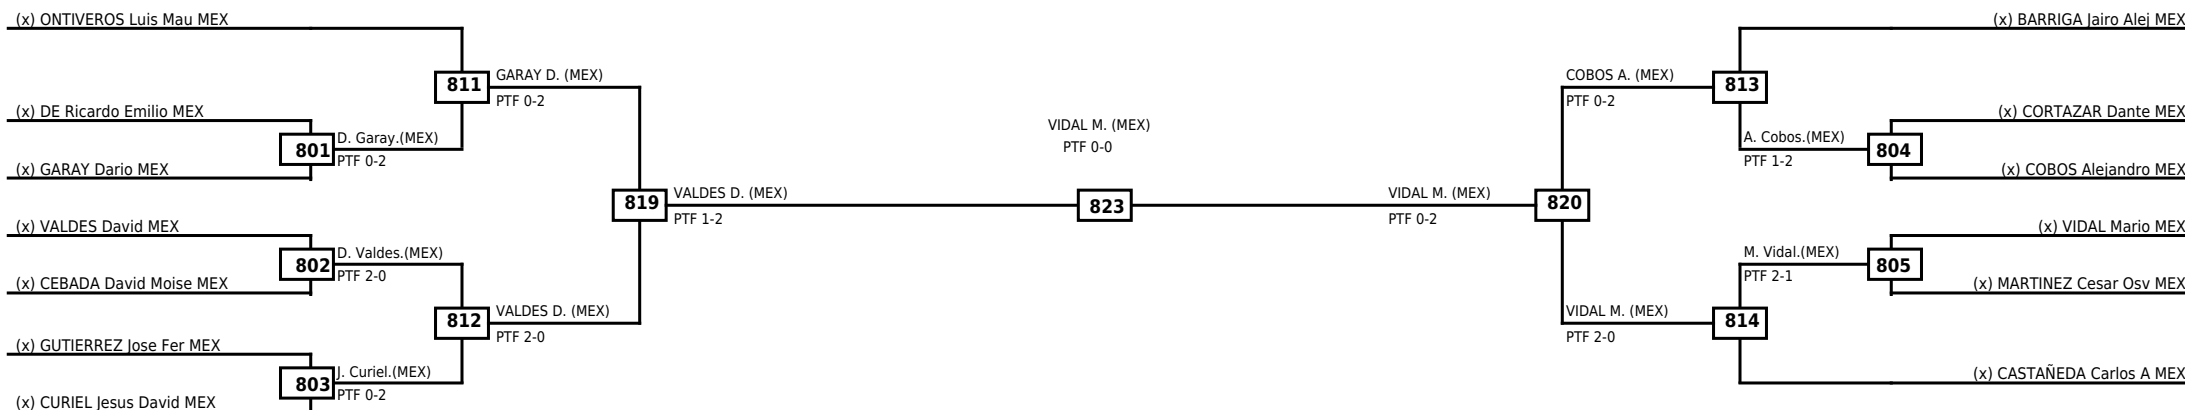

Round of 16 Quarterfinals Semifinals

Final

Semifinals

Quarterfinals Round of 16

| Classification |
|----------------|
| |
| |
| |
| |

LEGEND RSC: Win by Referee stops contest WDR: Win by Withdrawal DQB: Win by Disqualification for Unsportsmanlike behavior
 (x)Seed PTF: Win by Final score DSQ: Win by Disqualification R: Round