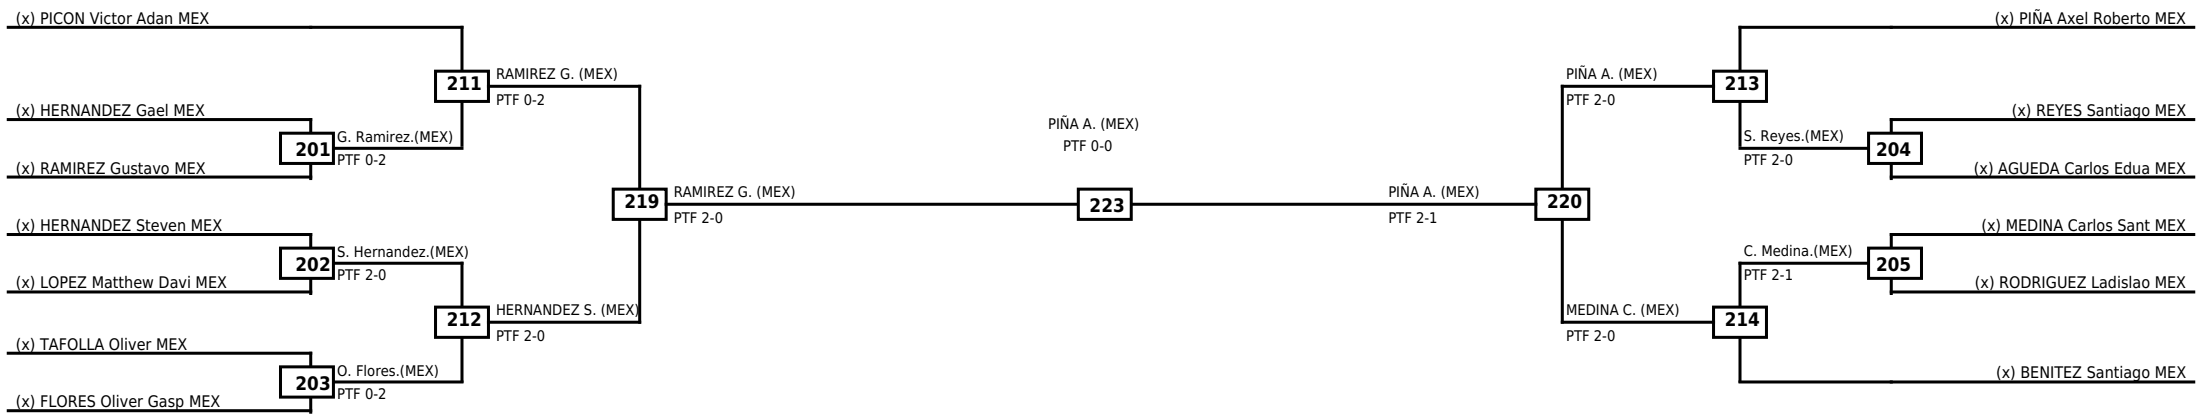

Round of 16 Quarterfinals Semifinals

Final

Semifinals

Quarterfinals Round of 16

| Classification |
|----------------|
| |
| |
| |
| |

LEGEND RSC: Win by Referee stops contest WDR: Win by Withdrawal DQB: Win by Disqualification for Unsportsmanlike behavior
 (x)Seed PTF: Win by Final score DSQ: Win by Disqualification R: Round

| | | | |
|-------------|---------------|------------|-------|
| Round of 16 | Quarterfinals | Semifinals | Final |
|-------------|---------------|------------|-------|

| |
|-----------------------|
| Classification |
| |
| |
| |
| |