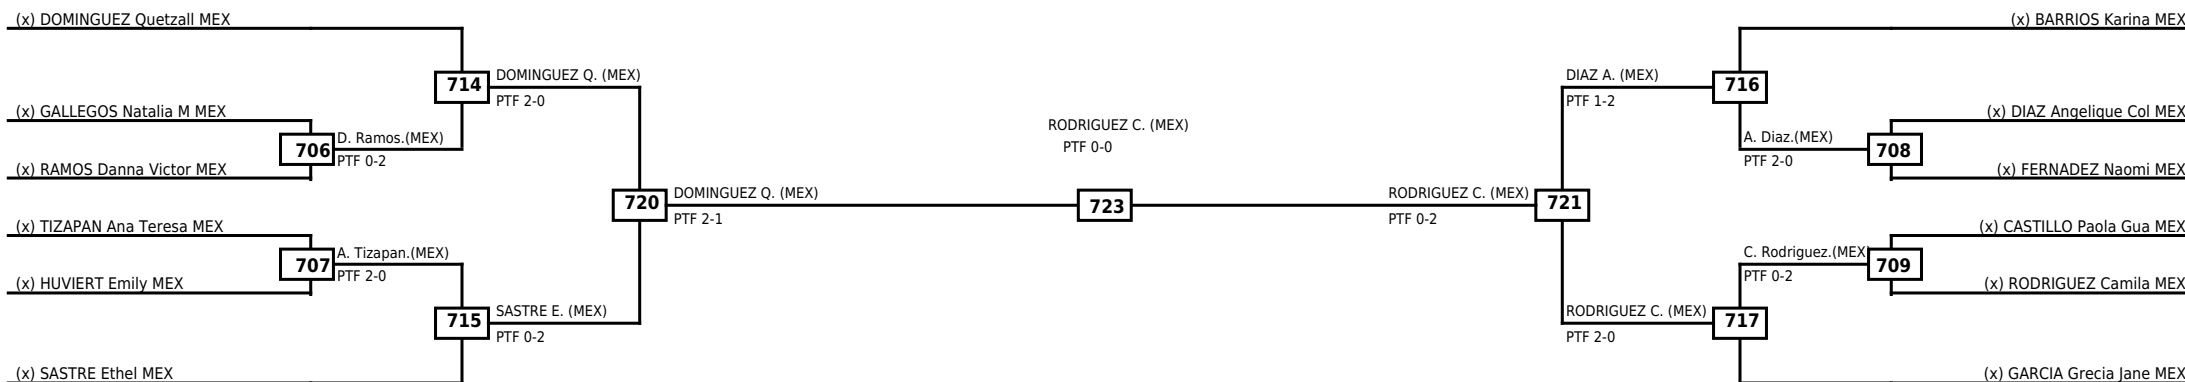

Round of 16 Quarterfinals Semifinals

Final

Semifinals

Quarterfinals Round of 16

Classification

LEGEND RSC: Win by Referee stops contest WDR: Win by Withdrawal DQB: Win by Disqualification for Unsportsmanlike behavior
(x)Seed PTF: Win by Final score DSQ: Win by Disqualification R: Round