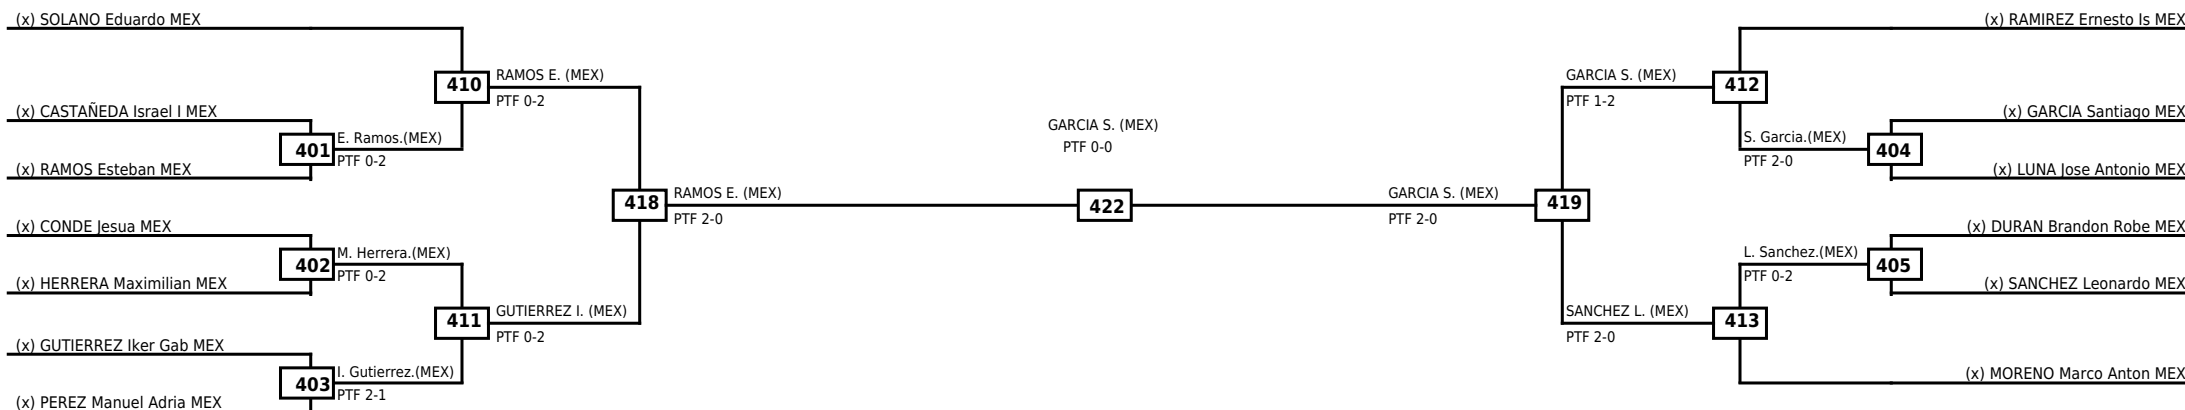

| Classification |
|----------------|
| |
| |
| |
| |

LEGEND RSC: Win by Referee stops contest WDR: Win by Withdrawal DQB: Win by Disqualification for Unsportsmanlike behavior
 (x)Seed PTF: Win by Final score DSQ: Win by Disqualification R: Round

Round of 16 Quarterfinals Semifinals

Final

Semifinals

Quarterfinals Round of 16

| Classification |
|----------------|
| |
| |
| |
| |

LEGEND RSC: Win by Referee stops contest WDR: Win by Withdrawal DQB: Win by Disqualification for Unsportsmanlike behavior
 (x)Seed PTF: Win by Final score DSQ: Win by Disqualification R: Round