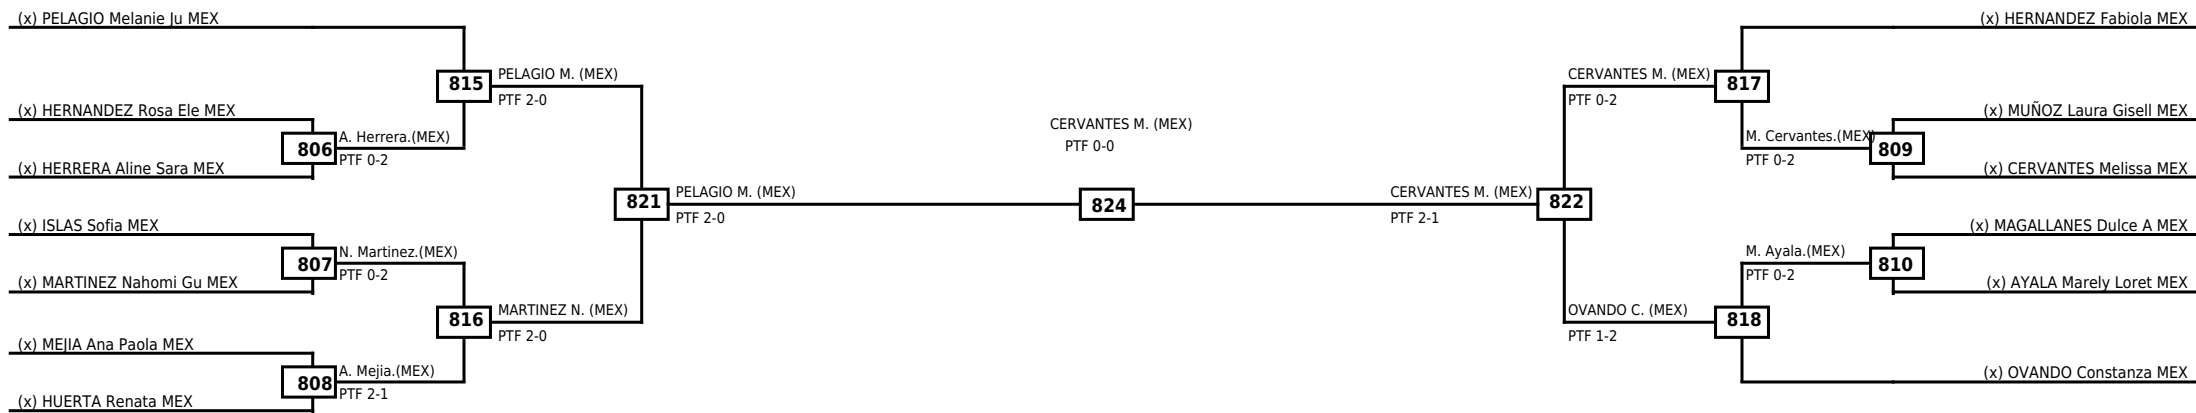

Round of 16 Quarterfinals Semifinals

Final

Semifinals

Quarterfinals Round of 16

| Classification |
|----------------|
| |
| |
| |
| |

LEGEND RSC: Win by Referee stops contest WDR: Win by Withdrawal DQB: Win by Disqualification for Unsportsmanlike behavior
 (x)Seed PTF: Win by Final score DSQ: Win by Disqualification R: Round