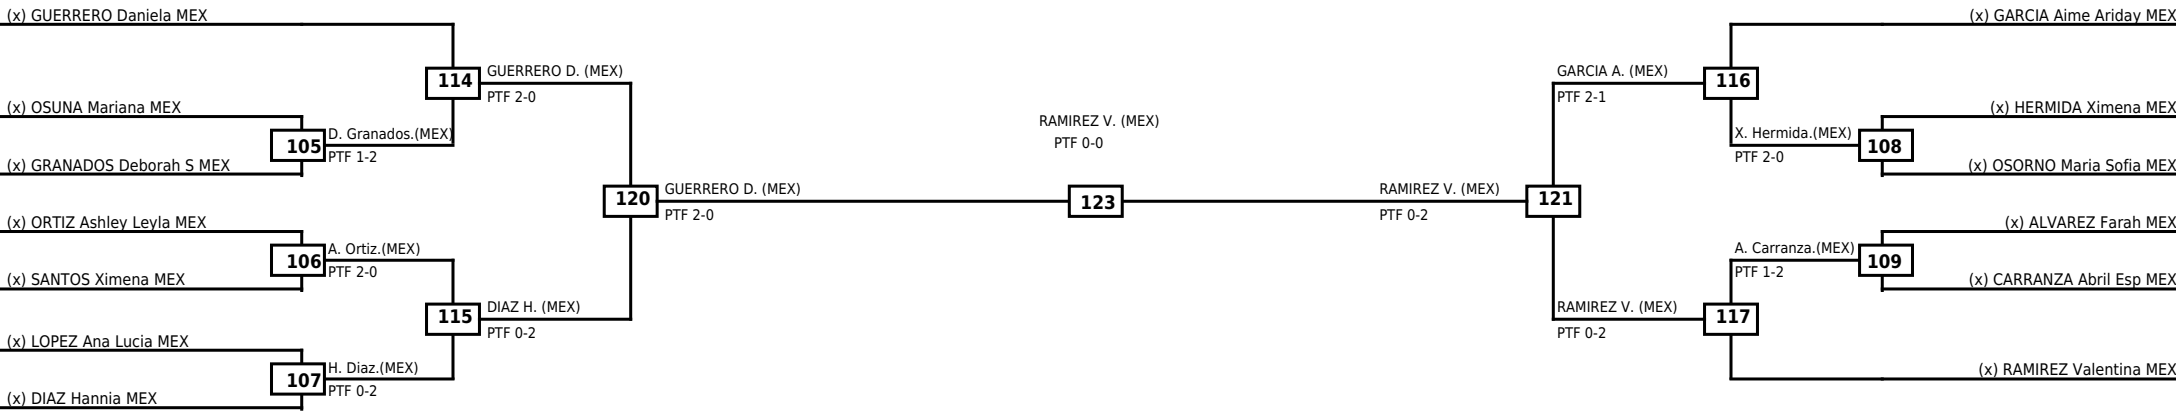

Round of 16 Quarterfinals Semifinals

Final

Semifinals

Quarterfinals Round of 16

| Classification |
|----------------|
| |
| |
| |
| |

LEGEND RSC: Win by Referee stops contest WDR: Win by Withdrawal DQB: Win by Disqualification for Unsportsmanlike behavior
 (x)Seed PTF: Win by Final score DSQ: Win by Disqualification R: Round

| | | | |
|-------------|---------------|------------|-------|
| Round of 16 | Quarterfinals | Semifinals | Final |
|-------------|---------------|------------|-------|

| Classification |
|----------------|
| |
| |
| |
| |