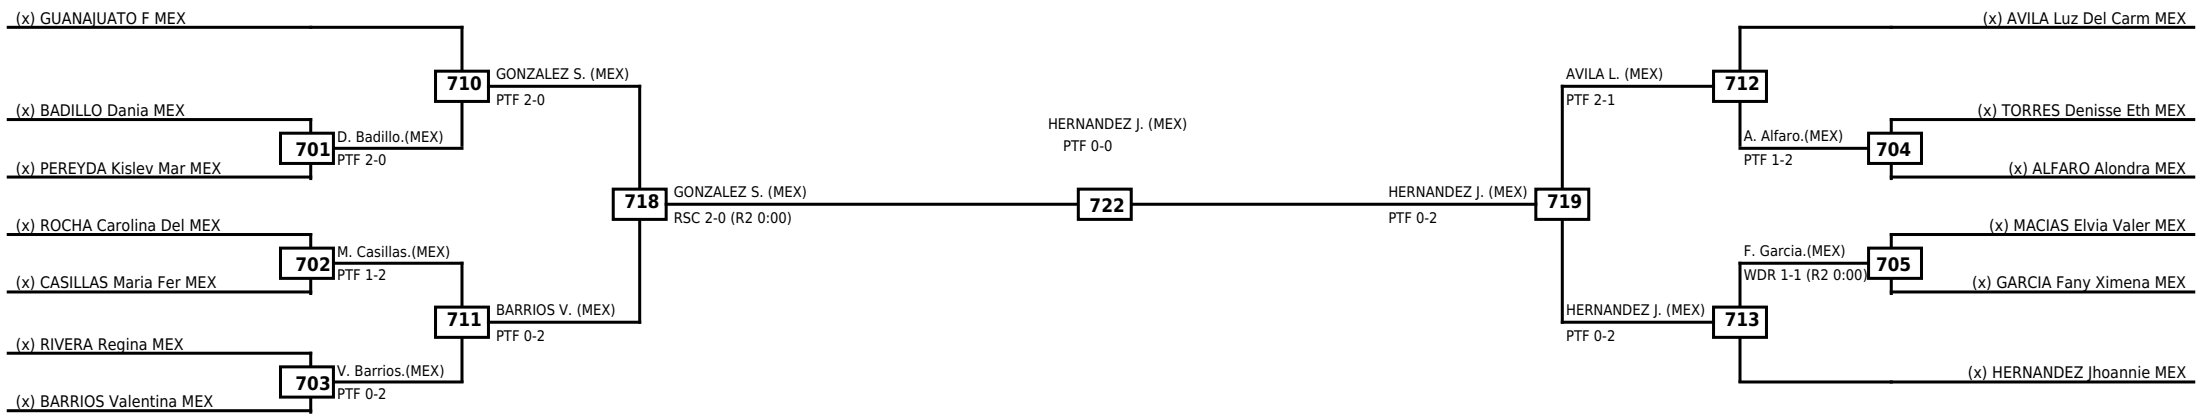

Round of 16	Quarterfinals	Semifinals	Final

Classification

LEGEND   RSC: Win by Referee stops contest   WDR: Win by Withdrawal   DQB: Win by Disqualification for Unsportsmanlike behavior
(x)Seed   PTF: Win by Final score   DSQ: Win by Disqualification   R: Round