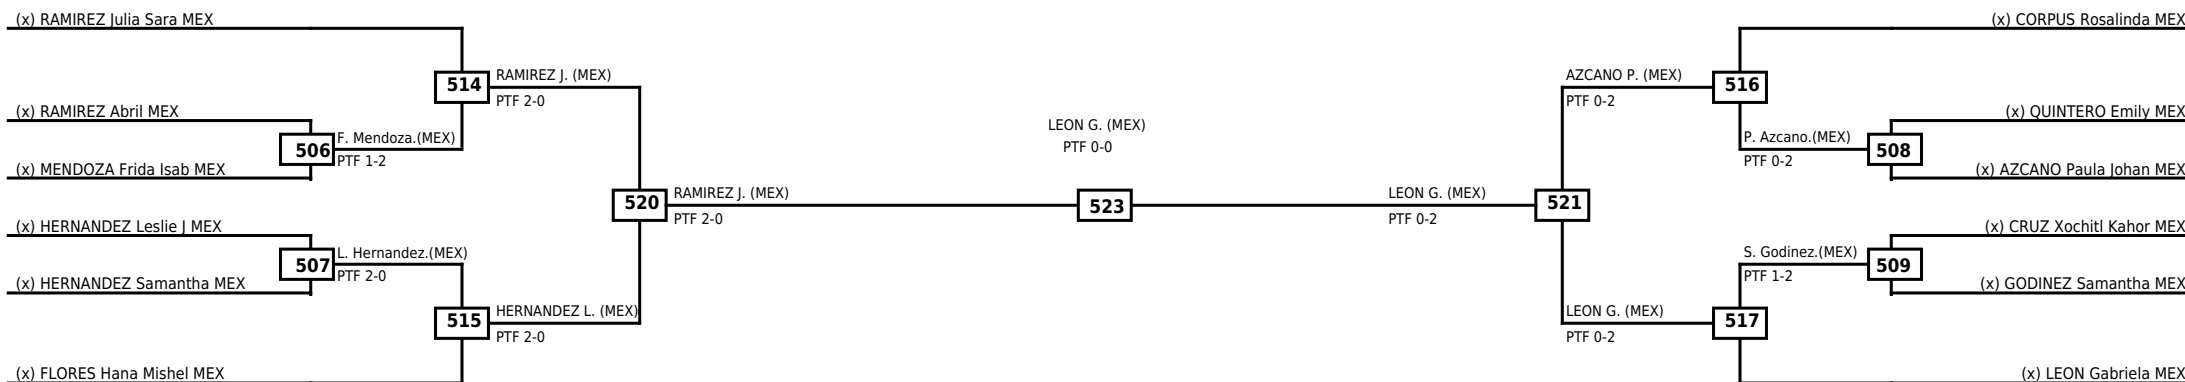

| | | | |
|---------|-----------------------------------|------------------------------|---|
| LEGEND | RSC: Win by Referee stops contest | WDR: Win by Withdrawal | DQB: Win by Disqualification for Unsportsmanlike behavior |
| (x)Seed | PTF: Win by Final score | DSQ: Win by Disqualification | R: Round |

Round of 16 Quarterfinals Semifinals

Final

Semifinals

Quarterfinals Round of 16

| Classification |
|----------------|
| |
| |
| |
| |

LEGEND RSC: Win by Referee stops contest WDR: Win by Withdrawal DQB: Win by Disqualification for Unsportsmanlike behavior
 (x)Seed PTF: Win by Final score DSQ: Win by Disqualification R: Round