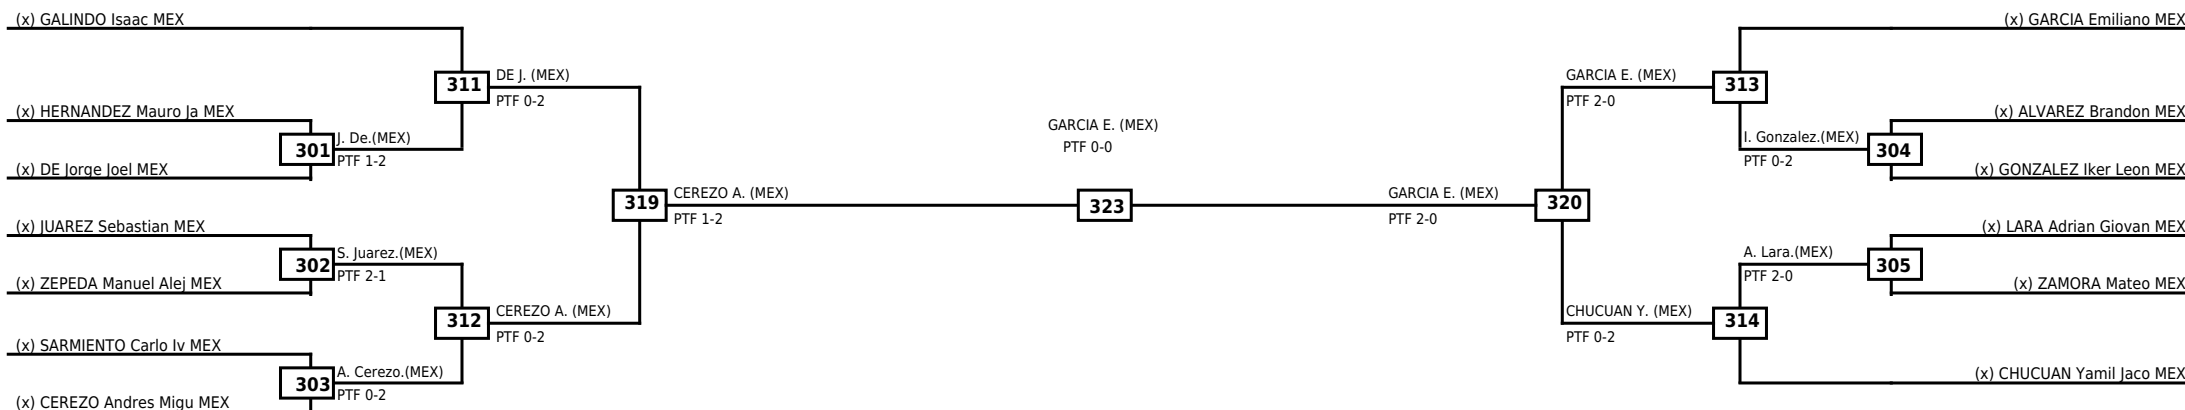

| |
|-----------------------|
| Classification |
| |
| |
| |
| |

LEGEND RSC: Win by Referee stops contest WDR: Win by Withdrawal DQB: Win by Disqualification for Unsportsmanlike behavior
 (x)Seed PTF: Win by Final score DSQ: Win by Disqualification R: Round

Round of 16 Quarterfinals Semifinals

Final

Semifinals

Quarterfinals Round of 16

| Classification |
|----------------|
| |
| |
| |
| |

LEGEND RSC: Win by Referee stops contest WDR: Win by Withdrawal DQB: Win by Disqualification for Unsportsmanlike behavior
 (x)Seed PTF: Win by Final score DSQ: Win by Disqualification R: Round