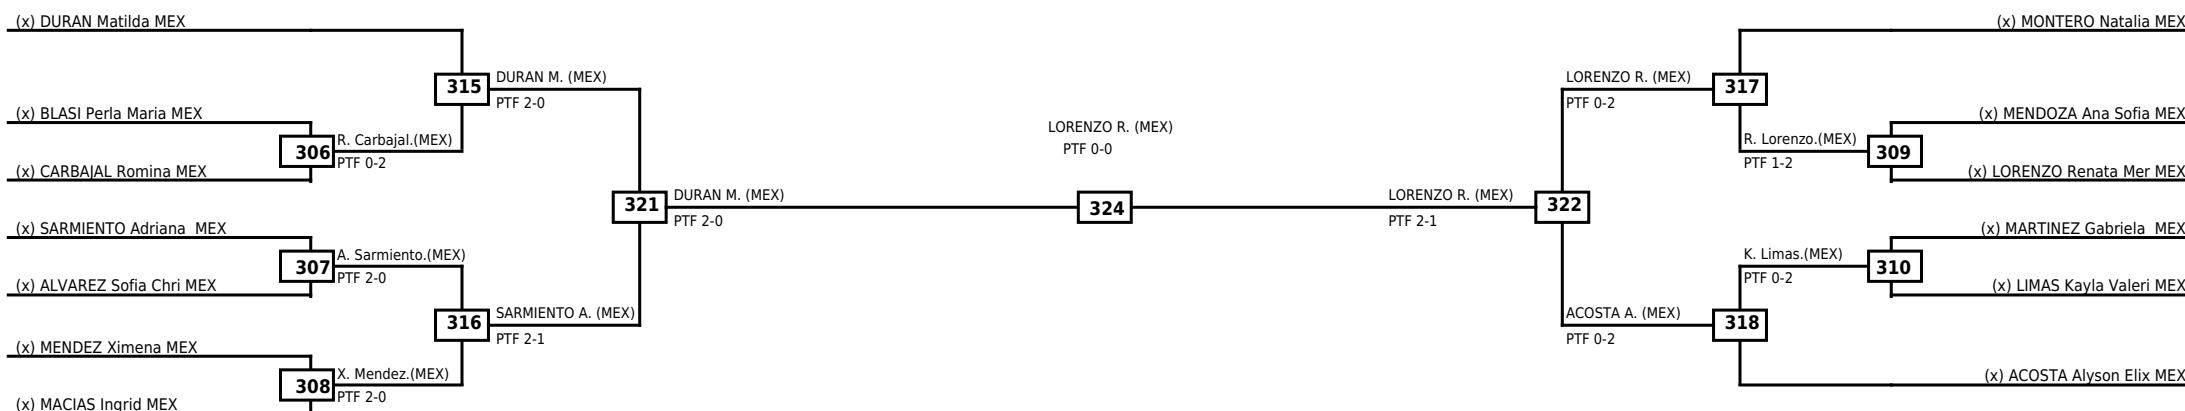

Round of 16 Quarterfinals Semifinals

Final

Semifinals

Quarterfinals Round of 16

| Classification |
|----------------|
| |
| |
| |
| |

LEGEND RSC: Win by Referee stops contest WDR: Win by Withdrawal DQB: Win by Disqualification for Unsportsmanlike behavior
 (x)Seed PTF: Win by Final score DSQ: Win by Disqualification R: Round

| | | | |
|-------------|---------------|------------|-------|
| Round of 16 | Quarterfinals | Semifinals | Final |
|-------------|---------------|------------|-------|

| Classification |
|----------------|
| |
| |
| |
| |