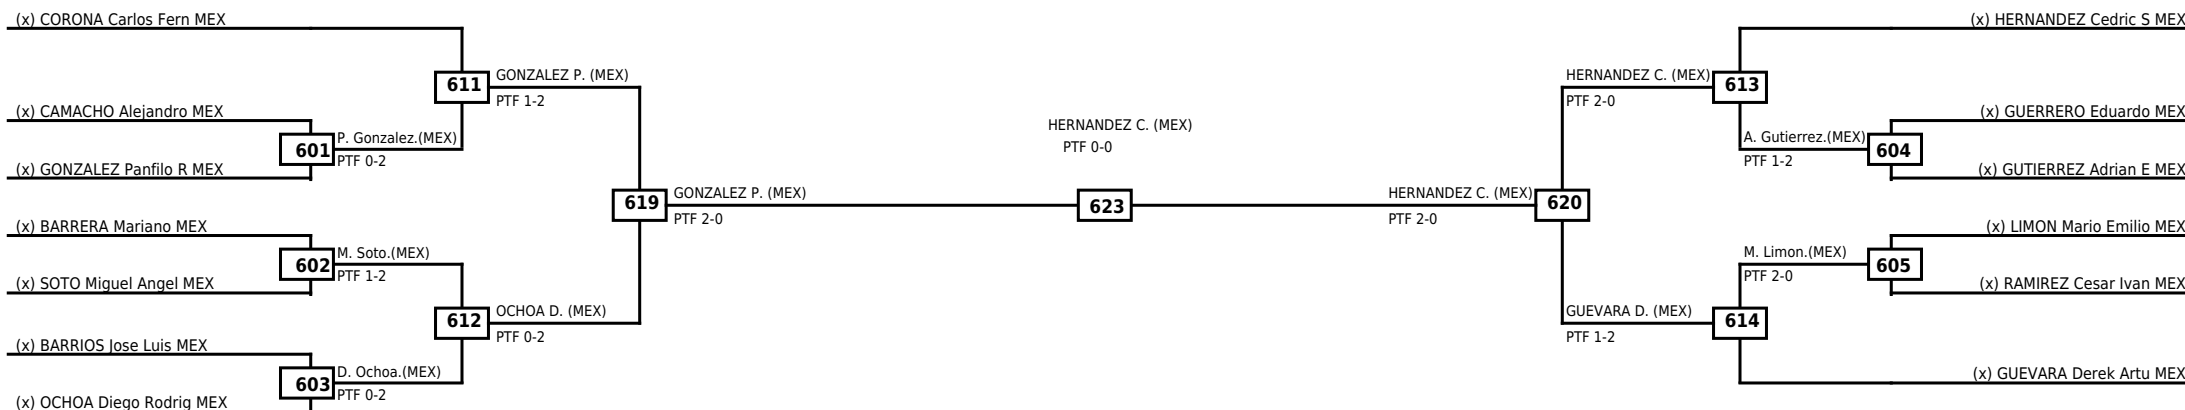

Round of 16 Quarterfinals Semifinals

Final

Semifinals

Quarterfinals Round of 16

Classification

LEGEND RSC: Win by Referee stops contest WDR: Win by Withdrawal DQB: Win by Disqualification for Unsportsmanlike behavior
(x)Seed PTF: Win by Final score DSQ: Win by Disqualification R: Round