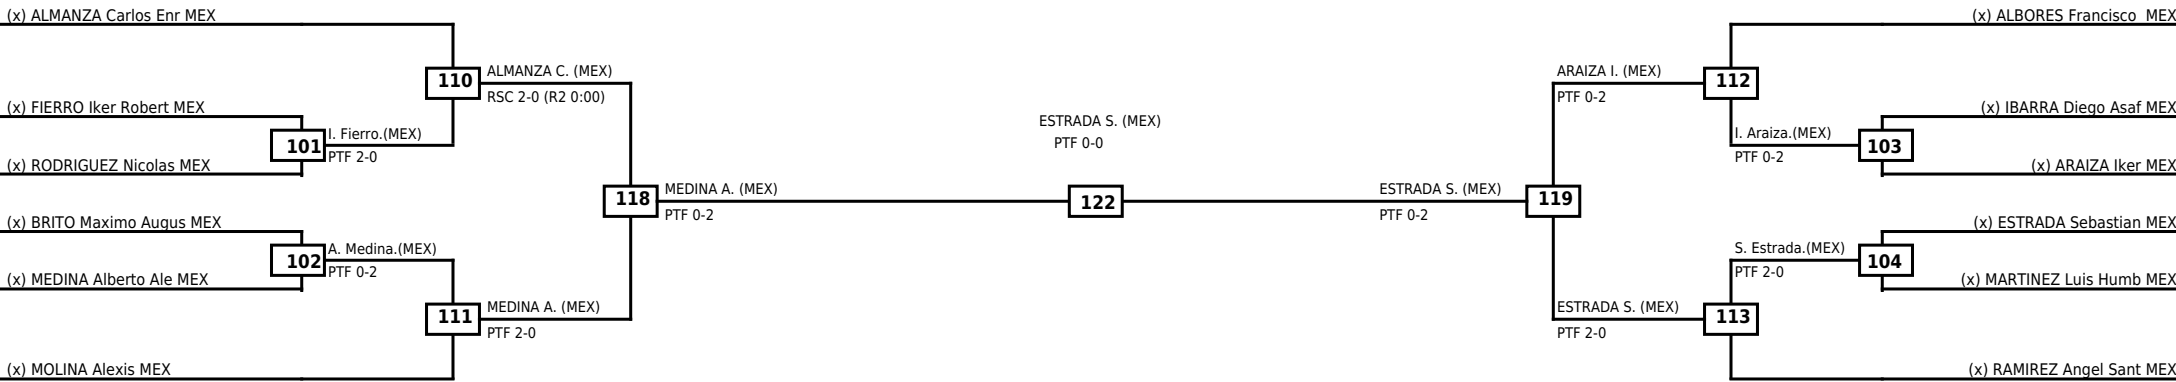

Round of 16 Quarterfinals Semifinals

Final

Semifinals

Quarterfinals Round of 16

| Classification |
|----------------|
| |
| |
| |
| |

LEGEND RSC: Win by Referee stops contest WDR: Win by Withdrawal DQB: Win by Disqualification for Unsportsmanlike behavior
 (x)Seed PTF: Win by Final score DSQ: Win by Disqualification R: Round

| | | | |
|-------------|---------------|------------|-------|
| Round of 16 | Quarterfinals | Semifinals | Final |
|-------------|---------------|------------|-------|

| |
|-----------------------|
| Classification |
| |
| |
| |
| |