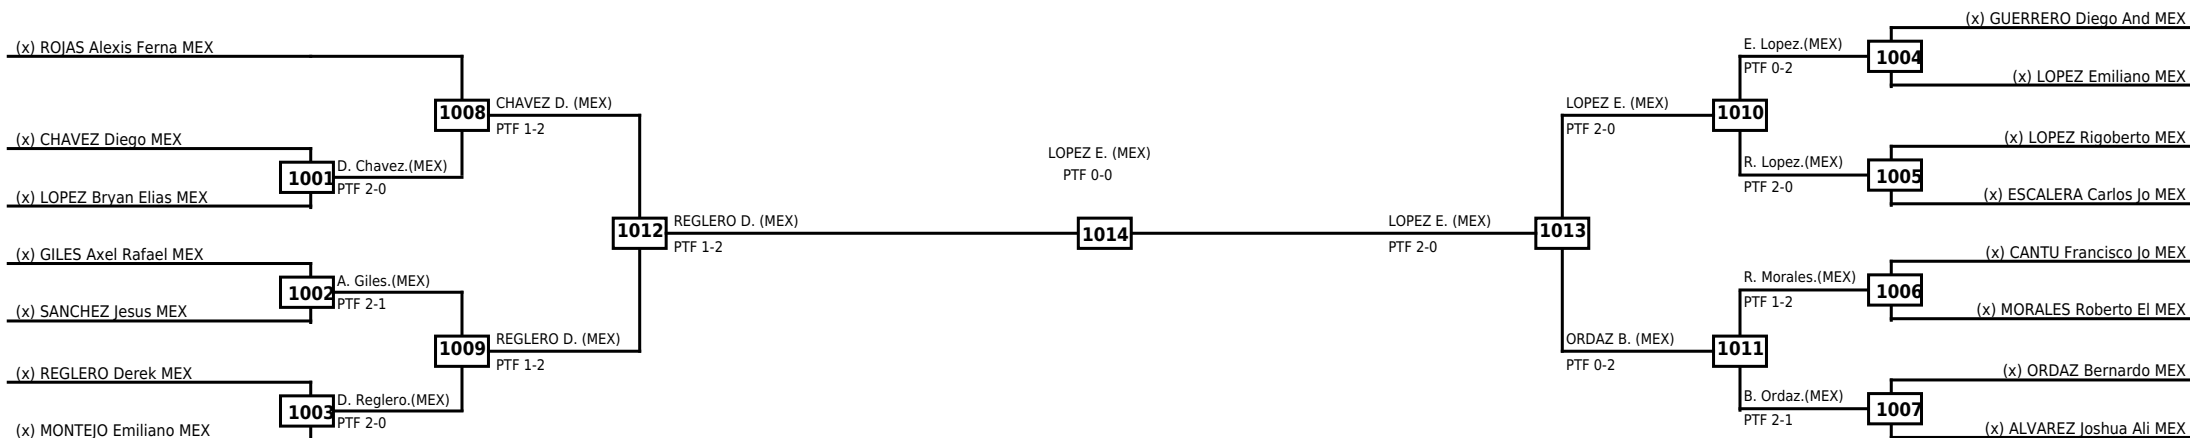

Round of 16 Quarterfinals Semifinals

Final

Semifinals

Quarterfinals Round of 16

| Classification |
|----------------|
| |
| |
| |
| |

LEGEND RSC: Win by Referee stops contest WDR: Win by Withdrawal DQB: Win by Disqualification for Unsportsmanlike behavior
 (x)Seed PTF: Win by Final score DSQ: Win by Disqualification R: Round

| | | | |
|-------------|---------------|------------|-------|
| Round of 16 | Quarterfinals | Semifinals | Final |
|-------------|---------------|------------|-------|

| |
|-----------------------|
| Classification |
| |
| |
| |
| |