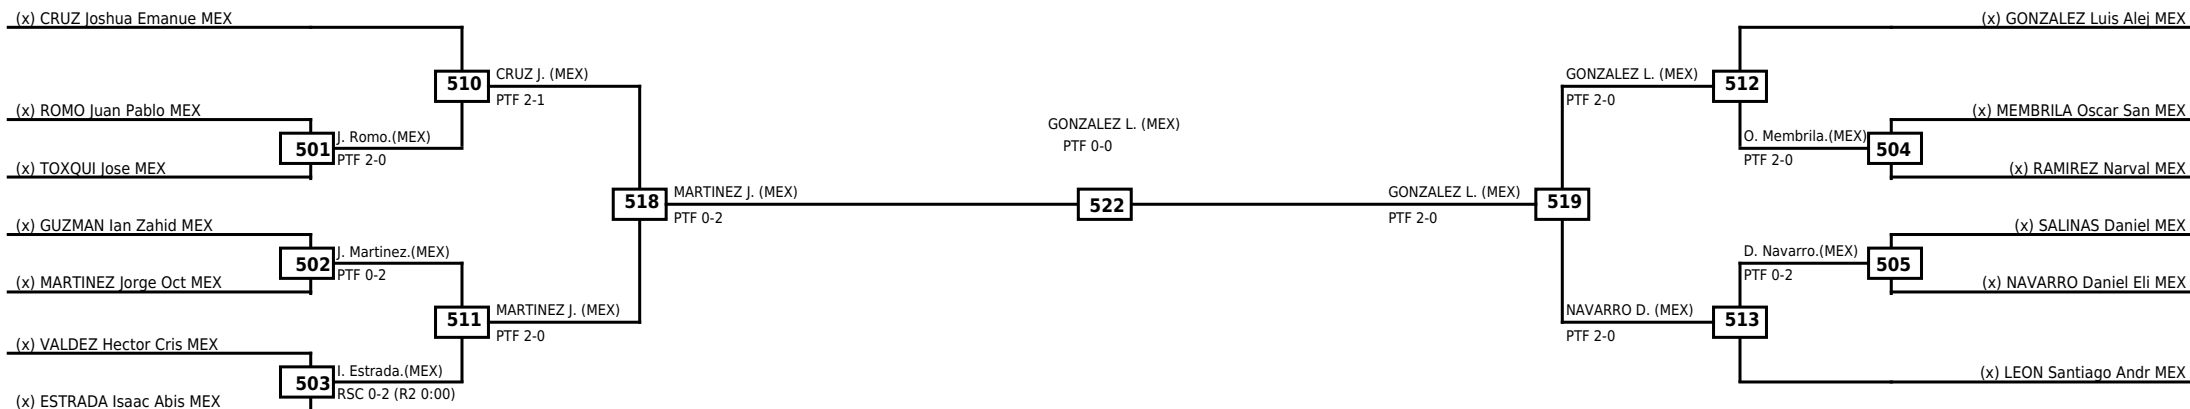

| | | | |
|-------------|---------------|------------|-------|
| Round of 16 | Quarterfinals | Semifinals | Final |
|-------------|---------------|------------|-------|

| Classification |
|----------------|
| |
| |
| |
| |

LEGEND RSC: Win by Referee stops contest WDR: Win by Withdrawal DQB: Win by Disqualification for Unsportsmanlike behavior
 (x)Seed PTF: Win by Final score DSQ: Win by Disqualification R: Round

| | | | |
|-------------|---------------|------------|-------|
| Round of 16 | Quarterfinals | Semifinals | Final |
|-------------|---------------|------------|-------|