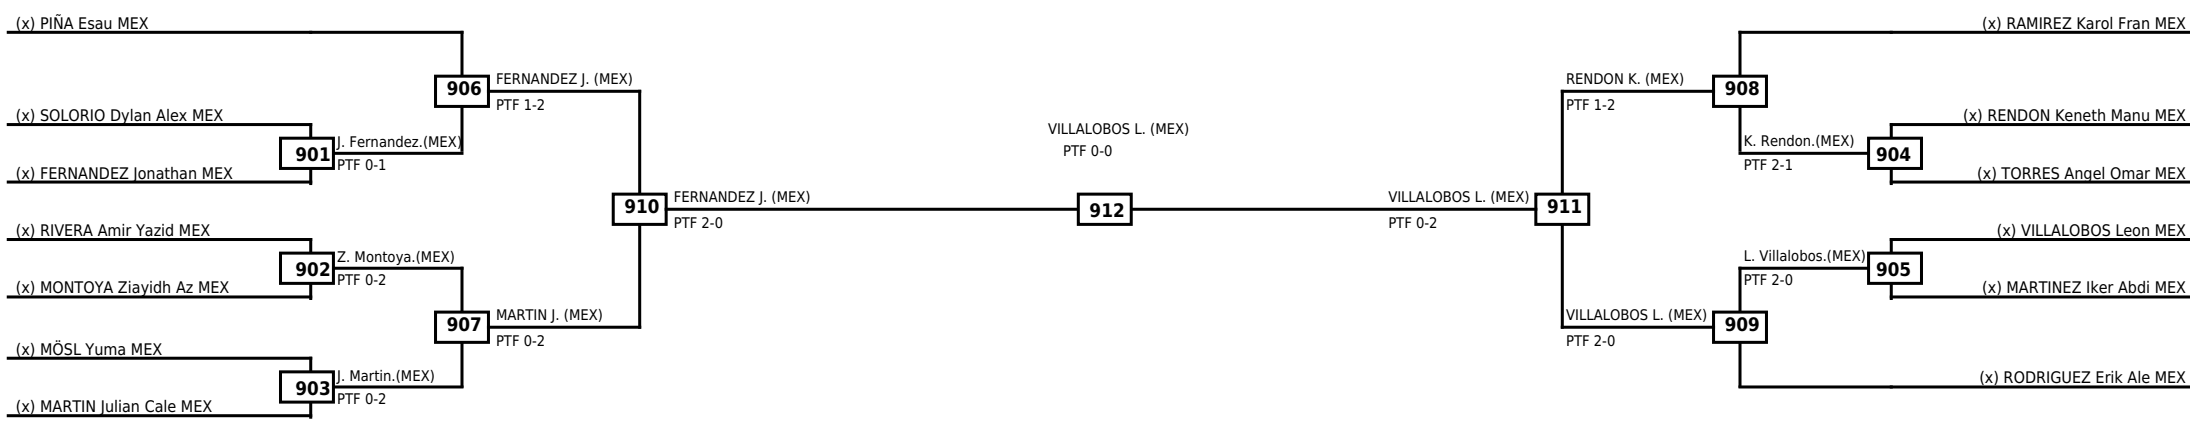

| | | | |
|-------------|---------------|------------|-------|
| Round of 16 | Quarterfinals | Semifinals | Final |
|-------------|---------------|------------|-------|

| Classification |
|----------------|
| |
| |
| |
| |

LEGEND RSC: Win by Referee stops contest WDR: Win by Withdrawal DQB: Win by Disqualification for Unsportsmanlike behavior
 (x)Seed PTF: Win by Final score DSQ: Win by Disqualification R: Round

| | | | |
|-------------|---------------|------------|-------|
| Round of 16 | Quarterfinals | Semifinals | Final |
|-------------|---------------|------------|-------|