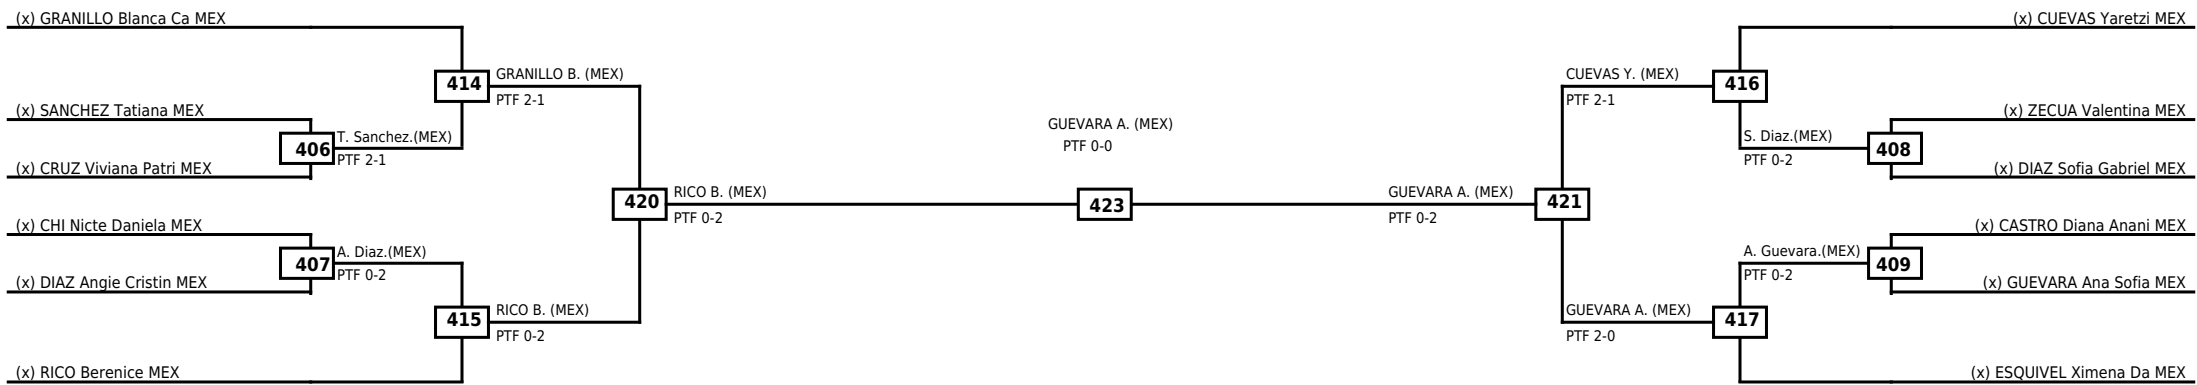

Round of 16 Quarterfinals Semifinals

Final

Semifinals

Quarterfinals Round of 16

| Classification |
|----------------|
| |
| |
| |
| |

LEGEND RSC: Win by Referee stops contest WDR: Win by Withdrawal DQB: Win by Disqualification for Unsportsmanlike behavior
 (x)Seed PTF: Win by Final score DSQ: Win by Disqualification R: Round

| | | | |
|-------------|---------------|------------|-------|
| Round of 16 | Quarterfinals | Semifinals | Final |
|-------------|---------------|------------|-------|

| Classification |
|----------------|
| |
| |
| |
| |