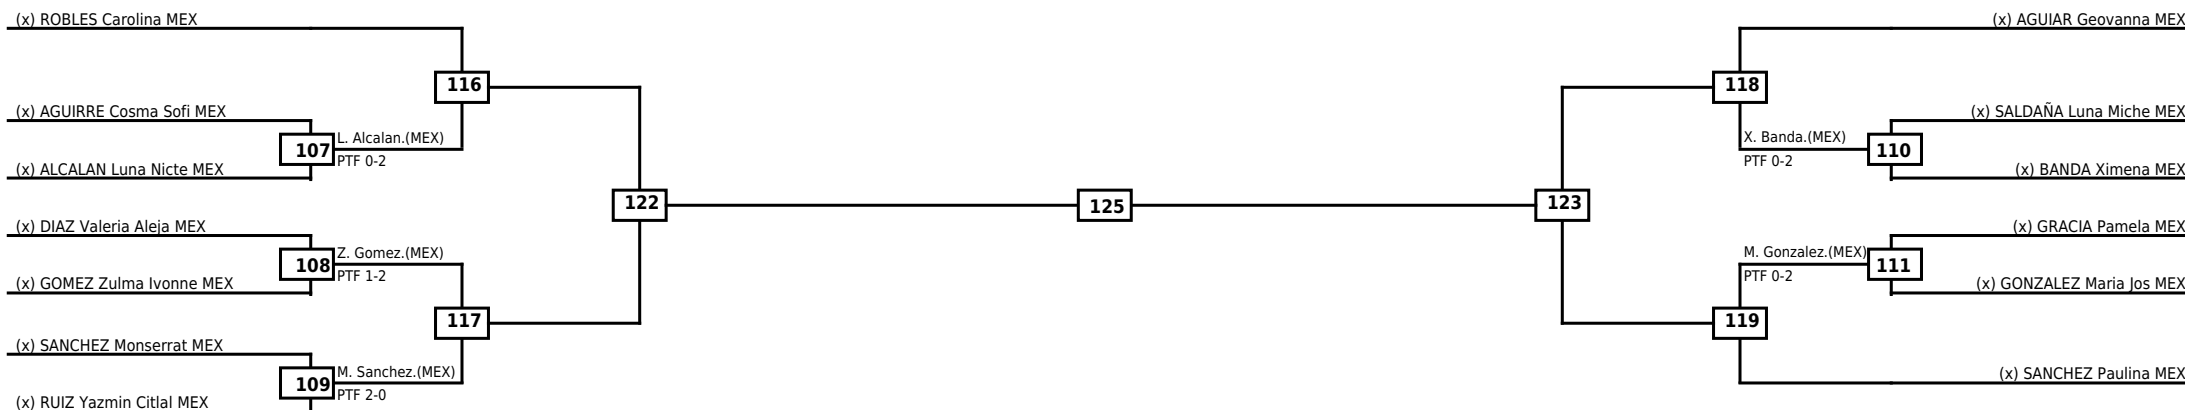

Round of 16 Quarterfinals Semifinals

Final

Semifinals

Quarterfinals Round of 16

Classification

LEGEND RSC: Win by Referee stops contest WDR: Win by Withdrawal DQB: Win by Disqualification for Unsportsmanlike behavior  
 (x)Seed PTF: Win by Final score DSQ: Win by Disqualification R: Round