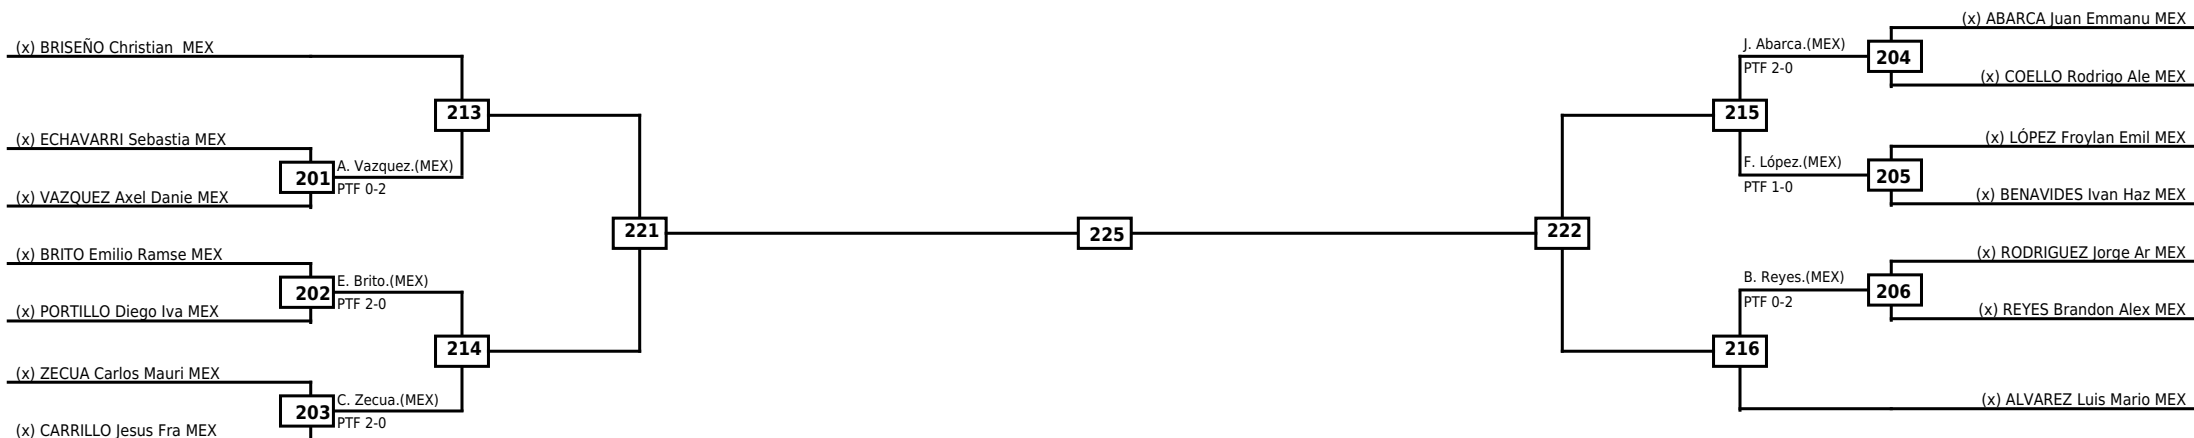

Round of 16 Quarterfinals Semifinals

Final

Semifinals

Quarterfinals Round of 16

Classification

LEGEND RSC: Win by Referee stops contest WDR: Win by Withdrawal DQB: Win by Disqualification for Unsportsmanlike behavior  
 (x)Seed PTF: Win by Final score DSQ: Win by Disqualification R: Round