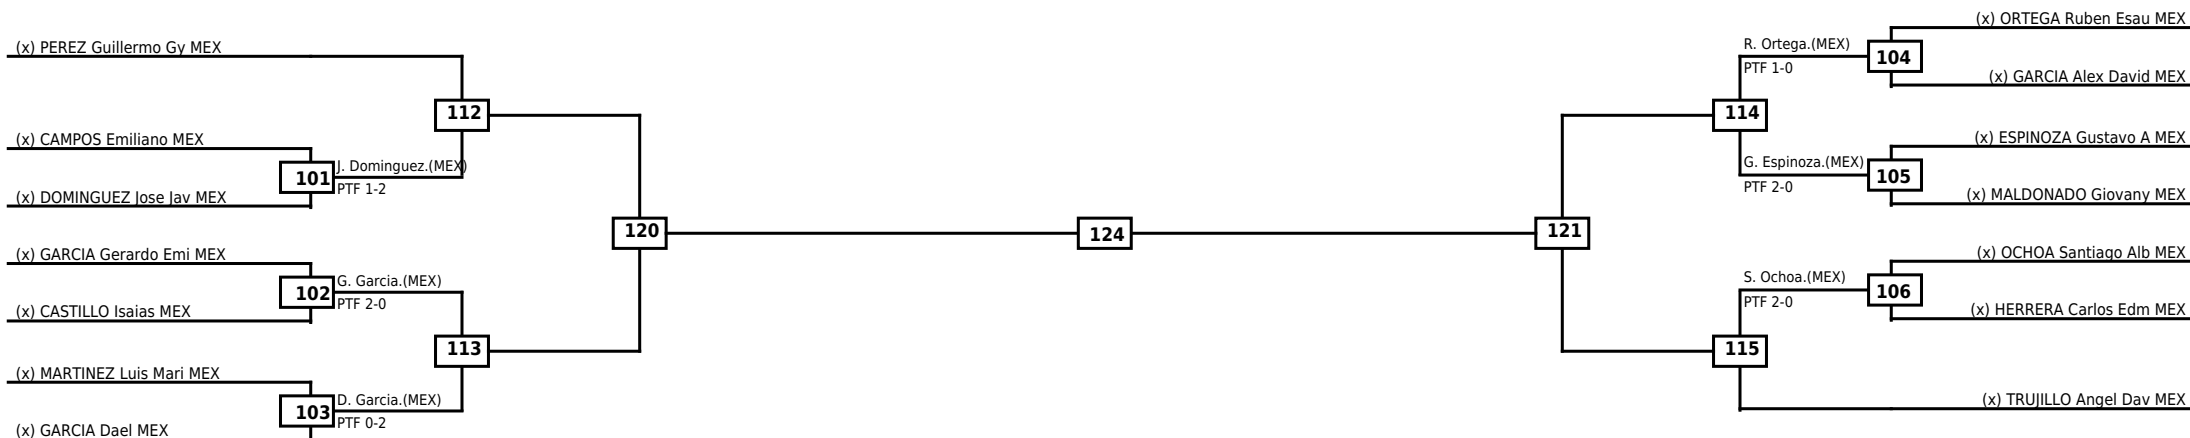

Round of 16	Quarterfinals	Semifinals	Final
-------------	---------------	------------	-------

<b>Classification</b>

LEGEND RSC: Win by Referee stops contest    WDR: Win by Withdrawal    DQB: Win by Disqualification for Unsportsmanlike behavior  
 (x)Seed    PTF: Win by Final score    DSQ: Win by Disqualification    R: Round

Round of 16	Quarterfinals	Semifinals	Final
-------------	---------------	------------	-------

Classification

LEGEND RSC: Win by Referee stops contest    WDR: Win by Withdrawal    DQB: Win by Disqualification for Unsportsmanlike behavior  
 (x)Seed    PTF: Win by Final score    DSQ: Win by Disqualification    R: Round

Round of 16 Quarterfinals Semifinals

Final

Semifinals

Quarterfinals Round of 16

Classification

LEGEND RSC: Win by Referee stops contest WDR: Win by Withdrawal DQB: Win by Disqualification for Unsportsmanlike behavior  
 (x)Seed PTF: Win by Final score DSQ: Win by Disqualification R: Round