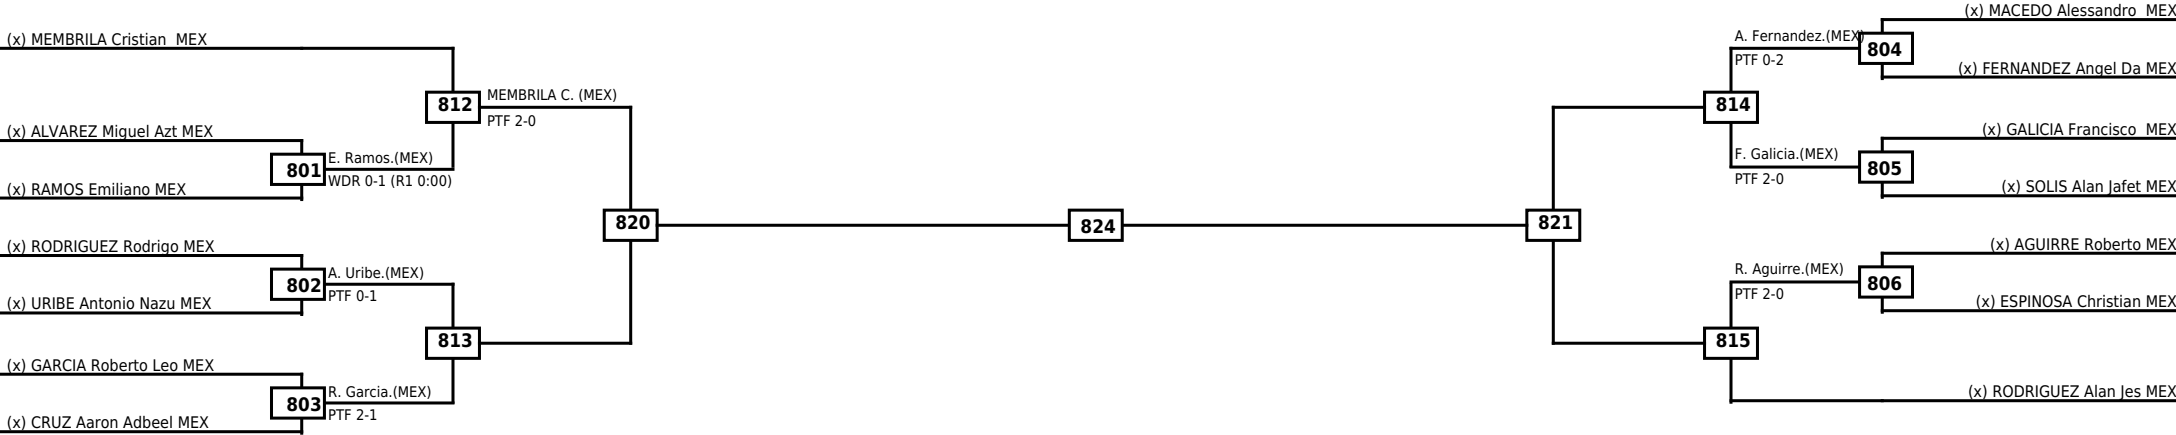

Round of 16	Quarterfinals	Semifinals	Final
-------------	---------------	------------	-------

Classification

LEGEND	RSC: Win by Referee stops contest	WDR: Win by Withdrawal	DQB: Win by Disqualification for Unsportsmanlike behavior
(x)Seed	PTF: Win by Final score	DSQ: Win by Disqualification	R: Round

Round of 16 Quarterfinals Semifinals

Final

Semifinals

Quarterfinals Round of 16

Classification

LEGEND RSC: Win by Referee stops contest WDR: Win by Withdrawal DQB: Win by Disqualification for Unsportsmanlike behavior  
 (x)Seed PTF: Win by Final score DSQ: Win by Disqualification R: Round

Round of 16	Quarterfinals	Semifinals	Final
-------------	---------------	------------	-------

<b>Classification</b>

LEGEND RSC: Win by Referee stops contest    WDR: Win by Withdrawal    DQB: Win by Disqualification for Unsportsmanlike behavior  
 (x)Seed    PTF: Win by Final score    DSQ: Win by Disqualification    R: Round