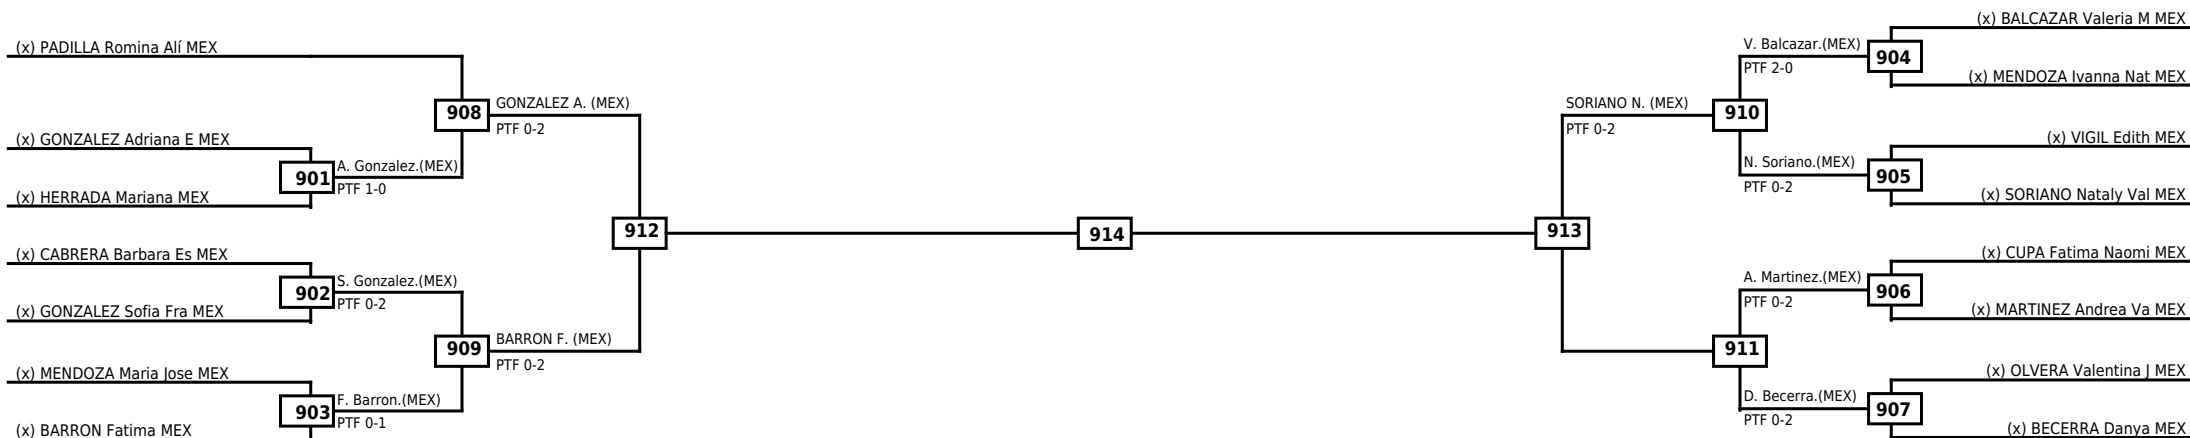

Round of 16	Quarterfinals	Semifinals	Final
-------------	---------------	------------	-------

Classification

LEGEND RSC: Win by Referee stops contest    WDR: Win by Withdrawal    DQB: Win by Disqualification for Unsportsmanlike behavior  
 (x)Seed    PTF: Win by Final score    DSQ: Win by Disqualification    R: Round

Round of 16 Quarterfinals Semifinals

Final

Semifinals

Quarterfinals Round of 16

Classification

LEGEND RSC: Win by Referee stops contest WDR: Win by Withdrawal DQB: Win by Disqualification for Unsportsmanlike behavior  
 (x)Seed PTF: Win by Final score DSQ: Win by Disqualification R: Round