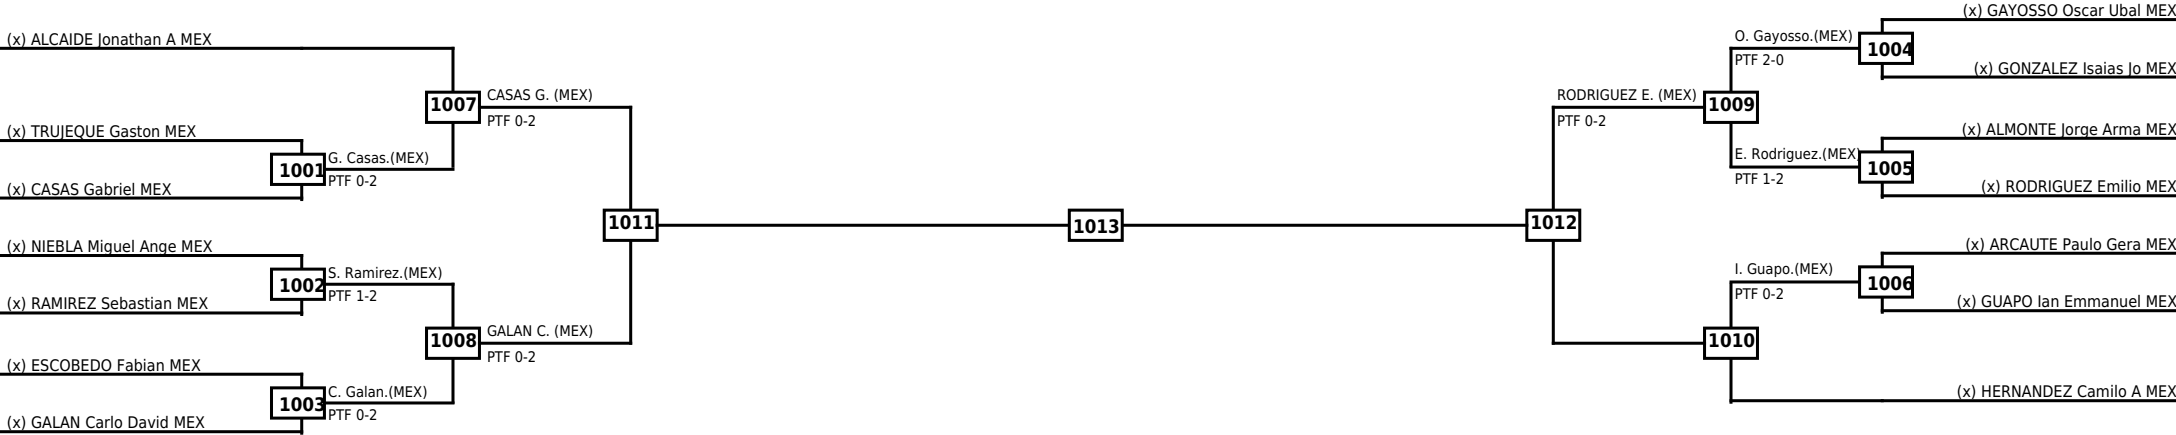

Round of 16	Quarterfinals	Semifinals	Final
-------------	---------------	------------	-------

Classification

LEGEND RSC: Win by Referee stops contest    WDR: Win by Withdrawal    DQB: Win by Disqualification for Unsportsmanlike behavior  
 (x)Seed    PTF: Win by Final score    DSQ: Win by Disqualification    R: Round

Round of 16 Quarterfinals Semifinals

Final

Semifinals

Quarterfinals Round of 16

Classification

LEGEND RSC: Win by Referee stops contest WDR: Win by Withdrawal DQB: Win by Disqualification for Unsportsmanlike behavior  
 (x)Seed PTF: Win by Final score DSQ: Win by Disqualification R: Round

Round of 16	Quarterfinals	Semifinals	Final
-------------	---------------	------------	-------

<b>Classification</b>

LEGEND RSC: Win by Referee stops contest    WDR: Win by Withdrawal    DQB: Win by Disqualification for Unsportsmanlike behavior  
 (x)Seed    PTF: Win by Final score    DSQ: Win by Disqualification    R: Round