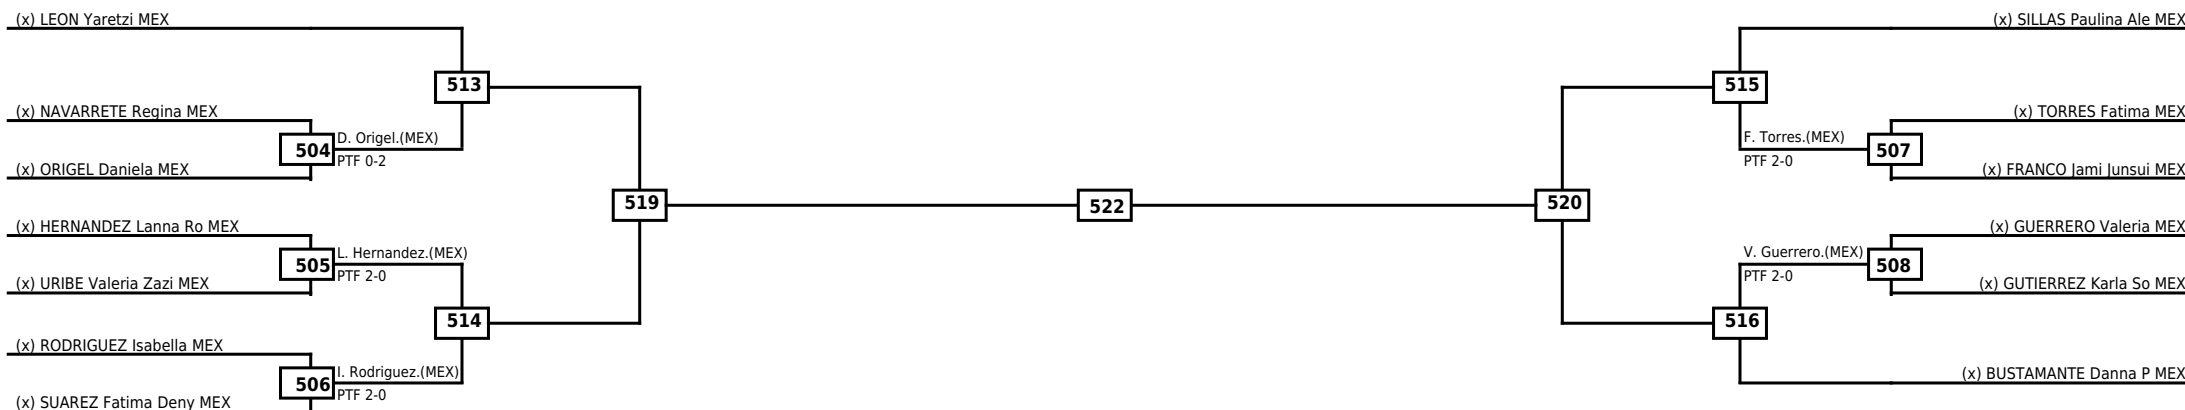

Round of 16 Quarterfinals Semifinals

Final

Semifinals

Quarterfinals Round of 16

Classification

LEGEND RSC: Win by Referee stops contest WDR: Win by Withdrawal DQB: Win by Disqualification for Unsportsmanlike behavior  
 (x)Seed PTF: Win by Final score DSQ: Win by Disqualification R: Round