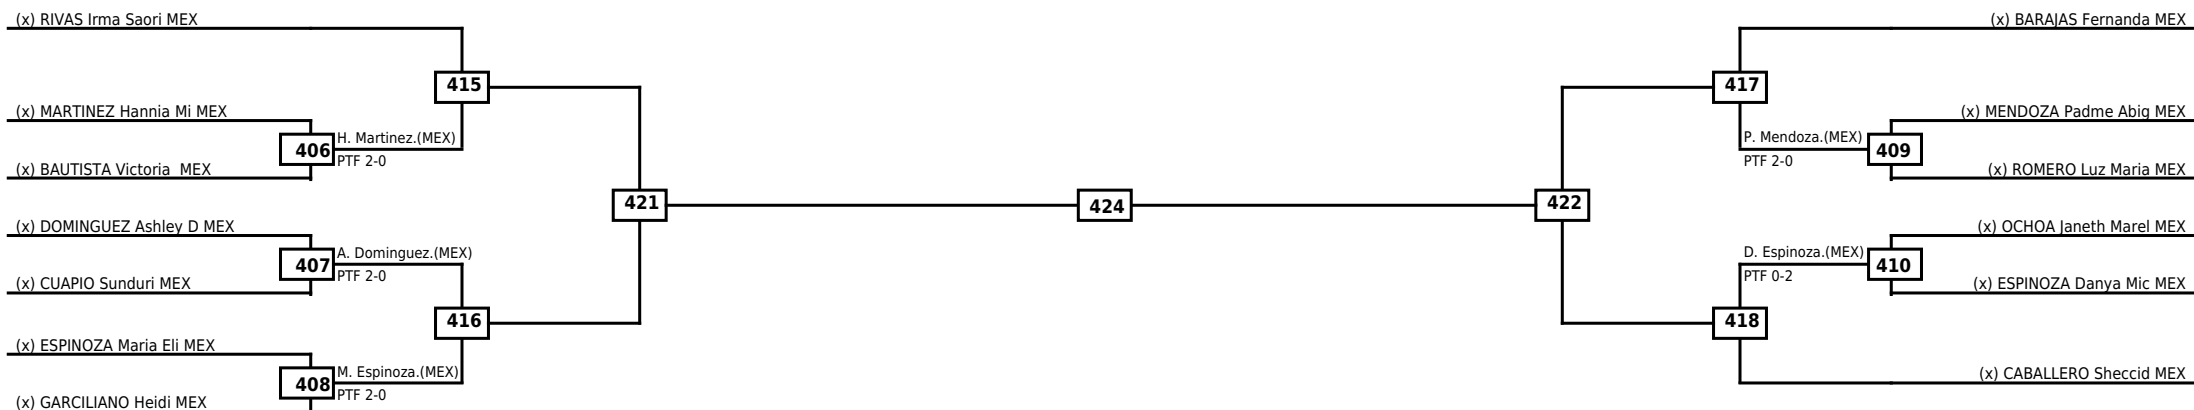

Round of 16 Quarterfinals Semifinals

Final

Semifinals

Quarterfinals Round of 16

Classification

LEGEND RSC: Win by Referee stops contest WDR: Win by Withdrawal DQB: Win by Disqualification for Unsportsmanlike behavior  
 (x)Seed PTF: Win by Final score DSQ: Win by Disqualification R: Round