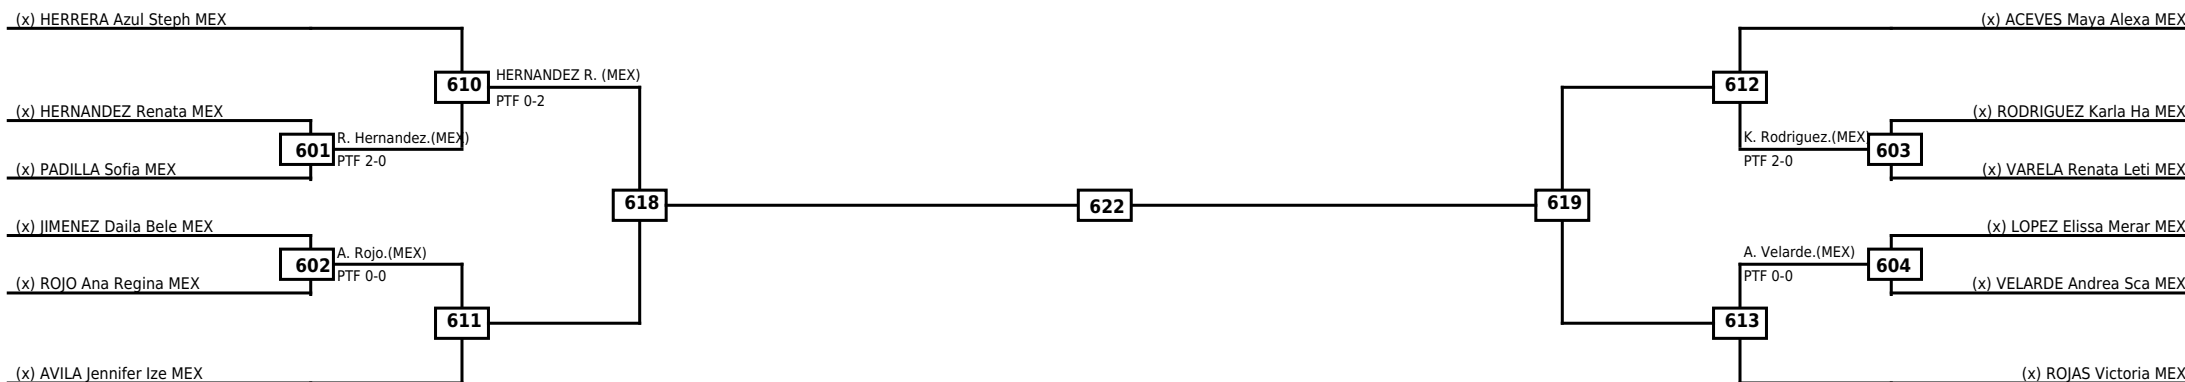

Round of 16 Quarterfinals Semifinals

Final

Semifinals

Quarterfinals Round of 16

Classification

LEGEND RSC: Win by Referee stops contest WDR: Win by Withdrawal DQB: Win by Disqualification for Unsportsmanlike behavior  
 (x)Seed PTF: Win by Final score DSQ: Win by Disqualification R: Round