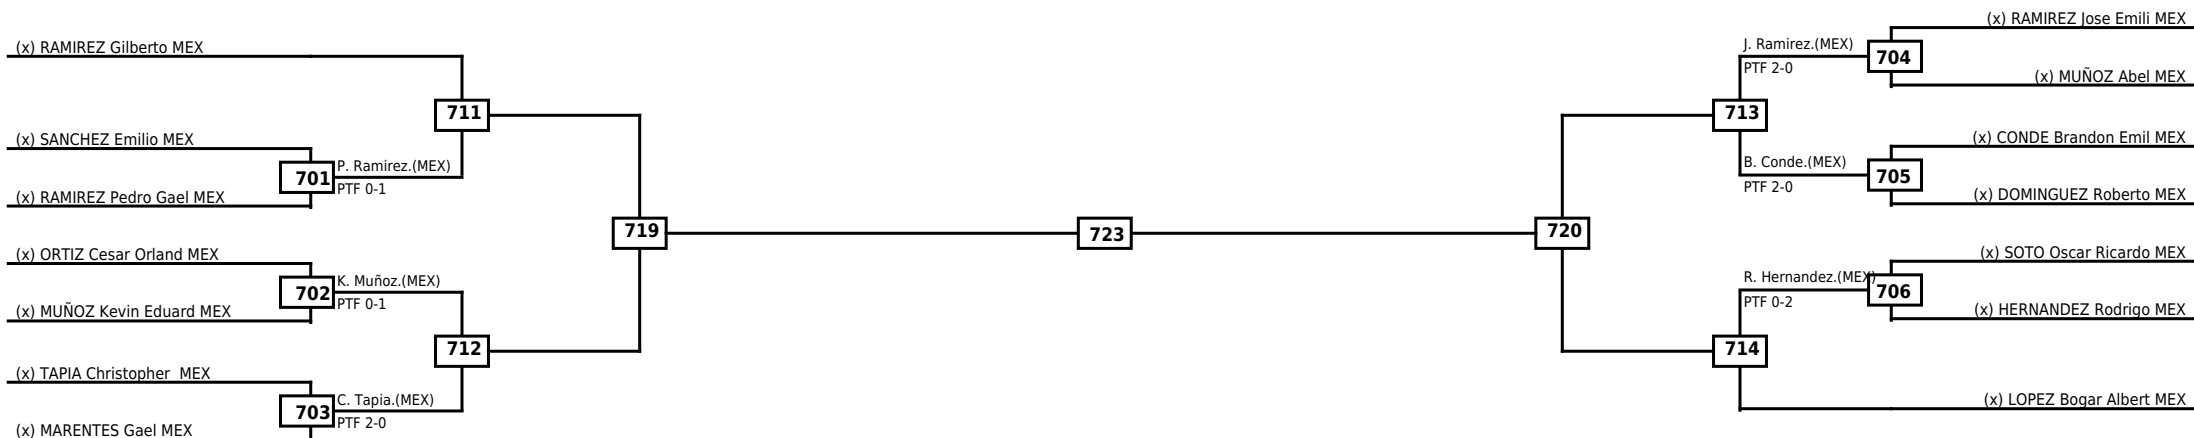

Round of 16	Quarterfinals	Semifinals	Final
-------------	---------------	------------	-------

Classification

LEGEND	RSC: Win by Referee stops contest	WDR: Win by Withdrawal	DQB: Win by Disqualification for Unsportsmanlike behavior
(x)Seed	PTF: Win by Final score	DSQ: Win by Disqualification	R: Round

Round of 16 Quarterfinals Semifinals

Final

Semifinals

Quarterfinals Round of 16

Classification

LEGEND RSC: Win by Referee stops contest WDR: Win by Withdrawal DQB: Win by Disqualification for Unsportsmanlike behavior  
 (x)Seed PTF: Win by Final score DSQ: Win by Disqualification R: Round

Round of 16	Quarterfinals	Semifinals	Final
-------------	---------------	------------	-------

<b>Classification</b>

LEGEND RSC: Win by Referee stops contest    WDR: Win by Withdrawal    DQB: Win by Disqualification for Unsportsmanlike behavior  
 (x)Seed    PTF: Win by Final score    DSQ: Win by Disqualification    R: Round