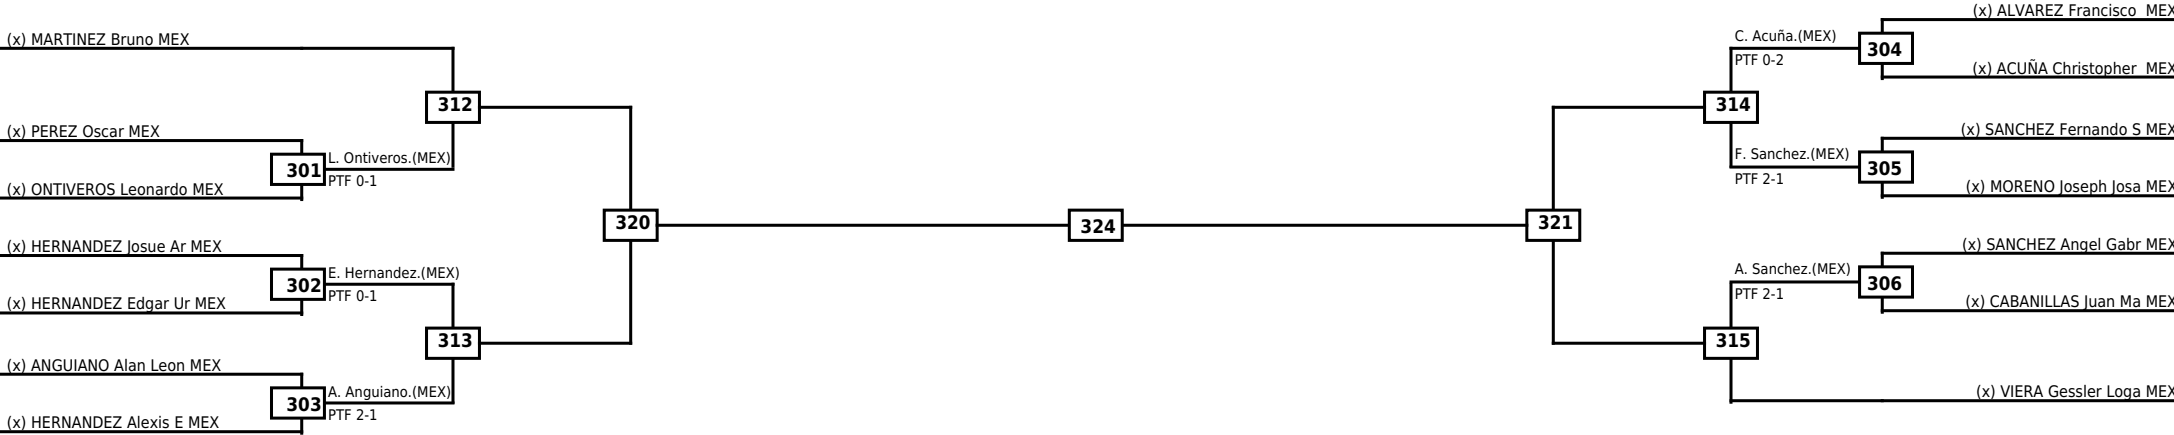

Round of 16	Quarterfinals	Semifinals	Final
-------------	---------------	------------	-------

Classification

LEGEND	RSC: Win by Referee stops contest	WDR: Win by Withdrawal	DQB: Win by Disqualification for Unsportsmanlike behavior
(x)Seed	PTF: Win by Final score	DSQ: Win by Disqualification	R: Round

Round of 16 Quarterfinals Semifinals

Final

Semifinals

Quarterfinals Round of 16

Classification

LEGEND RSC: Win by Referee stops contest WDR: Win by Withdrawal DQB: Win by Disqualification for Unsportsmanlike behavior  
 (x)Seed PTF: Win by Final score DSQ: Win by Disqualification R: Round

Round of 16	Quarterfinals	Semifinals	Final
-------------	---------------	------------	-------

<b>Classification</b>

LEGEND RSC: Win by Referee stops contest    WDR: Win by Withdrawal    DQB: Win by Disqualification for Unsportsmanlike behavior  
 (x)Seed    PTF: Win by Final score    DSQ: Win by Disqualification    R: Round