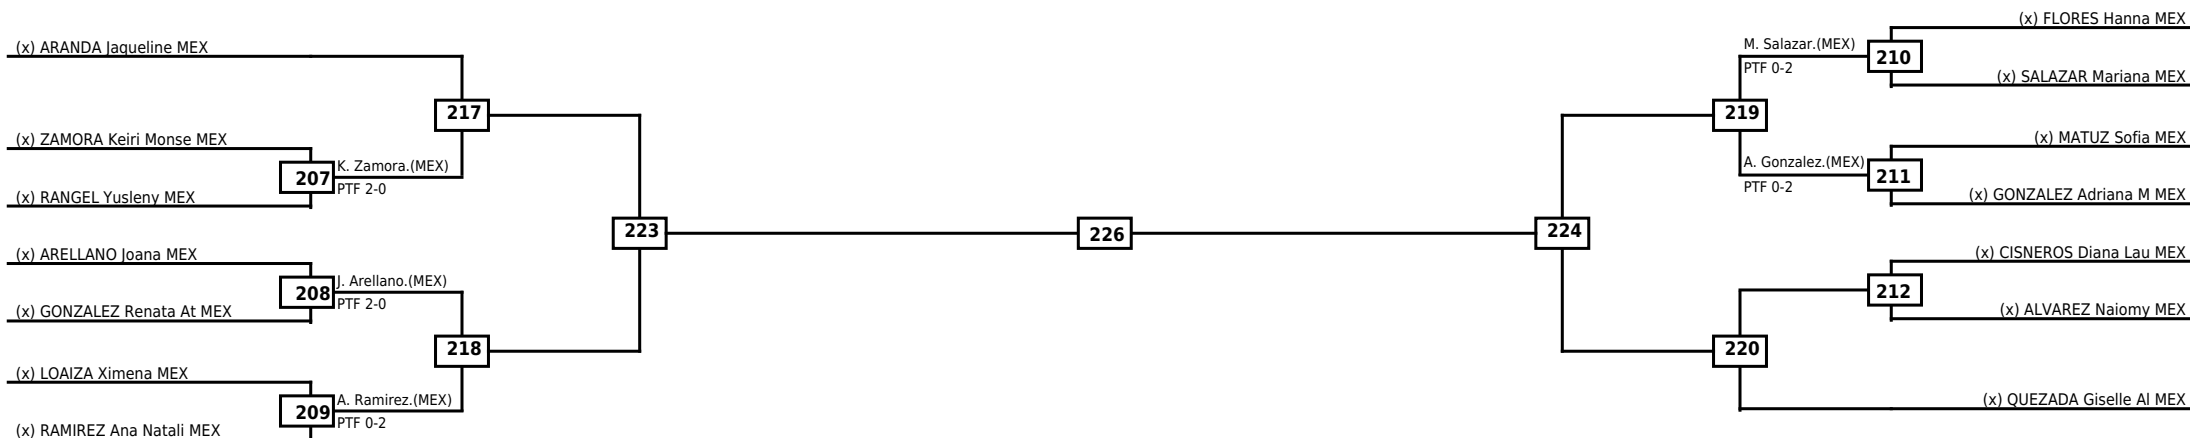

Round of 16 Quarterfinals Semifinals

Final

Semifinals

Quarterfinals Round of 16

Classification

LEGEND RSC: Win by Referee stops contest WDR: Win by Withdrawal DQB: Win by Disqualification for Unsportsmanlike behavior  
 (x)Seed PTF: Win by Final score DSQ: Win by Disqualification R: Round