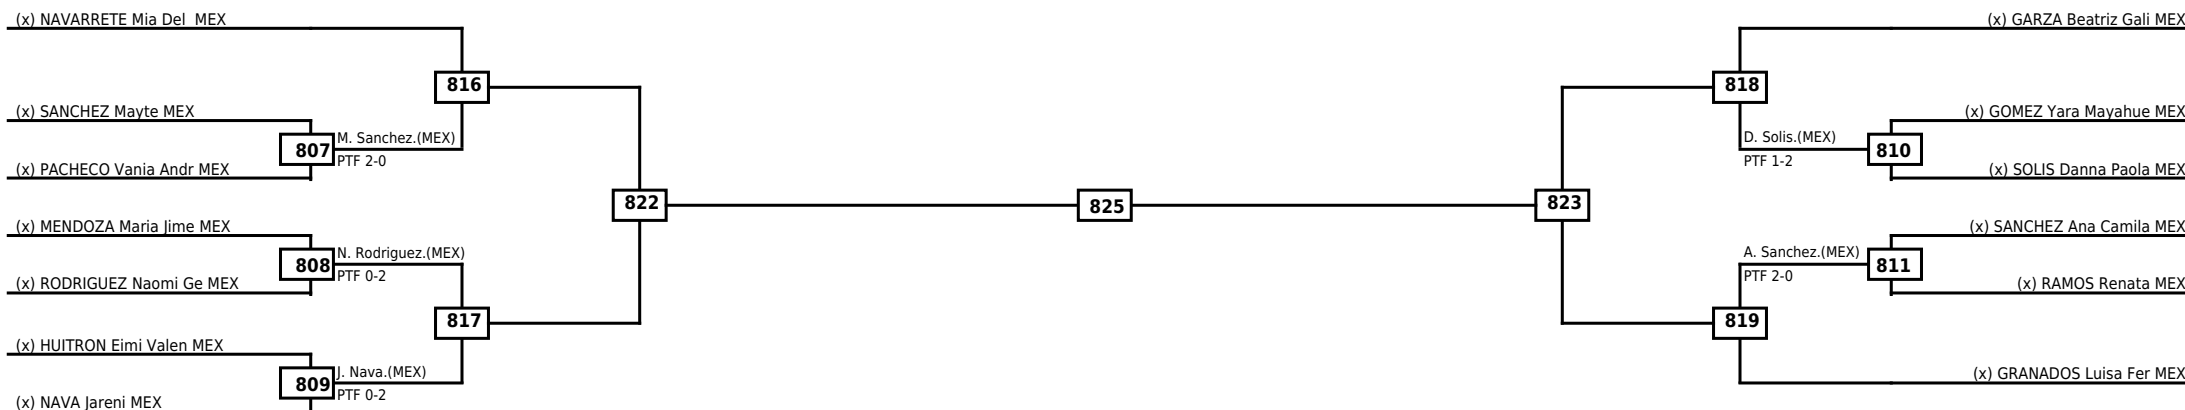

Round of 16 Quarterfinals Semifinals

Final

Semifinals

Quarterfinals Round of 16

Classification

LEGEND RSC: Win by Referee stops contest WDR: Win by Withdrawal DQB: Win by Disqualification for Unsportsmanlike behavior  
 (x)Seed PTF: Win by Final score DSQ: Win by Disqualification R: Round