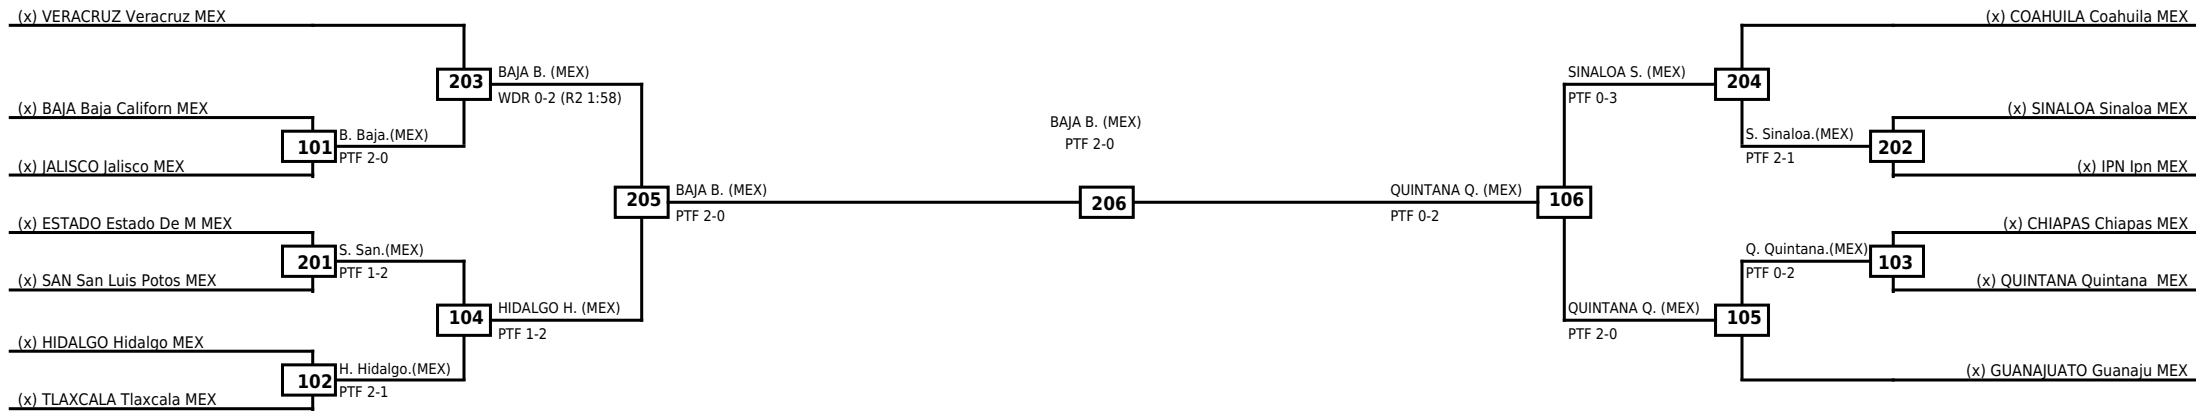

Round of 16 Quarterfinals Semifinals

Final

Semifinals

Quarterfinals Round of 16

Classification
1 BAJA CALIFORNIA Baja California MEX
2 QUINTANA ROO Quintana Roo MEX
3 SINALOA Sinaloa MEX
3 HIDALGO Hidalgo MEX

LEGEND RSC: Win by Referee stops contest WDR: Win by Withdrawal DQB: Win by Disqualification for Unsportsmanlike behavior
 (x)Seed PTF: Win by Final score DSQ: Win by Disqualification R: Round