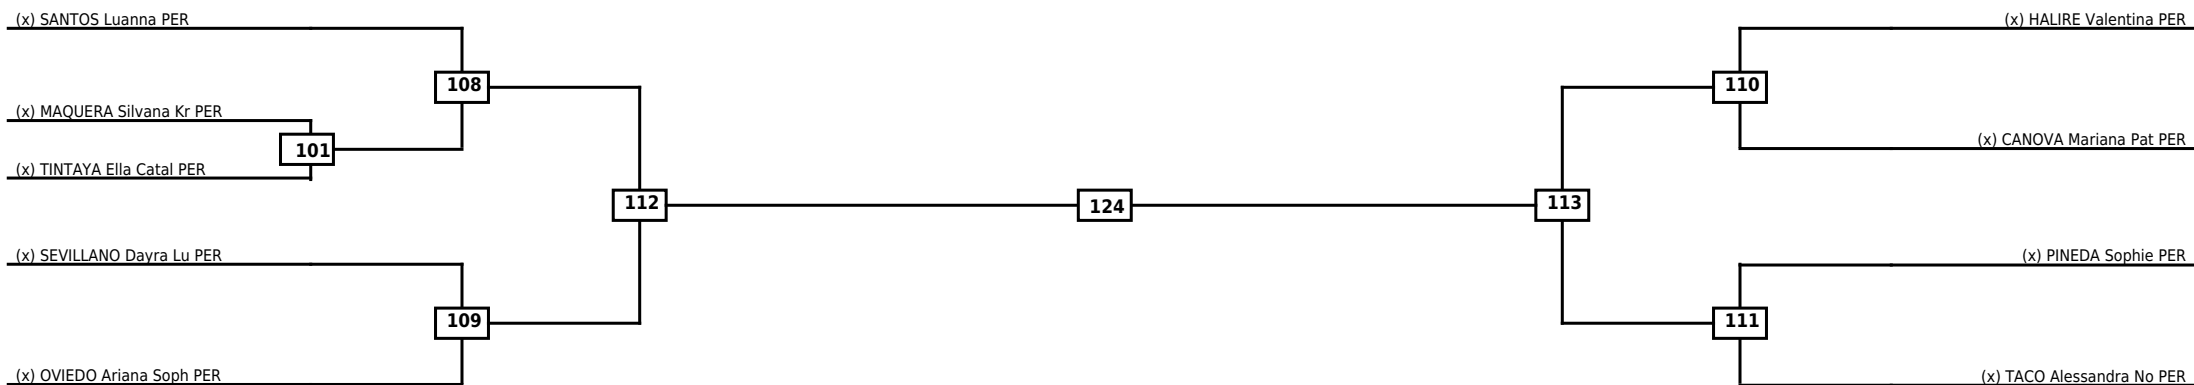

Round of 16 Quarterfinals Semifinals

Final

Semifinals

Quarterfinals Round of 16

Classification

LEGEND RSC: Win by Referee stops contest WDR: Win by Withdrawal DQB: Win by Disqualification for Unsportsmanlike behavior
(x)Seed PTF: Win by Final score DSQ: Win by Disqualification R: Round