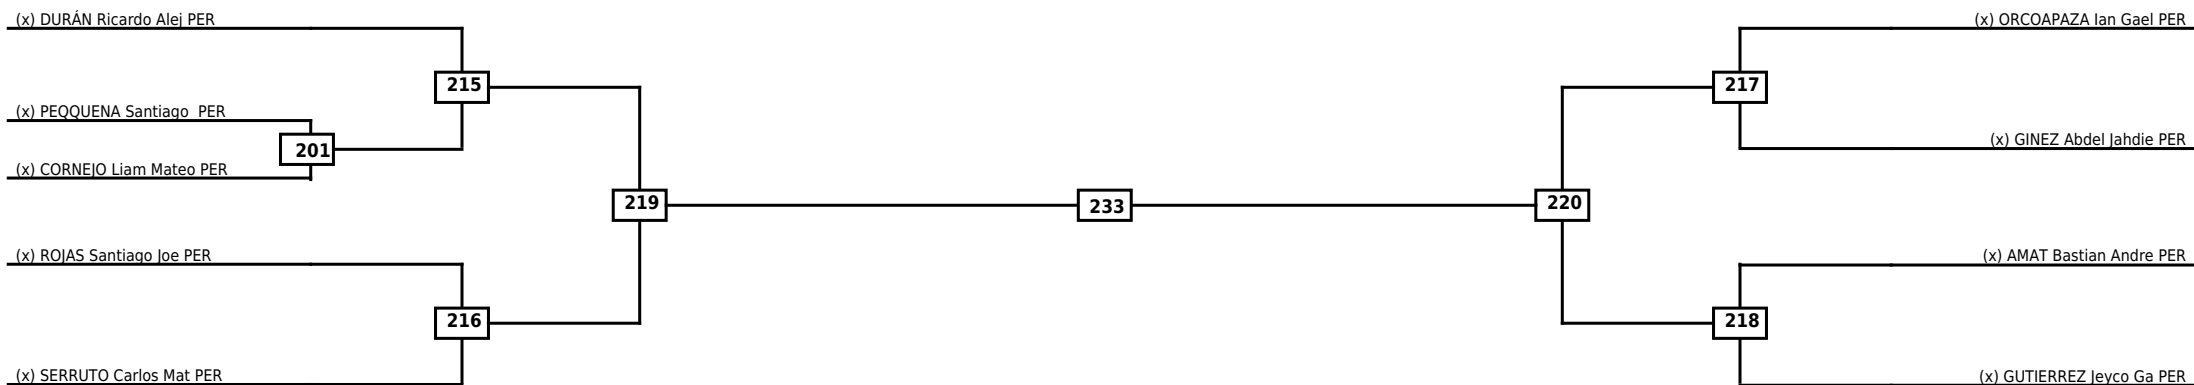

Round of 16 Quarterfinals Semifinals

Final

Semifinals

Quarterfinals Round of 16

Classification

LEGEND RSC: Win by Referee stops contest WDR: Win by Withdrawal DQB: Win by Disqualification for Unsportsmanlike behavior
(x)Seed PTF: Win by Final score DSQ: Win by Disqualification R: Round