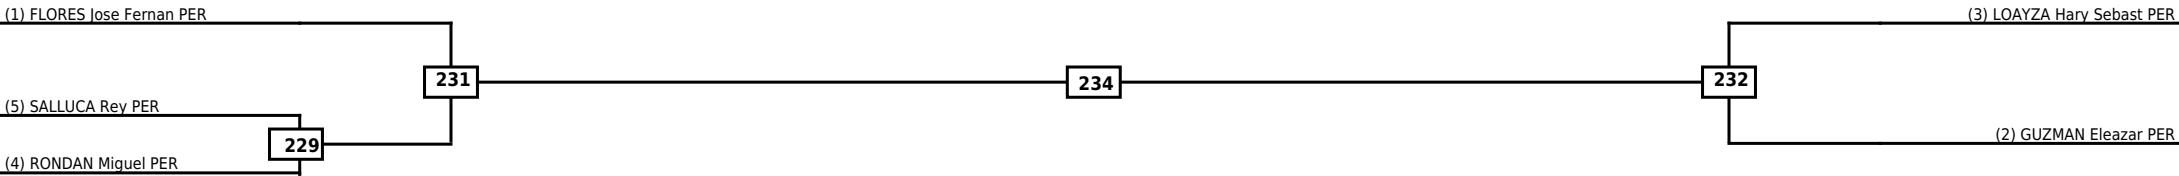

Quarterfinals	Semifinals	Final

Classification

LEGEND	RSC: Win by Referee stops contest	WDR: Win by Withdrawal	DQB: Win by Disqualification for Unsportsmanlike behavior
(x)Seed	PTF: Win by Final score	DSQ: Win by Disqualification	R: Round