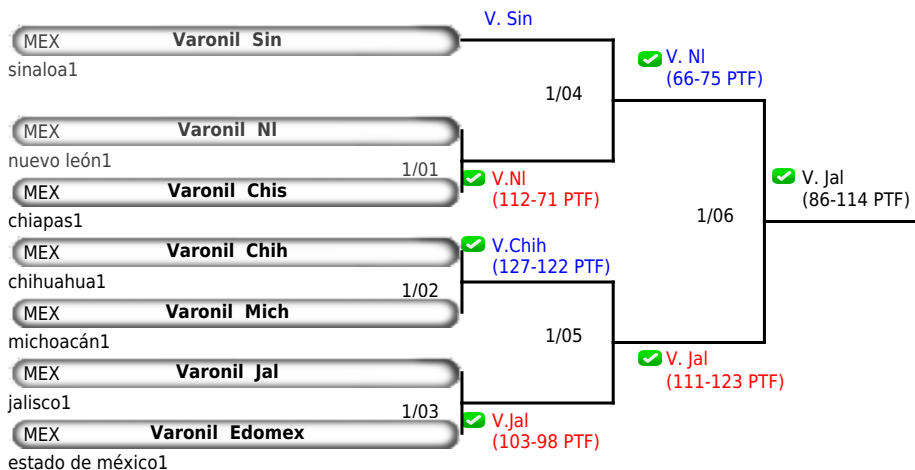

TEAM Junior y Senior Juegos CONADE 2022

Junior_A Male -51 Power: 16 / Size: 2 competitors: 7

09 Jul 2022

OLIMPIADA NACIONAL
CONADE 2026

Name / Team

Q-Final

S-Final

Final

Winner

RSC: Referee stops contest
 PFT: Final score
 PTG: Point gap
 GDP: Golden point
 SUP: Superiority
 WDR: Withdrawal
 DSQ: Disqualification
 DQB: Unsportsmanlike behavior
 PUN: Punitive declaration