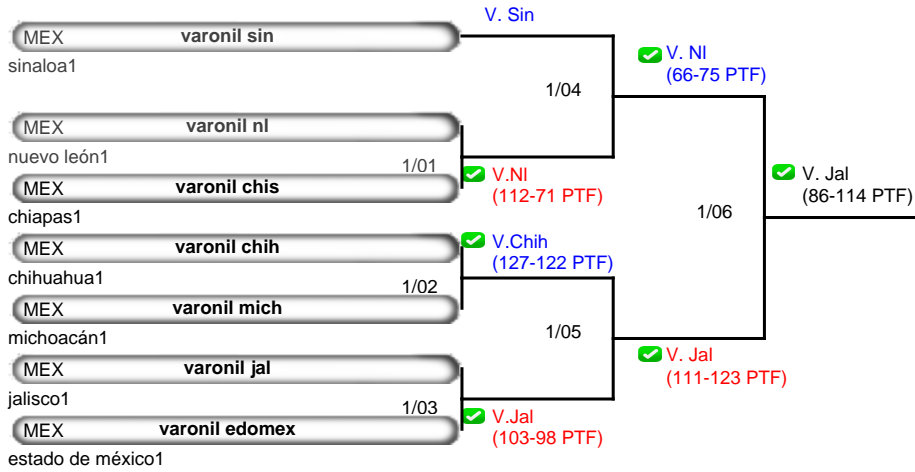

TEAM Junior y Senior Juegos CONADE 2022

Junior_A Male -51 Power: 16 / Size: 2 competitors: 7
09 Jul 2022

Name / Team

Q-Final

S-Final

Final

Winner

RSC: Referee stops contest
 PFT: Final score
 PTG: Point gap
 GDP: Golden point
 SUP: Superiority
 WDR: Withdrawal
 DSQ: Disqualification
 DQB: Unsportsmanlike behavior
 PUN: Punitive declaration

WINNERS:

- 1. Varonil Jal**
Jalisco1
- 2. Varonil NI**
Nuevo León1
- 3. Varonil Chih**
Chihuahua1
- 3. Varonil Sin**
Sinaloa1

TEAM Junior y Senior Juegos CONADE 2022

Junior_B Female -46 Power: 13 / Size: 1 competitors: 10
09 Jul 2022

Name / Team Rnd 1 Q-Final S-Final Final Winner

RSC: Referee stops contest
PFT: Final score
PTG: Point gap
GDP: Golden point
SUP: Superiority
WDR: Withdrawal
DSQ: Disqualification
DQB: Unsportsmanlike behavior
PUN: Punitive declaration