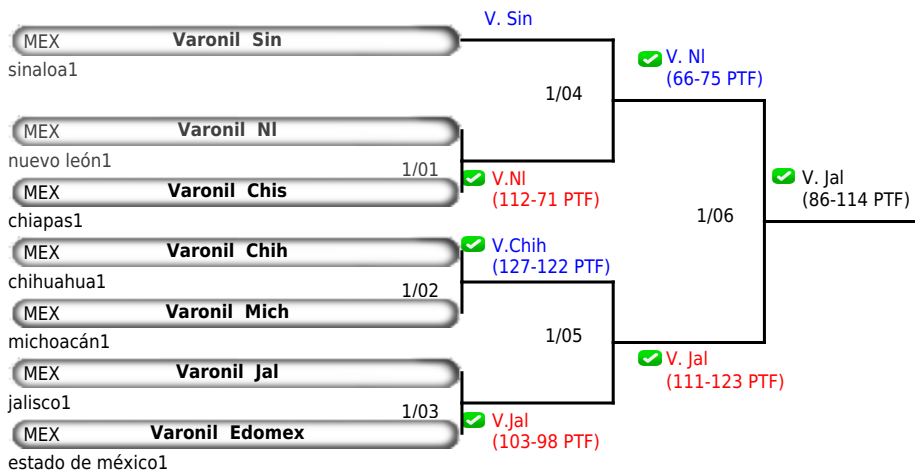

RSC: Referee stops contest  
 PFT: Final score  
 PTG: Point gap  
 GDP: Golden point  
 SUP: Superiority  
 WDR: Withdrawal  
 DSQ: Disqualification  
 DQB: Unsportsmanlike behavior  
 PUN: Punitive declaration